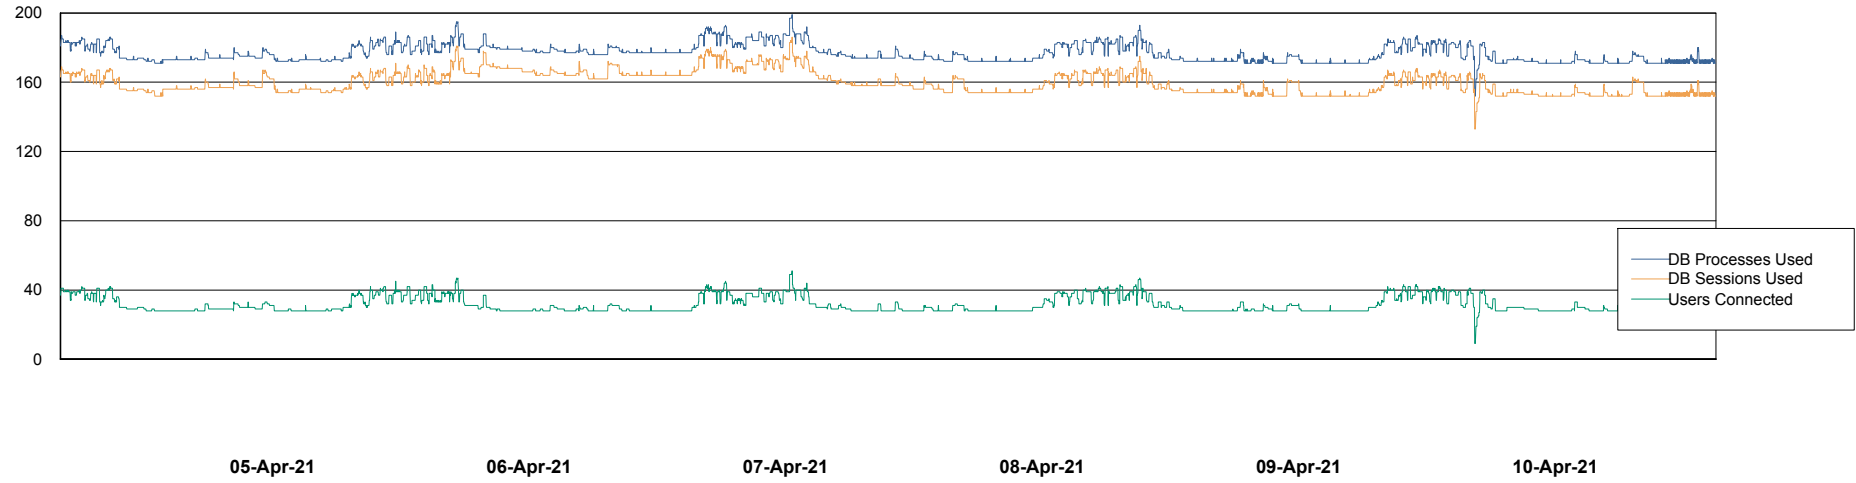

Weekly SLA Customer Report

Customer ECL Production
Database ID 77

Harddisk Usage ECL_PRD_ECL-ABS-WEB

	Free disk space on c: (%)	Total disk space on c: (Gb)
10-Apr-21	66	127
09-Apr-21	66	127
08-Apr-21	66	127
07-Apr-21	66	127
06-Apr-21	66	127
05-Apr-21	67	127
04-Apr-21	67	127

Weekly SLA Customer Report

Customer ECL Production
Database ID 77

Database Performance ECLDB_Production

Weekly SLA Customer Report

Customer ECL Production
Database ID 77

Database Performance ECLDB_Standby

Weekly SLA Customer Report