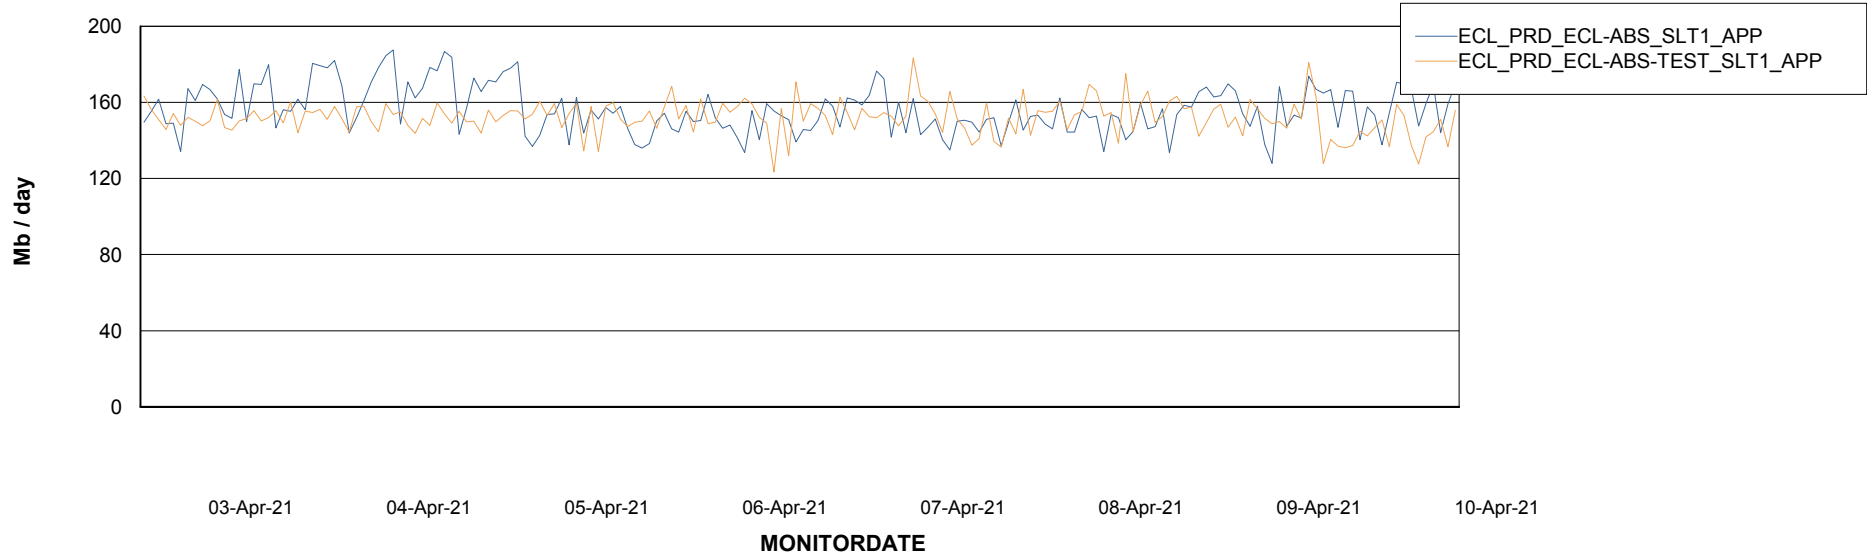

ABSSolute Application Server Services

Avg memory used per ABS Server Service