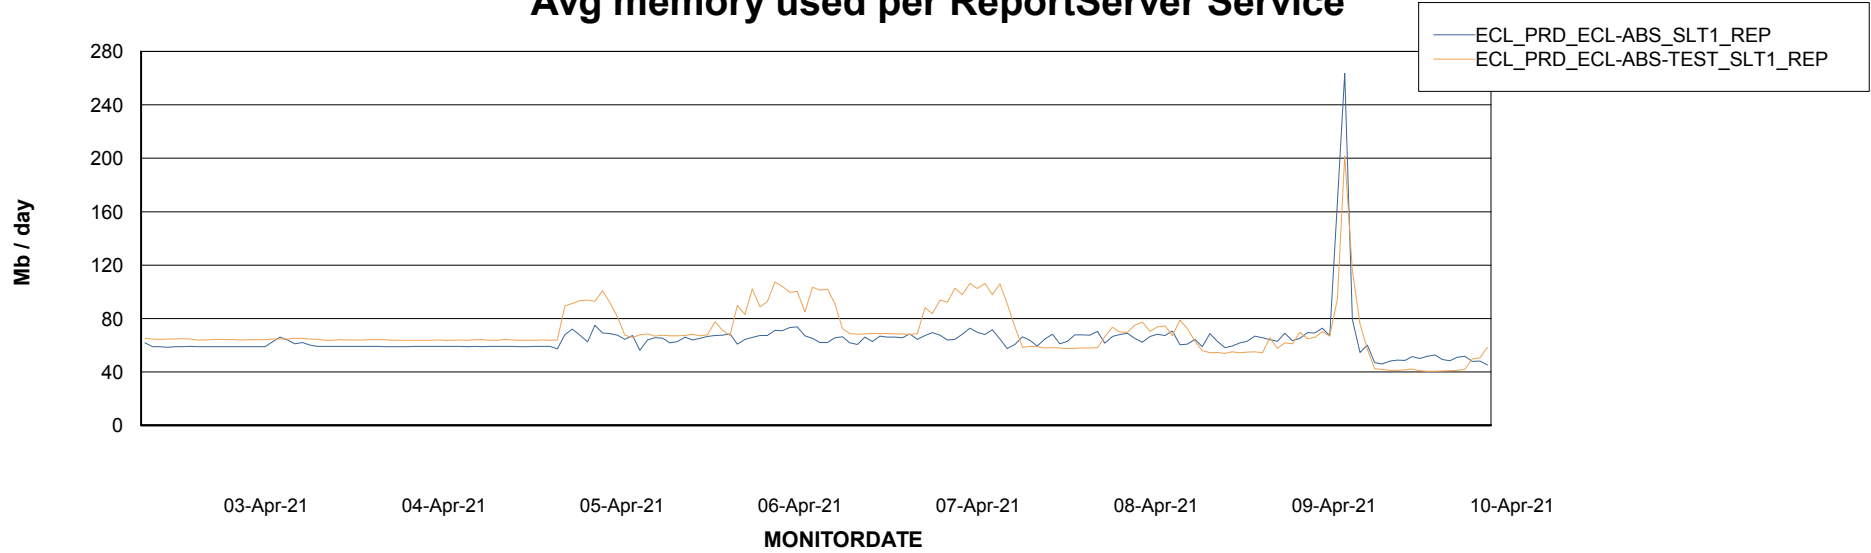

Avg memory used per ABS Server Service

Avg users per day per ABS server

Weekly SLA Customer Report

Customer ECL Production
Database ID 77

ABSSolute Application ReportServer Services

Avg memory used per ReportServer Service