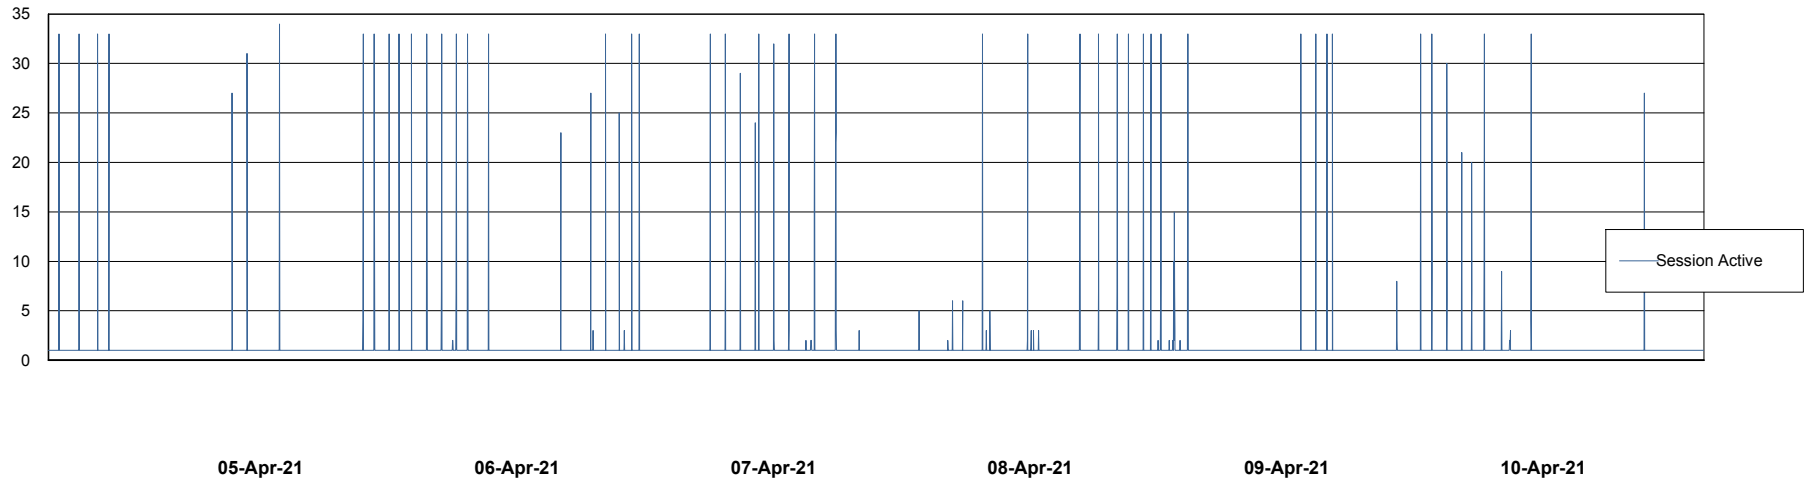

Weekly SLA Customer Report

Customer ECL Production
Database ID 77

Database Performance ECLDB_Production

Weekly SLA Customer Report

Customer ECL Production
Database ID 77

Database Performance ECLDB_Standby

Weekly SLA Customer Report