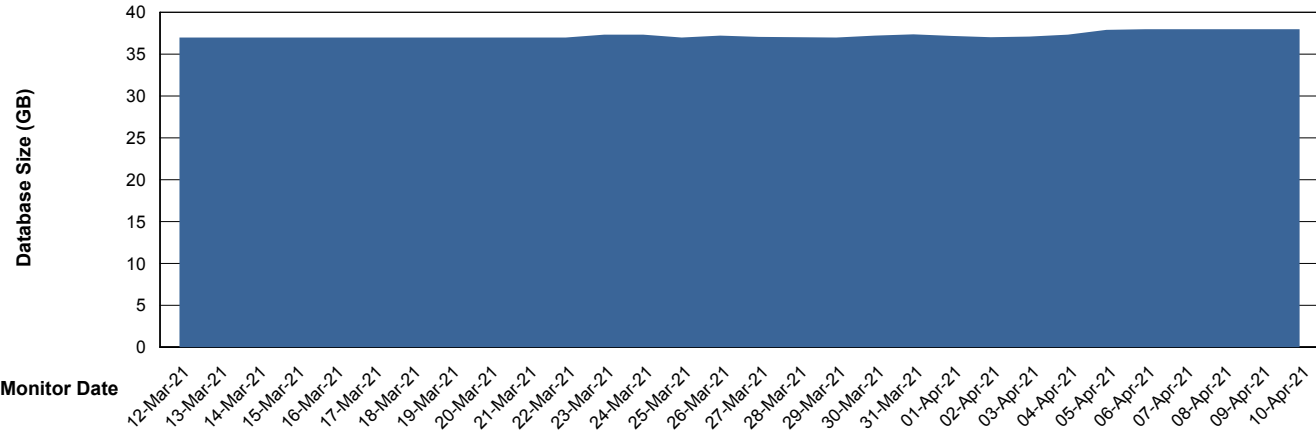

Weekly SLA Customer Report

Customer ECL Production
Database ID 77

Database Performance ECLDB_Production

Weekly SLA Customer Report

Customer ECL Production
Database ID 77

Database Performance ECLDB_Standby

Weekly SLA Customer Report

Customer ECL Production
 Database ID 77

DATABASE SIZE ECLDB_Production

Database growth over last month

Database Tablespace ECLDB_Production

Date	Tablespace Name	Filesize (Gb)	Usedsize (Gb)	Percentage free
10-Apr-21	ABSDATA	36	30	17
	INDX	8	3	63
09-Apr-21	ABSDATA	36	30	17
	INDX	8	3	63
08-Apr-21	ABSDATA	36	30	17
	INDX	8	3	63
07-Apr-21	ABSDATA	36	30	17
	INDX	8	3	63
06-Apr-21	ABSDATA	36	30	17
	INDX	8	3	63
05-Apr-21	ABSDATA	36	29	19
	INDX	8	3	63
04-Apr-21	ABSDATA	36	29	19
	INDX	8	3	63