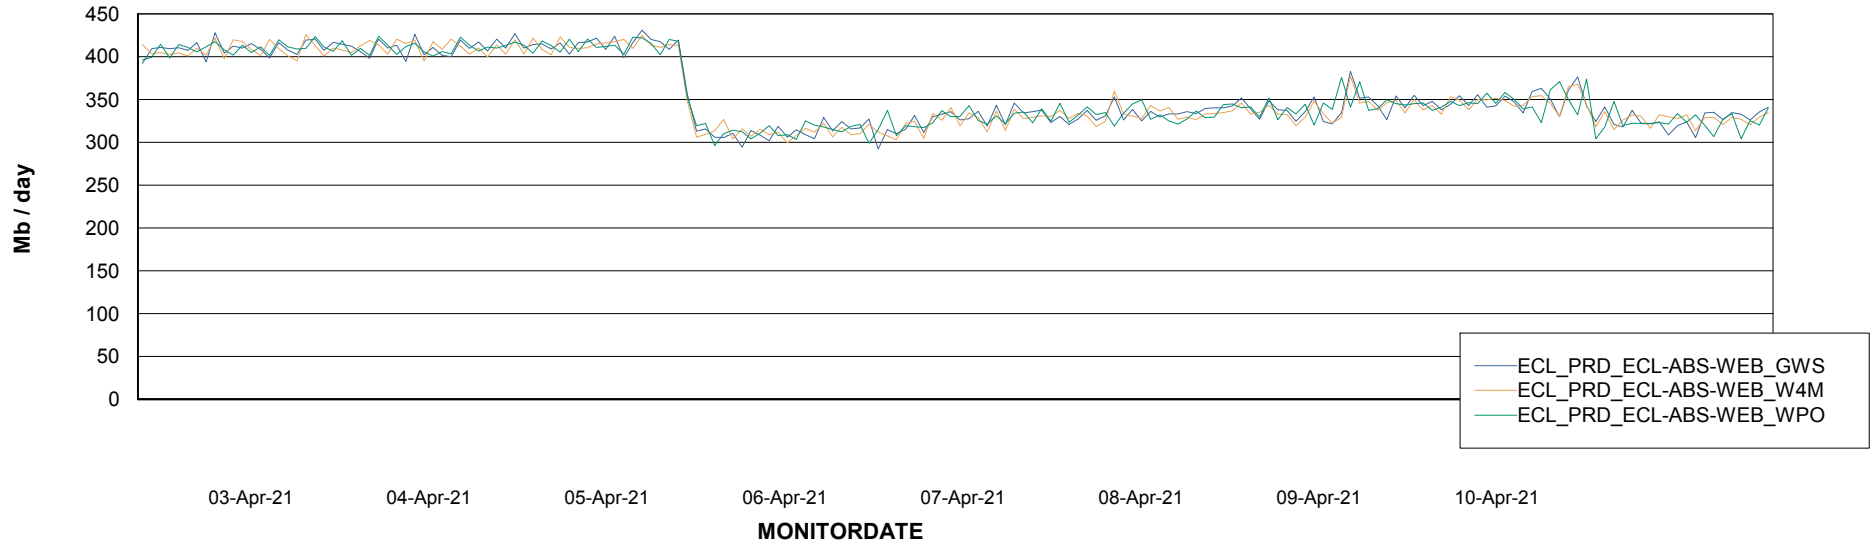

ABSolute Web Component Services

Avg memory used per ABS Web component