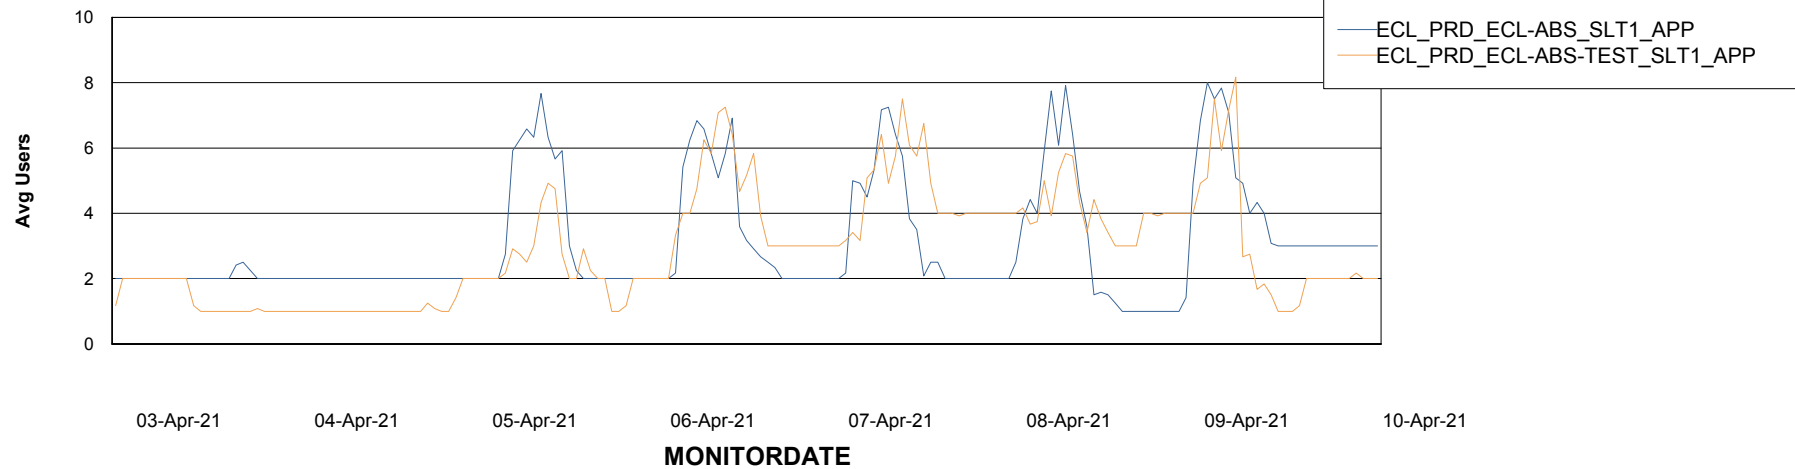

Avg users per day per ABS server