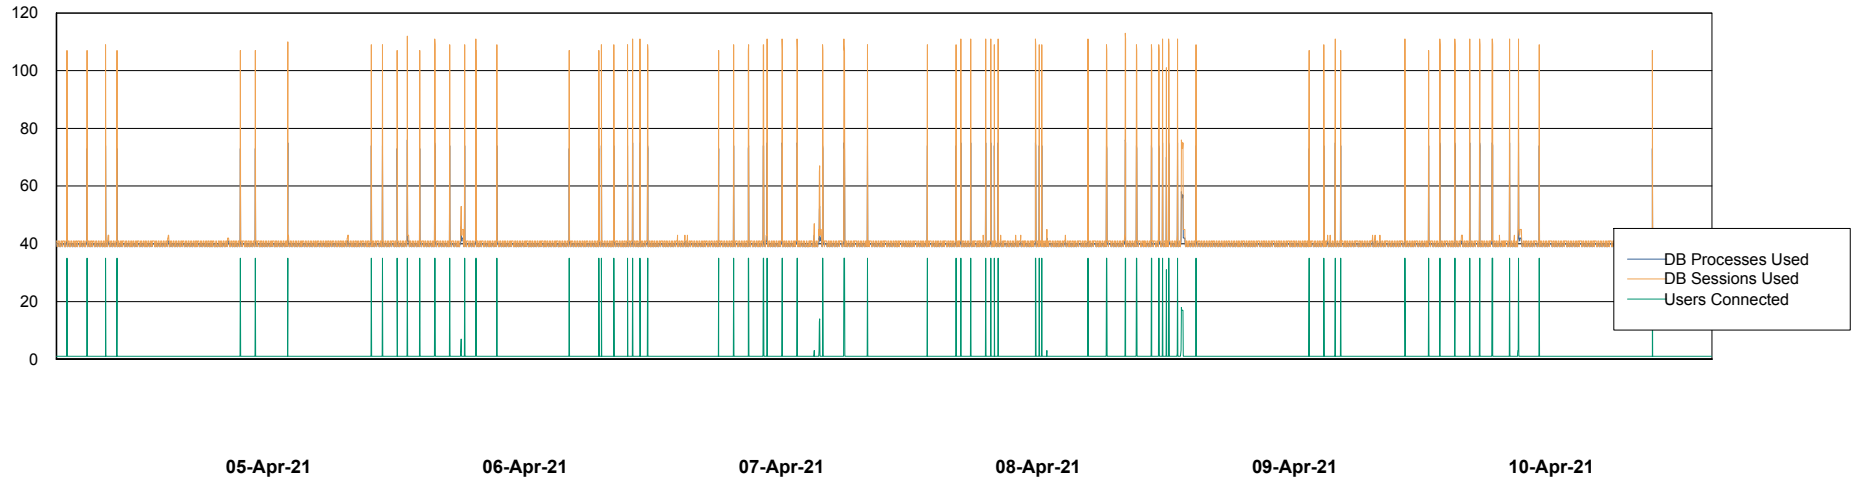

Weekly SLA Customer Report

Customer ECL Production
Database ID 77

Database Performance ECLDB_Production

Weekly SLA Customer Report

Customer ECL Production
Database ID 77

Database Performance ECLDB_Standby

Weekly SLA Customer Report