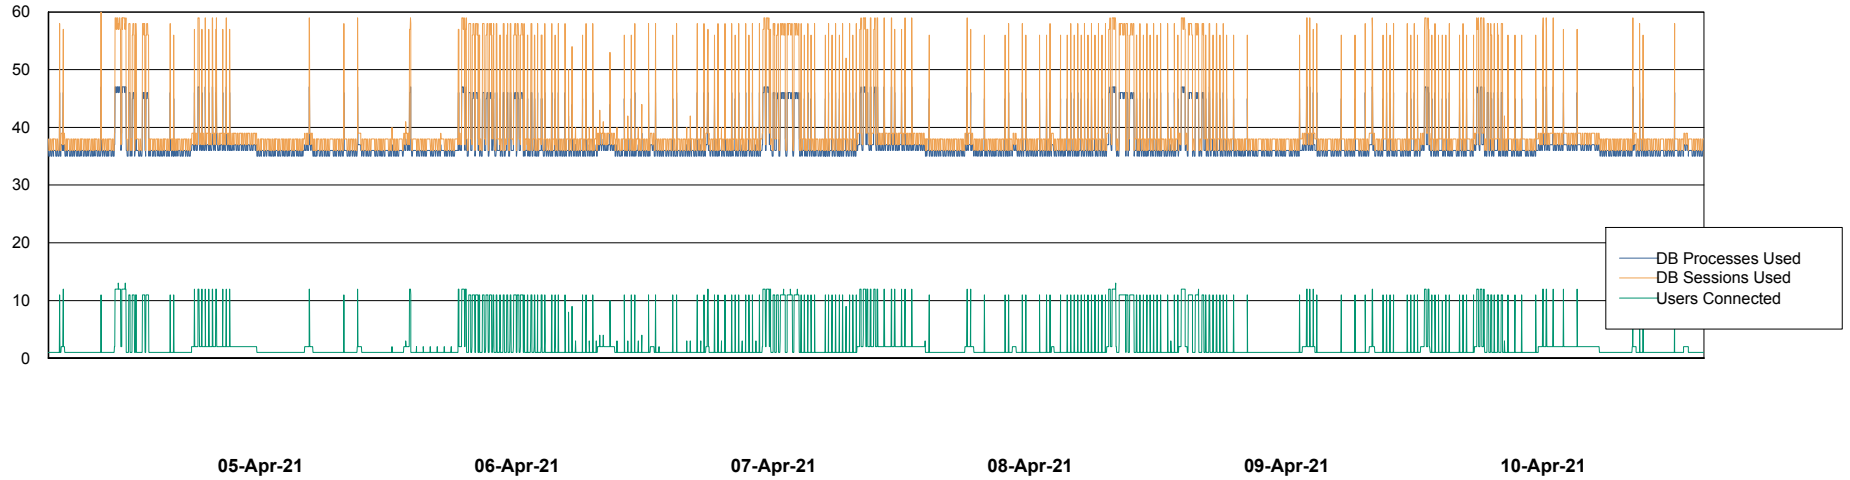

Weekly SLA Customer Report

Customer CUS Production
Database ID 84

Database Performance CUS_ProdDB_Primary

Weekly SLA Customer Report

Customer CUS Production
Database ID 84

Database Performance CUS_ProdDB_Standby