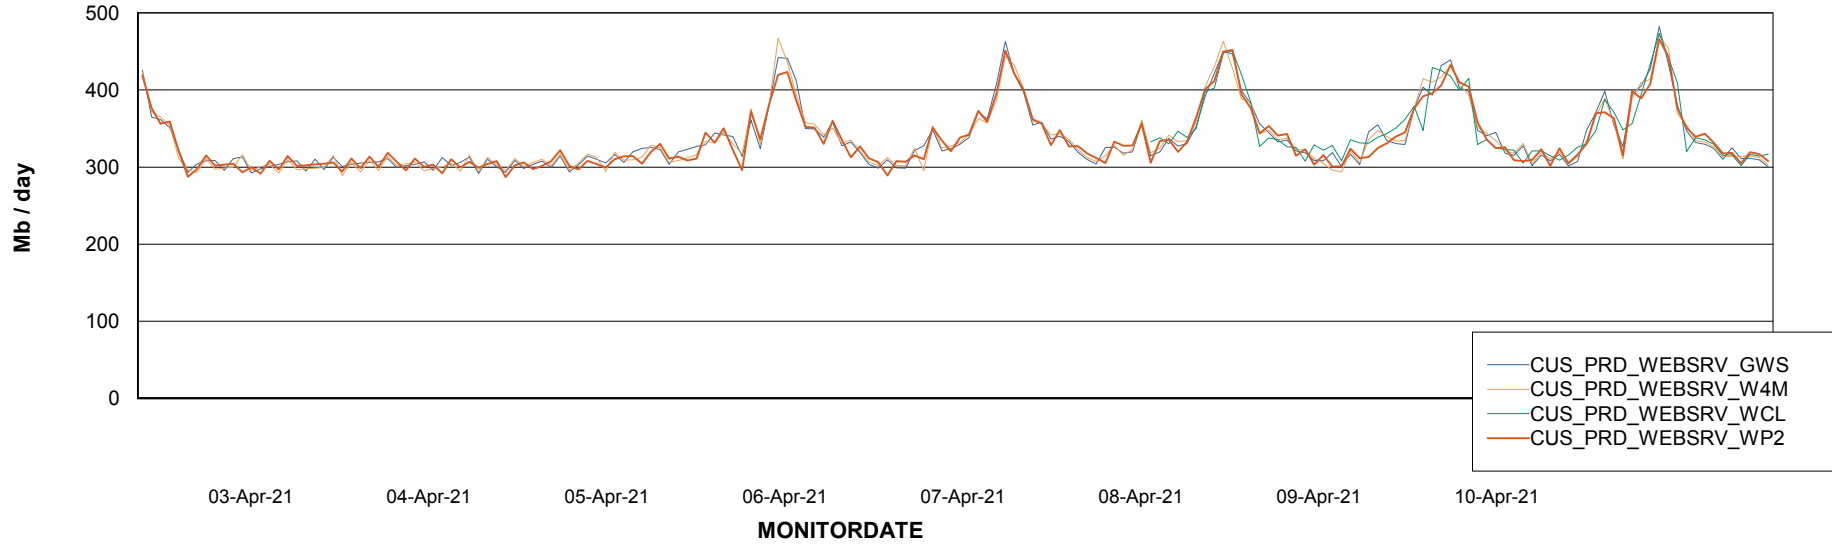

ABSSolute Web Component Services

Avg memory used per ABS Web component