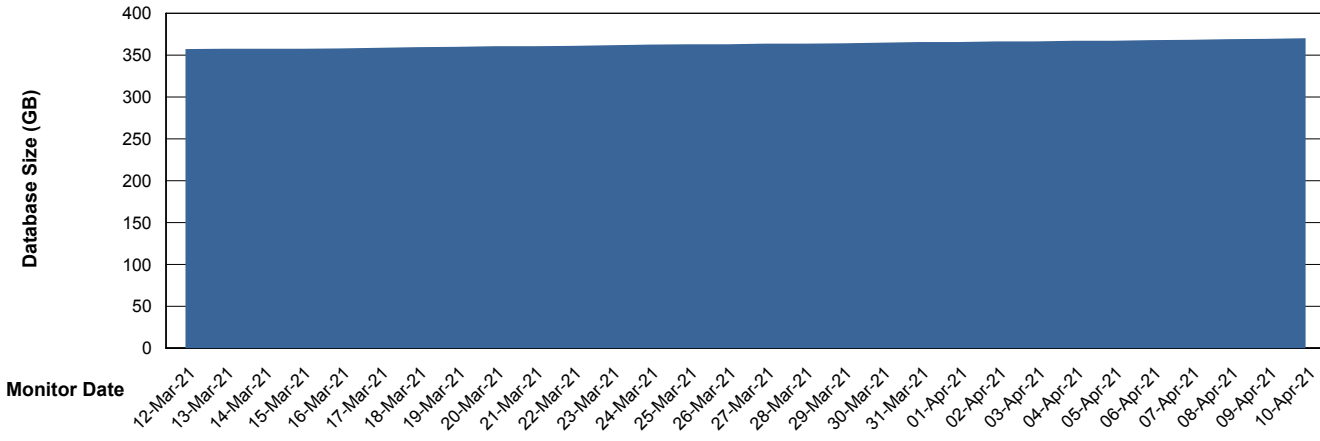

DATABASE SIZE CUS_ProdDB_Primary

Database growth over last month