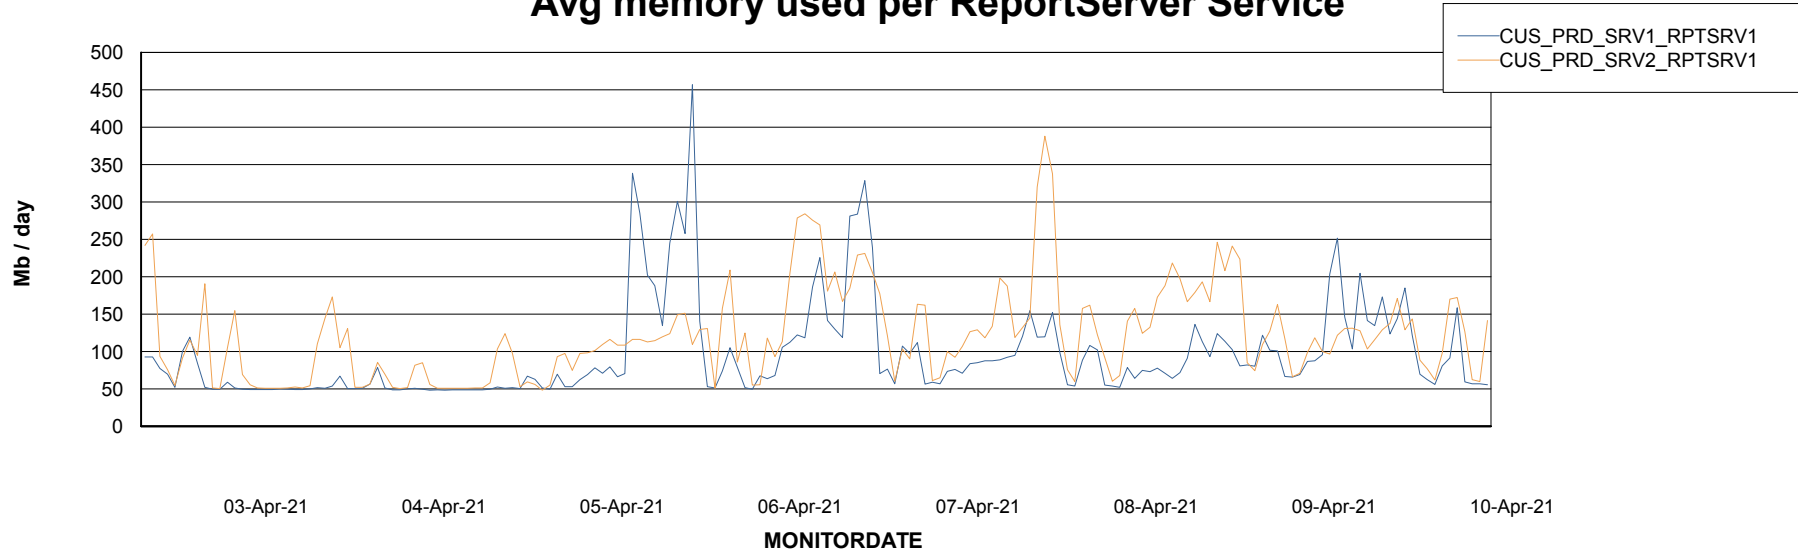

Avg memory used per ABS Server Service

Avg users per day per ABS server

Weekly SLA Customer Report

Customer CUS Production
Database ID 84

ABSSolute Web Component Services

Avg memory used per ReportServer Service