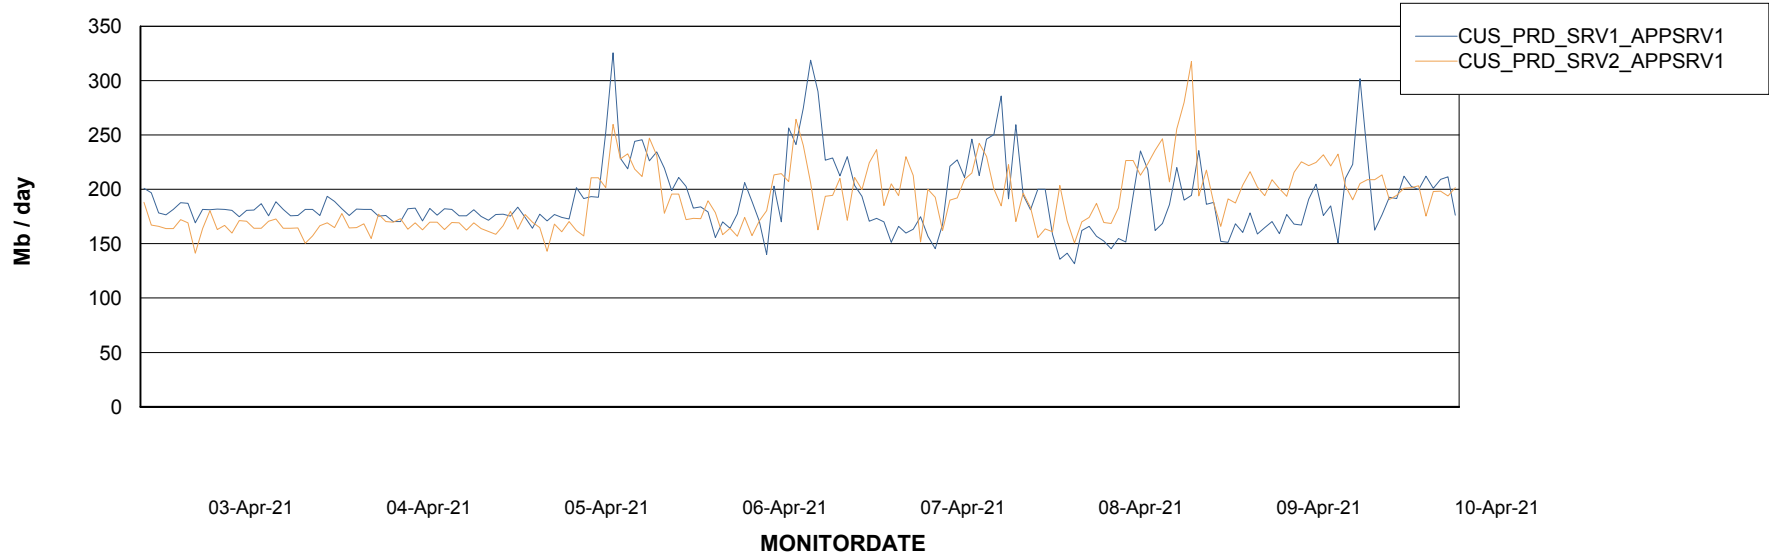

ABSSolute Application Server Services

Avg memory used per ABS Server Service