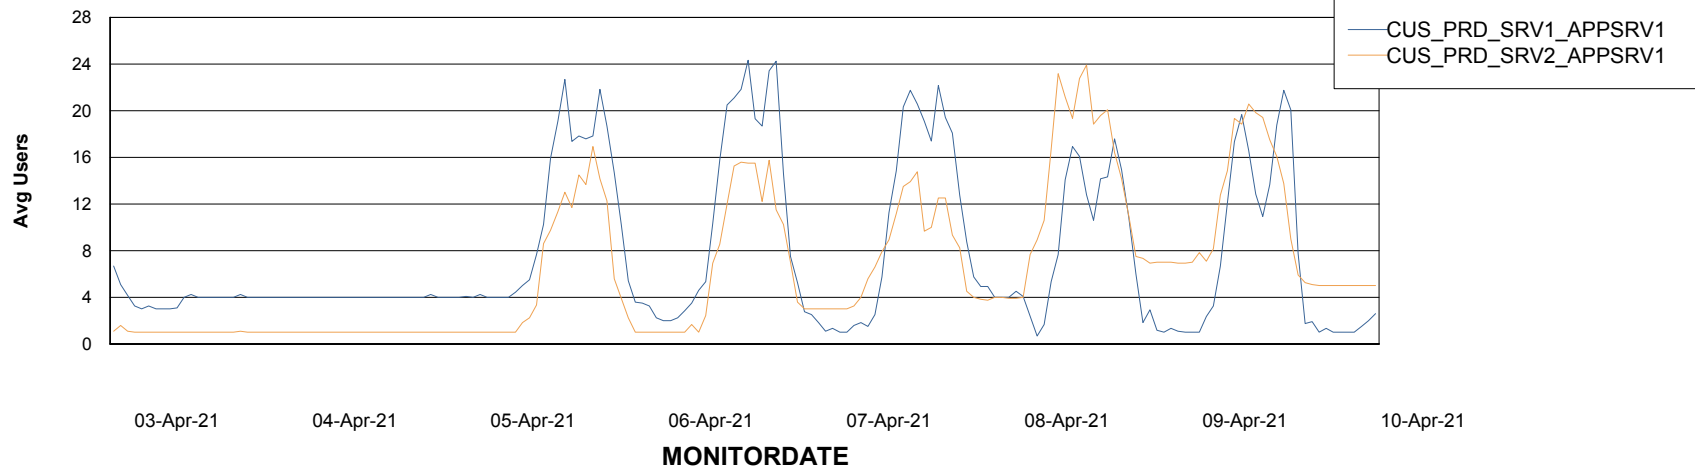

Avg users per day per ABS server