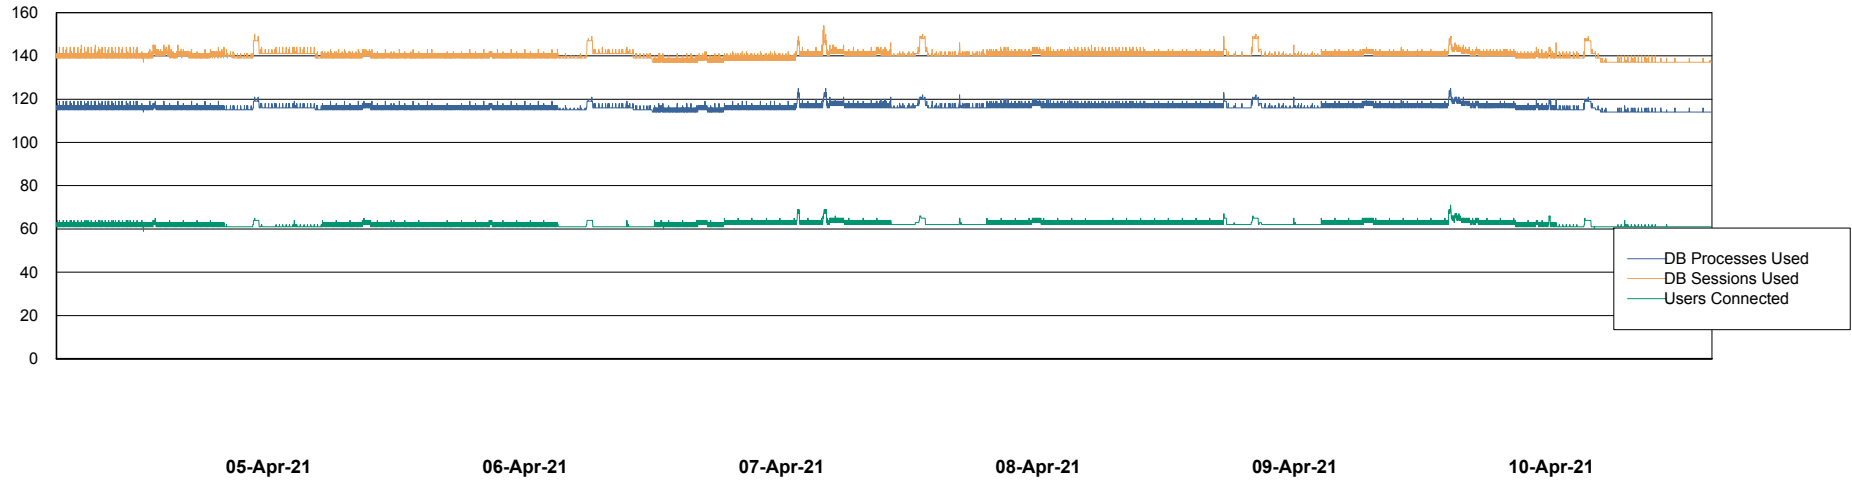

Harddisk Usage CIW_PRD_ORACLE2

	Free disk space on c: (%)	Total disk space on c: (Gb)	Free disk space on d: (%)	Total disk space on d: (Gb)	Free disk space on e: (%)	Total disk space on e: (Gb)
10-Apr-21	92	701	63	700	100	830
09-Apr-21	92	701	62	700	100	830
08-Apr-21	92	701	62	700	100	830
07-Apr-21	92	701	62	700	100	830
06-Apr-21	92	701	62	700	100	830
05-Apr-21	92	701	62	700	100	830
04-Apr-21	92	701	63	700	100	830

Weekly SLA Customer Report

Customer CIW Production
Database ID 45

Database Performance CIWDB_Production

Weekly SLA Customer Report

Customer CIW Production
Database ID 45

Database Performance CIWDB_Standby

Weekly SLA Customer Report