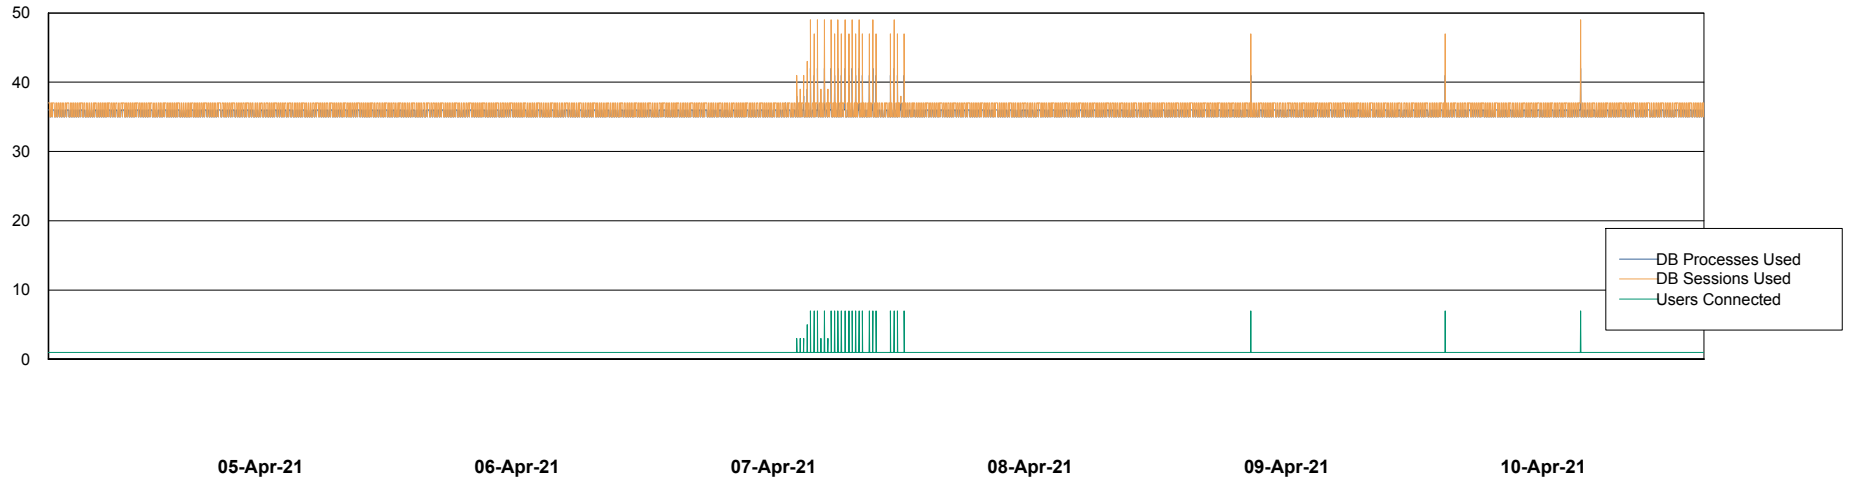

Weekly SLA Customer Report

Customer CIW Production
Database ID 45

Database Performance CIWDB_Production

Weekly SLA Customer Report

Customer CIW Production
Database ID 45

Database Performance CIWDB_Standby

Weekly SLA Customer Report

Customer CIW Production
 Database ID 45

DATABASE SIZE CIWDB_Production

Database growth over last month

Database Tablespace CIWDB_Production

Date	Tablespace Name	Filesize (Gb)	Usedsize (Gb)	Percentage free
10-Apr-21	ABSDATA	51	39	24
	INDX	12	6	50
09-Apr-21	ABSDATA	51	39	24
	INDX	12	6	50
08-Apr-21	ABSDATA	51	39	24
	INDX	12	6	50
07-Apr-21	ABSDATA	51	39	24
	INDX	12	6	50
06-Apr-21	ABSDATA	51	39	24
	INDX	12	6	50
05-Apr-21	ABSDATA	51	39	24
	INDX	12	6	50
04-Apr-21	ABSDATA	51	39	24
	INDX	12	6	50