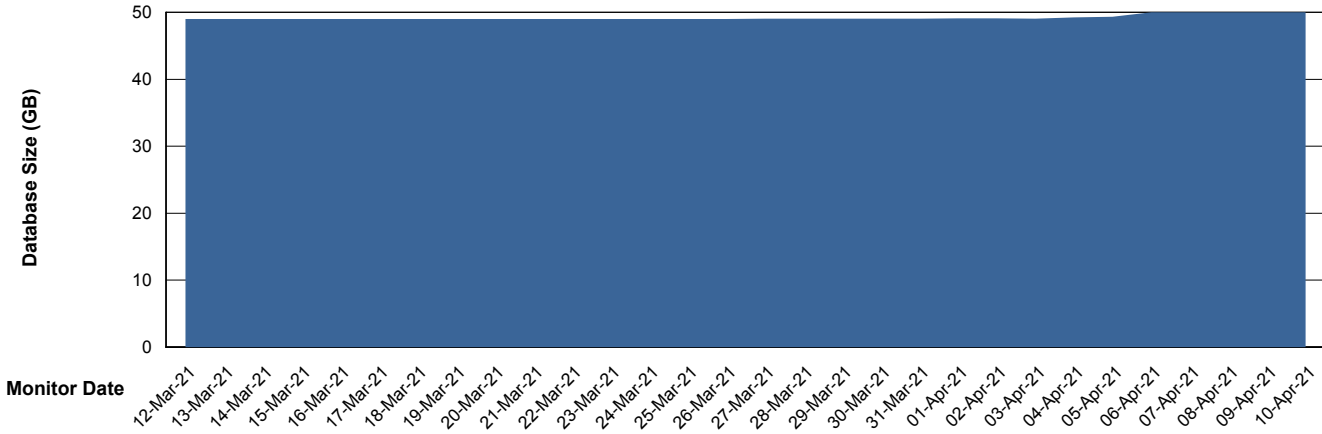

Weekly SLA Customer Report

Customer CIW Production
Database ID 45

Database Performance CIWDB_Production

Weekly SLA Customer Report

Customer CIW Production
Database ID 45

Database Performance CIWDB_Standby

Weekly SLA Customer Report

Customer CIW Production
 Database ID 45

DATABASE SIZE CIWDB_Production

Database growth over last month

Database Tablespace CIWDB_Production

Date	Tablespace Name	Filesize (Gb)	Usedsize (Gb)	Percentage free
10-Apr-21	ABSDATA	51	39	24
	INDX	12	6	50
09-Apr-21	ABSDATA	51	39	24
	INDX	12	6	50
08-Apr-21	ABSDATA	51	39	24
	INDX	12	6	50
07-Apr-21	ABSDATA	51	39	24
	INDX	12	6	50
06-Apr-21	ABSDATA	51	39	24
	INDX	12	6	50
05-Apr-21	ABSDATA	51	39	24
	INDX	12	6	50
04-Apr-21	ABSDATA	51	39	24
	INDX	12	6	50