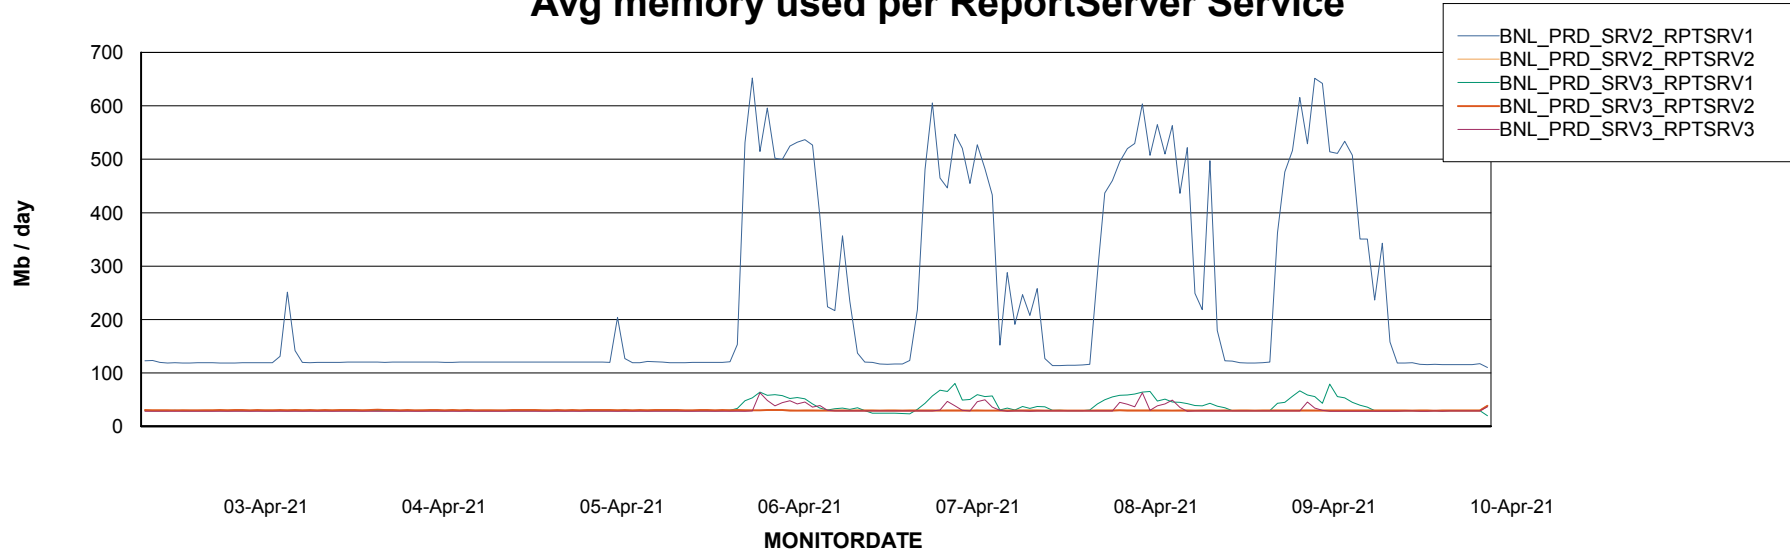

ABSSolute Web Component Services

Avg memory used per ReportServer Service