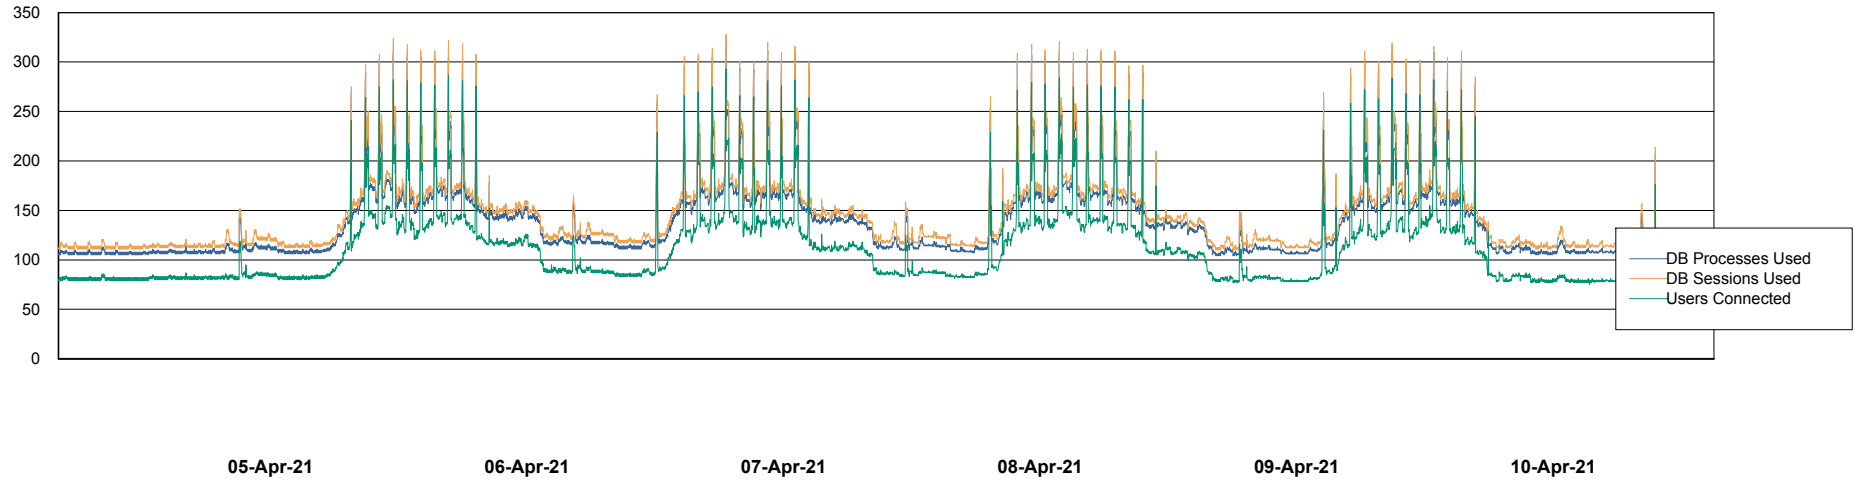

Harddisk Usage BNL_PRD_vm-absa03

	Free disk space on c: (%)	Total disk space on c: (Gb)	Free disk space on d: (%)	Total disk space on d: (Gb)	Free disk space on f: (%)	Total disk space on f: (Gb)
10-Apr-21	70	127	56	127	92	64
09-Apr-21	70	127	56	127	92	64
08-Apr-21	70	127	56	127	92	64
07-Apr-21	70	127	56	127	92	64
06-Apr-21	70	127	56	127	92	64
05-Apr-21	70	127	56	127	92	64
04-Apr-21	70	127	56	127	92	64

Weekly SLA Customer Report

Customer BNL_Production
Database ID 83

Database Performance BNLDB_Production

Weekly SLA Customer Report

Customer BNL_Production
 Database ID 83

DATABASE SIZE BNLDB_Production

Database growth over last month