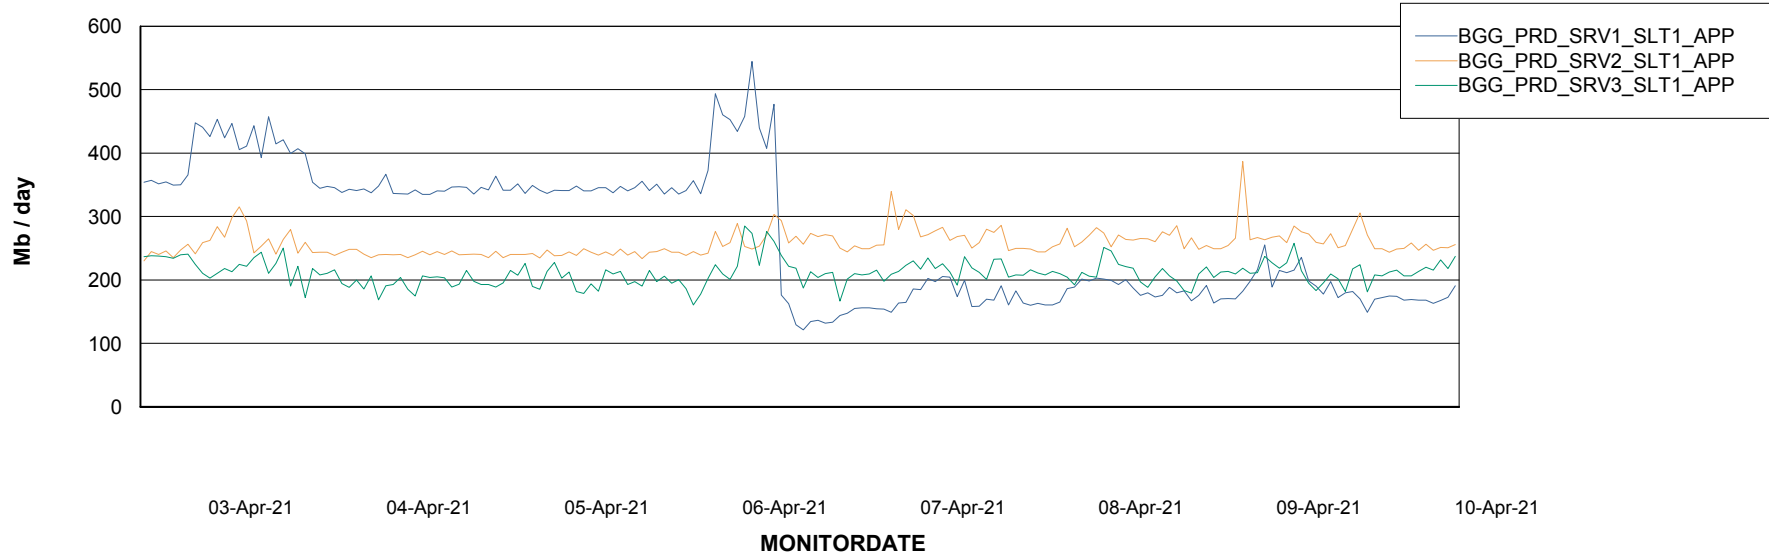

ABSSolute Application Server Services

Avg memory used per ABS Server Service