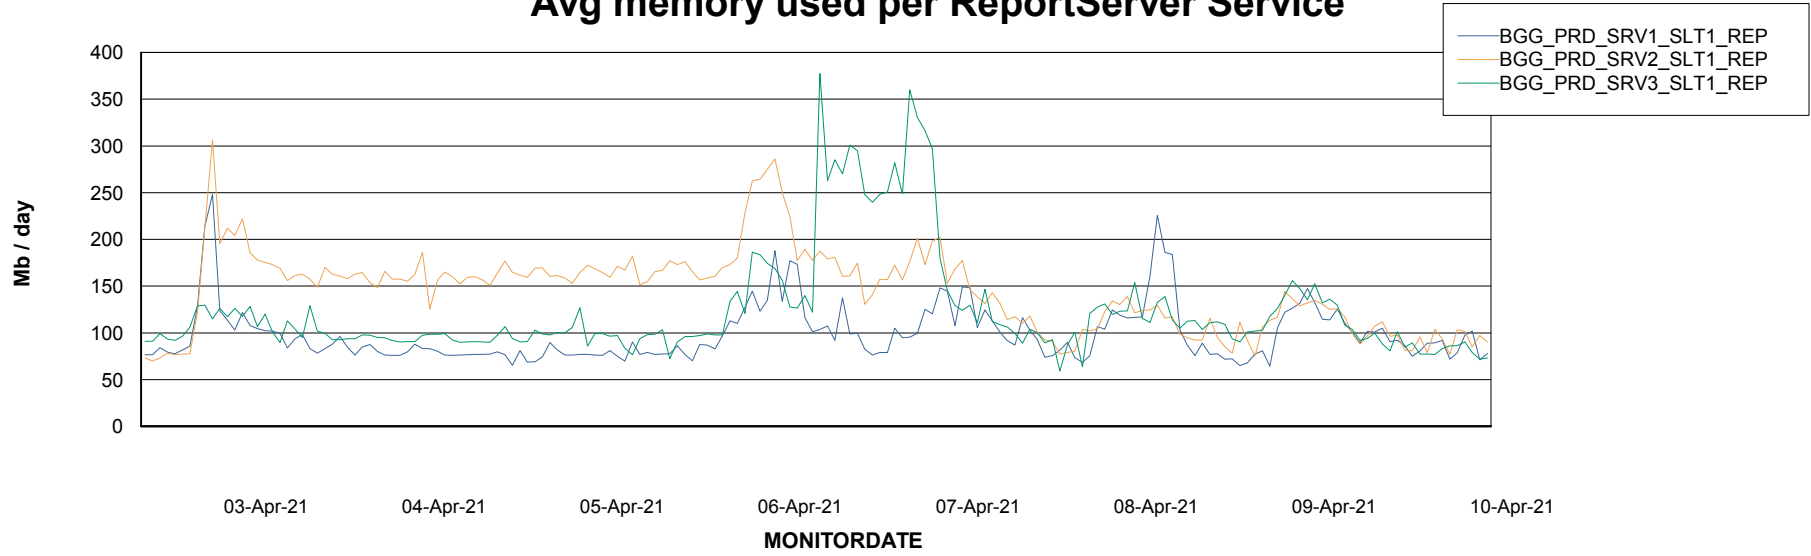

ABSSolute Application ReportServer Services

Avg memory used per ReportServer Service