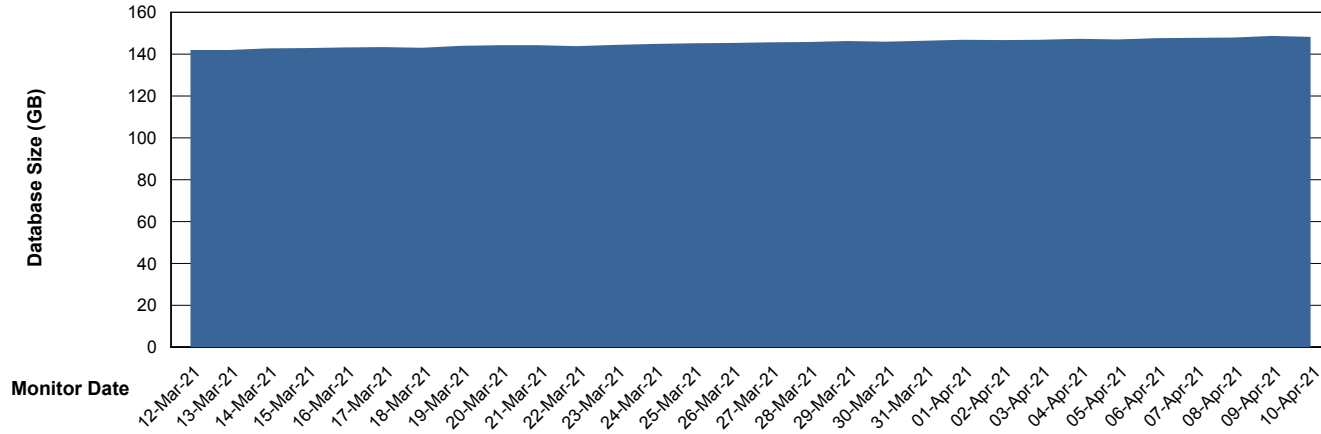

DATABASE SIZE BGGDB_BI

Database growth over last month