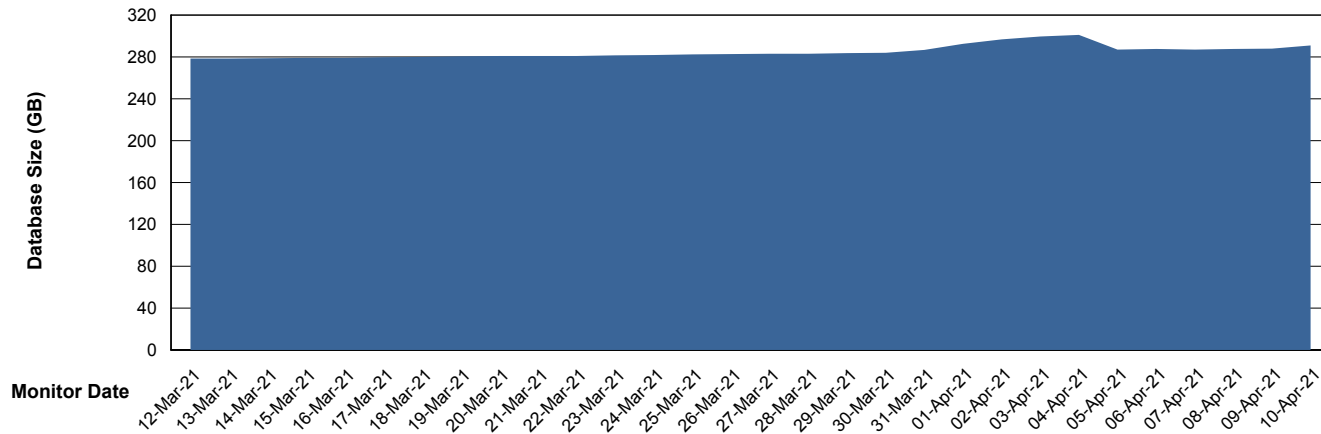

# Weekly SLA Customer Report

Customer BGG\_Production  
Database ID 58

DATABASE SIZE BGGDB\_BI

### Database growth over last month

DATABASE SIZE BGGDB\_Production

### Database growth over last month