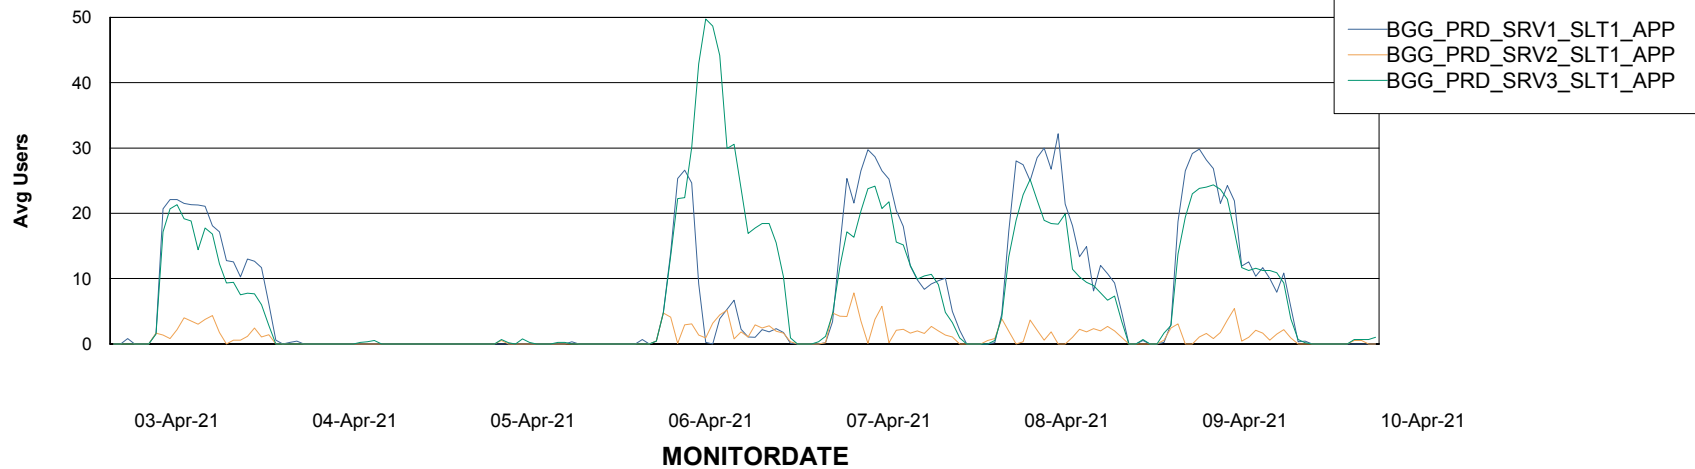

Avg users per day per ABS server