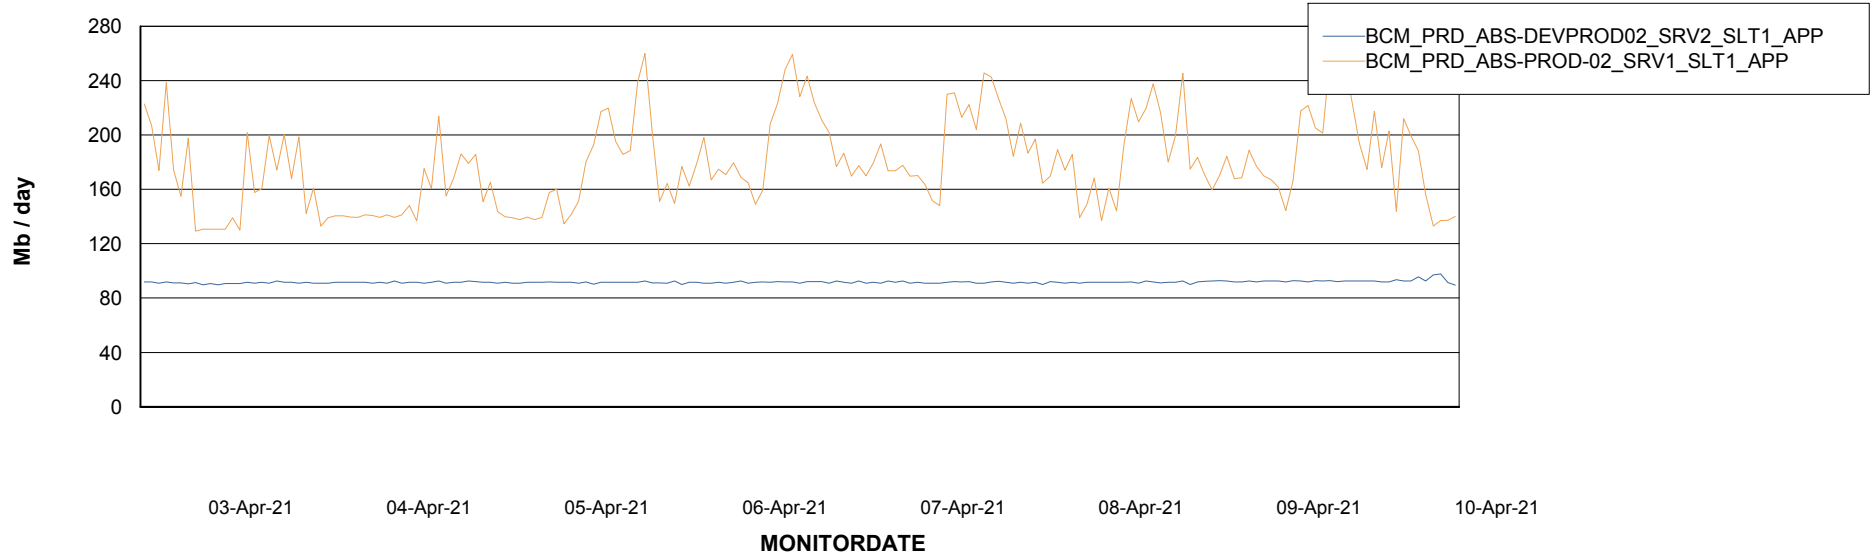

Weekly SLA Customer Report

Customer BCM_Production
 Database ID 81

DATABASE SIZE BCMDB_ABS1 Production Database

Database growth over last month

Database Tablespace BCMDB_ABS1 Production Database

Date	Tablespace Name	Filesize (Gb)	Usedsize (Gb)	Percentage free
10-Apr-21	ABSDATA	5	4	10
	INDX	10	8	18
09-Apr-21	ABSDATA	5	4	16
	INDX	10	8	18
08-Apr-21	ABSDATA	5	4	16
	INDX	10	8	18
07-Apr-21	ABSDATA	5	4	16
	INDX	10	8	18
06-Apr-21	ABSDATA	5	4	16
	INDX	10	8	18
05-Apr-21	ABSDATA	5	4	16
	INDX	10	8	18
04-Apr-21	ABSDATA	5	4	16
	INDX	10	8	19

Weekly SLA Customer Report

Customer BCM_Production
Database ID 81

ABSSolute Application Server Services

Avg memory used per ABS Server Service

Avg users per day per ABS server

Weekly SLA Customer Report

Customer BCM_Production
Database ID 81