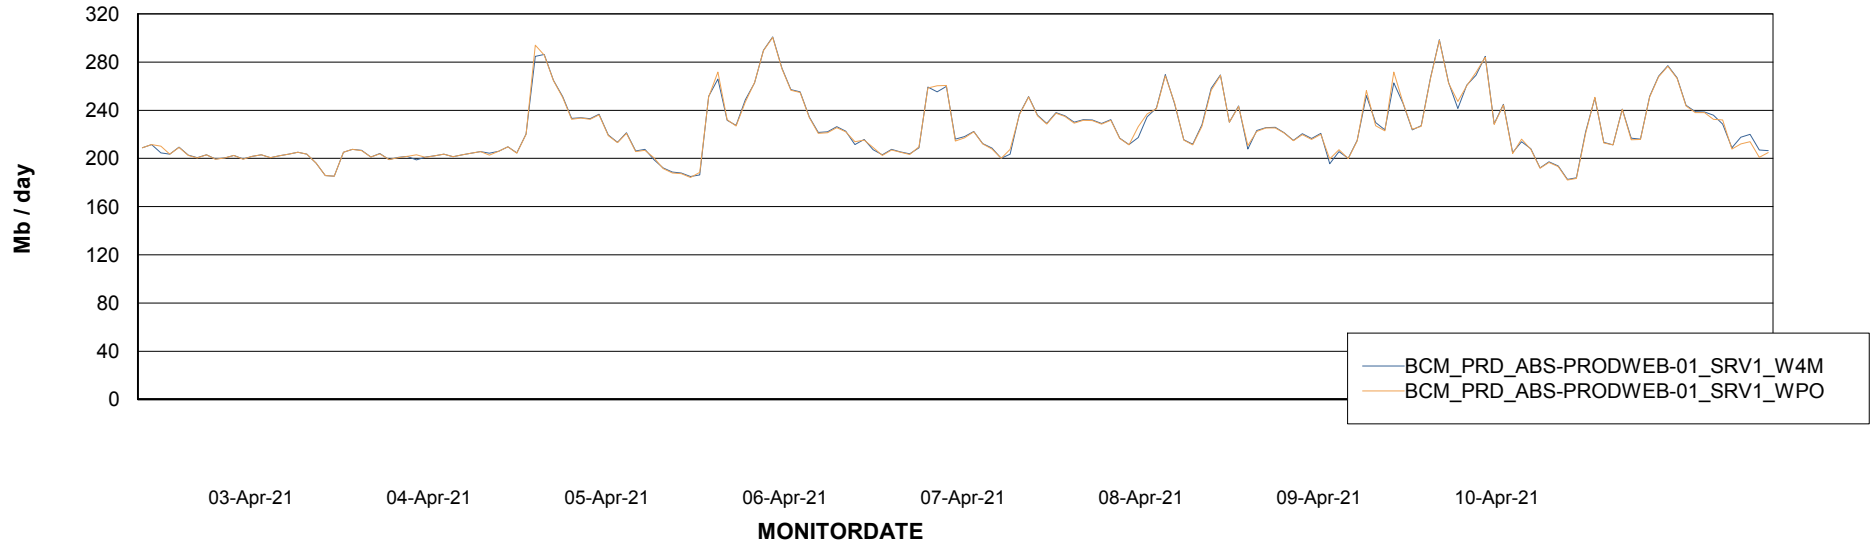

ABSSolute Application ReportServer Services

Avg memory used per ReportServer Service

Weekly SLA Customer Report

Customer BCM_Production
Database ID 81

ABSolute Web Component Services

Avg memory used per ABS Web component