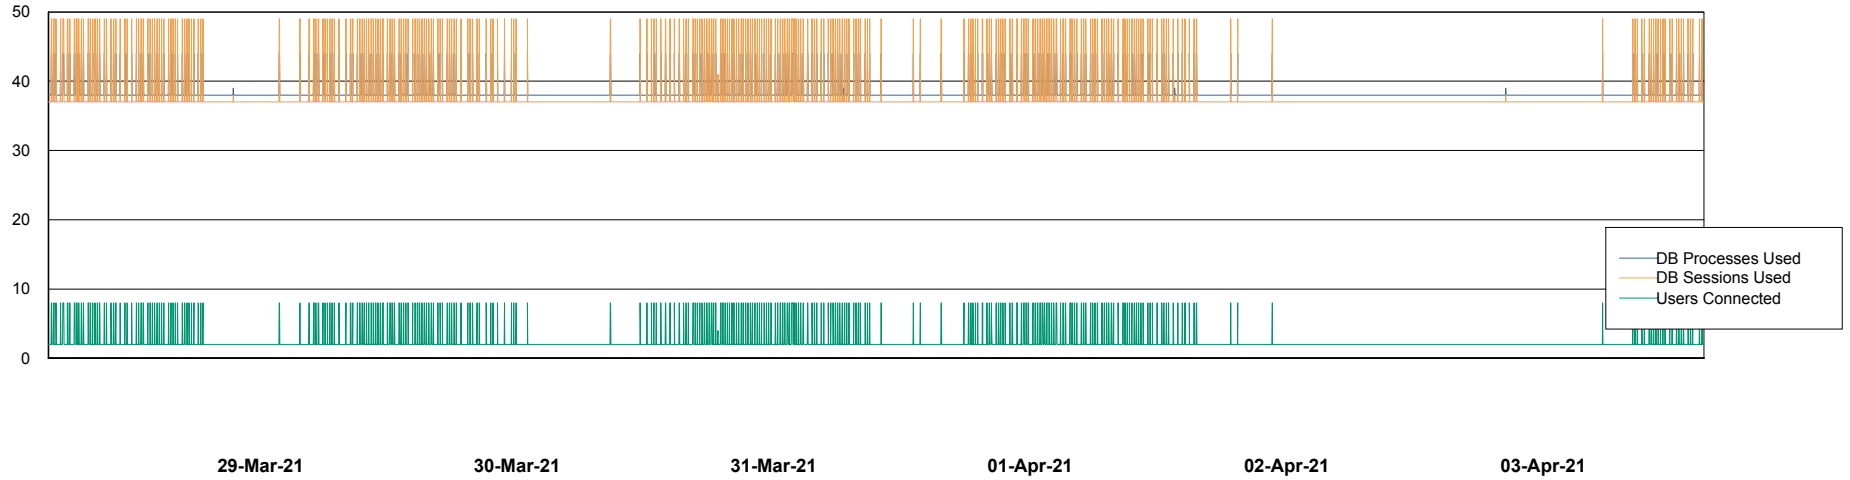

Weekly SLA Customer Report

Customer VOS_Production
Database ID 68

Database Performance VOSBIDB_Production

Weekly SLA Customer Report

Customer VOS_Production
Database ID 68

Database Performance VOSDB_Production

Weekly SLA Customer Report

Customer VOS_Production
Database ID 68

Database Performance VOSDB_Standby

Weekly SLA Customer Report

Customer VOS_Production
Database ID 68

DATABASE SIZE VOSBIDB_Production

Database growth over last month