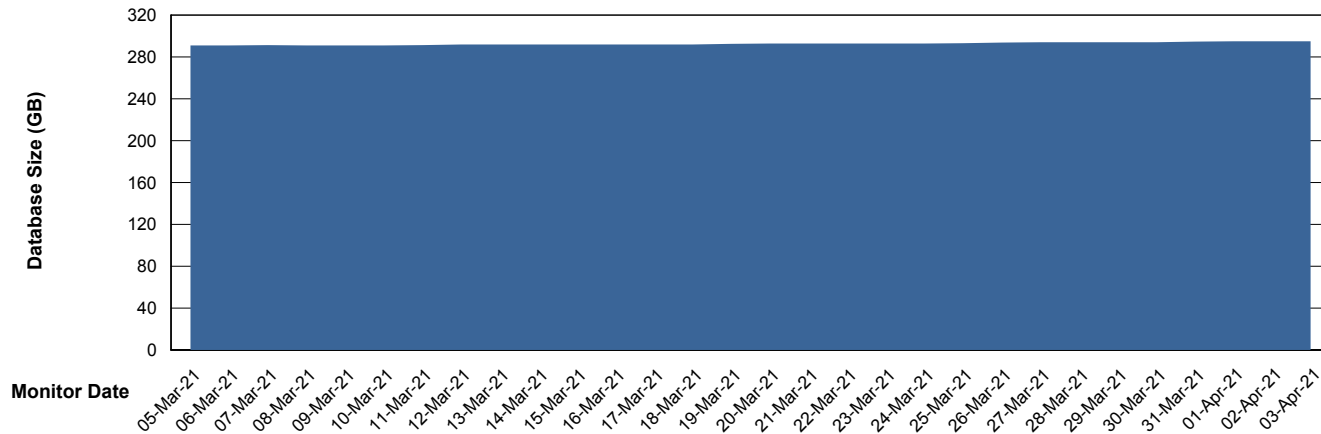

DATABASE SIZE VOSDB_Production

Database growth over last month