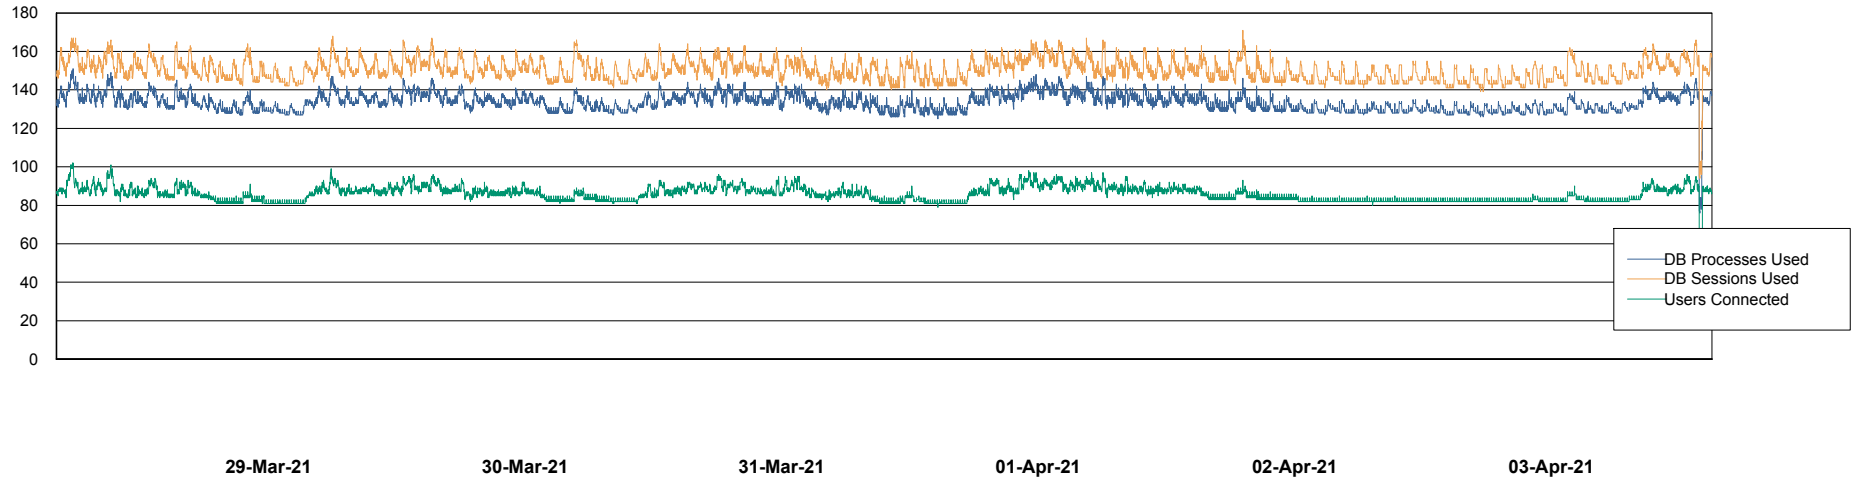

Weekly SLA Customer Report

Customer VOS_Production
Database ID 68

Database Performance VOSBIDB_Production

Weekly SLA Customer Report

Customer VOS_Production
Database ID 68

Database Performance VOSDB_Production

Weekly SLA Customer Report

Customer VOS_Production
Database ID 68

Database Performance VOSDB_Standby

Weekly SLA Customer Report

Customer VOS_Production
Database ID 68

DATABASE SIZE VOSBIDB_Production

Database growth over last month