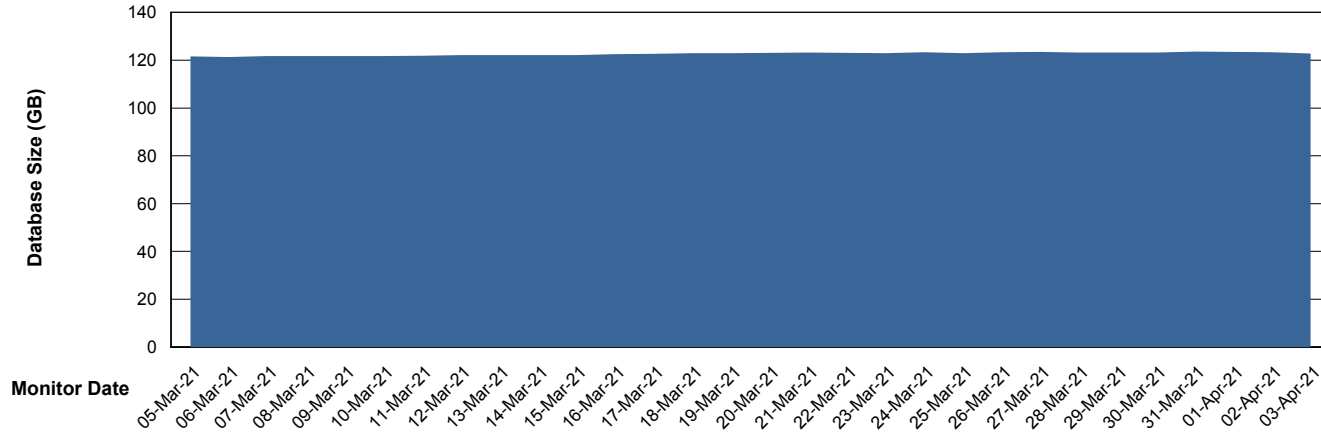

Weekly SLA Customer Report

Customer VOS_Production
Database ID 68

Database Performance VOSDB_Standby

Weekly SLA Customer Report

Customer VOS_Production
Database ID 68

DATABASE SIZE VOSBIDB_Production

Database growth over last month

DATABASE SIZE VOSDB_Production

Database growth over last month

Weekly SLA Customer Report

Customer VOS_Production
Database ID 68

Database Tablespace		VOSBIDB_Production		
Date	Tablespace Name	Filesize (Gb)	Usedsize (Gb)	Percentage free
03-Apr-21	ABSDATA	70	48	31
	INDX	80	68	15
02-Apr-21	ABSDATA	70	48	31
	INDX	80	68	15
01-Apr-21	ABSDATA	70	48	31
	INDX	80	68	15
31-Mar-21	ABSDATA	70	48	31
	INDX	80	68	15
30-Mar-21	ABSDATA	70	48	31
	INDX	80	68	15
29-Mar-21	ABSDATA	70	48	31
	INDX	80	68	15
28-Mar-21	ABSDATA	70	48	31
	INDX	80	68	15