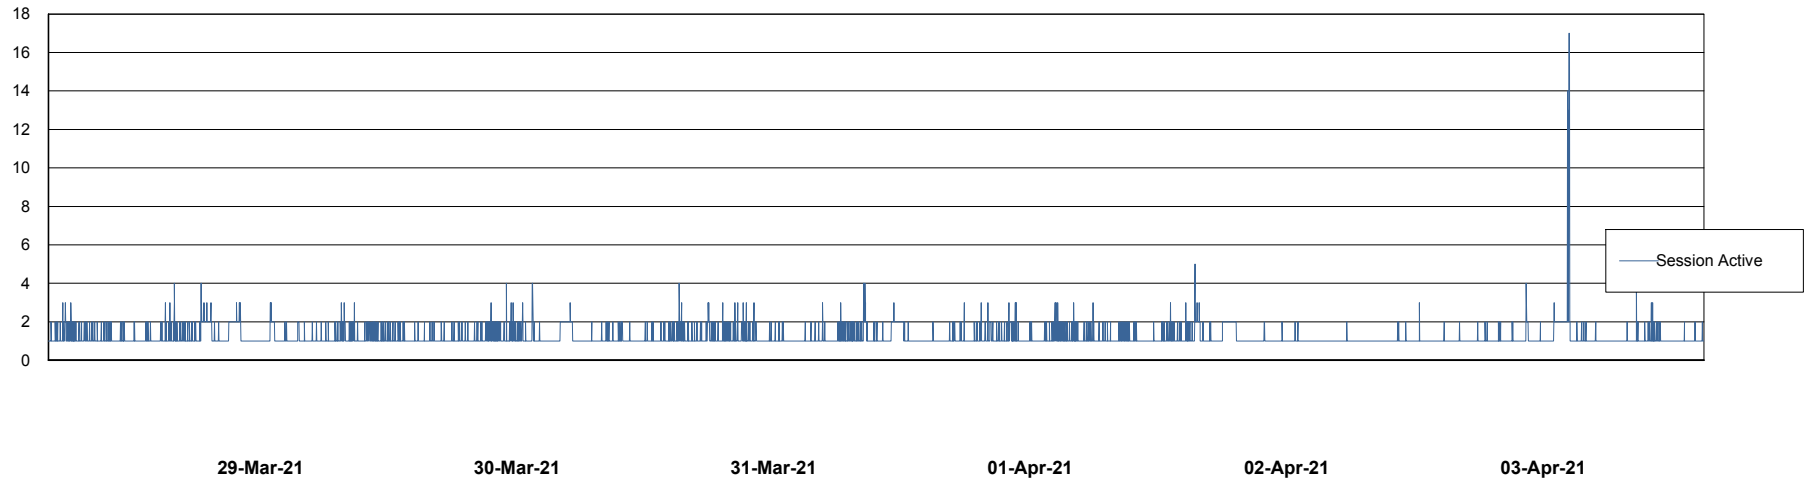

Database Performance STKDB_ABS1 Production Database