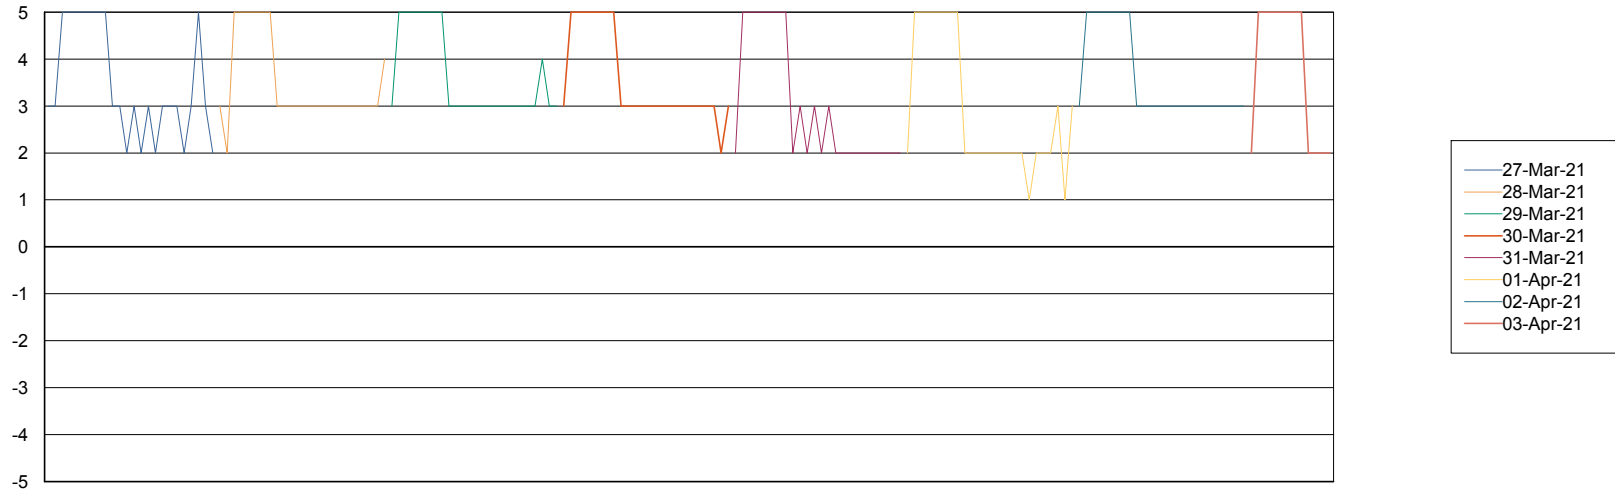

Standby Database Health STK_Production

Recovery lag for last 7 days