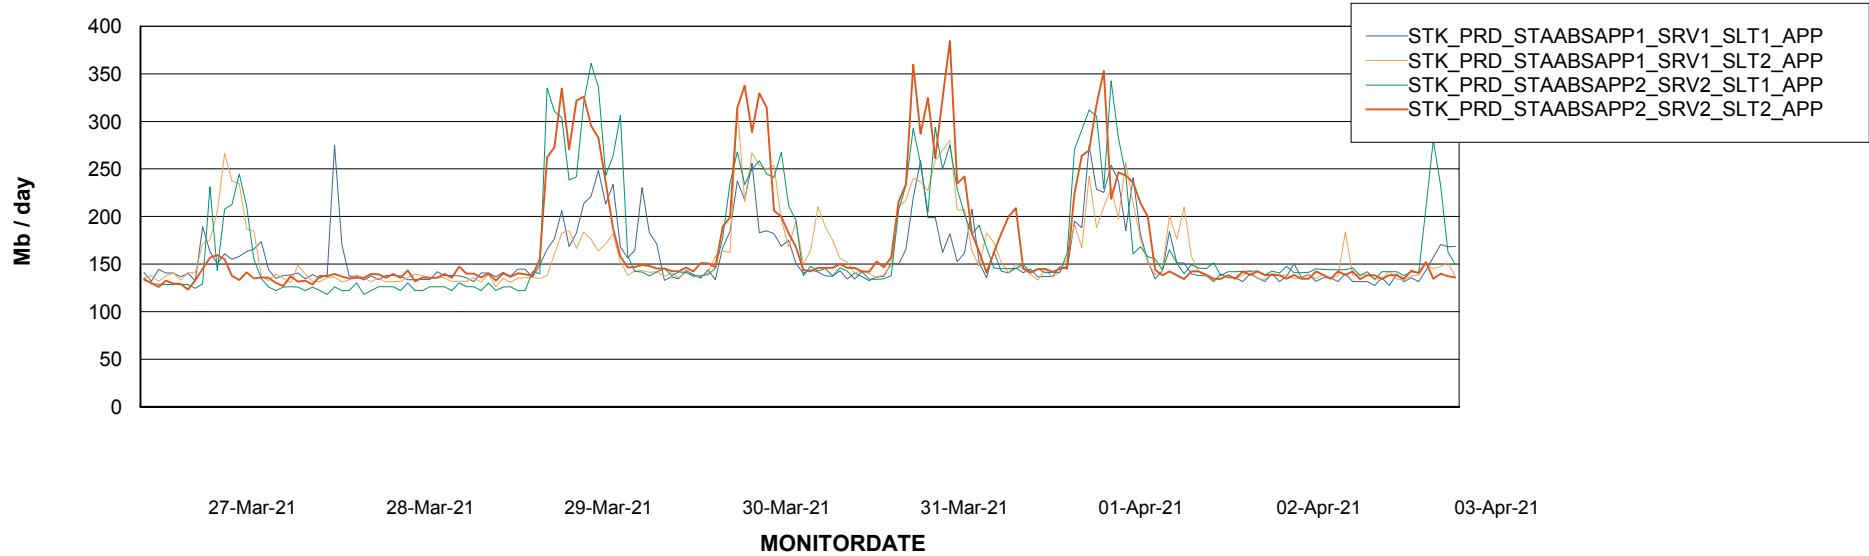

ABSSolute Application Server Services

Avg memory used per ABS Server Service