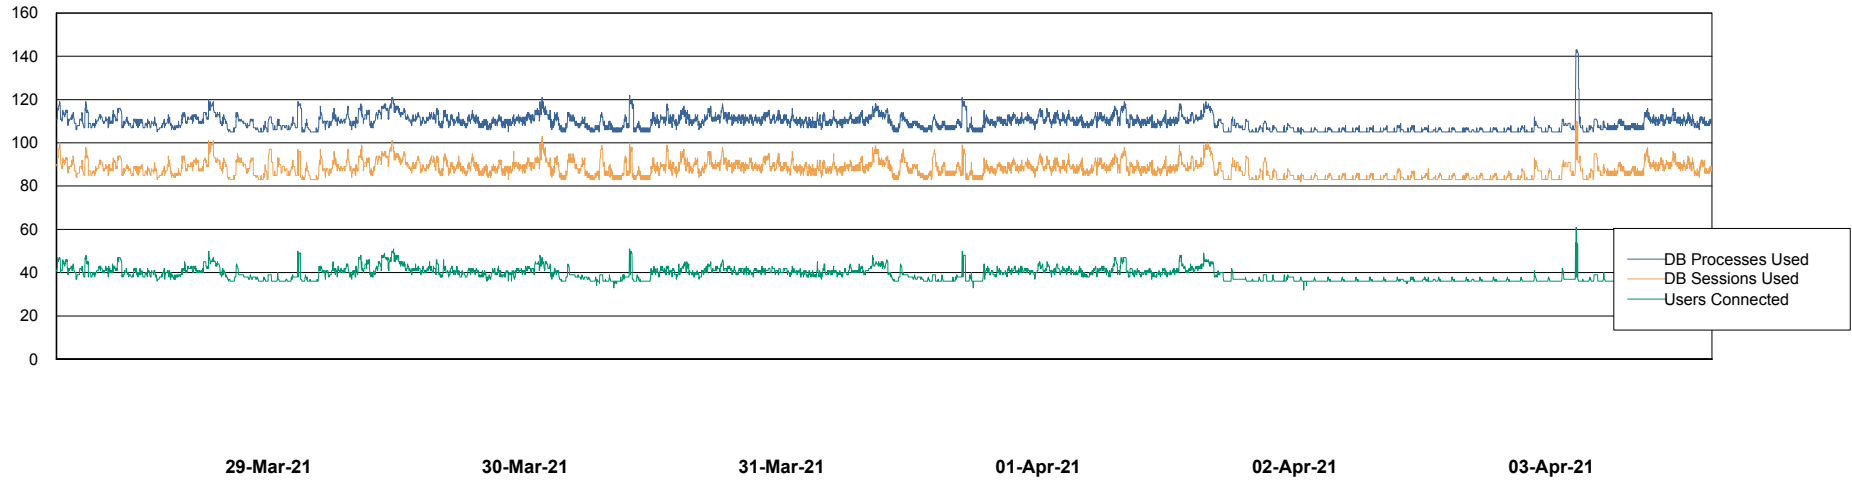

Database Performance STKDB_ABS1 Production Database