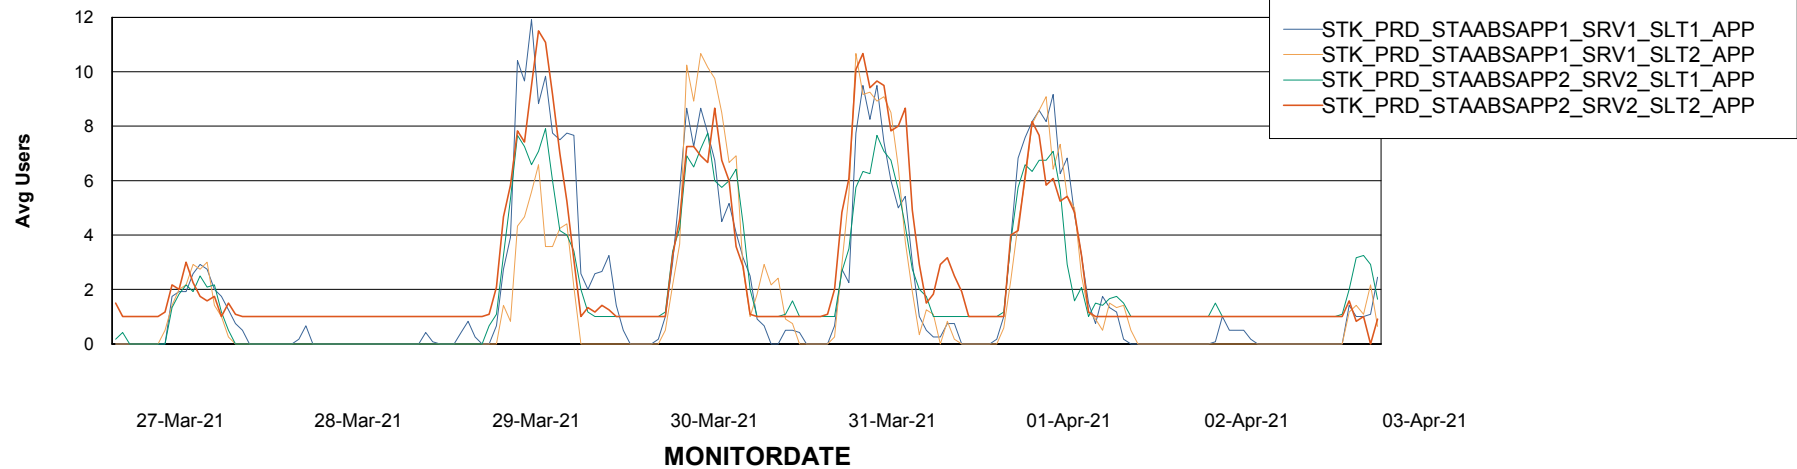

Avg users per day per ABS server