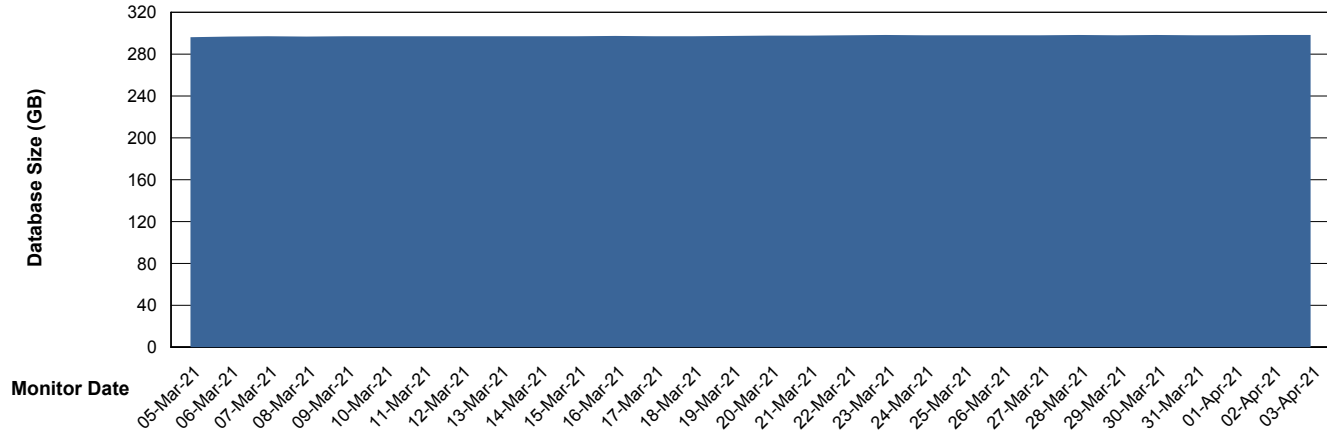

Database growth over last month

Database Tablespace STKDB_ABS1 Production Database

Date	Tablespace Name	Filesize (Gb)	Usedsize (Gb)	Percentage free
03-Apr-21	ABSDATA	177	122	31
	INDX	206	170	17
02-Apr-21	ABSDATA	177	122	31
	INDX	206	170	17
01-Apr-21	ABSDATA	177	122	31
	INDX	206	170	17
31-Mar-21	ABSDATA	177	122	31
	INDX	206	170	17
30-Mar-21	ABSDATA	177	122	31
	INDX	206	170	17
29-Mar-21	ABSDATA	177	122	31
	INDX	206	170	17
28-Mar-21	ABSDATA	177	122	31
	INDX	206	170	17