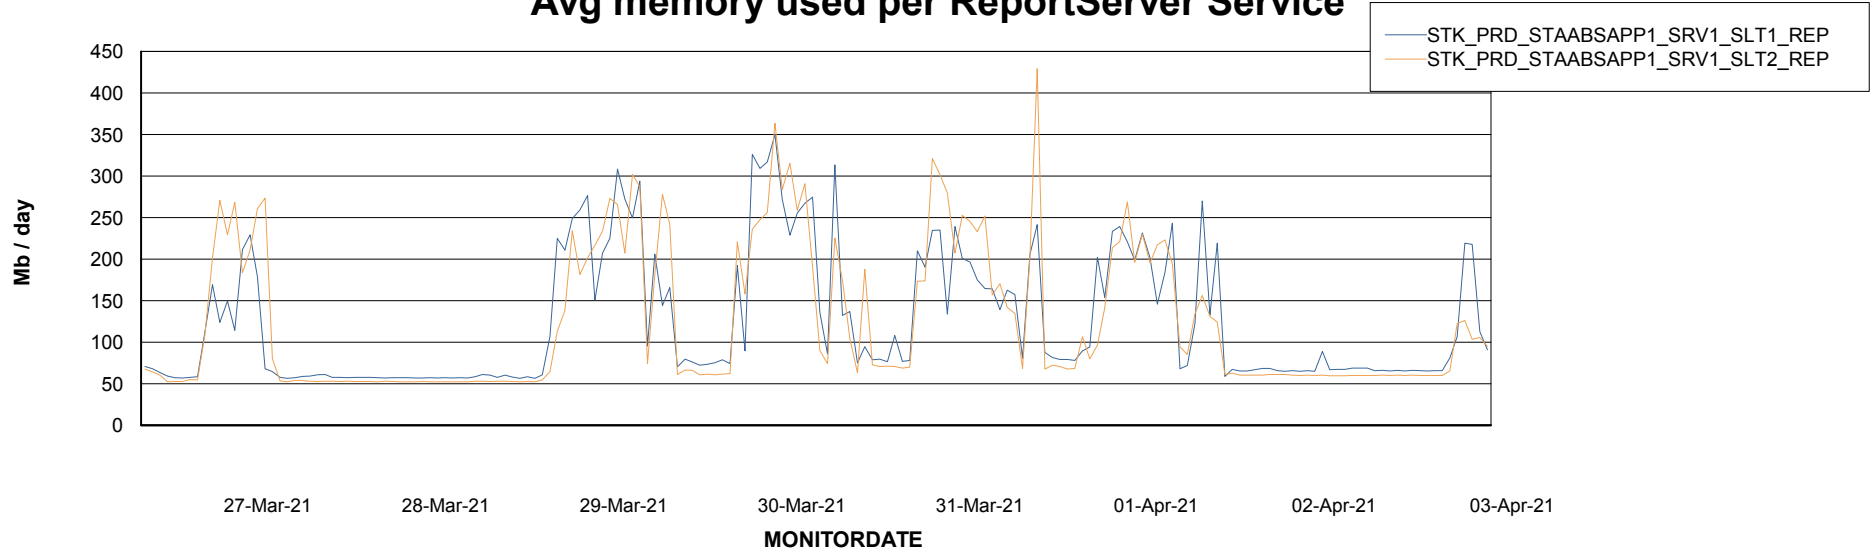

ABSSolute Application ReportServer Services

Avg memory used per ReportServer Service