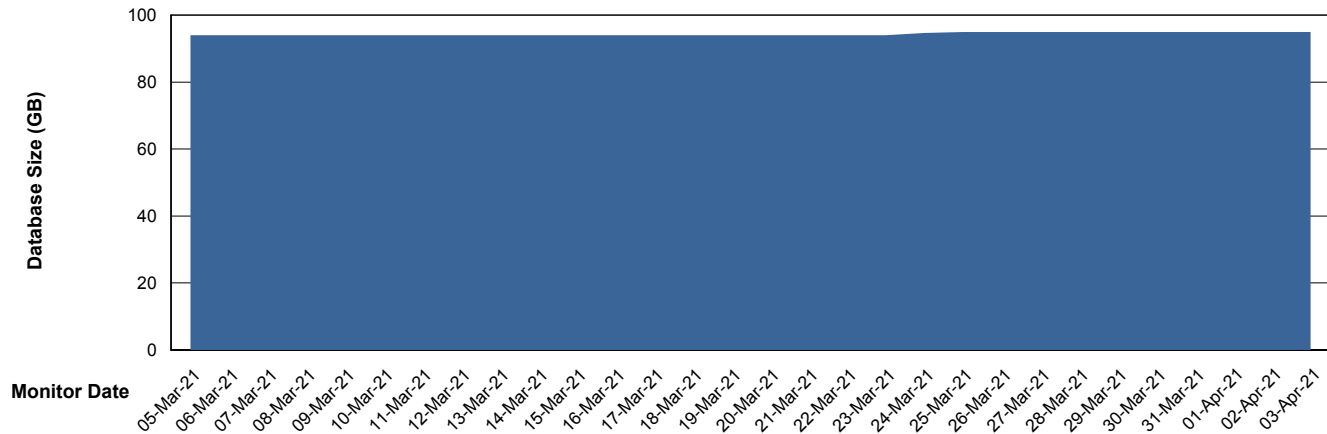

DATABASE SIZE SPODB_Production

Database growth over last month