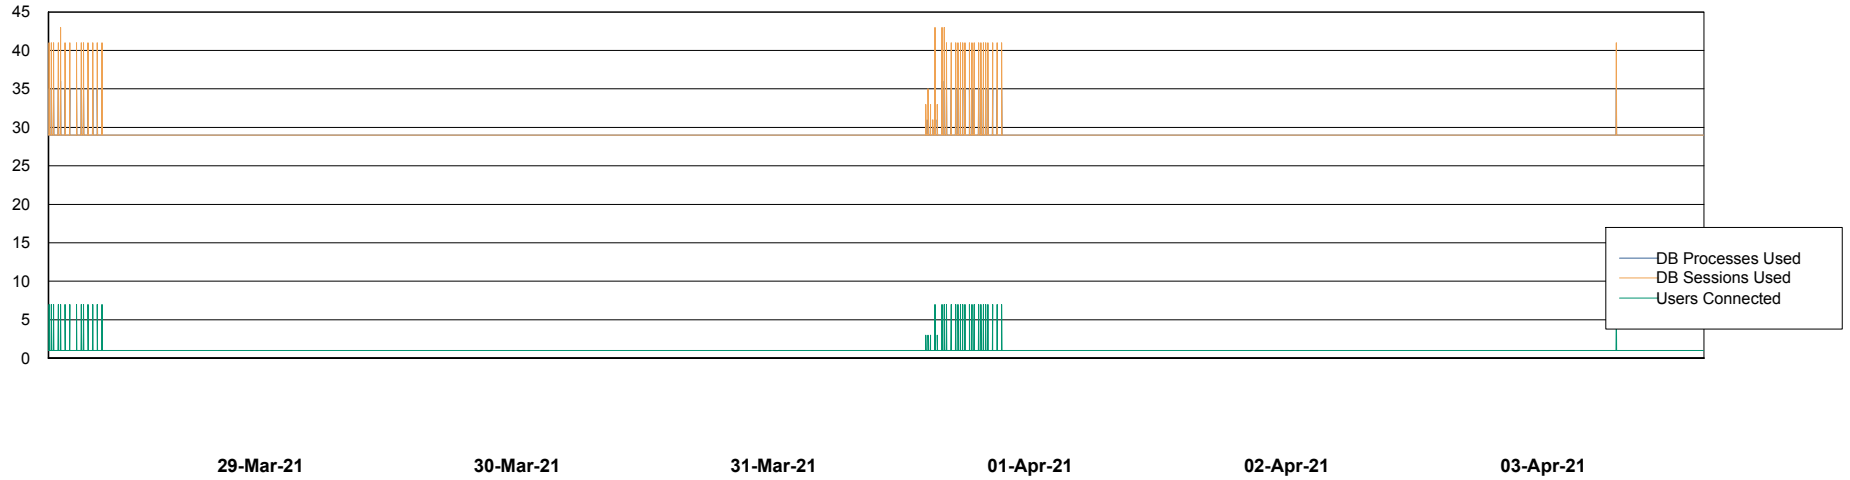

Weekly SLA Customer Report

Customer SPO_Production Silver
Database ID 57

Database Performance SPODB_BI

Weekly SLA Customer Report

Customer SPO_Production Silver
Database ID 57

Database Performance SPODB_Production

Weekly SLA Customer Report

Customer SPO_Production Silver
Database ID 57

Database Performance SPODB_Standby

Weekly SLA Customer Report

Customer SPO_Production Silver
Database ID 57

DATABASE SIZE SPODB_BI

Database growth over last month