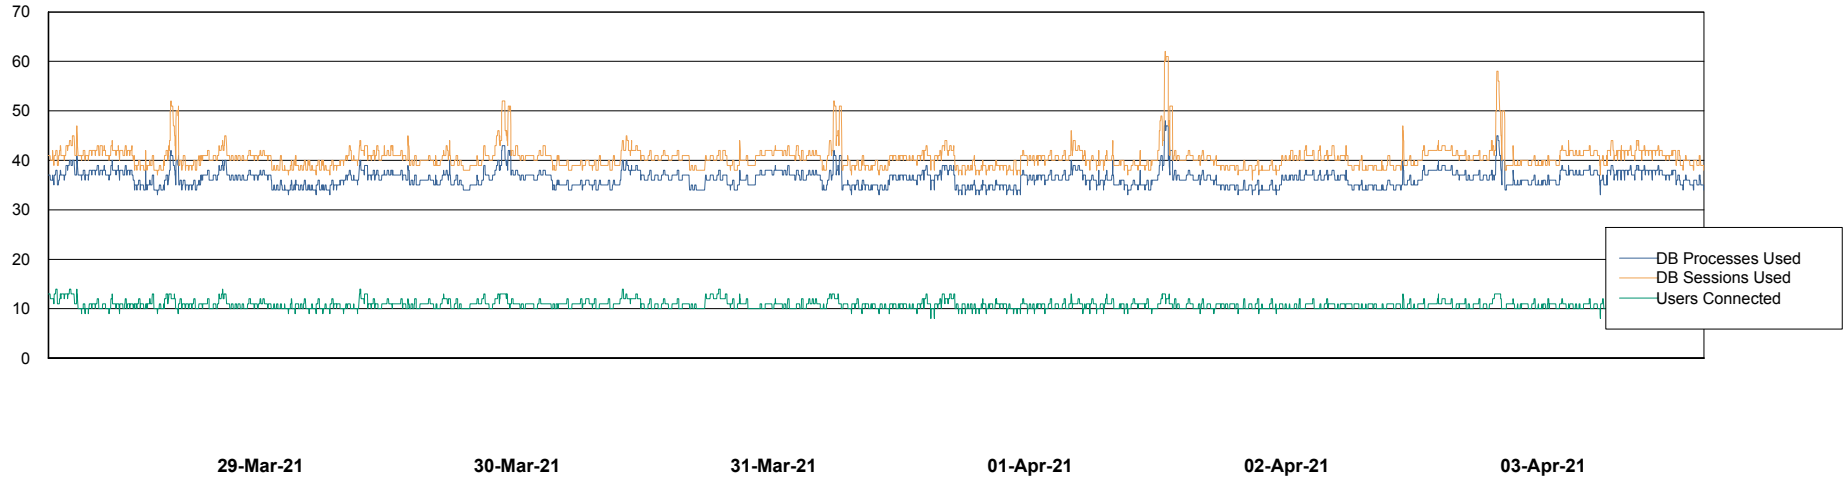

Database Performance SPODB_BI