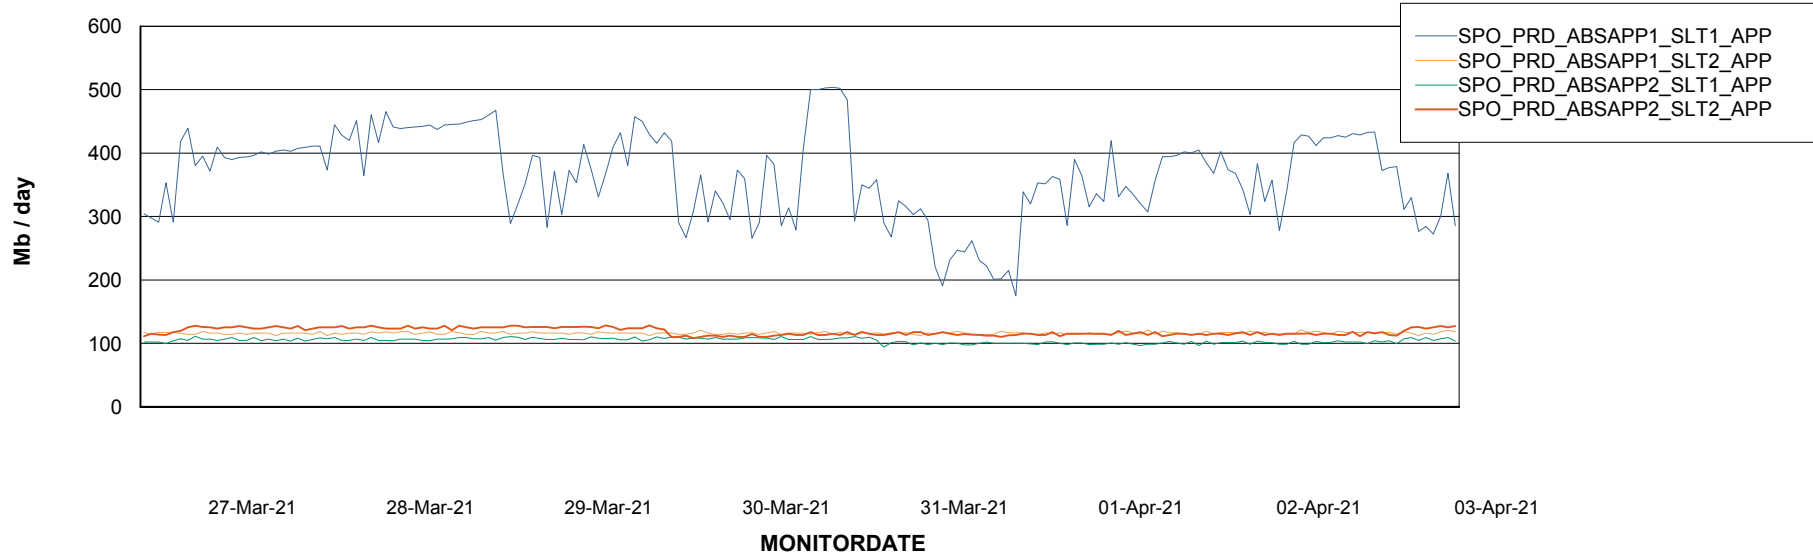

Standby Database Health SPO_Production Silver

Recovery lag for last 7 days

Weekly SLA Customer Report

Customer SPO_Production Silver
Database ID 57

ABSolute Application Server Services

Avg memory used per ABS Server Service