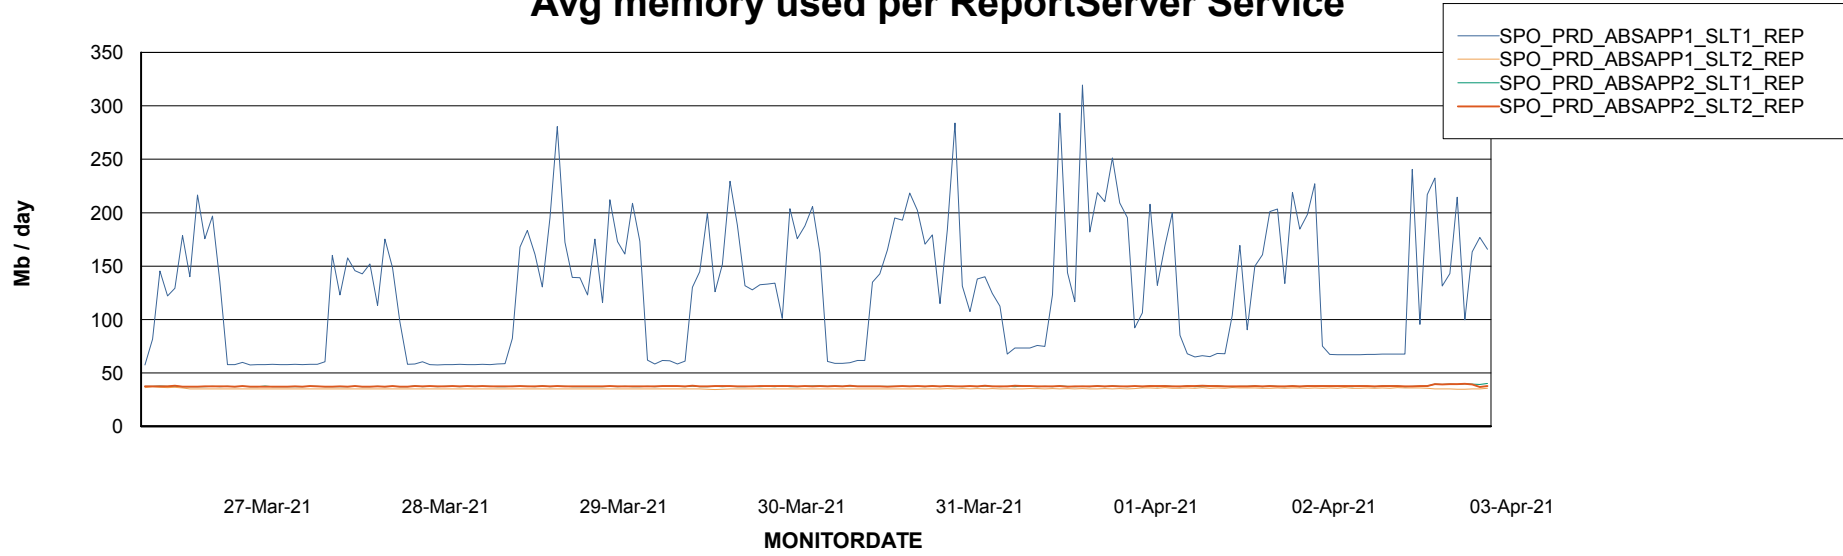

Avg users per day per ABS server

Weekly SLA Customer Report

Customer SPO_Production Silver
Database ID 57

ABSSolute Application ReportServer Services

Avg memory used per ReportServer Service

Weekly SLA Customer Report