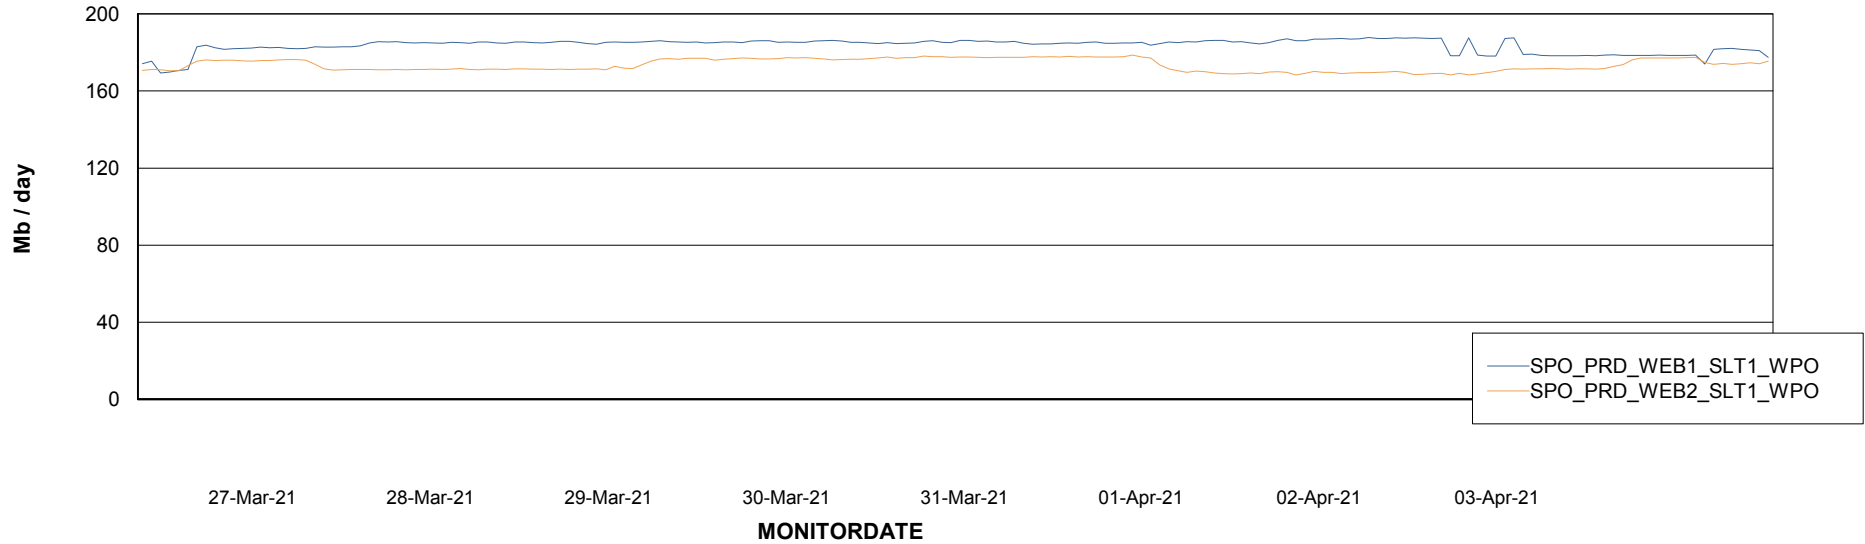

ABSSolute Web Component Services

Avg memory used per ABS Web component