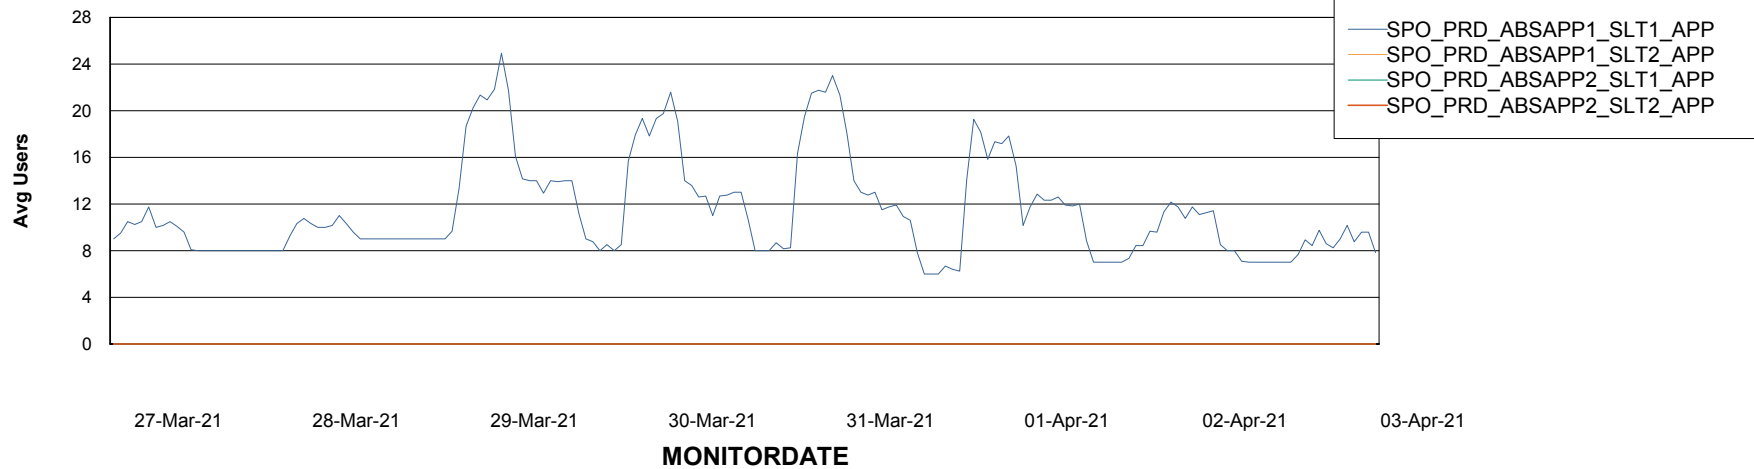

Avg users per day per ABS server