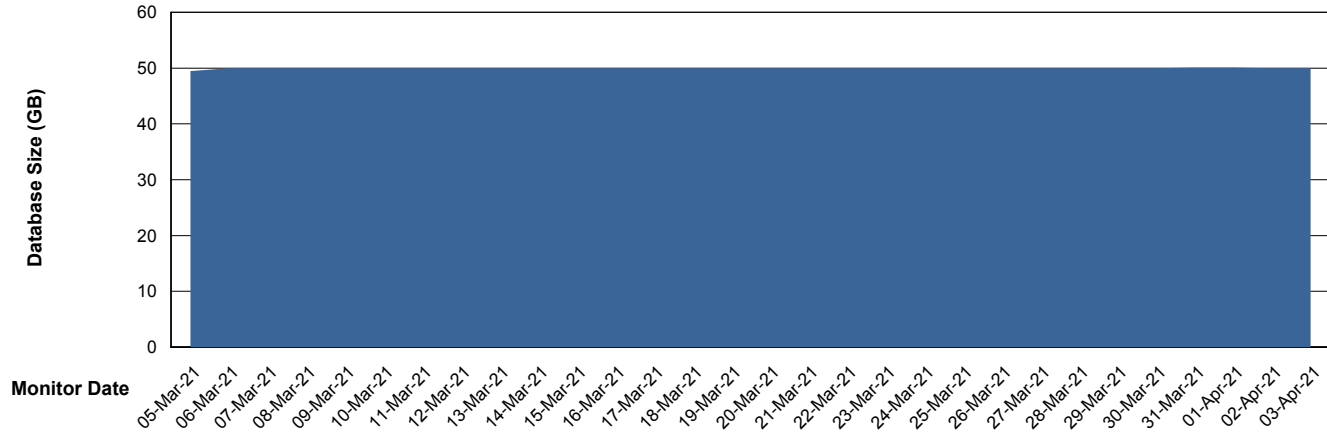

Weekly SLA Customer Report

Customer SPO_Production Silver
Database ID 57

Database Performance SPODB_BI

Weekly SLA Customer Report

Customer SPO_Production Silver
Database ID 57

Database Performance SPODB_Production

Weekly SLA Customer Report

Customer SPO_Production Silver
Database ID 57

Database Performance SPODB_Standby

Weekly SLA Customer Report

Customer SPO_Production Silver
Database ID 57

DATABASE SIZE SPODB_BI

Database growth over last month

DATABASE SIZE SPODB_Production

Database growth over last month

Weekly SLA Customer Report

Customer SPO_Production Silver
Database ID 57

Database Tablespace		SPODB_BI		
Date	Tablespace Name	Filesize (Gb)	Usedsize (Gb)	Percentage free
03-Apr-21	ABSDATA	28	21	25
	INDX	32	28	13
02-Apr-21	ABSDATA	28	21	25
	INDX	32	28	13
01-Apr-21	ABSDATA	28	21	25
	INDX	32	28	13
31-Mar-21	ABSDATA	28	21	25
	INDX	32	28	13
30-Mar-21	ABSDATA	28	21	25
	INDX	32	28	13
29-Mar-21	ABSDATA	28	21	25
	INDX	32	28	13
28-Mar-21	ABSDATA	28	21	25
	INDX	32	28	13