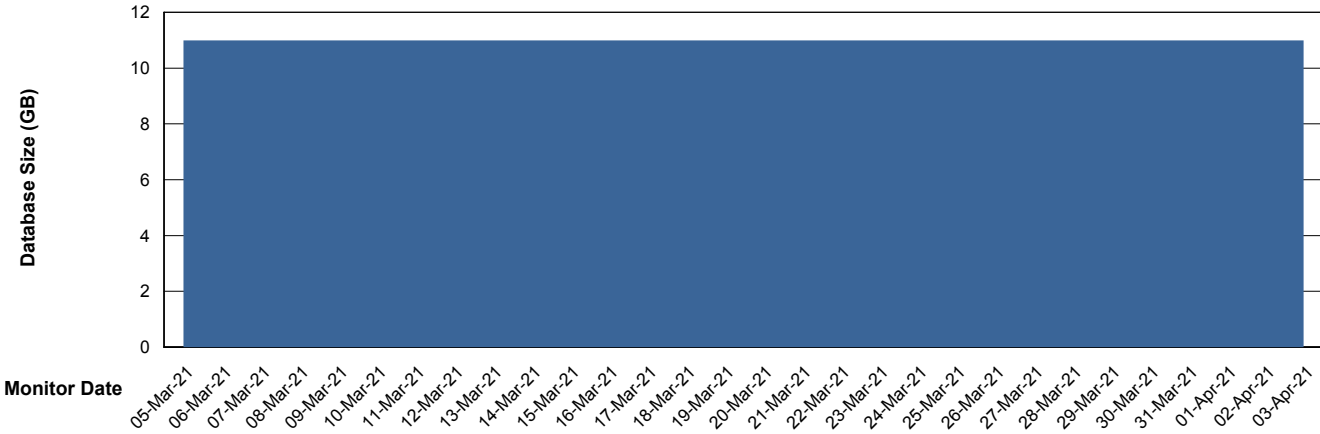

Weekly SLA Customer Report

Customer SPI_Production
Database ID 49

Database Performance SPIDB_Production

Weekly SLA Customer Report

Customer SPI_Production
Database ID 49

Database Performance SPIDB_Standby

Weekly SLA Customer Report

Customer SPI_Production
 Database ID 49

DATABASE SIZE SPIDB_Production

Database growth over last month

Database Tablespace SPIDB_Production

Date	Tablespace Name	Filesize (Gb)	Usedsize (Gb)	Percentage free
03-Apr-21	ABSDATA	4	3	25
	INDX	8	4	50
02-Apr-21	ABSDATA	4	3	25
	INDX	8	4	50
01-Apr-21	ABSDATA	4	3	25
	INDX	8	4	50
31-Mar-21	ABSDATA	4	3	25
	INDX	8	4	50
30-Mar-21	ABSDATA	4	3	25
	INDX	8	4	50
29-Mar-21	ABSDATA	4	3	25
	INDX	8	4	50
28-Mar-21	ABSDATA	4	3	25
	INDX	8	4	50