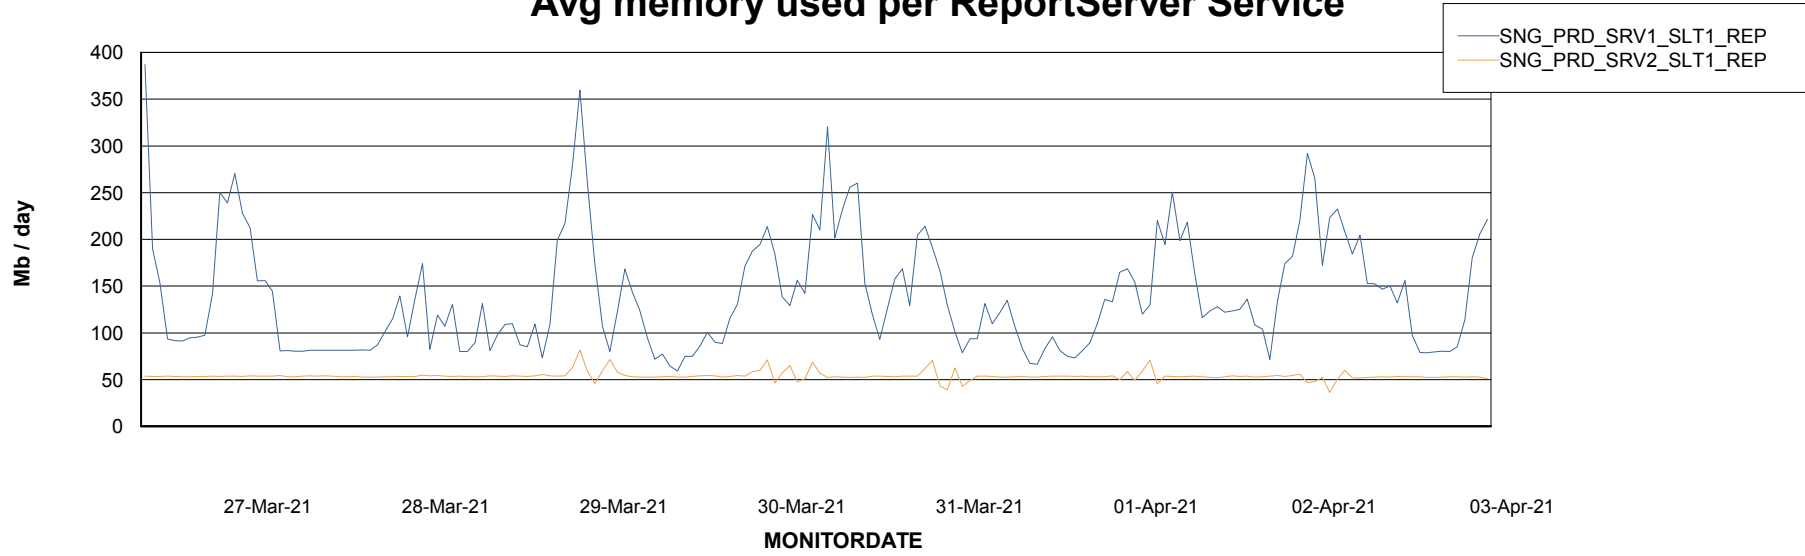

ABSSolute Application ReportServer Services

Avg memory used per ReportServer Service