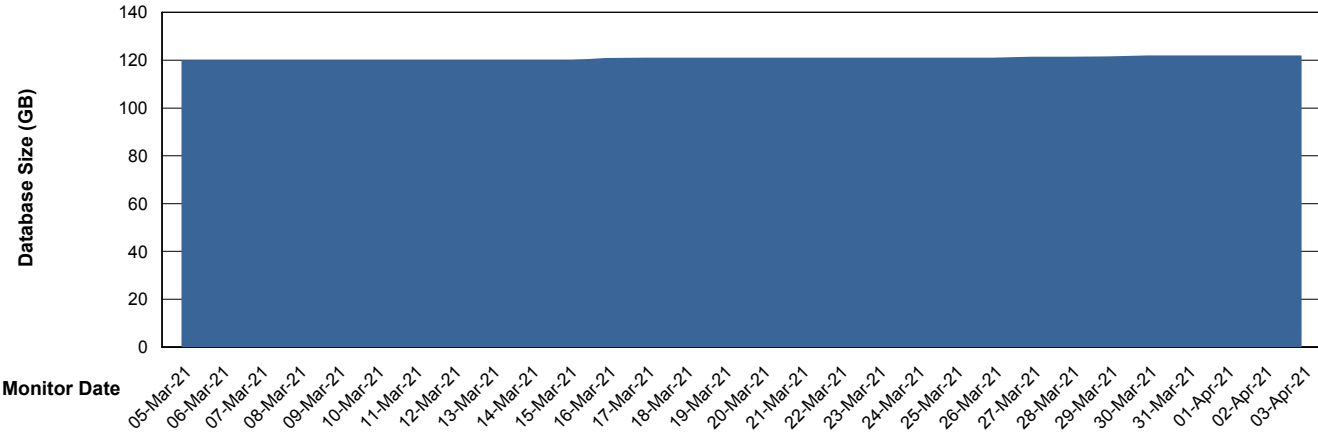

Weekly SLA Customer Report

Customer SNG_Production
Database ID 70

Database Performance SNGDB_Production

Weekly SLA Customer Report

Customer SNG_Production
 Database ID 70

DATABASE SIZE SNGDB_Production

Database growth over last month

Database Tablespace SNGDB_Production

Date	Tablespace Name	Filesize (Gb)	Usedsize (Gb)	Percentage free
03-Apr-21	ABSDATA	40	27	33
	INDX	80	68	15
02-Apr-21	ABSDATA	40	27	33
	INDX	80	68	15
01-Apr-21	ABSDATA	40	27	33
	INDX	80	68	15
31-Mar-21	ABSDATA	40	27	33
	INDX	80	68	15
30-Mar-21	ABSDATA	40	27	33
	INDX	80	68	15
29-Mar-21	ABSDATA	40	27	33
	INDX	80	68	15
28-Mar-21	ABSDATA	40	27	33
	INDX	80	68	15