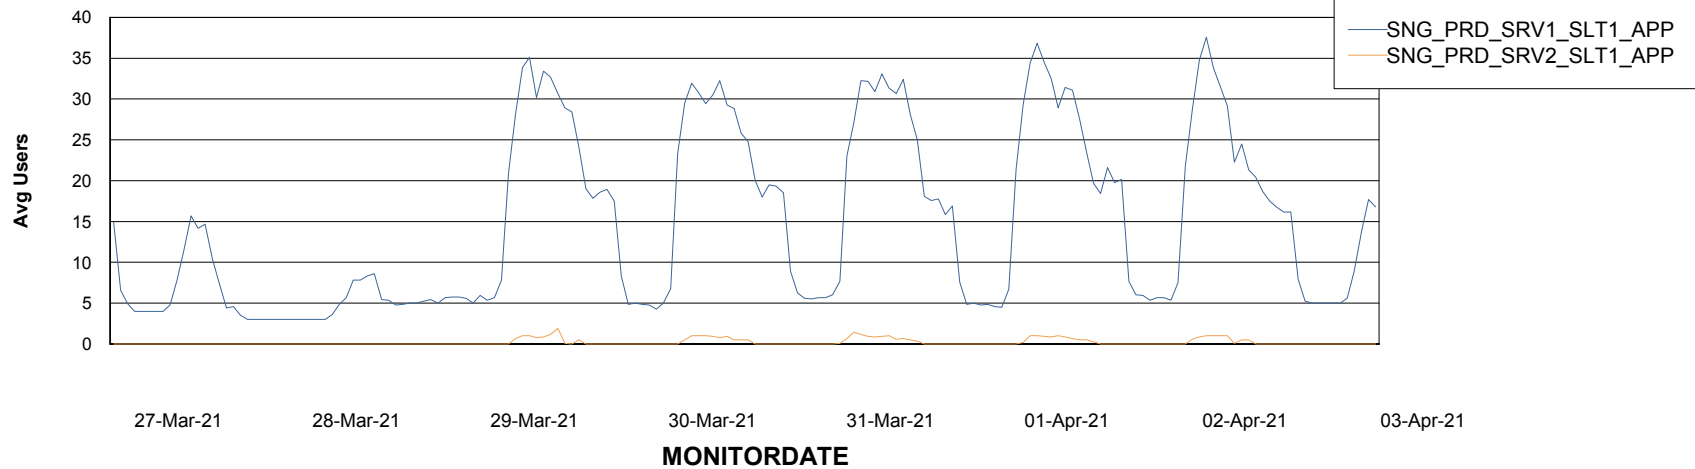

Weekly SLA Customer Report

Customer SNG_Production
Database ID 70

ABSSolute Application Server Services

Avg memory used per ABS Server Service

Avg users per day per ABS server

Weekly SLA Customer Report

Customer SNG_Production
Database ID 70