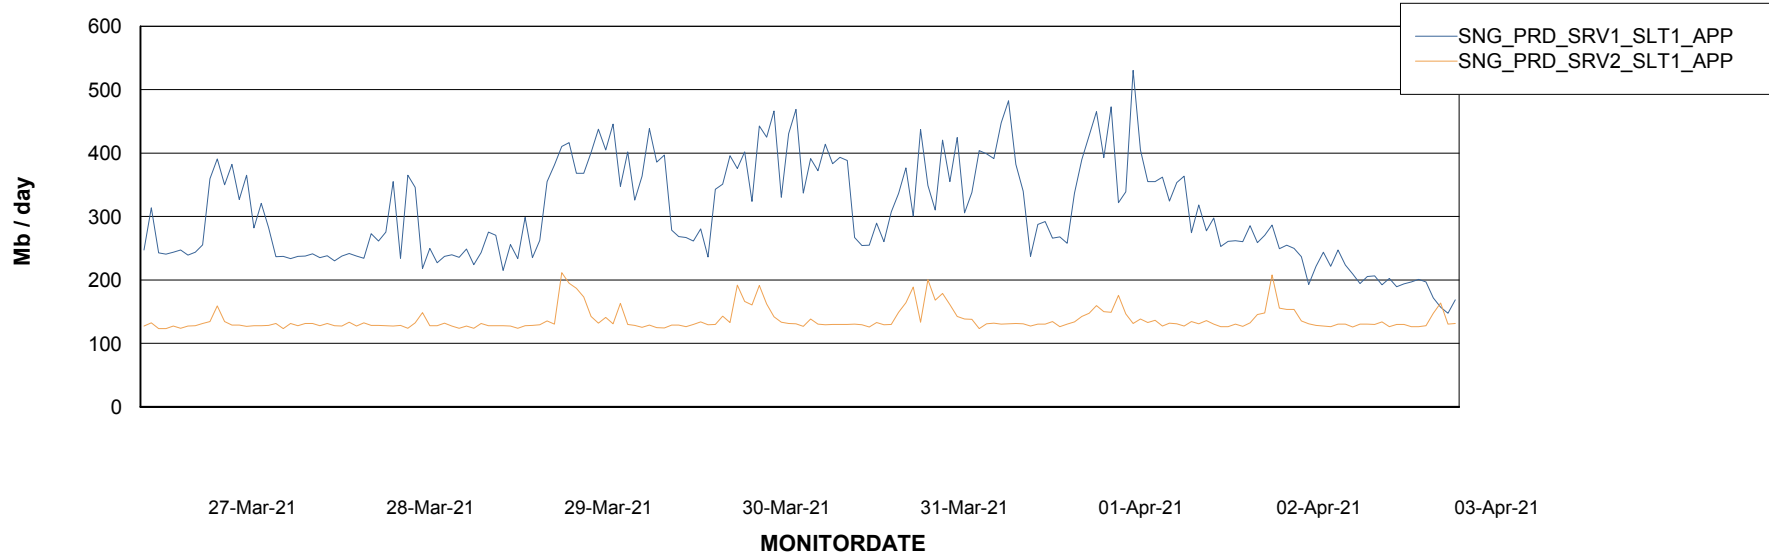

Database Tablespace SNGDB_Production

Date	Tablespace Name	Filesize (Gb)	Usedsize (Gb)	Percentage free
03-Apr-21	ABSDATA	40	27	33
	INDX	80	68	15
02-Apr-21	ABSDATA	40	27	33
	INDX	80	68	15
01-Apr-21	ABSDATA	40	27	33
	INDX	80	68	15
31-Mar-21	ABSDATA	40	27	33
	INDX	80	68	15
30-Mar-21	ABSDATA	40	27	33
	INDX	80	68	15
29-Mar-21	ABSDATA	40	27	33
	INDX	80	68	15
28-Mar-21	ABSDATA	40	27	33
	INDX	80	68	15

Weekly SLA Customer Report

Customer SNG_Production
Database ID 70

ABSSolute Application Server Services

Avg memory used per ABS Server Service

Avg users per day per ABS server

Weekly SLA Customer Report

Customer SNG_Production
Database ID 70