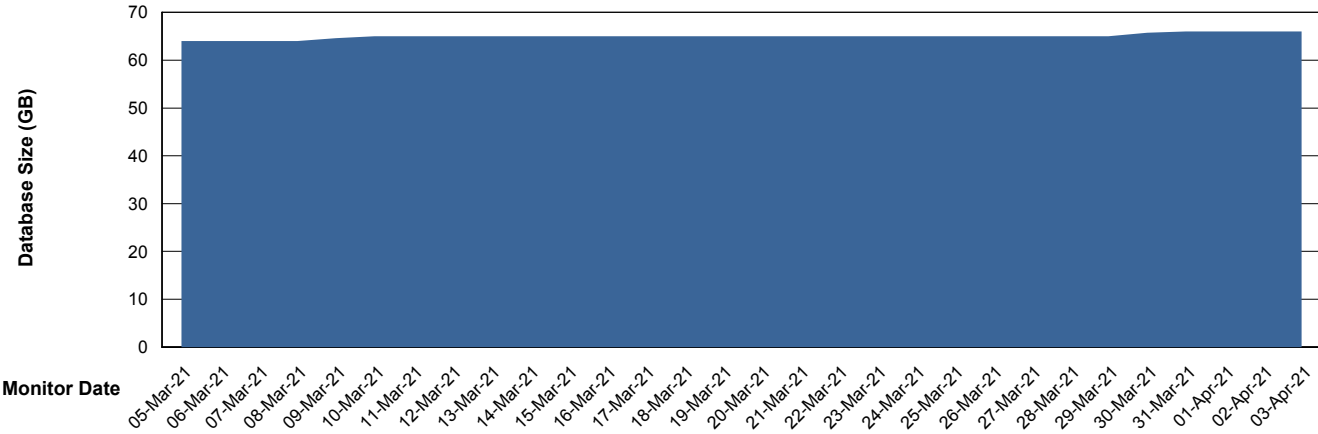

Weekly SLA Customer Report

Customer RSS Production
Database ID 52

Database Performance RSS_DB_Primary (2020)

Weekly SLA Customer Report

Customer RSS Production
Database ID 52

Database Performance RSS_DB_Standby (2020)

Weekly SLA Customer Report

Customer RSS Production
 Database ID 52

DATABASE SIZE RSS_DB_Primary (2020)

Database growth over last month

Database Tablespace RSS_DB_Primary (2020)

Date	Tablespace Name	Filesize (Gb)	Usedsize (Gb)	Percentage free
03-Apr-21	ABSDATA	42	32	24
	INDX	37	33	11
02-Apr-21	ABSDATA	42	32	24
	INDX	37	33	11
01-Apr-21	ABSDATA	42	32	24
	INDX	37	33	11
31-Mar-21	ABSDATA	42	31	26
	INDX	37	33	11
30-Mar-21	ABSDATA	42	31	26
	INDX	37	33	11
29-Mar-21	ABSDATA	42	31	26
	INDX	37	32	14
28-Mar-21	ABSDATA	42	31	26
	INDX	37	32	14