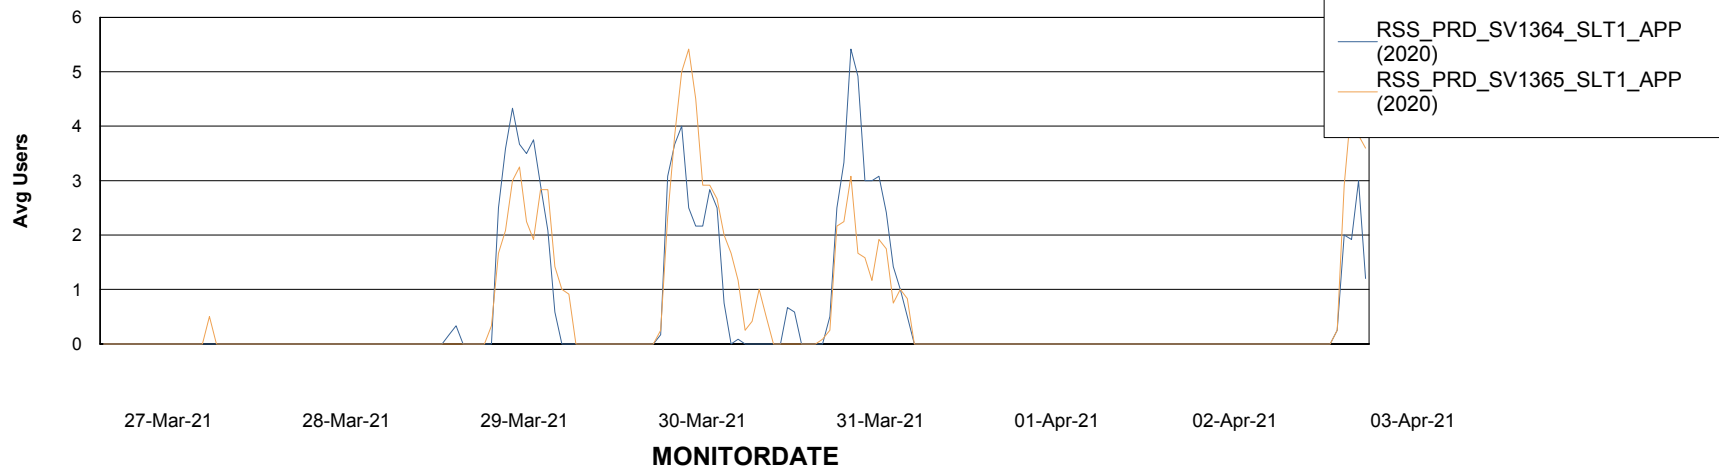

Weekly SLA Customer Report

Customer RSS Production
Database ID 52

ABSSolute Application Server Services

Avg memory used per ABS Server Service

Avg users per day per ABS server

Weekly SLA Customer Report

Customer RSS Production
Database ID 52