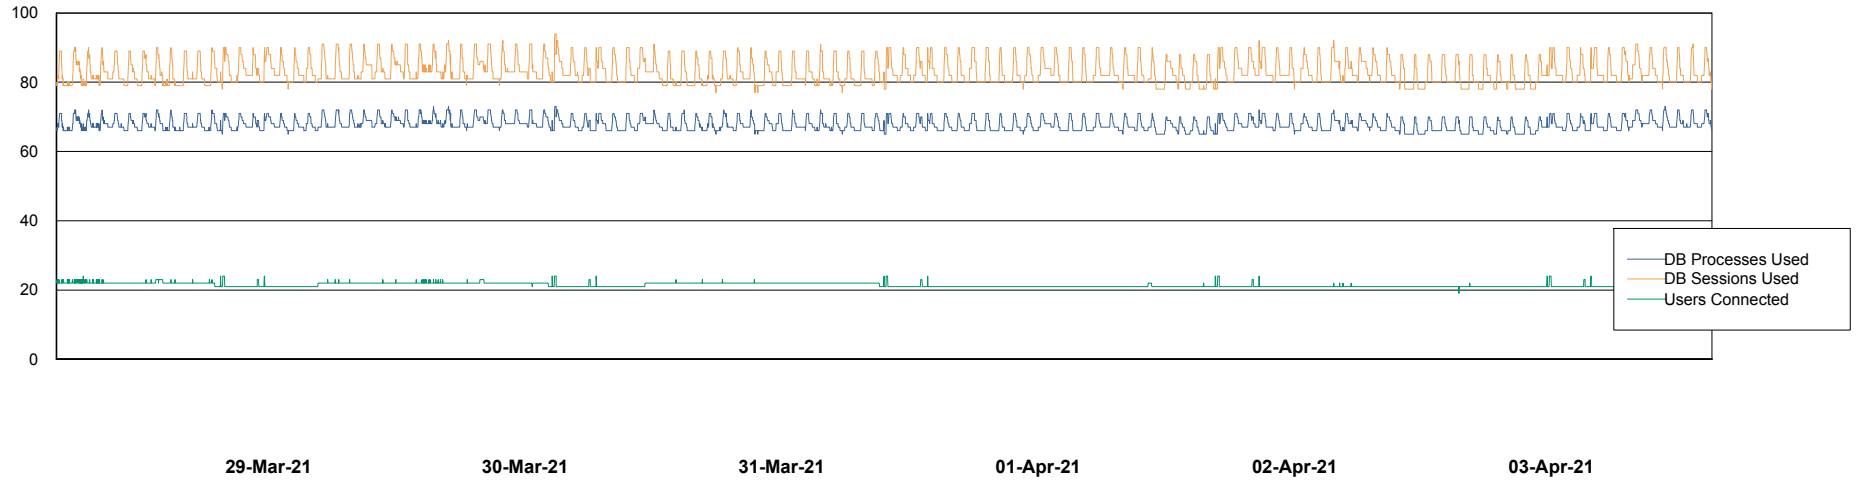

Weekly SLA Customer Report

Customer RSS Production
Database ID 52

Database Performance RSS_DB_Primary (2020)

Weekly SLA Customer Report

Customer RSS Production
Database ID 52

Database Performance RSS_DB_Standby (2020)