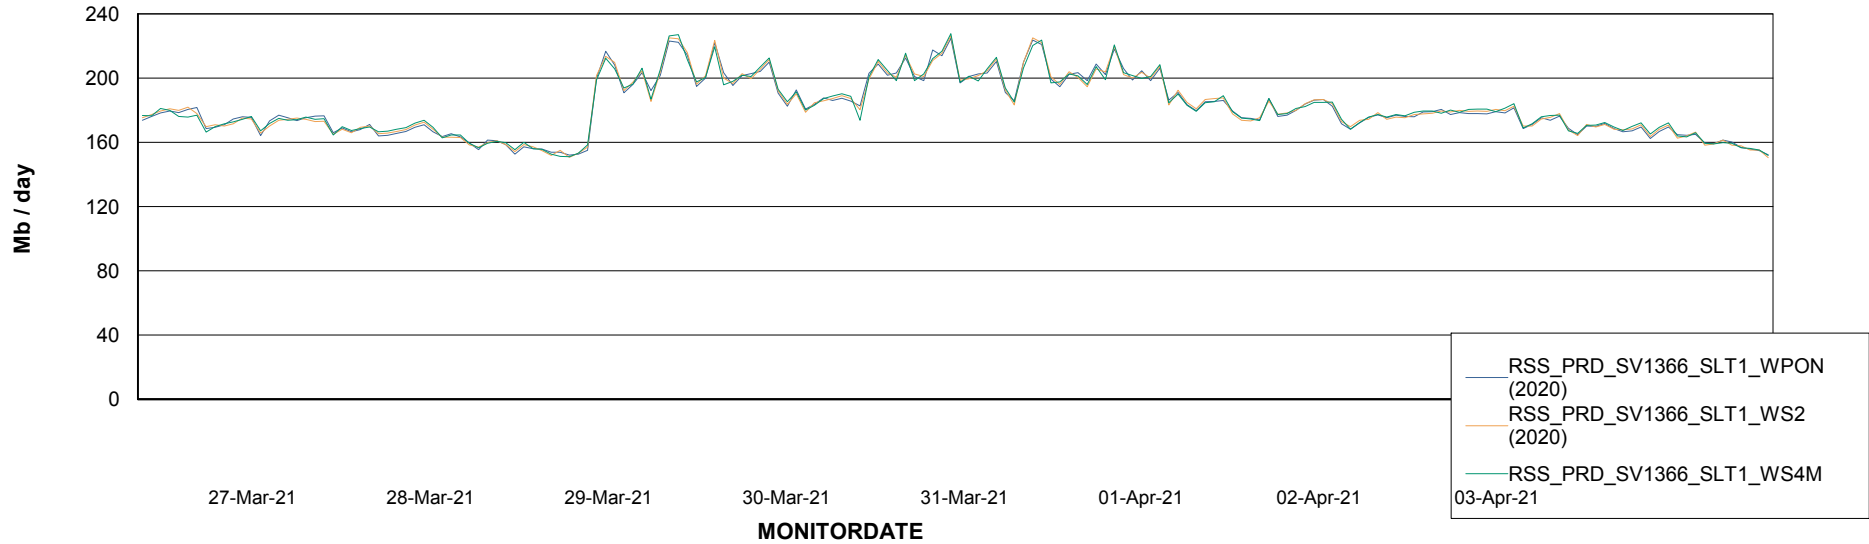

ABSSolute Application ReportServer Services

Avg memory used per ReportServer Service

Weekly SLA Customer Report

Customer RSS Production
Database ID 52

ABSSolute Web Component Services

Avg memory used per ABS Web component