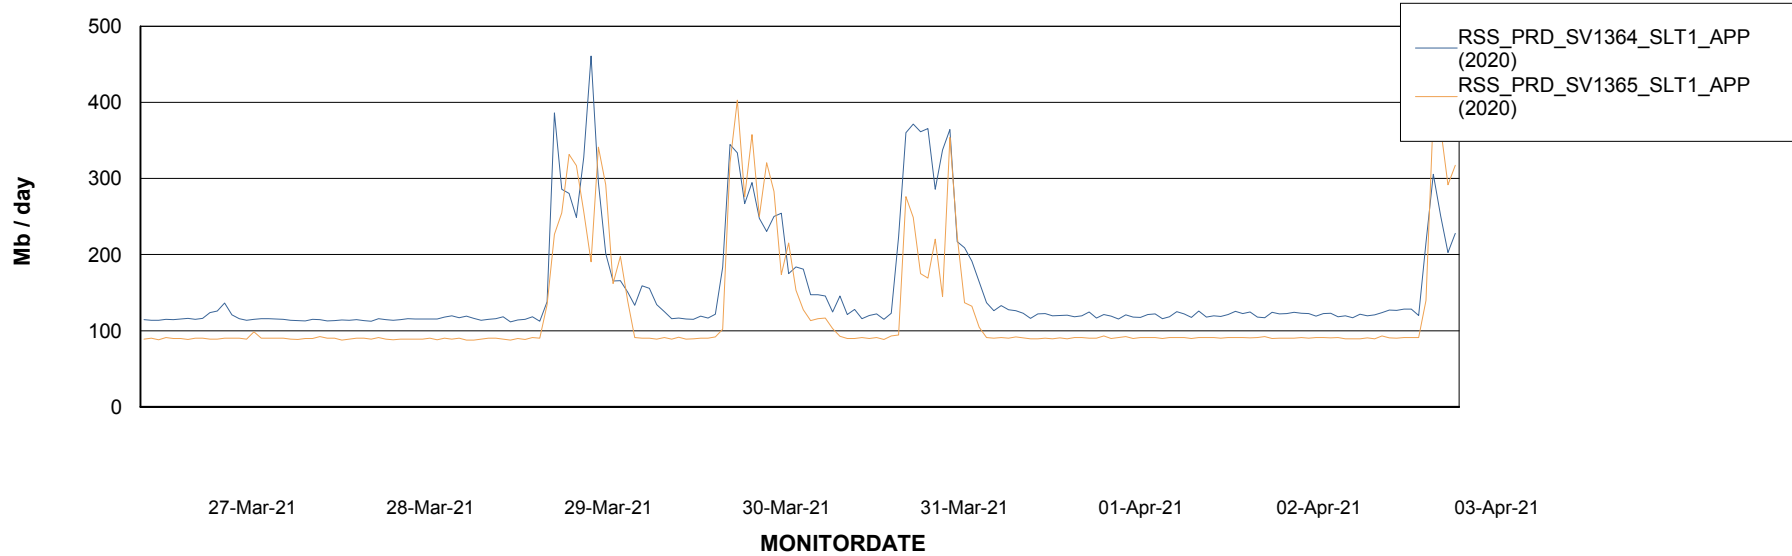

Weekly SLA Customer Report

Customer RSS Production
 Database ID 52

DATABASE SIZE RSS_DB_Primary (2020)

Database growth over last month

Database Tablespace RSS_DB_Primary (2020)

Date	Tablespace Name	Filesize (Gb)	Usedsize (Gb)	Percentage free
03-Apr-21	ABSDATA	42	32	24
	INDX	37	33	11
02-Apr-21	ABSDATA	42	32	24
	INDX	37	33	11
01-Apr-21	ABSDATA	42	32	24
	INDX	37	33	11
31-Mar-21	ABSDATA	42	31	26
	INDX	37	33	11
30-Mar-21	ABSDATA	42	31	26
	INDX	37	33	11
29-Mar-21	ABSDATA	42	31	26
	INDX	37	32	14
28-Mar-21	ABSDATA	42	31	26
	INDX	37	32	14

Weekly SLA Customer Report

Customer RSS Production
Database ID 52

ABSSolute Application Server Services

Avg memory used per ABS Server Service

Avg users per day per ABS server

Weekly SLA Customer Report

Customer RSS Production
Database ID 52