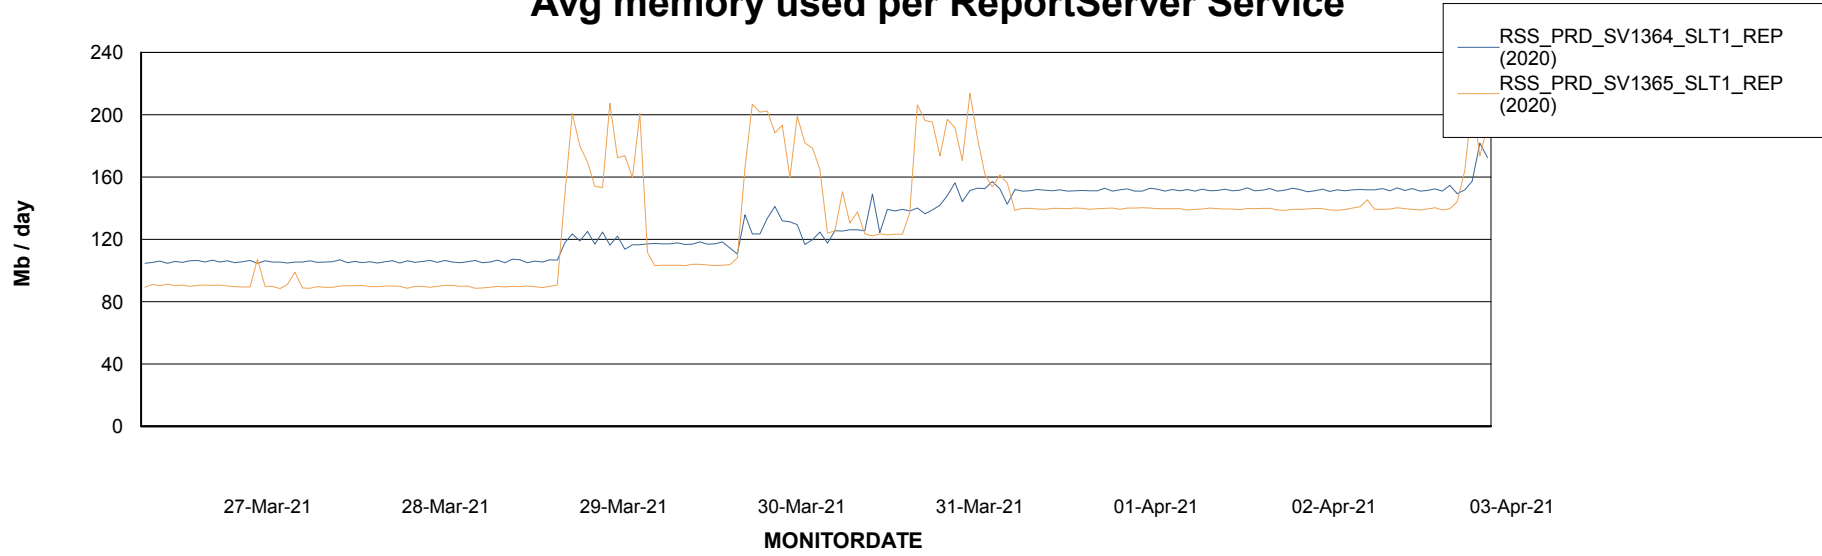

ABSSolute Application ReportServer Services

Avg memory used per ReportServer Service