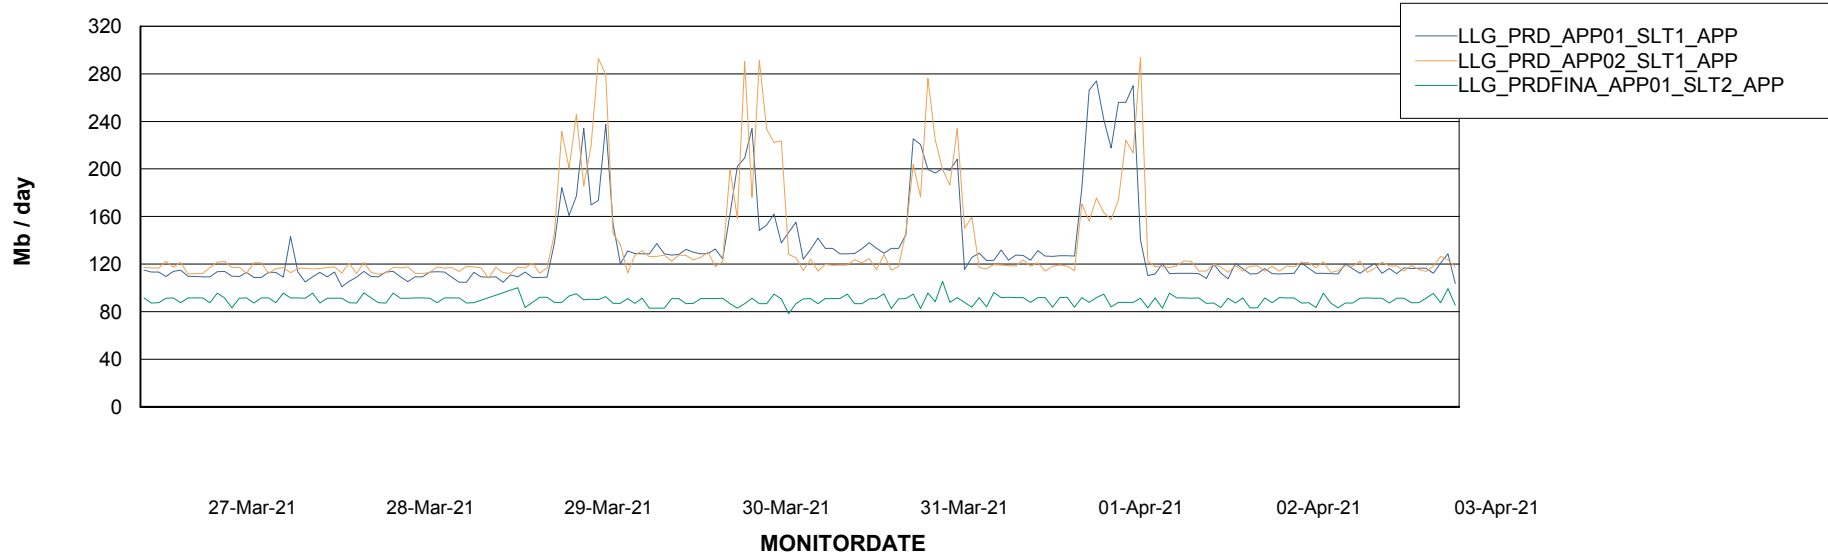

Weekly SLA Customer Report

Customer LLG_Production
Database ID 53

Database Tablespace		LLGDB_Production		
Date	Tablespace Name	Filesize (Gb)	Usedsize (Gb)	Percentage free
03-Apr-21	ABSDATA	114	92	19
	INDX	160	131	18
02-Apr-21	ABSDATA	114	92	19
	INDX	160	131	18
01-Apr-21	ABSDATA	114	92	19
	INDX	160	131	18
31-Mar-21	ABSDATA	114	92	19
	INDX	160	131	18
30-Mar-21	ABSDATA	114	92	19
	INDX	160	131	18
29-Mar-21	ABSDATA	114	92	19
	INDX	160	131	18
28-Mar-21	ABSDATA	114	92	19
	INDX	160	131	18

Weekly SLA Customer Report

Customer LLG_Production
Database ID 53

ABSSolute Application Server Services

Avg memory used per ABS Server Service

Weekly SLA Customer Report

Customer LLG_Production
Database ID 53