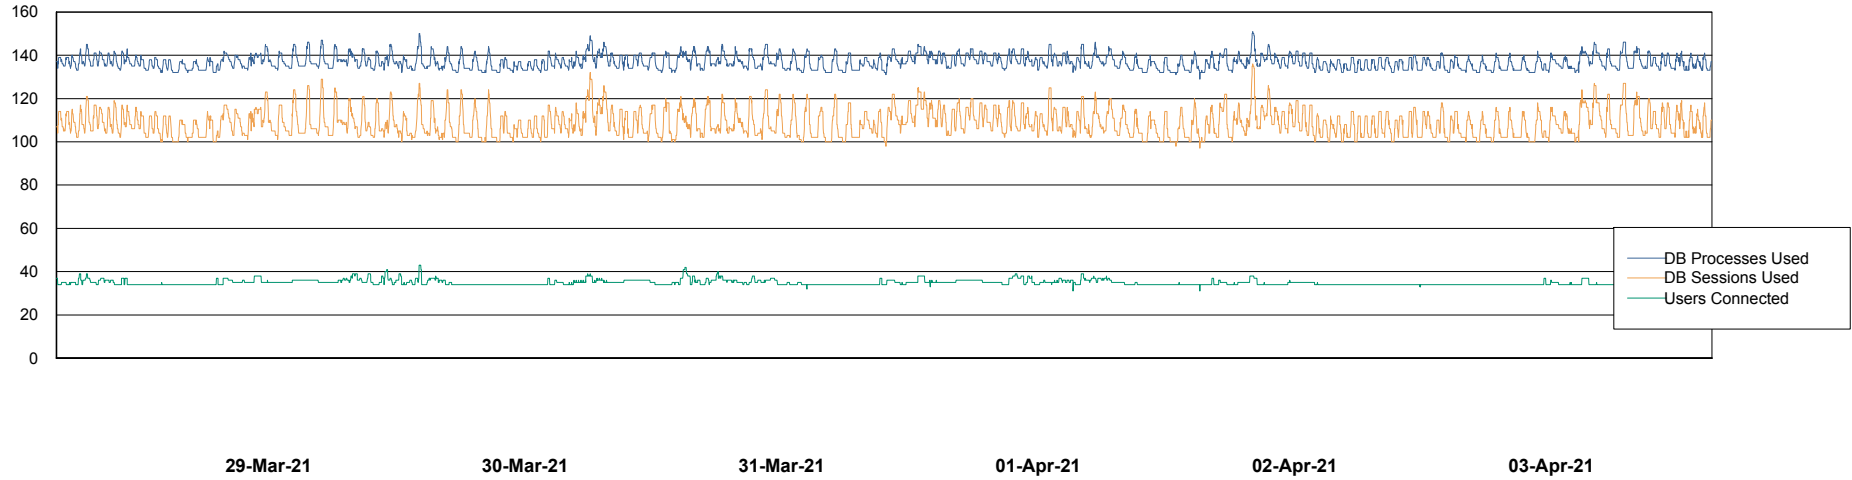

Weekly SLA Customer Report

Customer LLG_Production
Database ID 53

Database Performance LLGDB_BI02

Weekly SLA Customer Report

Customer LLG_Production
Database ID 53

Database Performance LLGDB_Production

Weekly SLA Customer Report