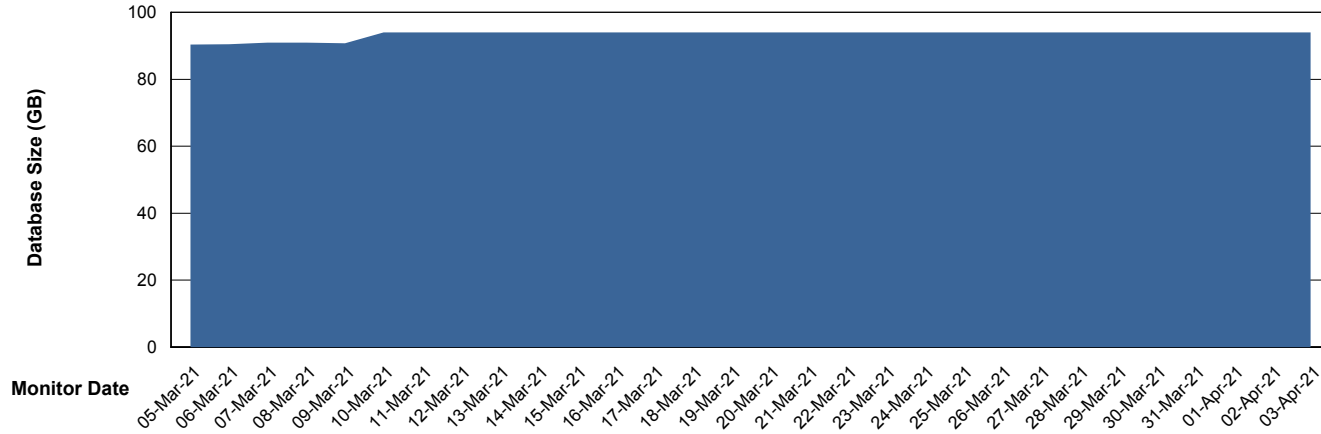

Customer LLG_Production
Database ID 53

Database Performance LLGDB_Standby

Weekly SLA Customer Report

Customer LLG_Production
Database ID 53

DATABASE SIZE LLGDB_BI02

Database growth over last month

DATABASE SIZE LLGDB_Production

Database growth over last month

Weekly SLA Customer Report

Customer LLG_Production
Database ID 53

Database Tablespace LLGDB_BI02

Date	Tablespace Name	Filesize (Gb)	Usedsize (Gb)	Percentage free
03-Apr-21	ABSDATA	100	43	57
	INDX	100	45	55
02-Apr-21	ABSDATA	100	43	57
	INDX	100	45	55
01-Apr-21	ABSDATA	100	43	57
	INDX	100	45	55
31-Mar-21	ABSDATA	100	43	57
	INDX	100	45	55
30-Mar-21	ABSDATA	100	43	57
	INDX	100	45	55
29-Mar-21	ABSDATA	100	43	57
	INDX	100	45	55
28-Mar-21	ABSDATA	100	43	57
	INDX	100	45	55