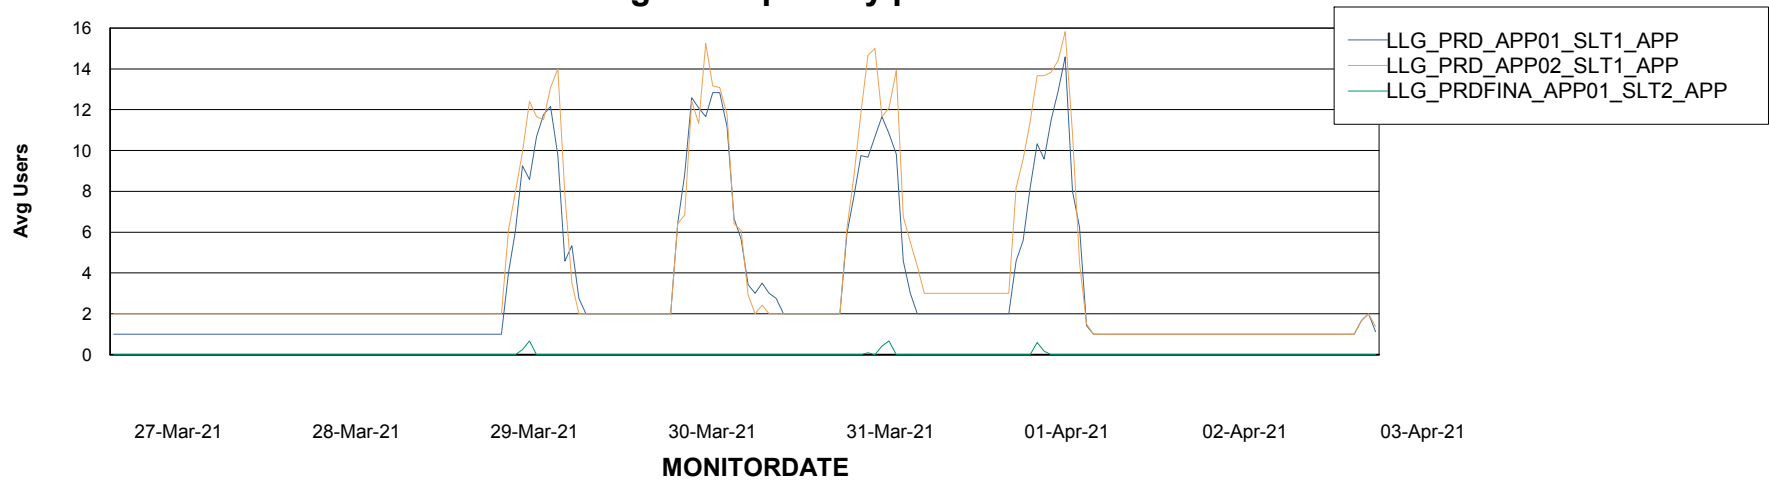

Avg users per day per ABS server