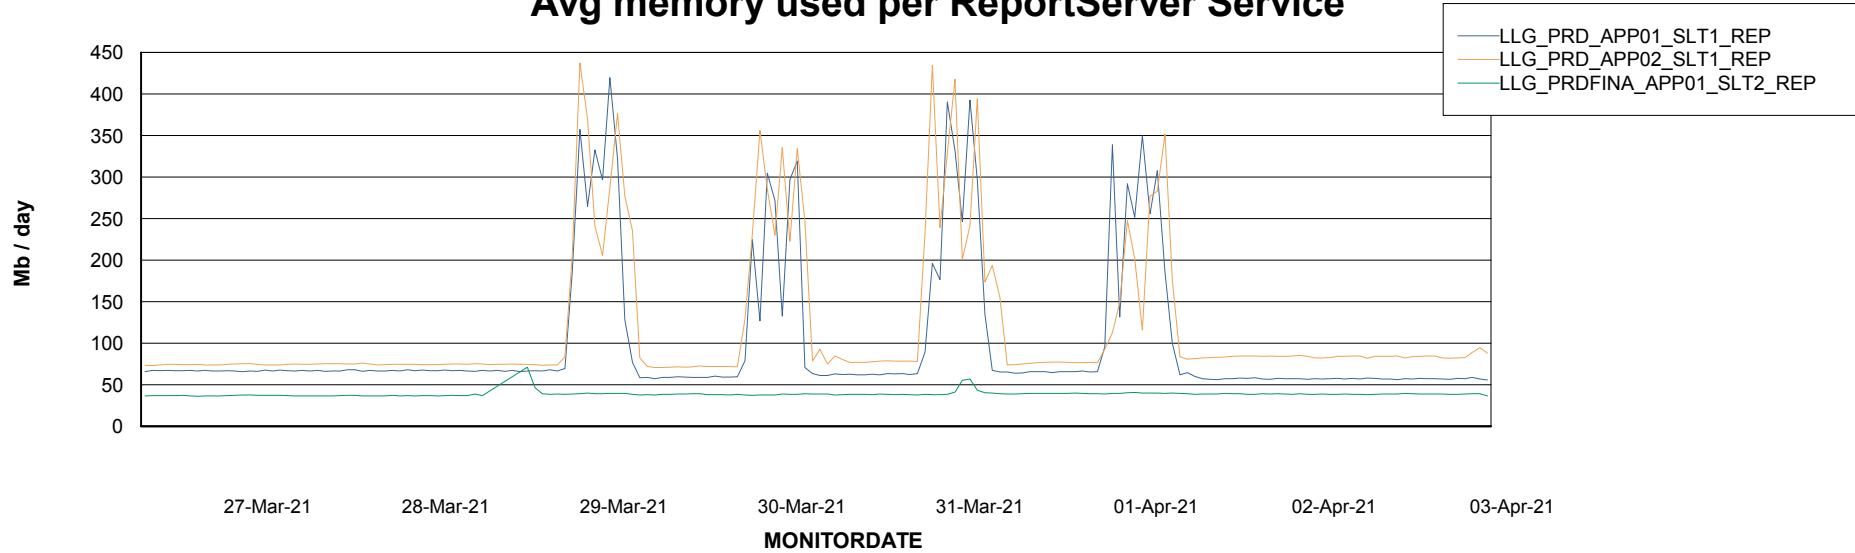

ABSSolute Application Server Services

Avg memory used per ReportServer Service