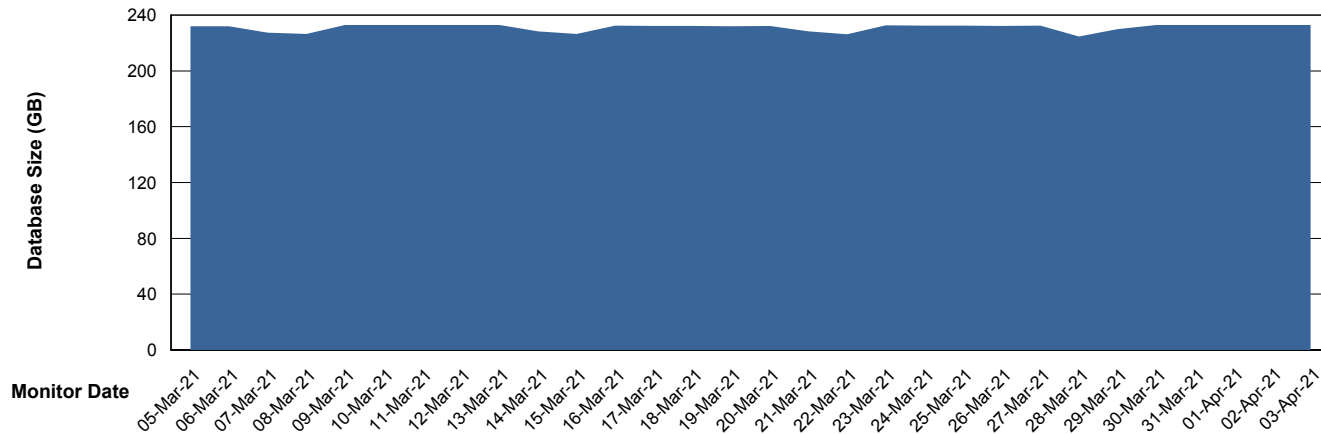

Customer LLG_Production
Database ID 53

Database Performance LLGDB_Standby

Weekly SLA Customer Report

Customer LLG_Production
Database ID 53

DATABASE SIZE LLGDB_BI02

Database growth over last month

DATABASE SIZE LLGDB_Production

Database growth over last month

Weekly SLA Customer Report

Customer LLG_Production
Database ID 53

Database Tablespace LLGDB_BI02

Date	Tablespace Name	Filesize (Gb)	Usedsize (Gb)	Percentage free
03-Apr-21	ABSDATA	100	43	57
	INDX	100	45	55
02-Apr-21	ABSDATA	100	43	57
	INDX	100	45	55
01-Apr-21	ABSDATA	100	43	57
	INDX	100	45	55
31-Mar-21	ABSDATA	100	43	57
	INDX	100	45	55
30-Mar-21	ABSDATA	100	43	57
	INDX	100	45	55
29-Mar-21	ABSDATA	100	43	57
	INDX	100	45	55
28-Mar-21	ABSDATA	100	43	57
	INDX	100	45	55