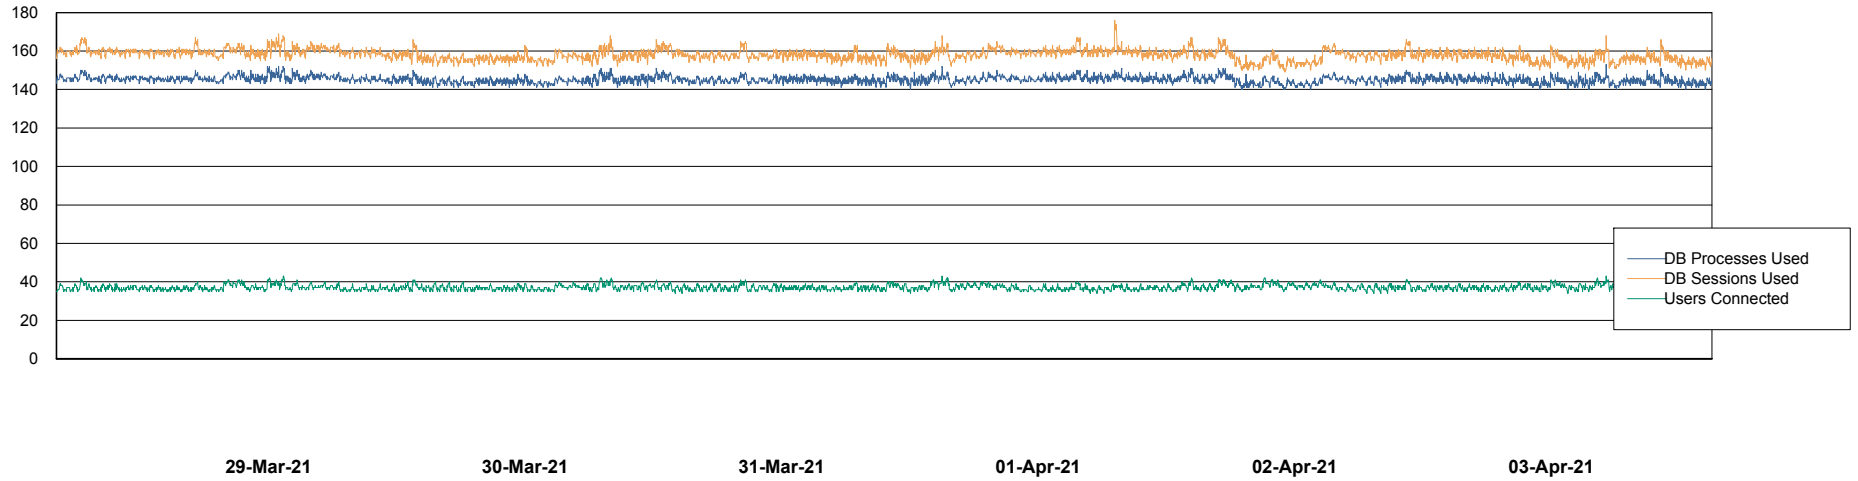

Database Performance LLGDB_BI02