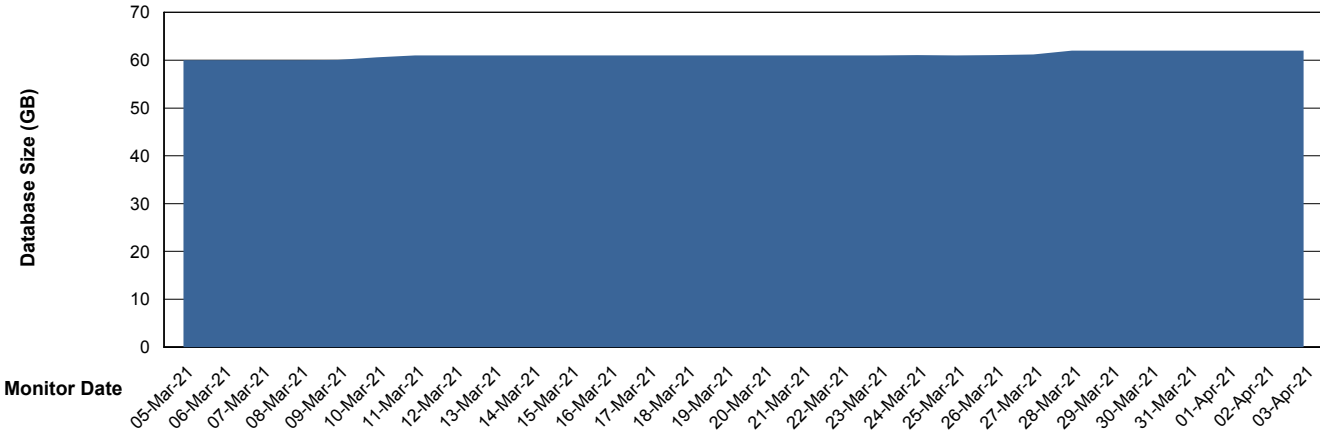

DATABASE SIZE KLADB_Production

Database growth over last month