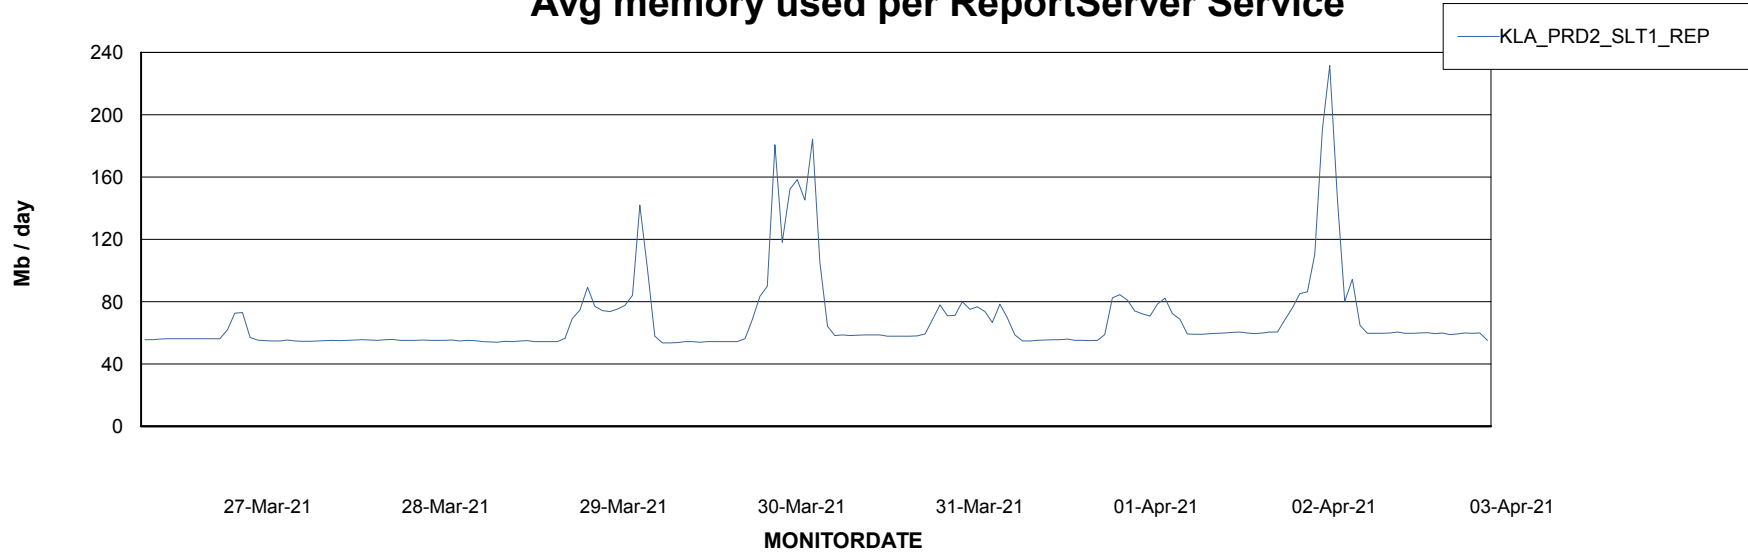

ABSSolute Application ReportServer Services

Avg memory used per ReportServer Service