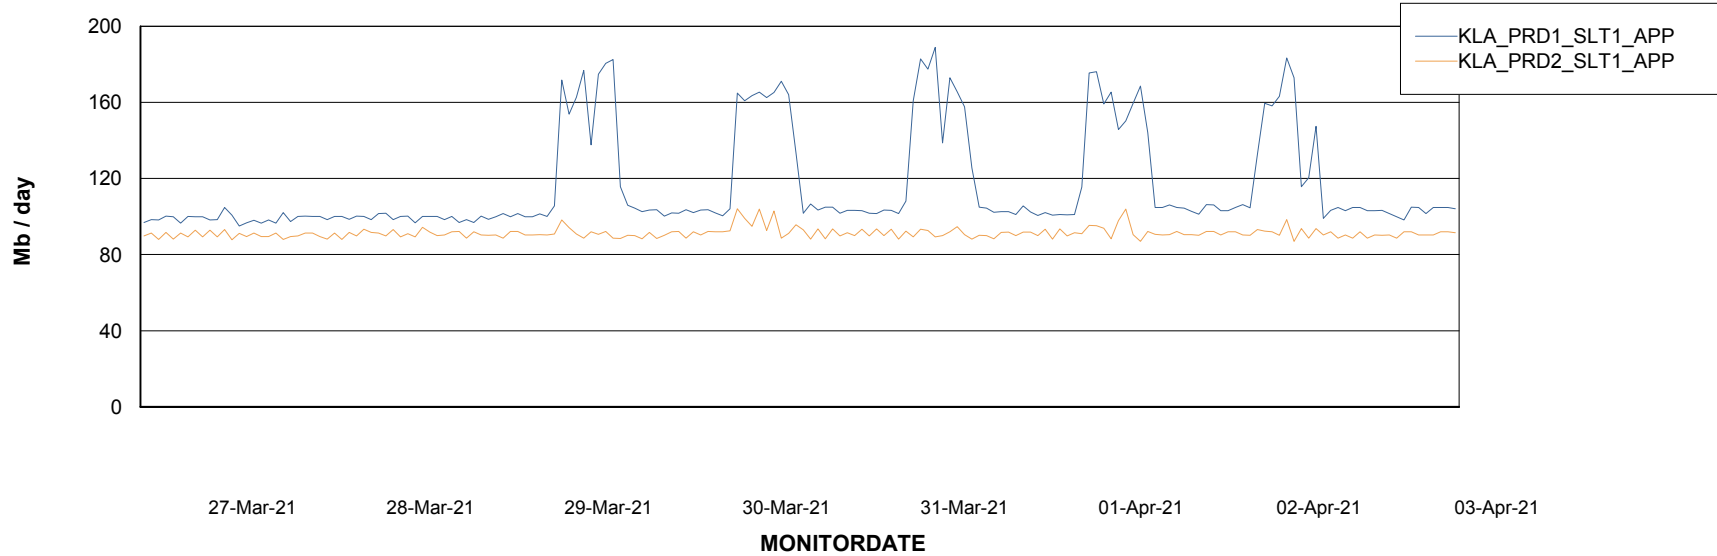

ABSSolute Application Server Services

Avg memory used per ABS Server Service