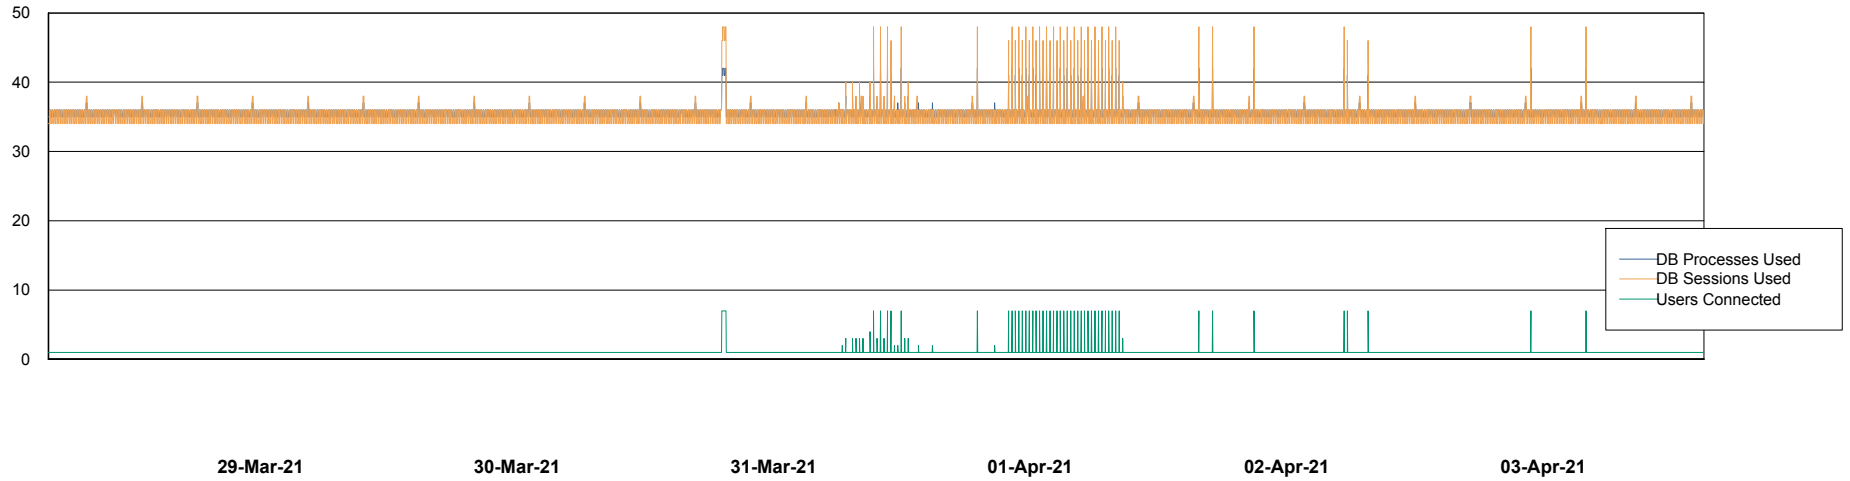

Database Performance KLADB_Standby