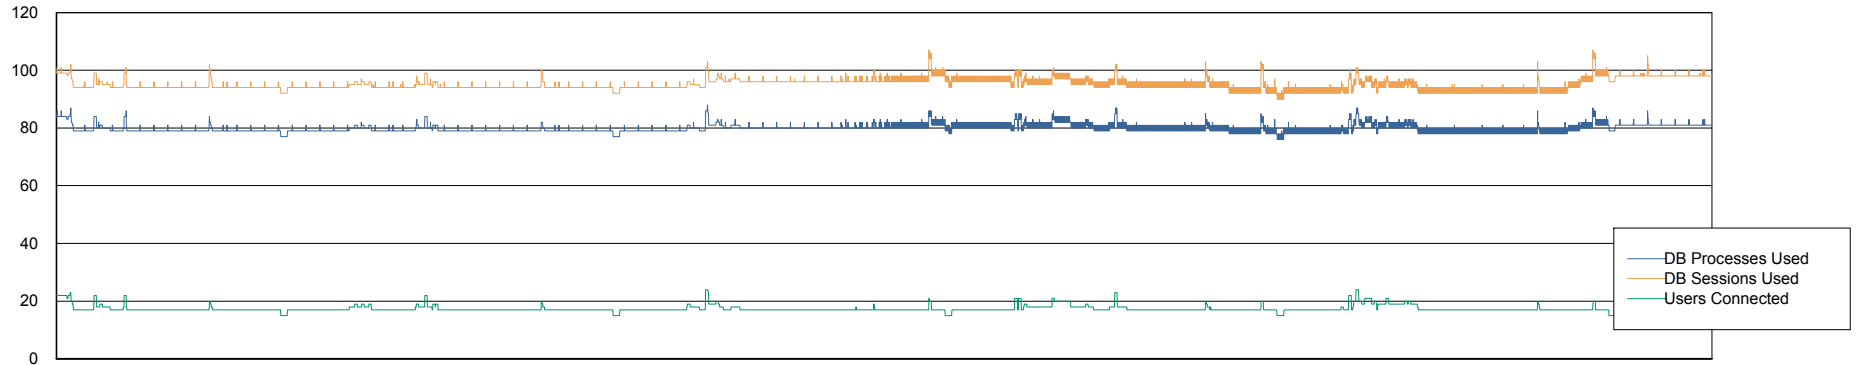

Database Performance KLADB_Production

29-Mar-21 30-Mar-21 31-Mar-21 01-Apr-21 02-Apr-21 03-Apr-21