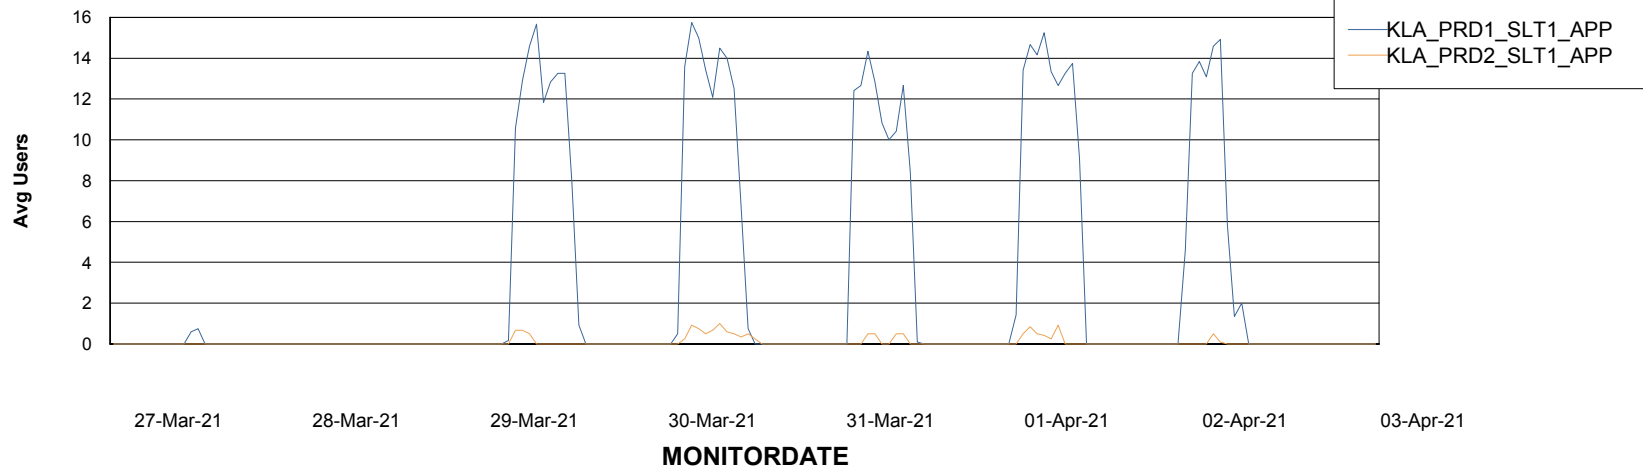

Avg users per day per ABS server