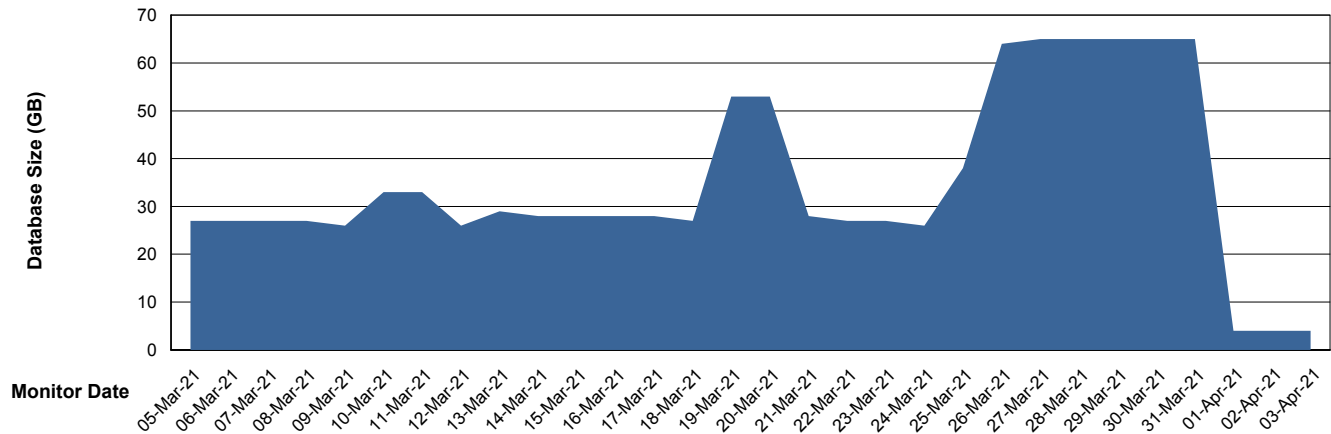

DATABASE SIZE JSG_PRD_YAR

Database growth over last month