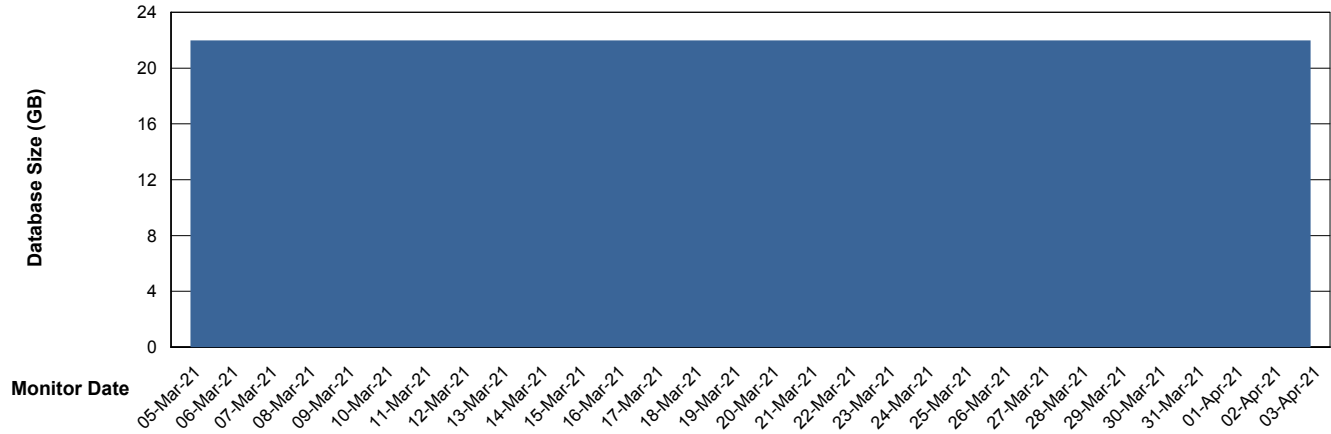

Weekly SLA Customer Report

Customer JSG_Production
Database ID 102

Database Performance JSG_PRD_PICARD_DB

Weekly SLA Customer Report

Customer JSG_Production
Database ID 102

Database Performance JSG_PRD_RIKER_DB

Weekly SLA Customer Report

Customer JSG_Production
Database ID 102

Database Performance JSG_PRD_YAR

Weekly SLA Customer Report

Customer JSG_Production
Database ID 102

DATABASE SIZE JSG_PRD_PICARD_DB

Database growth over last month