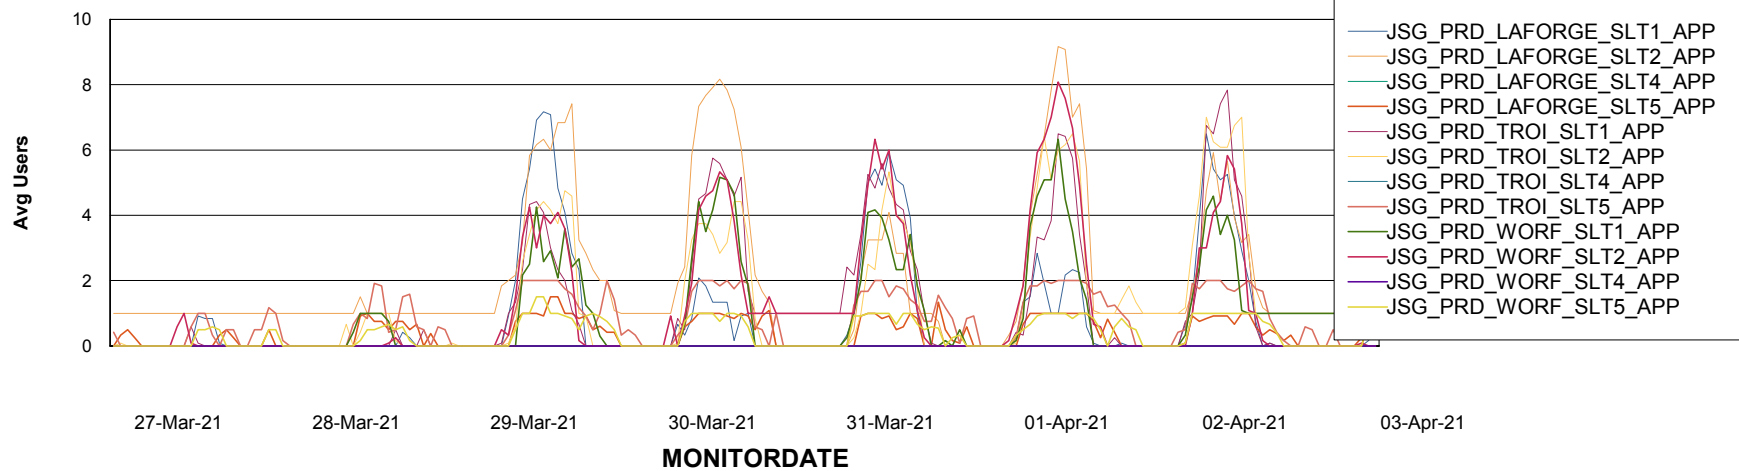

Weekly SLA Customer Report

Customer JSG_Production
Database ID 102

BI last ETL error for	JSG_PRD_YAR
Sat, 3-04-2021	None
Thu, 1-04-2021	None
Sun, 28-03-2021	None
Tue, 30-03-2021	None
Tue, 30-03-2021	None
Thu, 1-04-2021	None
Wed, 31-03-2021	None
Sat, 3-04-2021	None
Fri, 2-04-2021	None
Sun, 28-03-2021	None
Mon, 29-03-2021	None
Wed, 31-03-2021	None
Fri, 2-04-2021	None
Mon, 29-03-2021	None

Weekly SLA Customer Report

Customer JSG_Production
Database ID 102

Standby Database Health JSG_Production

Recovery lag for last 7 days

Weekly SLA Customer Report

Customer JSG_Production
Database ID 102

ABSSolute Application Server Services

Avg memory used per ABS Server Service

Avg users per day per ABS server

Weekly SLA Customer Report

Customer JSG_Production
Database ID 102

ABSSolute Application ReportServer Services

Avg memory used per ReportServer Service