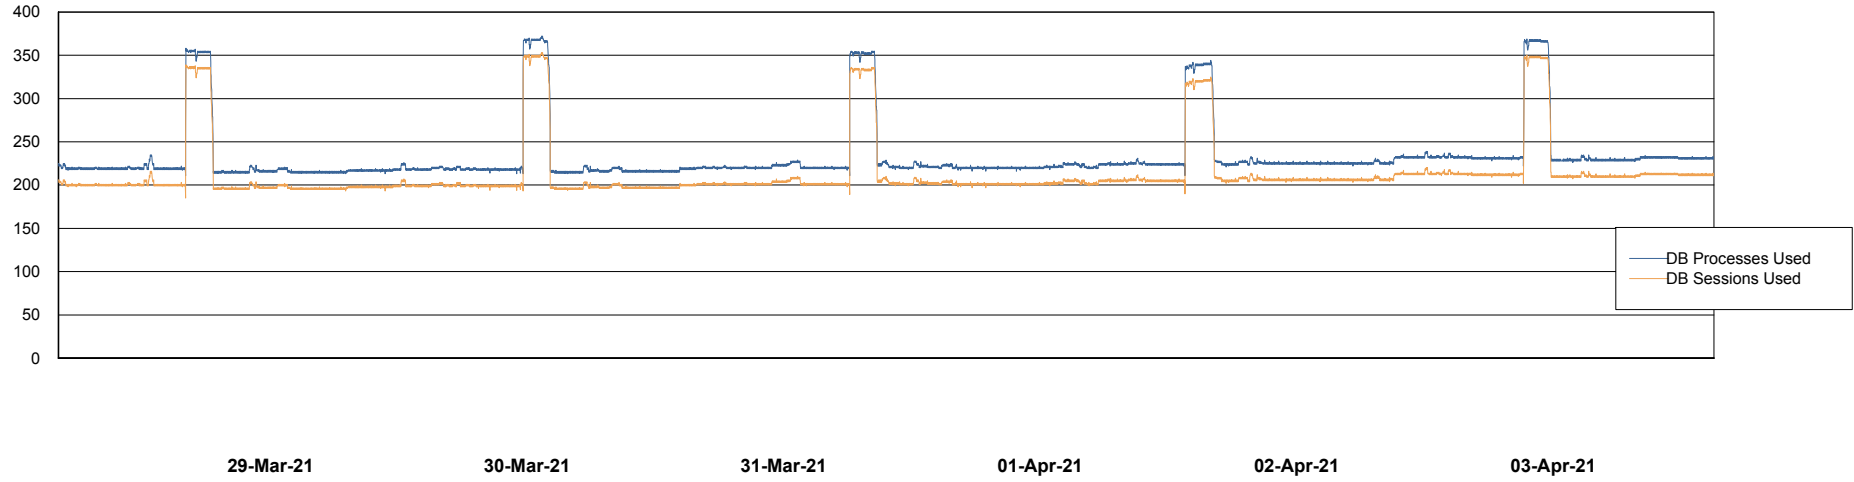

Weekly SLA Customer Report

Customer JSG_Production
Database ID 102

Harddisk Usage JSG_PRD_YAR

	Free disk space on C: (%)	Total disk space on C: (Gb)	Used disk space on C: (Gb)	Free disk space on D: (%)	Total disk space on D: (Gb)	Used disk space on D: (Gb)
03-Apr-21	34	149	99	81	750	144
02-Apr-21	34	149	99	81	750	142
01-Apr-21	33	149	100	81	750	144
31-Mar-21	33	149	101	81	750	142
30-Mar-21	33	149	100	82	750	136
29-Mar-21	32	149	101	81	750	143
28-Mar-21	32	149	102	66	750	258

Weekly SLA Customer Report

Customer JSG_Production
Database ID 102

Database Performance JSG_PRD_PICARD_DB

Weekly SLA Customer Report

Customer JSG_Production
Database ID 102

Database Performance JSG_PRD_RIKER_DB