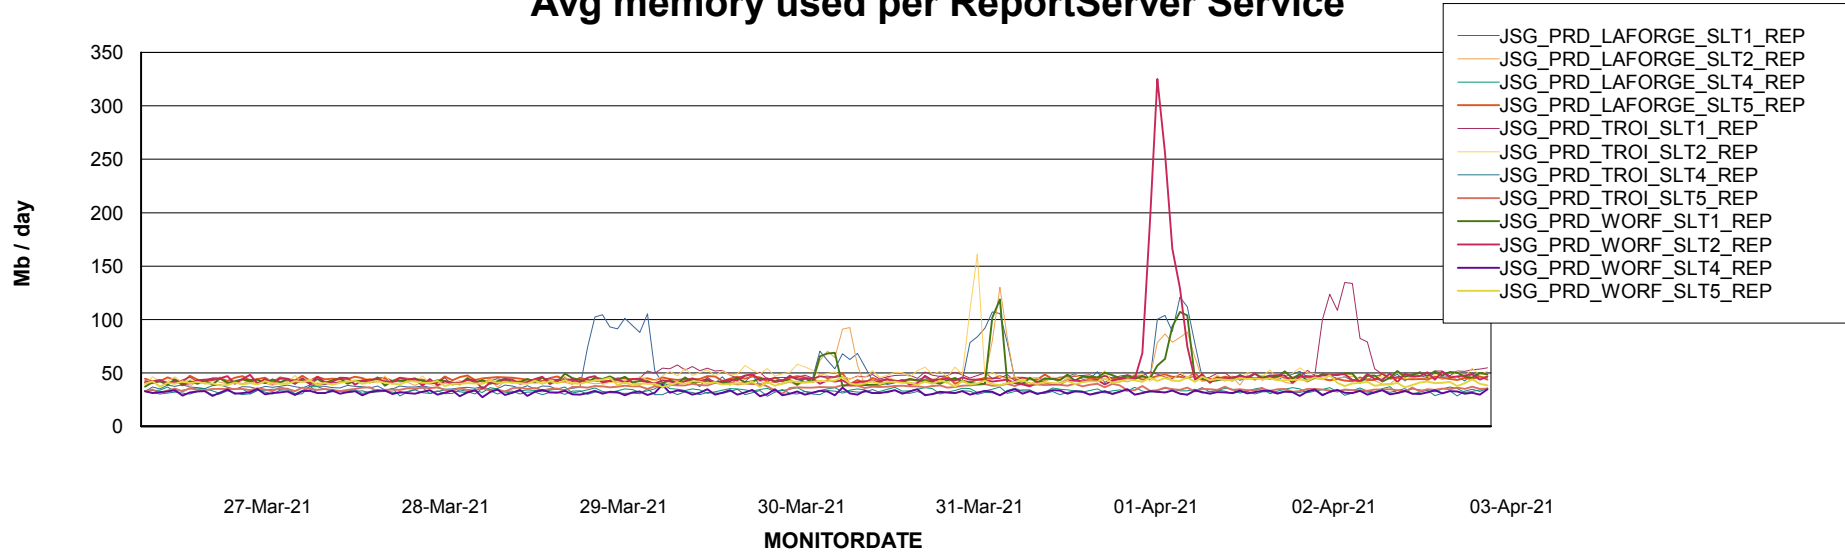

Avg memory used per ABS Server Service

Avg users per day per ABS server

Weekly SLA Customer Report

Customer JSG_Production
Database ID 102

ABSSolute Application ReportServer Services

Avg memory used per ReportServer Service