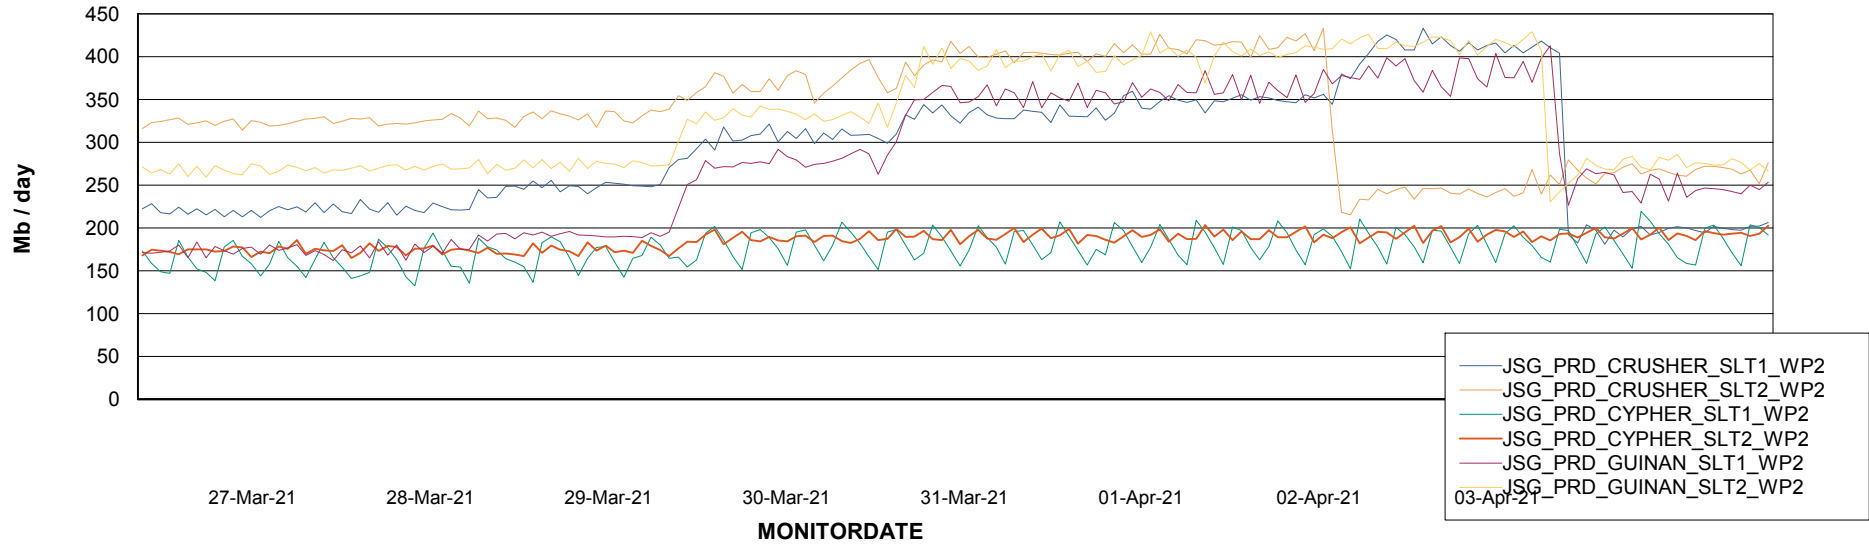

ABSolute Web Component Services

Avg memory used per ABS Web component