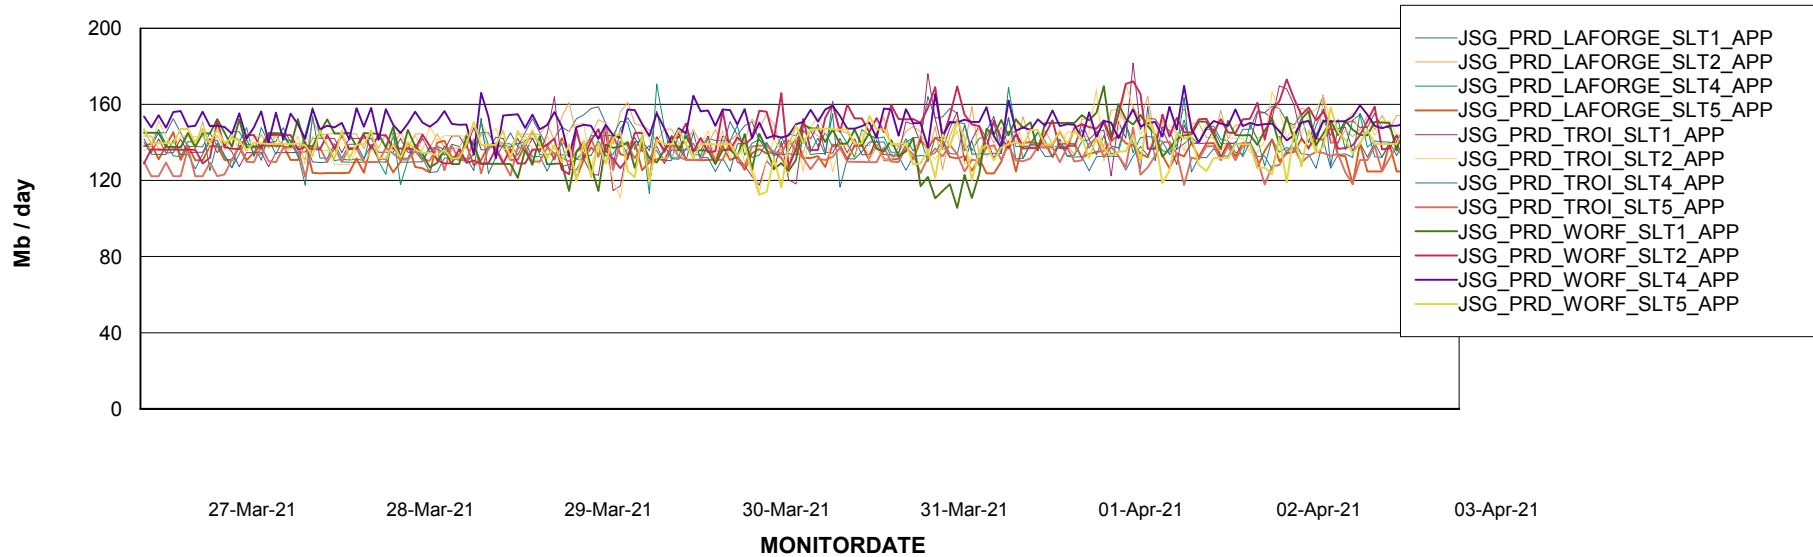

ABSSolute Application Server Services

Avg memory used per ABS Server Service