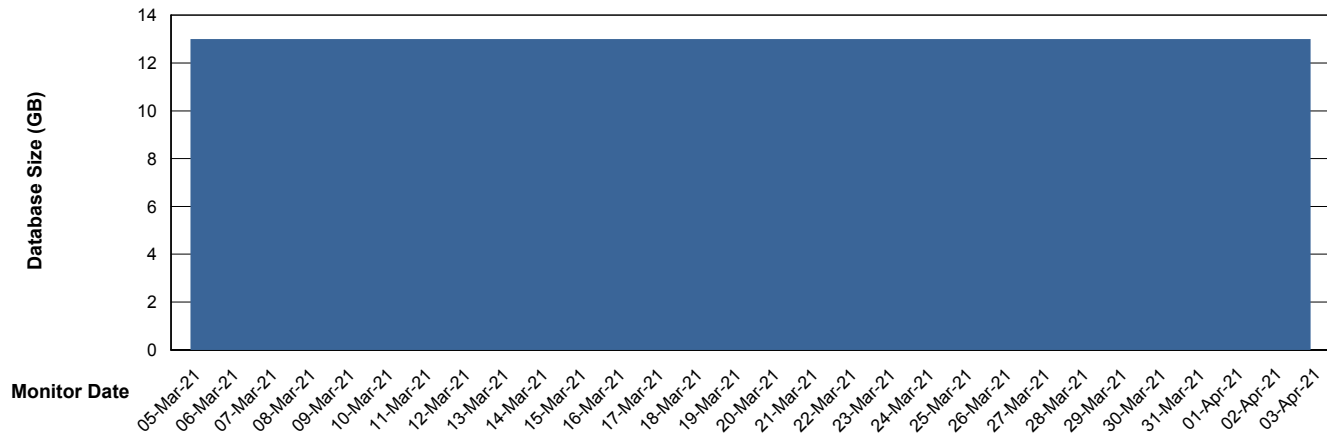

Weekly SLA Customer Report

Customer EUT_Production
Database ID 114

Weekly SLA Customer Report

Customer EUT_Production
Database ID 114

DATABASE SIZE EUT_EUP_PRD_URVINA22T_DB

Database growth over last month

DATABASE SIZE EUT_URM_PRD_URVINA26_DB

Database growth over last month

Weekly SLA Customer Report

Customer EUT_Production
Database ID 114

Database Tablespace EUT_EUP_PRD_URVINA22T_DB

Date	Tablespace Name	Filesize (Gb)	Usedsize (Gb)	Percentage free
03-Apr-21	ABSDATA	100	60	40
	INDX	13	10	24
02-Apr-21	ABSDATA	100	60	40
	INDX	13	10	24
01-Apr-21	ABSDATA	100	60	40
	INDX	13	10	24
31-Mar-21	ABSDATA	100	60	40
	INDX	13	10	24
30-Mar-21	ABSDATA	100	60	40
	INDX	13	10	24
29-Mar-21	ABSDATA	100	60	40
	INDX	13	10	24
28-Mar-21	ABSDATA	100	59	41
	INDX	13	10	24