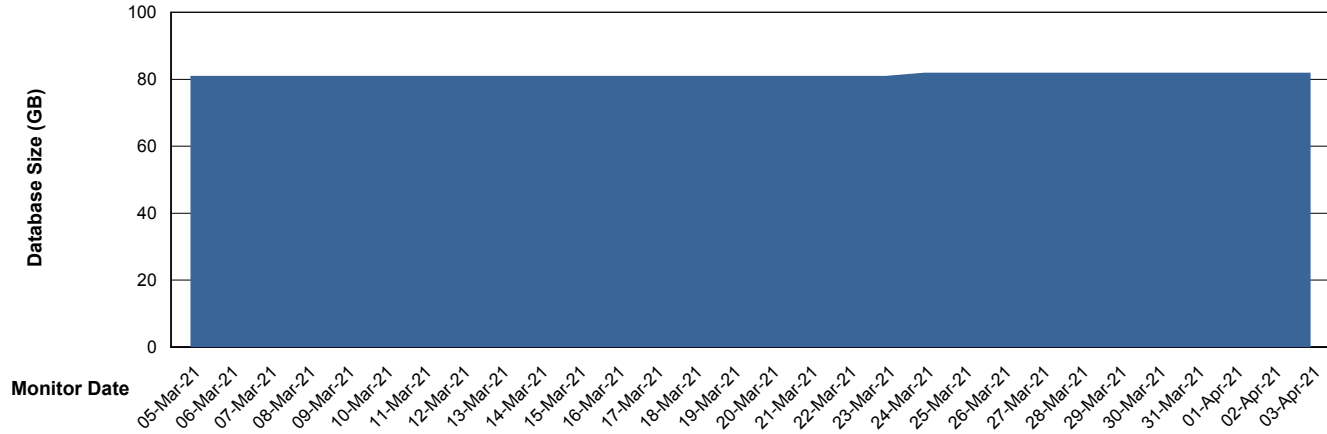

Weekly SLA Customer Report

Customer EUT_Production
Database ID 114

Weekly SLA Customer Report

Customer EUT_Production
Database ID 114

DATABASE SIZE EUT_EUP_PRD_URVINA22T_DB

Database growth over last month

DATABASE SIZE EUT_URM_PRD_URVINA26_DB

Database growth over last month

Weekly SLA Customer Report

Customer EUT_Production
Database ID 114

Database Tablespace EUT_EUP_PRD_URVINA22T_DB

Date	Tablespace Name	Filesize (Gb)	Usedsize (Gb)	Percentage free
03-Apr-21	ABSDATA	100	60	40
	INDX	13	10	24
02-Apr-21	ABSDATA	100	60	40
	INDX	13	10	24
01-Apr-21	ABSDATA	100	60	40
	INDX	13	10	24
31-Mar-21	ABSDATA	100	60	40
	INDX	13	10	24
30-Mar-21	ABSDATA	100	60	40
	INDX	13	10	24
29-Mar-21	ABSDATA	100	60	40
	INDX	13	10	24
28-Mar-21	ABSDATA	100	59	41
	INDX	13	10	24