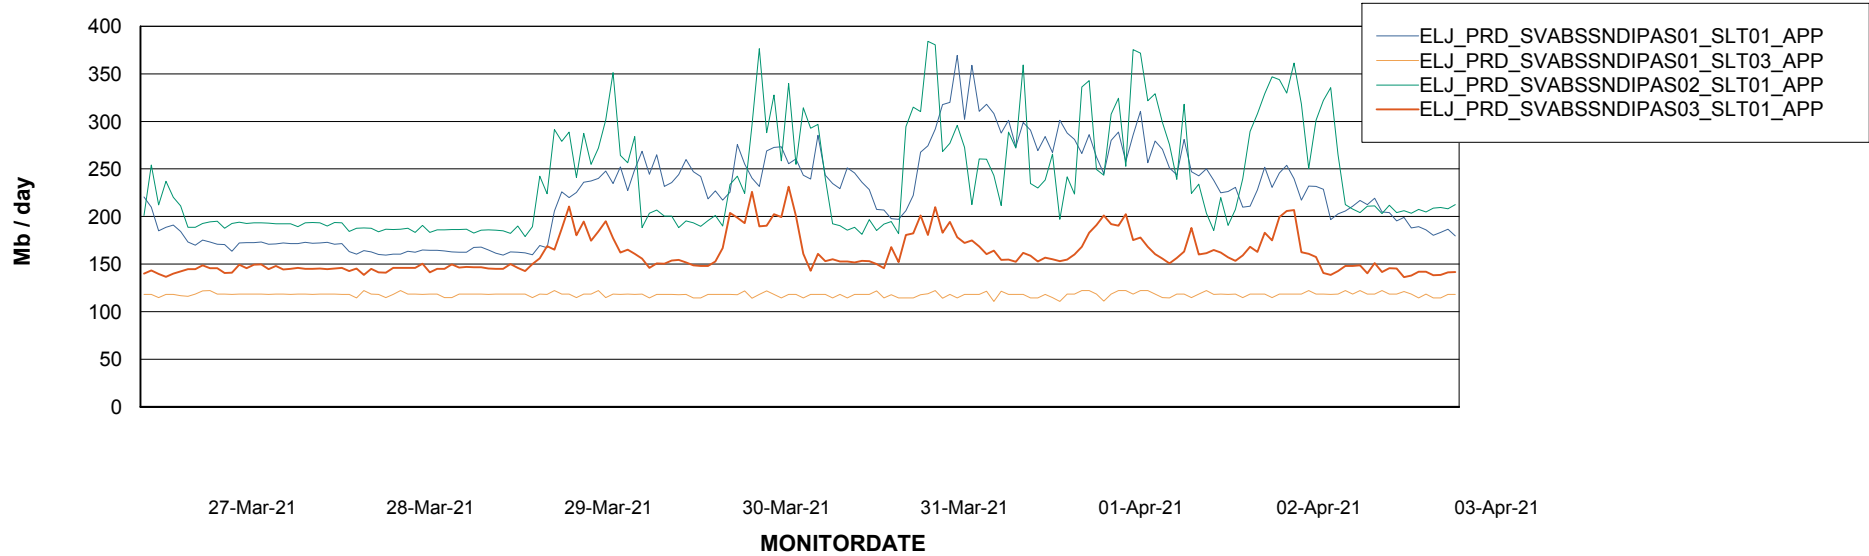

ABSSolute Application Server Services

Avg memory used per ABS Server Service