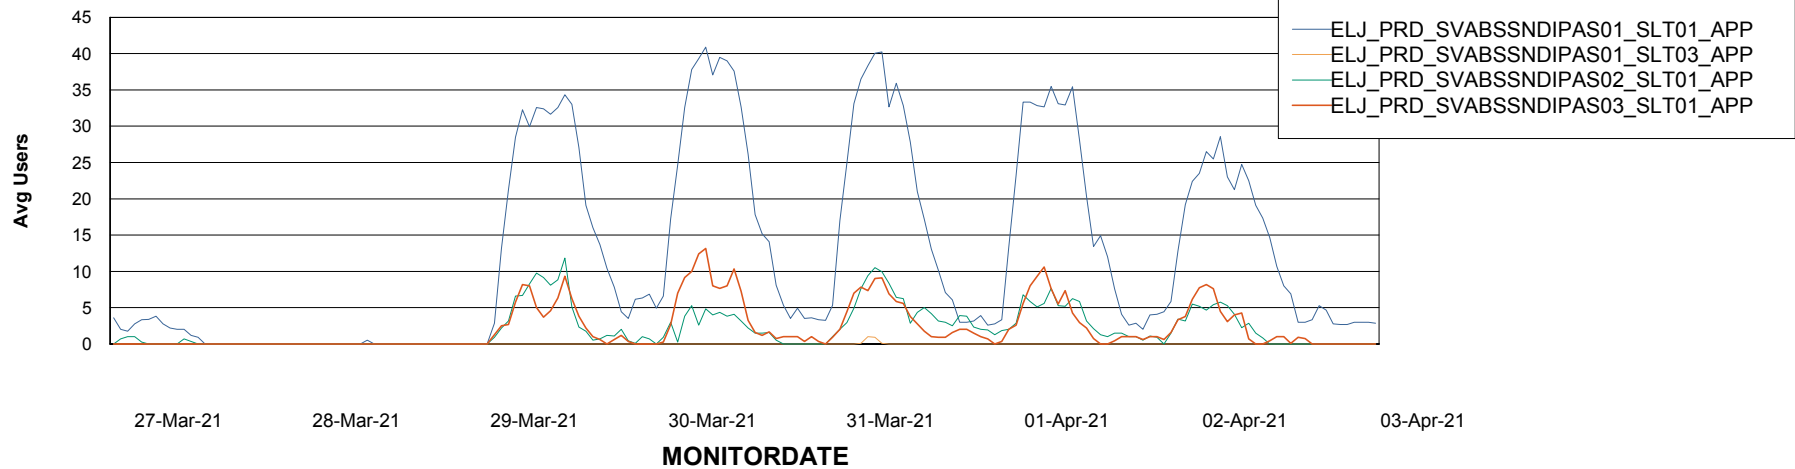

Avg users per day per ABS server