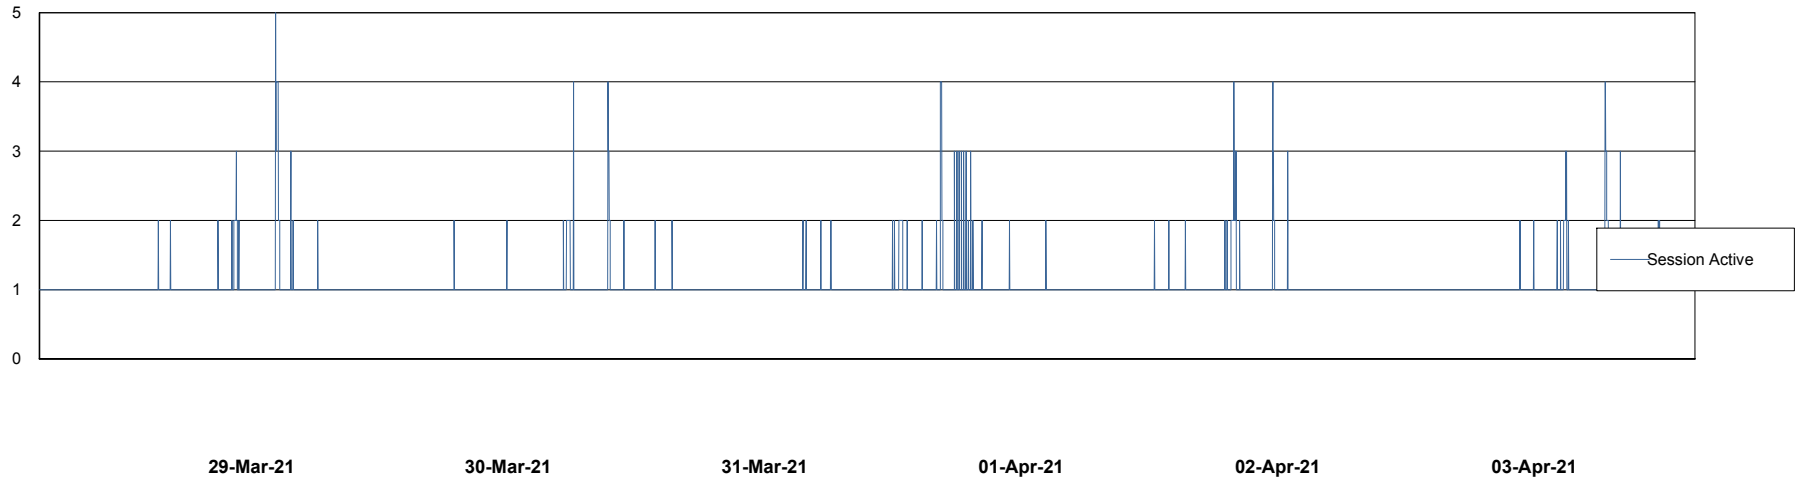

Database Performance ELJDB_PRD_BI