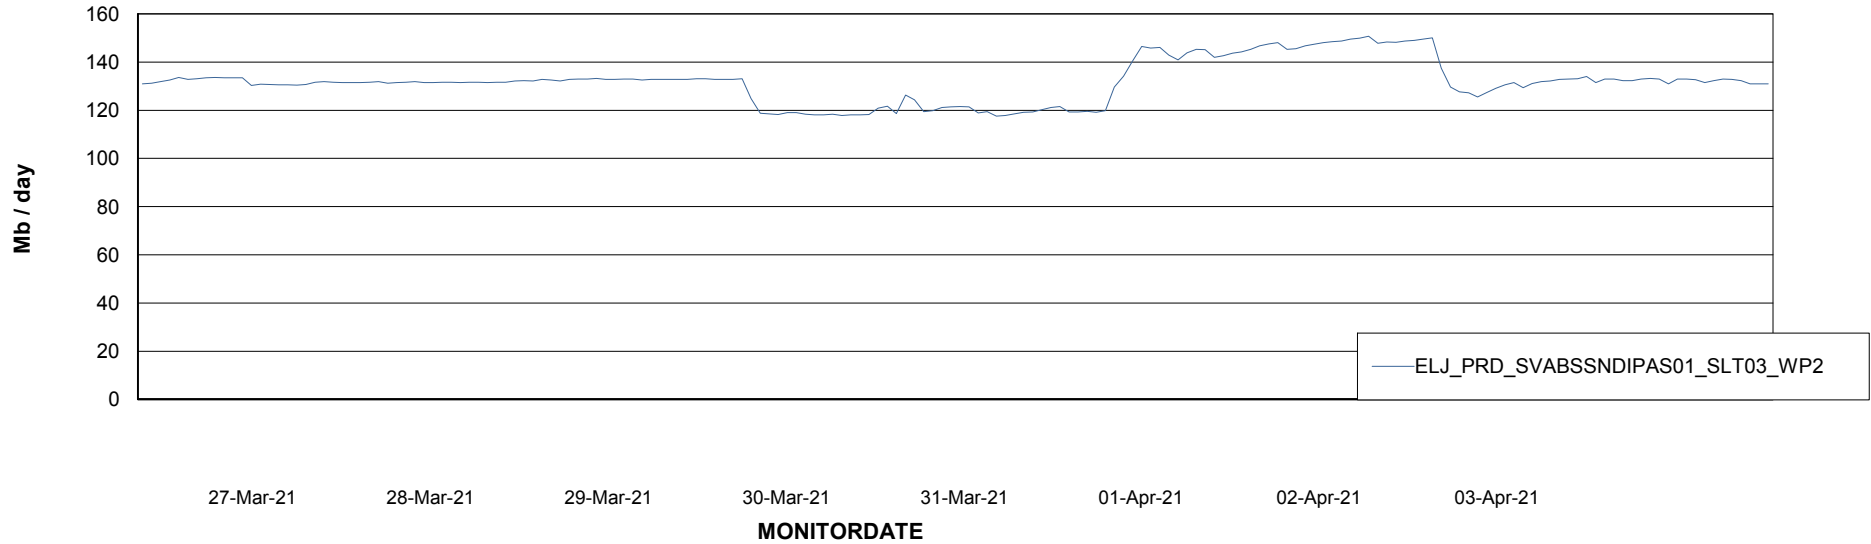

ABSSolute Web Component Services

Avg memory used per ABS Web component