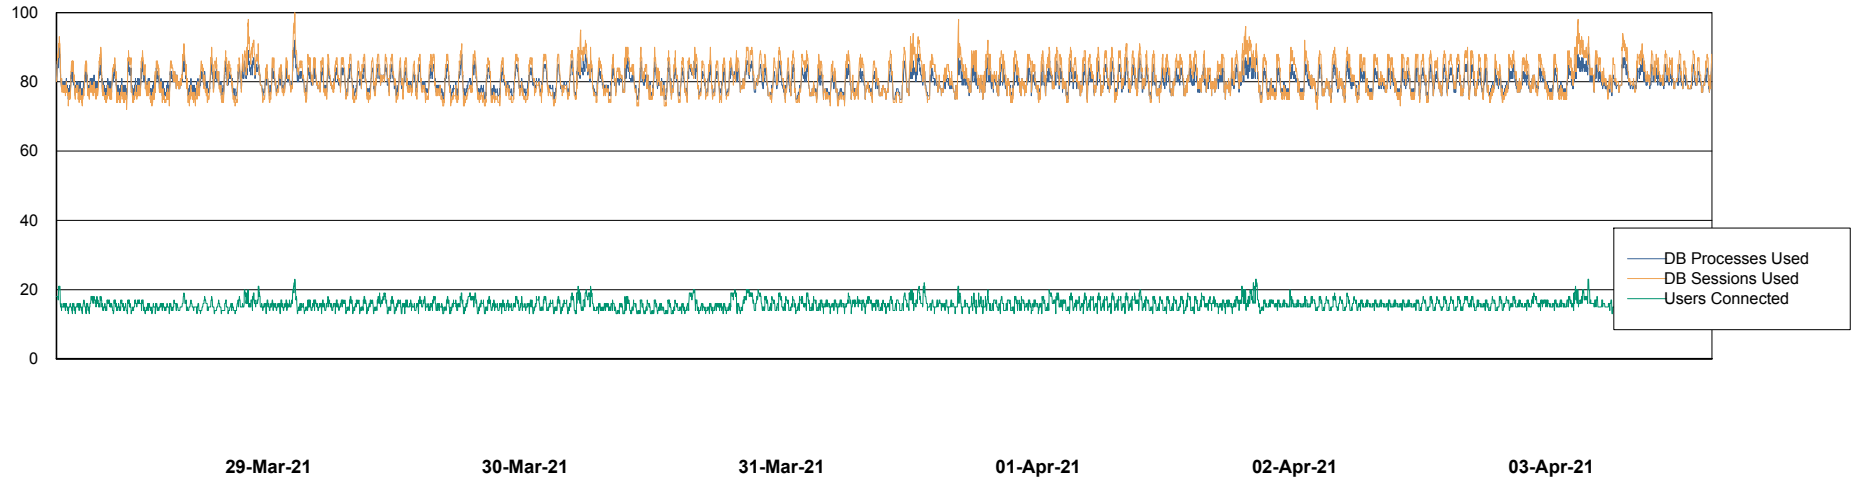

Database Performance ELJDB_PRD_BI