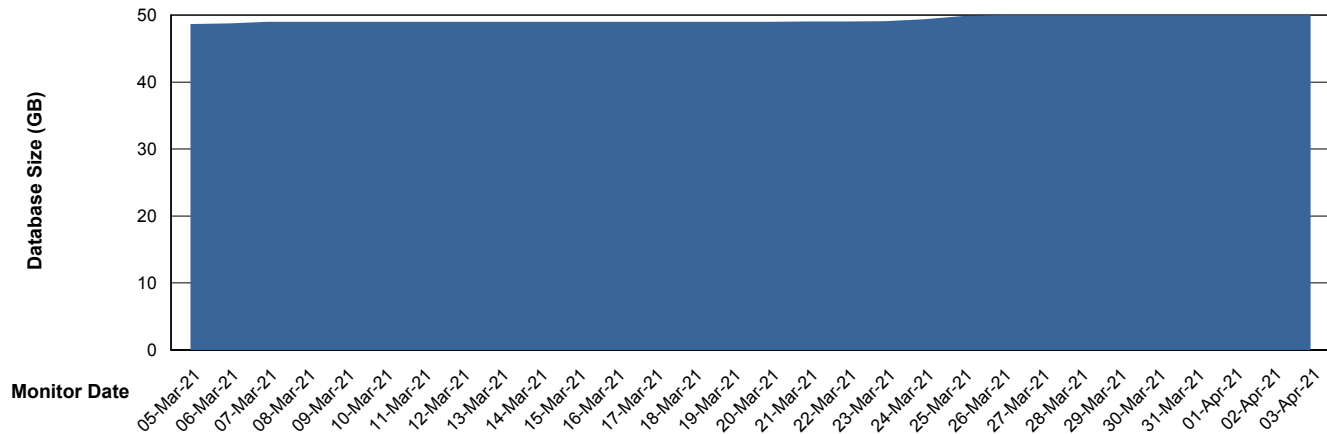

# Weekly SLA Customer Report

Customer ELJ Production  
Database ID 72

DATABASE SIZE ELJDB\_PRD\_BI

### Database growth over last month

DATABASE SIZE ELJDB\_Production

### Database growth over last month