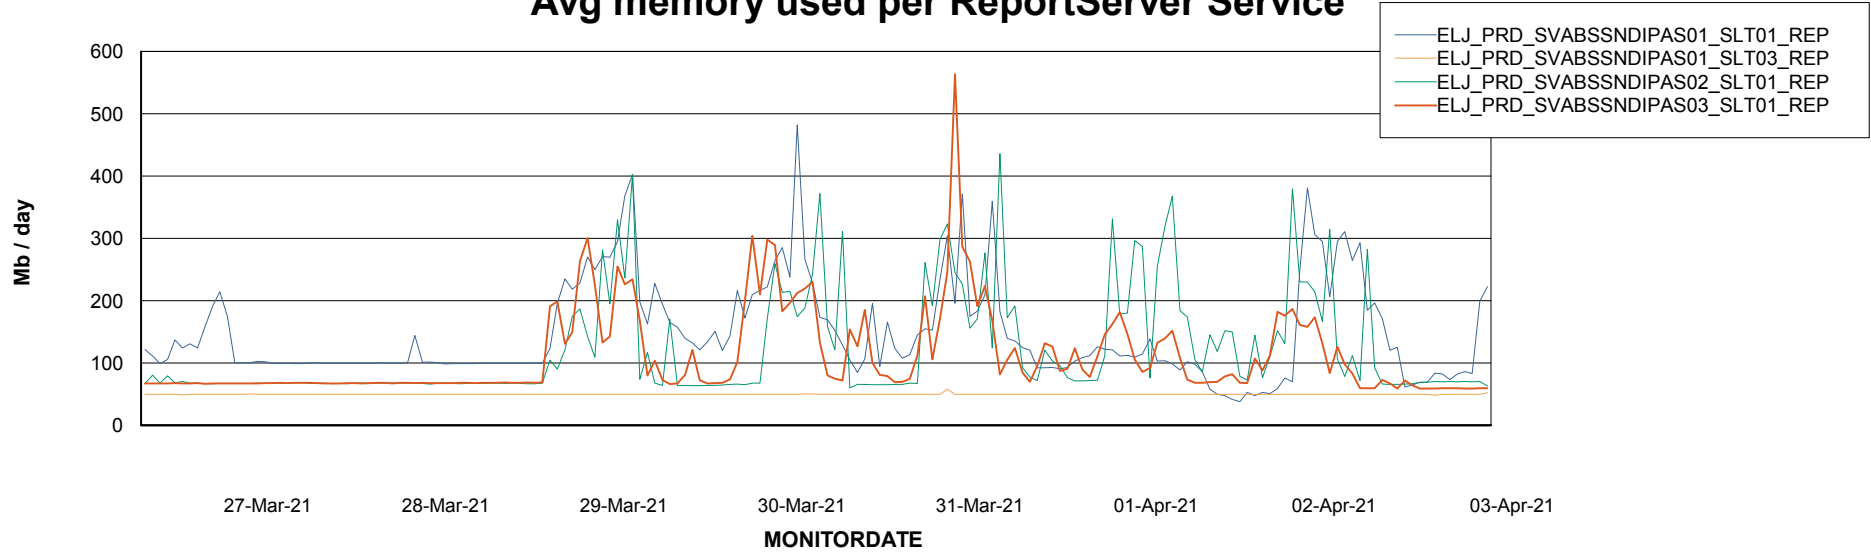

ABSSolute Application ReportServer Services

Avg memory used per ReportServer Service