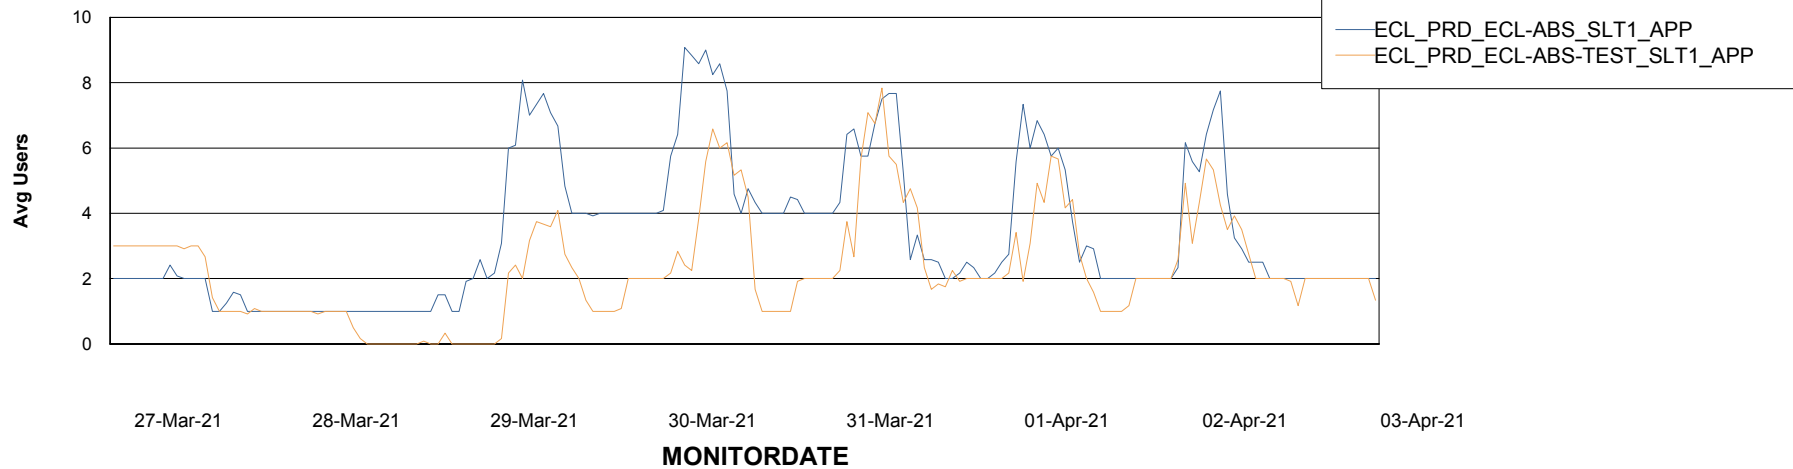

Avg users per day per ABS server