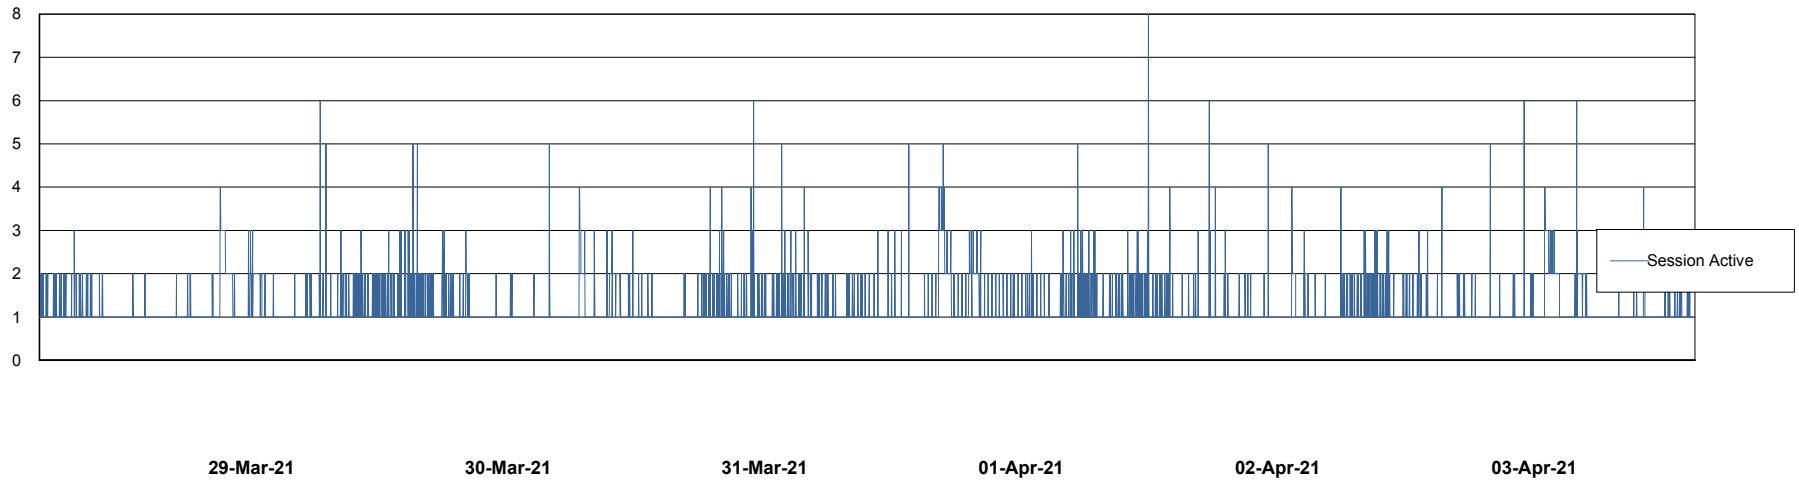

Weekly SLA Customer Report

Customer ECL Production
Database ID 77

Harddisk Usage ECL_PRD_ECL-ABS-WEB

	Free disk space on c: (%)	Total disk space on c: (Gb)
03-Apr-21	67	127
02-Apr-21	67	127
01-Apr-21	67	127
31-Mar-21	67	127
30-Mar-21	67	127
29-Mar-21	67	127
28-Mar-21	67	127

Weekly SLA Customer Report

Customer ECL Production
Database ID 77

Database Performance ECLDB_Production

Weekly SLA Customer Report

Customer ECL Production
Database ID 77

Database Performance ECLDB_Standby

Weekly SLA Customer Report