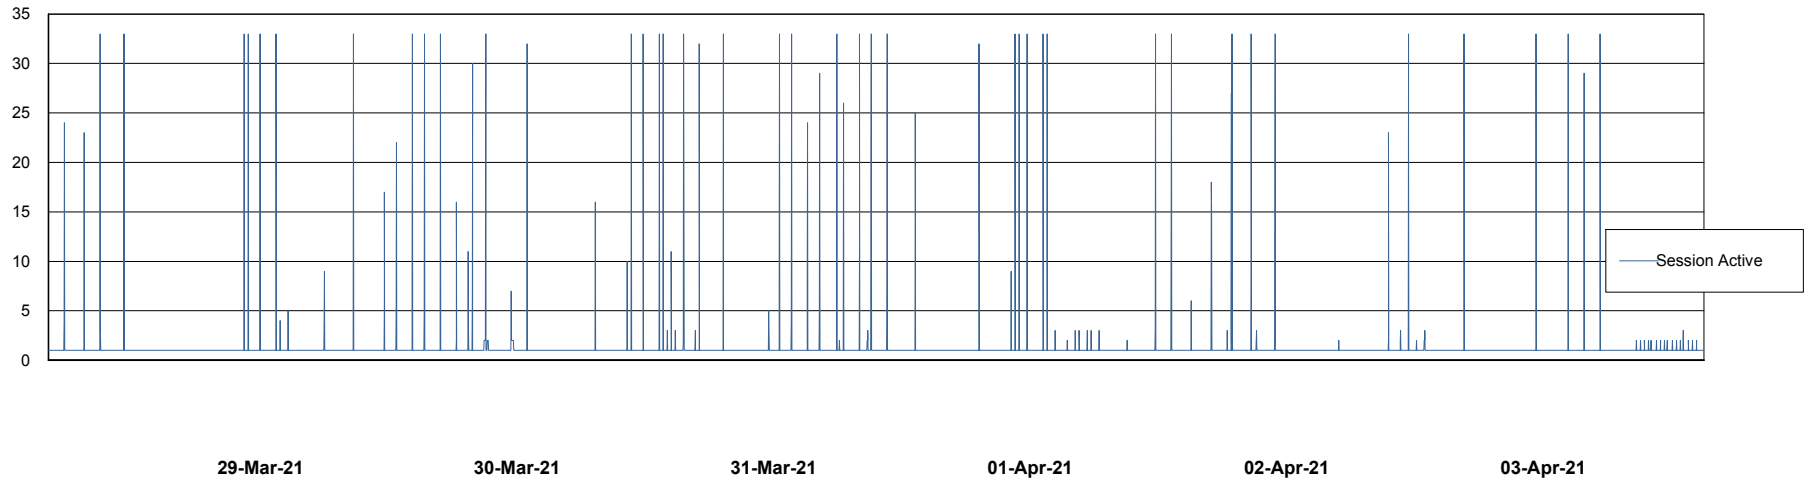

Weekly SLA Customer Report

Customer ECL Production
Database ID 77

Database Performance ECLDB_Production

Weekly SLA Customer Report

Customer ECL Production
Database ID 77

Database Performance ECLDB_Standby

Weekly SLA Customer Report