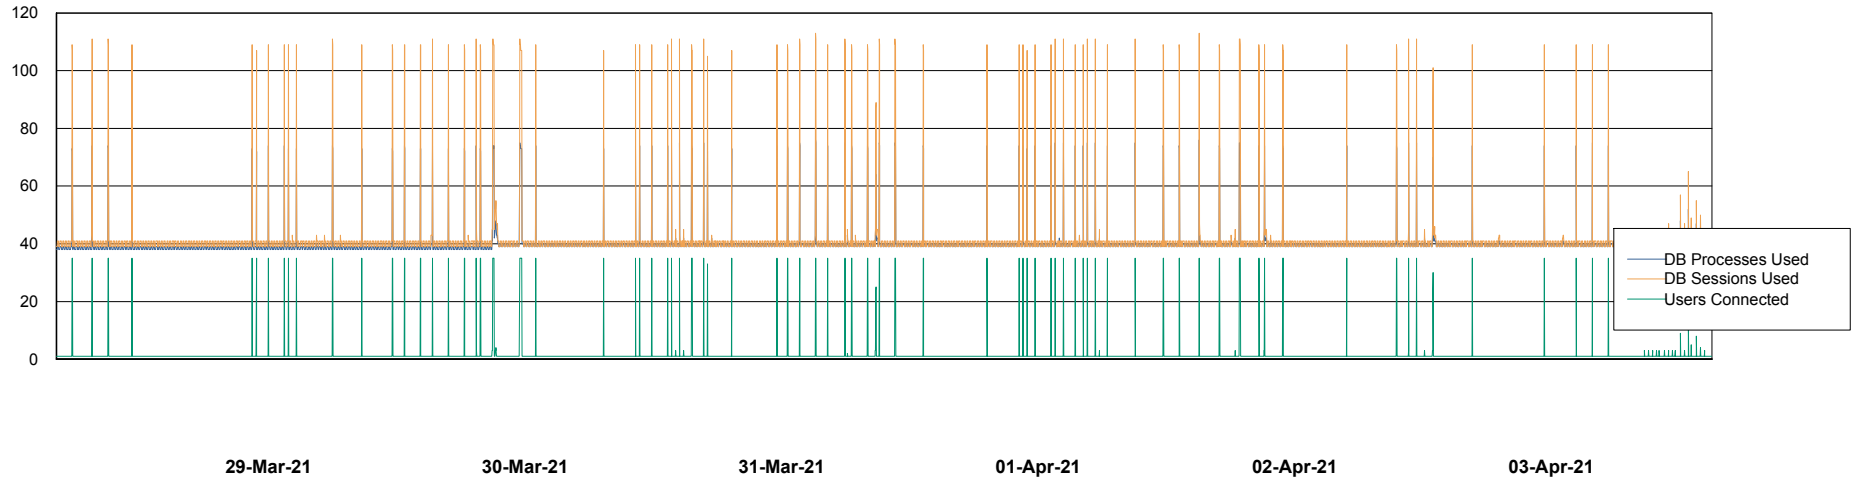

Weekly SLA Customer Report

Customer ECL Production
Database ID 77

Database Performance ECLDB_Production

Weekly SLA Customer Report

Customer ECL Production
Database ID 77

Database Performance ECLDB_Standby

Weekly SLA Customer Report