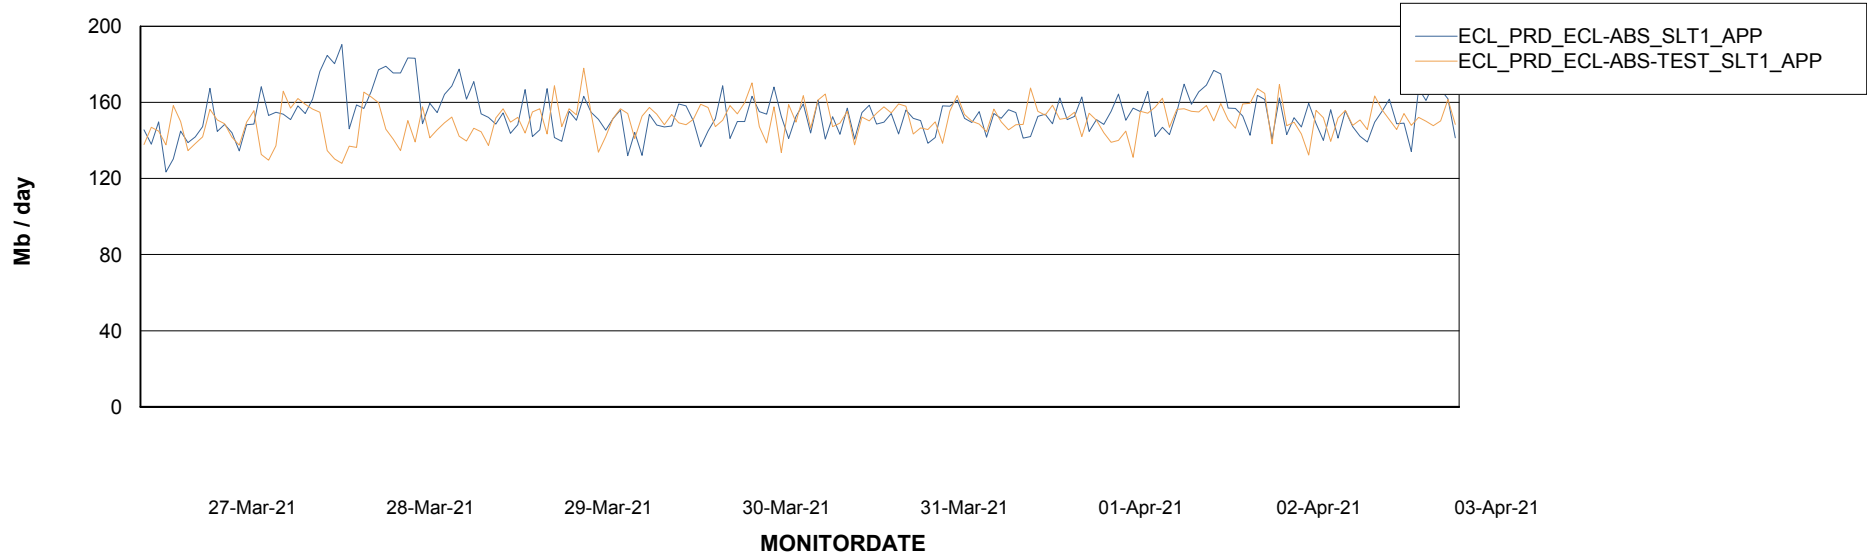

ABSSolute Application Server Services

Avg memory used per ABS Server Service