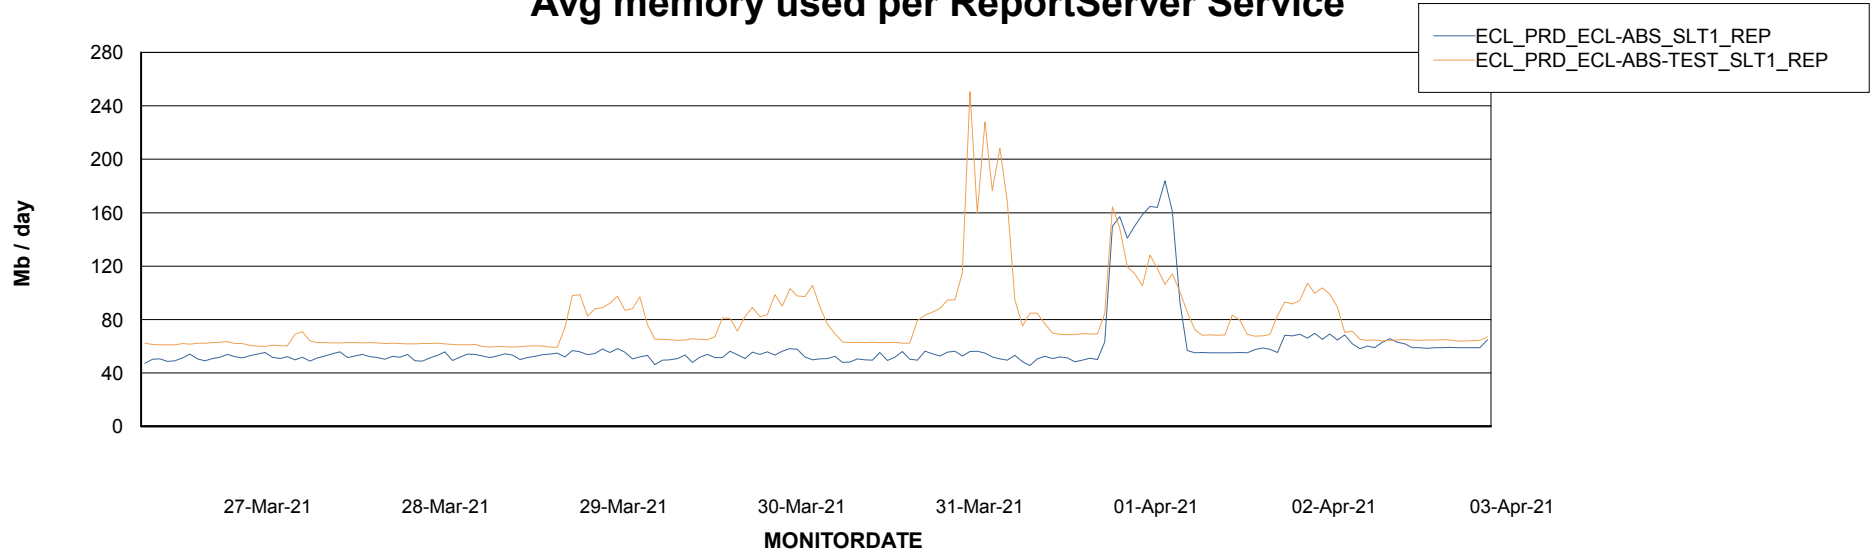

Avg memory used per ABS Server Service

Avg users per day per ABS server

Weekly SLA Customer Report

Customer ECL Production
Database ID 77

ABSSolute Application ReportServer Services

Avg memory used per ReportServer Service