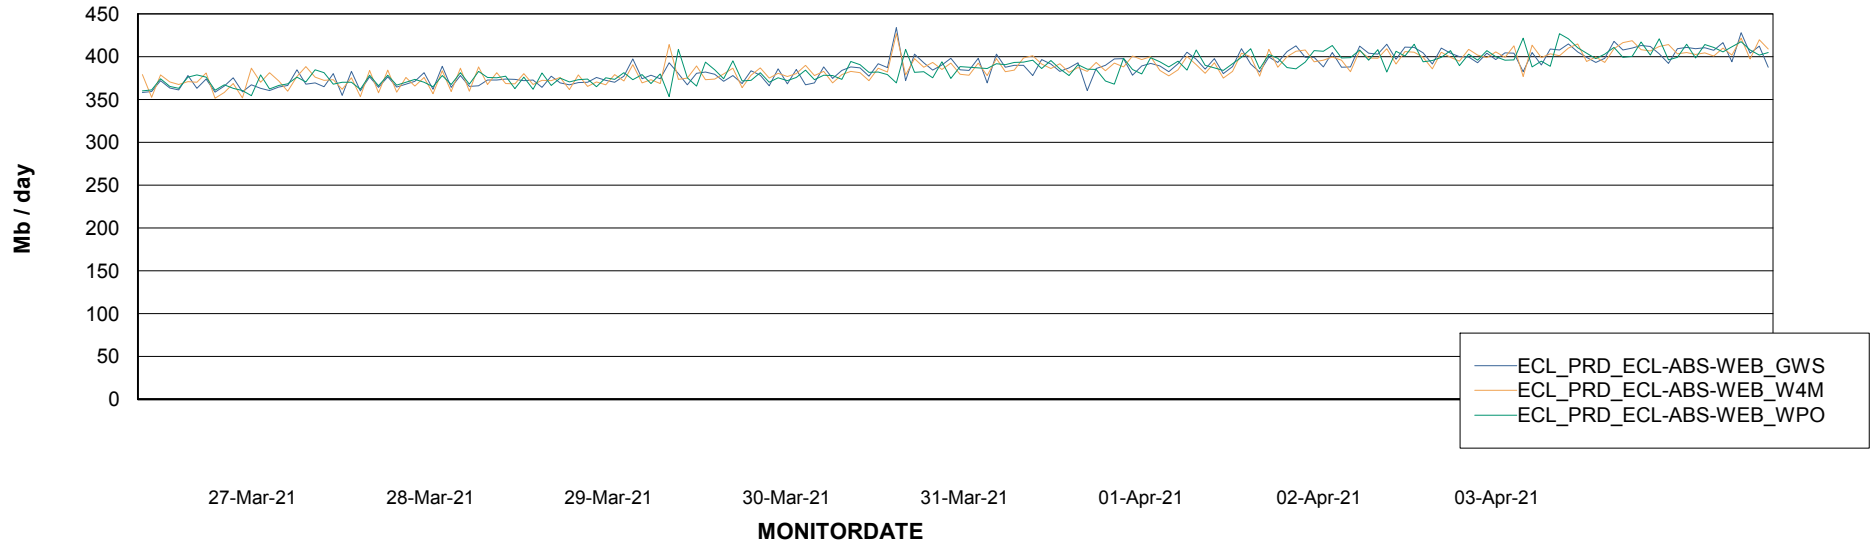

ABSolute Web Component Services

Avg memory used per ABS Web component