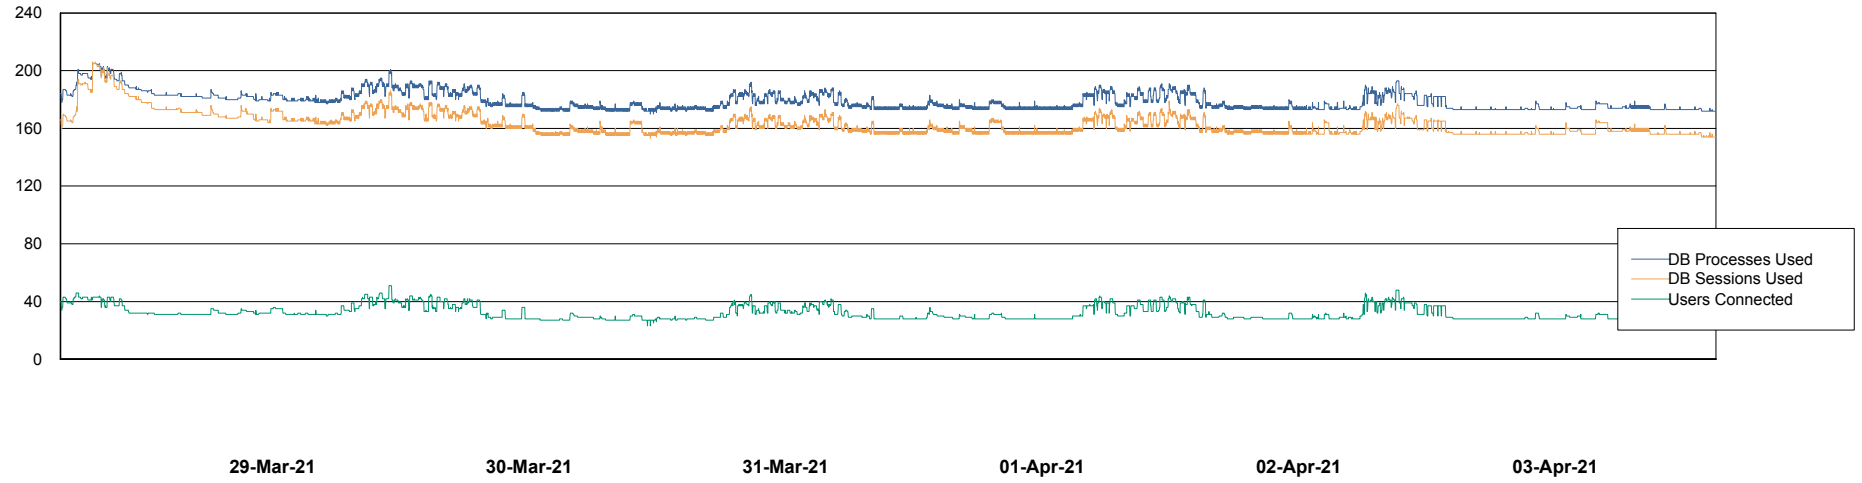

Weekly SLA Customer Report

Customer ECL Production
Database ID 77

Harddisk Usage ECL_PRD_ECL-ABS-WEB

	Free disk space on c: (%)	Total disk space on c: (Gb)
03-Apr-21	67	127
02-Apr-21	67	127
01-Apr-21	67	127
31-Mar-21	67	127
30-Mar-21	67	127
29-Mar-21	67	127
28-Mar-21	67	127

Weekly SLA Customer Report

Customer ECL Production
Database ID 77

Database Performance ECLDB_Production

Weekly SLA Customer Report

Customer ECL Production
Database ID 77

Database Performance ECLDB_Standby

Weekly SLA Customer Report