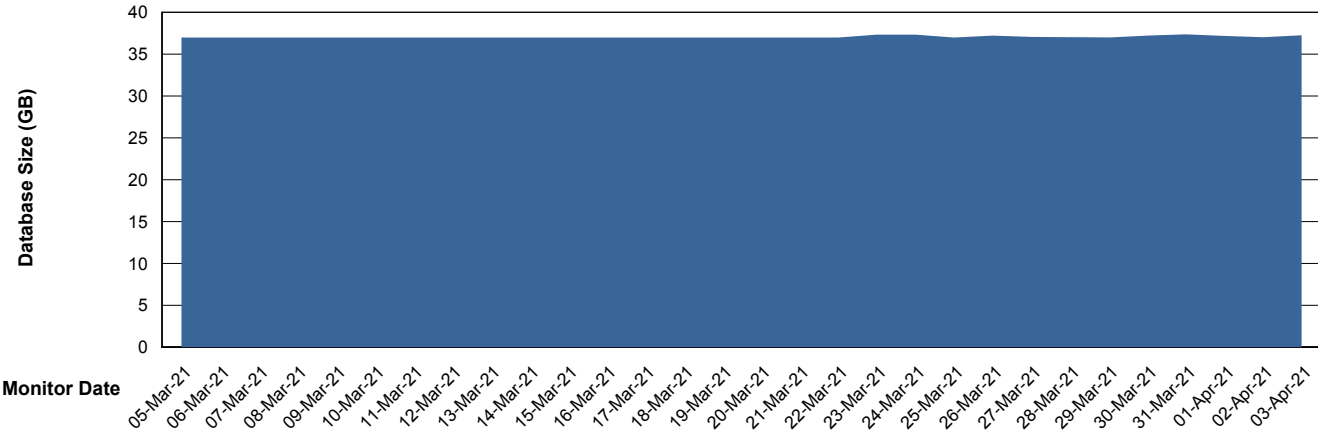

Weekly SLA Customer Report

Customer ECL Production
Database ID 77

Database Performance ECLDB_Production

Weekly SLA Customer Report

Customer ECL Production
Database ID 77

Database Performance ECLDB_Standby

Weekly SLA Customer Report

Customer ECL Production
 Database ID 77

DATABASE SIZE ECLDB_Production

Database growth over last month

Database Tablespace ECLDB_Production

Date	Tablespace Name	Filesize (Gb)	Usedsize (Gb)	Percentage free
03-Apr-21	ABSDATA	36	29	19
	INDX	8	3	63
02-Apr-21	ABSDATA	36	29	19
	INDX	8	3	63
01-Apr-21	ABSDATA	36	29	19
	INDX	8	3	63
31-Mar-21	ABSDATA	36	29	19
	INDX	8	3	63
30-Mar-21	ABSDATA	36	29	19
	INDX	8	3	63
29-Mar-21	ABSDATA	33	29	12
	INDX	8	3	63
28-Mar-21	ABSDATA	33	29	12
	INDX	8	3	63