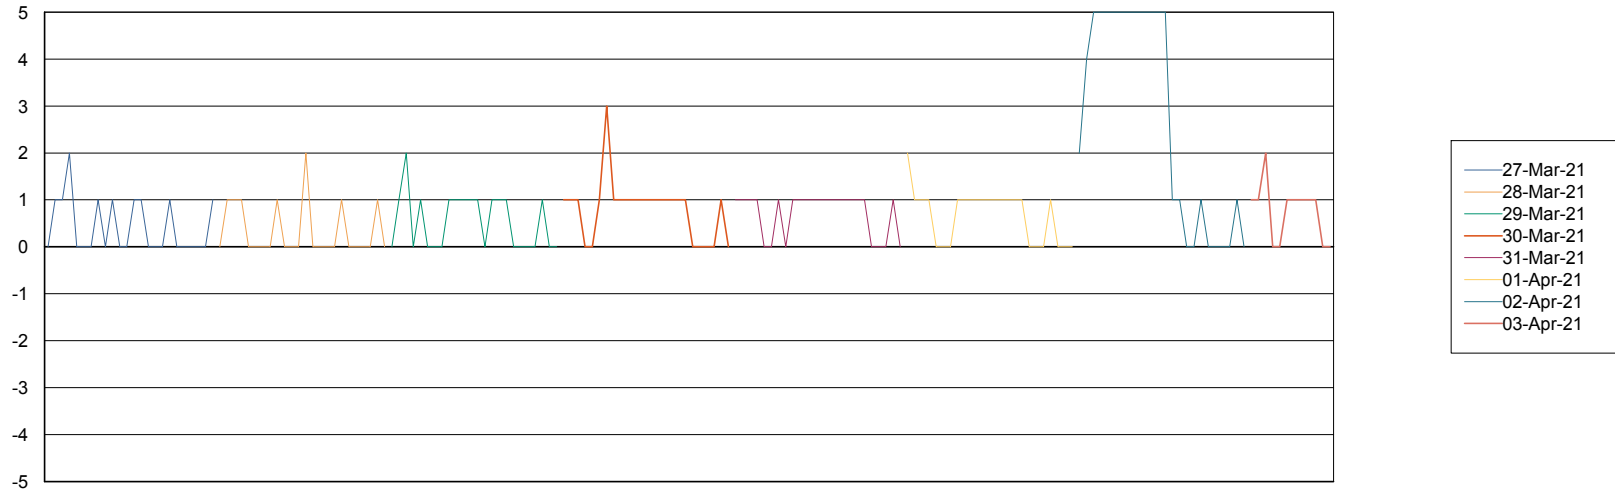

Standby Database Health ECL Production

Recovery lag for last 7 days