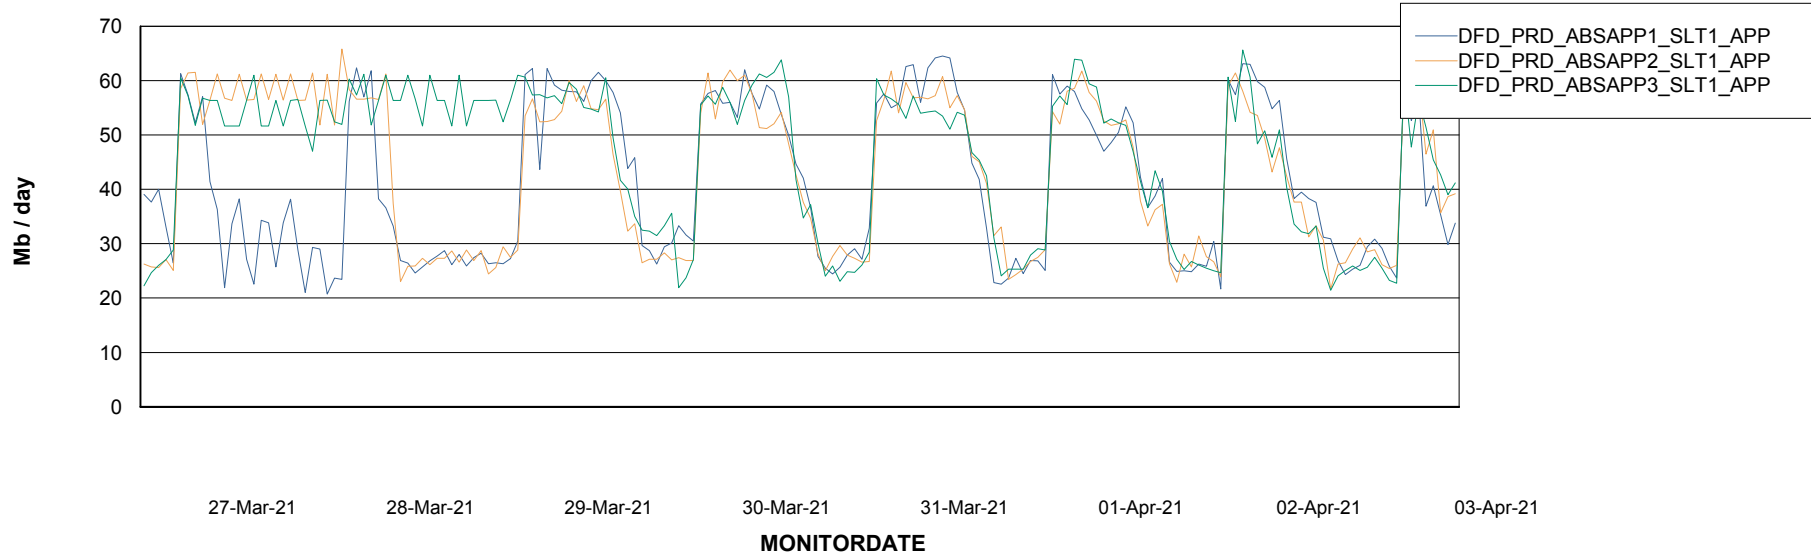

Weekly SLA Customer Report

Customer DFD Production
Database ID 39

| Database Tablespace | | DFDDBBI_Production | | |
|---------------------|-----------------|--------------------|---------------|-----------------|
| Date | Tablespace Name | Filesize (Gb) | Usedsize (Gb) | Percentage free |
| 03-Apr-21 | ABSDATA | 44 | 37 | 16 |
| | INDX | 41 | 34 | 17 |
| 02-Apr-21 | ABSDATA | 44 | 37 | 16 |
| | INDX | 41 | 34 | 17 |
| 01-Apr-21 | ABSDATA | 44 | 37 | 16 |
| | INDX | 41 | 34 | 17 |
| 31-Mar-21 | ABSDATA | 44 | 37 | 16 |
| | INDX | 41 | 34 | 17 |
| 30-Mar-21 | ABSDATA | 44 | 37 | 16 |
| | INDX | 41 | 34 | 17 |
| 29-Mar-21 | ABSDATA | 44 | 37 | 16 |
| | INDX | 41 | 34 | 17 |
| 28-Mar-21 | ABSDATA | 44 | 37 | 16 |
| | INDX | 41 | 34 | 17 |

Weekly SLA Customer Report

Customer DFD Production
Database ID 39

ABSolute Application Server Services

Avg memory used per ABS Server Service

Avg users per day per ABS server

Weekly SLA Customer Report

Customer DFD Production
Database ID 39