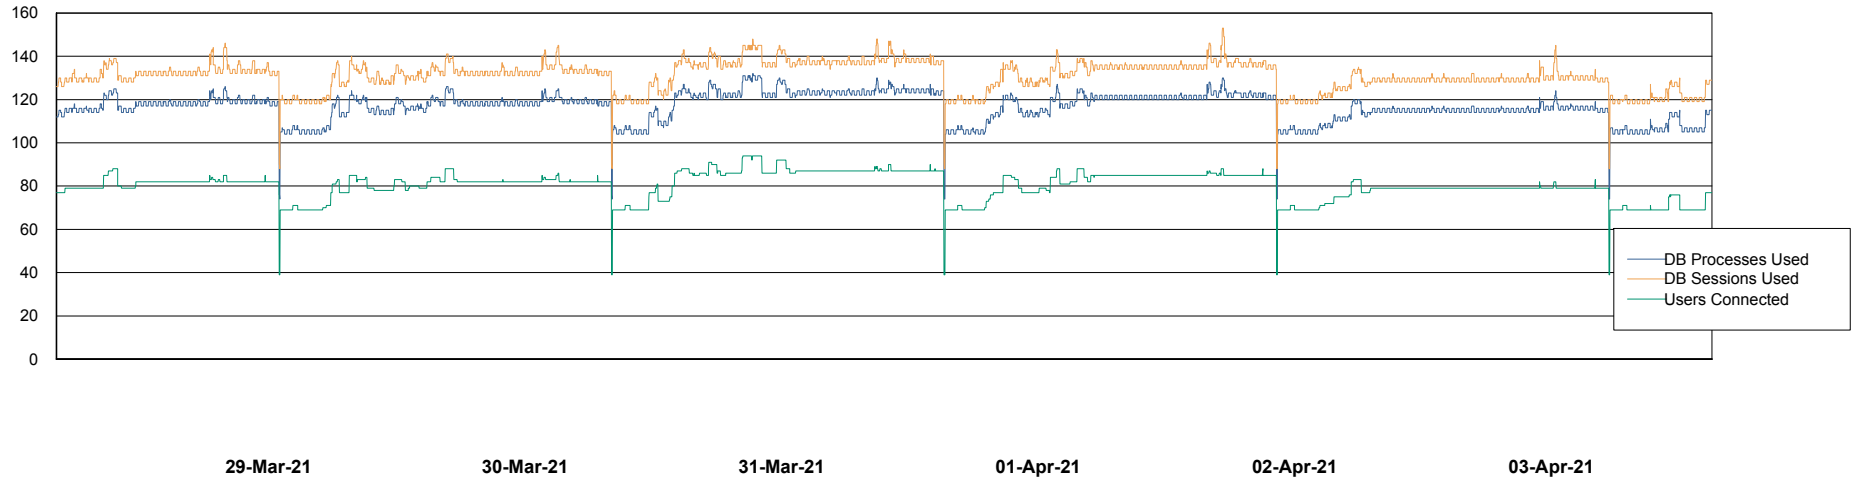

Database Performance DFDDB_Production