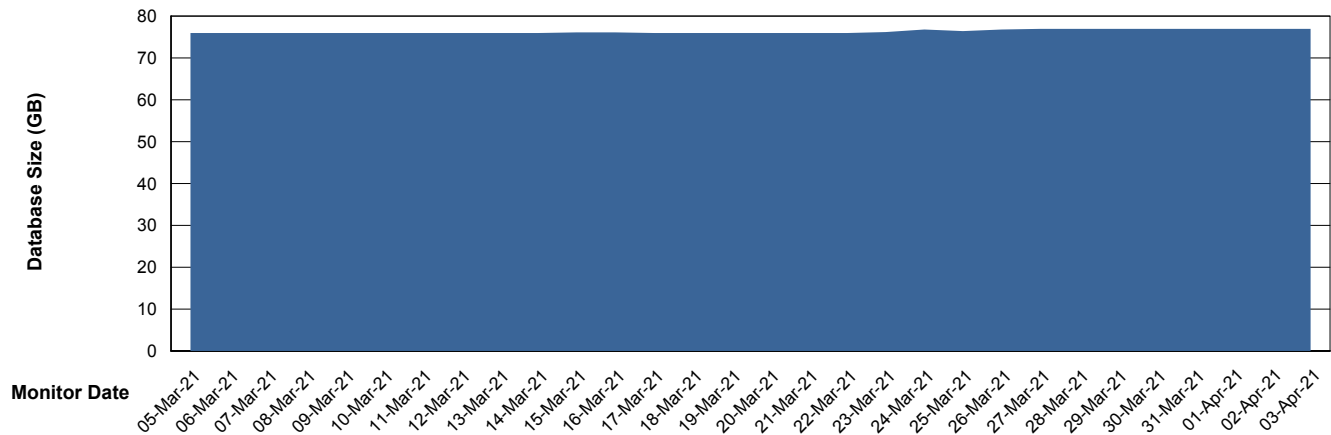

Weekly SLA Customer Report

Customer DFD Production
Database ID 39

DATABASE SIZE DFDDDB_Production

Database growth over last month

DATABASE SIZE DFDDDBI_Production

Database growth over last month

Weekly SLA Customer Report