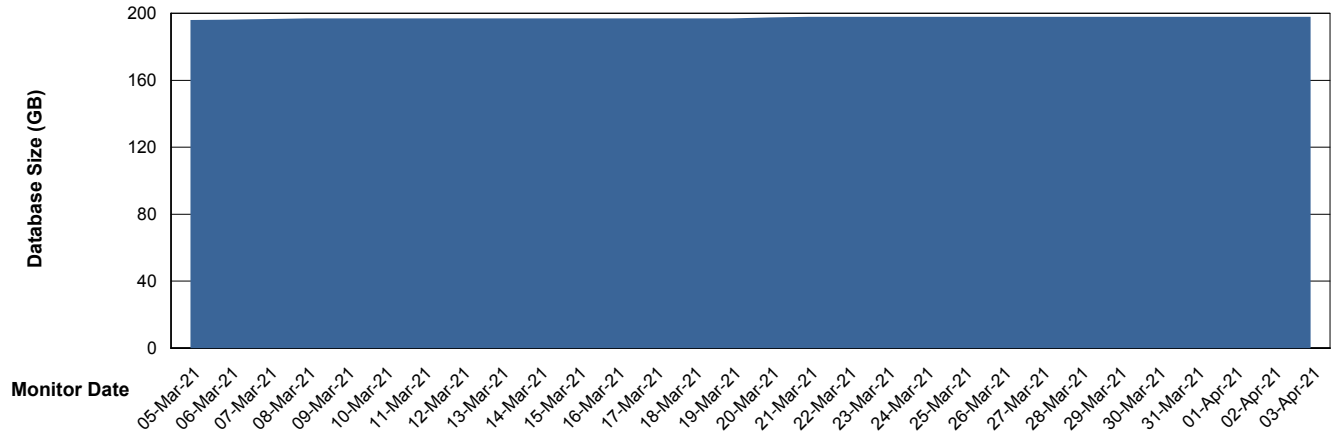

Weekly SLA Customer Report

Customer DFD Production
Database ID 39

Database Performance DFDDB_Production

Weekly SLA Customer Report

Customer DFD Production
Database ID 39

Database Performance DFDDDBBI_Production

Weekly SLA Customer Report

Customer DFD Production
Database ID 39

DATABASE SIZE DFDDDB_Production

Database growth over last month

DATABASE SIZE DFDDDBI_Production

Database growth over last month

Weekly SLA Customer Report