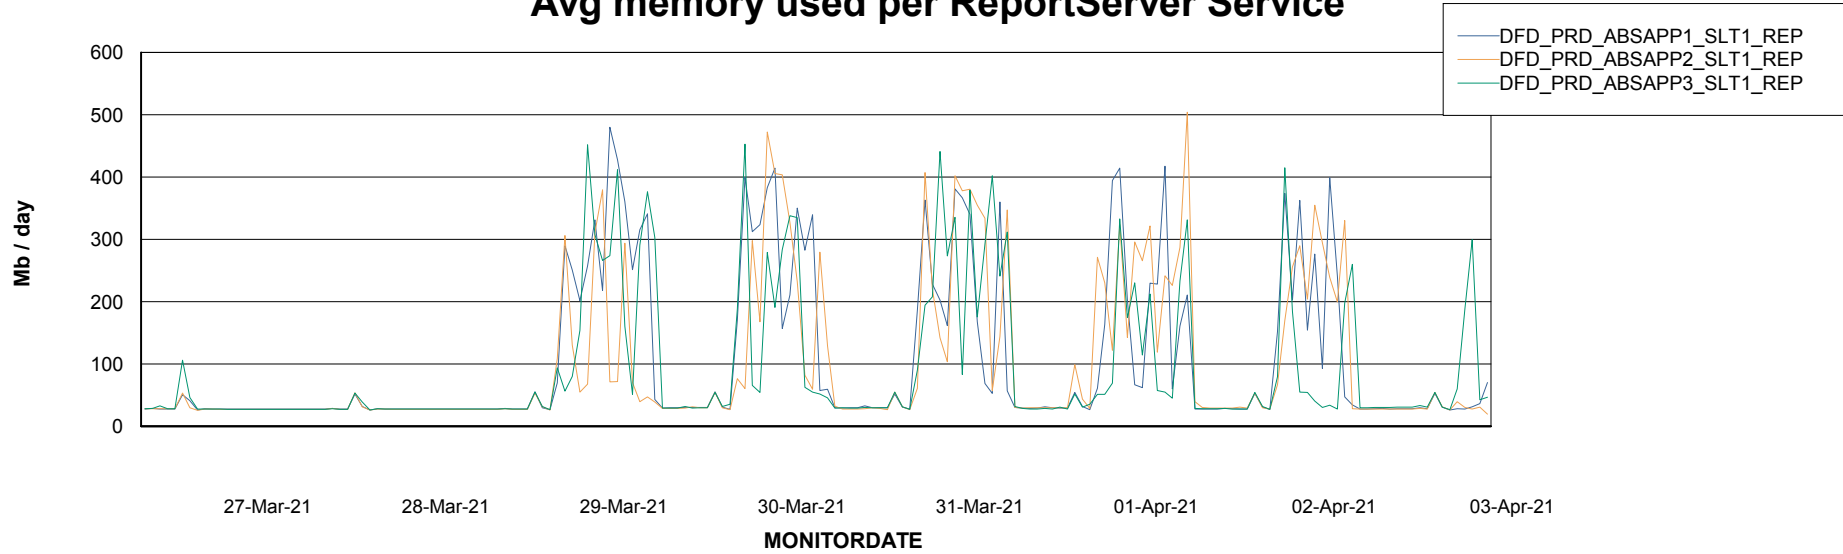

ABSSolute Application ReportServer Services

Avg memory used per ReportServer Service