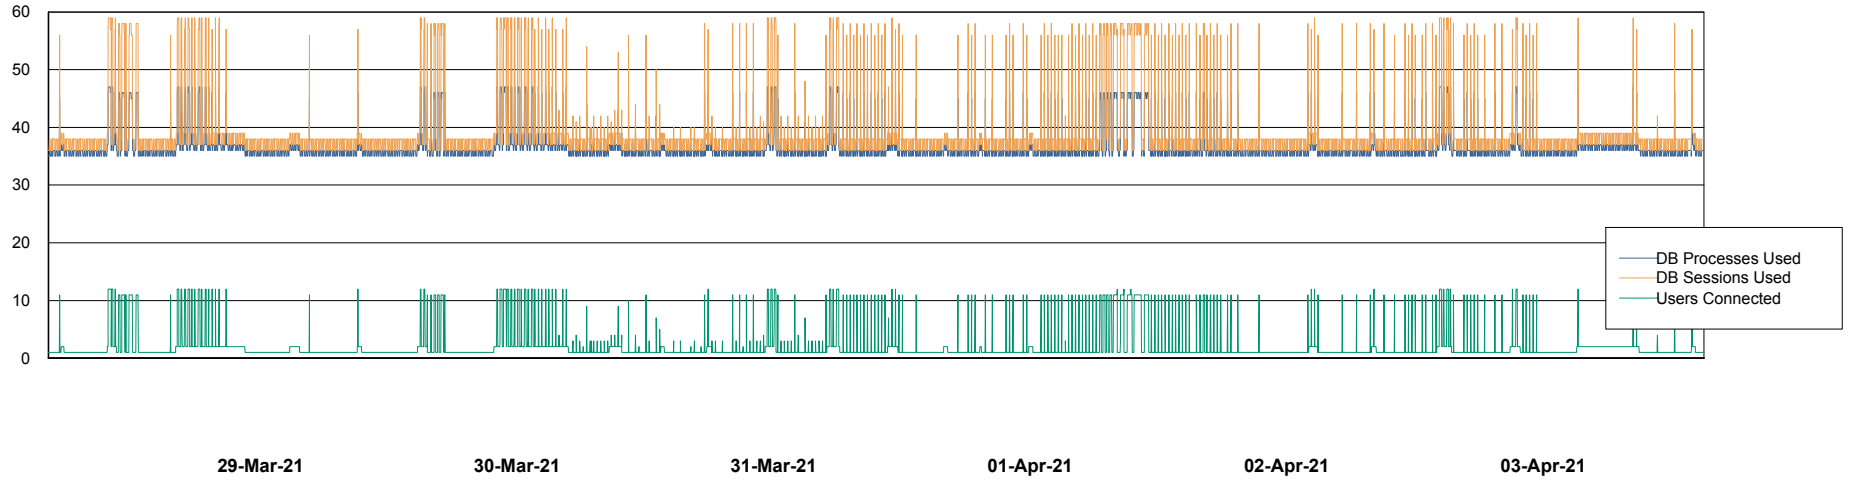

Weekly SLA Customer Report

Customer CUS Production
Database ID 84

Database Performance CUS_ProdDB_Primary

Weekly SLA Customer Report

Customer CUS Production
Database ID 84

Database Performance CUS_ProdDB_Standby