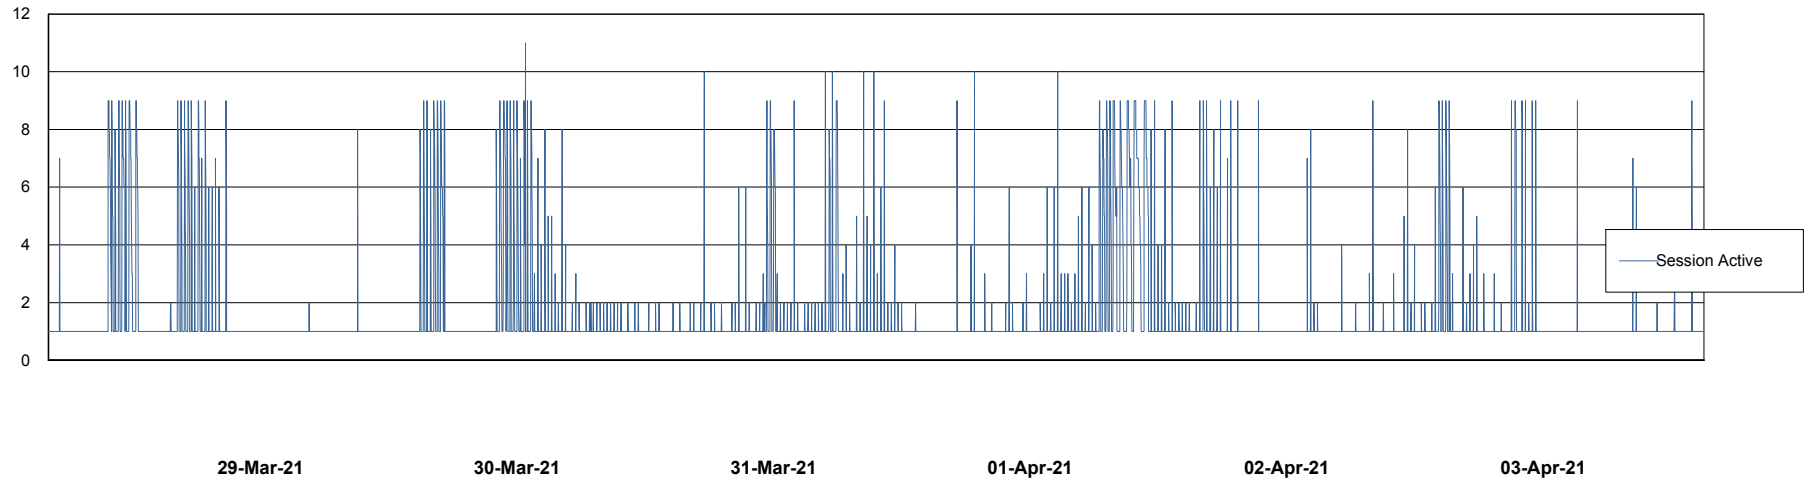

Weekly SLA Customer Report

Customer CUS Production
Database ID 84

Database Performance CUS_ProdDB_Primary

Weekly SLA Customer Report

Customer CUS Production
Database ID 84

Database Performance CUS_ProdDB_Standby