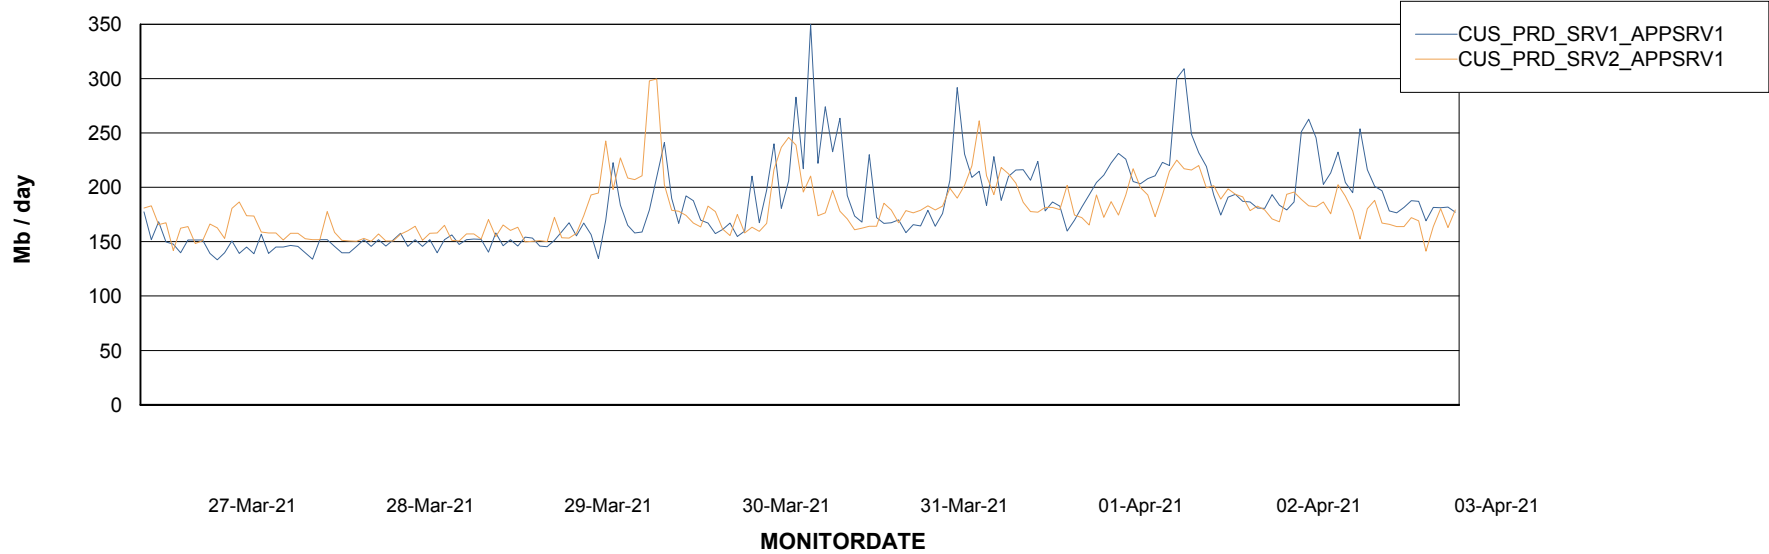

ABSSolute Application Server Services

Avg memory used per ABS Server Service