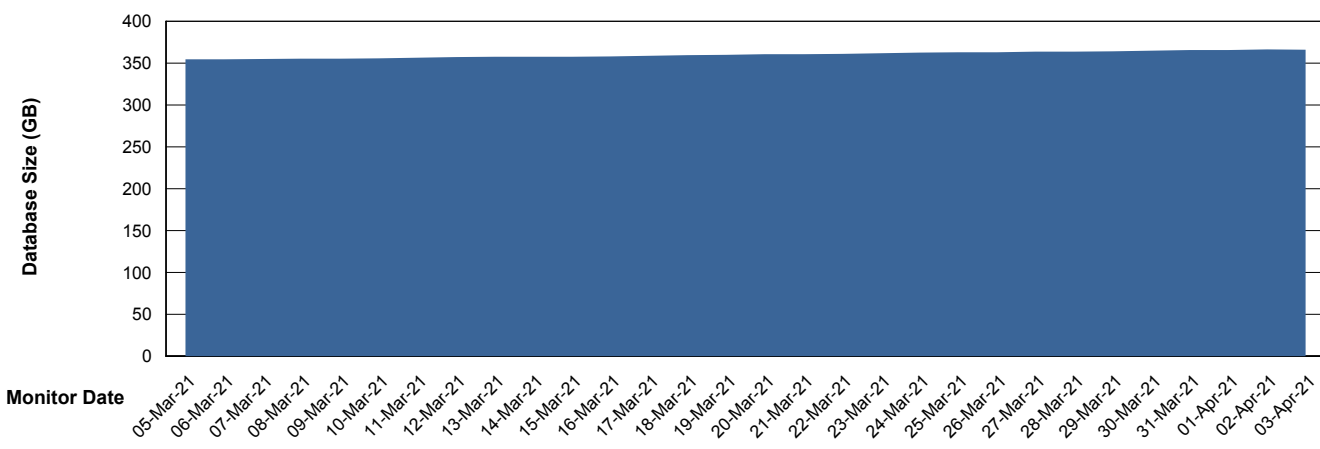

DATABASE SIZE CUS_ProdDB_Primary

Database growth over last month