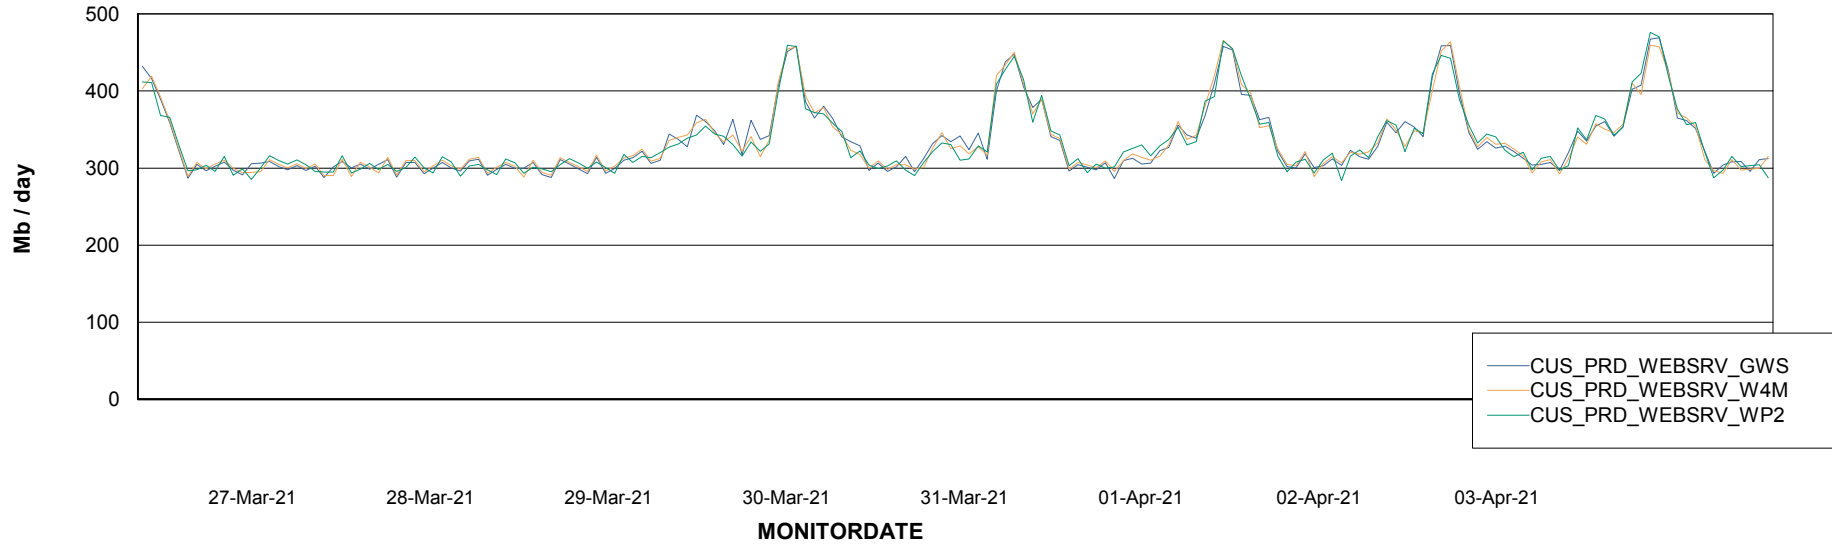

ABSSolute Web Component Services

Avg memory used per ABS Web component