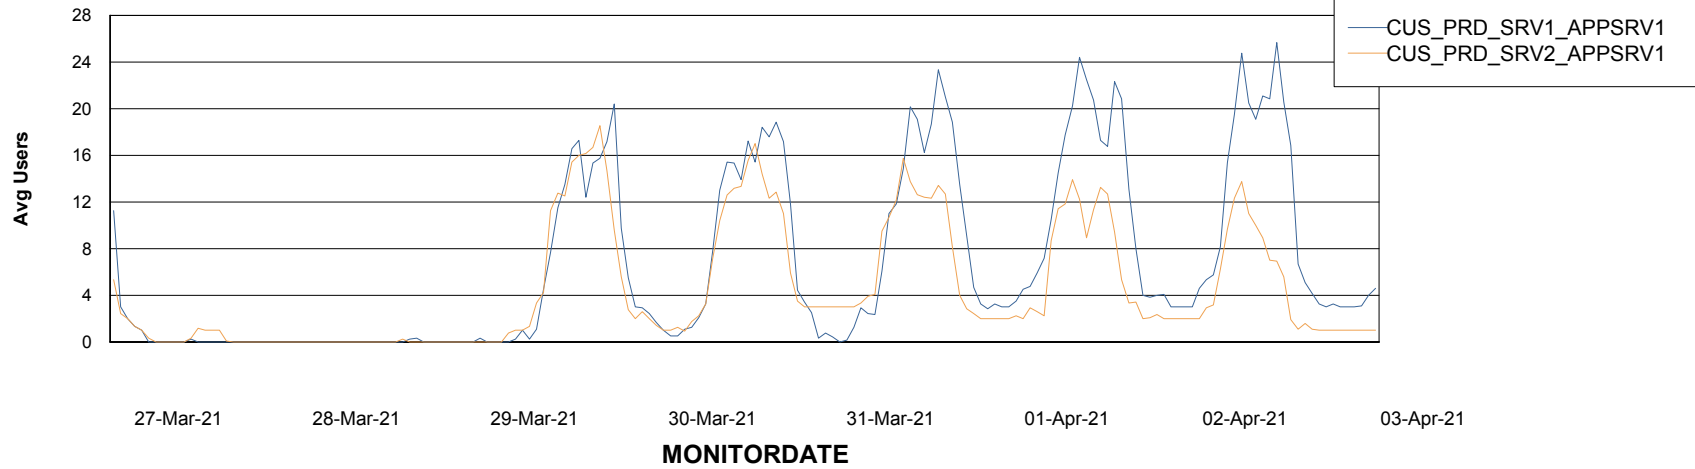

Avg users per day per ABS server