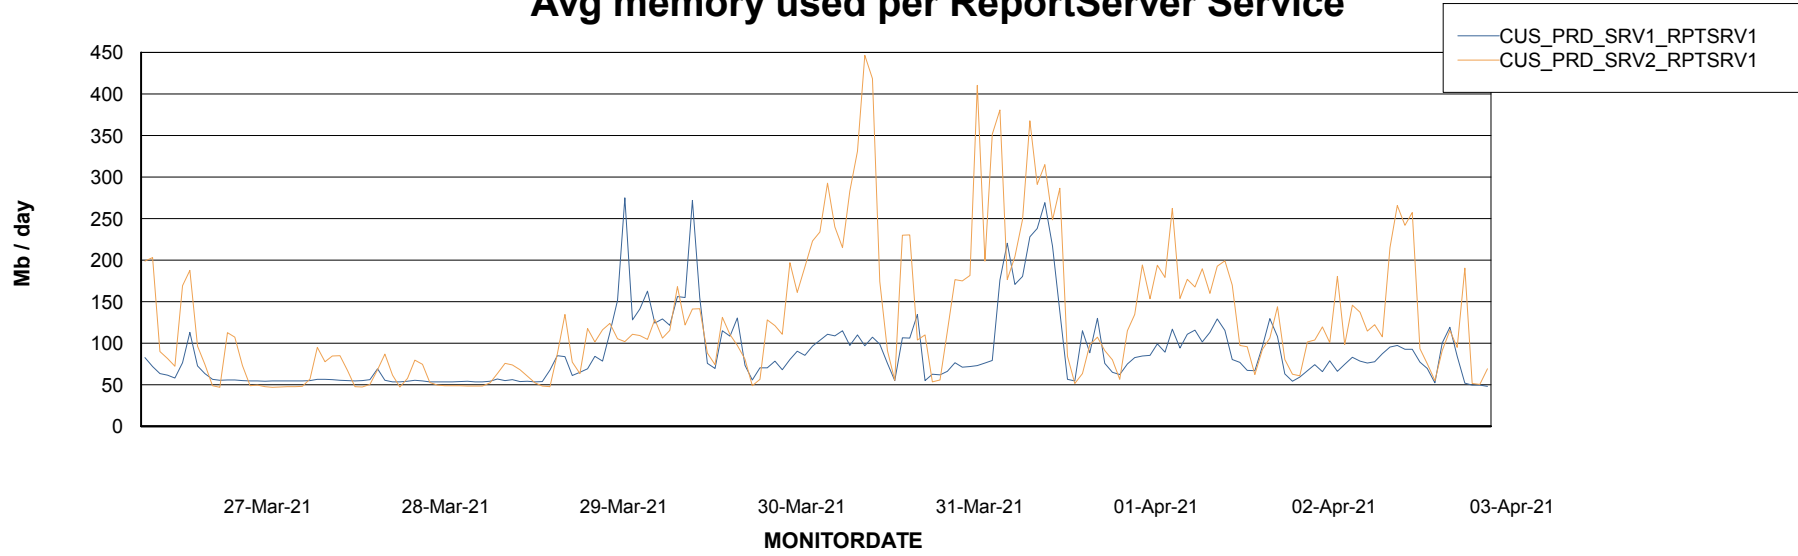

Avg memory used per ABS Server Service

Avg users per day per ABS server

Weekly SLA Customer Report

Customer CUS Production
Database ID 84

ABSSolute Web Component Services

Avg memory used per ReportServer Service