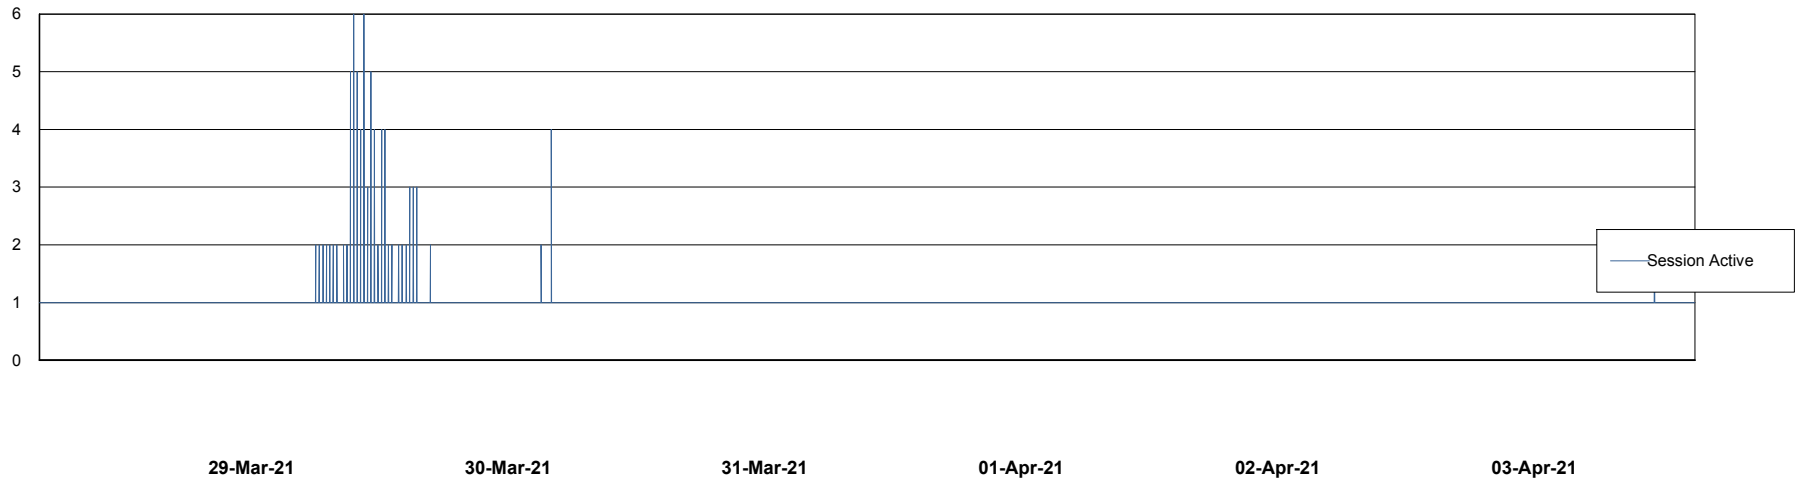

Weekly SLA Customer Report

Customer CIW Production
Database ID 45

Database Performance CIWDB_Production

Weekly SLA Customer Report

Customer CIW Production
Database ID 45

Database Performance CIWDB_Standby

Weekly SLA Customer Report

Customer CIW Production
 Database ID 45

DATABASE SIZE CIWDB_Production

Database growth over last month

Database Tablespace CIWDB_Production

Date	Tablespace Name	Filesize (Gb)	Usedsize (Gb)	Percentage free
03-Apr-21	ABSDATA	51	39	24
	INDX	12	6	50
02-Apr-21	ABSDATA	51	39	24
	INDX	12	6	50
01-Apr-21	ABSDATA	51	39	24
	INDX	12	6	50
31-Mar-21	ABSDATA	51	39	24
	INDX	12	6	50
30-Mar-21	ABSDATA	51	39	24
	INDX	12	6	50
29-Mar-21	ABSDATA	51	39	24
	INDX	7	6	14
28-Mar-21	ABSDATA	51	39	24
	INDX	7	6	14