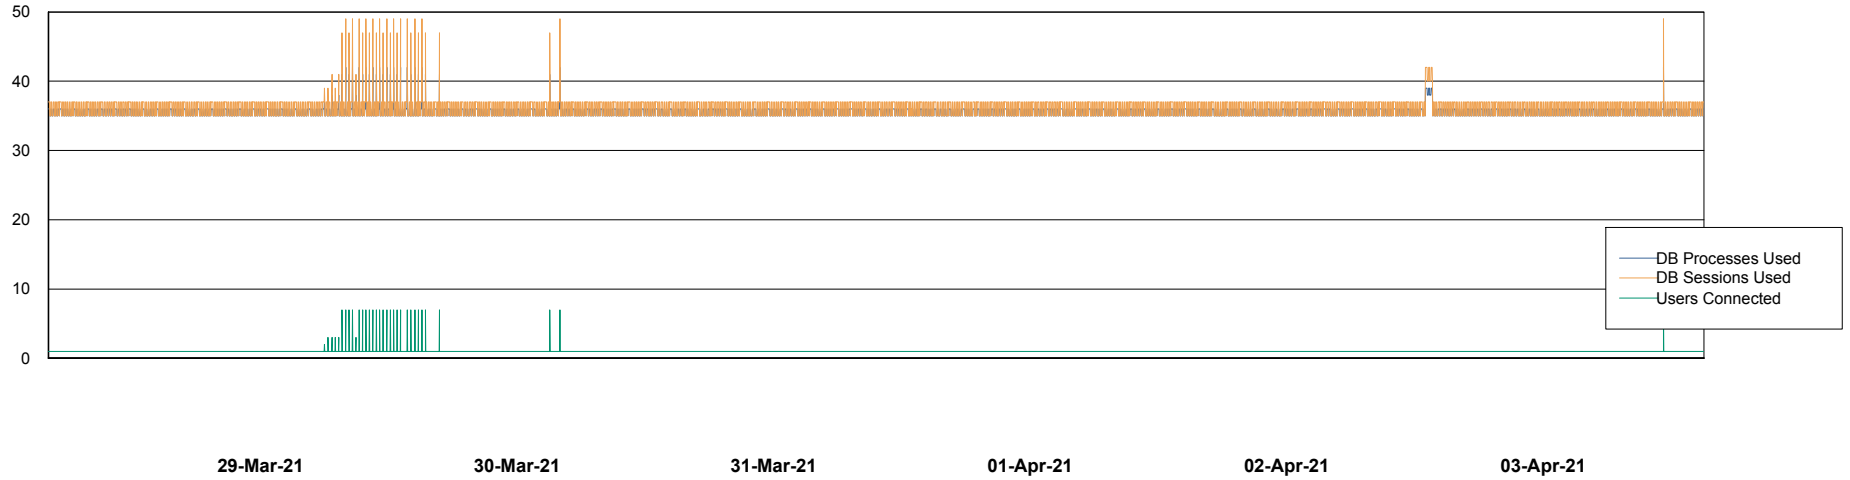

Weekly SLA Customer Report

Customer CIW Production
Database ID 45

Database Performance CIWDB_Production

Weekly SLA Customer Report

Customer CIW Production
Database ID 45

Database Performance CIWDB_Standby

Weekly SLA Customer Report

Customer CIW Production
 Database ID 45

DATABASE SIZE CIWDB_Production

Database growth over last month

Database Tablespace CIWDB_Production

Date	Tablespace Name	Filesize (Gb)	Usedsize (Gb)	Percentage free
03-Apr-21	ABSDATA	51	39	24
	INDX	12	6	50
02-Apr-21	ABSDATA	51	39	24
	INDX	12	6	50
01-Apr-21	ABSDATA	51	39	24
	INDX	12	6	50
31-Mar-21	ABSDATA	51	39	24
	INDX	12	6	50
30-Mar-21	ABSDATA	51	39	24
	INDX	12	6	50
29-Mar-21	ABSDATA	51	39	24
	INDX	7	6	14
28-Mar-21	ABSDATA	51	39	24
	INDX	7	6	14