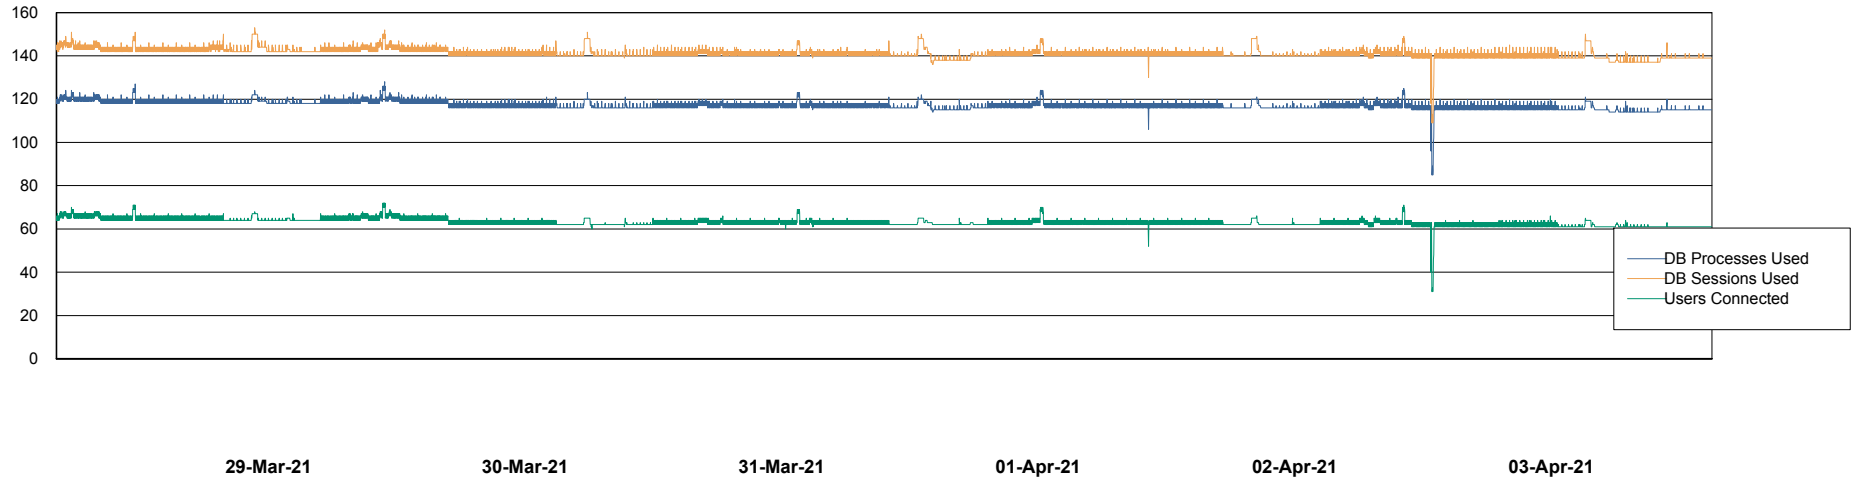

Harddisk Usage CIW_PRD_ORACLE2

	Free disk space on c: (%)	Total disk space on c: (Gb)	Free disk space on d: (%)	Total disk space on d: (Gb)	Free disk space on e: (%)	Total disk space on e: (Gb)
03-Apr-21	92	701	63	700	100	830
02-Apr-21	92	701	62	700	100	830
01-Apr-21	92	701	62	700	100	830
31-Mar-21	92	701	62	700	100	830
30-Mar-21	92	701	63	700	100	830
29-Mar-21	92	701	63	700	100	830
28-Mar-21	92	701	63	700	100	830

Weekly SLA Customer Report

Customer CIW Production
Database ID 45

Database Performance CIWDB_Production

Weekly SLA Customer Report

Customer CIW Production
Database ID 45

Database Performance CIWDB_Standby

Weekly SLA Customer Report