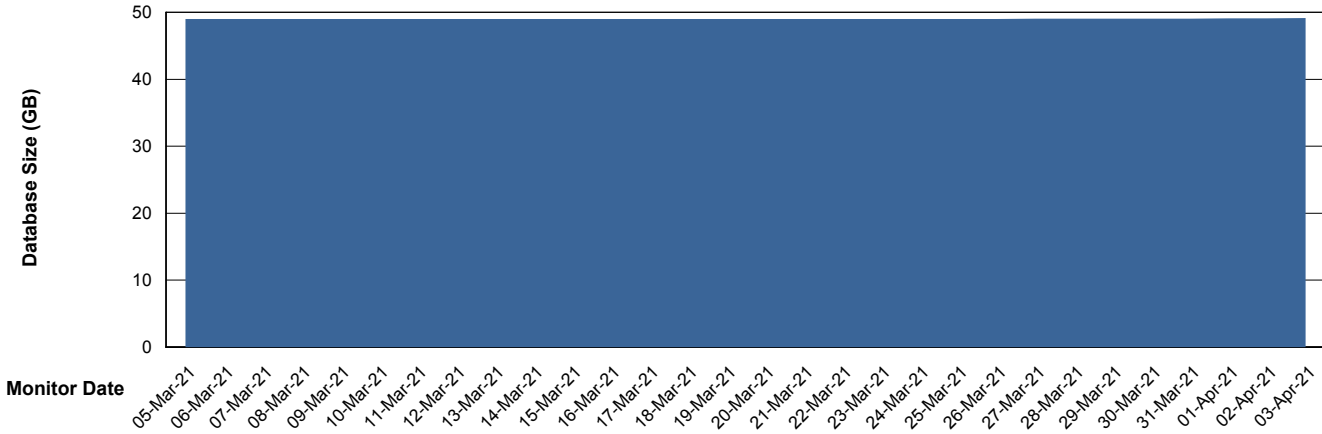

Weekly SLA Customer Report

Customer CIW Production
Database ID 45

Database Performance CIWDB_Production

Weekly SLA Customer Report

Customer CIW Production
Database ID 45

Database Performance CIWDB_Standby

Weekly SLA Customer Report

Customer CIW Production
 Database ID 45

DATABASE SIZE CIWDB_Production

Database growth over last month

Database Tablespace CIWDB_Production

Date	Tablespace Name	Filesize (Gb)	Usedsize (Gb)	Percentage free
03-Apr-21	ABSDATA	51	39	24
	INDX	12	6	50
02-Apr-21	ABSDATA	51	39	24
	INDX	12	6	50
01-Apr-21	ABSDATA	51	39	24
	INDX	12	6	50
31-Mar-21	ABSDATA	51	39	24
	INDX	12	6	50
30-Mar-21	ABSDATA	51	39	24
	INDX	12	6	50
29-Mar-21	ABSDATA	51	39	24
	INDX	7	6	14
28-Mar-21	ABSDATA	51	39	24
	INDX	7	6	14