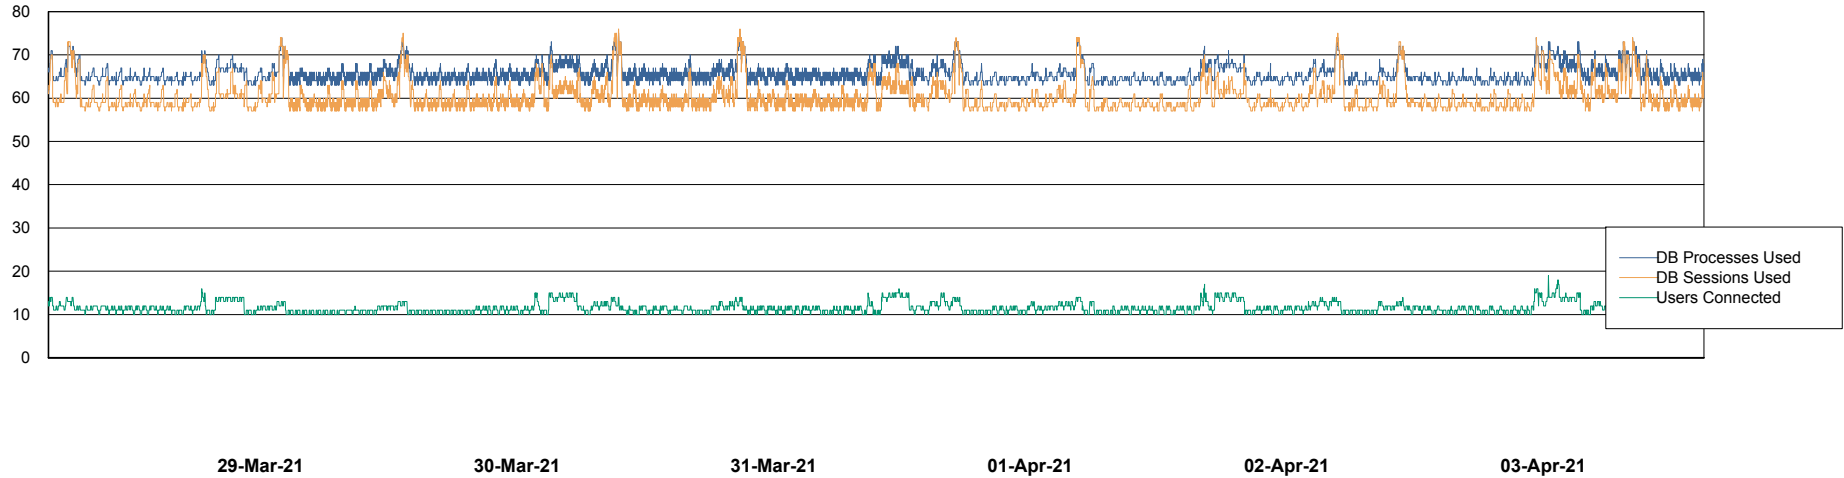

Database Performance BGGDB_BI