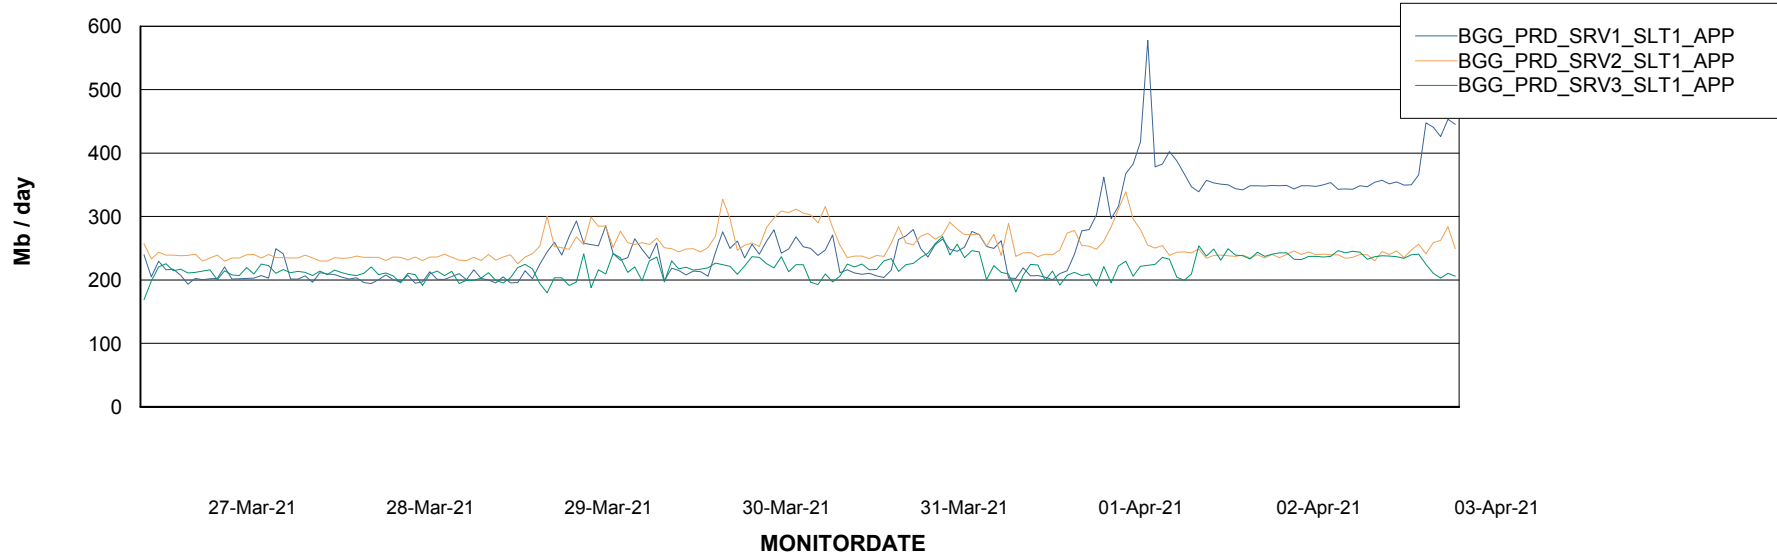

ABSSolute Application Server Services

Avg memory used per ABS Server Service