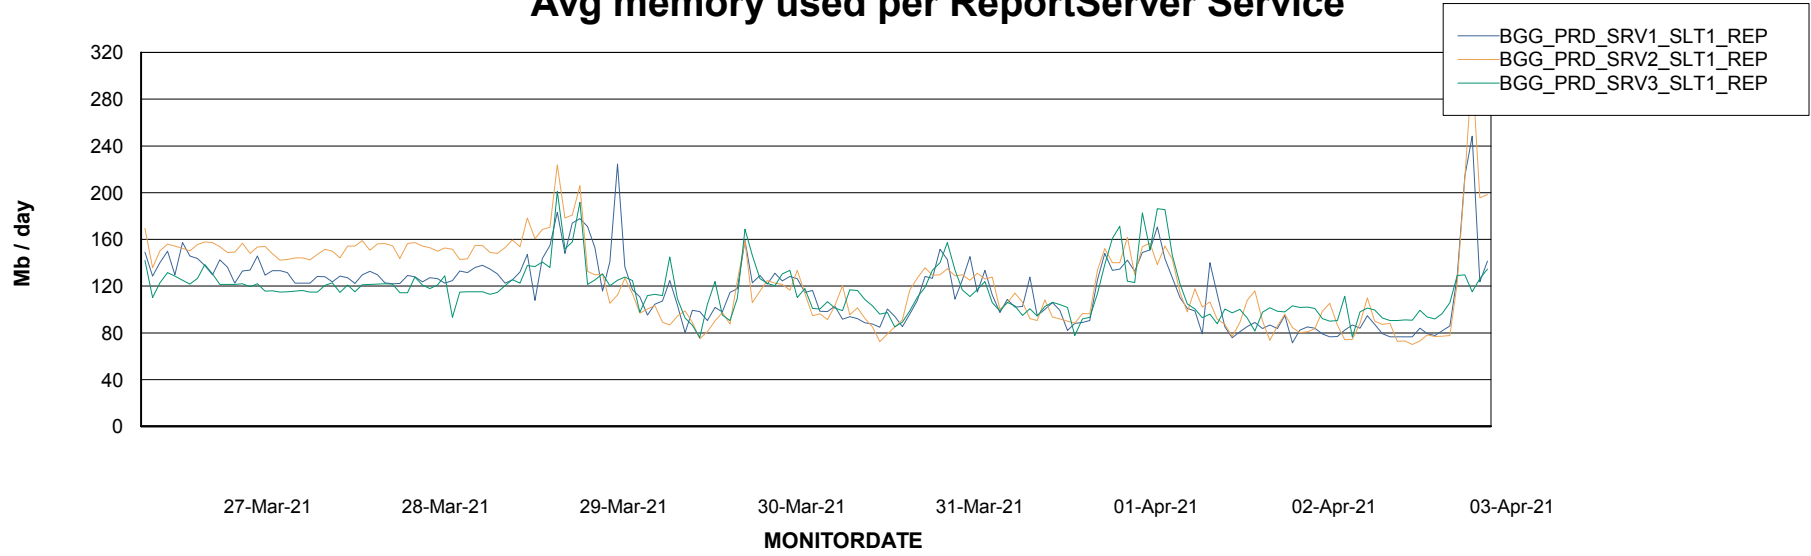

Avg memory used per ABS Server Service

Avg users per day per ABS server

Weekly SLA Customer Report

Customer BGG_Production
Database ID 58

ABSSolute Application ReportServer Services

Avg memory used per ReportServer Service