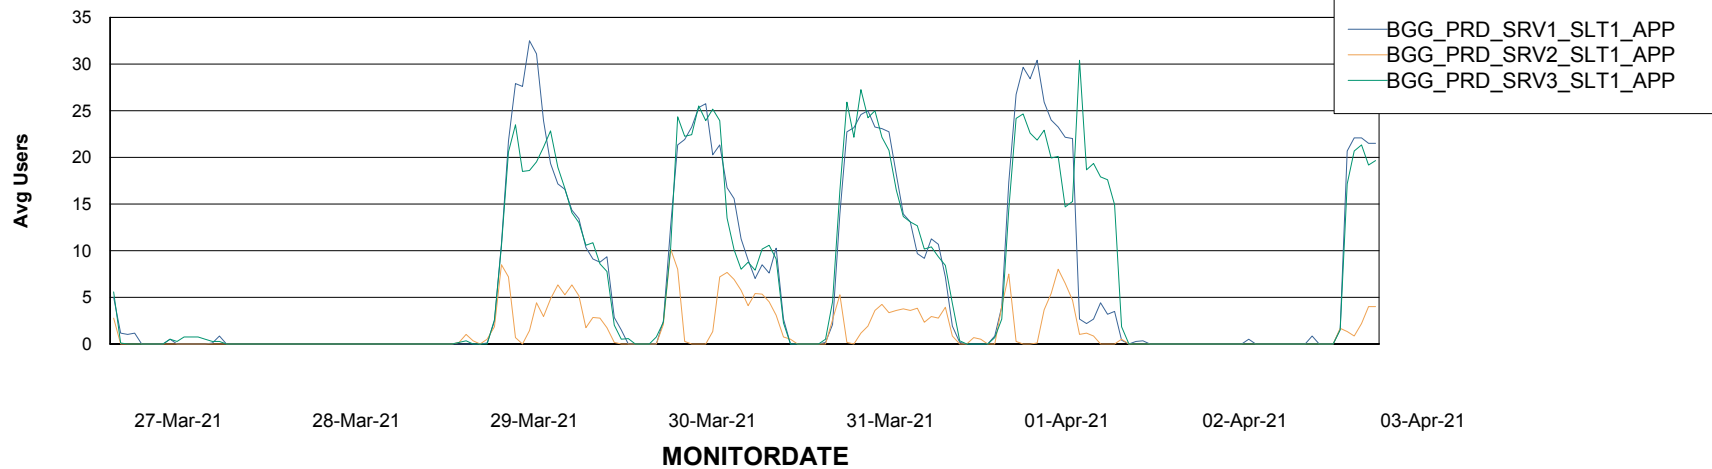

Avg users per day per ABS server