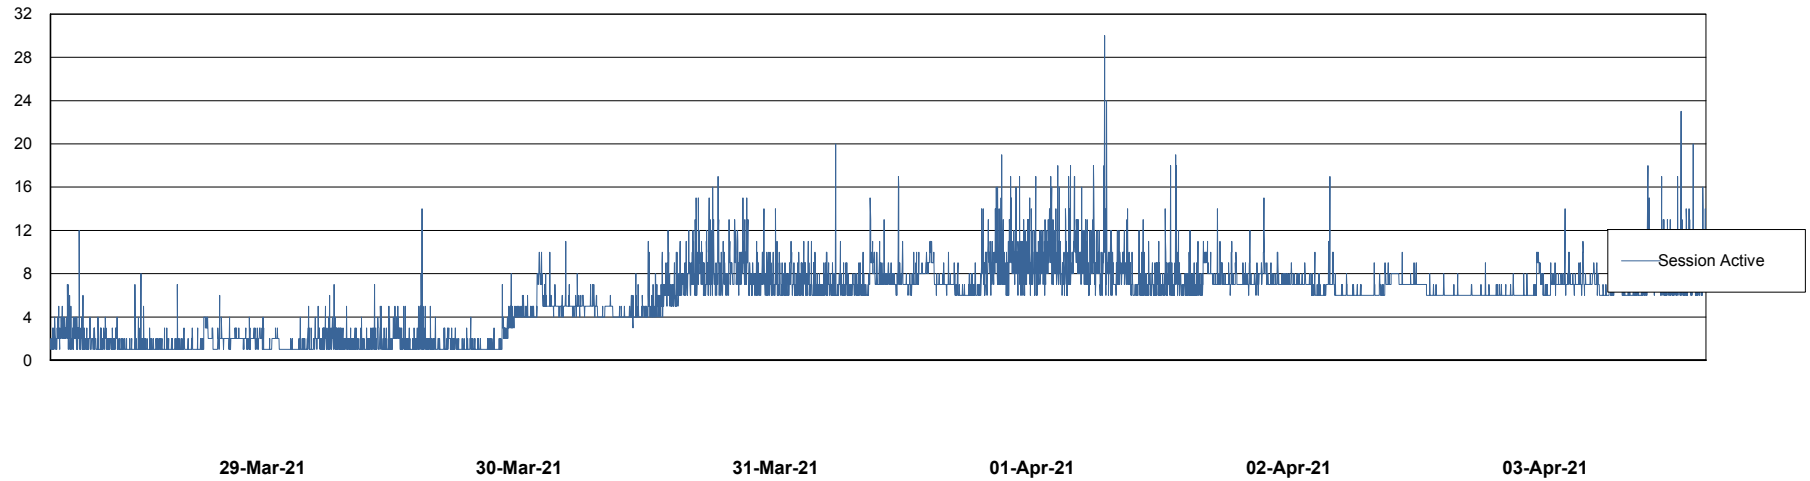

Weekly SLA Customer Report

Customer BGG_Production
Database ID 58

Database Performance BGGDB_BI

Weekly SLA Customer Report

Customer BGG_Production
Database ID 58

Database Performance BGGDB_Production

Weekly SLA Customer Report