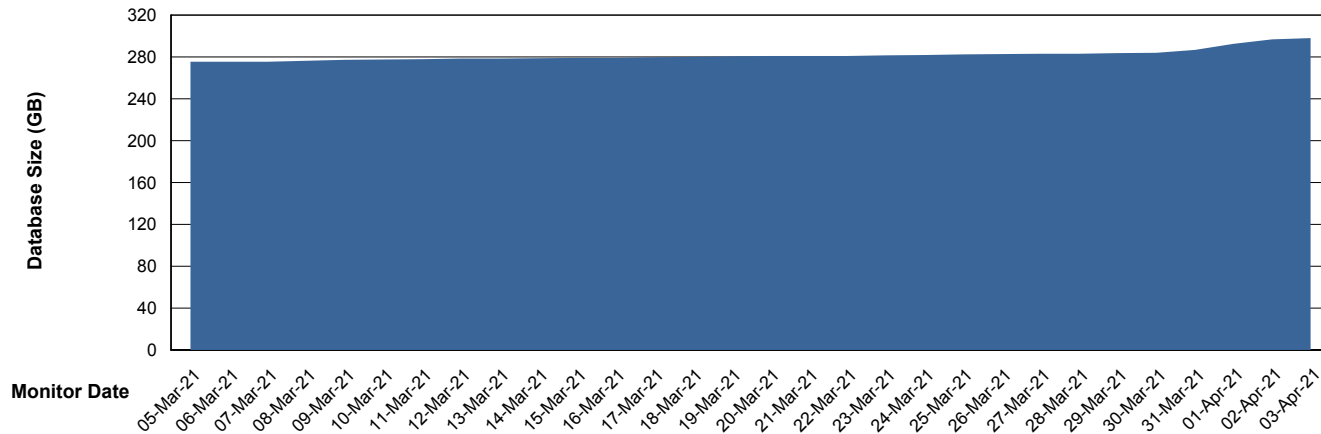

Customer BGG_Production
Database ID 58

Database Performance BGGDB_Standby

Weekly SLA Customer Report

Customer BGG_Production
Database ID 58

DATABASE SIZE BGGDB_BI

Database growth over last month

DATABASE SIZE BGGDB_Production

Database growth over last month

Weekly SLA Customer Report

Customer BGG_Production
Database ID 58

| Database Tablespace | | BGGDB_BI | | |
|---------------------|-----------------|---------------|---------------|-----------------|
| Date | Tablespace Name | Filesize (Gb) | Usedsize (Gb) | Percentage free |
| 03-Apr-21 | ABSDATA | 83 | 68 | 18 |
| | INDX | 92 | 76 | 17 |
| 02-Apr-21 | ABSDATA | 83 | 68 | 18 |
| | INDX | 92 | 77 | 16 |
| 01-Apr-21 | ABSDATA | 83 | 68 | 18 |
| | INDX | 92 | 77 | 16 |
| 31-Mar-21 | ABSDATA | 77 | 68 | 12 |
| | INDX | 88 | 76 | 14 |
| 30-Mar-21 | ABSDATA | 77 | 68 | 12 |
| | INDX | 88 | 76 | 14 |
| 29-Mar-21 | ABSDATA | 77 | 68 | 12 |
| | INDX | 88 | 76 | 14 |
| 28-Mar-21 | ABSDATA | 77 | 68 | 12 |
| | INDX | 88 | 76 | 14 |