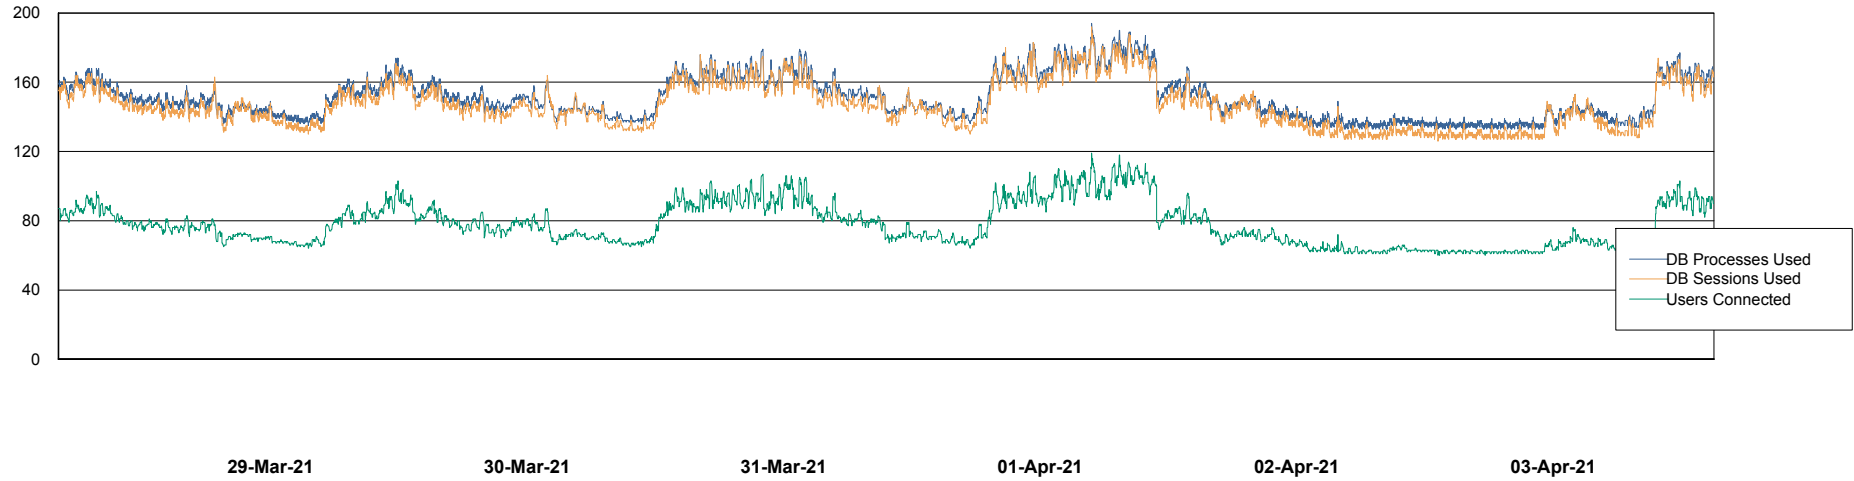

Weekly SLA Customer Report

Customer BGG_Production
Database ID 58

Database Performance BGGDB_BI

Weekly SLA Customer Report

Customer BGG_Production
Database ID 58

Database Performance BGGDB_Production

Weekly SLA Customer Report