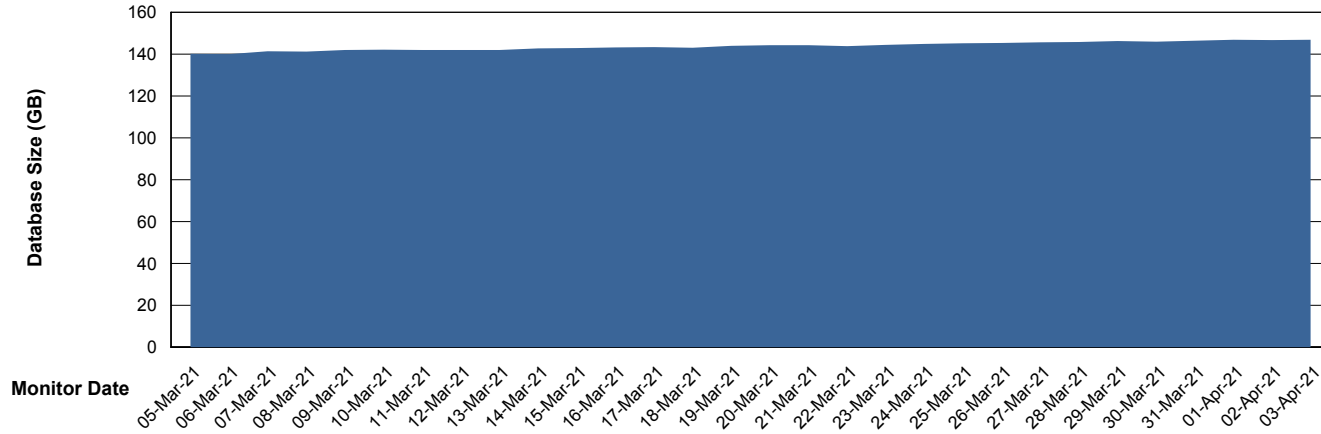

Weekly SLA Customer Report

Customer BGG_Production
Database ID 58

Database Performance BGGDB_BI

Weekly SLA Customer Report

Customer BGG_Production
Database ID 58

Database Performance BGGDB_Production

Weekly SLA Customer Report

Customer BGG_Production
Database ID 58

Database Performance BGGDB_Standby

Weekly SLA Customer Report

Customer BGG_Production
Database ID 58

DATABASE SIZE BGGDB_BI

Database growth over last month

DATABASE SIZE BGGDB_Production

Database growth over last month

Weekly SLA Customer Report

Customer BGG_Production
Database ID 58

| Database Tablespace | | BGGDB_BI | | |
|---------------------|-----------------|---------------|---------------|-----------------|
| Date | Tablespace Name | Filesize (Gb) | Usedsize (Gb) | Percentage free |
| 03-Apr-21 | ABSDATA | 83 | 68 | 18 |
| | INDX | 92 | 76 | 17 |
| 02-Apr-21 | ABSDATA | 83 | 68 | 18 |
| | INDX | 92 | 77 | 16 |
| 01-Apr-21 | ABSDATA | 83 | 68 | 18 |
| | INDX | 92 | 77 | 16 |
| 31-Mar-21 | ABSDATA | 77 | 68 | 12 |
| | INDX | 88 | 76 | 14 |
| 30-Mar-21 | ABSDATA | 77 | 68 | 12 |
| | INDX | 88 | 76 | 14 |
| 29-Mar-21 | ABSDATA | 77 | 68 | 12 |
| | INDX | 88 | 76 | 14 |
| 28-Mar-21 | ABSDATA | 77 | 68 | 12 |
| | INDX | 88 | 76 | 14 |