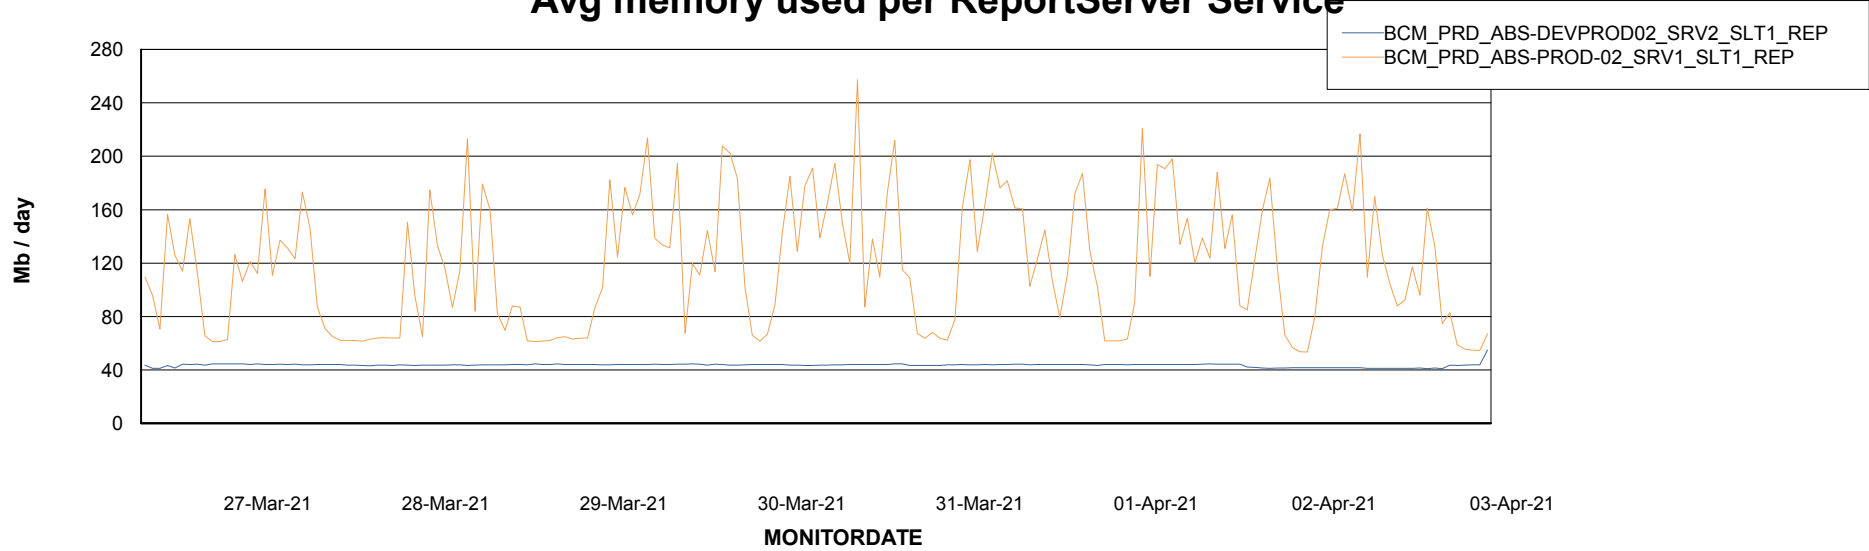

ABSSolute Application ReportServer Services

Avg memory used per ReportServer Service