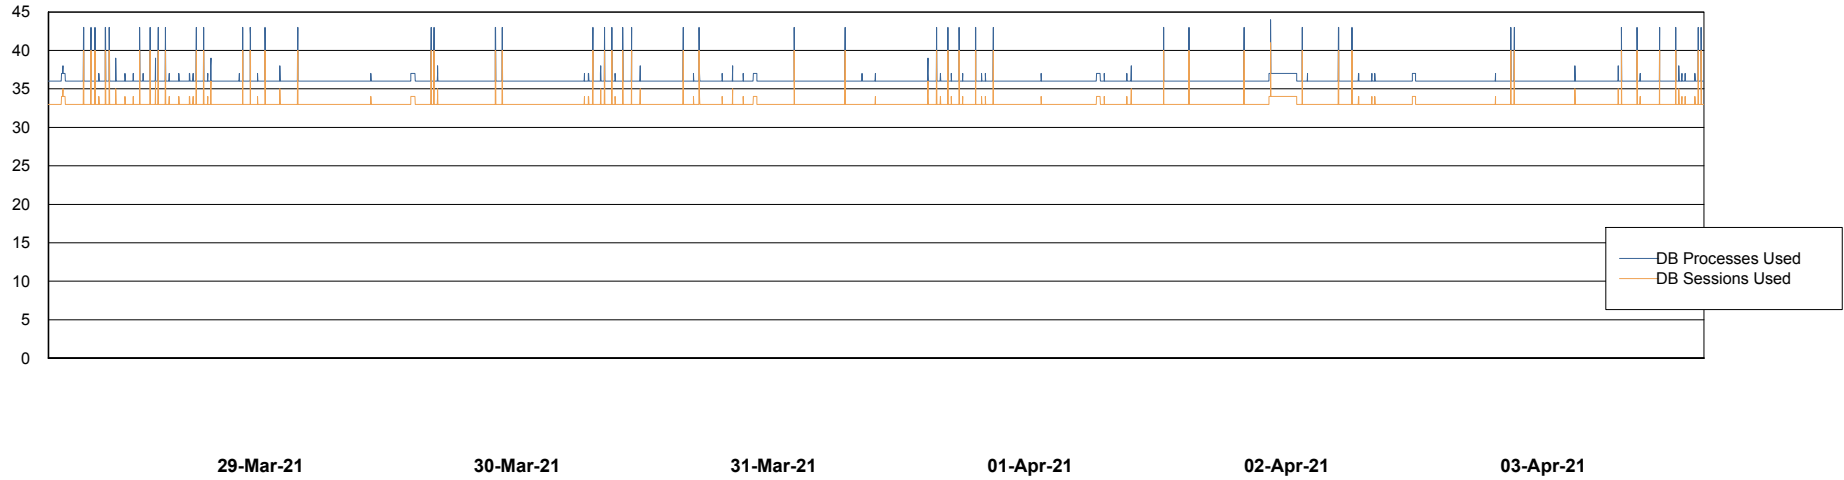

Weekly SLA Customer Report

Customer BCM_Production
Database ID 81

Database Performance BCMDB_ABS1 Production Database

Weekly SLA Customer Report

Customer BCM_Production
Database ID 81

Database Performance BCMDB_ABS1SB Standby Database