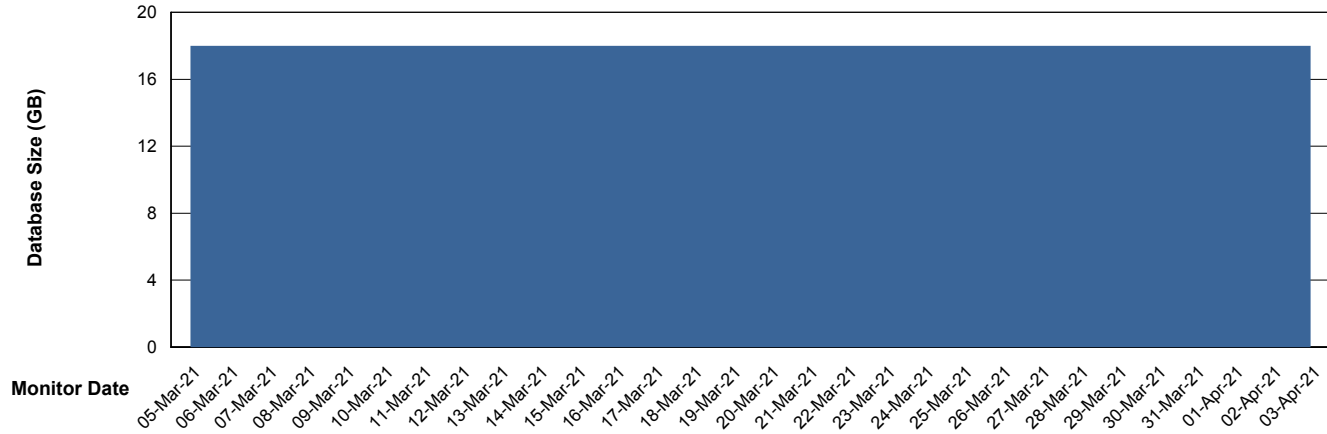

Weekly SLA Customer Report

Customer BCM_Production
Database ID 81

Database Performance BCMDB_ABS1 Production Database

Weekly SLA Customer Report

Customer BCM_Production
Database ID 81

Database Performance BCMDB_ABS1SB Standby Database

Weekly SLA Customer Report

Customer BCM_Production
 Database ID 81

DATABASE SIZE BCMDB_ABS1 Production Database

Database growth over last month

Database Tablespace BCMDB_ABS1 Production Database

Date	Tablespace Name	Filesize (Gb)	Usedsize (Gb)	Percentage free
03-Apr-21	ABSDATA	5	4	16
	INDX	10	8	19
02-Apr-21	ABSDATA	5	4	14
	INDX	10	8	19
01-Apr-21	ABSDATA	5	4	16
	INDX	10	8	19
31-Mar-21	ABSDATA	5	4	16
	INDX	10	8	19
30-Mar-21	ABSDATA	5	4	16
	INDX	10	8	19
29-Mar-21	ABSDATA	5	4	16
	INDX	10	8	19
28-Mar-21	ABSDATA	5	4	16
	INDX	10	8	19