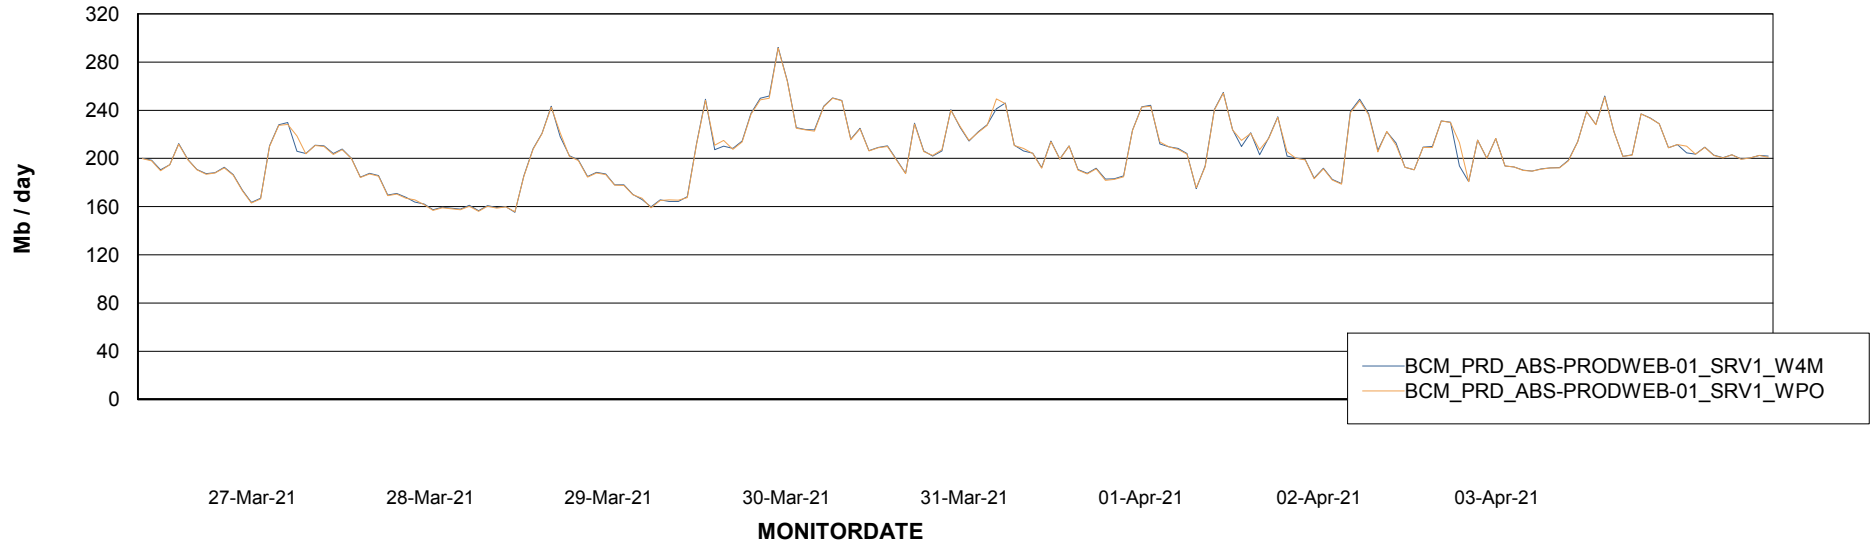

ABSSolute Application ReportServer Services

Avg memory used per ReportServer Service

Weekly SLA Customer Report

Customer BCM_Production
Database ID 81

ABSolute Web Component Services

Avg memory used per ABS Web component