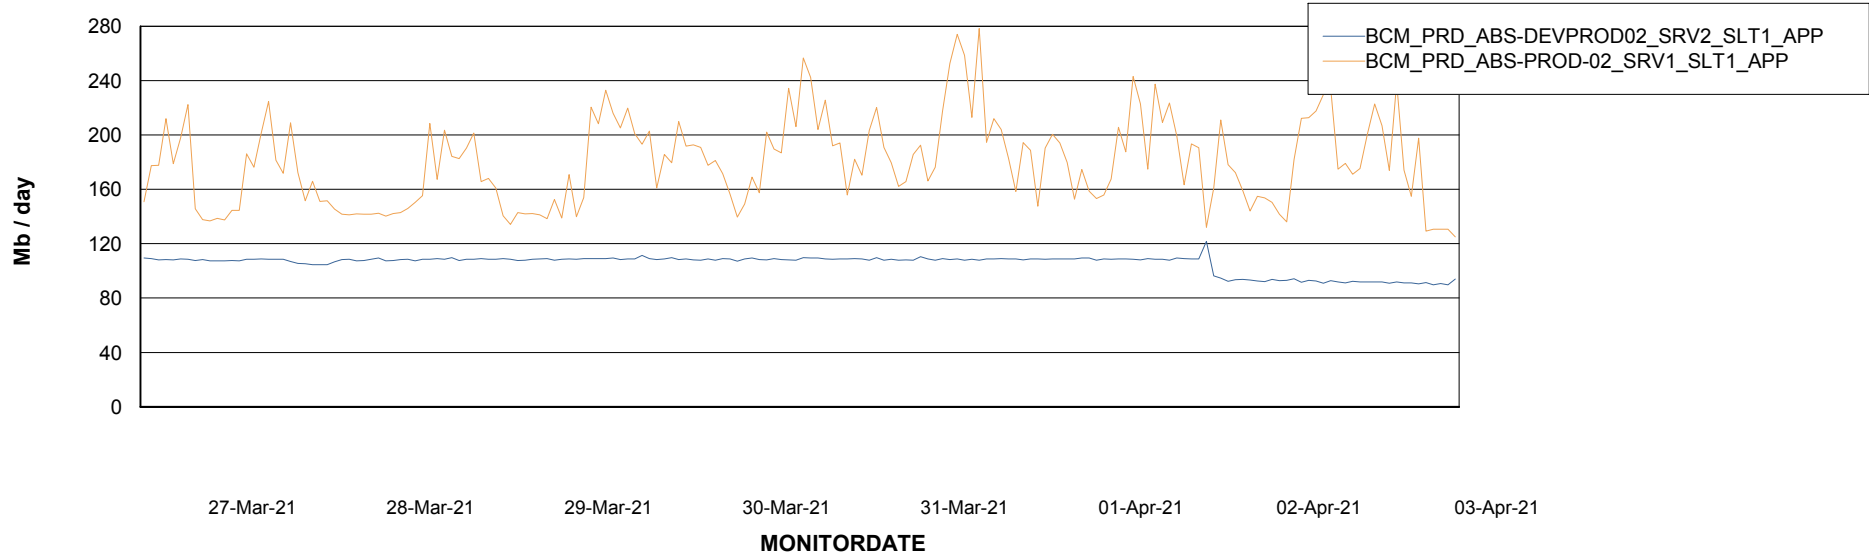

Weekly SLA Customer Report

Customer BCM_Production
 Database ID 81

DATABASE SIZE BCMDB_ABS1 Production Database

Database growth over last month

Database Tablespace BCMDB_ABS1 Production Database

Date	Tablespace Name	Filesize (Gb)	Usedsize (Gb)	Percentage free
03-Apr-21	ABSDATA	5	4	16
	INDX	10	8	19
02-Apr-21	ABSDATA	5	4	14
	INDX	10	8	19
01-Apr-21	ABSDATA	5	4	16
	INDX	10	8	19
31-Mar-21	ABSDATA	5	4	16
	INDX	10	8	19
30-Mar-21	ABSDATA	5	4	16
	INDX	10	8	19
29-Mar-21	ABSDATA	5	4	16
	INDX	10	8	19
28-Mar-21	ABSDATA	5	4	16
	INDX	10	8	19

Weekly SLA Customer Report

Customer BCM_Production
Database ID 81

ABSSolute Application Server Services

Avg memory used per ABS Server Service

Avg users per day per ABS server

Weekly SLA Customer Report

Customer BCM_Production
Database ID 81