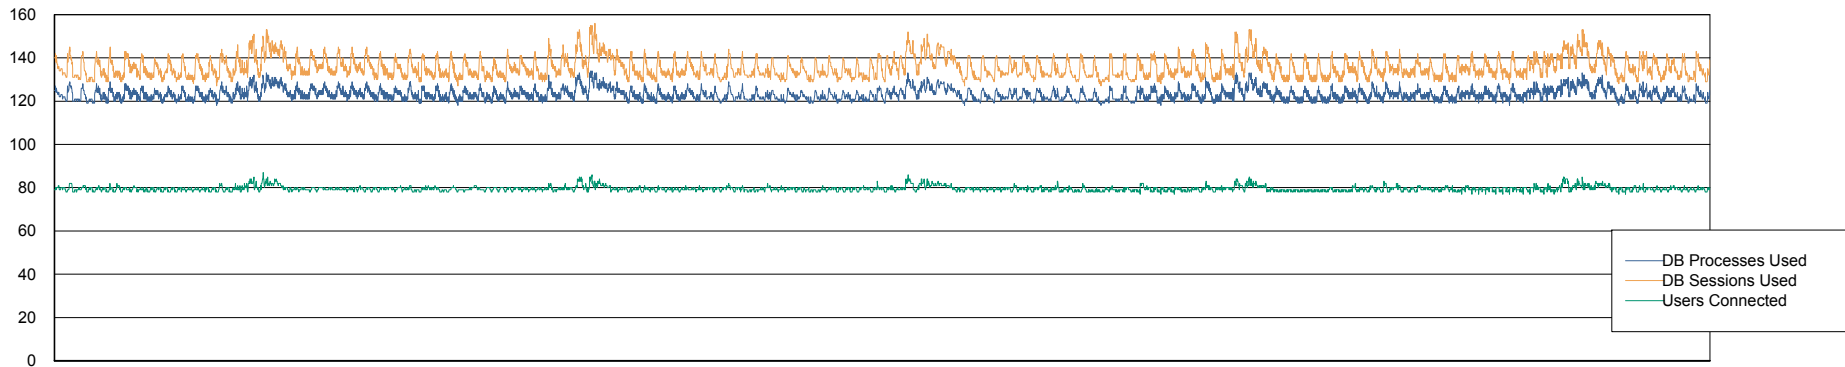

Database Performance VOSBIDB_Production

DB Processes Max 300
DB Sessions Max 472