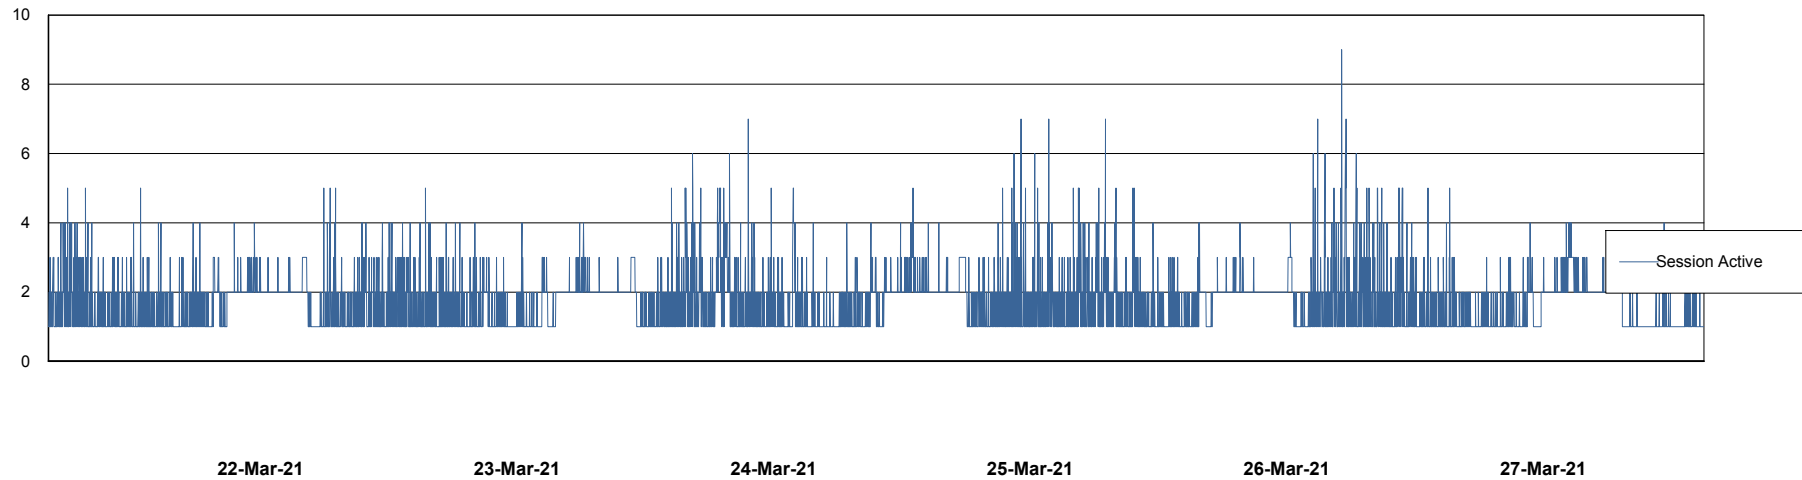

Database Performance VOSDB_Production

DB Processes Max 300
DB Sessions Max 472