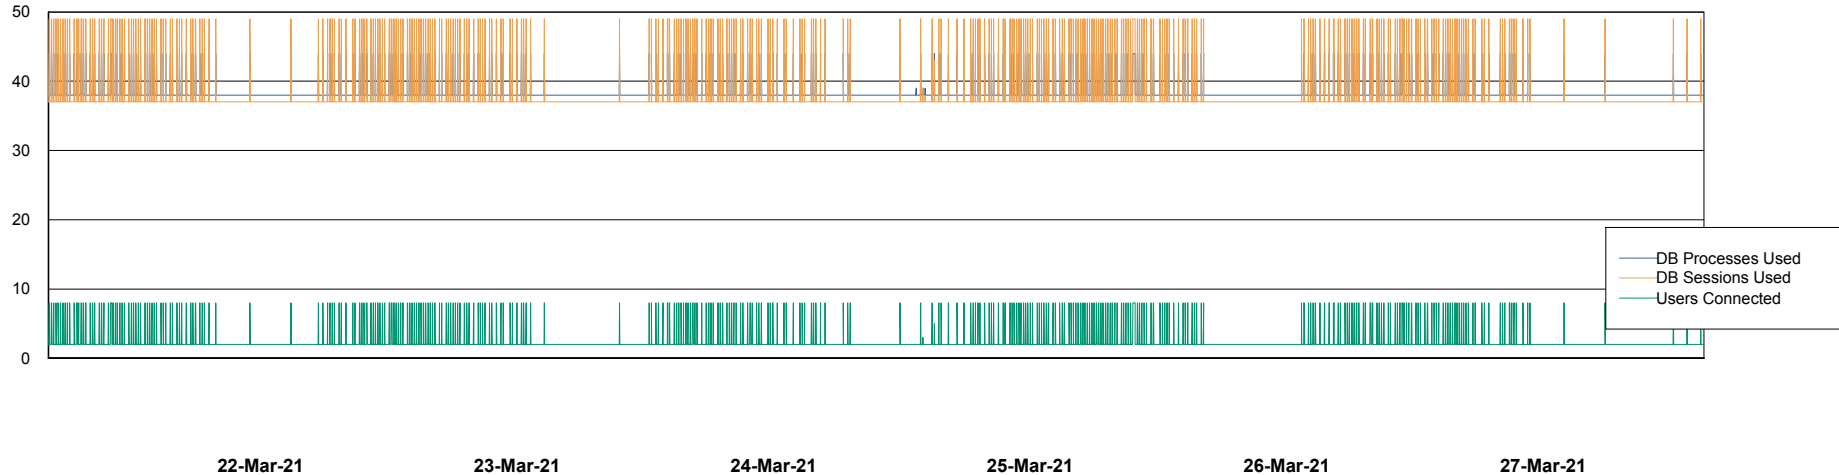

Database Performance VOSDB_Production

DB Processes Max 300
DB Sessions Max 472

Weekly SLA Customer Report

Customer VOS_Production
Database ID 68

Database Performance VOSDB_Standby

DB Processes Max 500
DB Sessions Max 772

Weekly SLA Customer Report

Customer VOS_Production
Database ID 68

DATABASE SIZE VOSBIDB_Production

Database growth over last month

DATABASE SIZE VOSDB_Production

Database growth over last month

Weekly SLA Customer Report