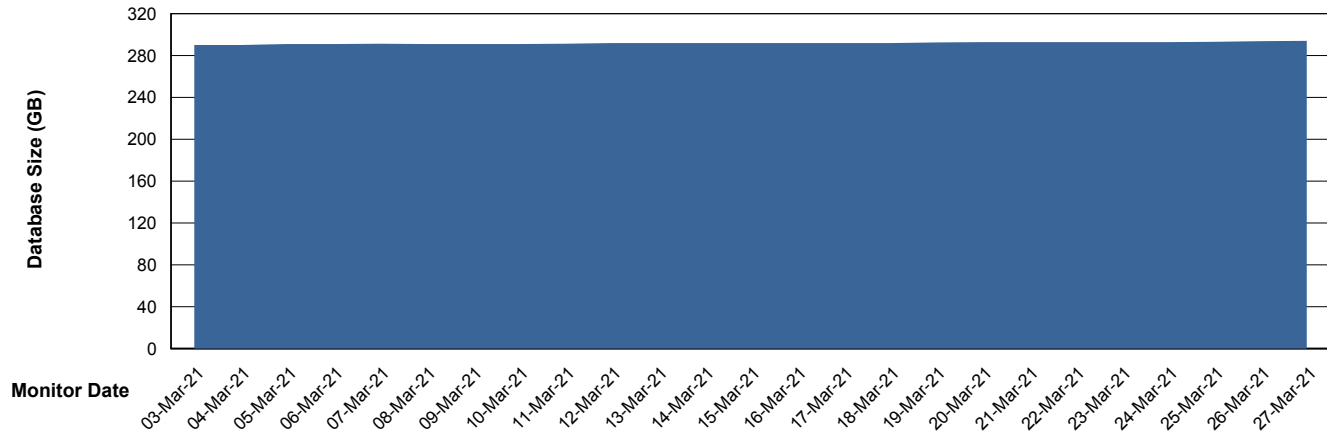

Weekly SLA Customer Report

Customer VOS_Production
Database ID 68

DATABASE SIZE VOSBIDB_Production

Database growth over last month

DATABASE SIZE VOSDB_Production

Database growth over last month

Weekly SLA Customer Report

Customer VOS_Production
Database ID 68

Database Tablespace VOSBIDB_Production

Date	Tablespace Name	Filesize (Gb)	Usedsize (Gb)	Percentage free
27-Mar-21	ABSDATA	70	48	31
	INDX	80	68	15
26-Mar-21	ABSDATA	70	48	31
	INDX	80	68	15
25-Mar-21	ABSDATA	70	48	31
	INDX	80	68	15
24-Mar-21	ABSDATA	70	47	33
	INDX	80	68	15
23-Mar-21	ABSDATA	70	47	33
	INDX	80	68	15
22-Mar-21	ABSDATA	70	47	33
	INDX	80	67	16
21-Mar-21	ABSDATA	70	47	33
	INDX	80	67	16