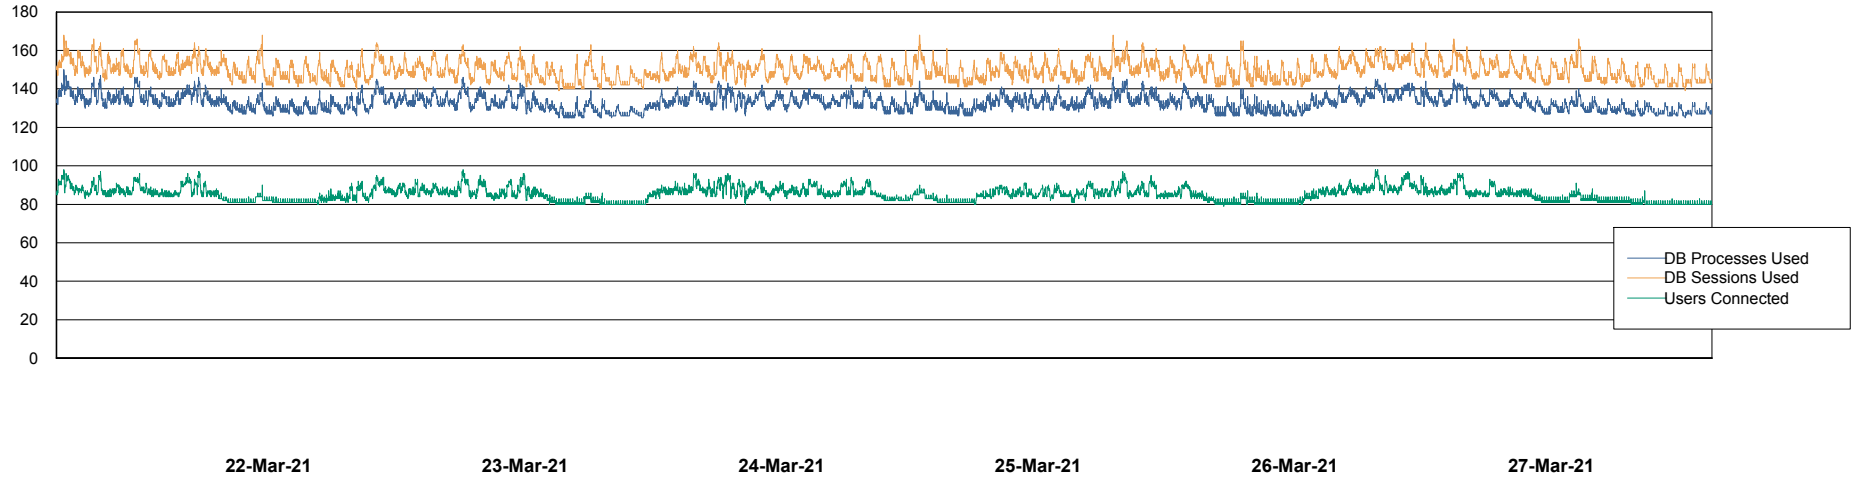

Database Performance VOSDB_Production

DB Processes Max 300
DB Sessions Max 472