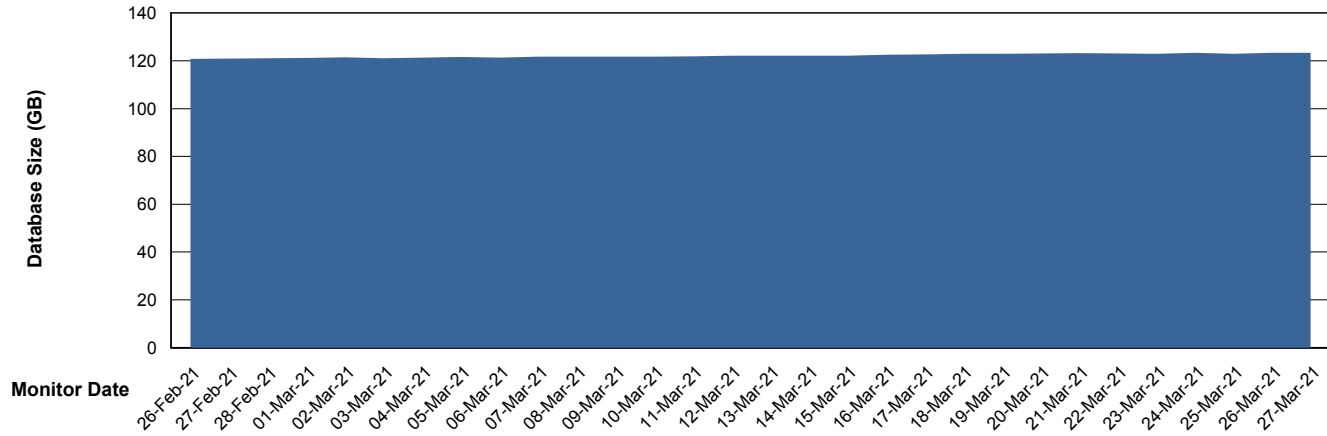

Database Performance VOSDB_Production

DB Processes Max 300
DB Sessions Max 472

Weekly SLA Customer Report

Customer VOS_Production
Database ID 68

Database Performance VOSDB_Standby

DB Processes Max 500
DB Sessions Max 772

Weekly SLA Customer Report

Customer VOS_Production
Database ID 68

DATABASE SIZE VOSBIDB_Production

Database growth over last month

DATABASE SIZE VOSDB_Production

Database growth over last month

Weekly SLA Customer Report