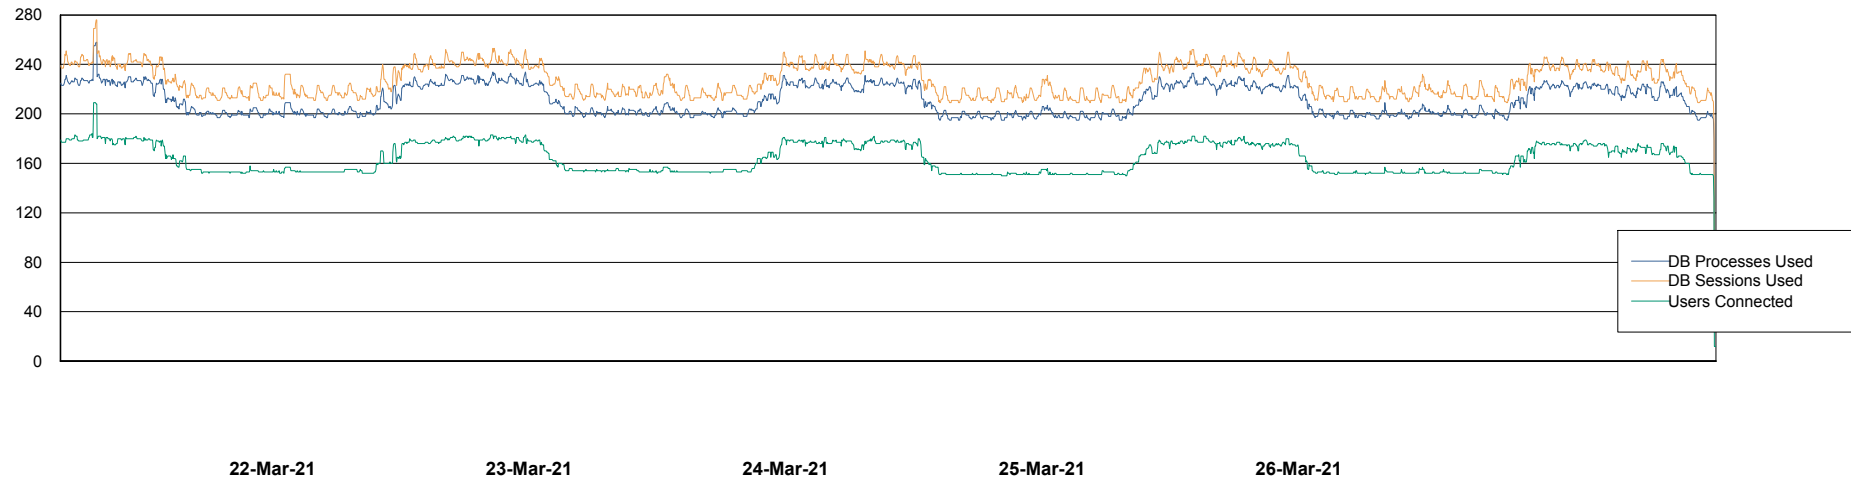

Weekly SLA Customer Report

Customer VEN_Production
 Database ID 35

Harddisk Usage VEN_PRD_DB_BI

	Free disk space on c: (%)	Total disk space on c: (Gb)	Free disk space on d: (%)	Total disk space on d: (Gb)
27-Mar-21	50	102	24	601
26-Mar-21	50	102	24	601
25-Mar-21	50	102	24	601
24-Mar-21	50	102	24	601
23-Mar-21	50	102	27	601
22-Mar-21	50	102	30	601
21-Mar-21	50	102	34	601

Weekly SLA Customer Report

Customer VEN_Production
Database ID 35

Database Performance ABSVEN06 Primary DB 2019

Weekly SLA Customer Report

Customer VEN_Production
Database ID 35

Database Performance ABSVEN07 Standby DB 2019