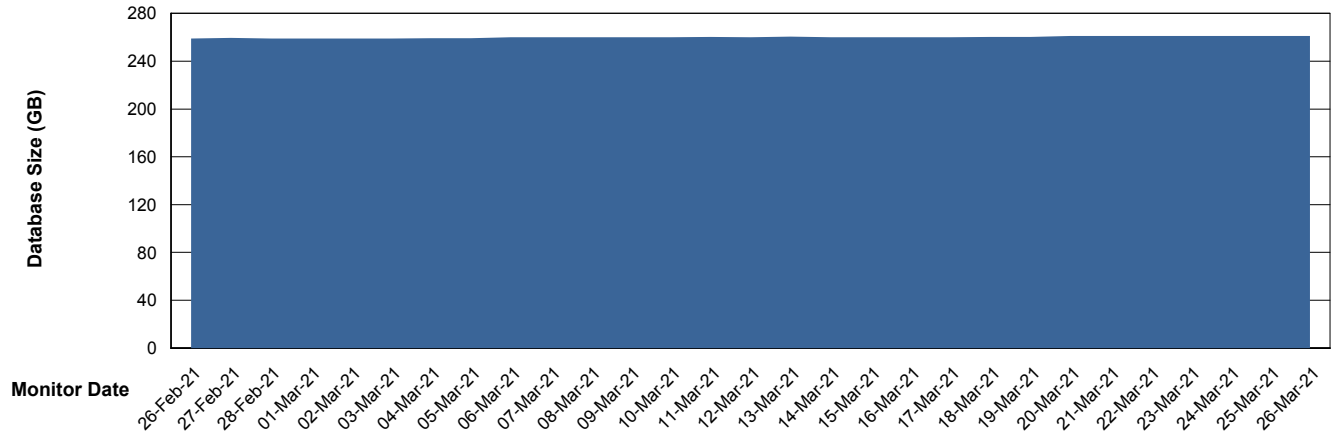

Weekly SLA Customer Report

Customer VEN_Production
Database ID 35

Database Performance VENDB_BI

Weekly SLA Customer Report

Customer VEN_Production
Database ID 35

DATABASE SIZE ABSVEN06 Primary DB 2019

Database growth over last month

DATABASE SIZE VENDB_BI

Database growth over last month

Weekly SLA Customer Report

Customer VEN_Production
Database ID 35

Database Tablespace ABSVEN06 Primary DB 2019

Date	Tablespace Name	Filesize (Gb)	Usedsize (Gb)	Percentage free
26-Mar-21	ABSDATA	156	127	19
	INDX	150	124	17
25-Mar-21	ABSDATA	156	127	19
	INDX	150	124	17
24-Mar-21	ABSDATA	156	127	19
	INDX	150	124	17
23-Mar-21	ABSDATA	156	127	19
	INDX	150	124	17
22-Mar-21	ABSDATA	156	127	19
	INDX	150	124	17
21-Mar-21	ABSDATA	156	127	19
	INDX	150	124	17