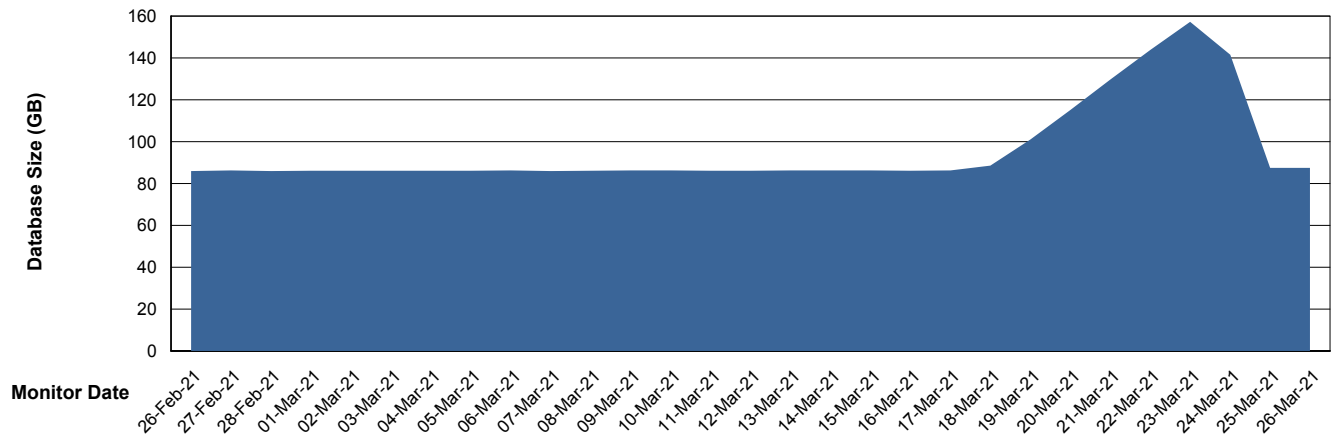

Weekly SLA Customer Report

Customer VEN_Production
Database ID 35

Database Performance VENDB_BI

Weekly SLA Customer Report

Customer VEN_Production
Database ID 35

DATABASE SIZE ABSVEN06 Primary DB 2019

Database growth over last month

DATABASE SIZE VENDB_BI

Database growth over last month

Weekly SLA Customer Report

Customer VEN_Production
Database ID 35

Database Tablespace ABSVEN06 Primary DB 2019

Date	Tablespace Name	Filesize (Gb)	Usedsize (Gb)	Percentage free
26-Mar-21	ABSDATA	156	127	19
	INDX	150	124	17
25-Mar-21	ABSDATA	156	127	19
	INDX	150	124	17
24-Mar-21	ABSDATA	156	127	19
	INDX	150	124	17
23-Mar-21	ABSDATA	156	127	19
	INDX	150	124	17
22-Mar-21	ABSDATA	156	127	19
	INDX	150	124	17
21-Mar-21	ABSDATA	156	127	19
	INDX	150	124	17