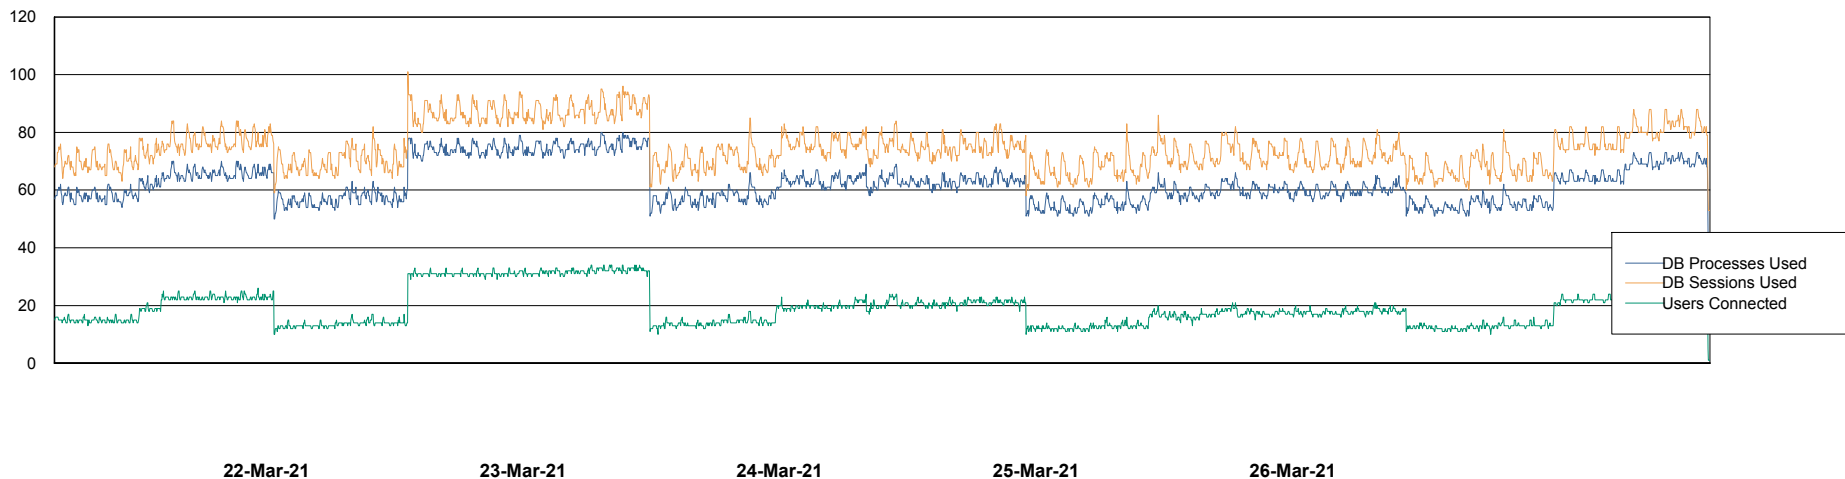

Database Performance VENDB_BI