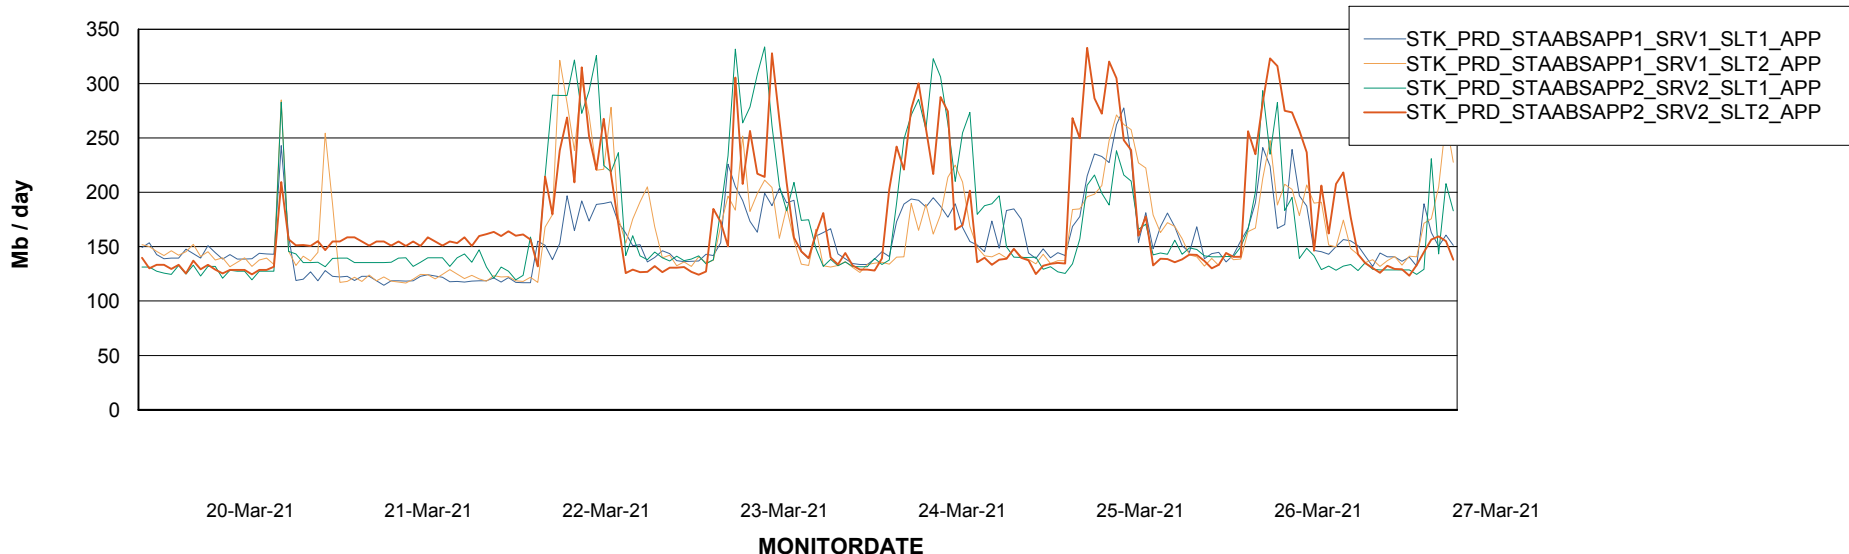

ABSSolute Application Server Services

Avg memory used per ABS Server Service