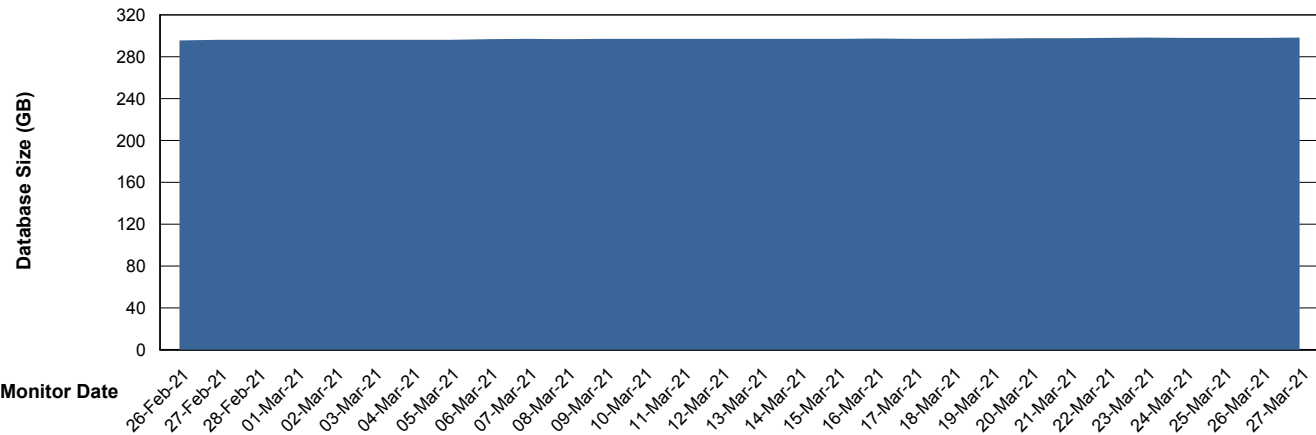

Database Performance STKDB_ABS1SB Standby Database

DB Processes Max 500
DB Sessions Max 774

Weekly SLA Customer Report

Customer STK_Production
 Database ID 82

DATABASE SIZE STKDB_ABS1 Production Database

Database growth over last month