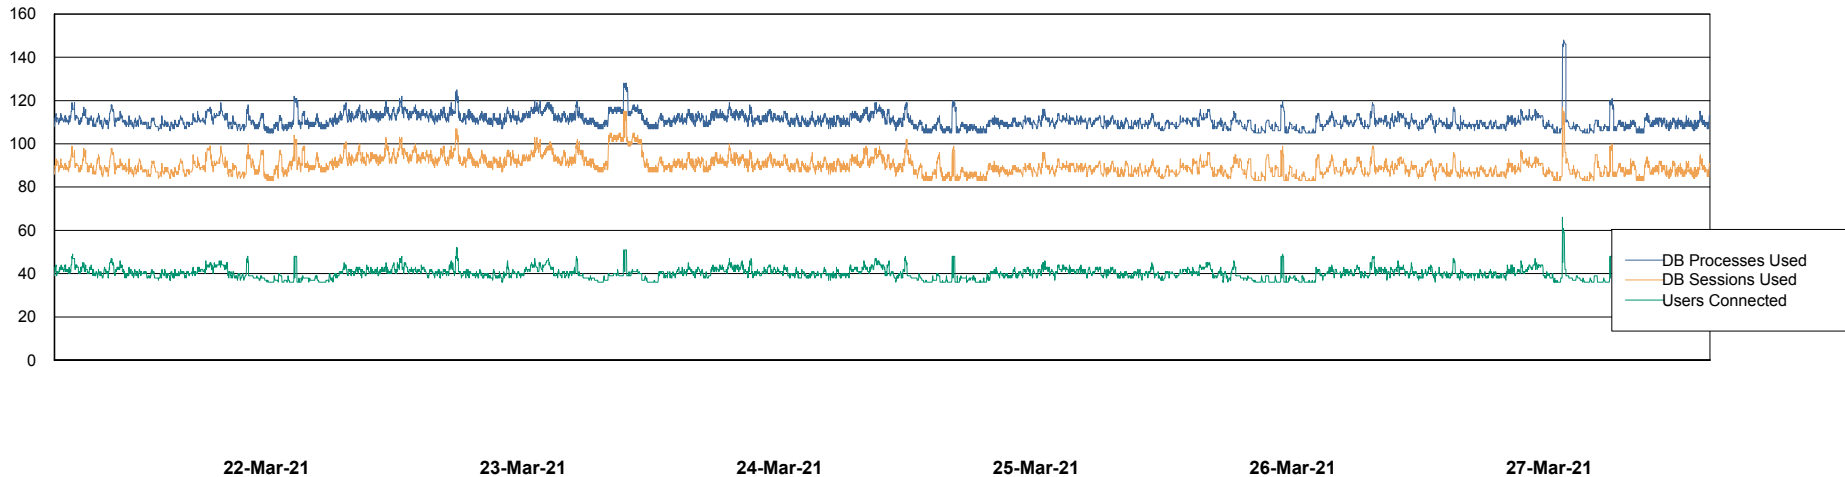

Database Performance STKDB_ABS1 Production Database

DB Processes Max 500
DB Sessions Max 776