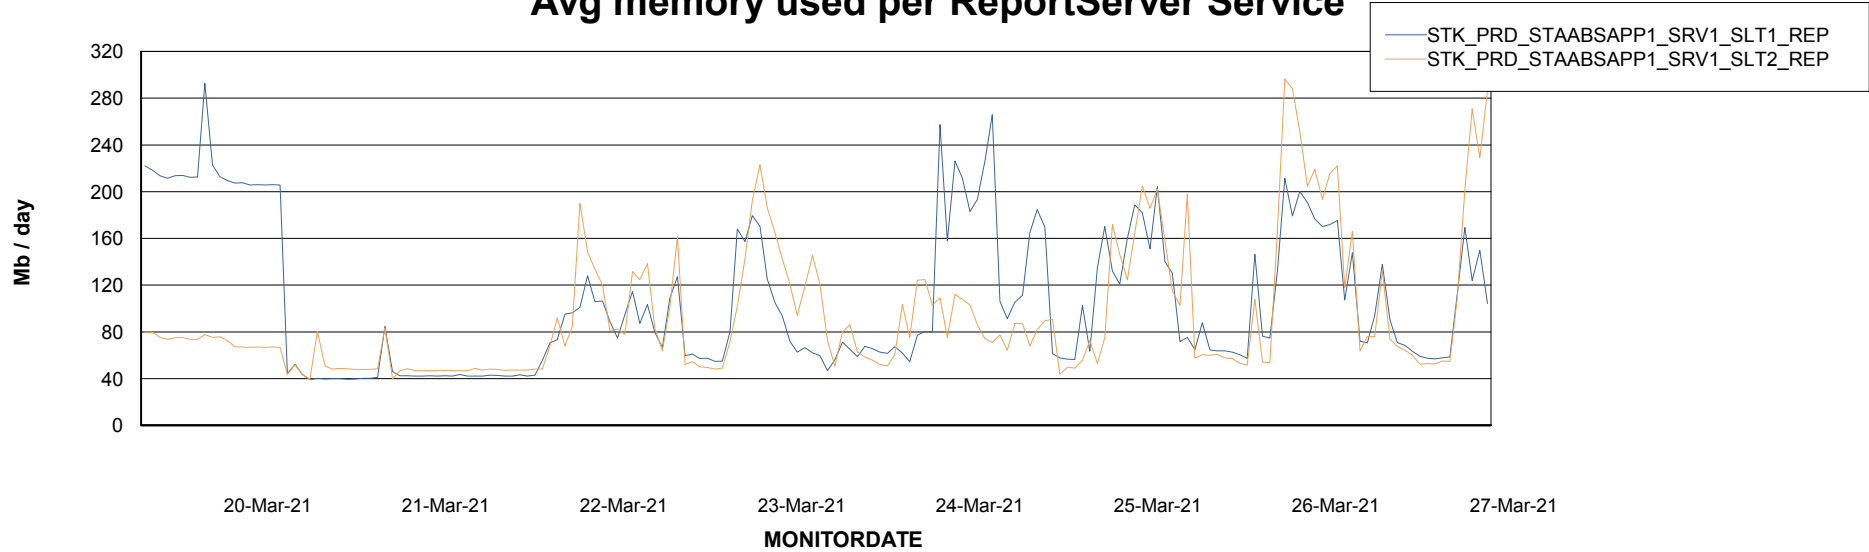

Avg memory used per ABS Server Service

Avg users per day per ABS server

Weekly SLA Customer Report

Customer STK_Production
Database ID 82

ABSSolute Application ReportServer Services

Avg memory used per ReportServer Service