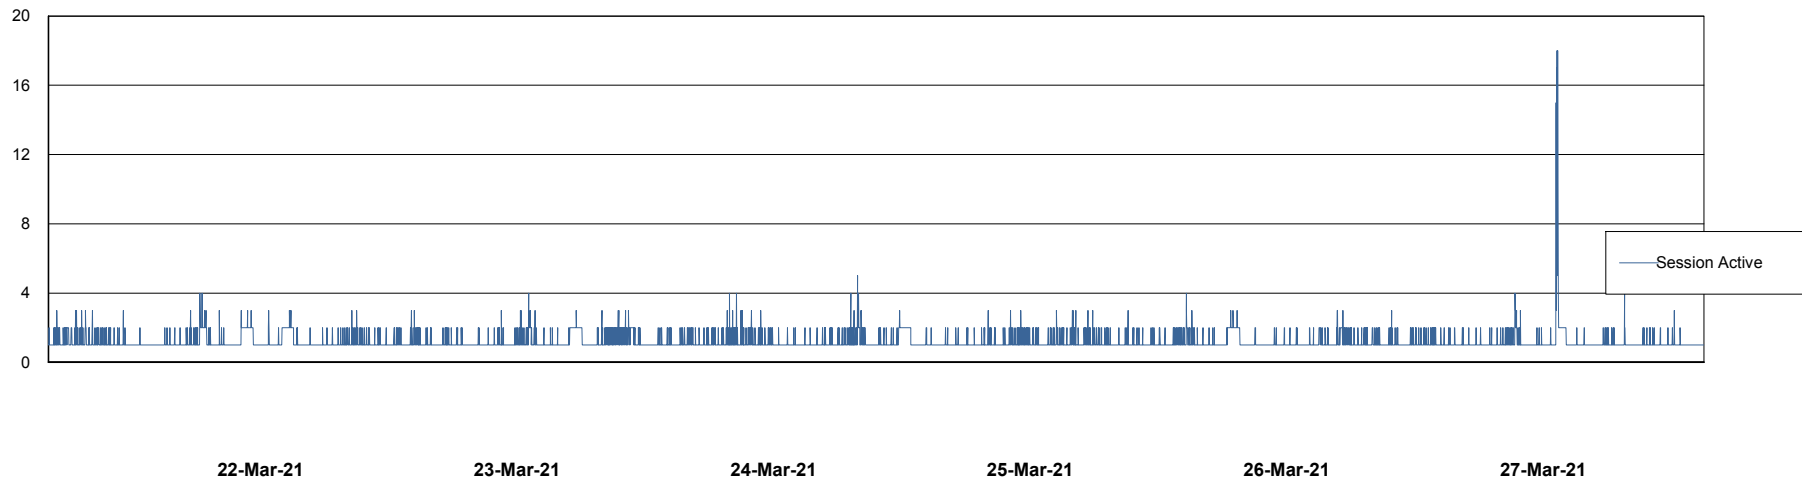

Weekly SLA Customer Report

Customer STK_Production
Database ID 82

Harddisk Usage STK_STAABSDB2 Standby DB Server

	Free disk space on c: (%)	Total disk space on c: (Gb)	Free disk space on d: (%)	Total disk space on d: (Gb)	Free disk space on e: (%)	Total disk space on e: (Gb)
27-Mar-21	72	99	42	350	24	1,000
26-Mar-21	72	99	42	350	24	1,000
25-Mar-21	72	99	42	350	24	1,000
24-Mar-21	72	99	42	350	24	1,000
23-Mar-21	72	99	42	350	24	1,000
22-Mar-21	72	99	43	350	24	1,000
21-Mar-21	72	99	43	350	24	1,000

Weekly SLA Customer Report

Customer STK_Production
Database ID 82

Database Performance STKDB_ABS1 Production Database

DB Processes Max 500
DB Sessions Max 776

Weekly SLA Customer Report

Customer STK_Production
Database ID 82