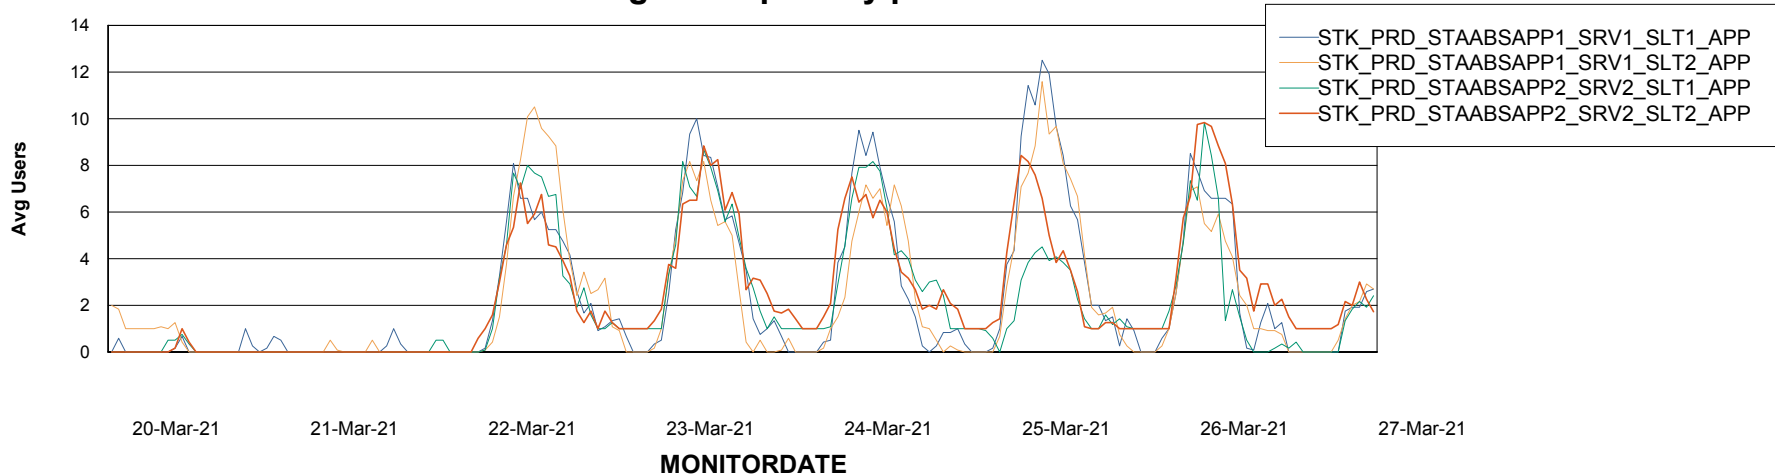

Avg users per day per ABS server