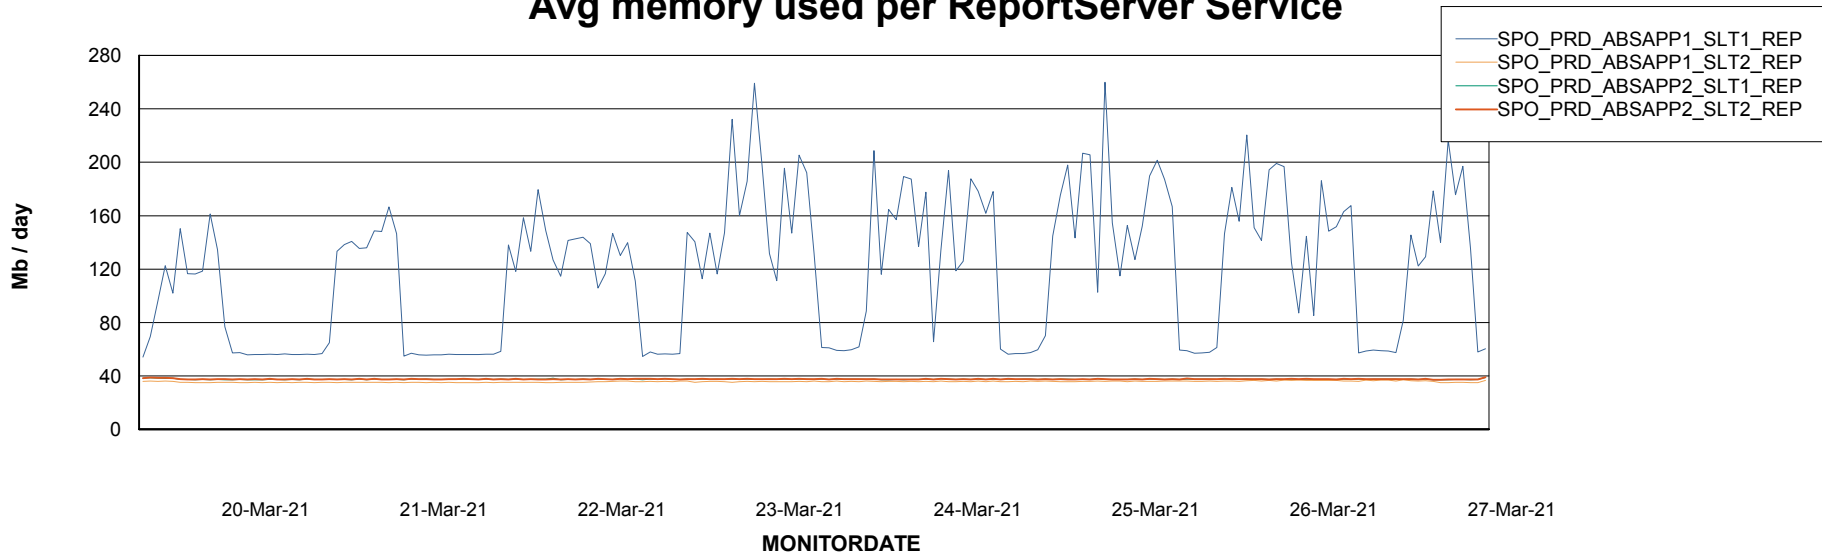

Avg users per day per ABS server

Weekly SLA Customer Report

Customer SPO_Production Silver
Database ID 57

ABSSolute Application ReportServer Services

Avg memory used per ReportServer Service

Weekly SLA Customer Report