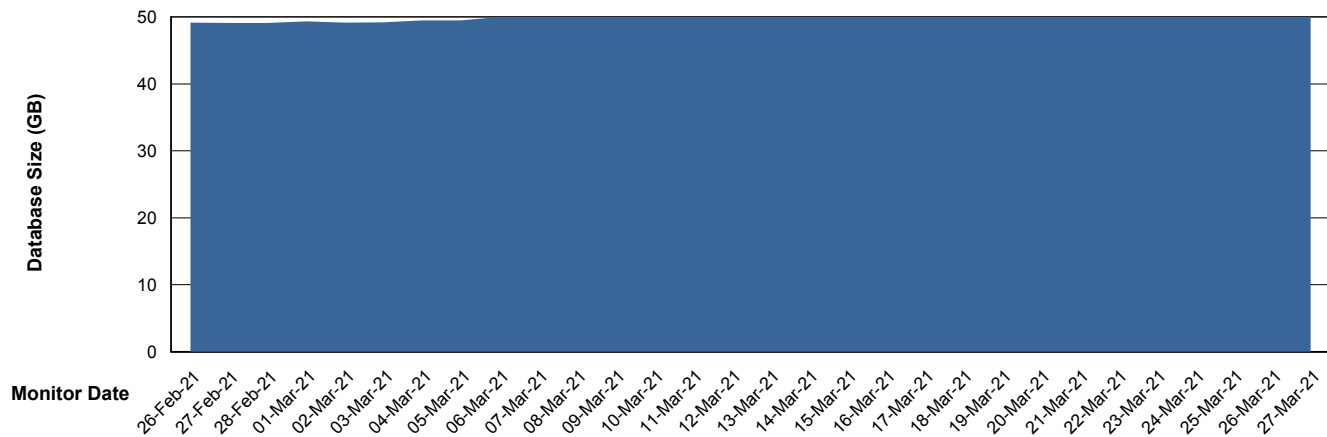

Database Performance SPODB_Production

DB Processes Max 300
DB Sessions Max 472

Weekly SLA Customer Report

Customer SPO_Production Silver
Database ID 57

Database Performance SPODB_Standby

DB Processes Max 300
DB Sessions Max 472

Weekly SLA Customer Report

Customer SPO_Production Silver
Database ID 57

DATABASE SIZE SPODB_BI

Database growth over last month

DATABASE SIZE SPODB_Production

Database growth over last month

Weekly SLA Customer Report