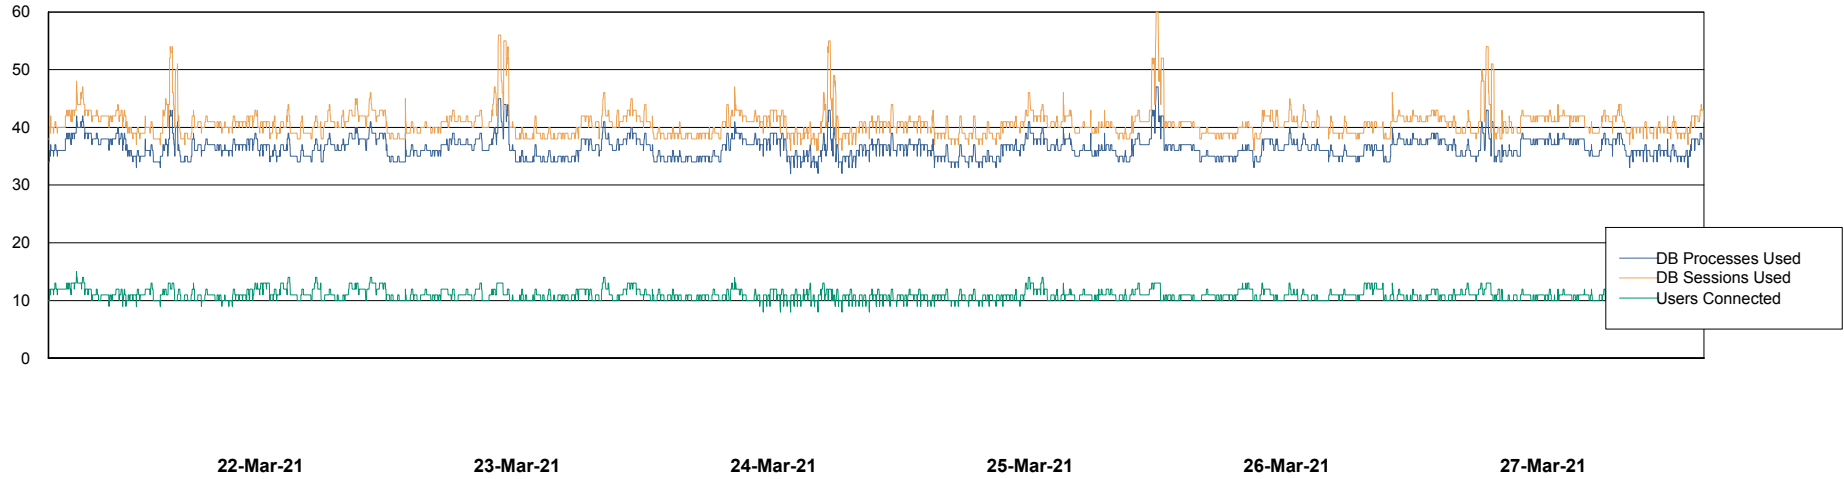

Database Performance SPODB_BI

DB Processes Max 500
DB Sessions Max 772