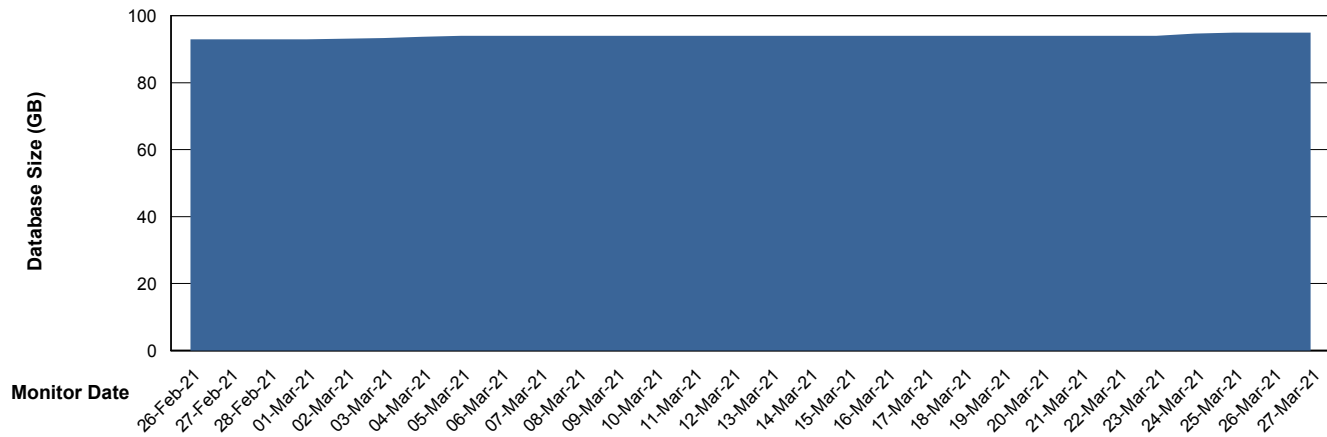

Weekly SLA Customer Report

Customer SPO_Production Silver
Database ID 57

DATABASE SIZE SPODB_BI

Database growth over last month

DATABASE SIZE SPODB_Production

Database growth over last month

Weekly SLA Customer Report

Customer SPO_Production Silver
 Database ID 57

Database Tablespace SPODB_BI

| Date | Tablespace Name | Filesize (Gb) | Usedsize (Gb) | Percentage free |
|-----------|-----------------|---------------|---------------|-----------------|
| 27-Mar-21 | ABSDATA | 28 | 21 | 25 |
| | INDX | 32 | 28 | 13 |
| 26-Mar-21 | ABSDATA | 28 | 21 | 25 |
| | INDX | 32 | 28 | 13 |
| 25-Mar-21 | ABSDATA | 28 | 21 | 25 |
| | INDX | 32 | 28 | 13 |
| 24-Mar-21 | ABSDATA | 28 | 21 | 25 |
| | INDX | 32 | 27 | 16 |
| 23-Mar-21 | ABSDATA | 28 | 21 | 25 |
| | INDX | 32 | 27 | 16 |
| 22-Mar-21 | ABSDATA | 28 | 21 | 25 |
| | INDX | 32 | 27 | 16 |
| 21-Mar-21 | ABSDATA | 28 | 21 | 25 |
| | INDX | 32 | 27 | 16 |