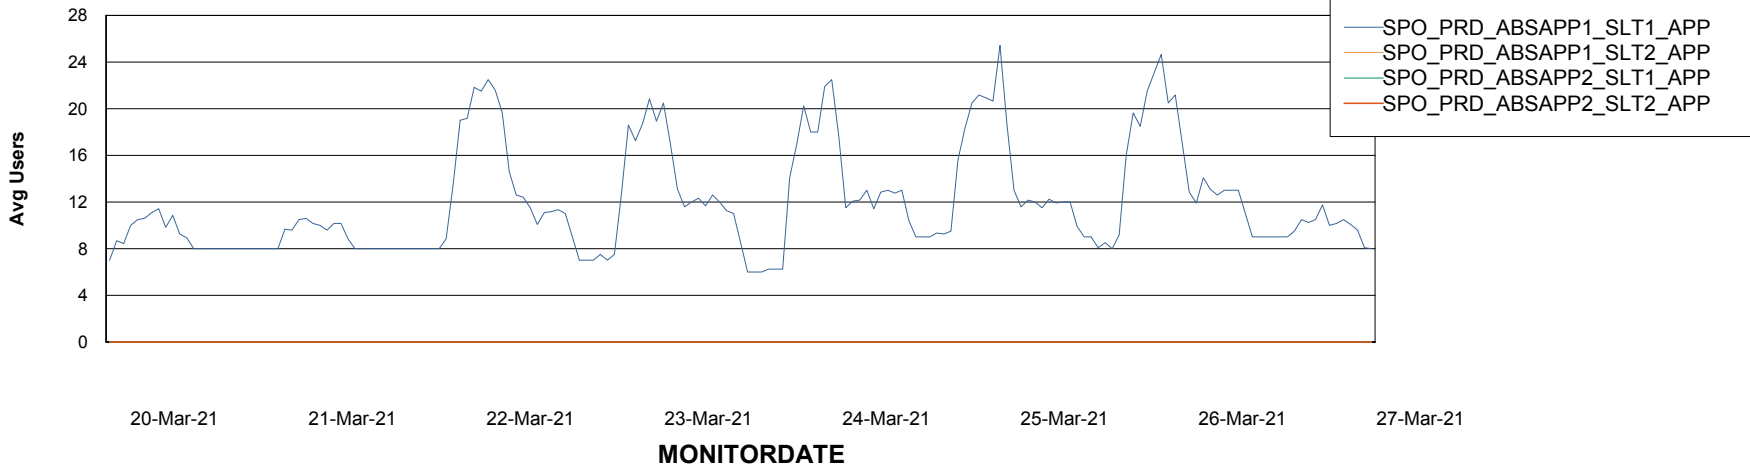

Avg users per day per ABS server