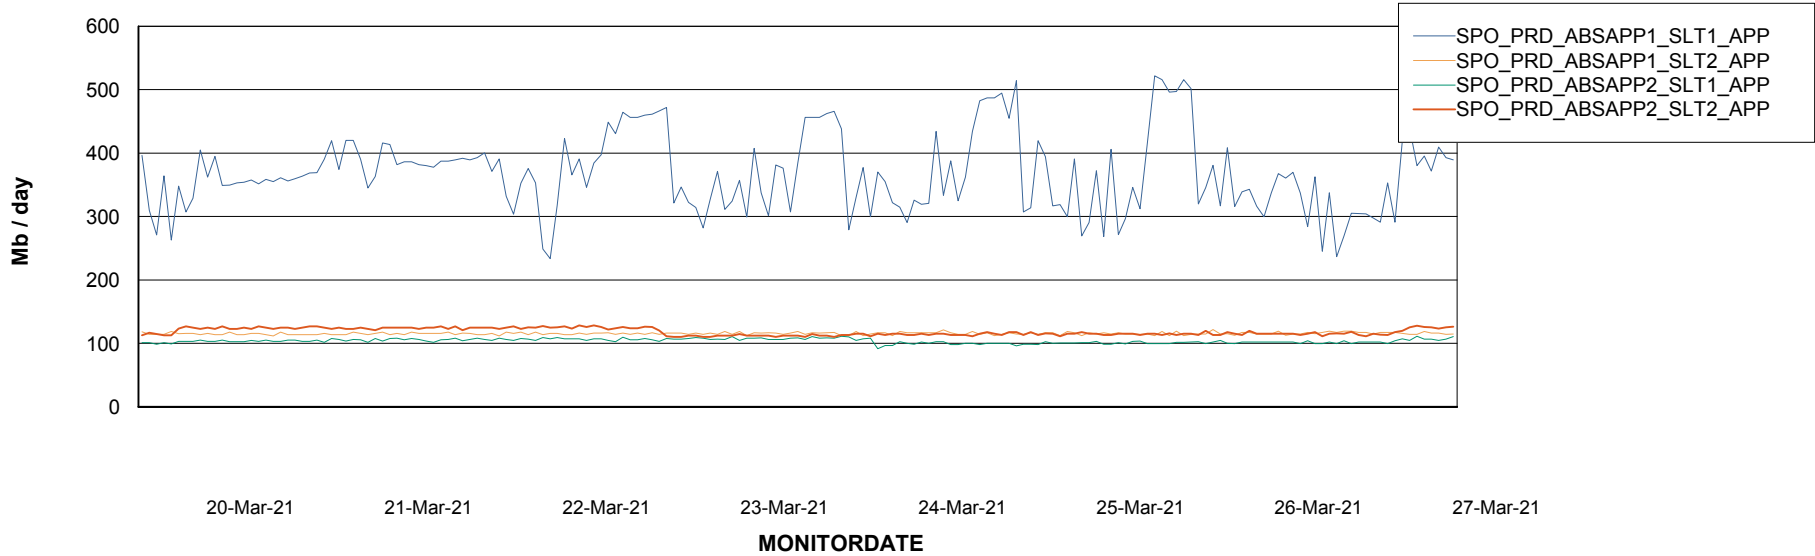

Standby Database Health SPO_Production Silver

Recovery lag for last 7 days

Weekly SLA Customer Report

Customer SPO_Production Silver
Database ID 57

ABSSolute Application Server Services

Avg memory used per ABS Server Service