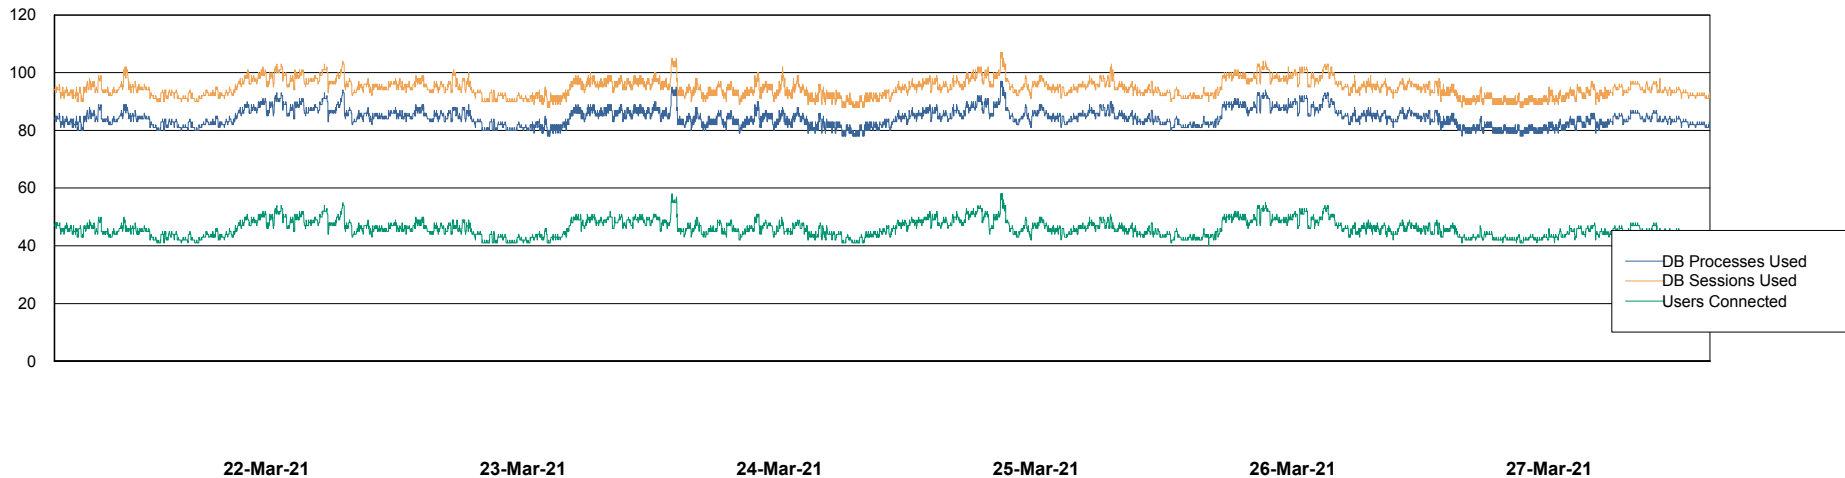

Database Performance SPODB_Production

DB Processes Max 300
DB Sessions Max 472