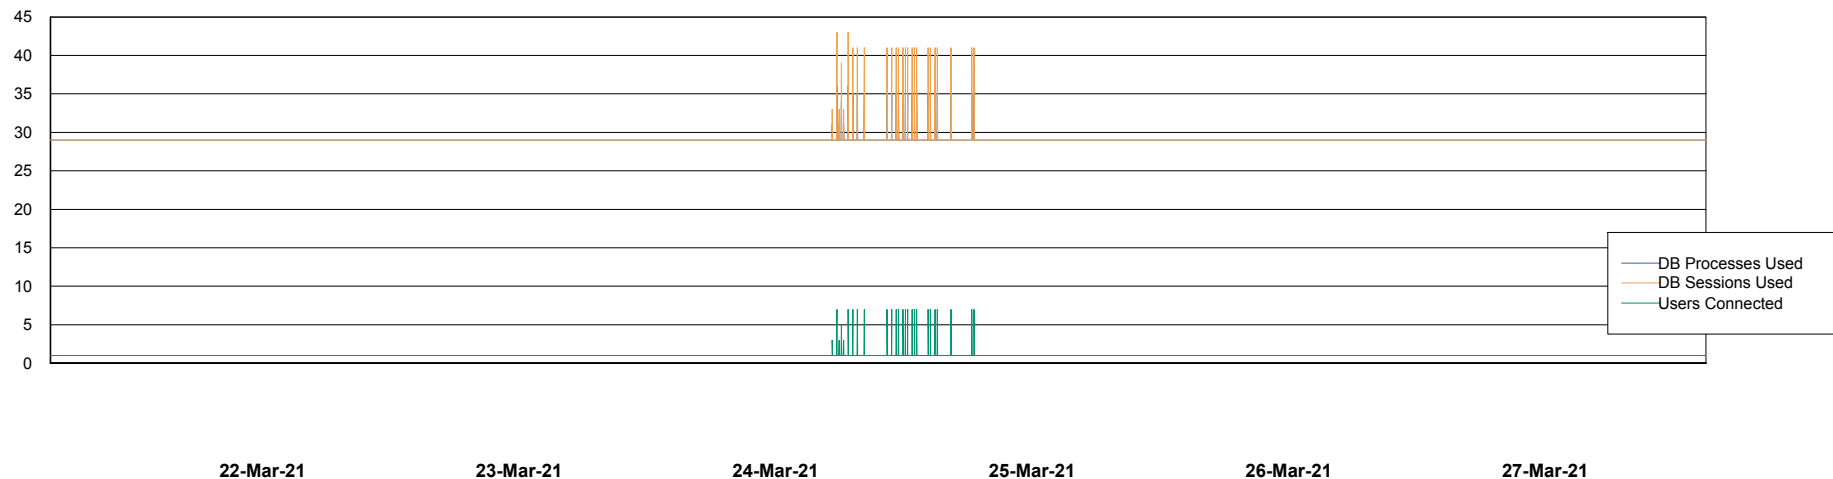

Database Performance SPODB_Production

DB Processes Max 300
DB Sessions Max 472

Weekly SLA Customer Report

Customer SPO_Production Silver
Database ID 57

Database Performance SPODB_Standby

DB Processes Max 300
DB Sessions Max 472