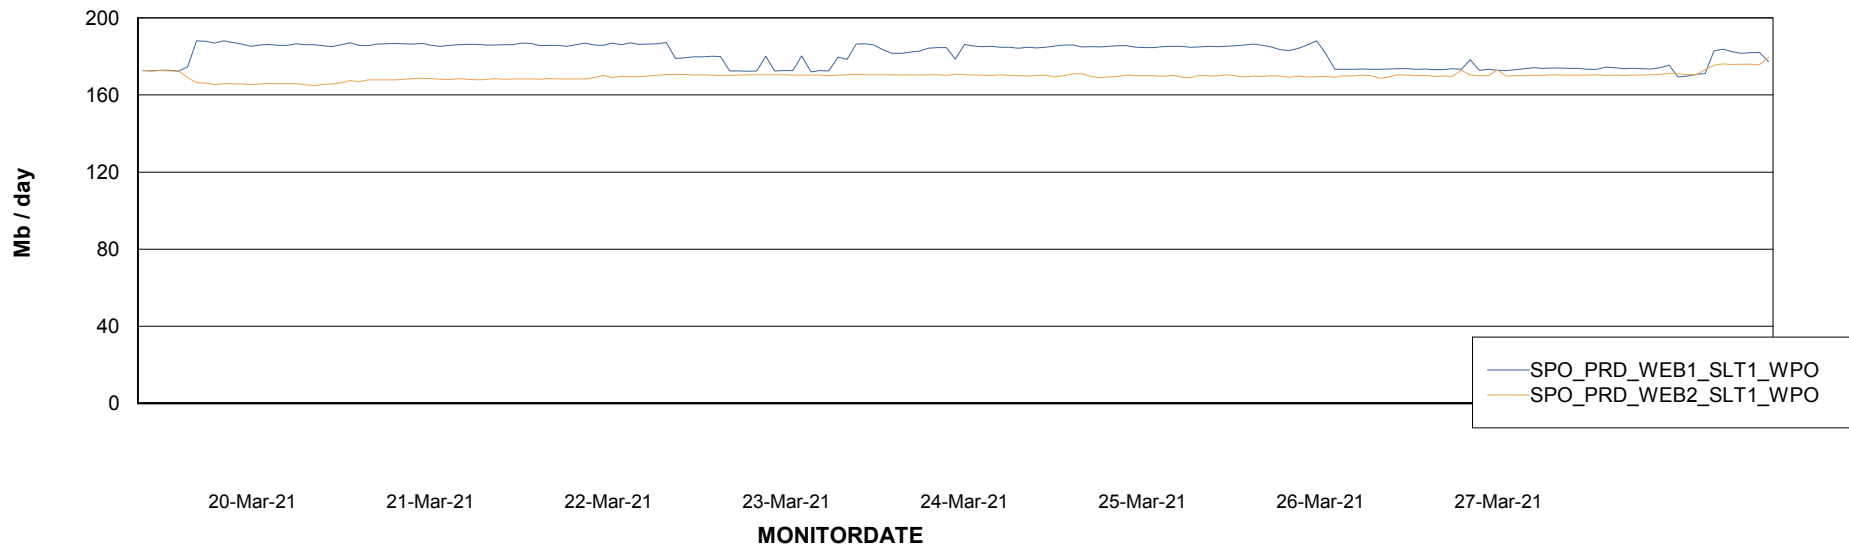

ABSSolute Web Component Services

Avg memory used per ABS Web component