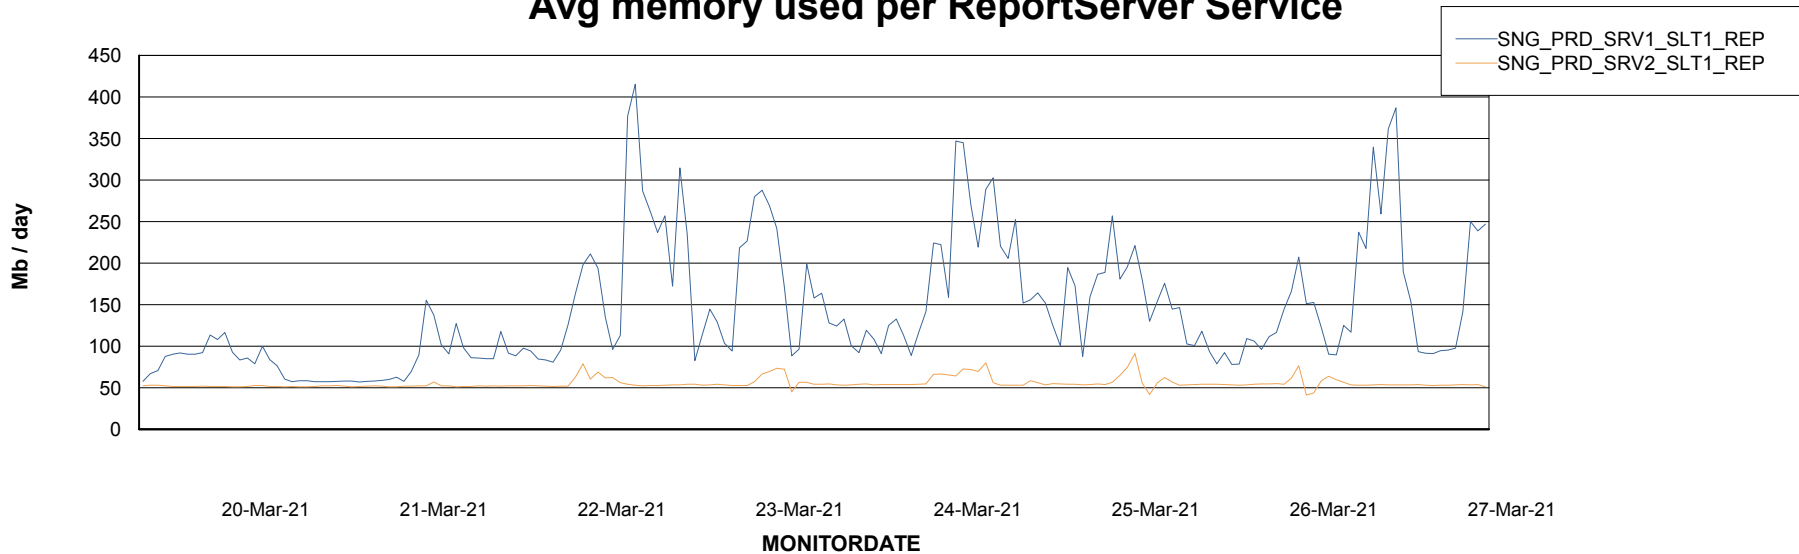

ABSSolute Application ReportServer Services

Avg memory used per ReportServer Service