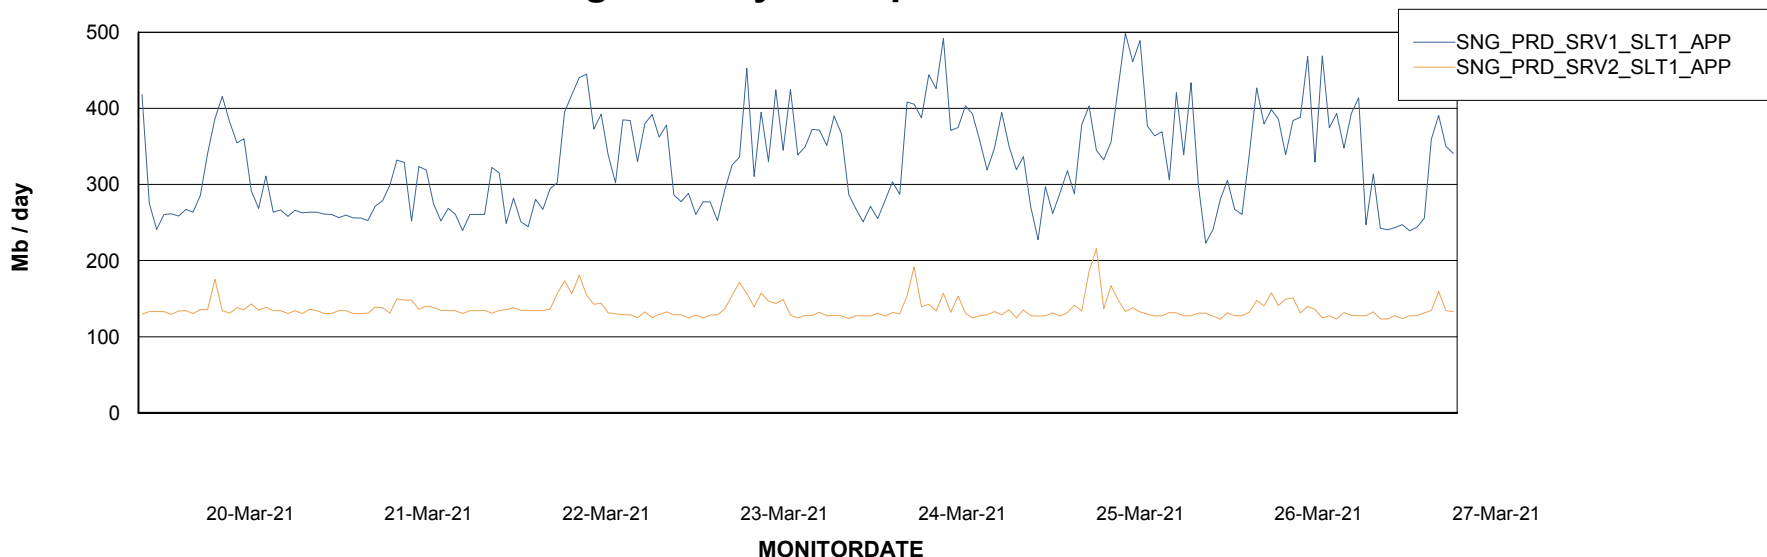

ABSSolute Application Server Services

Avg memory used per ABS Server Service