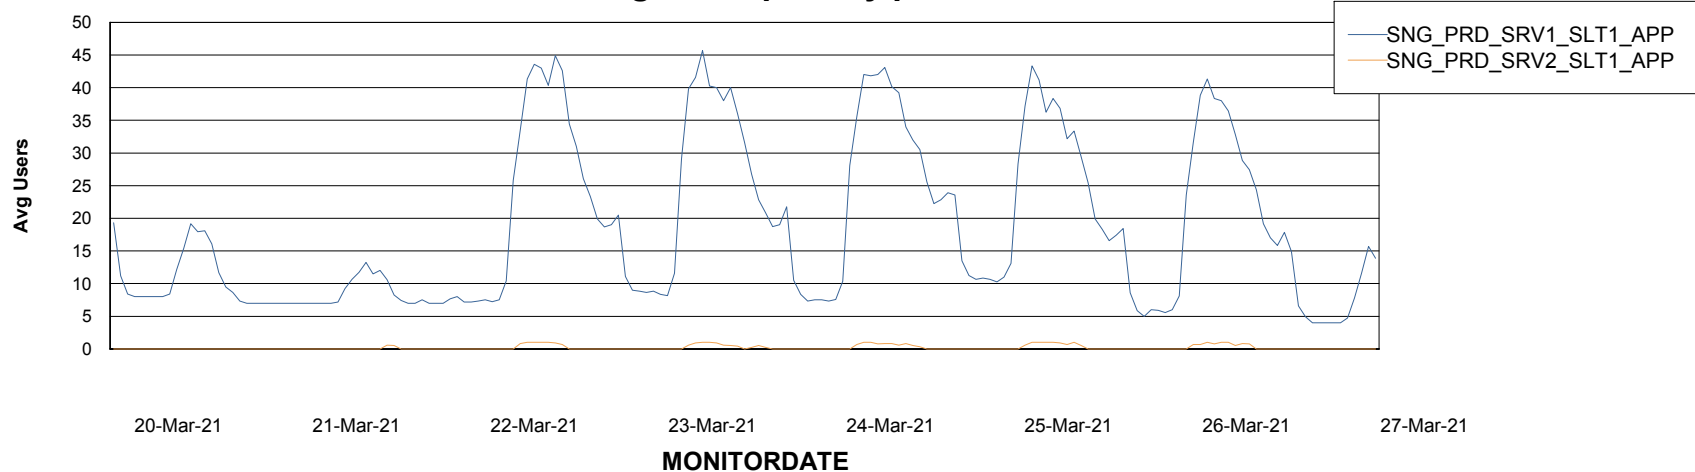

Avg users per day per ABS server