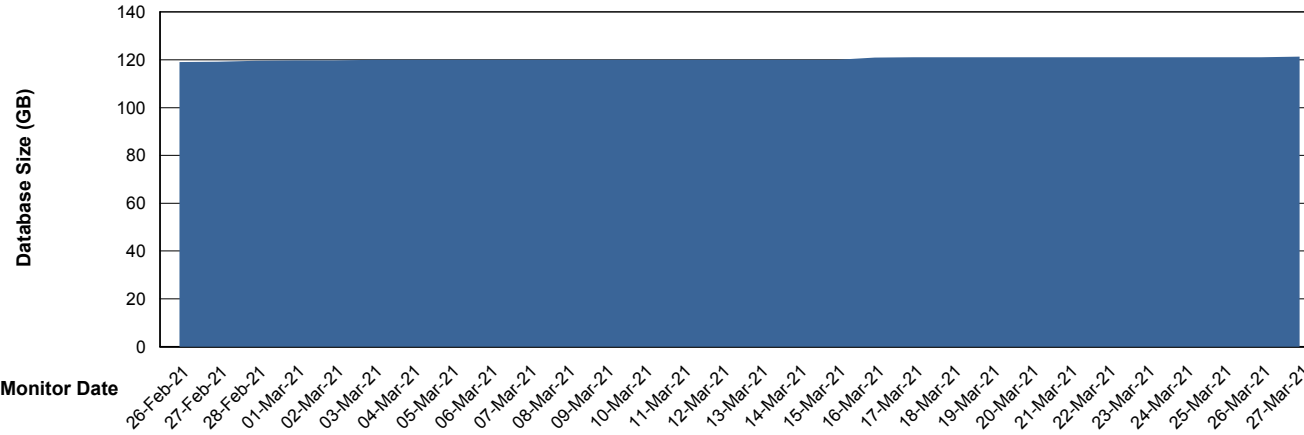

DATABASE SIZE SNGDB_Production

Database growth over last month

Database Tablespace SNGDB_Production

Date	Tablespace Name	Filesize (Gb)	Usedsize (Gb)	Percentage free
27-Mar-21	ABSDATA	40	27	33
	INDX	80	67	16
26-Mar-21	ABSDATA	40	27	33
	INDX	80	67	16
25-Mar-21	ABSDATA	40	27	33
	INDX	80	67	16
24-Mar-21	ABSDATA	40	27	33
	INDX	80	67	16
23-Mar-21	ABSDATA	40	27	33
	INDX	80	67	16
22-Mar-21	ABSDATA	40	27	33
	INDX	80	67	16
21-Mar-21	ABSDATA	40	27	33
	INDX	80	67	16