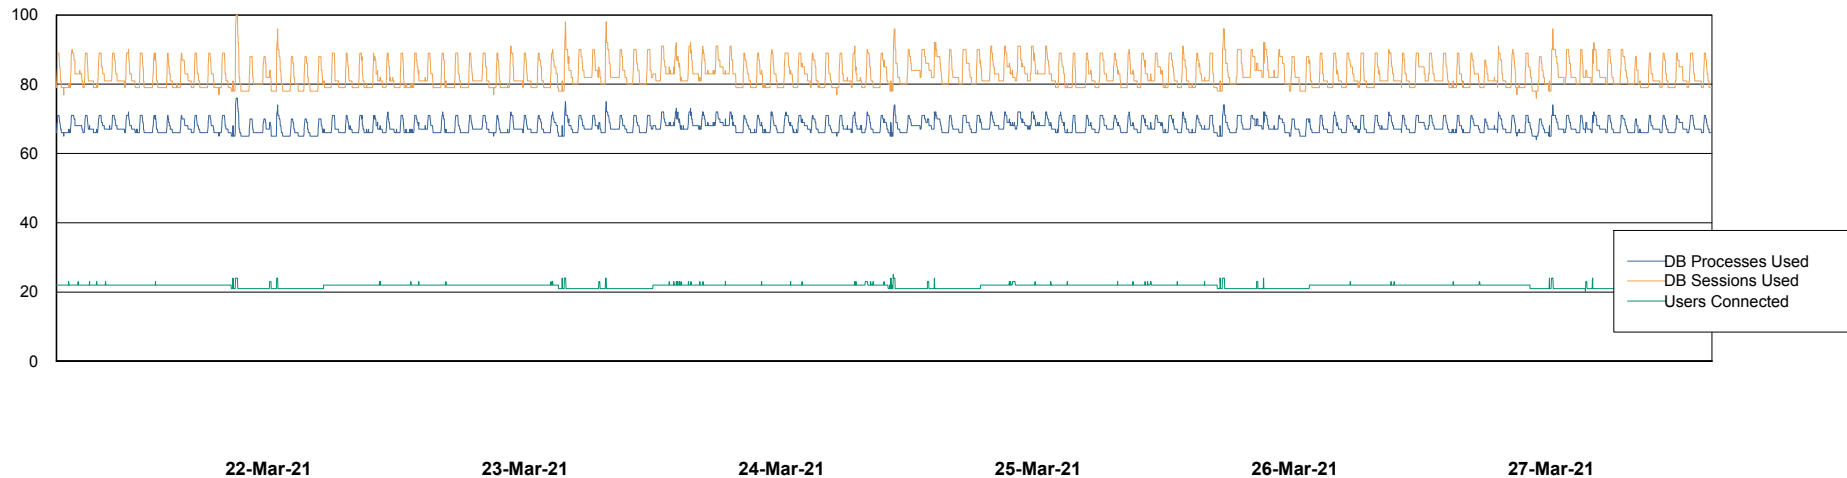

Weekly SLA Customer Report

Customer RSS Production
Database ID 52

Database Performance RSS_DB_Primary (2020)

DB Processes Max 300
DB Sessions Max 472

Weekly SLA Customer Report

Customer RSS Production
Database ID 52