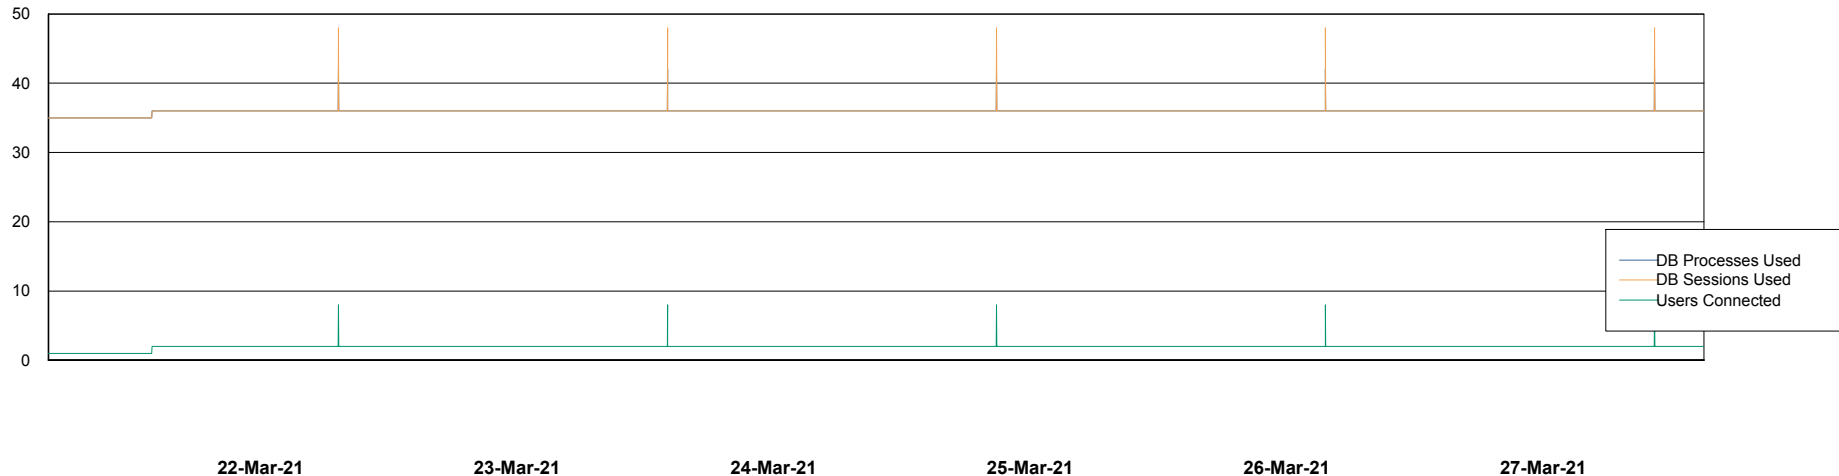

Database Performance RSS_DB_Standby (2020)

DB Processes Max 300
DB Sessions Max 472