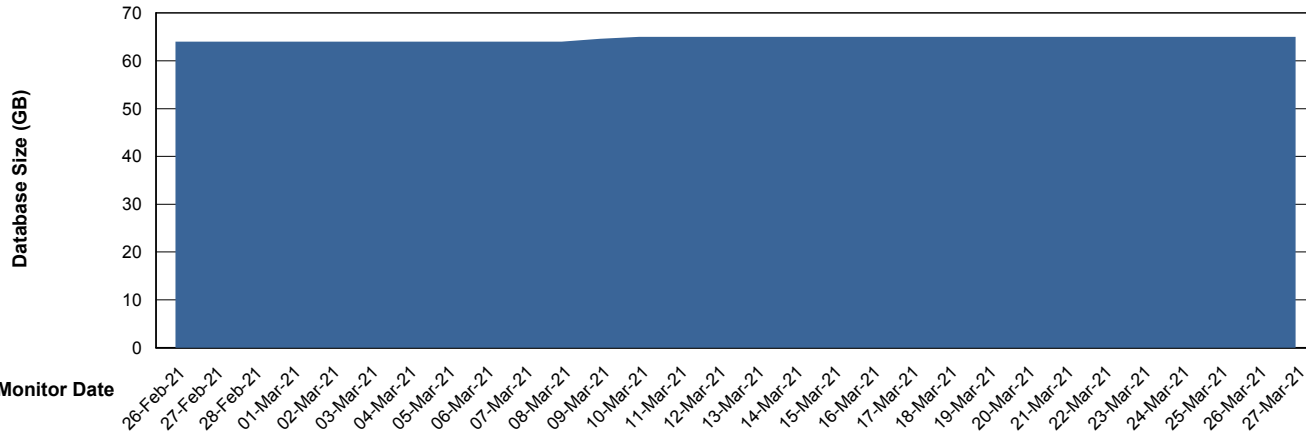

Database Performance RSS_DB_Standby (2020)

DB Processes Max 300
DB Sessions Max 472

Weekly SLA Customer Report

Customer RSS Production
 Database ID 52

DATABASE SIZE RSS_DB_Primary (2020)

Database growth over last month