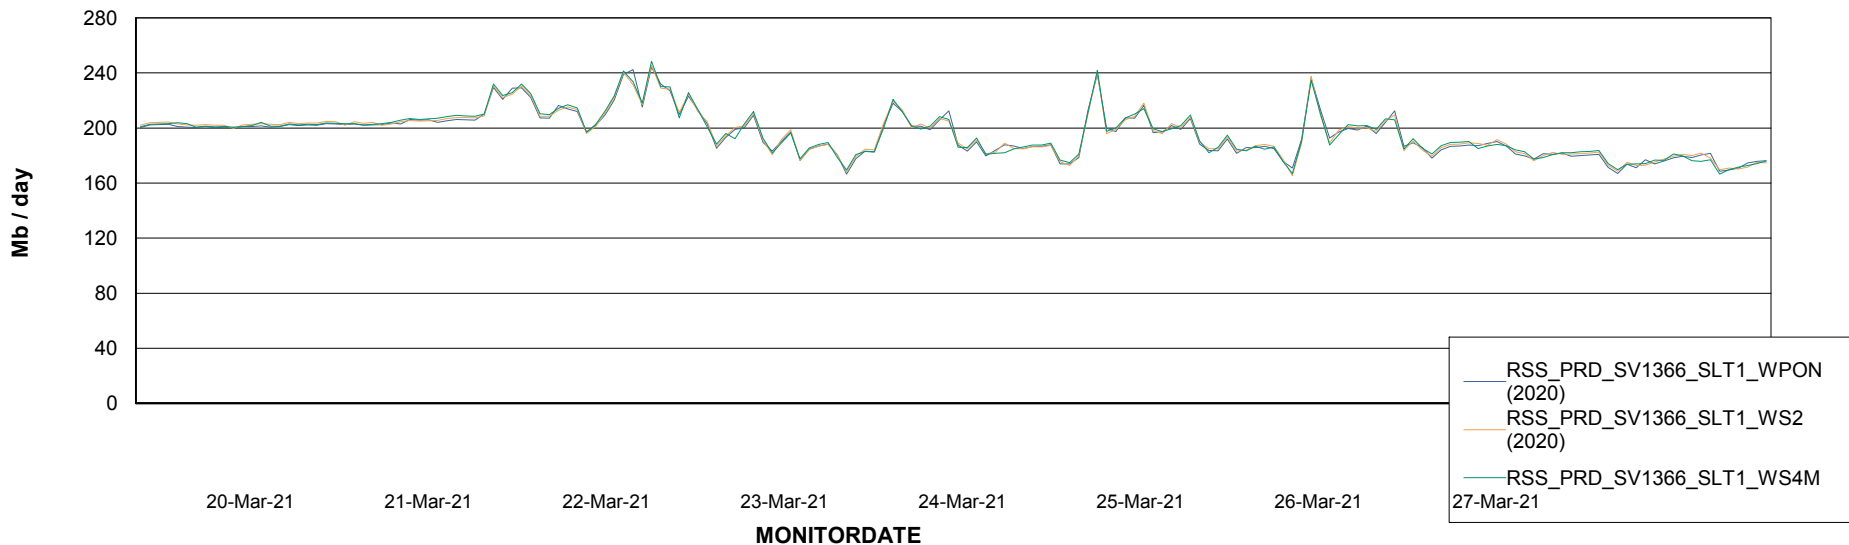

ABSSolute Application ReportServer Services

Avg memory used per ReportServer Service

Weekly SLA Customer Report

Customer RSS Production
Database ID 52

ABSSolute Web Component Services

Avg memory used per ABS Web component