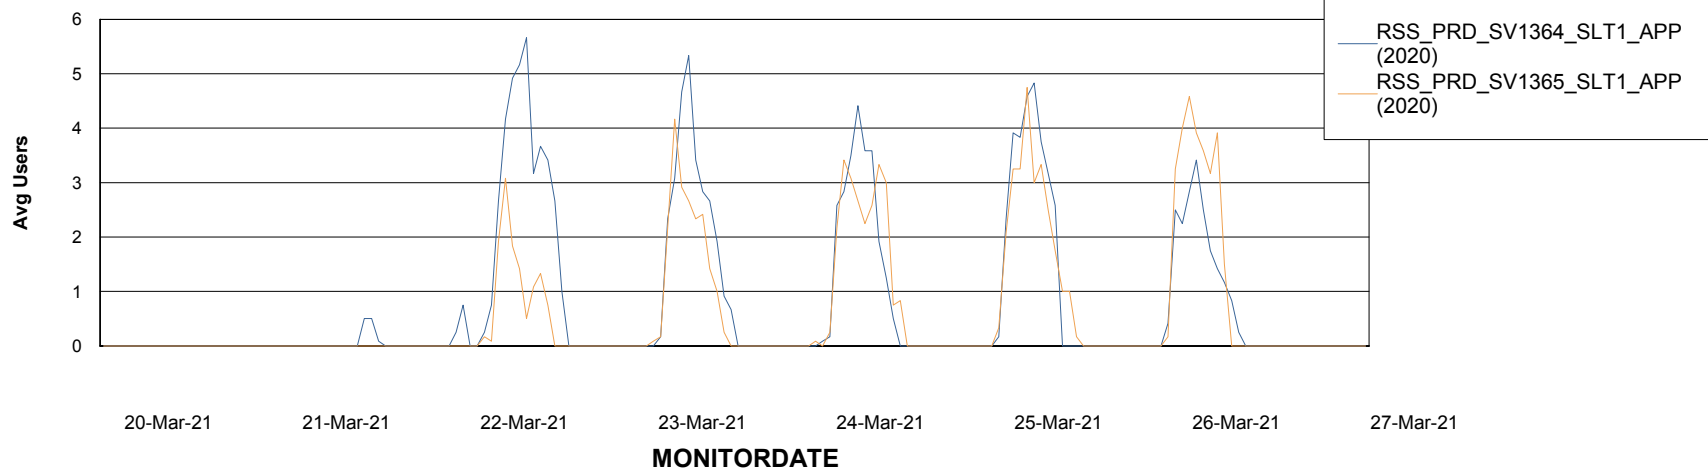

Weekly SLA Customer Report

Customer RSS Production
Database ID 52

ABSSolute Application Server Services

Avg memory used per ABS Server Service

Avg users per day per ABS server

Weekly SLA Customer Report

Customer RSS Production
Database ID 52