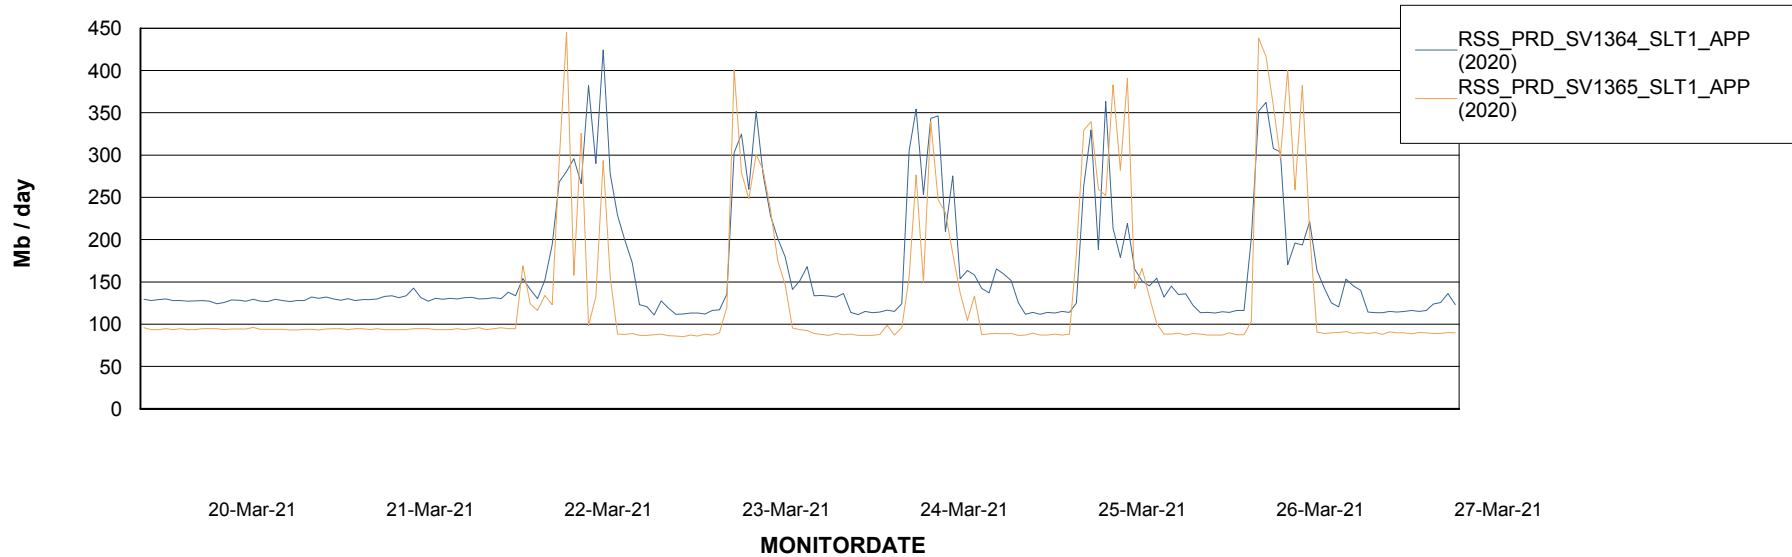

Database Tablespace RSS_DB_Primary (2020)

Date	Tablespace Name	Filesize (Gb)	Usedsize (Gb)	Percentage free
27-Mar-21	ABSDATA	42	31	26
	INDX	37	32	14
26-Mar-21	ABSDATA	42	31	26
	INDX	37	32	14
25-Mar-21	ABSDATA	42	31	26
	INDX	37	32	14
24-Mar-21	ABSDATA	42	31	26
	INDX	37	32	14
23-Mar-21	ABSDATA	42	31	26
	INDX	37	32	14
22-Mar-21	ABSDATA	42	31	26
	INDX	37	32	14
21-Mar-21	ABSDATA	42	31	26
	INDX	37	32	14

Weekly SLA Customer Report

Customer RSS Production
Database ID 52

ABSSolute Application Server Services

Avg memory used per ABS Server Service

Avg users per day per ABS server

Weekly SLA Customer Report

Customer RSS Production
Database ID 52