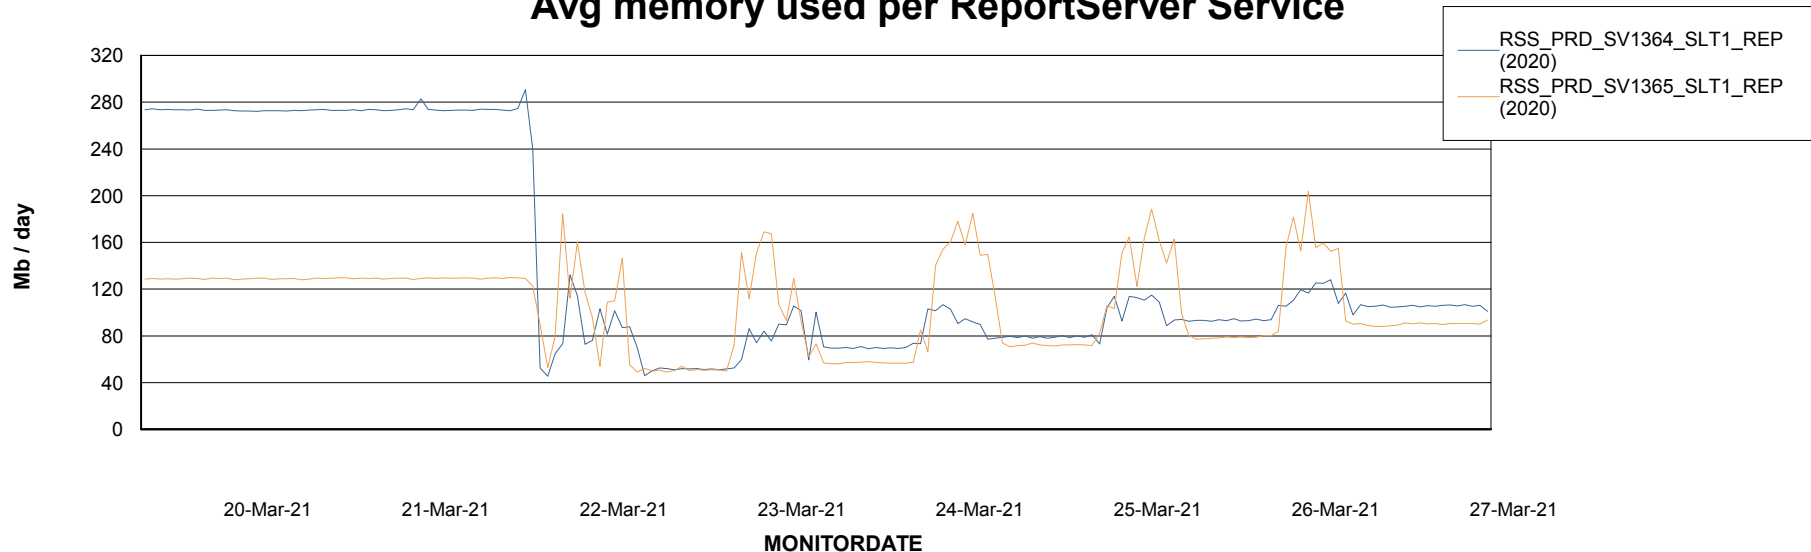

ABSSolute Application ReportServer Services

Avg memory used per ReportServer Service