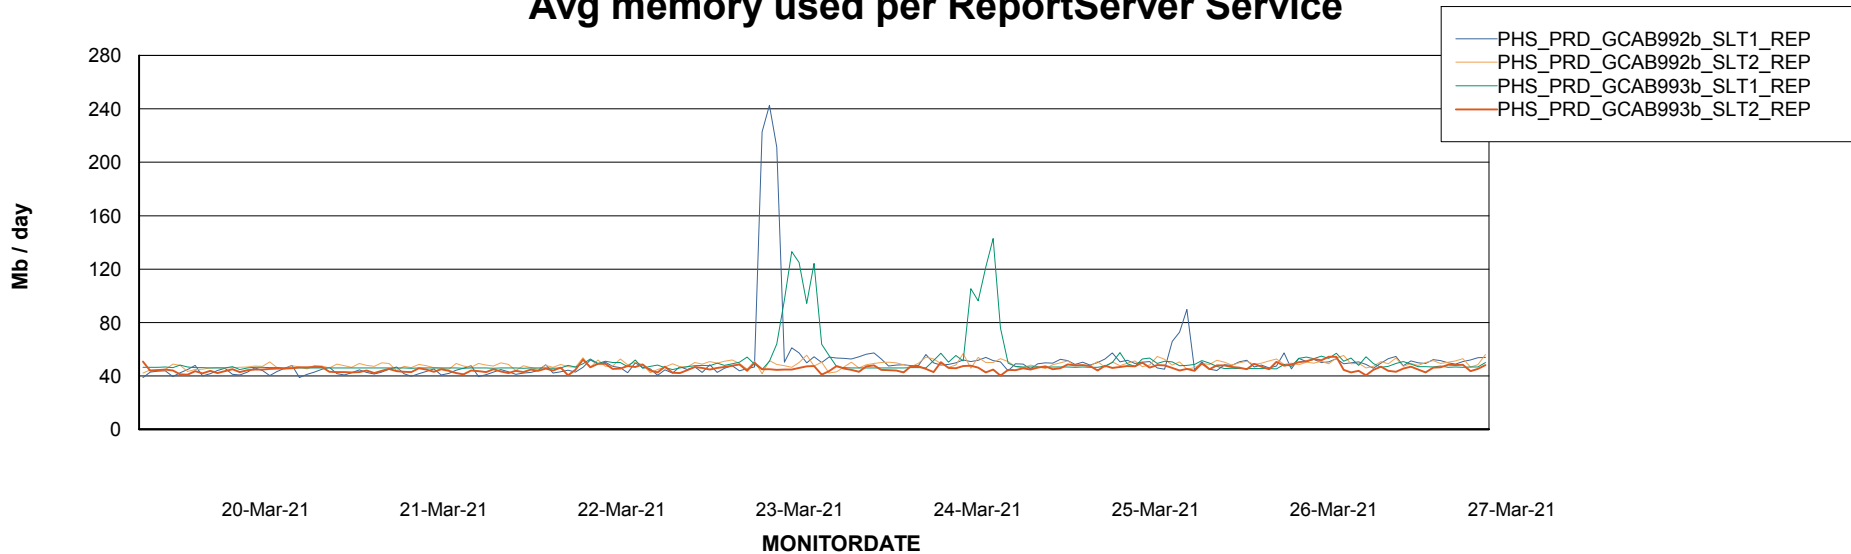

ABSSolute Application ReportServer Services

Avg memory used per ReportServer Service