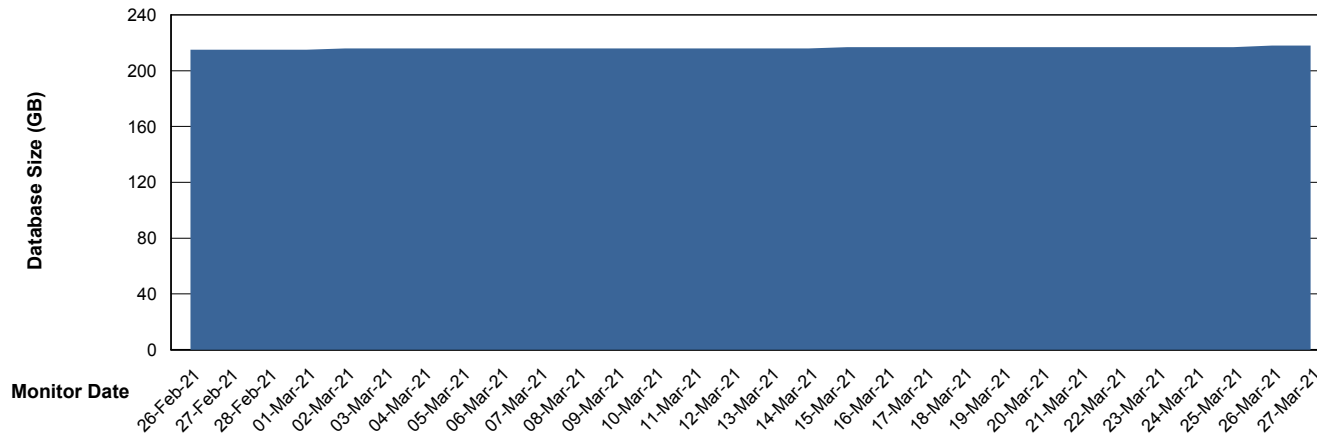

Weekly SLA Customer Report

Customer PHS_Production
Database ID 47

Database Performance PHSDB_Production

DB Processes Max 1,000

DATABASE SIZE PHSDB_Production

Database growth over last month

Weekly SLA Customer Report

Customer PHS_Production
Database ID 47

Database Tablespace		PHSDB_Production		
Date	Tablespace Name	Filesize (Gb)	Usedsize (Gb)	Percentage free
27-Mar-21	ABSDATA	116	94	19
	INDX	149	124	17
26-Mar-21	ABSDATA	116	94	19
	INDX	149	124	17
25-Mar-21	ABSDATA	116	94	19
	INDX	149	124	17
24-Mar-21	ABSDATA	116	94	19
	INDX	149	124	17
23-Mar-21	ABSDATA	116	94	19
	INDX	149	124	17
22-Mar-21	ABSDATA	116	94	19
	INDX	149	124	17
21-Mar-21	ABSDATA	116	94	19
	INDX	149	123	17