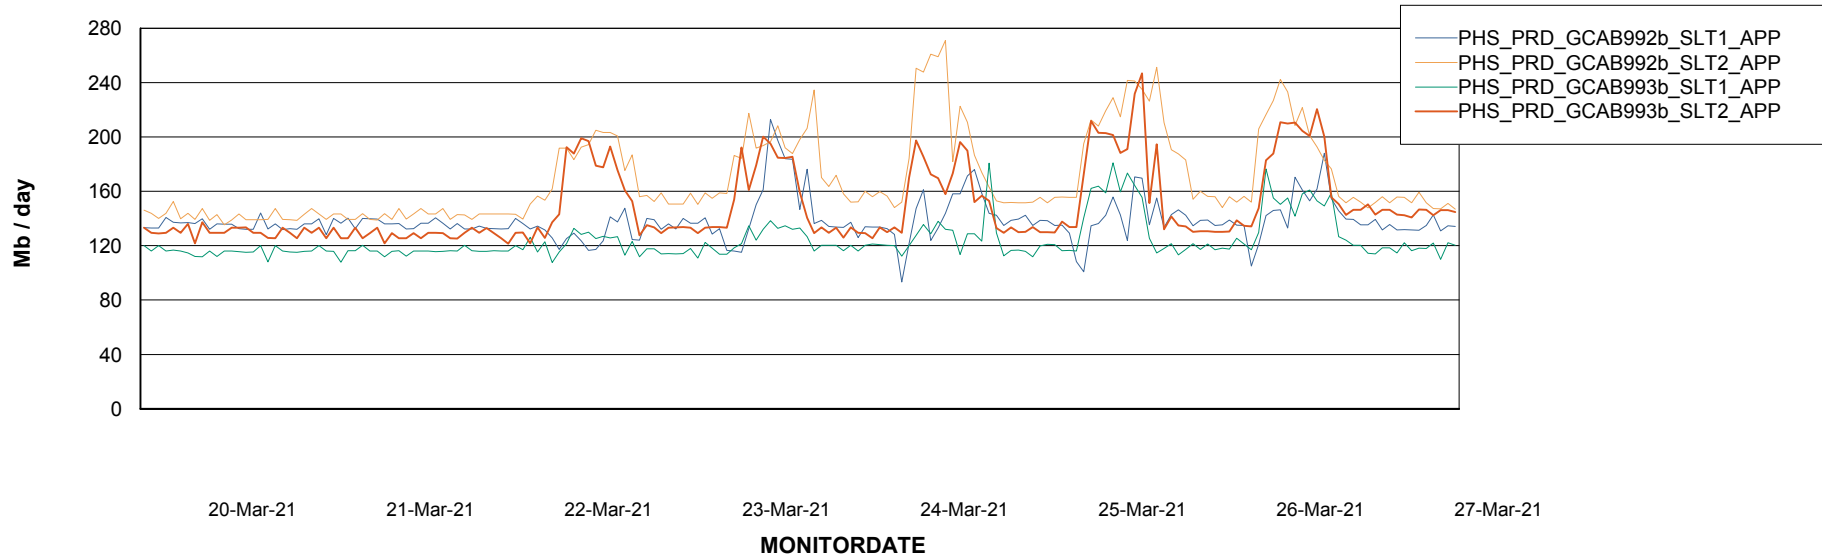

Customer PHS_Production
Database ID 47

Database Tablespace		PHSDB_Production		
Date	Tablespace Name	Filesize (Gb)	Usedsize (Gb)	Percentage free
27-Mar-21	ABSDATA	116	94	19
	INDX	149	124	17
26-Mar-21	ABSDATA	116	94	19
	INDX	149	124	17
25-Mar-21	ABSDATA	116	94	19
	INDX	149	124	17
24-Mar-21	ABSDATA	116	94	19
	INDX	149	124	17
23-Mar-21	ABSDATA	116	94	19
	INDX	149	124	17
22-Mar-21	ABSDATA	116	94	19
	INDX	149	124	17
21-Mar-21	ABSDATA	116	94	19
	INDX	149	123	17

Weekly SLA Customer Report

Customer PHS_Production
Database ID 47

ABSSolute Application Server Services

Avg memory used per ABS Server Service

Avg users per day per ABS server

Weekly SLA Customer Report

Customer PHS_Production
Database ID 47