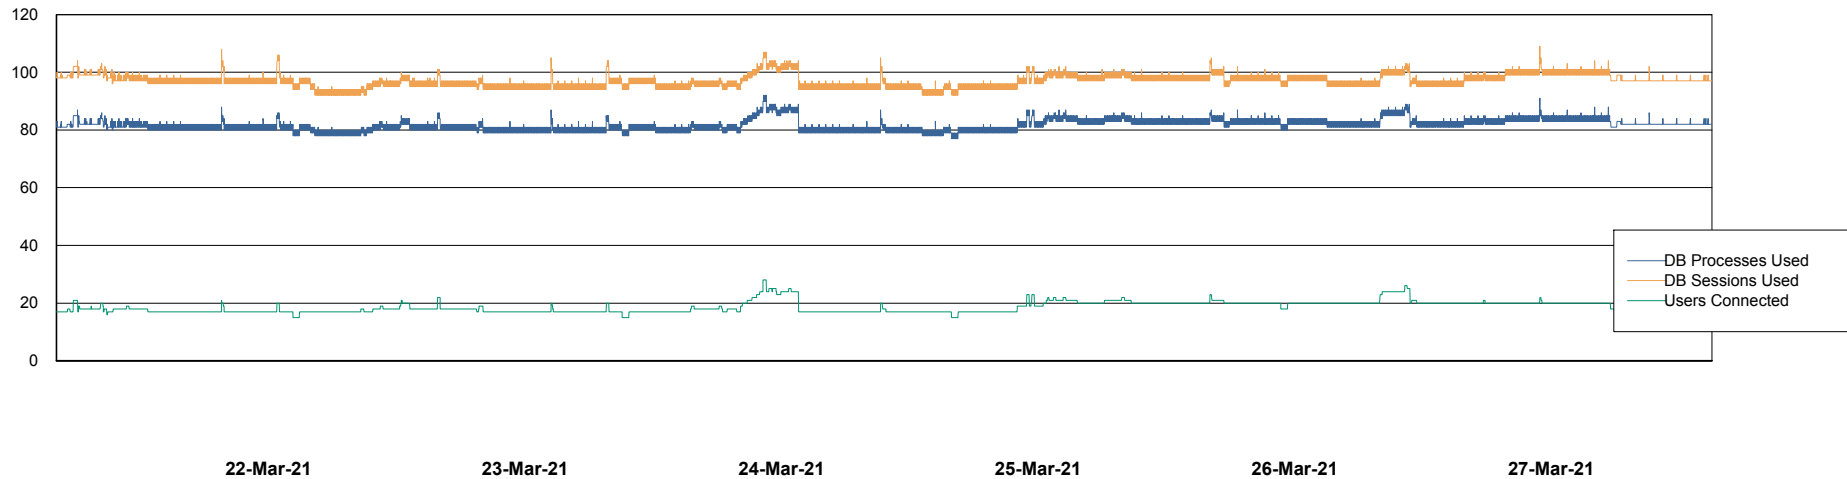

Database Performance KLADB_Production

DB Processes Max 1,000
DB Sessions Max 1,524