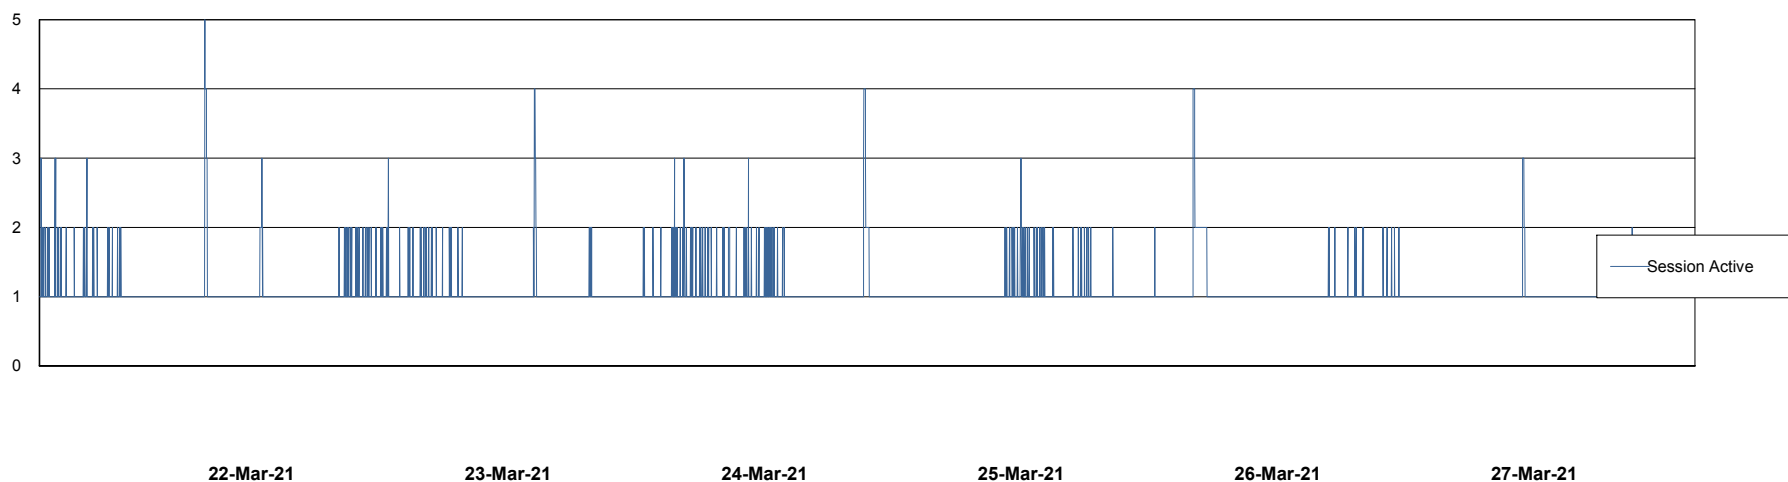

Database Performance KLADB_Production

DB Processes Max 1,000
DB Sessions Max 1,524