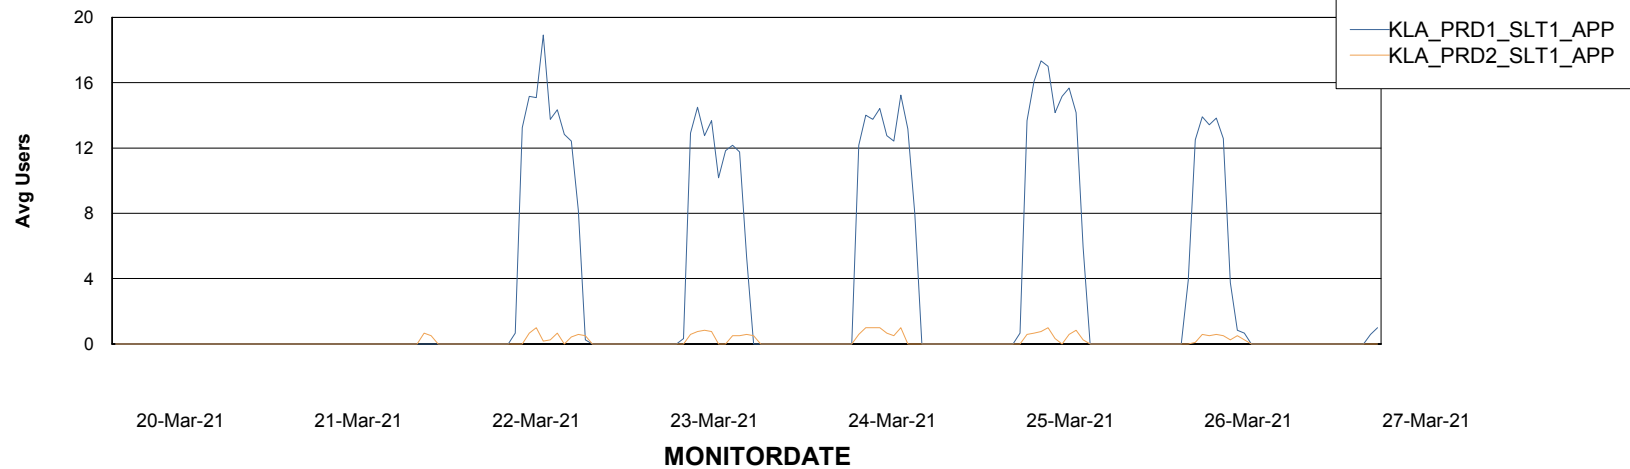

Avg users per day per ABS server