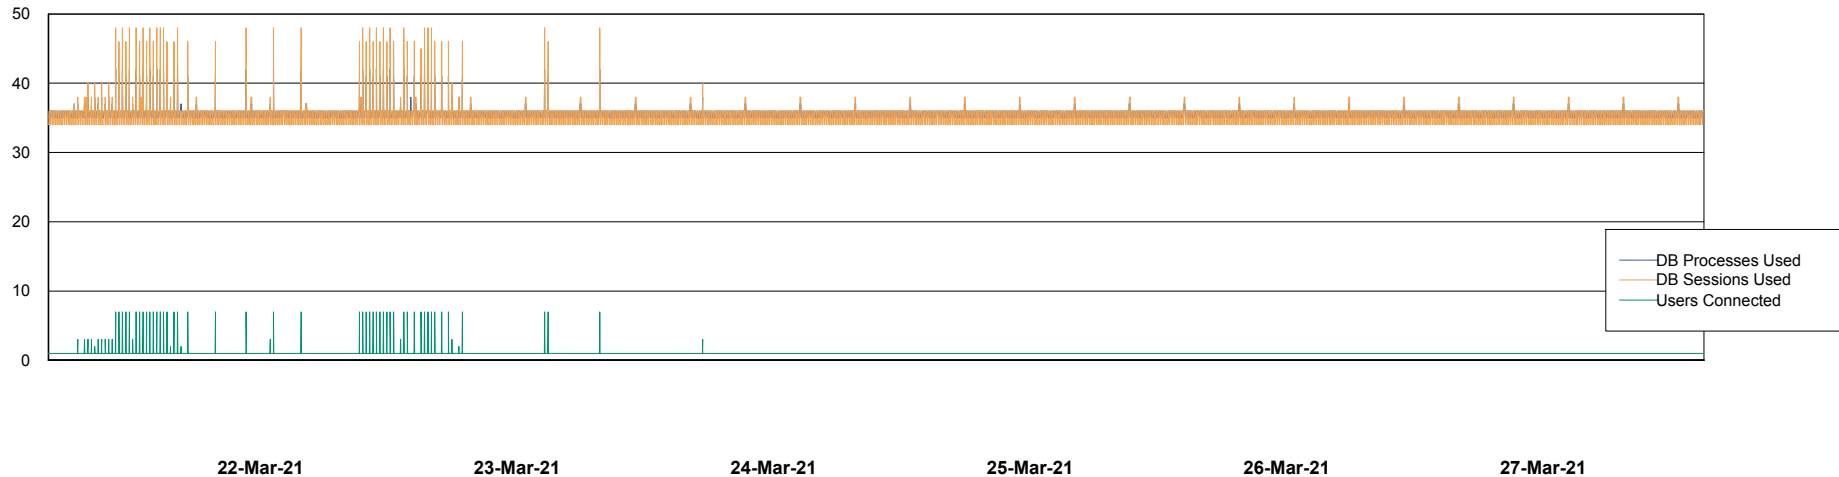

Database Performance KLADB_Standby

DB Processes Max 1,000
DB Sessions Max 1,524