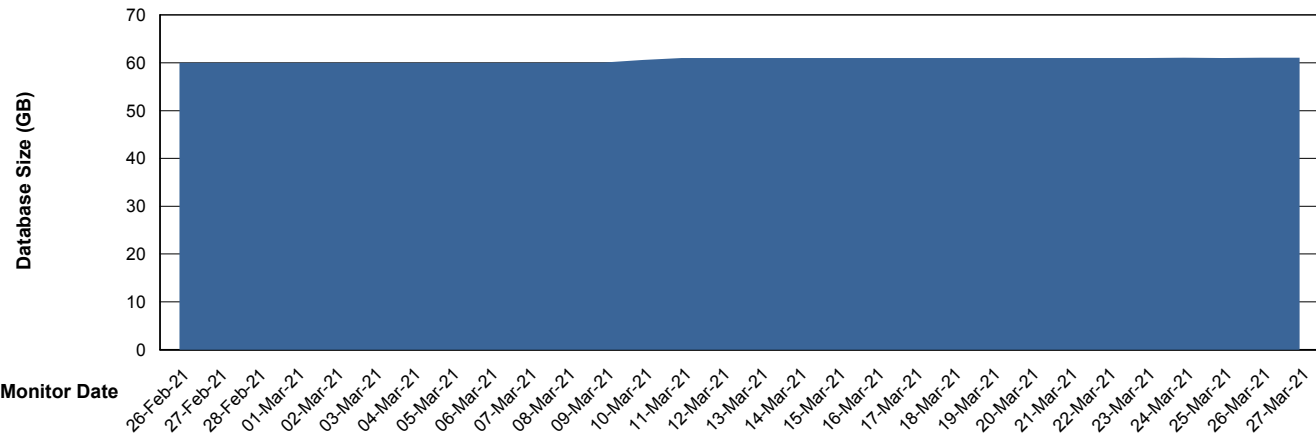

DATABASE SIZE KLADB_Production

Database growth over last month

Database Tablespace KLADB_Production

Date	Tablespace Name	Filesize (Gb)	Usedsize (Gb)	Percentage free
27-Mar-21	ABSDATA	40	31	23
	INDX	40	28	30
26-Mar-21	ABSDATA	40	31	23
	INDX	40	28	30
25-Mar-21	ABSDATA	40	31	23
	INDX	40	28	30
24-Mar-21	ABSDATA	40	31	23
	INDX	40	28	30
23-Mar-21	ABSDATA	40	31	23
	INDX	40	28	30
22-Mar-21	ABSDATA	40	31	23
	INDX	40	28	30
21-Mar-21	ABSDATA	40	31	23
	INDX	40	28	30