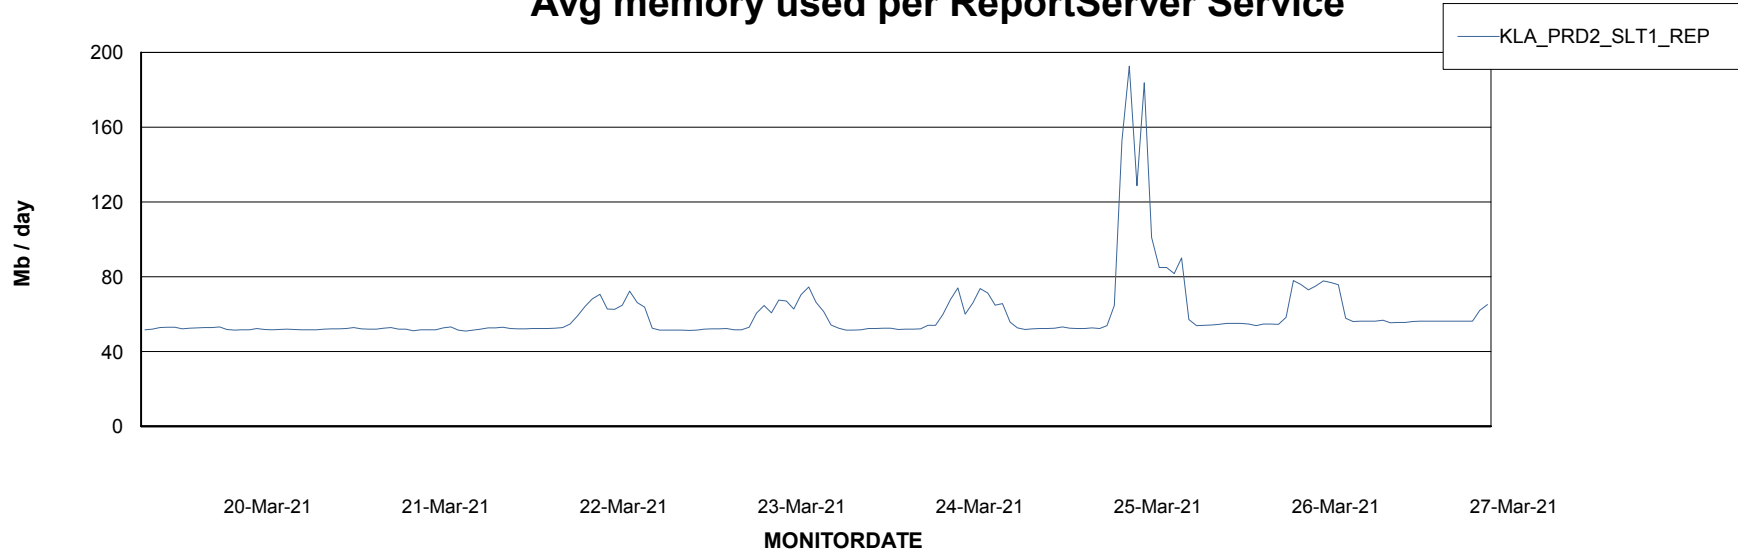

ABSSolute Application ReportServer Services

Avg memory used per ReportServer Service