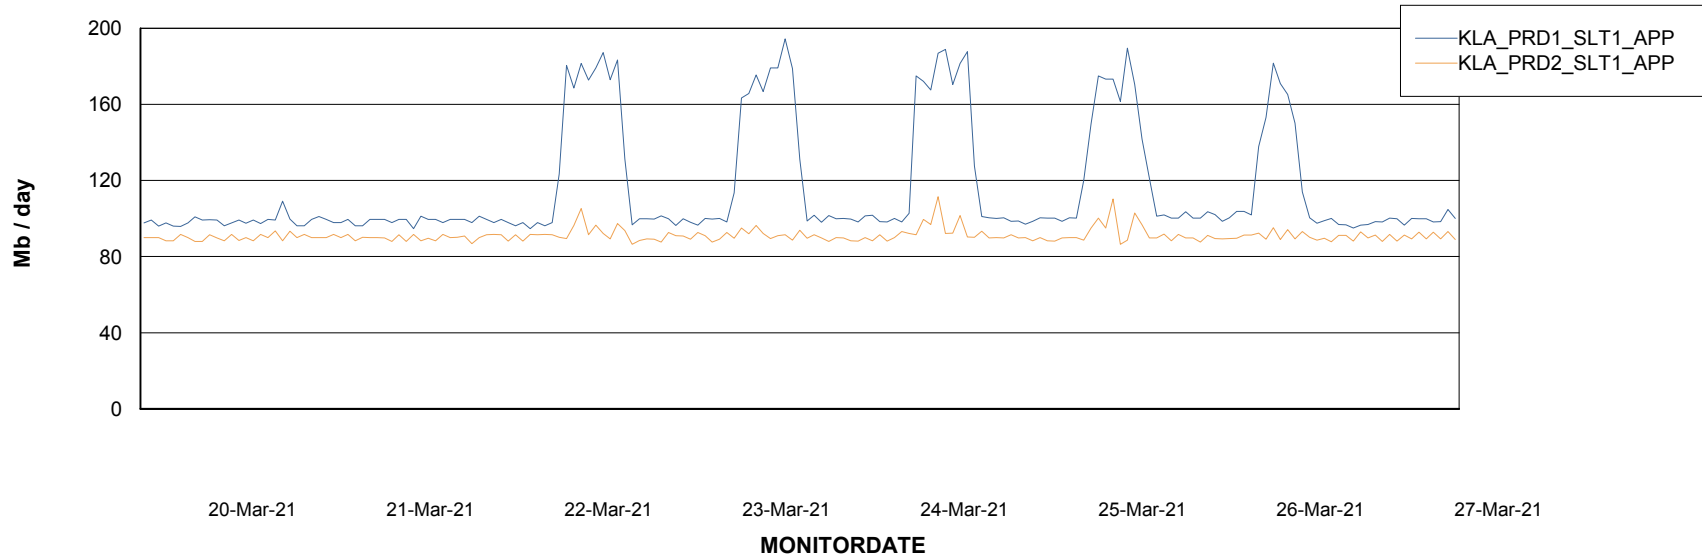

ABSSolute Application Server Services

Avg memory used per ABS Server Service