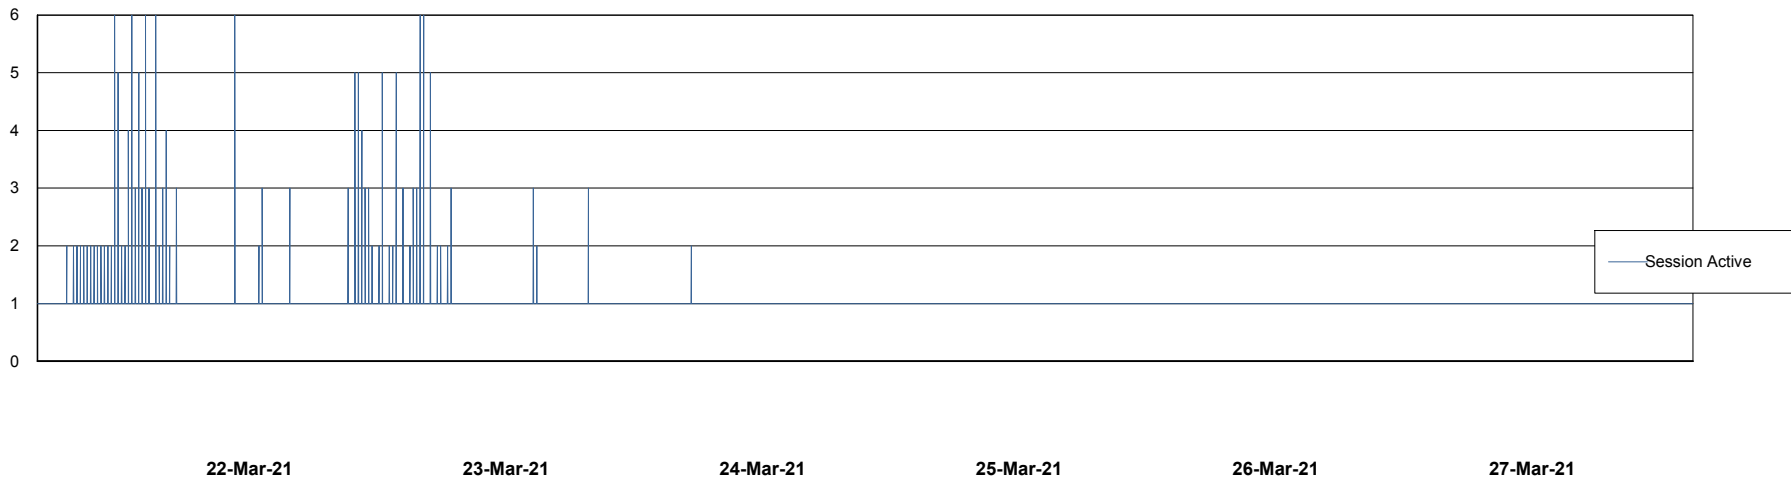

Database Performance KLADB_Standby

DB Processes Max 1,000
DB Sessions Max 1,524