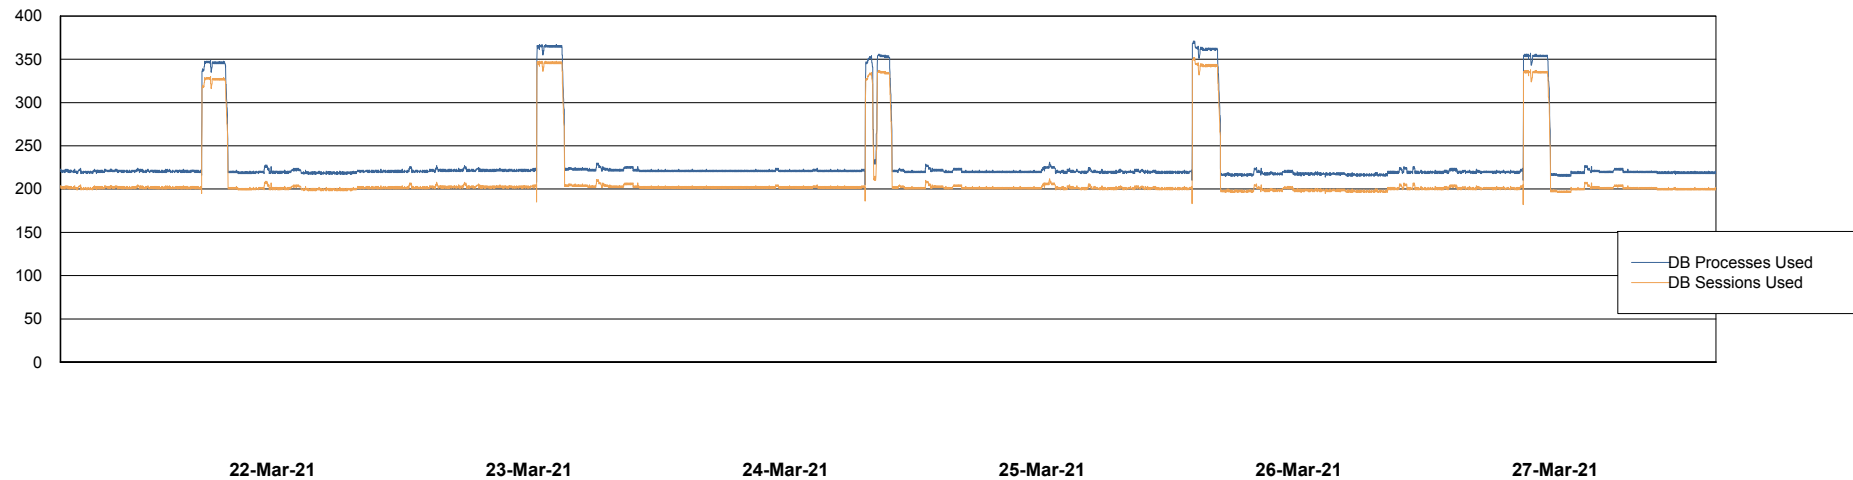

Database Performance JSG_PRD_PICARD_DB

DB Processes Max 1,000