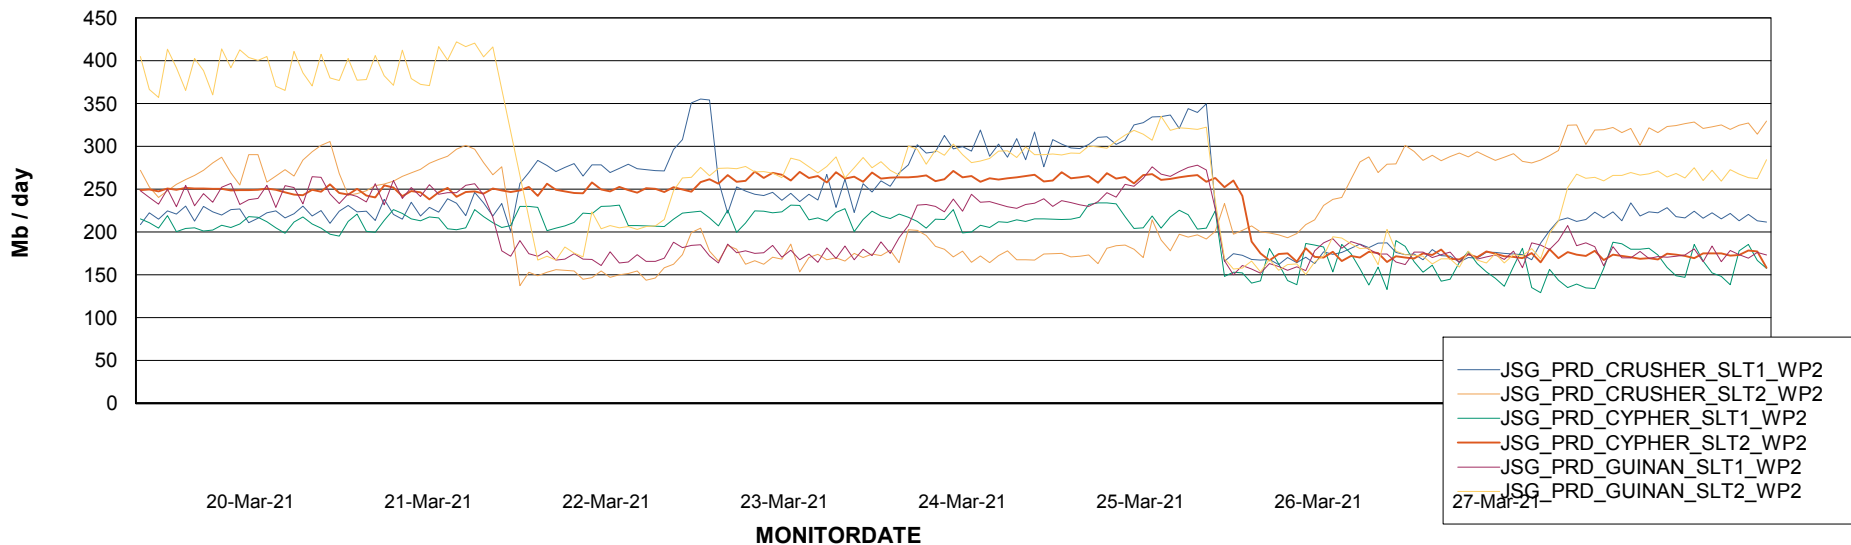

ABSSolute Web Component Services

Avg memory used per ABS Web component