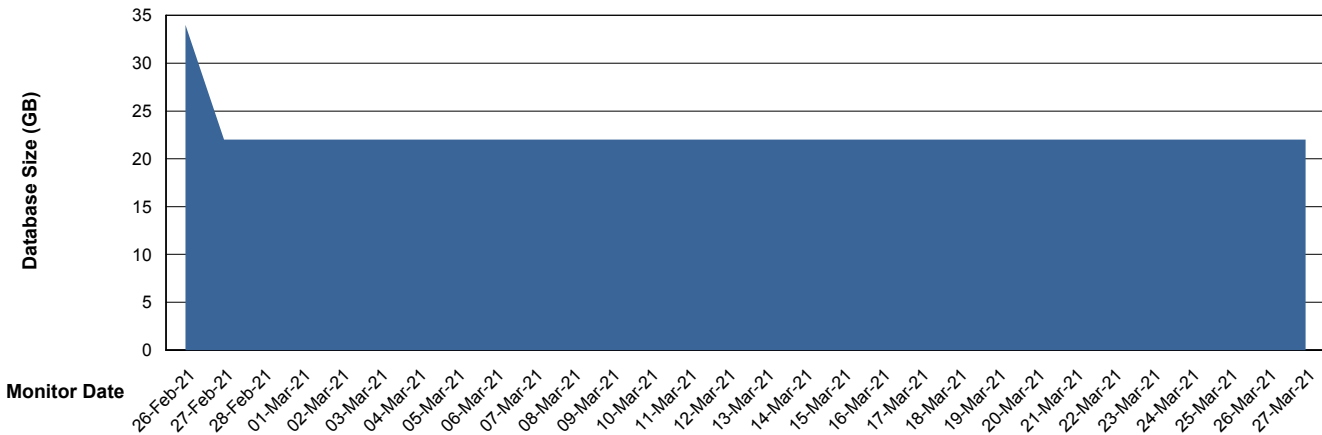

DB Processes Max 1,000

Weekly SLA Customer Report

Customer JSG_Production
Database ID 102

Database Performance JSG_PRD_YAR

DB Processes Max 1,000

Weekly SLA Customer Report

Customer JSG_Production
Database ID 102

DATABASE SIZE JSG_PRD_PICARD_DB

Database growth over last month

DATABASE SIZE JSG_PRD_YAR

Database growth over last month

Weekly SLA Customer Report

Customer JSG_Production
Database ID 102

Database Tablespace JSG_PRD_PICARD_DB