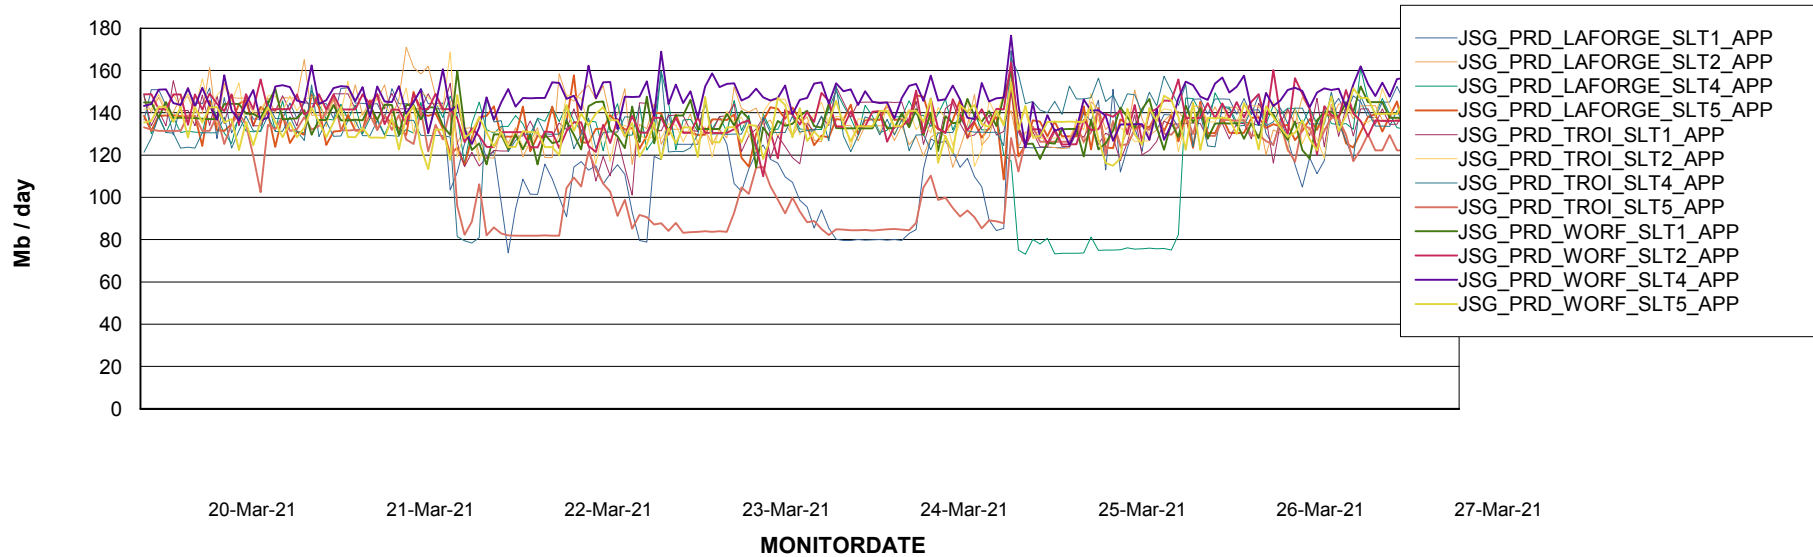

ABSSolute Application Server Services

Avg memory used per ABS Server Service