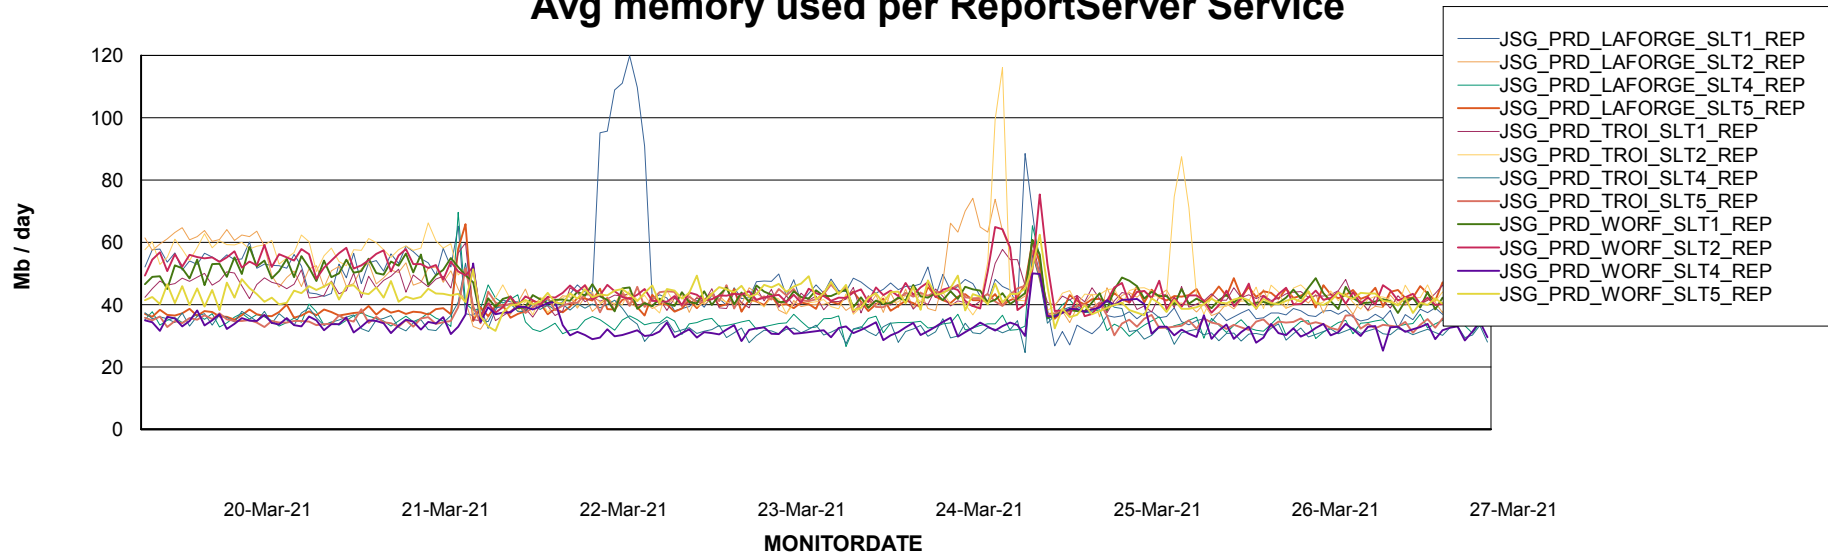

Avg memory used per ABS Server Service

Avg users per day per ABS server

Weekly SLA Customer Report

Customer JSG_Production
Database ID 102

ABSSolute Application ReportServer Services

Avg memory used per ReportServer Service