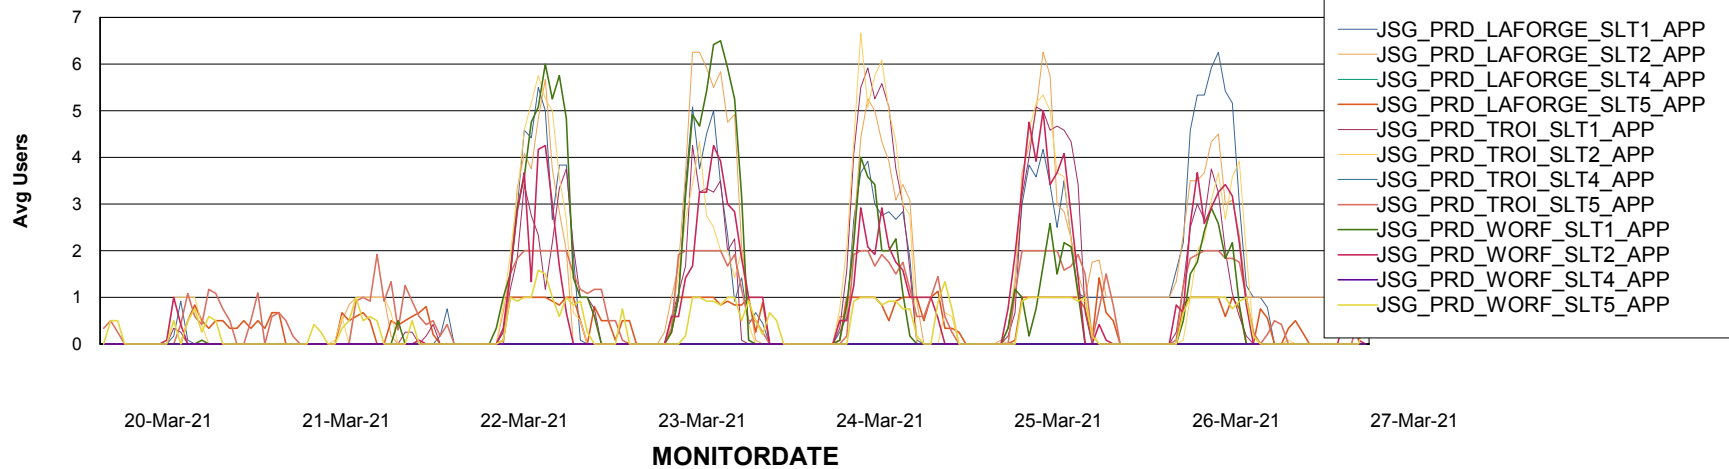

Weekly SLA Customer Report

Customer JSG_Production
Database ID 102

BI last ETL error for	JSG_PRD_YAR
Wed, 24-03-2021	None
Sun, 21-03-2021	None
Tue, 23-03-2021	None
Sat, 27-03-2021	None
Tue, 23-03-2021	None
Fri, 26-03-2021	None
Mon, 22-03-2021	None
Mon, 22-03-2021	None
Wed, 24-03-2021	None
Sun, 21-03-2021	None
Thu, 25-03-2021	None
Sat, 27-03-2021	None
Thu, 25-03-2021	None
Fri, 26-03-2021	None

Weekly SLA Customer Report

Customer JSG_Production
Database ID 102

Standby Database Health JSG_Production

Recovery lag for last 7 days

Weekly SLA Customer Report

Customer JSG_Production
Database ID 102

ABSSolute Application Server Services

Avg memory used per ABS Server Service

Avg users per day per ABS server

Weekly SLA Customer Report

Customer JSG_Production
Database ID 102

ABSSolute Application ReportServer Services

Avg memory used per ReportServer Service