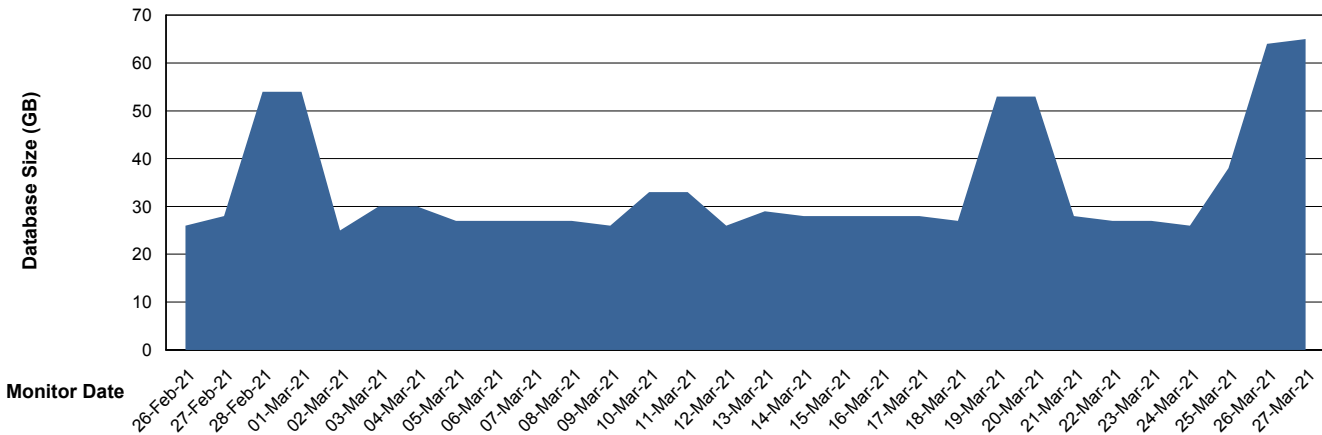

DB Processes Max 1,000

Weekly SLA Customer Report

Customer JSG_Production
Database ID 102

Database Performance JSG_PRD_YAR

DB Processes Max 1,000

Weekly SLA Customer Report

Customer JSG_Production
Database ID 102

DATABASE SIZE JSG_PRD_PICARD_DB

Database growth over last month

DATABASE SIZE JSG_PRD_YAR

Database growth over last month

Weekly SLA Customer Report

Customer JSG_Production
Database ID 102

Database Tablespace JSG_PRD_PICARD_DB