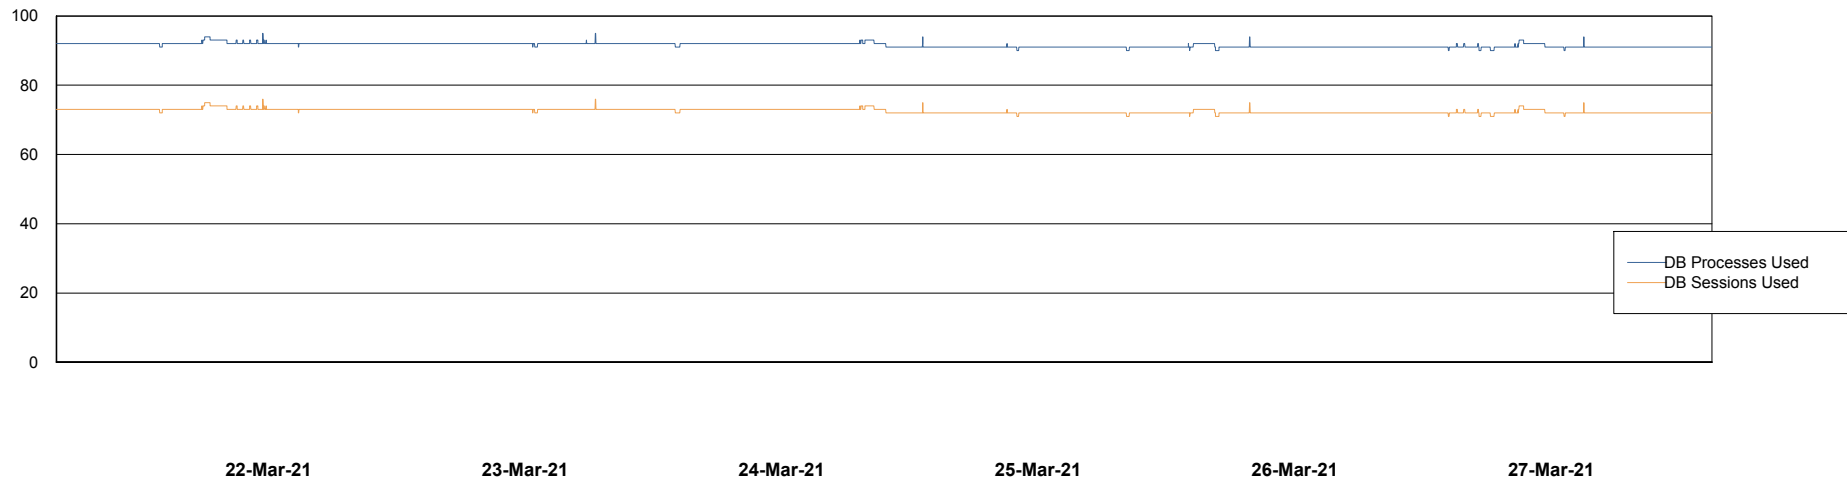

Database Performance JSG_PRD_RIKER_DB

DB Processes Max 1,000