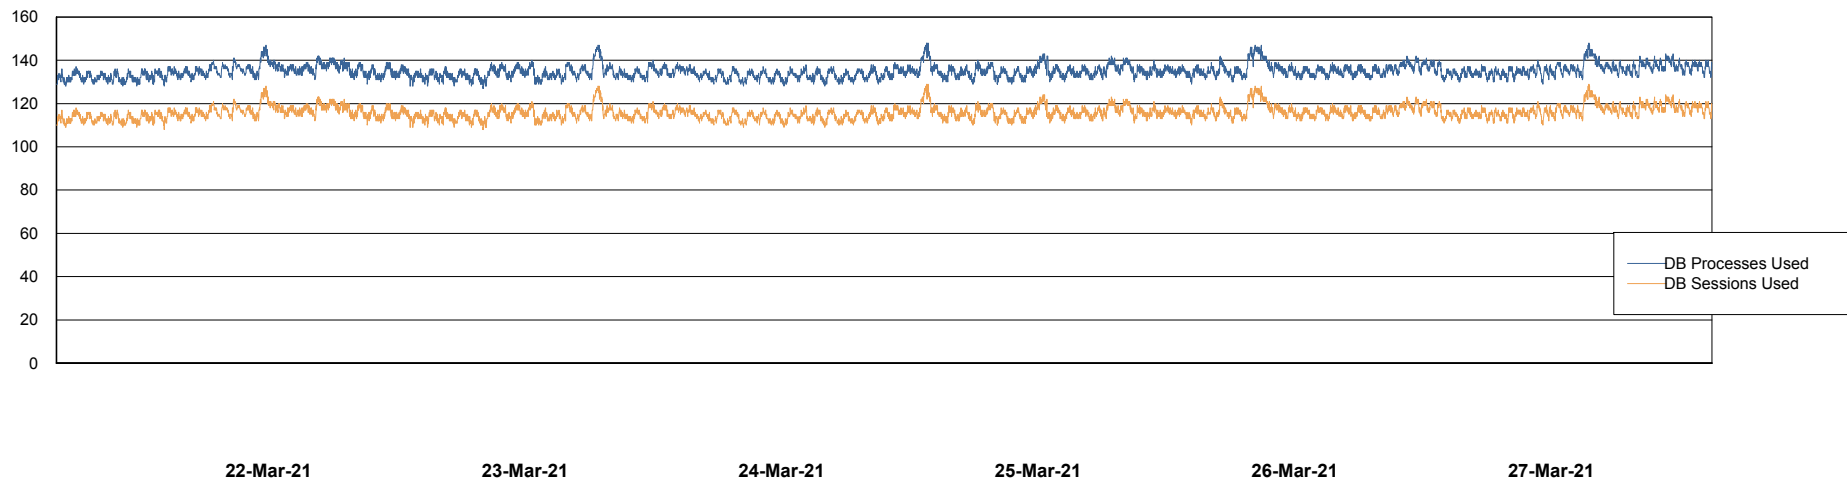

DB Processes Max 1,000

Weekly SLA Customer Report

Customer JSG_Production
Database ID 102

Database Performance JSG_PRD_YAR

DB Processes Max 1,000

Weekly SLA Customer Report

Customer JSG_Production
Database ID 102