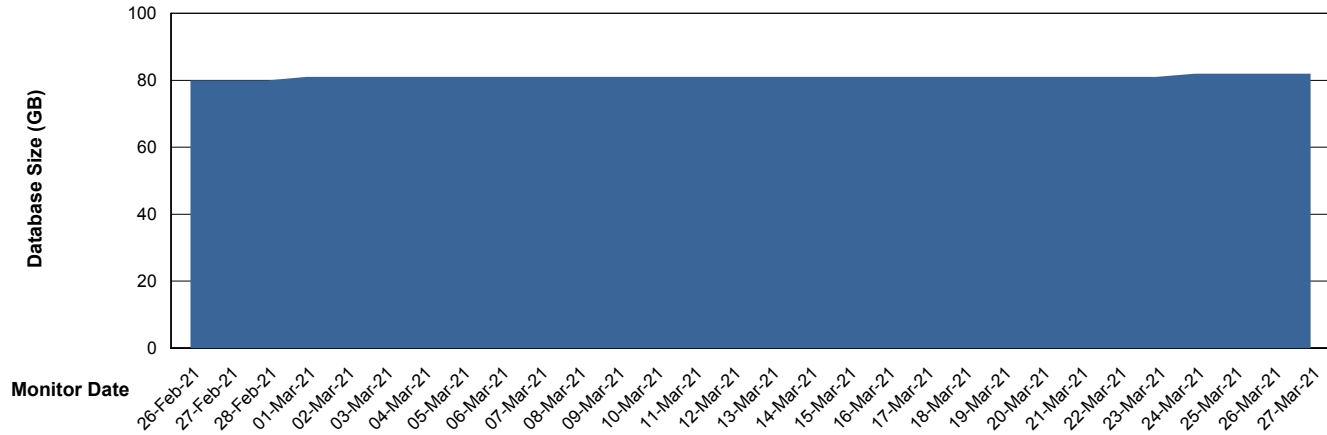

DB Processes Max 1,000

Weekly SLA Customer Report

Customer EUT_Production
Database ID 114

DATABASE SIZE EUT_EUP_PRD_URVINA22T_DB

Database growth over last month

DATABASE SIZE EUT_URM_PRD_URVINA26_DB

Database growth over last month

Weekly SLA Customer Report

Customer EUT_Production
 Database ID 114

Database Tablespace EUT_EUP_PRD_URVINA22T_DB

Date	Tablespace Name	Filesize (Gb)	Usedsize (Gb)	Percentage free
27-Mar-21	ABSDATA	100	59	41
	INDX	13	10	24
26-Mar-21	ABSDATA	100	59	41
	INDX	13	10	24
25-Mar-21	ABSDATA	100	59	41
	INDX	13	10	24
24-Mar-21	ABSDATA	100	59	41
	INDX	13	10	24
23-Mar-21	ABSDATA	100	59	41
	INDX	13	10	24
22-Mar-21	ABSDATA	100	59	41
	INDX	13	10	24
21-Mar-21	ABSDATA	100	59	41
	INDX	13	10	24