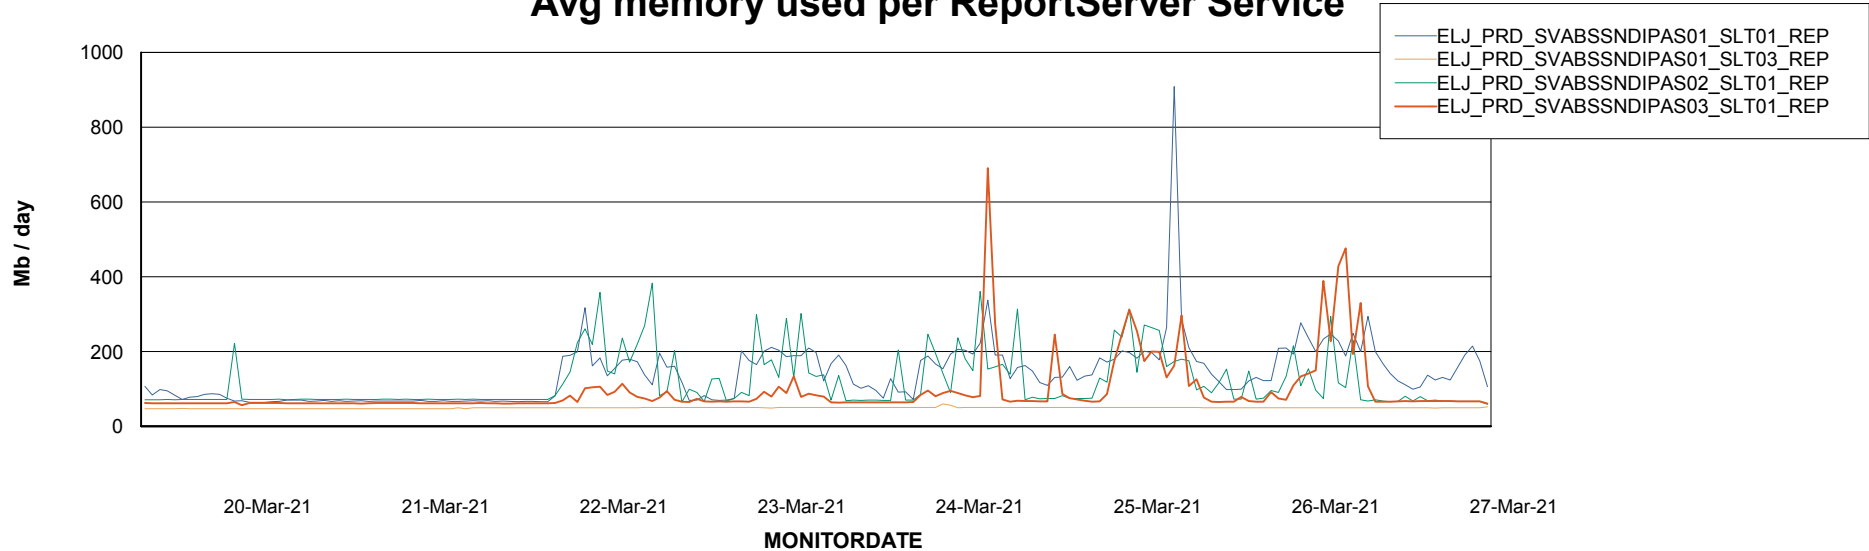

ABSSolute Application ReportServer Services

Avg memory used per ReportServer Service