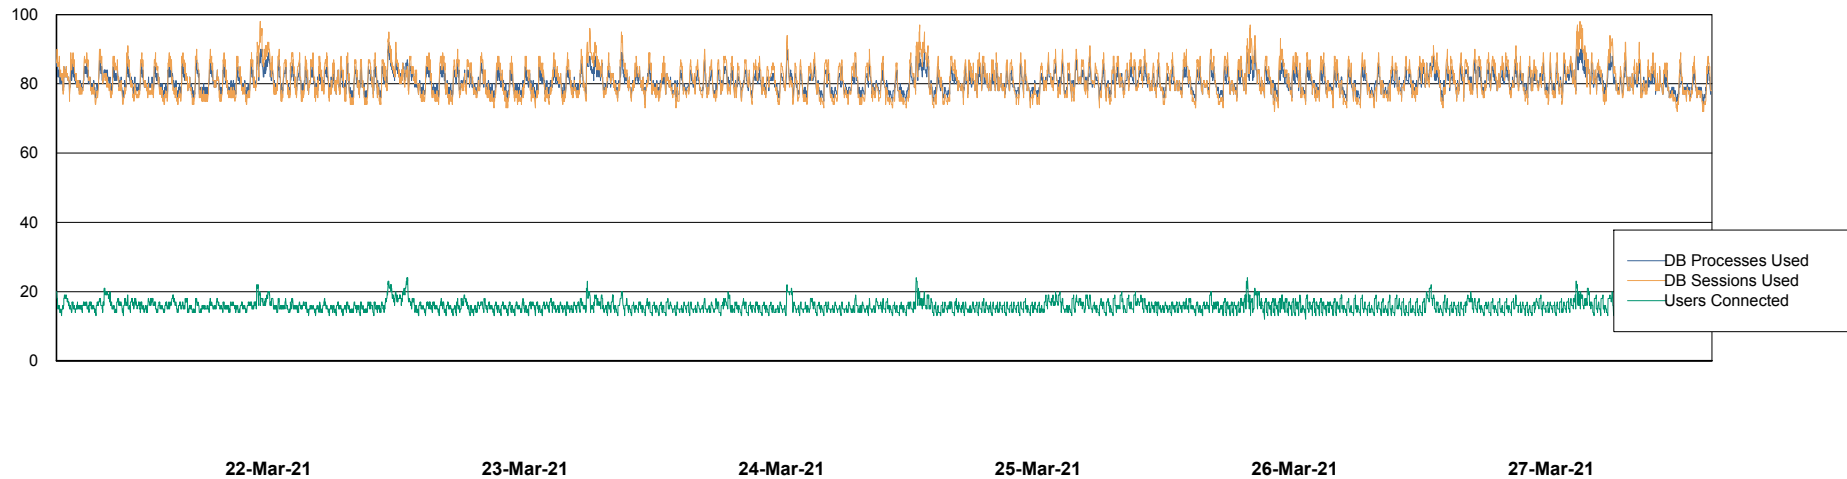

Database Performance ELJDB_PRD_BI

DB Processes Max 1,000
DB Sessions Max 1,524