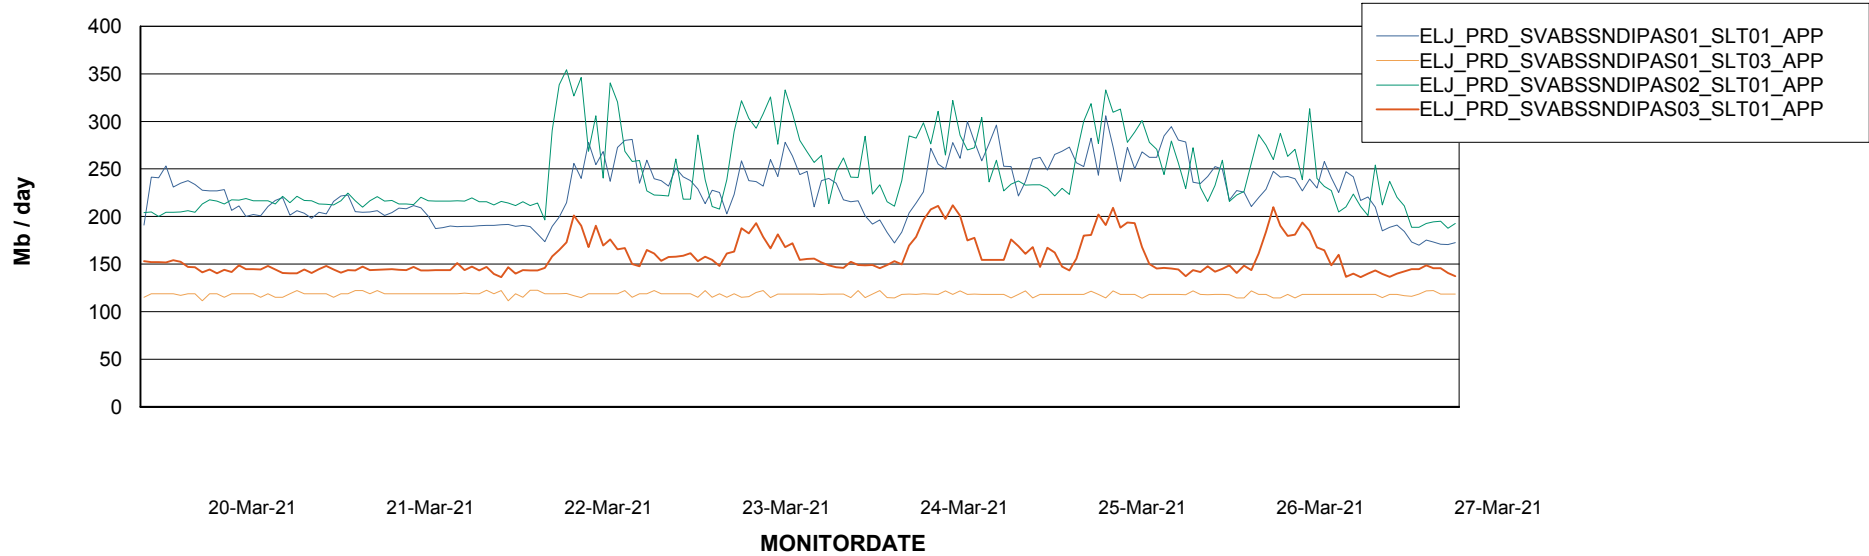

ABSSolute Application Server Services

Avg memory used per ABS Server Service