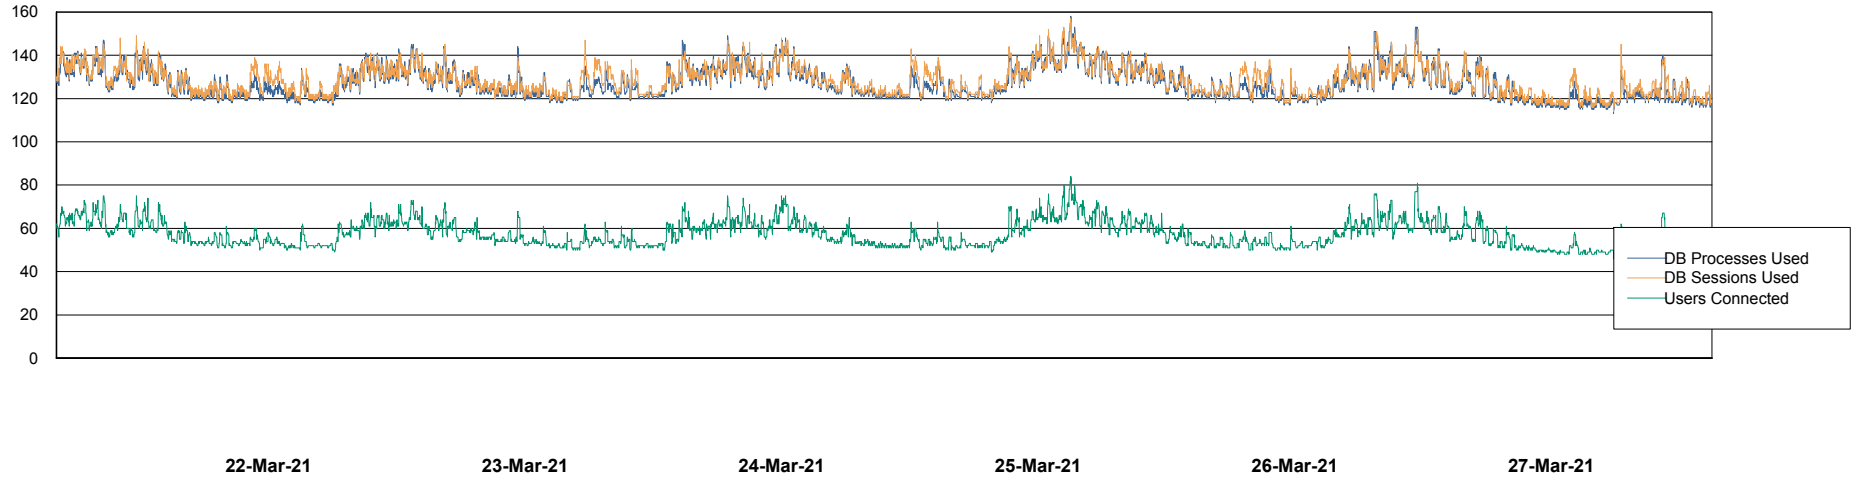

Database Performance ELJDB_Production

DB Processes Max 600
DB Sessions Max 924