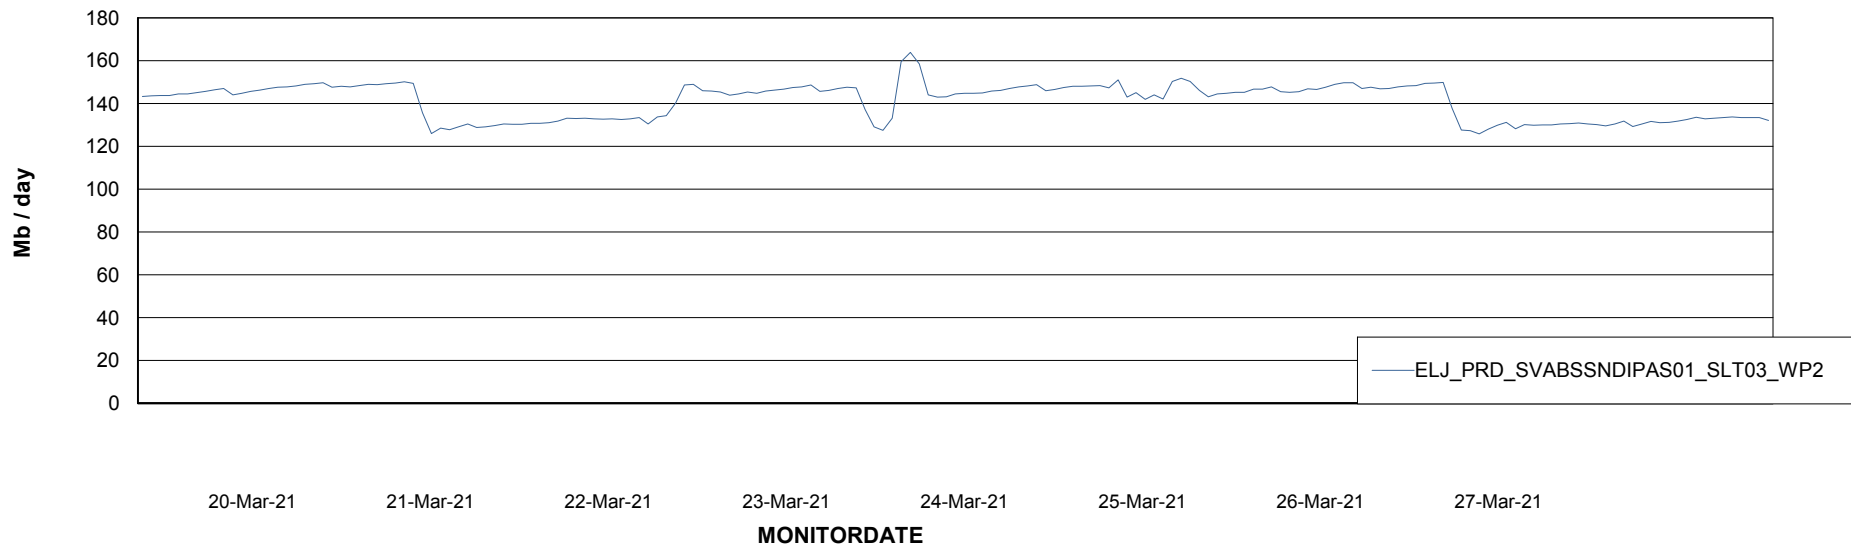

ABSSolute Web Component Services

Avg memory used per ABS Web component