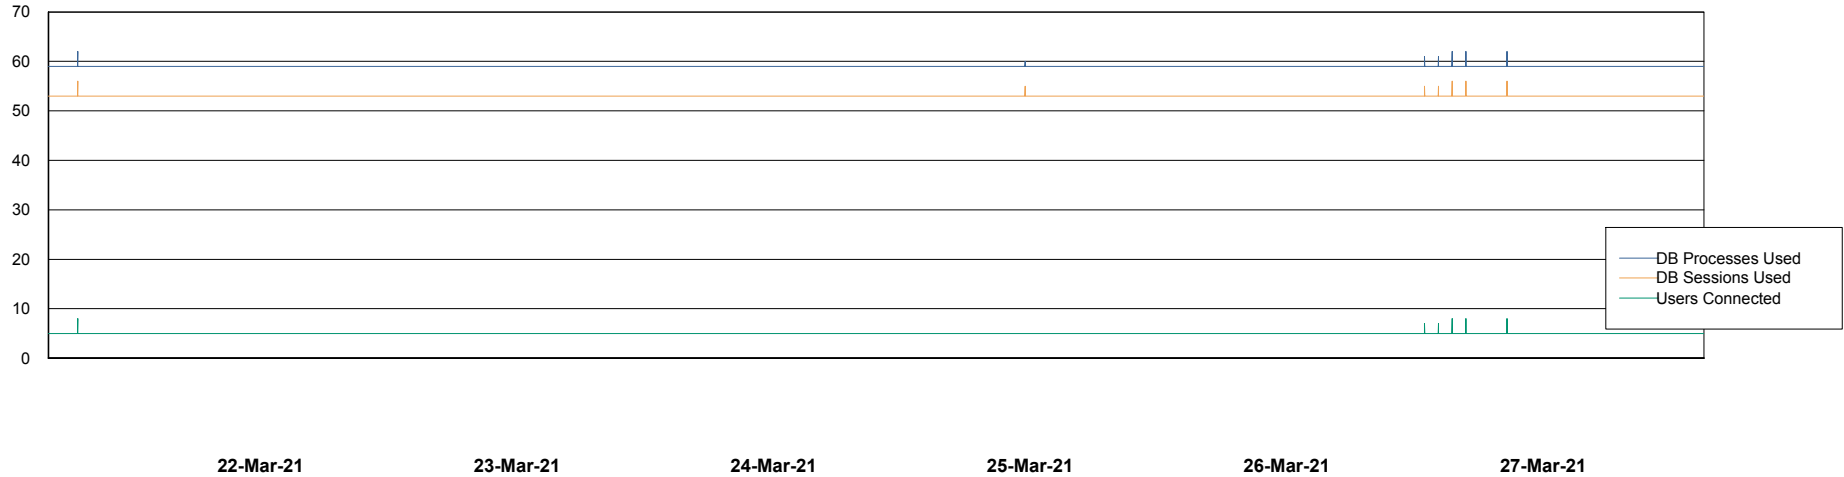

Database Performance ELJDB_Standby

DB Processes Max 600
DB Sessions Max 924