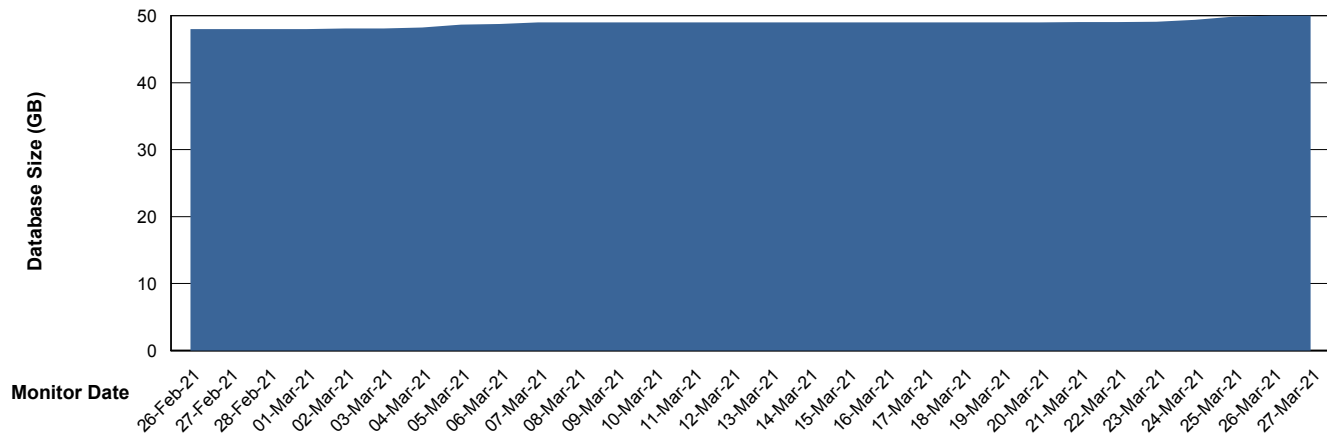

# Weekly SLA Customer Report

Customer ELJ Production  
Database ID 72

DATABASE SIZE ELJDB\_PRD\_BI

### Database growth over last month

DATABASE SIZE ELJDB\_Production

### Database growth over last month