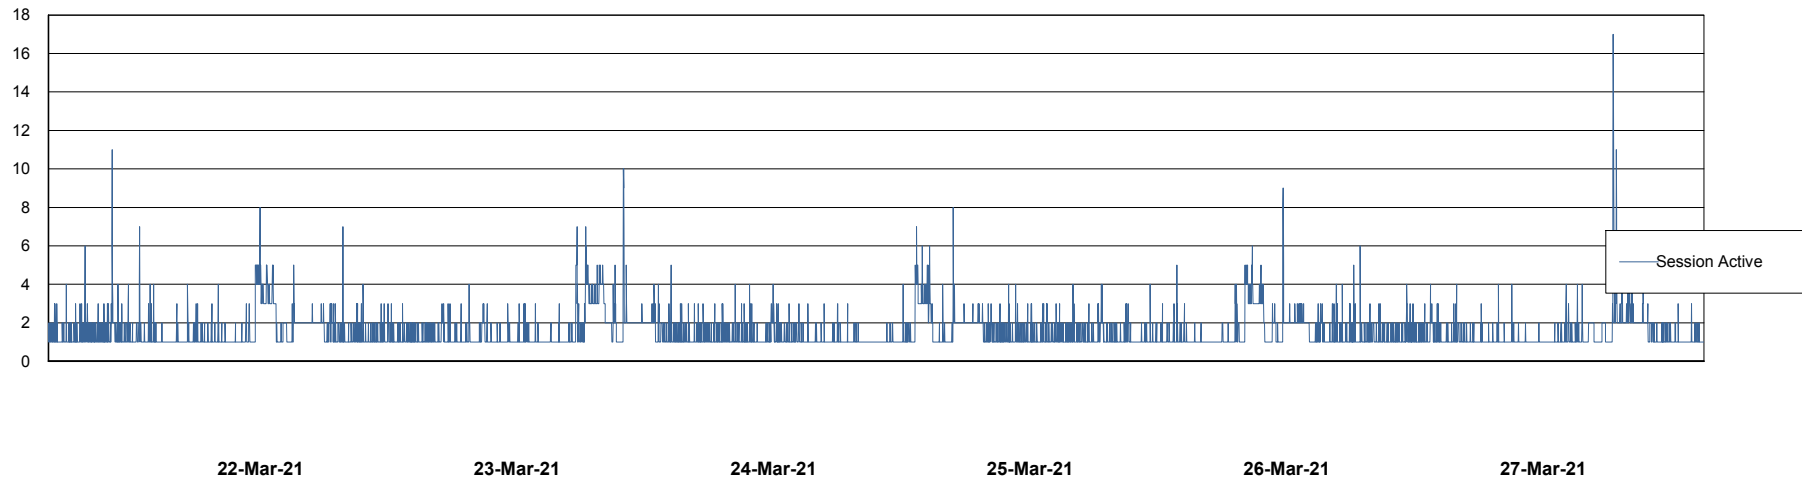

Database Performance ELJDB_Production

DB Processes Max 600
DB Sessions Max 924