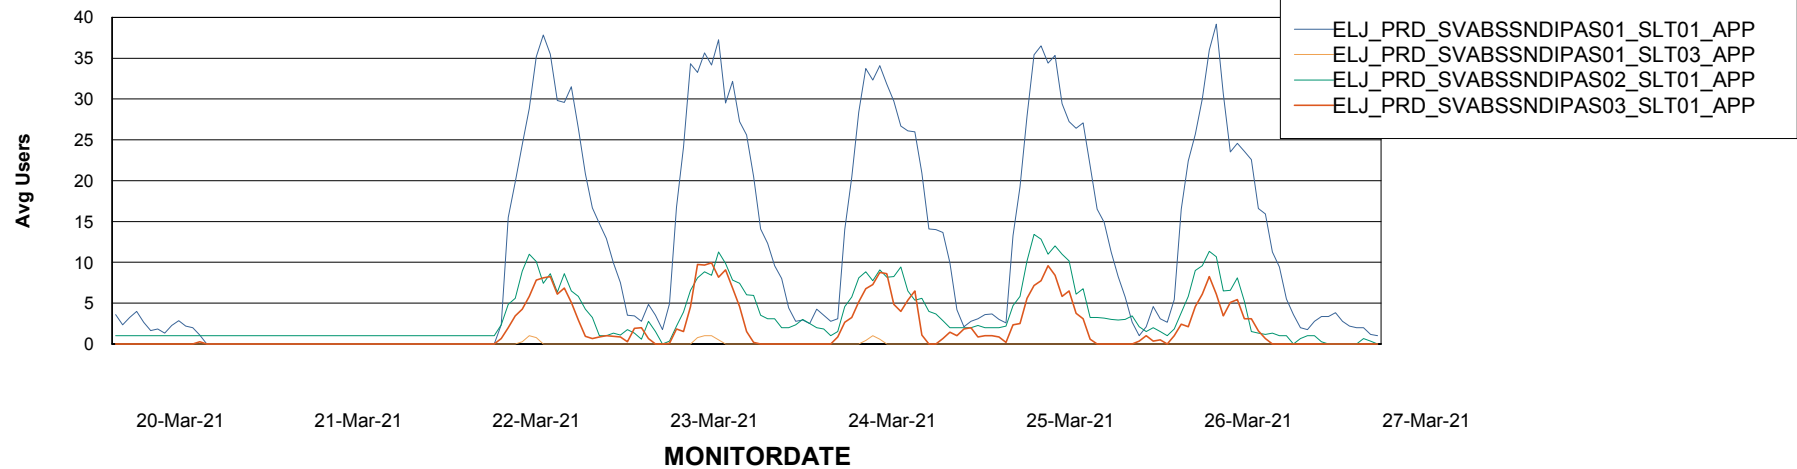

Avg users per day per ABS server