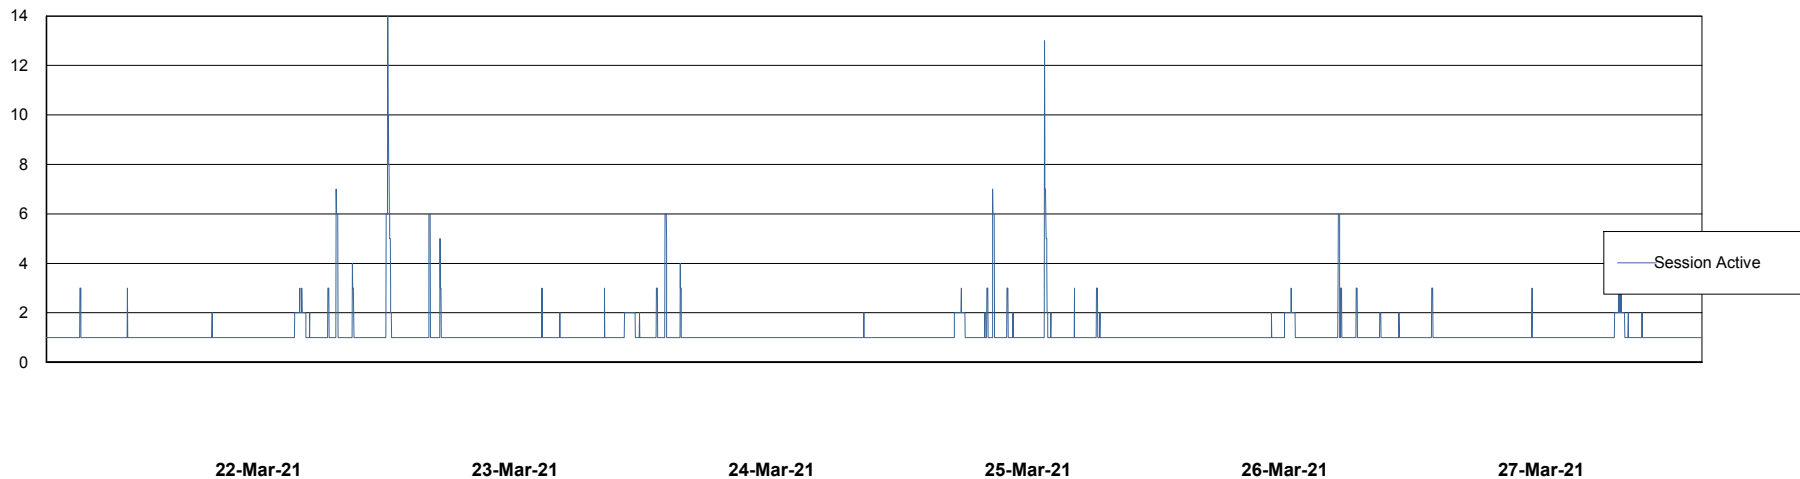

Database Performance DFDDDBI_Production

DB Processes Max 500
DB Sessions Max 772