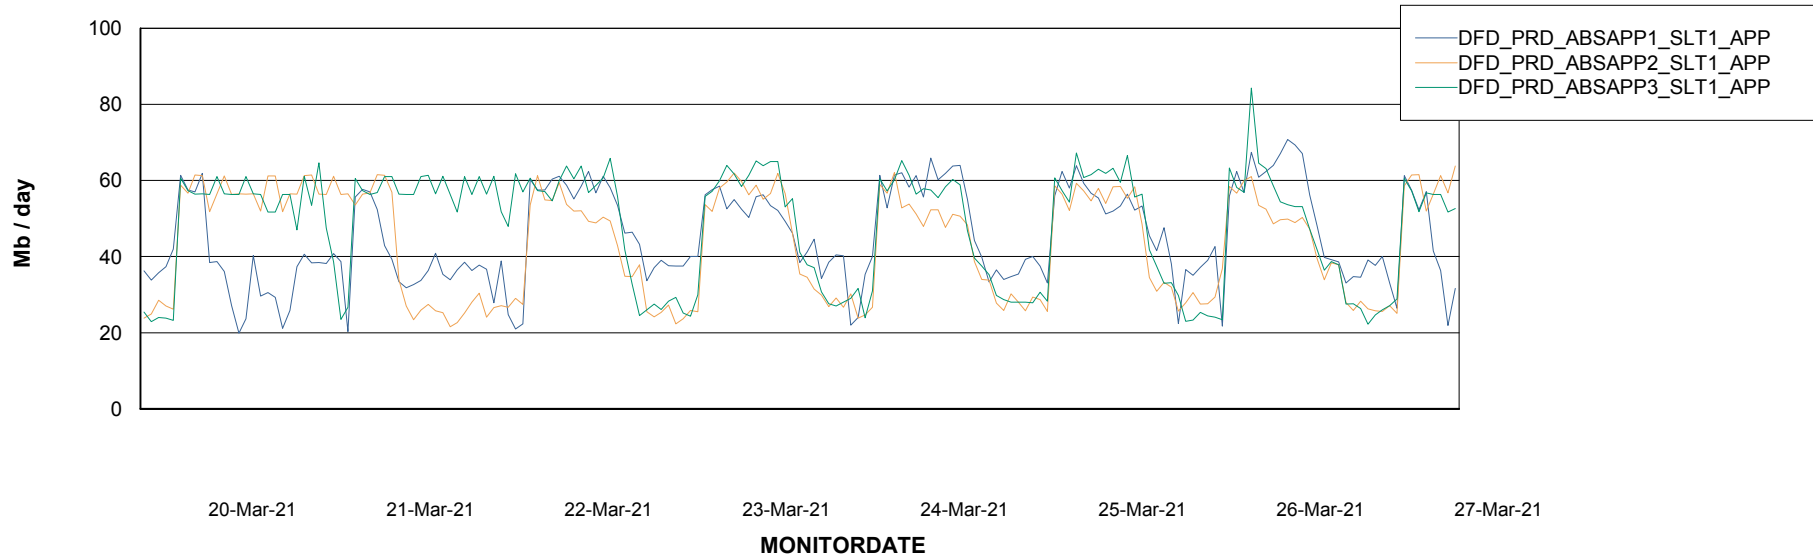

Weekly SLA Customer Report

Customer DFD Production
Database ID 39

| Database Tablespace | | DFDDBBI_Production | | |
|---------------------|-----------------|--------------------|---------------|-----------------|
| Date | Tablespace Name | Filesize (Gb) | Usedsize (Gb) | Percentage free |
| 27-Mar-21 | ABSDATA | 44 | 37 | 16 |
| | INDX | 41 | 34 | 17 |
| 26-Mar-21 | ABSDATA | 44 | 37 | 16 |
| | INDX | 41 | 34 | 17 |
| 25-Mar-21 | ABSDATA | 44 | 37 | 16 |
| | INDX | 41 | 34 | 17 |
| 24-Mar-21 | ABSDATA | 44 | 37 | 16 |
| | INDX | 41 | 34 | 17 |
| 23-Mar-21 | ABSDATA | 44 | 37 | 16 |
| | INDX | 41 | 34 | 17 |
| 22-Mar-21 | ABSDATA | 44 | 37 | 16 |
| | INDX | 41 | 34 | 17 |
| 21-Mar-21 | ABSDATA | 44 | 37 | 16 |
| | INDX | 41 | 34 | 17 |

Weekly SLA Customer Report

Customer DFD Production
Database ID 39

ABSSolute Application Server Services

Avg memory used per ABS Server Service

Avg users per day per ABS server

Weekly SLA Customer Report

Customer DFD Production
Database ID 39