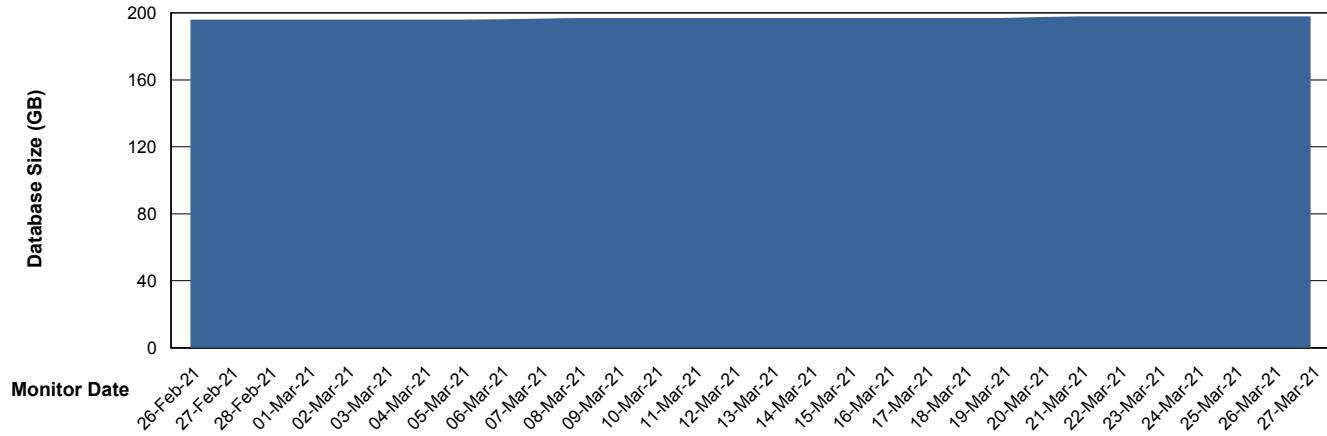

Database Performance DFDDDBI_Production

DB Processes Max 500
DB Sessions Max 772

Weekly SLA Customer Report

Customer DFD Production
Database ID 39

DATABASE SIZE DFDDDB_Production

Database growth over last month