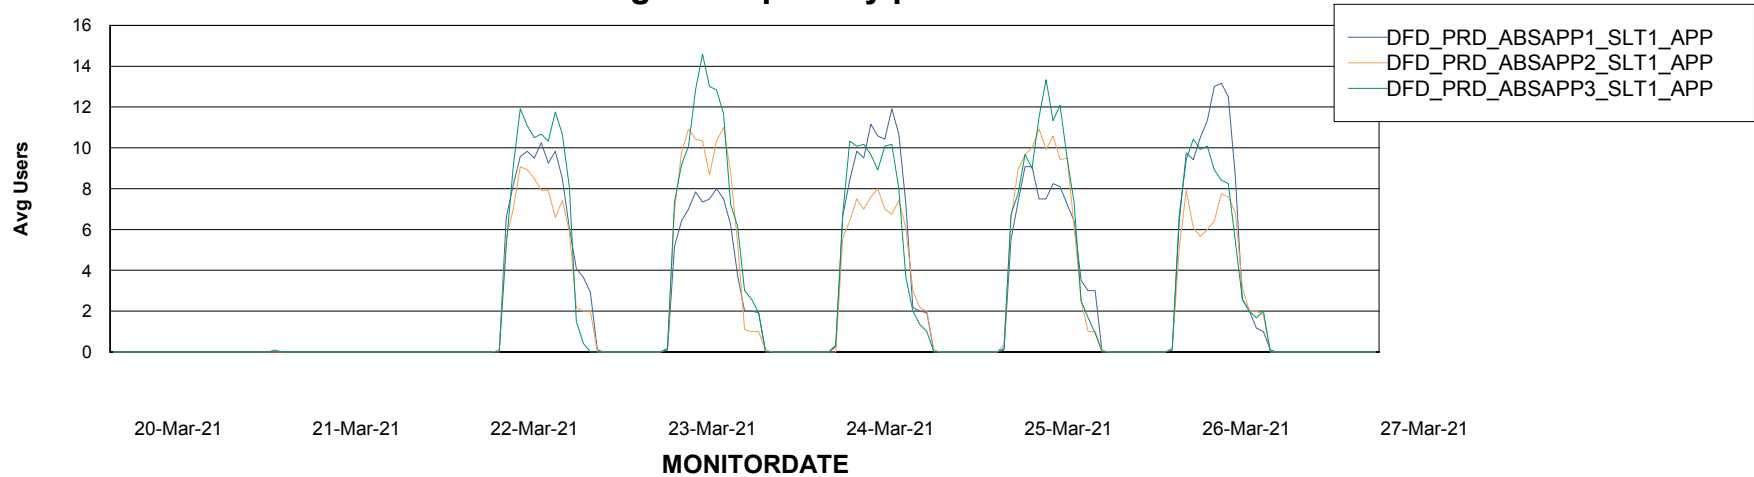

Weekly SLA Customer Report

Customer DFD Production
Database ID 39

ABSSolute Application Server Services

Avg memory used per ABS Server Service

Avg users per day per ABS server

Weekly SLA Customer Report

Customer DFD Production
Database ID 39