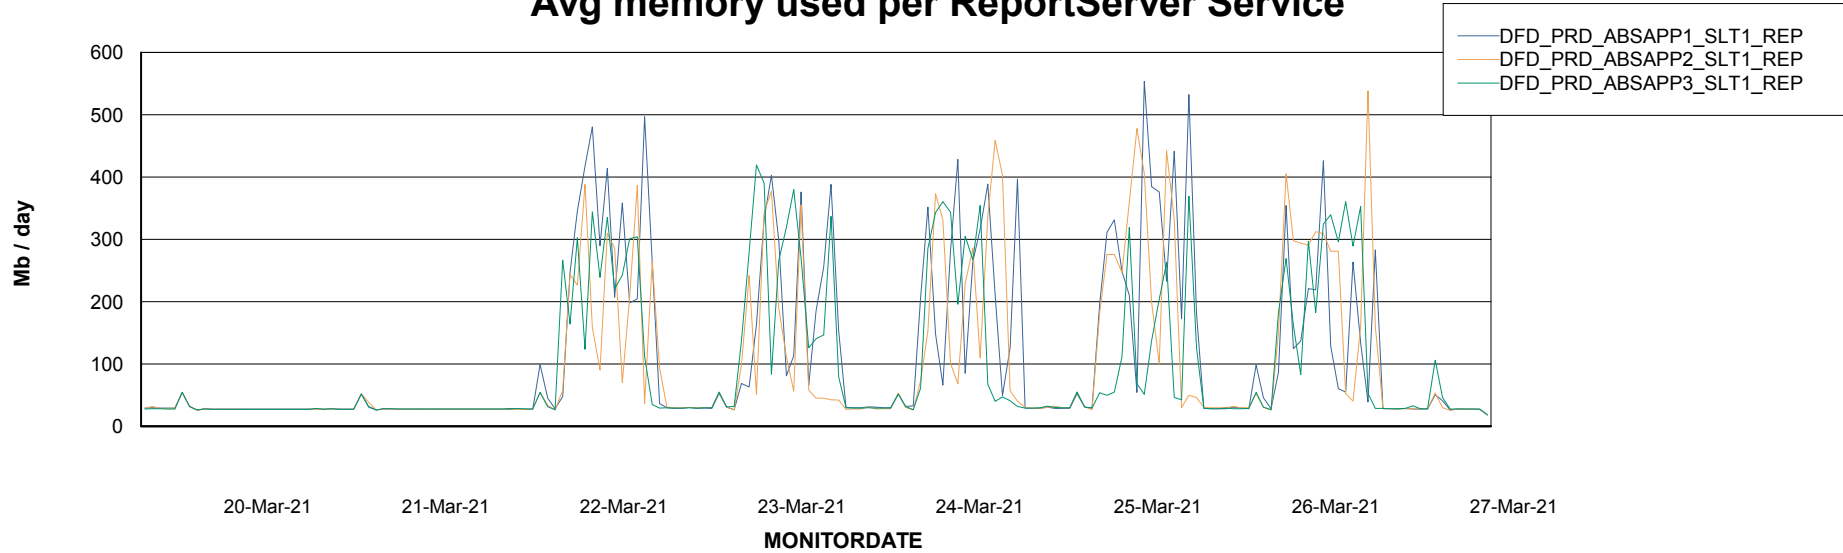

ABSSolute Application ReportServer Services

Avg memory used per ReportServer Service