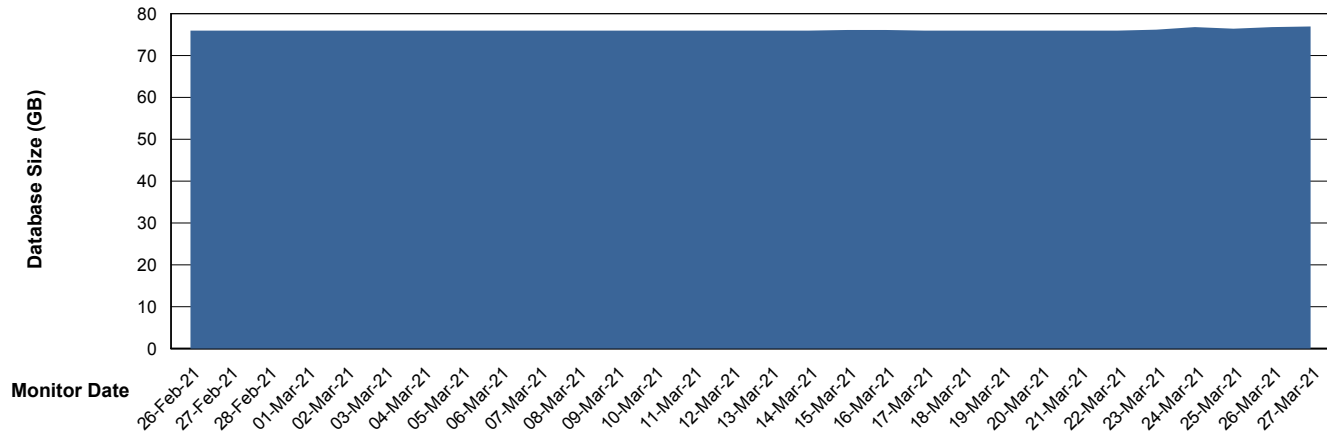

DATABASE SIZE DFDDDBI_Production

Database growth over last month