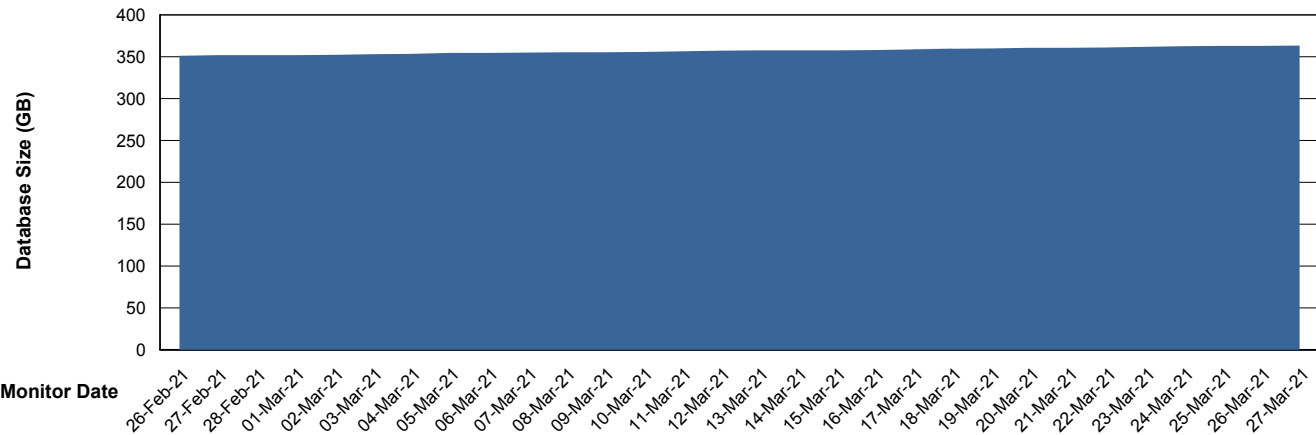

Database Performance CUS_ProdDB_Standby

DB Processes Max 300
DB Sessions Max 472

Weekly SLA Customer Report

Customer CUS Production
 Database ID 84

DATABASE SIZE CUS_ProdDB_Primary

Database growth over last month