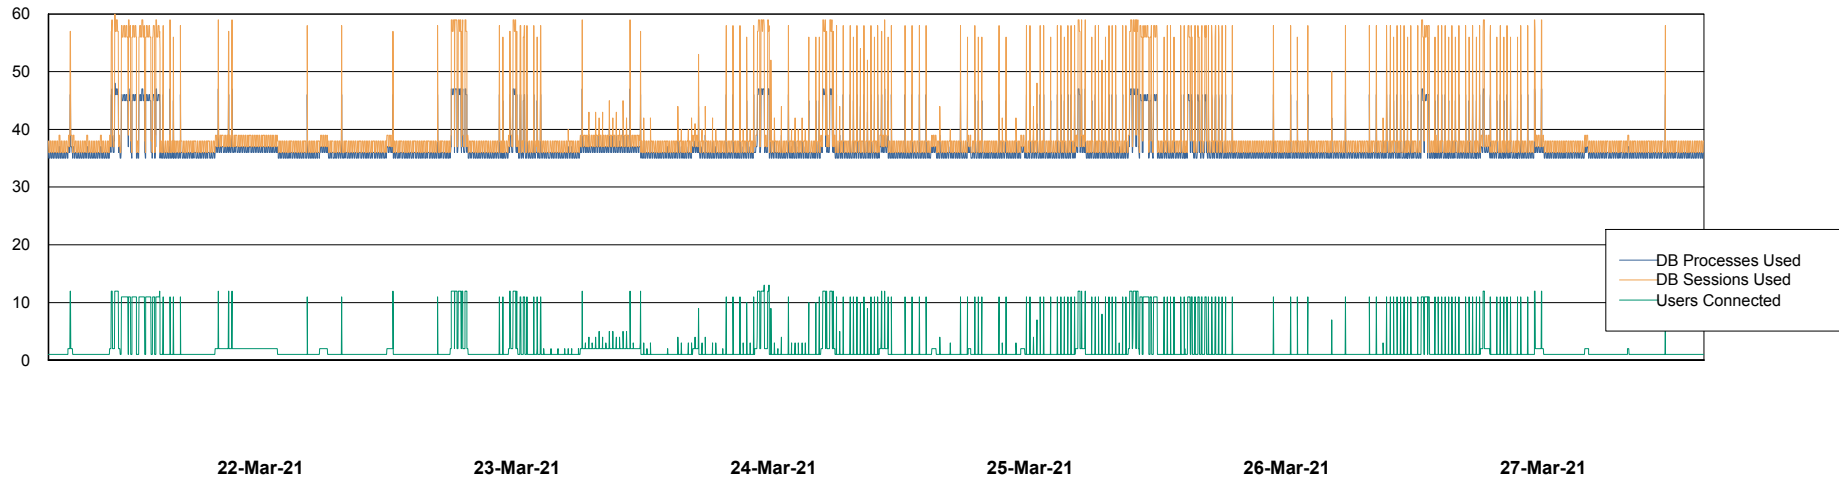

Database Performance CUS_ProdDB_Standby

DB Processes Max 300
DB Sessions Max 472