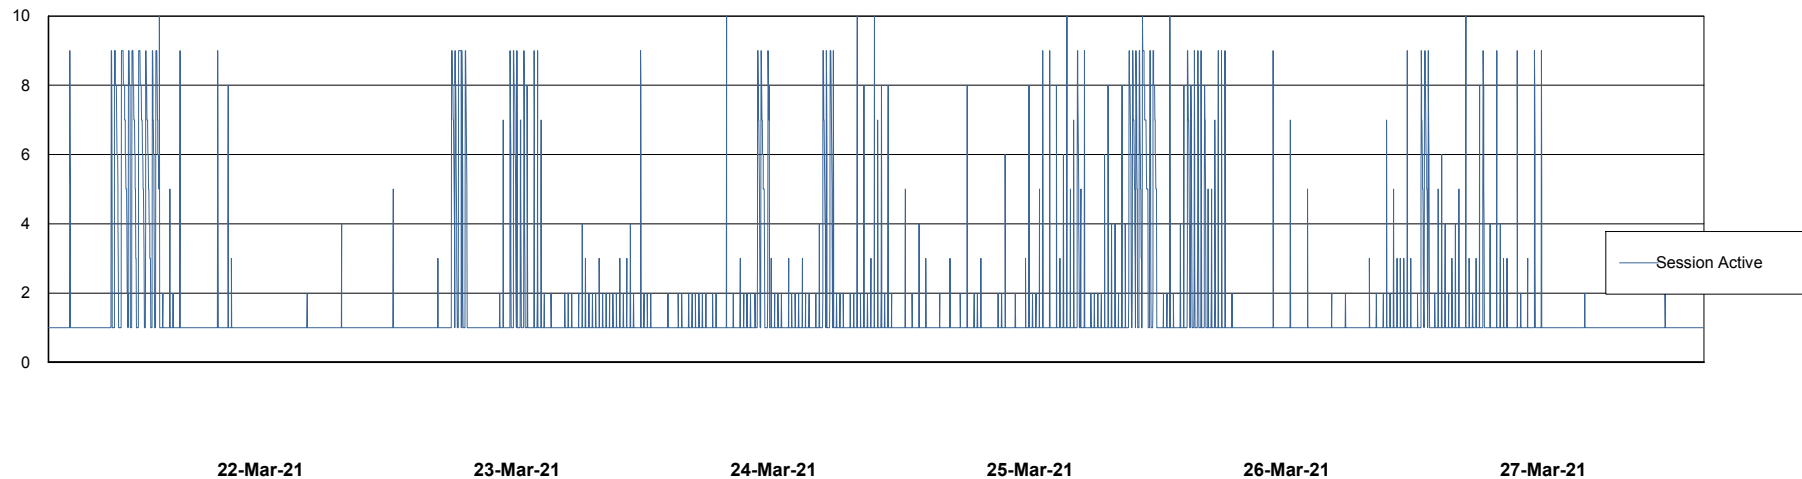

Database Performance CUS_ProdDB_Standby

DB Processes Max 300
DB Sessions Max 472