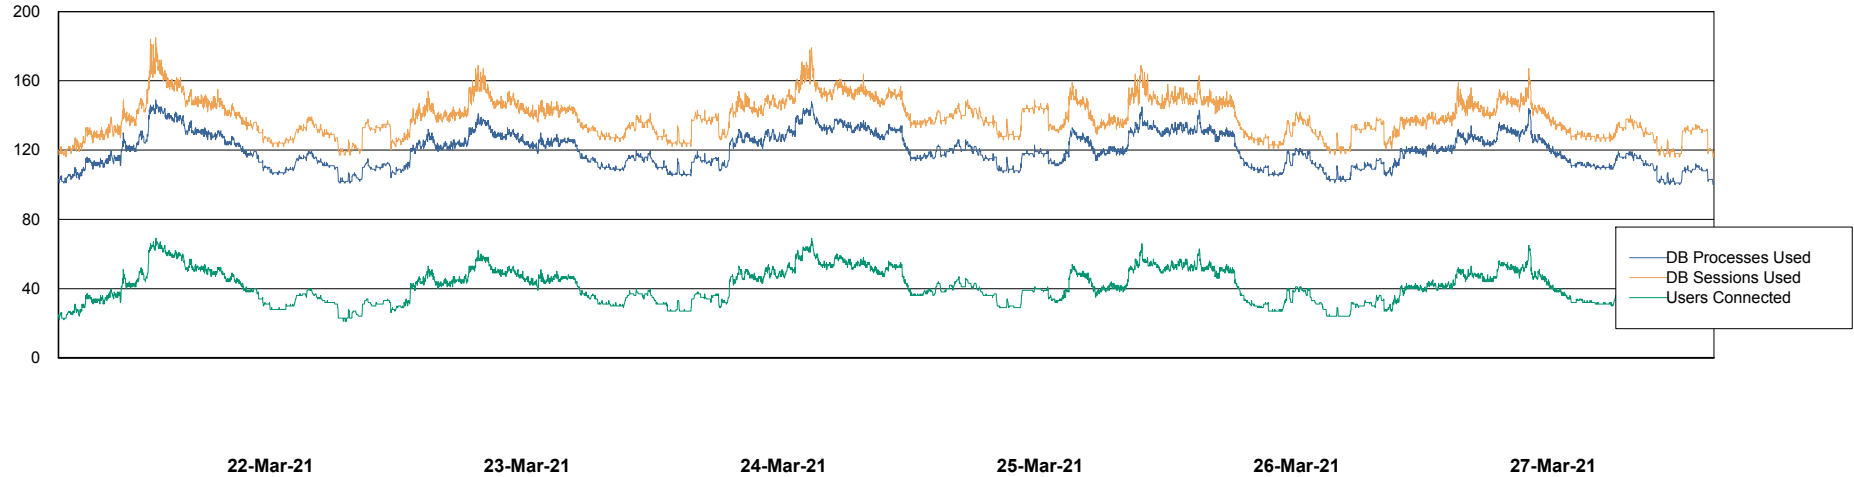

Database Performance CUS_ProdDB_Primary

DB Processes Max 300
DB Sessions Max 472