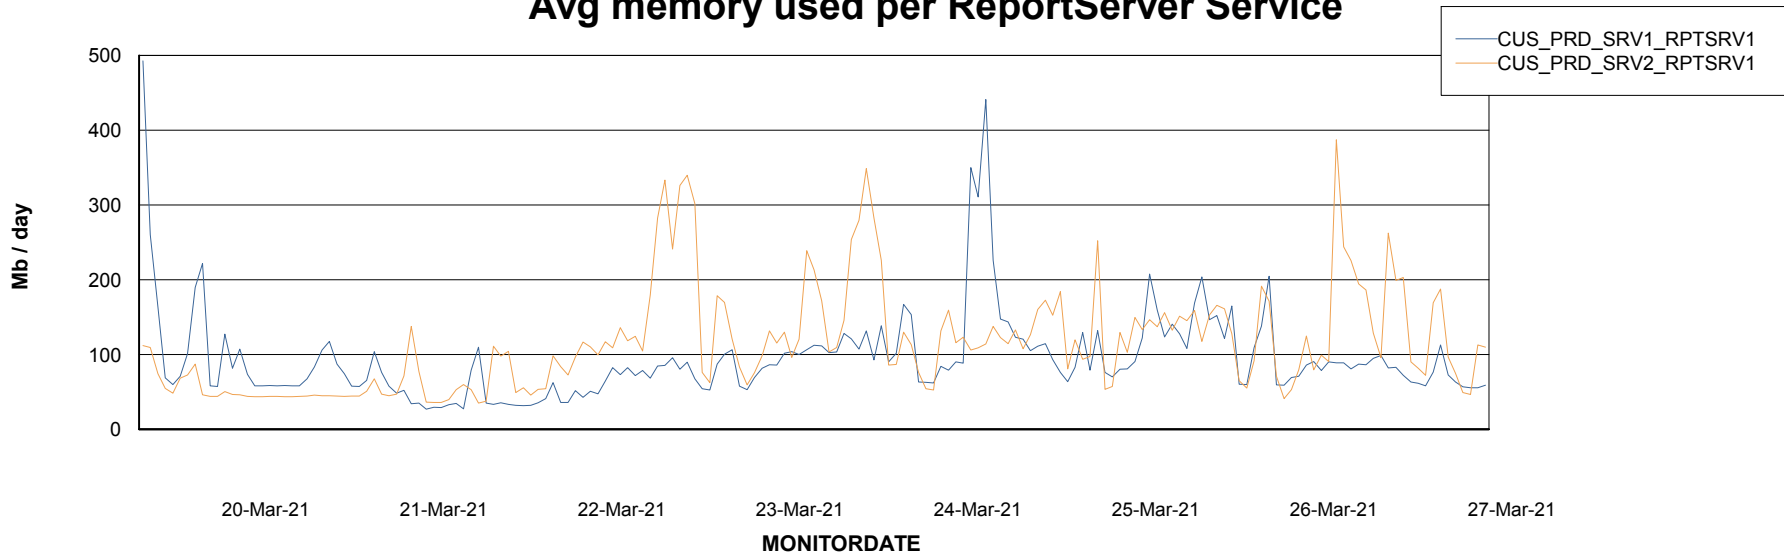

Avg memory used per ABS Server Service

Avg users per day per ABS server

Weekly SLA Customer Report

Customer CUS Production
Database ID 84

ABSolute Web Component Services

Avg memory used per ReportServer Service