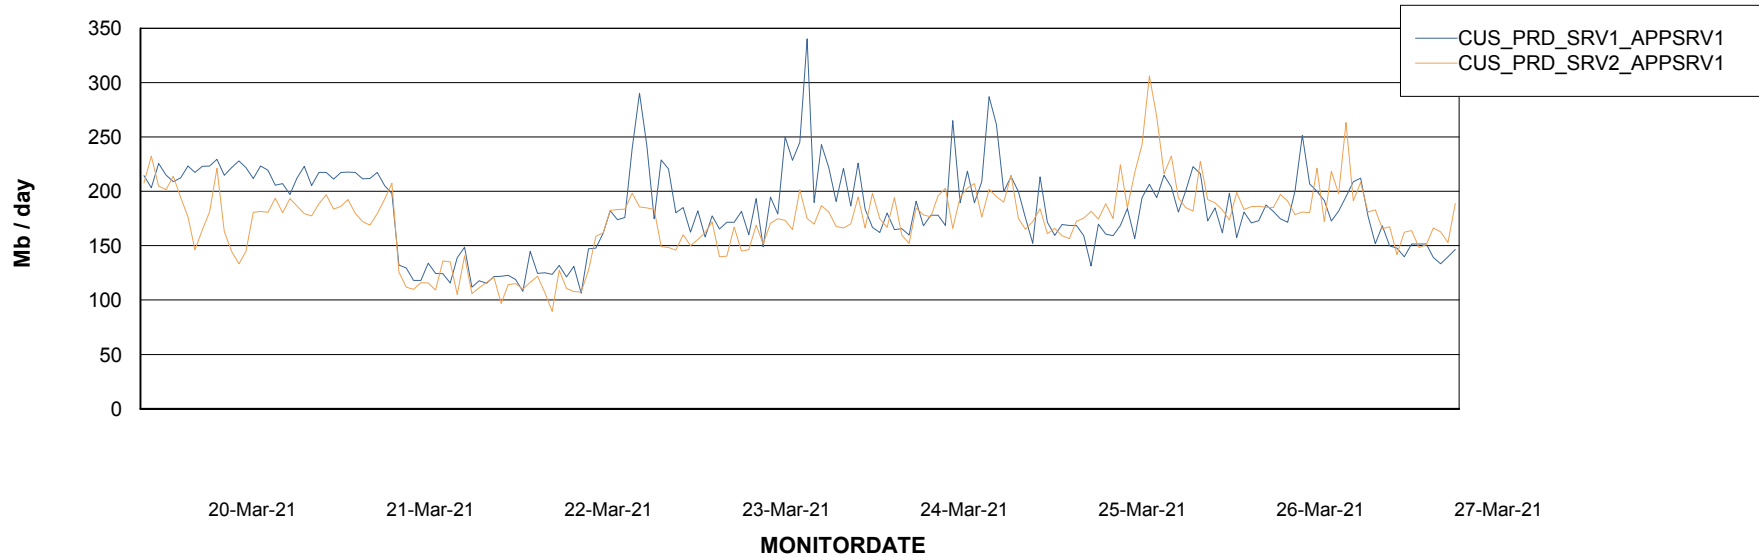

ABSSolute Application Server Services

Avg memory used per ABS Server Service