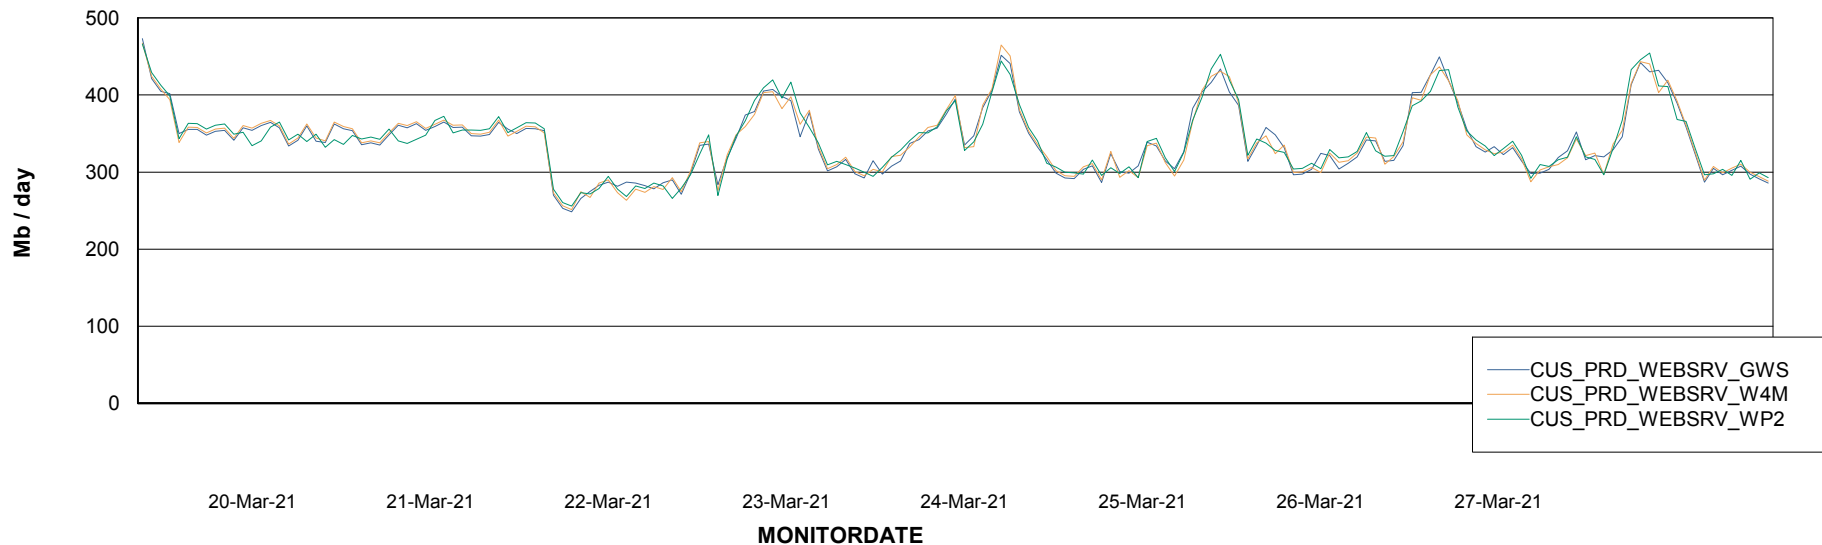

ABSSolute Web Component Services

Avg memory used per ABS Web component