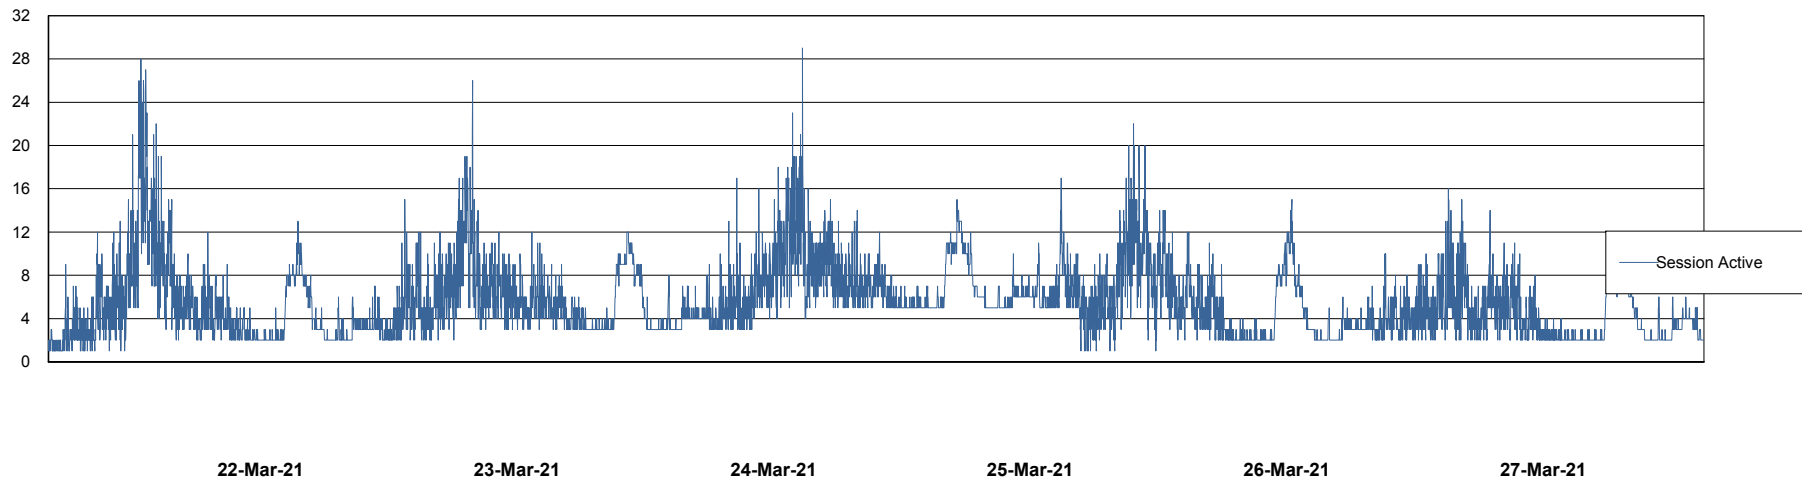

Database Performance CUS_ProdDB_Primary

DB Processes Max 300
DB Sessions Max 472