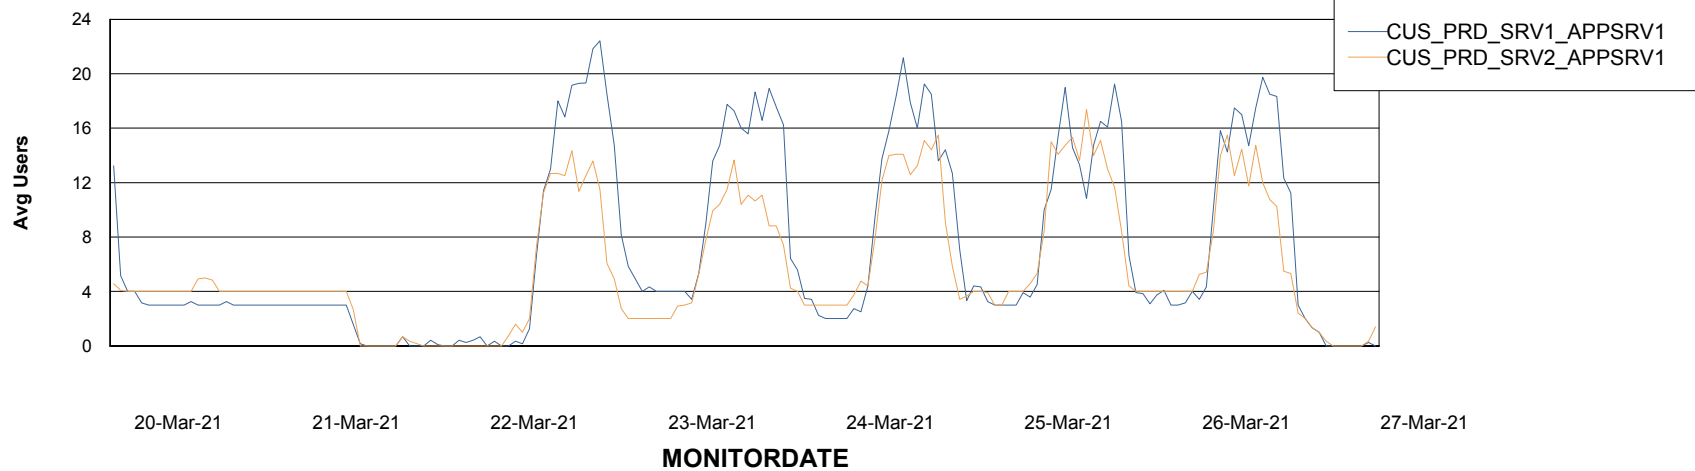

Avg users per day per ABS server