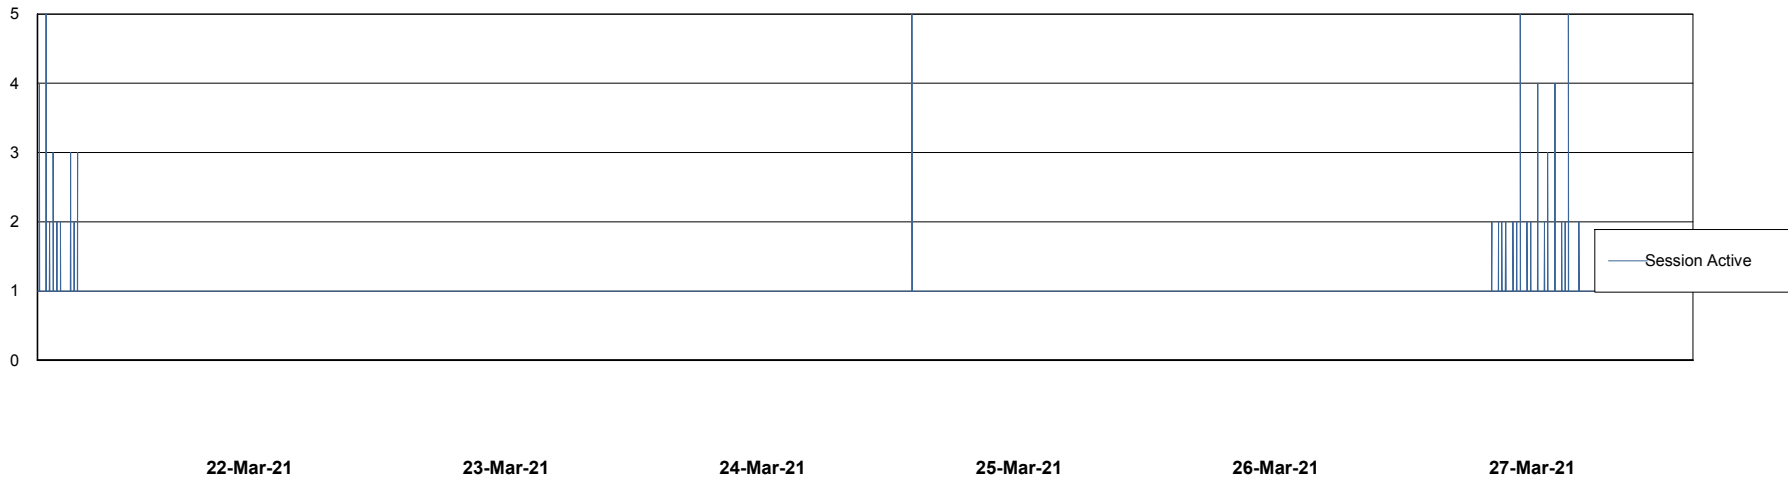

Weekly SLA Customer Report

Customer CIW Production
Database ID 45

Database Performance CIWDB_Production

Weekly SLA Customer Report

Customer CIW Production
Database ID 45

Database Performance CIWDB_Standby

Weekly SLA Customer Report

Customer CIW Production
 Database ID 45

DATABASE SIZE CIWDB_Production

Database growth over last month

Database Tablespace CIWDB_Production

Date	Tablespace Name	Filesize (Gb)	Usedsize (Gb)	Percentage free
27-Mar-21	ABSDATA	51	39	24
	INDX	7	6	14
26-Mar-21	ABSDATA	51	39	24
	INDX	7	6	14
25-Mar-21	ABSDATA	51	39	24
	INDX	7	6	14
24-Mar-21	ABSDATA	51	39	24
	INDX	7	6	14
23-Mar-21	ABSDATA	51	39	24
	INDX	7	6	14
22-Mar-21	ABSDATA	51	39	24
	INDX	7	6	14
21-Mar-21	ABSDATA	51	39	24
	INDX	7	6	14