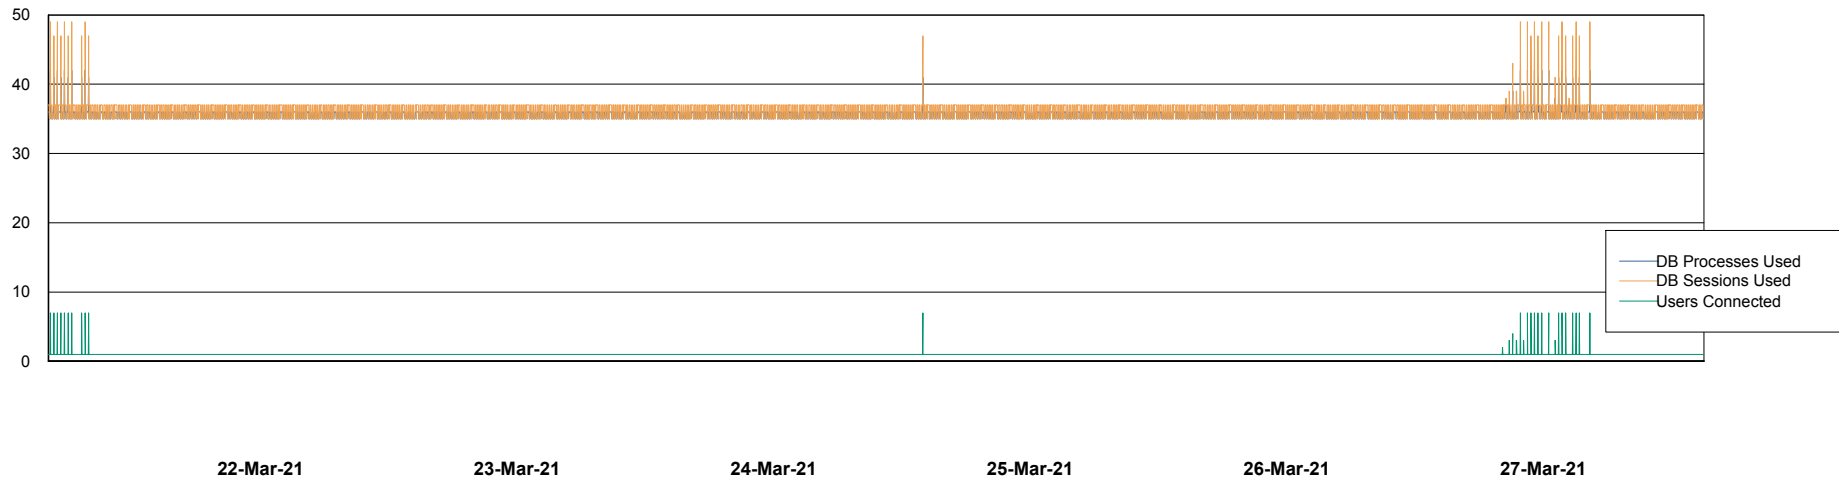

Weekly SLA Customer Report

Customer CIW Production
Database ID 45

Database Performance CIWDB_Production

Weekly SLA Customer Report

Customer CIW Production
Database ID 45

Database Performance CIWDB_Standby

Weekly SLA Customer Report

Customer CIW Production
 Database ID 45

DATABASE SIZE CIWDB_Production

Database growth over last month

Database Tablespace CIWDB_Production

Date	Tablespace Name	Filesize (Gb)	Usedsize (Gb)	Percentage free
27-Mar-21	ABSDATA	51	39	24
	INDX	7	6	14
26-Mar-21	ABSDATA	51	39	24
	INDX	7	6	14
25-Mar-21	ABSDATA	51	39	24
	INDX	7	6	14
24-Mar-21	ABSDATA	51	39	24
	INDX	7	6	14
23-Mar-21	ABSDATA	51	39	24
	INDX	7	6	14
22-Mar-21	ABSDATA	51	39	24
	INDX	7	6	14
21-Mar-21	ABSDATA	51	39	24
	INDX	7	6	14

Weekly SLA Customer Report

Customer CIW Production
Database ID 45

Standby Database Health CIW Production

Recovery lag for last 7 days