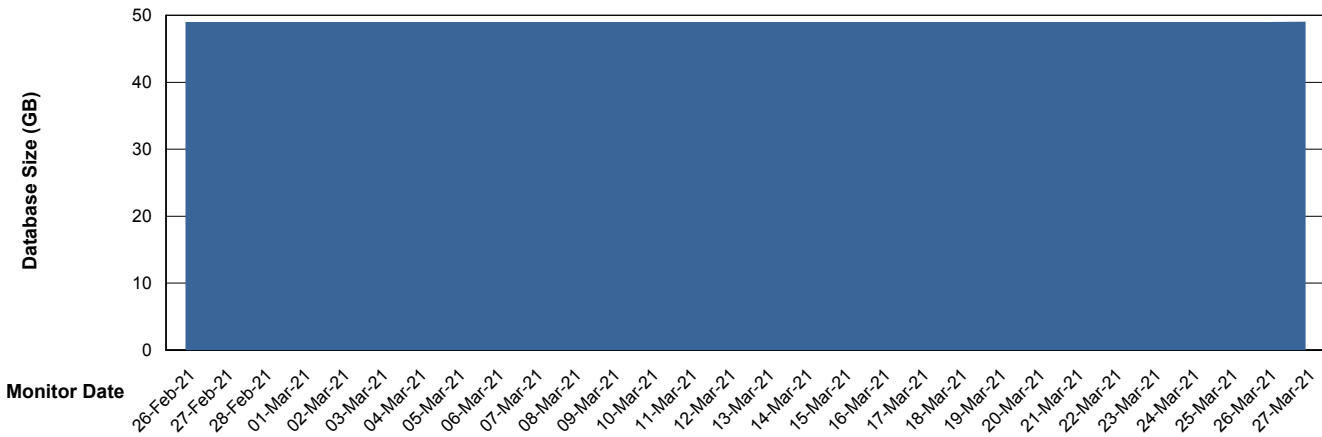

Weekly SLA Customer Report

Customer CIW Production
Database ID 45

Database Performance CIWDB_Production

Weekly SLA Customer Report

Customer CIW Production
Database ID 45

Database Performance CIWDB_Standby

Weekly SLA Customer Report

Customer CIW Production
 Database ID 45

DATABASE SIZE CIWDB_Production

Database growth over last month

Database Tablespace CIWDB_Production

Date	Tablespace Name	Filesize (Gb)	Usedsize (Gb)	Percentage free
27-Mar-21	ABSDATA	51	39	24
	INDX	7	6	14
26-Mar-21	ABSDATA	51	39	24
	INDX	7	6	14
25-Mar-21	ABSDATA	51	39	24
	INDX	7	6	14
24-Mar-21	ABSDATA	51	39	24
	INDX	7	6	14
23-Mar-21	ABSDATA	51	39	24
	INDX	7	6	14
22-Mar-21	ABSDATA	51	39	24
	INDX	7	6	14
21-Mar-21	ABSDATA	51	39	24
	INDX	7	6	14