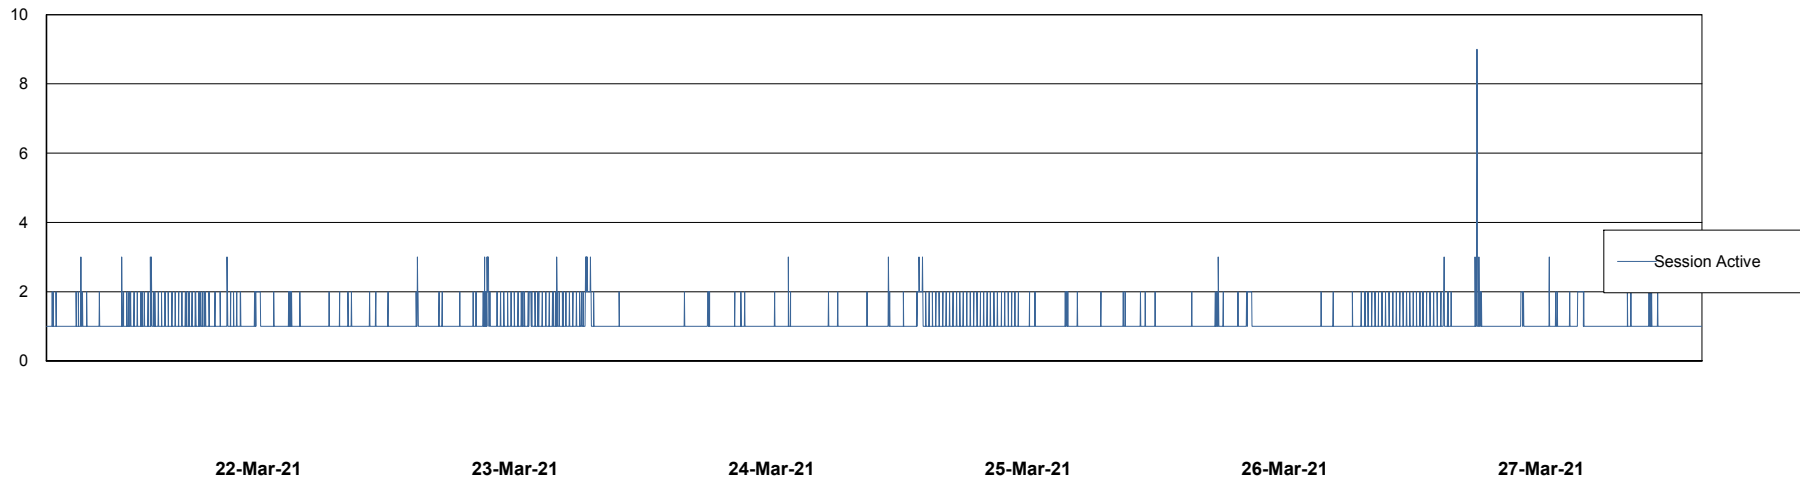

Harddisk Usage CIW_PRD_ORACLE2

	Free disk space on c: (%)	Total disk space on c: (Gb)	Free disk space on d: (%)	Total disk space on d: (Gb)	Free disk space on e: (%)	Total disk space on e: (Gb)
27-Mar-21	92	701	63	700	100	830
26-Mar-21	92	701	62	700	100	830
25-Mar-21	92	701	62	700	100	830
24-Mar-21	92	701	63	700	100	830
23-Mar-21	92	701	63	700	100	830
22-Mar-21	92	701	63	700	100	830
21-Mar-21	92	701	63	700	100	830

Weekly SLA Customer Report

Customer CIW Production
Database ID 45

Database Performance CIWDB_Production

Weekly SLA Customer Report

Customer CIW Production
Database ID 45

Database Performance CIWDB_Standby

Weekly SLA Customer Report