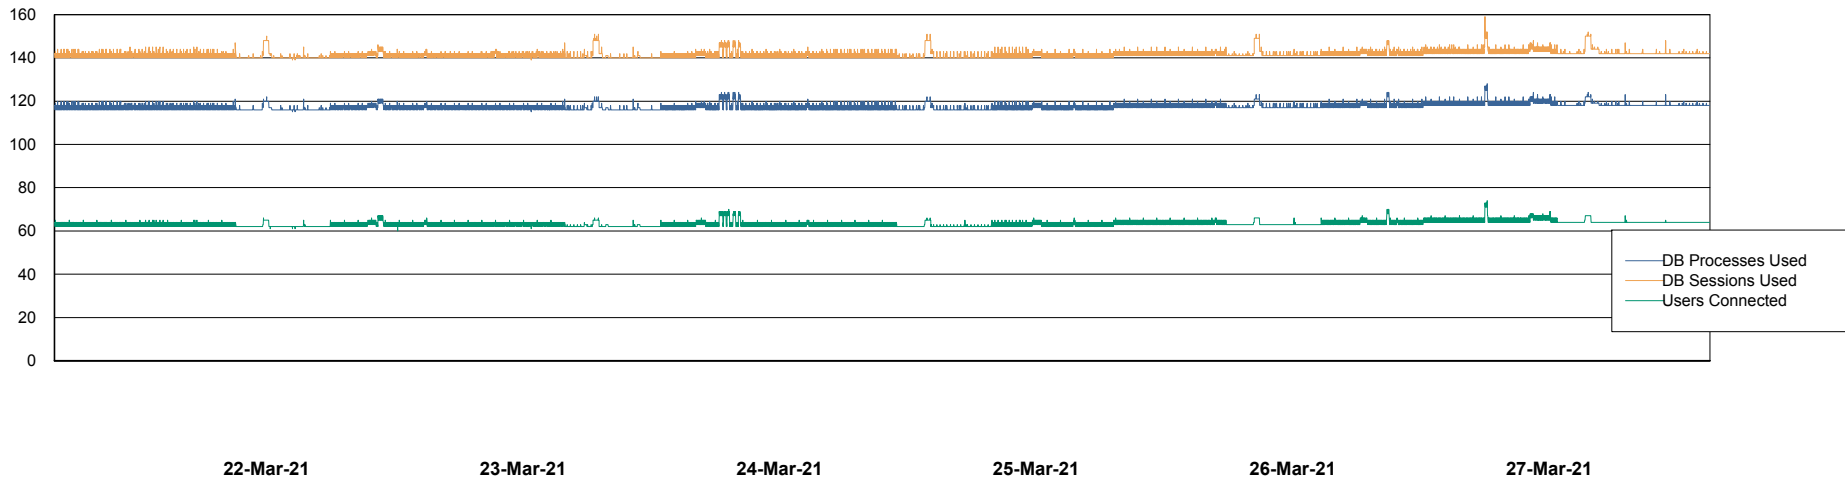

Harddisk Usage CIW_PRD_ORACLE2

	Free disk space on c: (%)	Total disk space on c: (Gb)	Free disk space on d: (%)	Total disk space on d: (Gb)	Free disk space on e: (%)	Total disk space on e: (Gb)
27-Mar-21	92	701	63	700	100	830
26-Mar-21	92	701	62	700	100	830
25-Mar-21	92	701	62	700	100	830
24-Mar-21	92	701	63	700	100	830
23-Mar-21	92	701	63	700	100	830
22-Mar-21	92	701	63	700	100	830
21-Mar-21	92	701	63	700	100	830

Weekly SLA Customer Report

Customer CIW Production
Database ID 45

Database Performance CIWDB_Production

Weekly SLA Customer Report

Customer CIW Production
Database ID 45

Database Performance CIWDB_Standby

Weekly SLA Customer Report