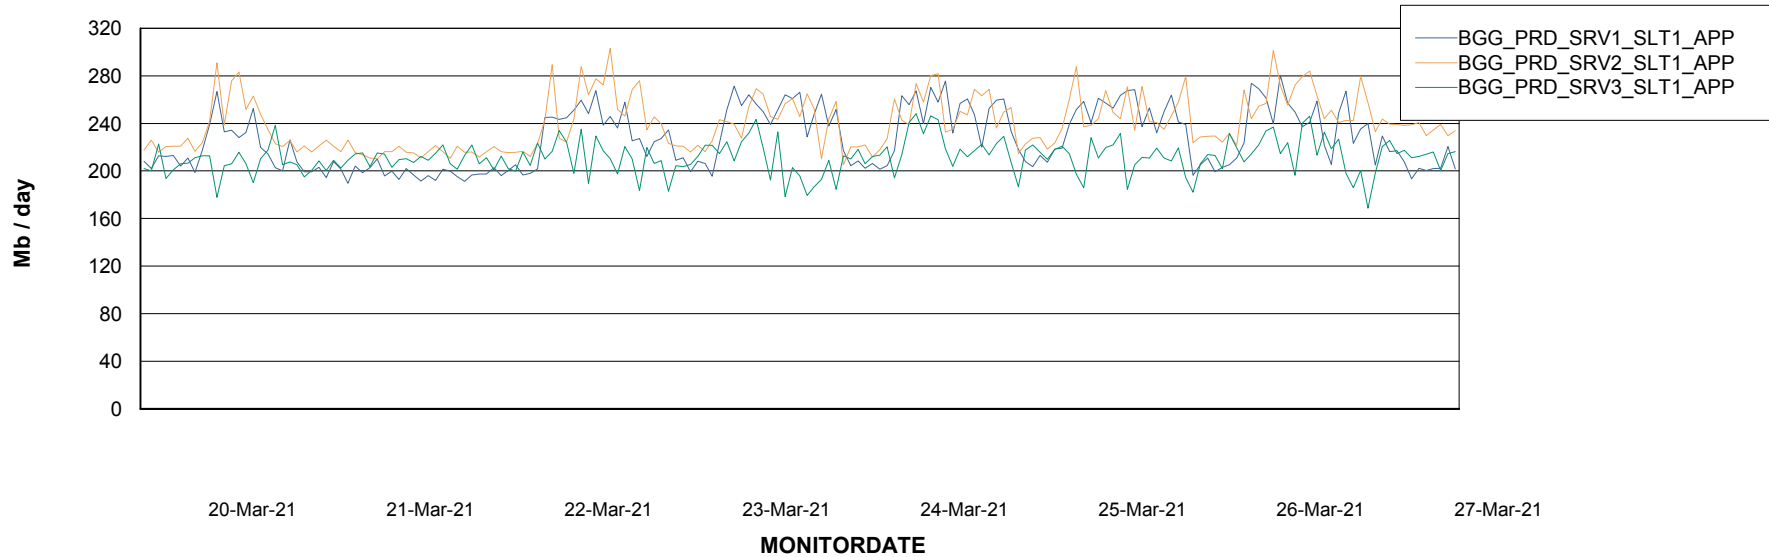

BI Status and last ETL error for BGGDB_BI

	Sun 21/3/2021	Mon 22/3/2021	Tue 23/3/2021	Wed 24/3/2021	Thu 25/3/2021	Fri 26/3/2021	Sat 27/3/2021
ABS DataWarehouse ETL Health	OK	OK	OK	OK	OK	OK	OK
ABS DWHStaging ETL Health	OK	OK	OK	OK	OK	OK	OK

Weekly SLA Customer Report

Customer BGG_Production
Database ID 58

Standby Database Health BGG_Production

Recovery lag for last 7 days

Weekly SLA Customer Report

Customer BGG_Production
Database ID 58

ABSSolute Application Server Services

Avg memory used per ABS Server Service

Avg users per day per ABS server

Weekly SLA Customer Report

Customer BGG_Production
Database ID 58

ABSSolute Application ReportServer Services

Avg memory used per ReportServer Service