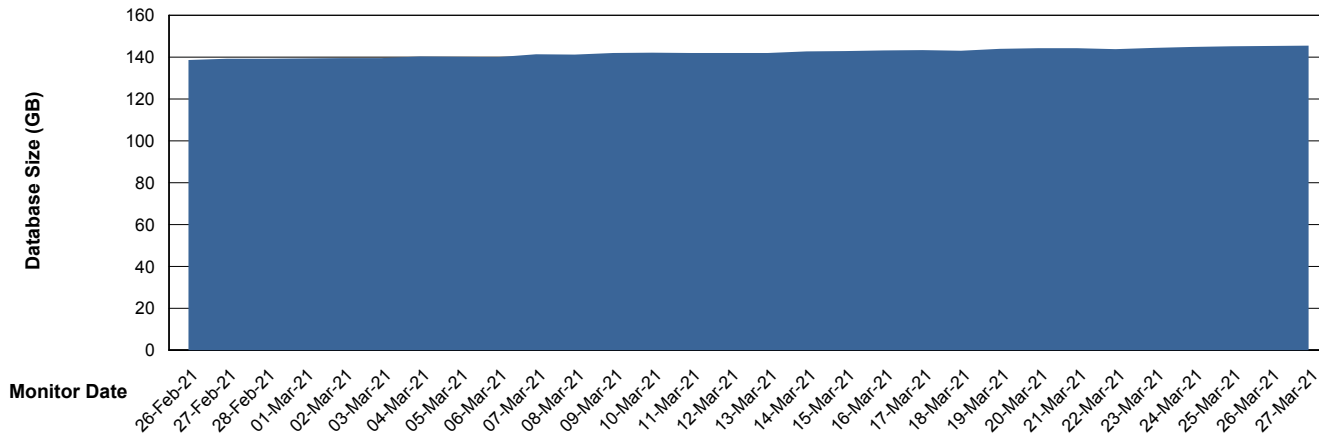

Customer BGG_Production
Database ID 58

Database Performance BGGDB_Standby

Weekly SLA Customer Report

Customer BGG_Production
Database ID 58

DATABASE SIZE BGGDB_BI

Database growth over last month

DATABASE SIZE BGGDB_Production