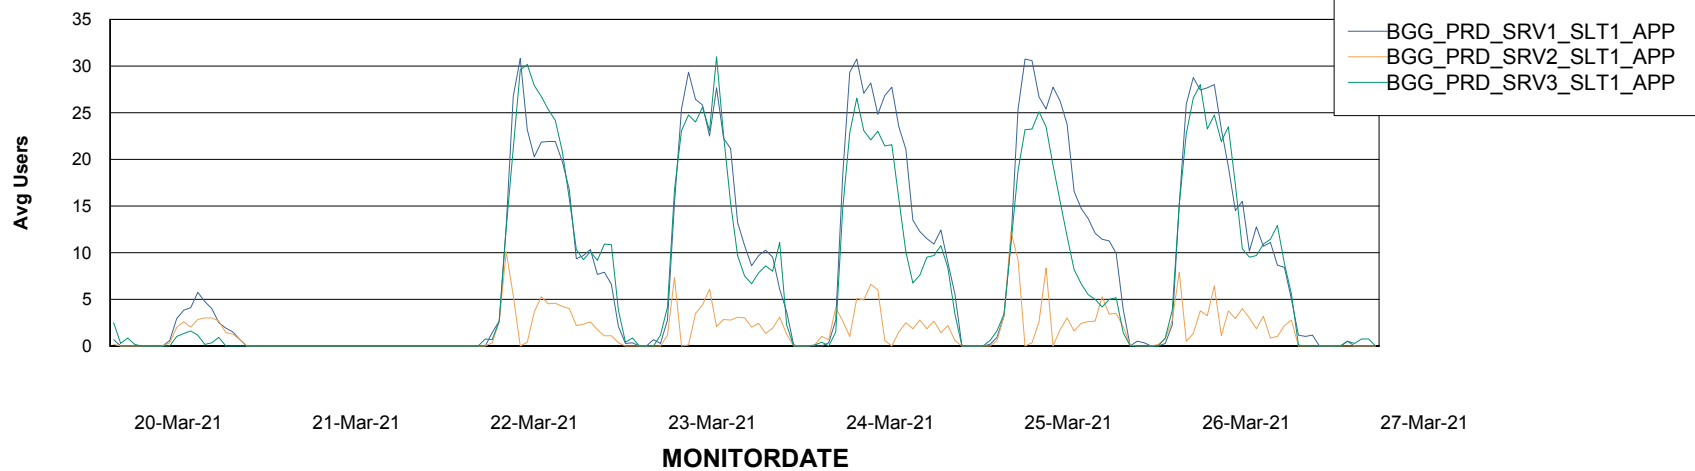

BI Status and last ETL error for BGGDB_BI

	Sun 21/3/2021	Mon 22/3/2021	Tue 23/3/2021	Wed 24/3/2021	Thu 25/3/2021	Fri 26/3/2021	Sat 27/3/2021
ABS DataWarehouse ETL Health	OK	OK	OK	OK	OK	OK	OK
ABS DWHStaging ETL Health	OK	OK	OK	OK	OK	OK	OK

Weekly SLA Customer Report

Customer BGG_Production
Database ID 58

Standby Database Health BGG_Production

Recovery lag for last 7 days

Weekly SLA Customer Report

Customer BGG_Production
Database ID 58

ABSSolute Application Server Services

Avg memory used per ABS Server Service

Avg users per day per ABS server

Weekly SLA Customer Report

Customer BGG_Production
Database ID 58

ABSSolute Application ReportServer Services

Avg memory used per ReportServer Service