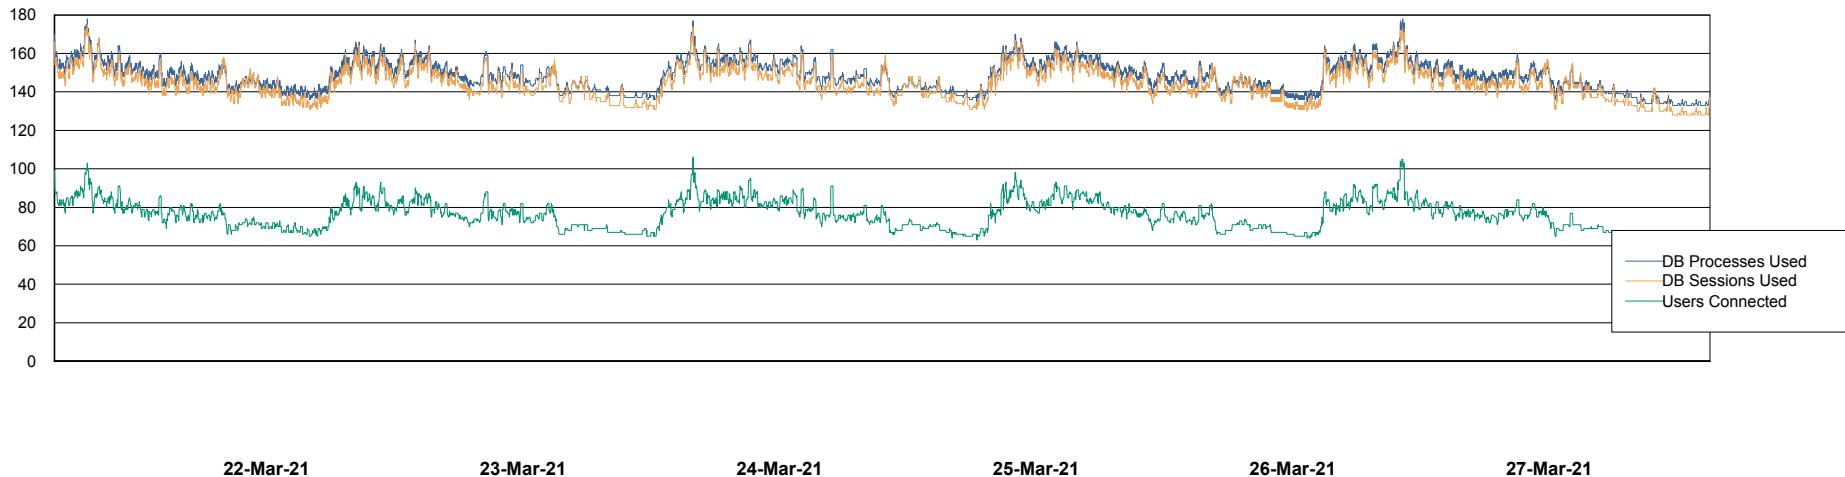

Weekly SLA Customer Report

Customer BGG_Production
Database ID 58

Database Performance BGGDB_BI

Weekly SLA Customer Report

Customer BGG_Production
Database ID 58

Database Performance BGGDB_Production

Weekly SLA Customer Report

Customer BGG_Production
Database ID 58

Database Performance BGGDB_Standby

Weekly SLA Customer Report

Customer BGG_Production
Database ID 58

DATABASE SIZE BGGDB_BI

Database growth over last month

DATABASE SIZE BGGDB_Production