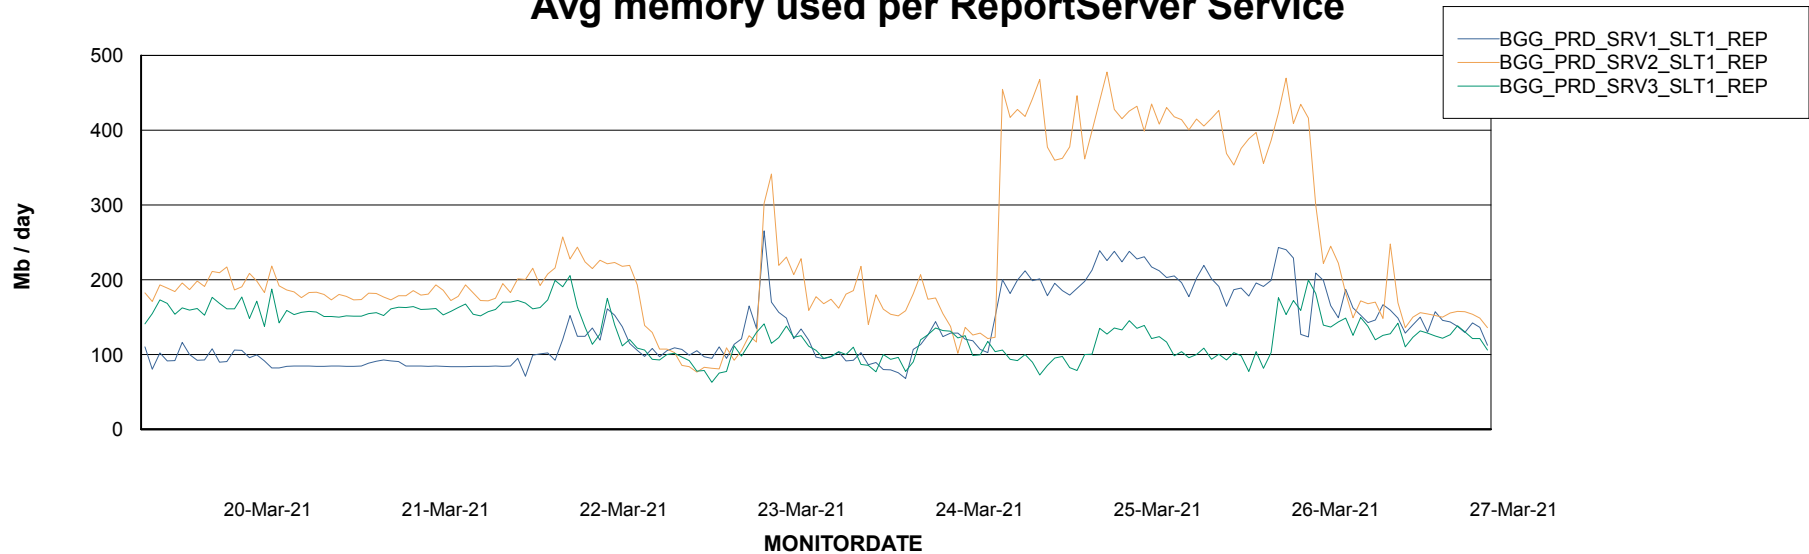

Avg memory used per ABS Server Service

Avg users per day per ABS server

Weekly SLA Customer Report

Customer BGG_Production
Database ID 58

ABSSolute Application ReportServer Services

Avg memory used per ReportServer Service