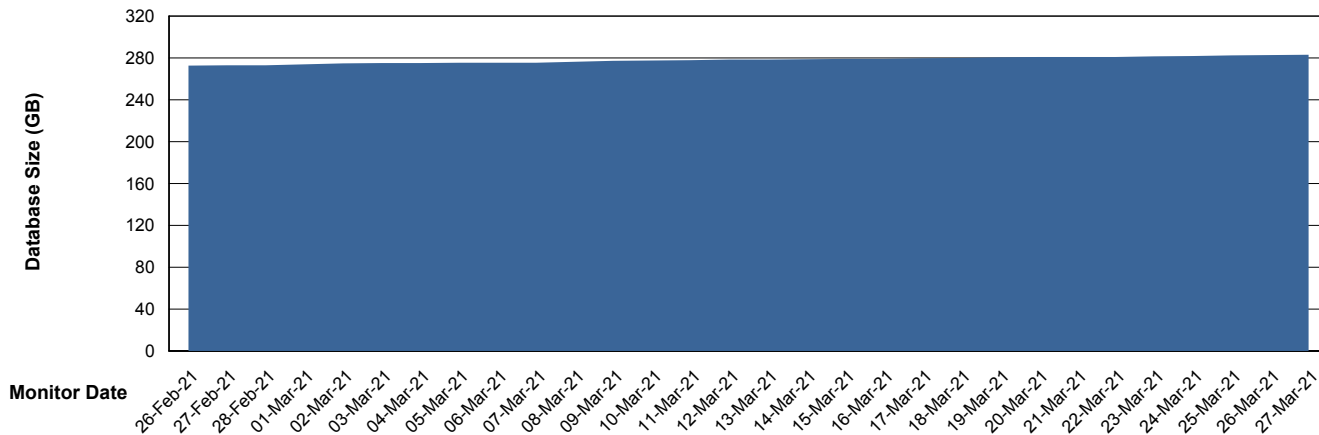

DATABASE SIZE BGGDB_Production

Database growth over last month