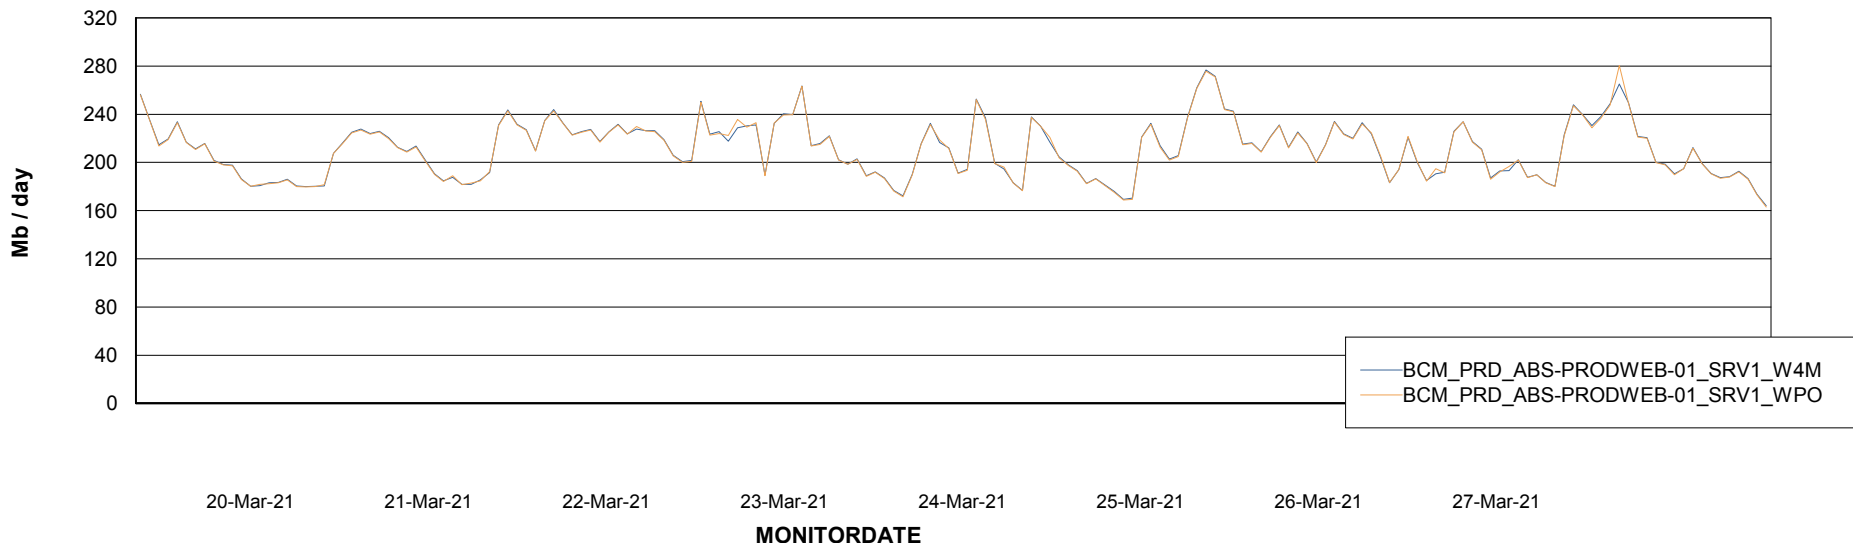

ABSSolute Application ReportServer Services

Avg memory used per ReportServer Service

Weekly SLA Customer Report

Customer BCM_Production
Database ID 81

ABSSolute Web Component Services

Avg memory used per ABS Web component