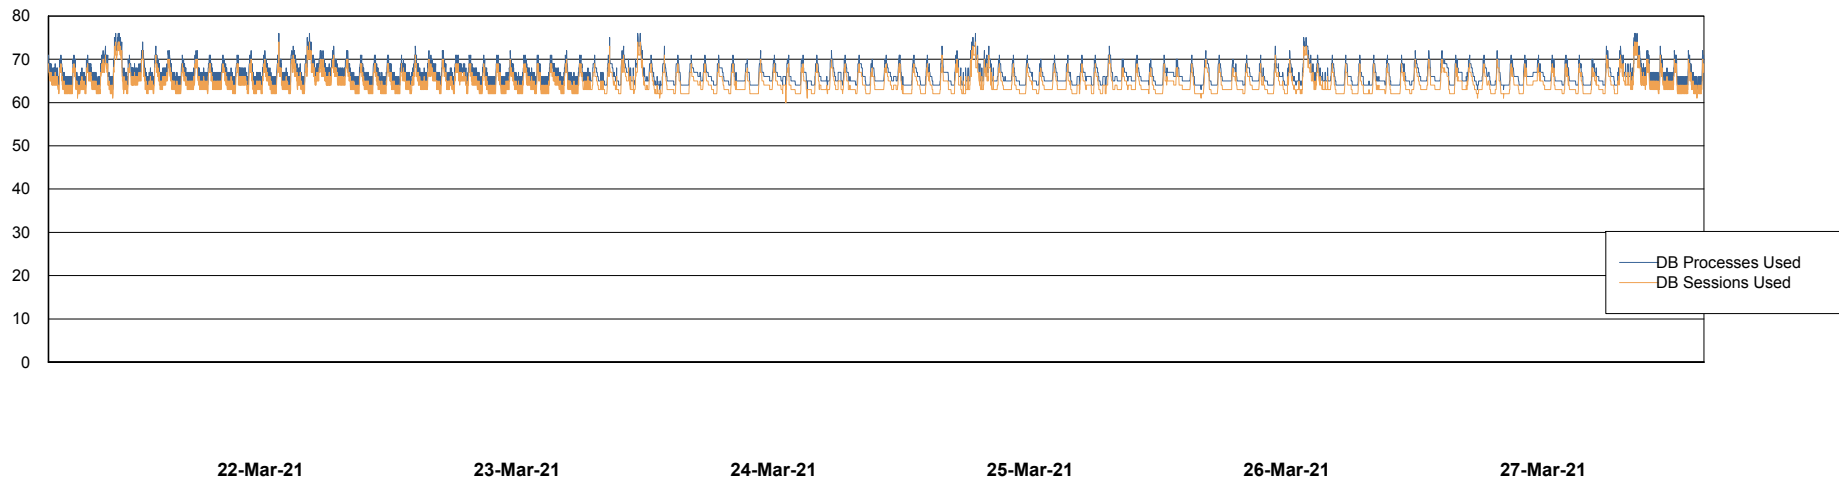

Database Performance BCMDB_ABS1 Production Database

DB Processes Max 500