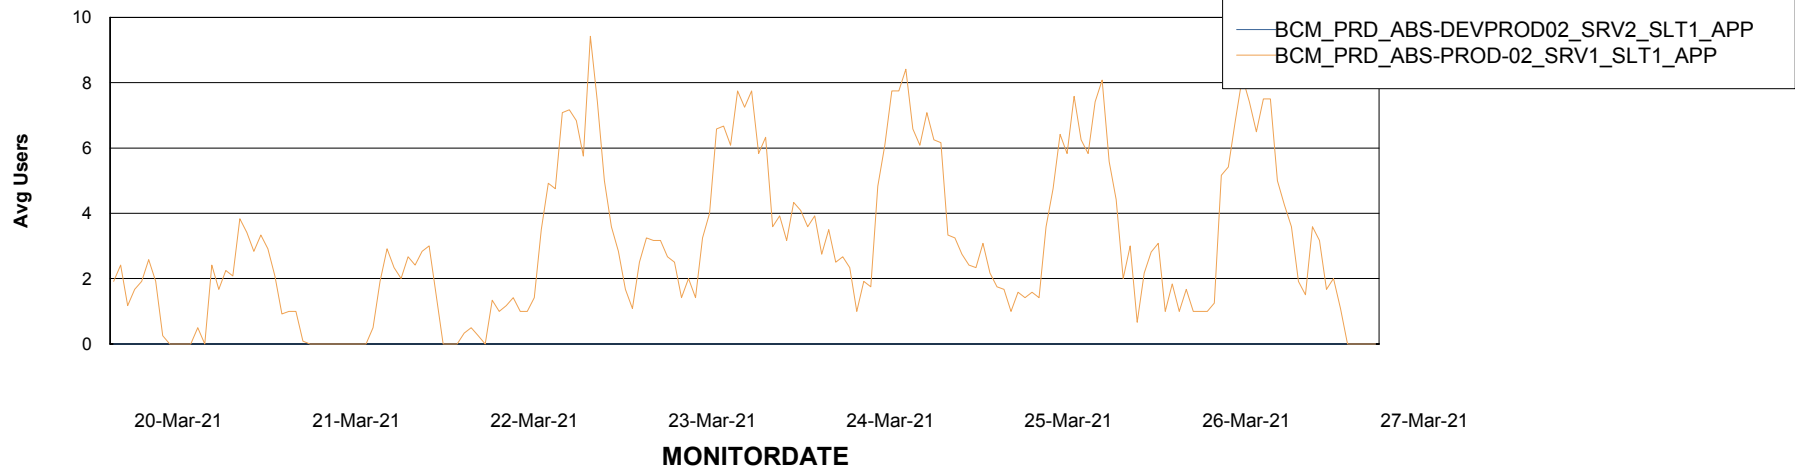

Weekly SLA Customer Report

Customer BCM_Production
Database ID 81

ABSSolute Application Server Services

Avg memory used per ABS Server Service

Avg users per day per ABS server

Weekly SLA Customer Report

Customer BCM_Production
Database ID 81