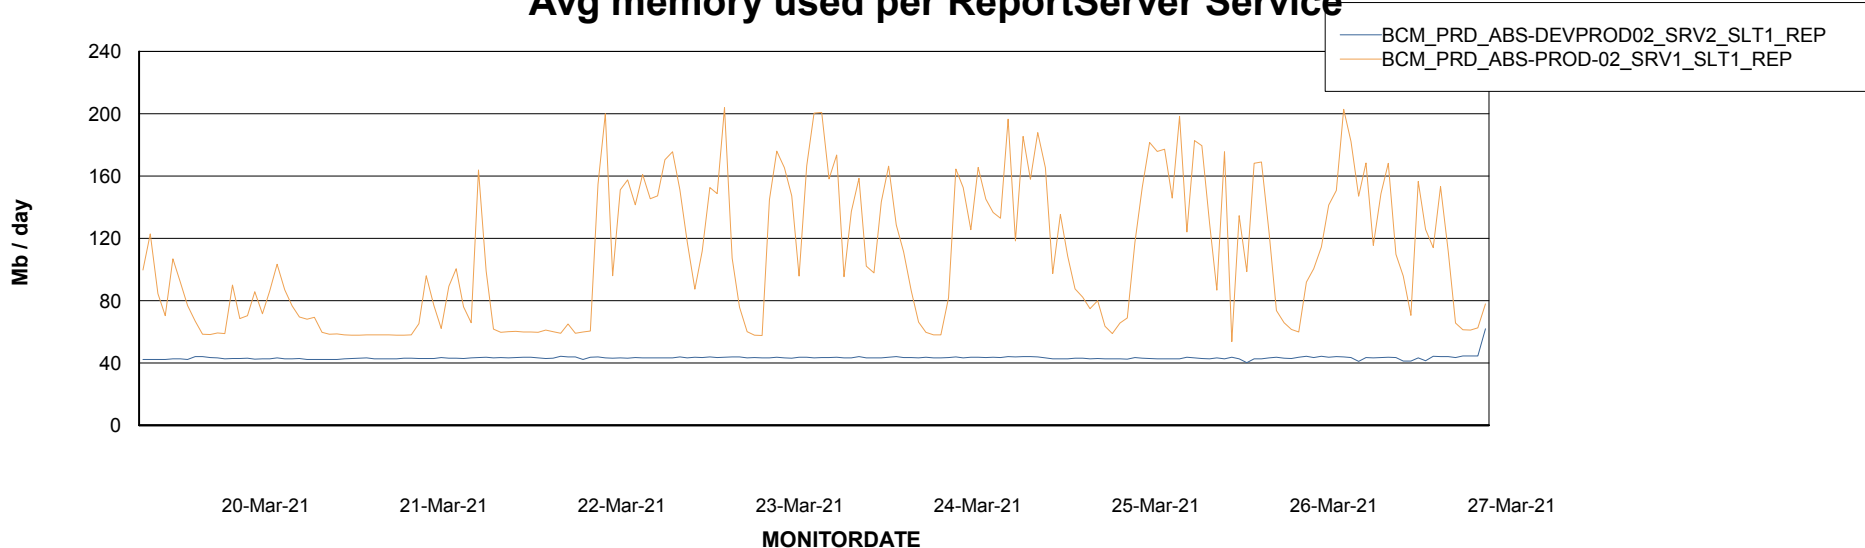

ABSSolute Application ReportServer Services

Avg memory used per ReportServer Service