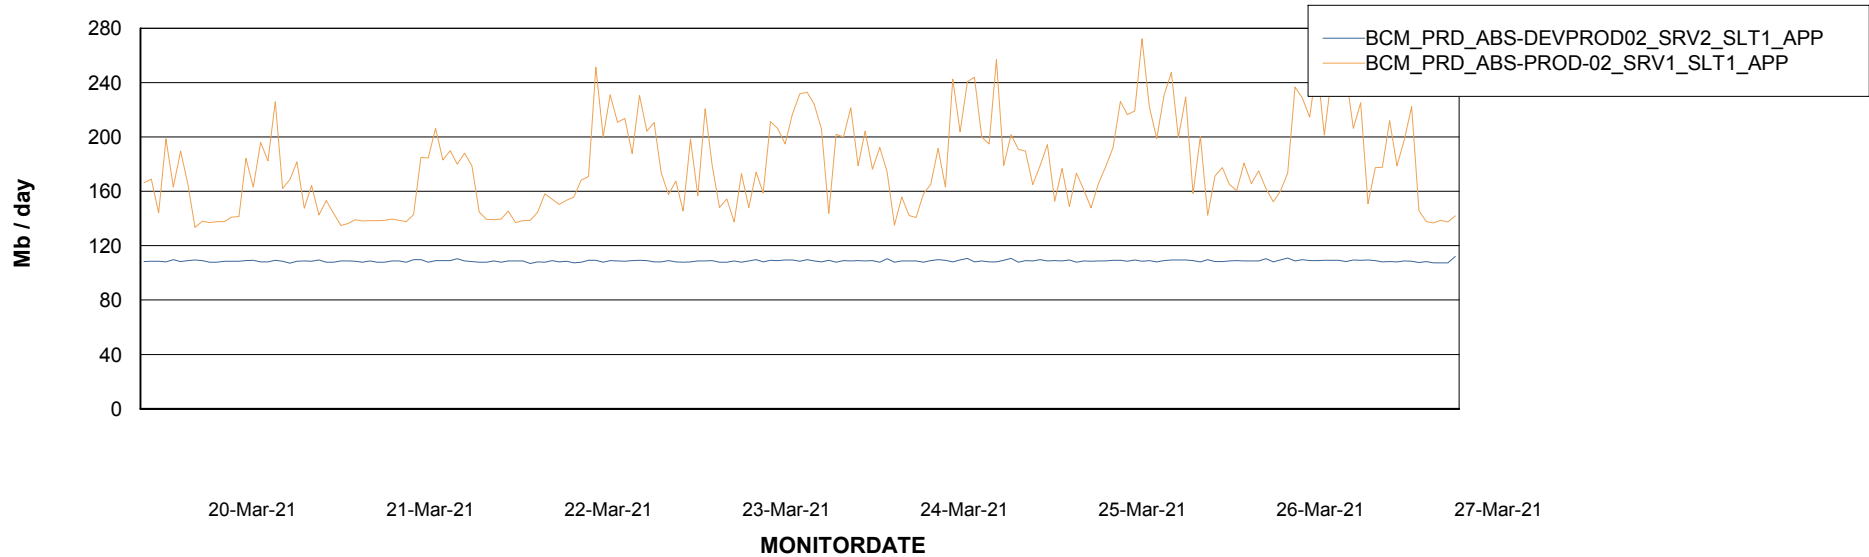

Date	Tablespace Name	Filesize (Gb)	Usedsize (Gb)	Percentage free
27-Mar-21	ABSDATA	5	4	16
	INDX	10	8	19
26-Mar-21	ABSDATA	5	4	14
	INDX	10	8	19
25-Mar-21	ABSDATA	5	4	16
	INDX	10	8	19
24-Mar-21	ABSDATA	5	4	16
	INDX	10	8	19
23-Mar-21	ABSDATA	5	4	16
	INDX	10	8	19
22-Mar-21	ABSDATA	5	4	16
	INDX	10	8	19
21-Mar-21	ABSDATA	5	4	16
	INDX	10	8	19

Weekly SLA Customer Report

Customer BCM_Production
Database ID 81

ABSSolute Application Server Services

Avg memory used per ABS Server Service

Avg users per day per ABS server

Weekly SLA Customer Report

Customer BCM_Production
Database ID 81