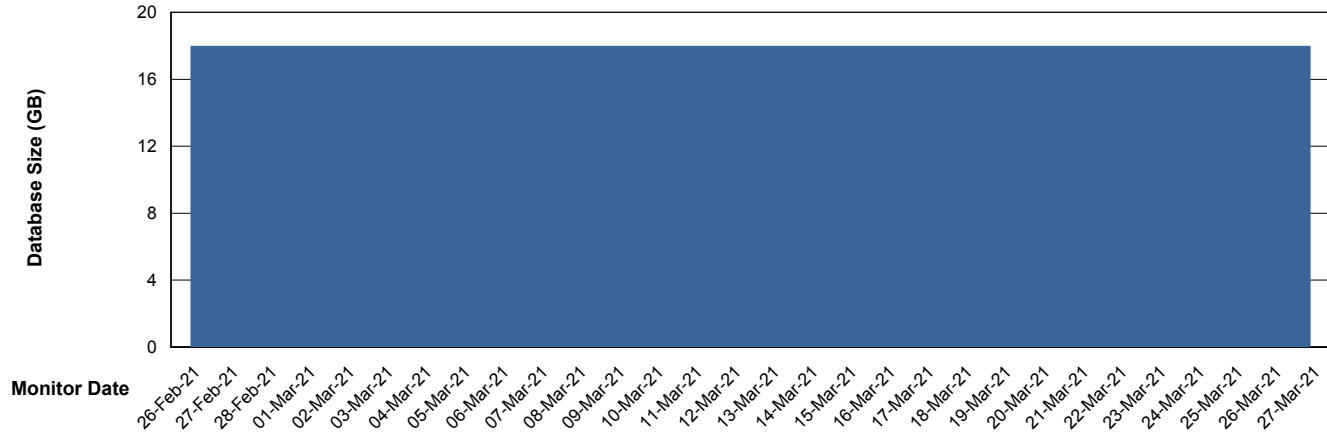

DB Processes Max 500

Weekly SLA Customer Report

Customer BCM_Production
 Database ID 81

DATABASE SIZE BCMDB_ABS1 Production Database

Database growth over last month

Database Tablespace BCMDB_ABS1 Production Database

Date	Tablespace Name	Filesize (Gb)	Usedsize (Gb)	Percentage free
27-Mar-21	ABSDATA	5	4	16
	INDX	10	8	19
26-Mar-21	ABSDATA	5	4	14
	INDX	10	8	19
25-Mar-21	ABSDATA	5	4	16
	INDX	10	8	19
24-Mar-21	ABSDATA	5	4	16
	INDX	10	8	19
23-Mar-21	ABSDATA	5	4	16
	INDX	10	8	19
22-Mar-21	ABSDATA	5	4	16
	INDX	10	8	19
21-Mar-21	ABSDATA	5	4	16
	INDX	10	8	19