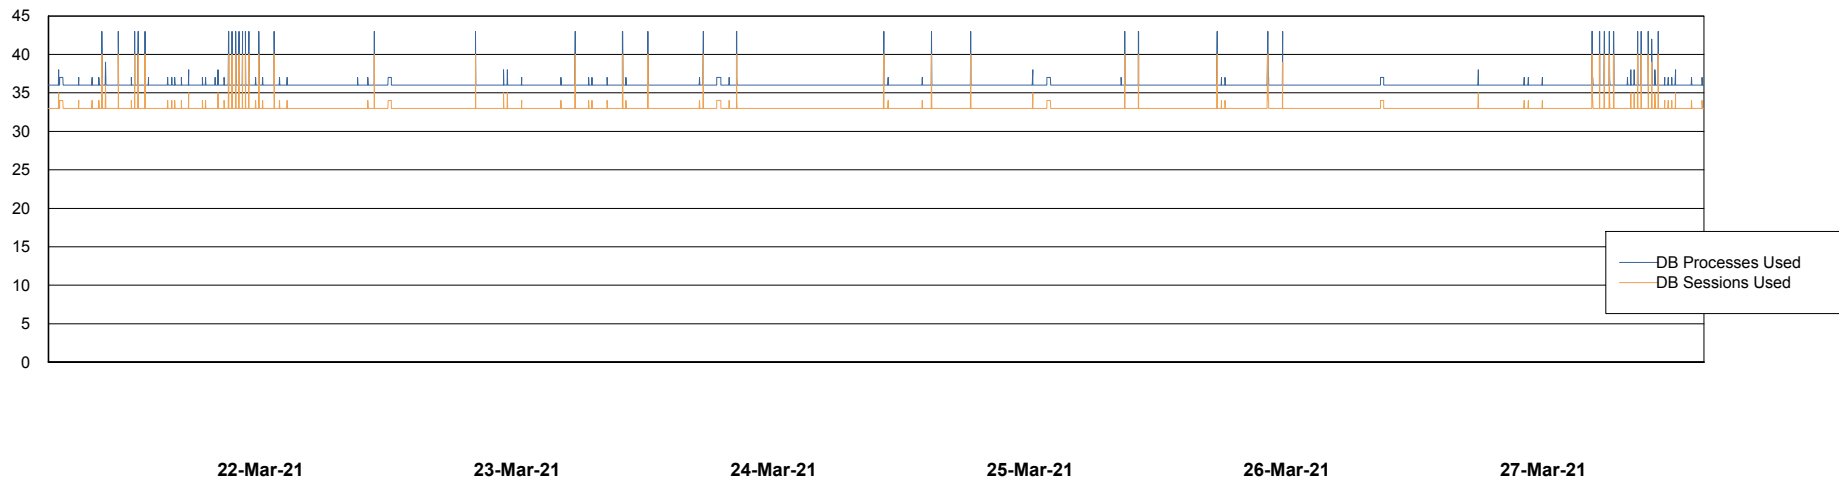

Database Performance BCMDB_ABS1SB Standby Database

DB Processes Max 500