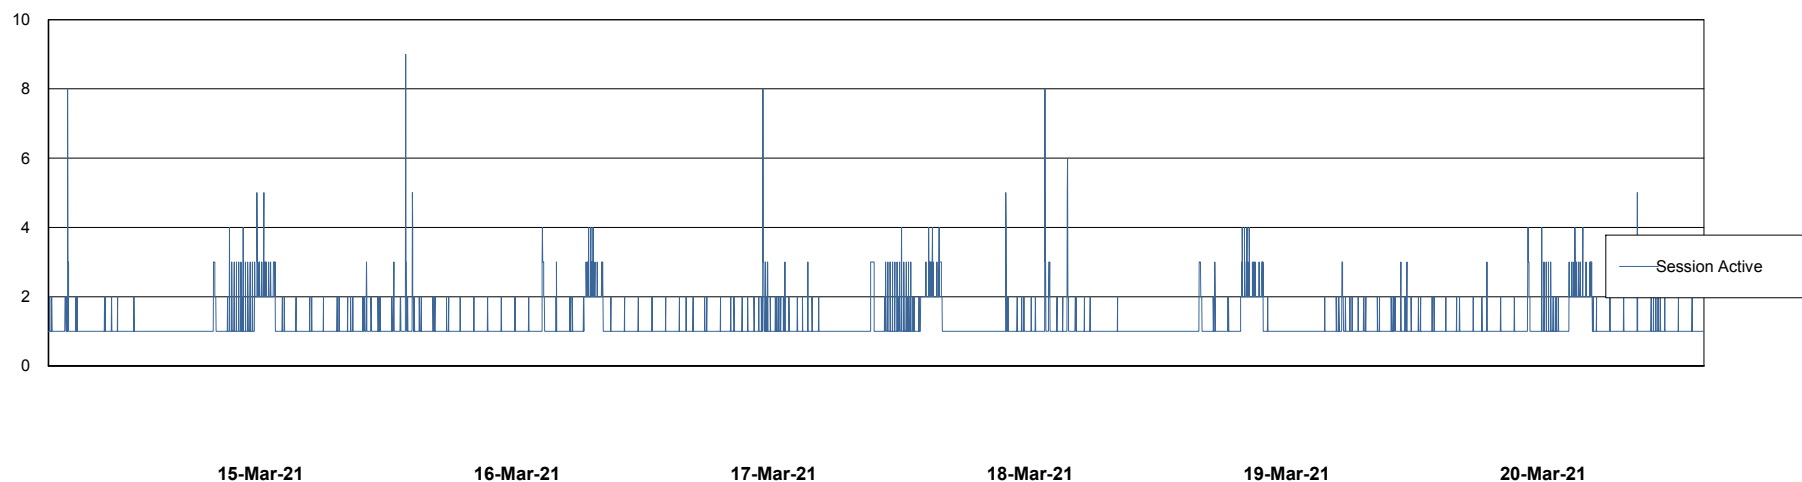

Harddisk Usage VOS_ABSWEB2

	Free disk space on / (%)	Total disk space on / (Gb)	Used disk space on / (Gb)	Total disk space on /home (Gb)	Used disk space on /home (Gb)	Free disk space on /opt (%)	Total disk space on /opt (Gb)	Used disk space on /opt (Gb)	Total disk space on /tmp (Gb)	Used disk space on /tmp (Gb)
20-Mar-21	67	50	16	50	16	67	50	16	50	16
19-Mar-21	67	50	16	50	16	67	50	16	50	16
18-Mar-21	67	50	16	50	16	67	50	16	50	16
17-Mar-21	67	50	16	50	16	67	50	16	50	16
16-Mar-21	68	50	16	50	16	68	50	16	50	16
15-Mar-21	68	50	16	50	16	68	50	16	50	16
14-Mar-21	68	50	16	50	16	68	50	16	50	16

Weekly SLA Customer Report

Customer VOS_Production
Database ID 68

Database Performance VOSBIDB_Production

DB Processes Max 300
DB Sessions Max 472

Weekly SLA Customer Report

Customer VOS_Production
Database ID 68