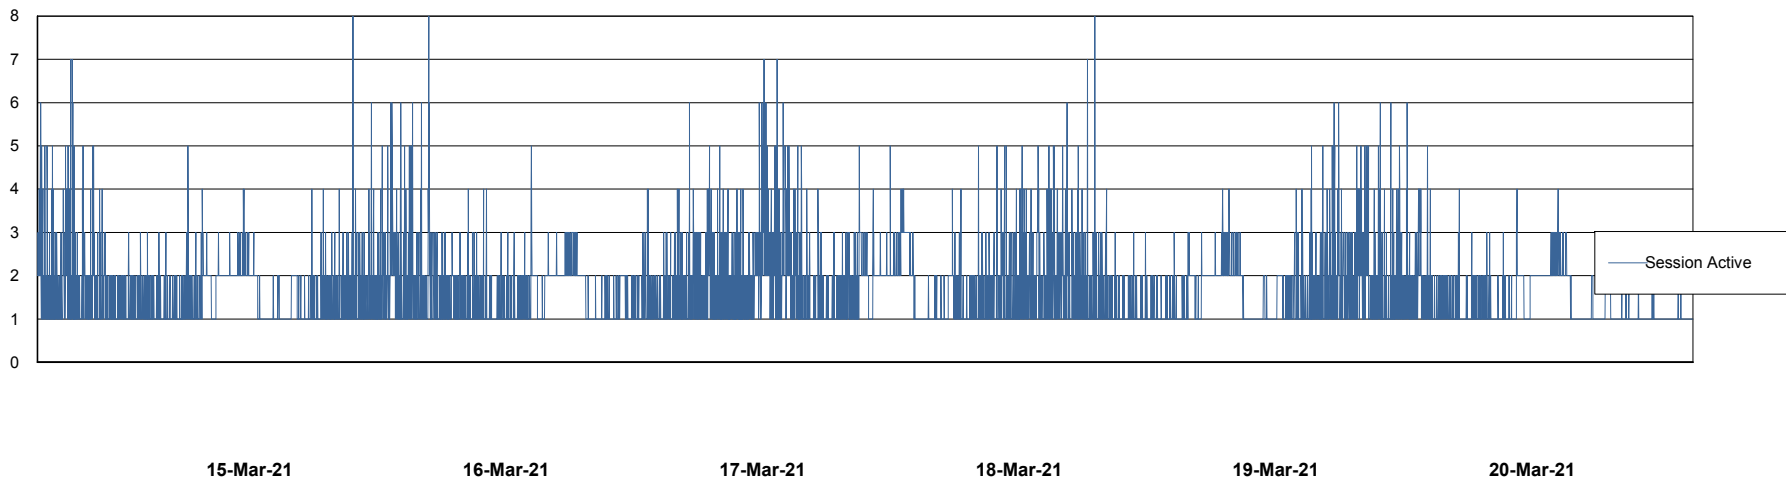

Database Performance VOSDB_Production

DB Processes Max 300
DB Sessions Max 472