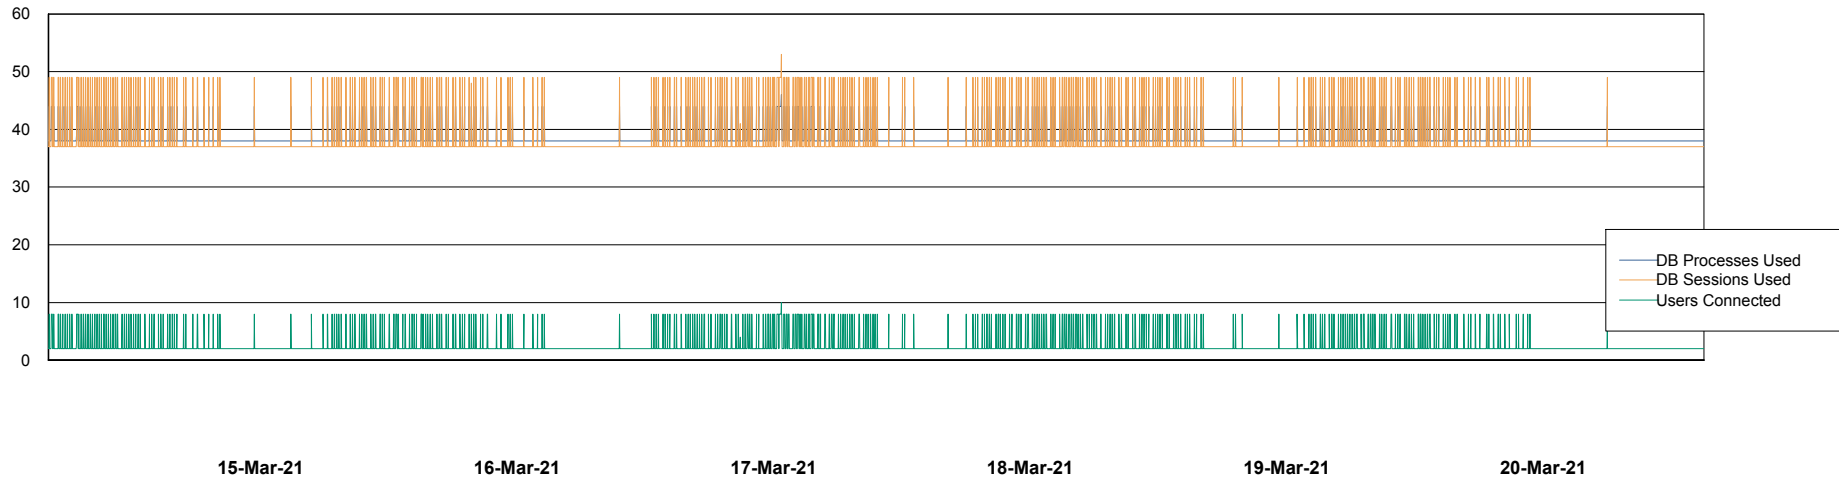

Database Performance VOSDB_Production

DB Processes Max 300
DB Sessions Max 472

Weekly SLA Customer Report

Customer VOS_Production
Database ID 68

Database Performance VOSDB_Standby

DB Processes Max 500
DB Sessions Max 772

Weekly SLA Customer Report

Customer VOS_Production
 Database ID 68

DATABASE SIZE VOSBIDB_Production

Database growth over last month

DATABASE SIZE VOSDB_Production

Database growth over last month

Weekly SLA Customer Report