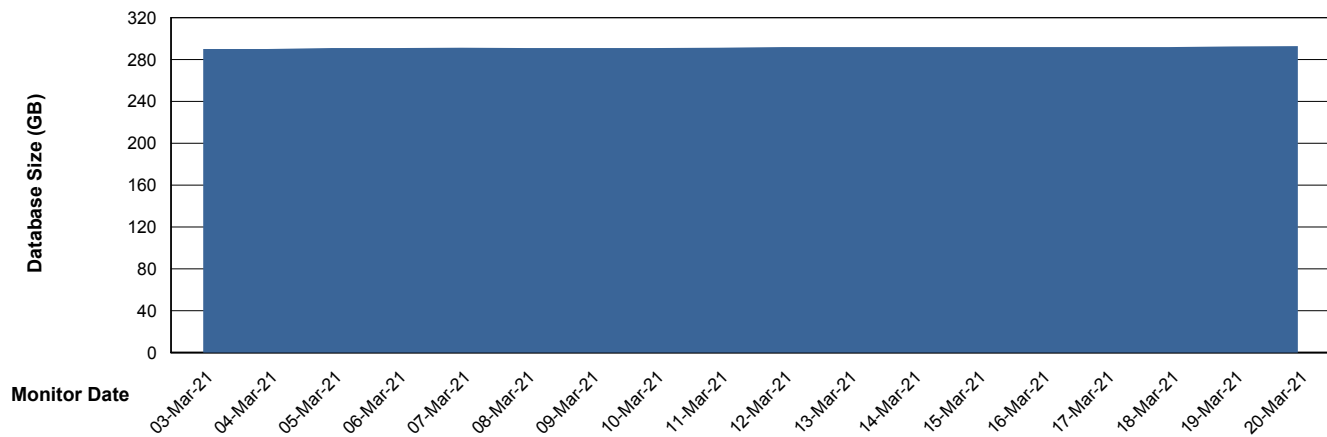

Weekly SLA Customer Report

Customer VOS_Production
 Database ID 68

DATABASE SIZE VOSBIDB_Production

Database growth over last month

DATABASE SIZE VOSDB_Production

Database growth over last month

Weekly SLA Customer Report

Customer VOS_Production
Database ID 68

Database Tablespace		VOSBIDB_Production		
Date	Tablespace Name	Filesize (Gb)	Usedsize (Gb)	Percentage free
20-Mar-21	ABSDATA	70	47	33
	INDX	80	67	16
19-Mar-21	ABSDATA	70	47	33
	INDX	80	67	16
18-Mar-21	ABSDATA	70	47	33
	INDX	80	67	16
17-Mar-21	ABSDATA	70	47	33
	INDX	80	67	16
16-Mar-21	ABSDATA	70	47	33
	INDX	80	67	16
15-Mar-21	ABSDATA	70	47	33
	INDX	80	67	16
14-Mar-21	ABSDATA	70	47	33
	INDX	80	67	16