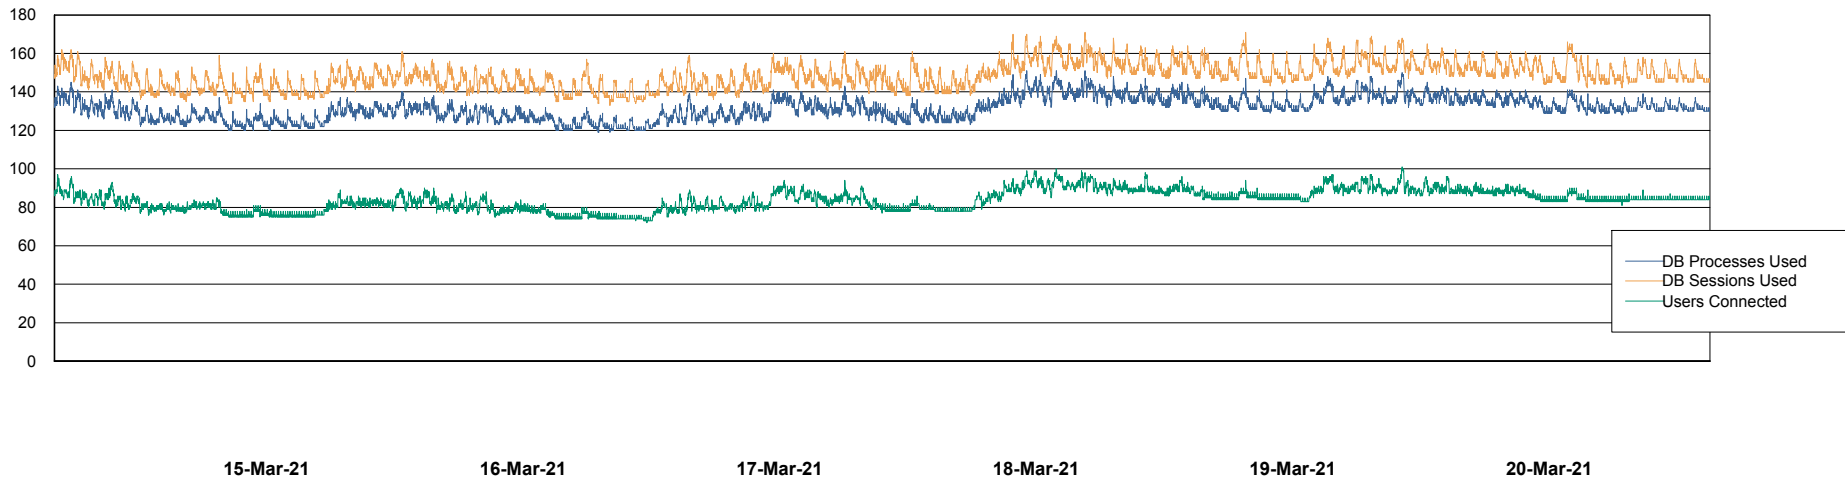

Database Performance VOSDB_Production

DB Processes Max 300
DB Sessions Max 472