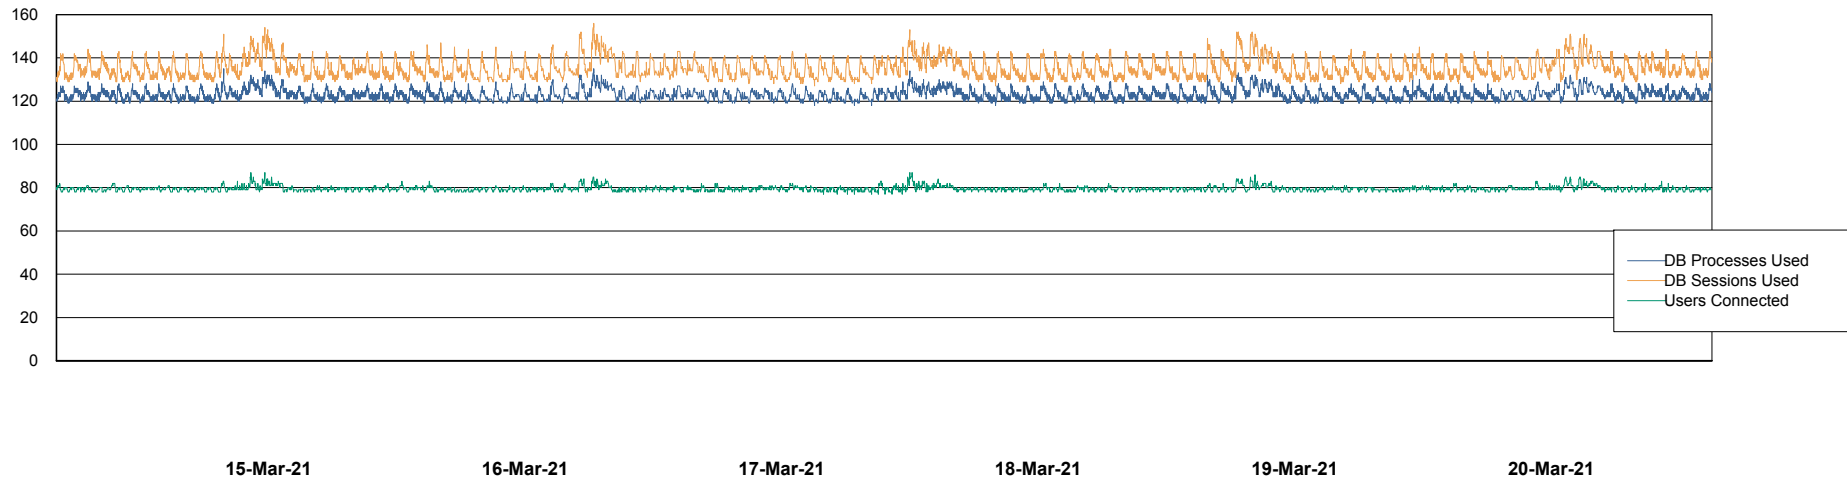

Database Performance VOSBIDB_Production

DB Processes Max 300
DB Sessions Max 472