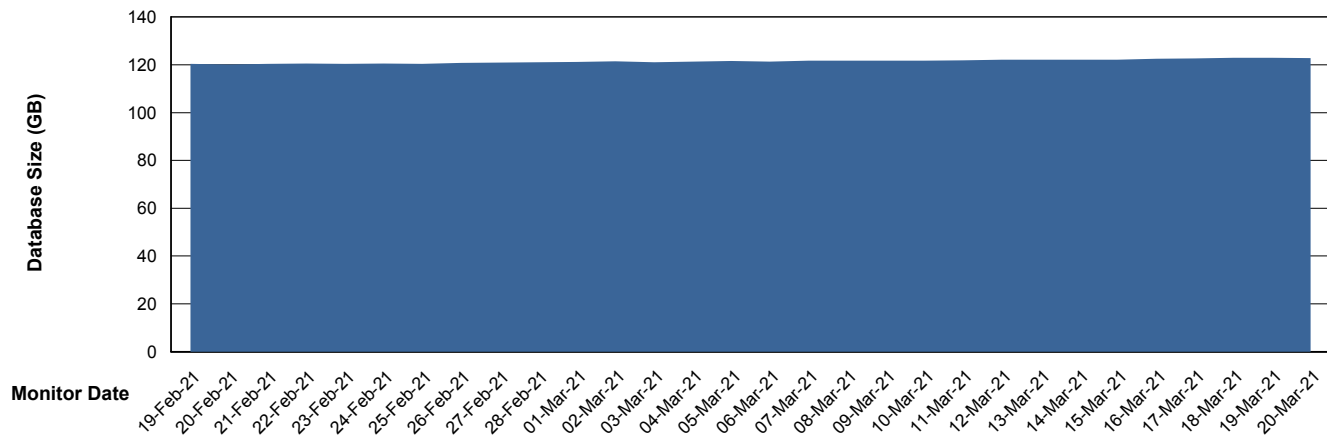

Database Performance VOSDB_Production

DB Processes Max 300
DB Sessions Max 472

Weekly SLA Customer Report

Customer VOS_Production
Database ID 68

Database Performance VOSDB_Standby

DB Processes Max 500
DB Sessions Max 772

Weekly SLA Customer Report

Customer VOS_Production
 Database ID 68

DATABASE SIZE VOSBIDB_Production

Database growth over last month

DATABASE SIZE VOSDB_Production

Database growth over last month

Weekly SLA Customer Report