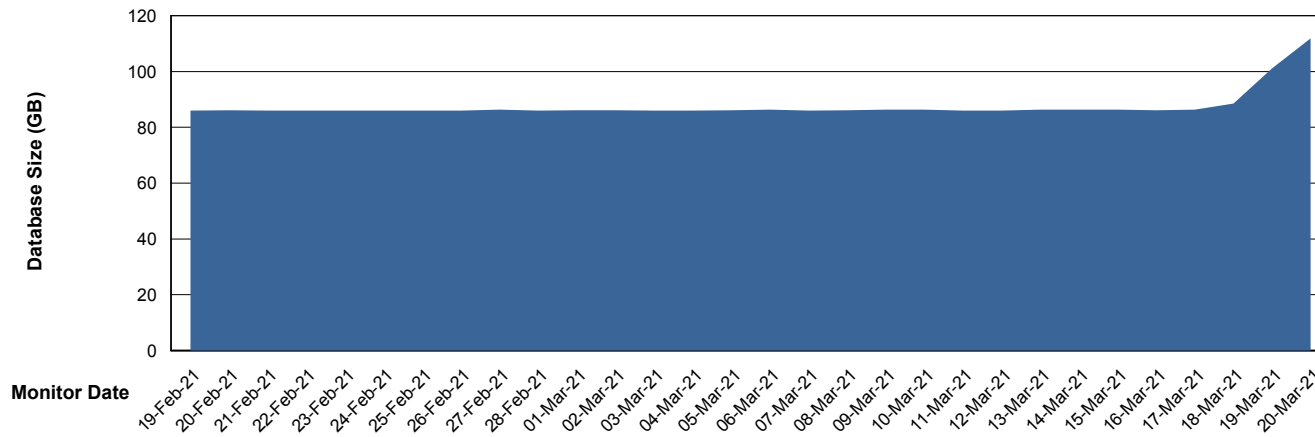

# Weekly SLA Customer Report

Customer VEN\_Production  
Database ID 35

DATABASE SIZE ABSVEN06 Primary DB 2019

### Database growth over last month

DATABASE SIZE VENDB\_BI

### Database growth over last month