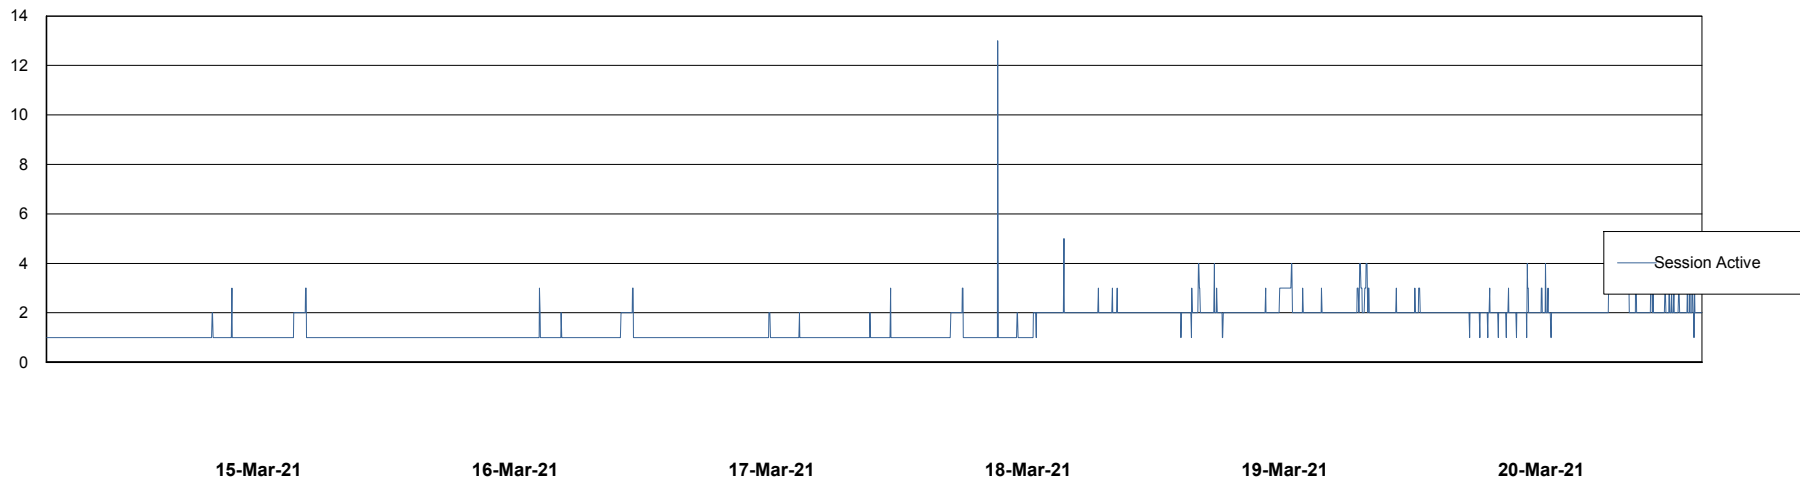

Database Performance VENDB_BI

DB Processes Max 500
DB Sessions Max 772