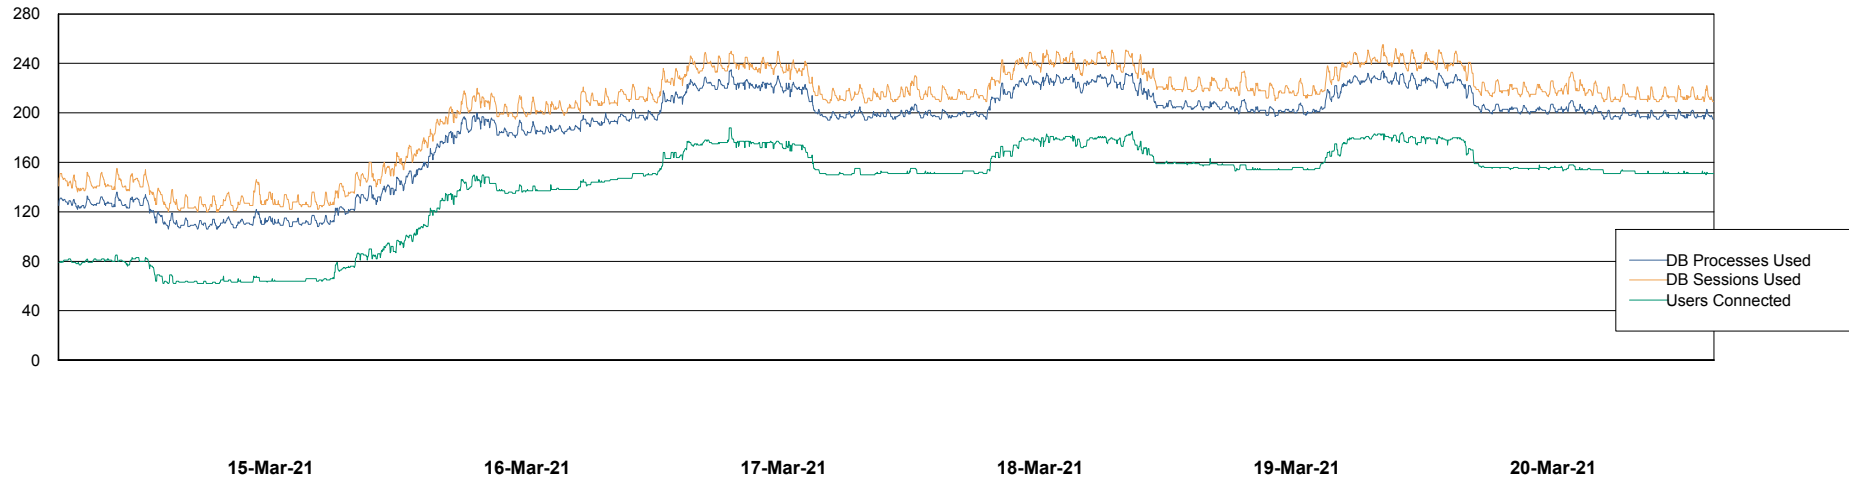

Database Performance ABSVEN06 Primary DB 2019

DB Processes Max 300
DB Sessions Max 472