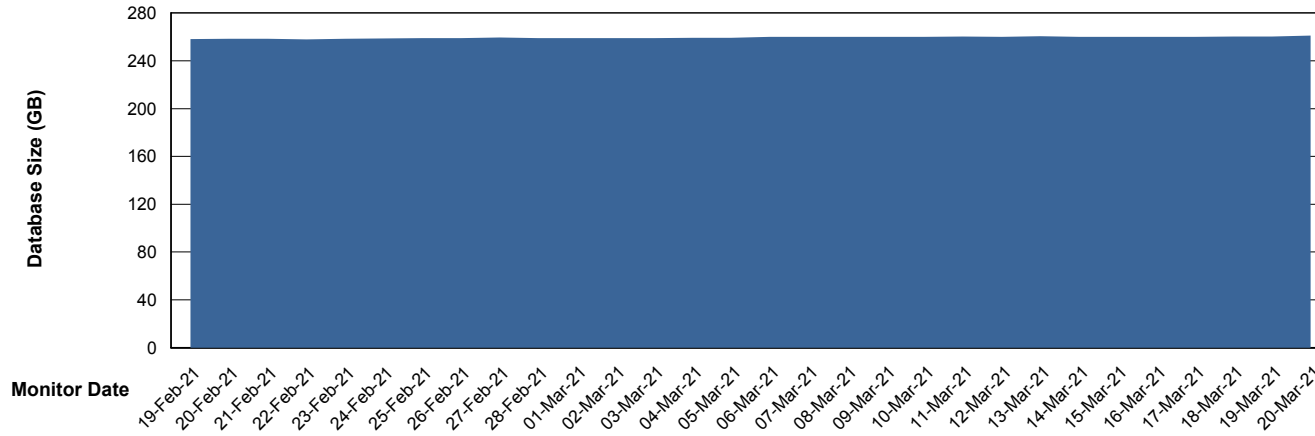

## Database Performance VENDB\_BI

DB Processes Max 500  
DB Sessions Max 772

# Weekly SLA Customer Report

Customer VEN\_Production  
Database ID 35

DATABASE SIZE ABSVEN06 Primary DB 2019

### Database growth over last month

DATABASE SIZE VENDB\_BI