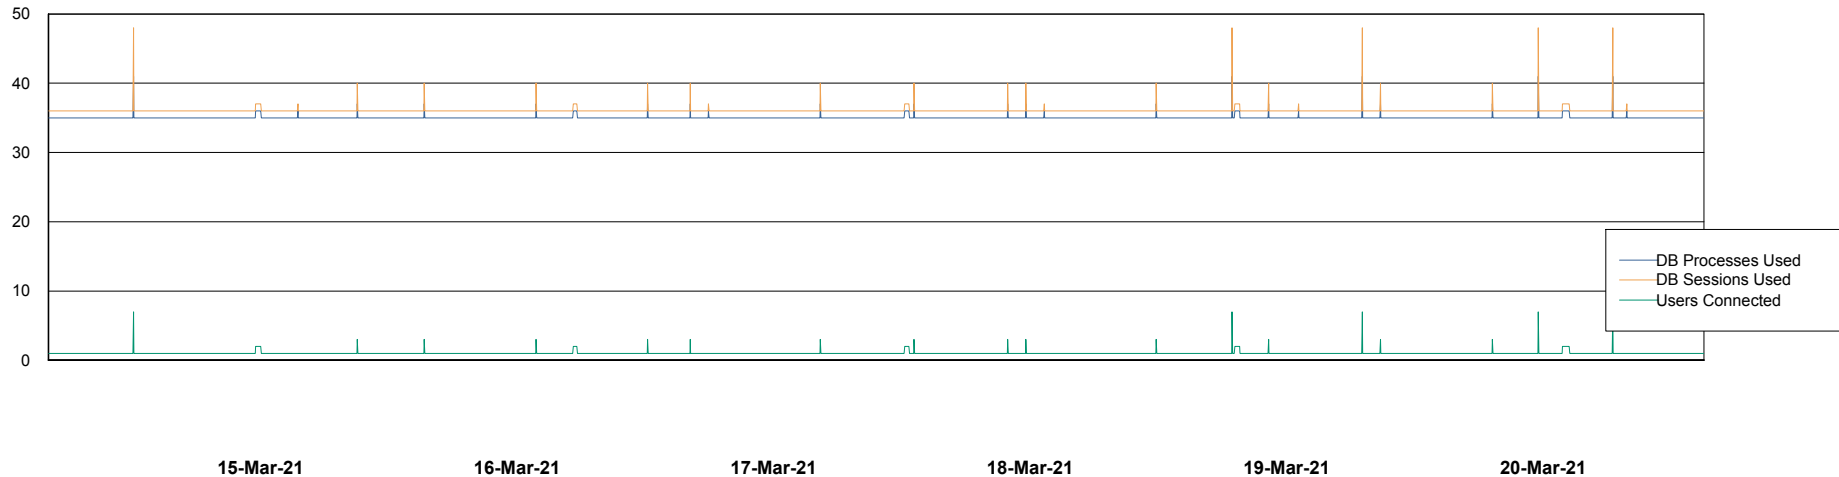

Database Performance ABSVEN07 Standby DB 2019

DB Processes Max 300
DB Sessions Max 472