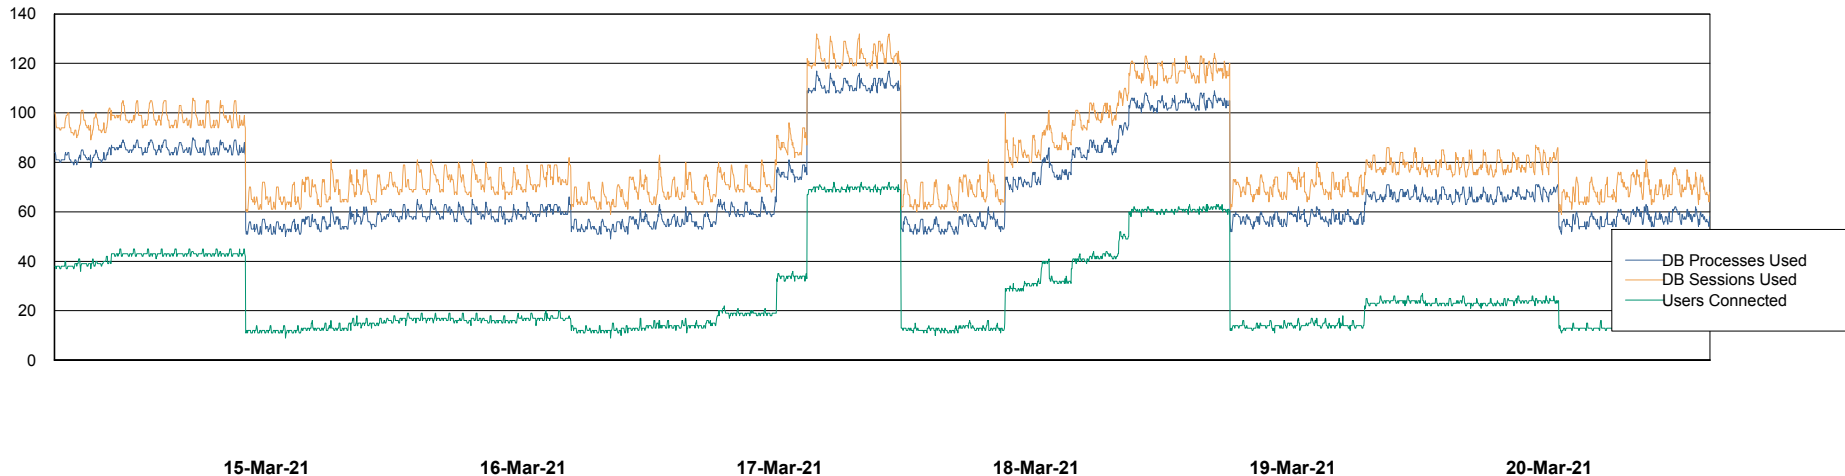

Database Performance VENDB_BI

DB Processes Max 500
DB Sessions Max 772