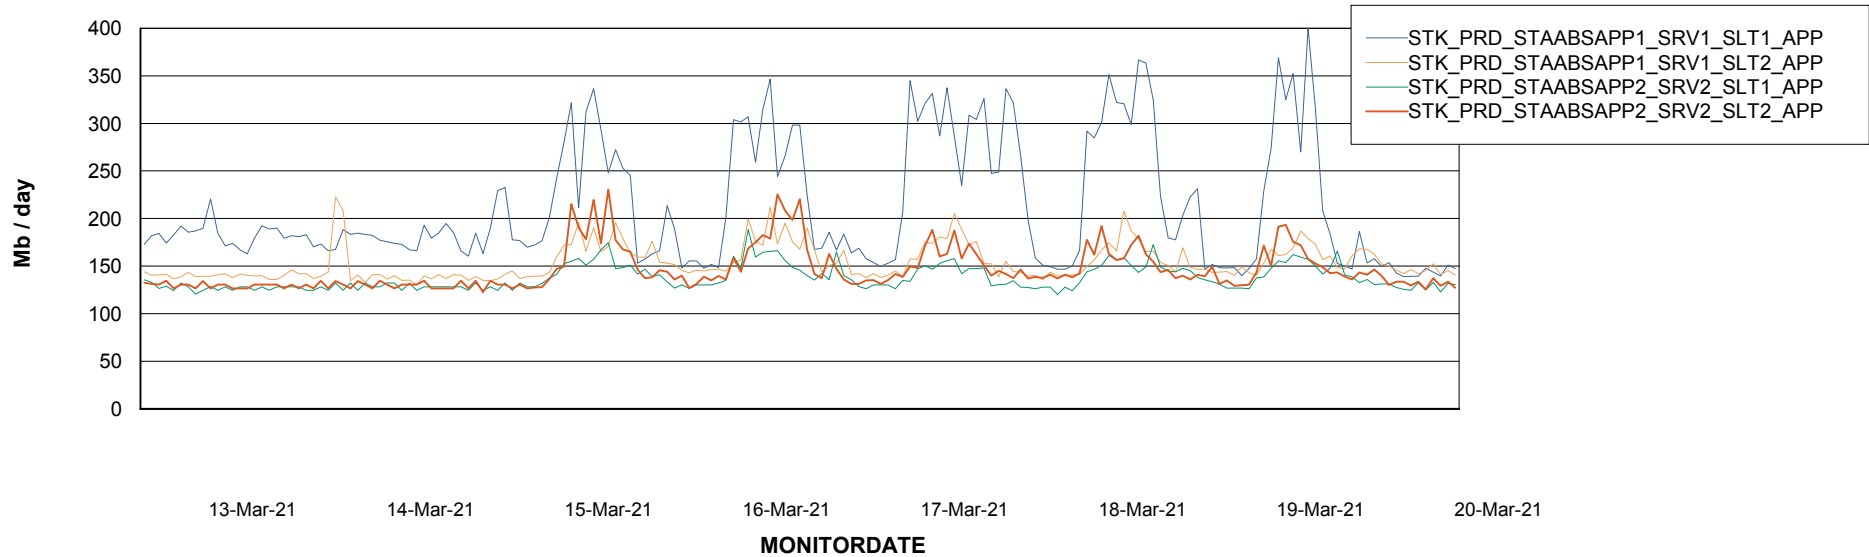

ABSSolute Application Server Services

Avg memory used per ABS Server Service