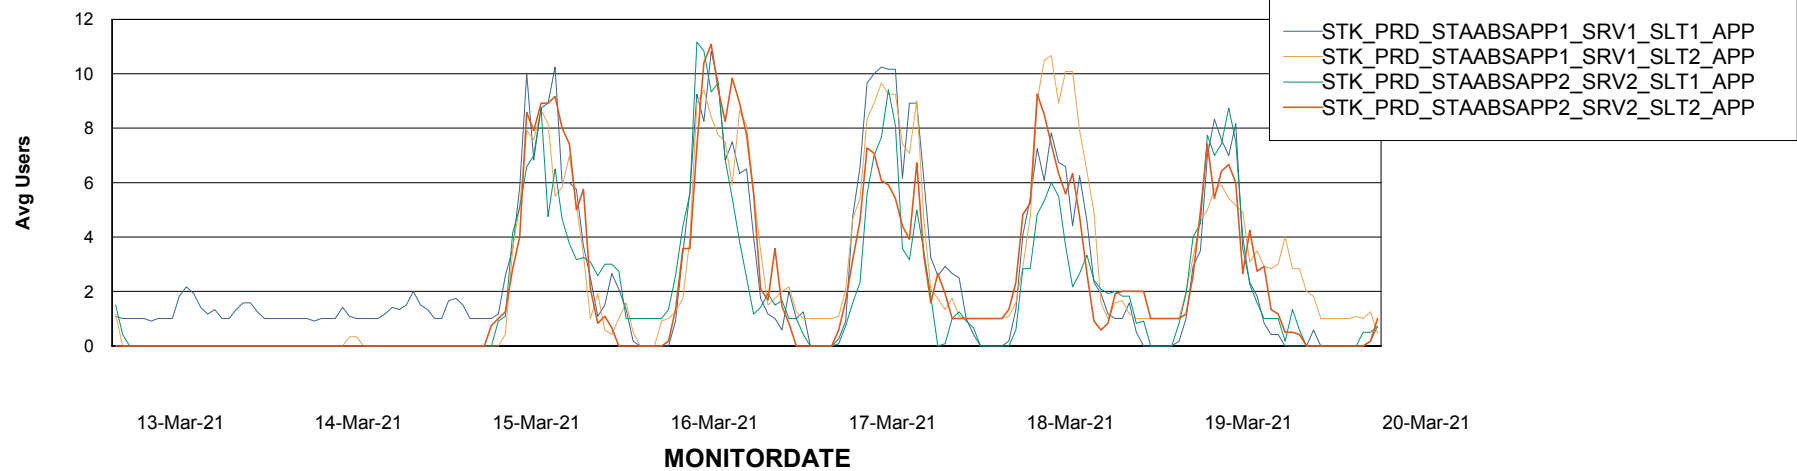

Avg users per day per ABS server