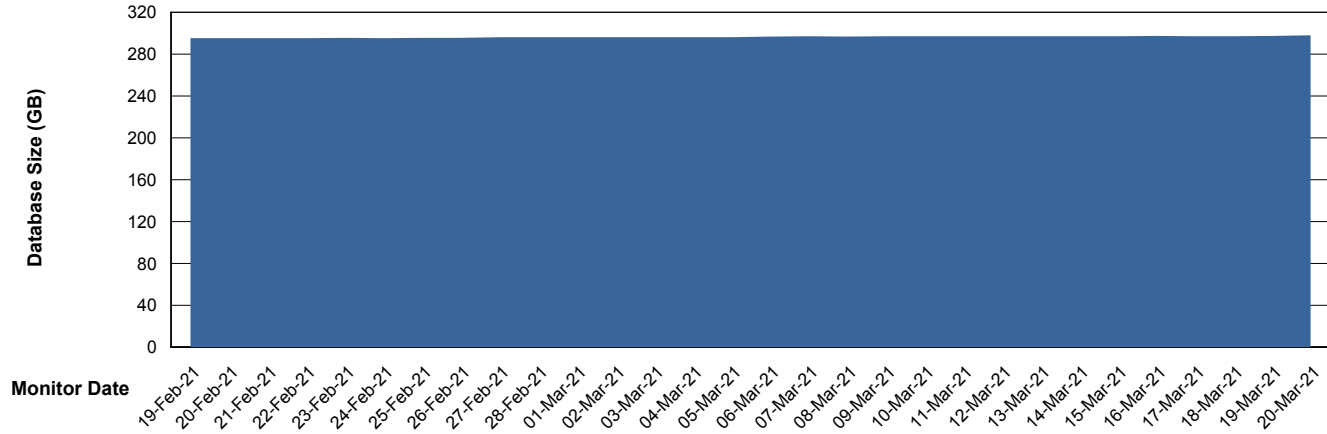

Database growth over last month

Database Tablespace STKDB_ABS1 Production Database

Date	Tablespace Name	Filesize (Gb)	Usedsize (Gb)	Percentage free
20-Mar-21	ABSDATA	177	122	31
	INDX	206	170	17
19-Mar-21	ABSDATA	177	122	31
	INDX	206	170	17
18-Mar-21	ABSDATA	177	122	31
	INDX	206	170	17
17-Mar-21	ABSDATA	177	122	31
	INDX	206	170	17
16-Mar-21	ABSDATA	177	122	31
	INDX	206	170	17
15-Mar-21	ABSDATA	177	122	31
	INDX	206	170	17
14-Mar-21	ABSDATA	177	122	31
	INDX	206	170	17