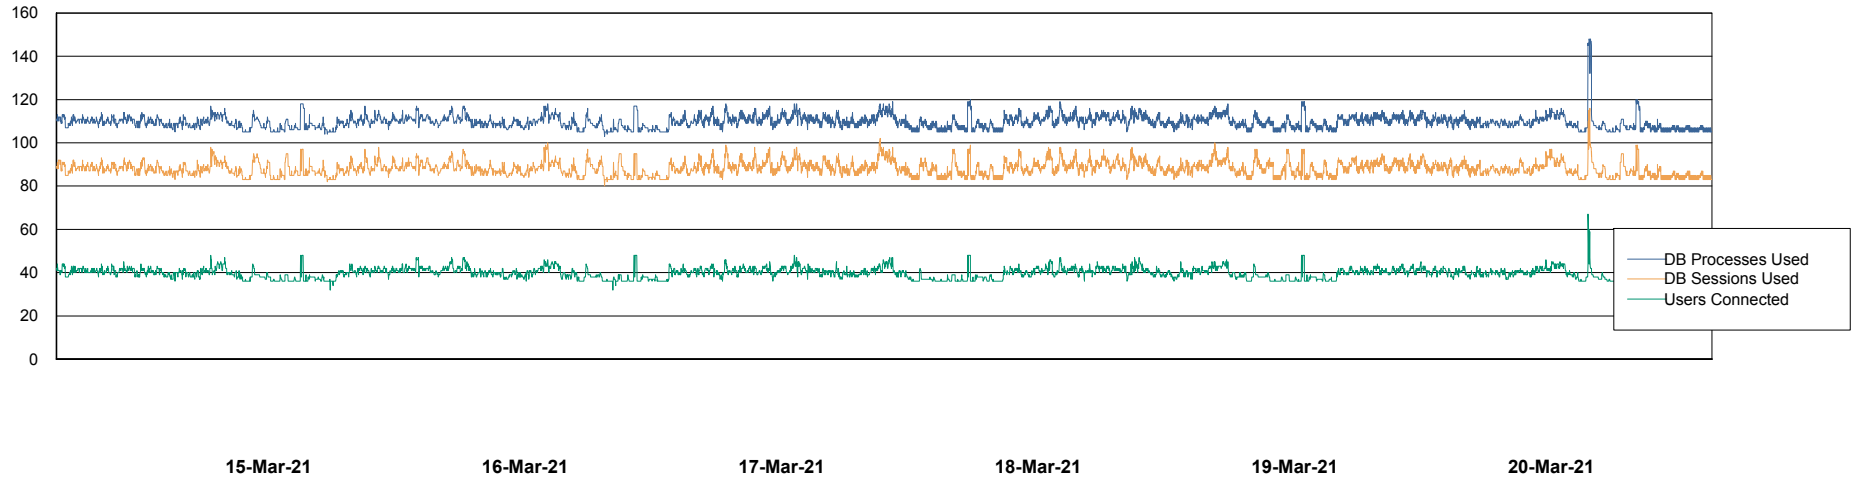

Database Performance STKDB_ABS1 Production Database