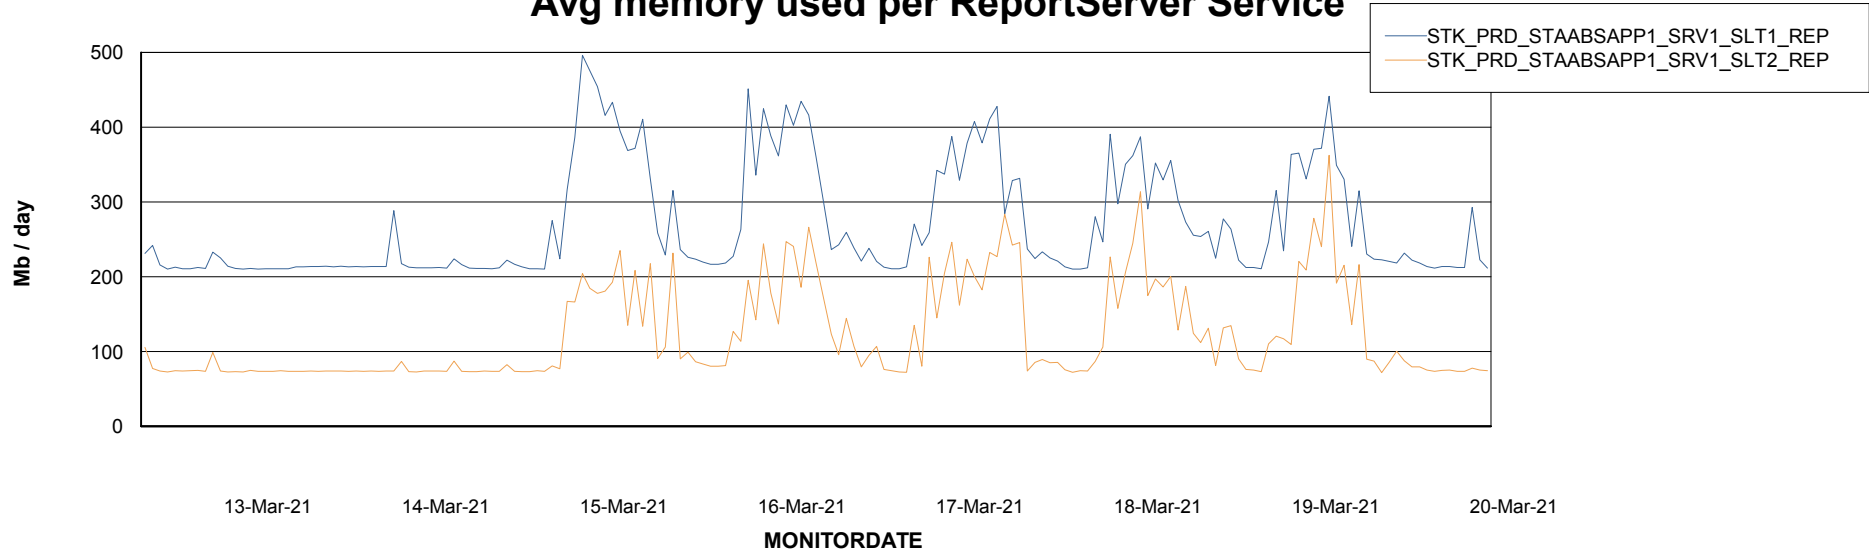

ABSSolute Application ReportServer Services

Avg memory used per ReportServer Service