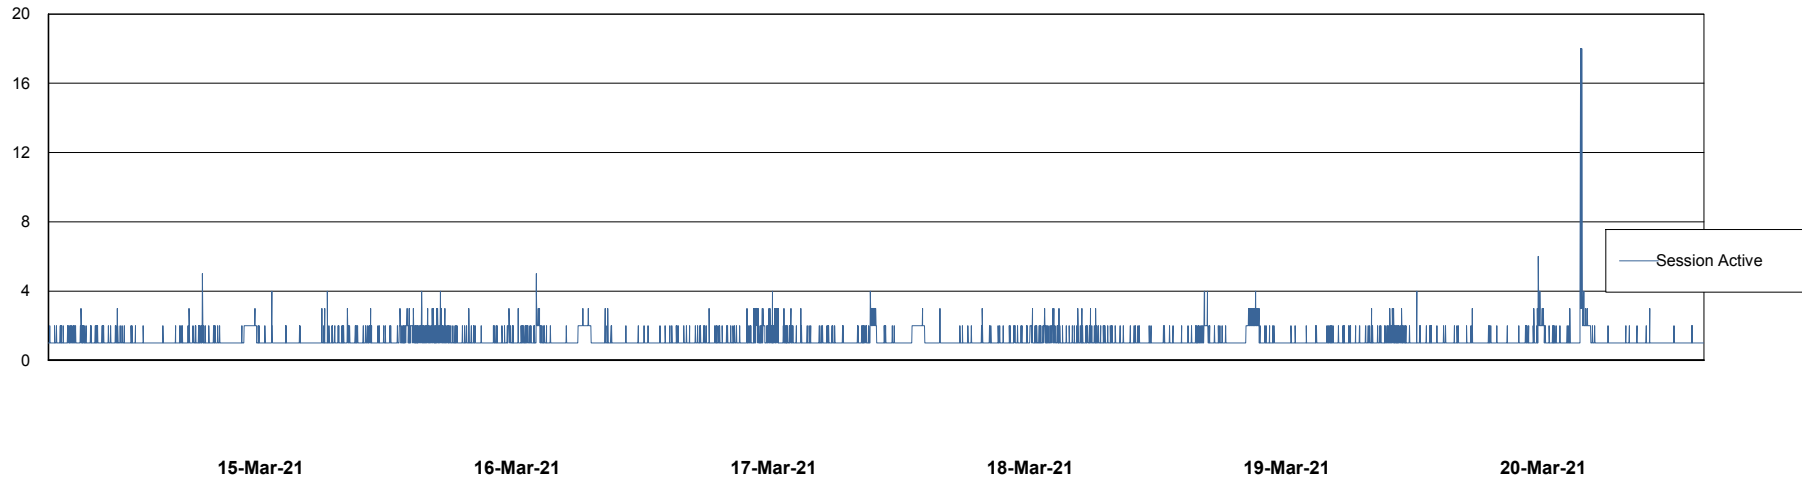

Database Performance STKDB_ABS1 Production Database