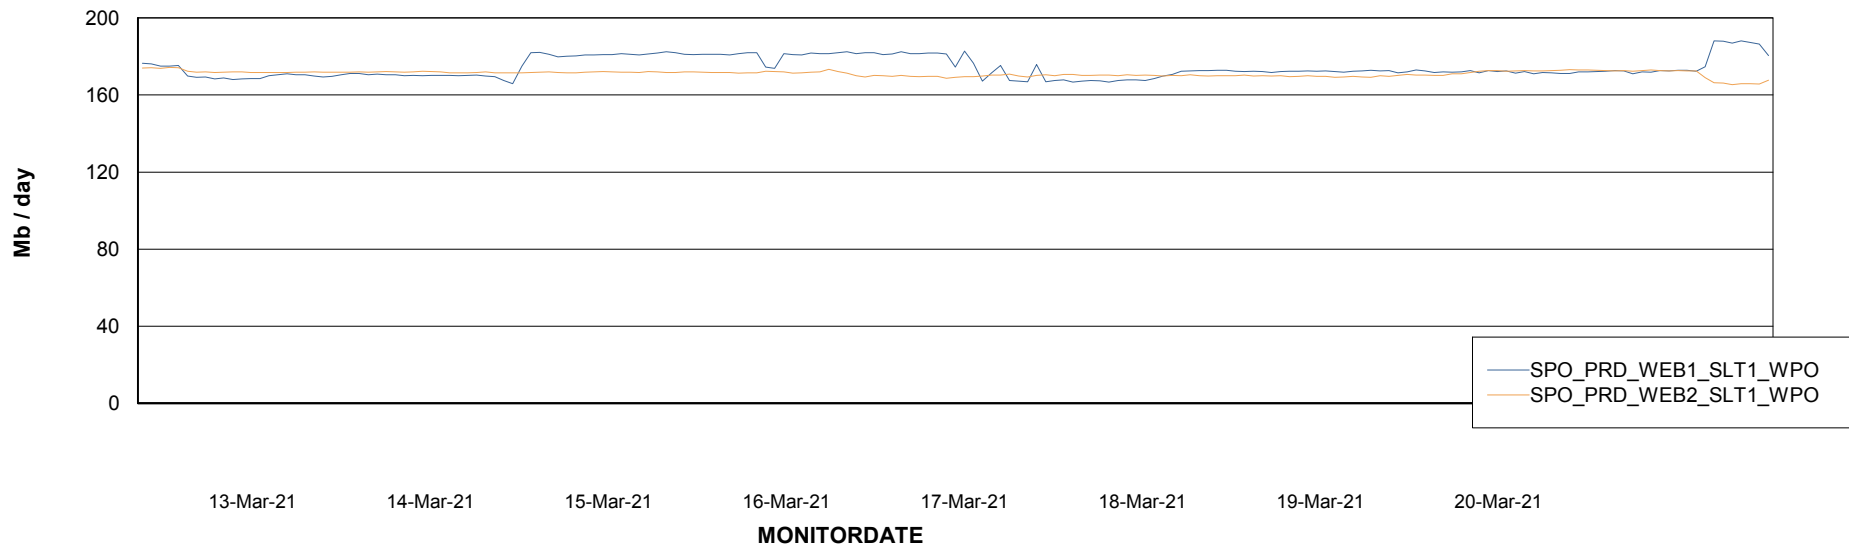

ABSSolute Web Component Services

Avg memory used per ABS Web component