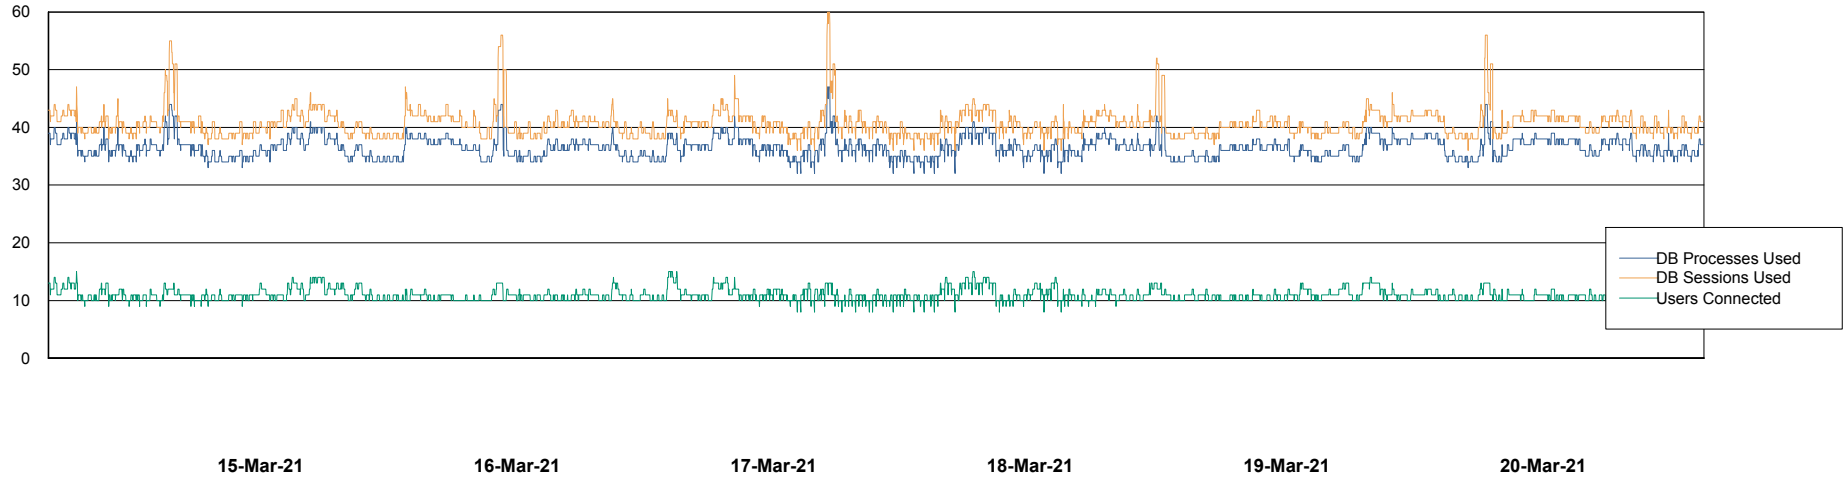

Weekly SLA Customer Report

Customer SPO_Production Silver
 Database ID 57

Harddisk Usage SPO_PRD_ORACLE_BI1

	Free disk space on c: (%)	Total disk space on c: (Gb)	Free disk space on d: (%)	Total disk space on d: (Gb)	Free disk space on e: (%)	Total disk space on e: (Gb)	Free disk space on f: (%)	Total disk space on f: (Gb)
20-Mar-21	20	80	37	200	100	100	100	50
19-Mar-21	20	80	37	200	100	100	100	50
18-Mar-21	20	80	37	200	100	100	100	50
17-Mar-21	20	80	37	200	100	100	100	50
16-Mar-21	20	80	37	200	100	100	100	50
15-Mar-21	20	80	37	200	100	100	100	50
14-Mar-21	20	80	37	200	100	100	100	50

Weekly SLA Customer Report

Customer SPO_Production Silver
Database ID 57

Database Performance SPODB_BI

DB Processes Max 500
DB Sessions Max 772

Weekly SLA Customer Report

Customer SPO_Production Silver
Database ID 57