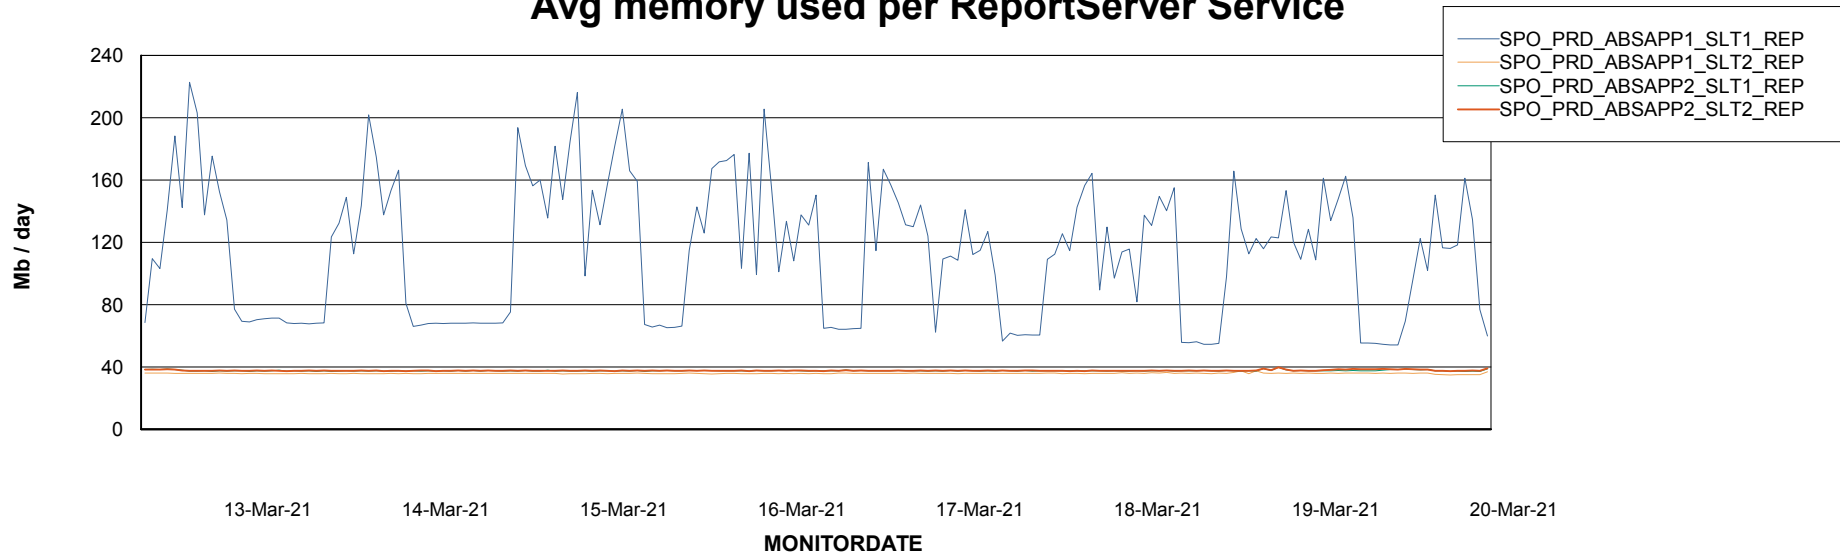

Avg users per day per ABS server

Weekly SLA Customer Report

Customer SPO_Production Silver
Database ID 57

ABSSolute Application ReportServer Services

Avg memory used per ReportServer Service

Weekly SLA Customer Report