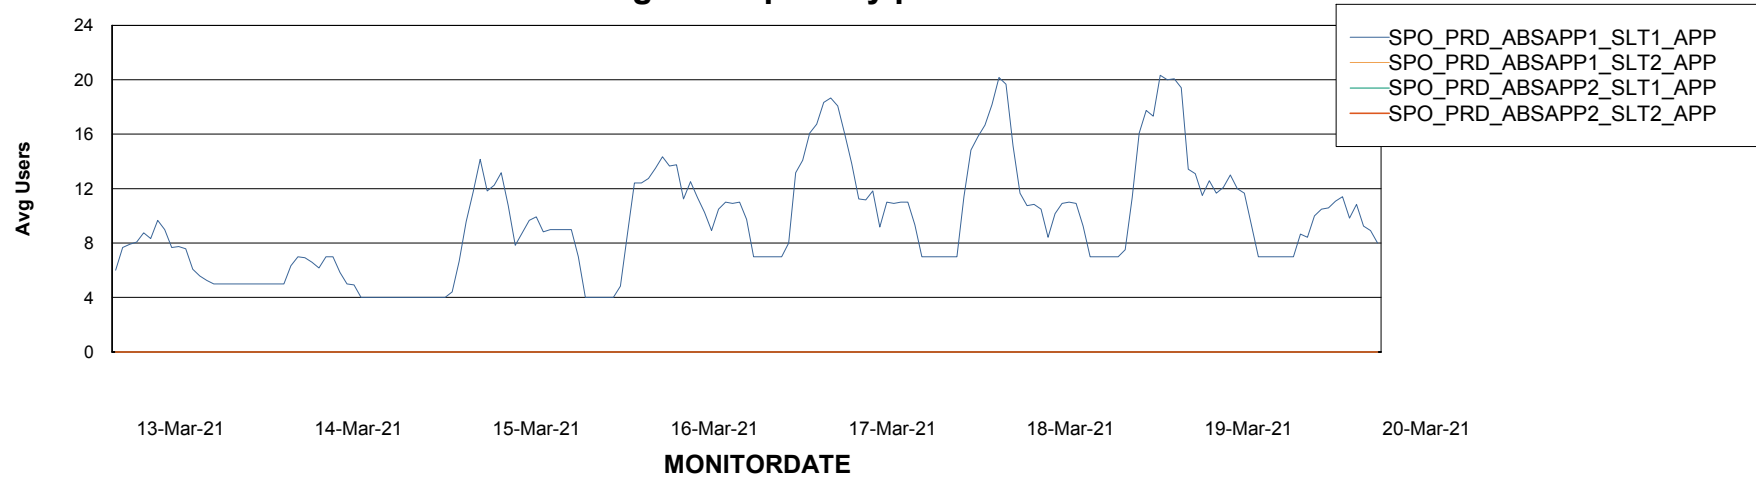

Avg users per day per ABS server