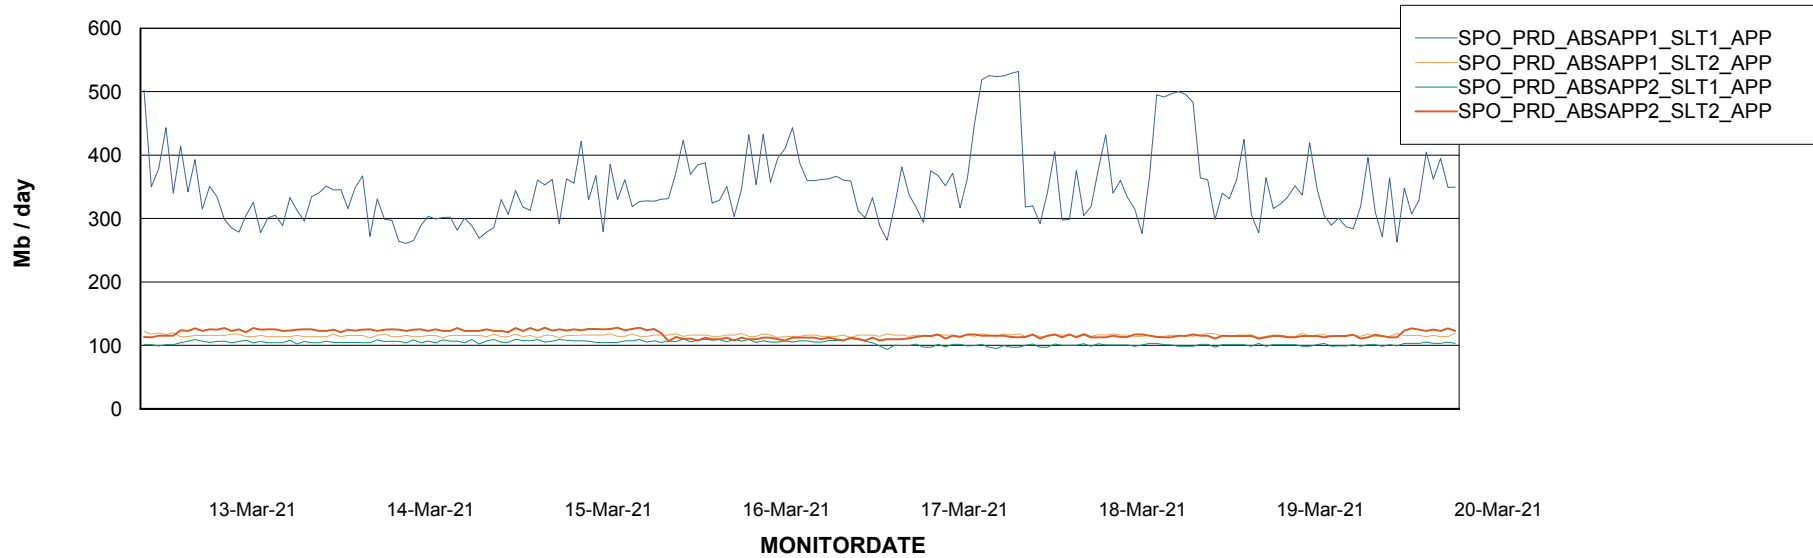

Standby Database Health SPO_Production Silver

Recovery lag for last 7 days

Weekly SLA Customer Report

Customer SPO_Production Silver
Database ID 57

ABSSolute Application Server Services

Avg memory used per ABS Server Service

Avg users per day per ABS server

Weekly SLA Customer Report

Customer SPO_Production Silver
Database ID 57

ABSSolute Application ReportServer Services

Avg memory used per ReportServer Service

Weekly SLA Customer Report