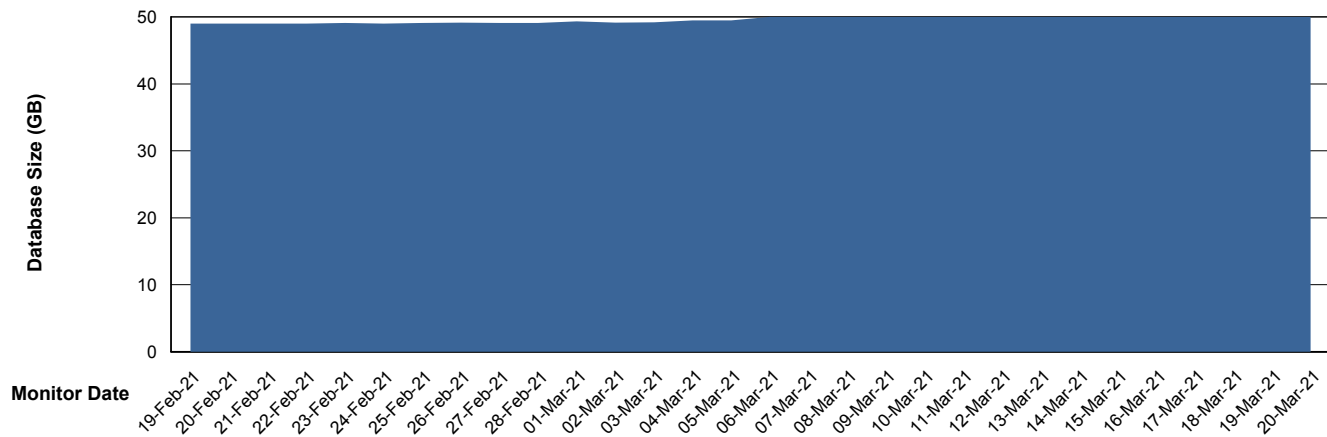

Database Performance SPODB_Production

DB Processes Max 300
DB Sessions Max 472

Weekly SLA Customer Report

Customer SPO_Production Silver
Database ID 57

Database Performance SPODB_Standby

DB Processes Max 300
DB Sessions Max 472

Weekly SLA Customer Report

Customer SPO_Production Silver
 Database ID 57

DATABASE SIZE SPODB_BI

Database growth over last month

DATABASE SIZE SPODB_Production

Database growth over last month

Weekly SLA Customer Report