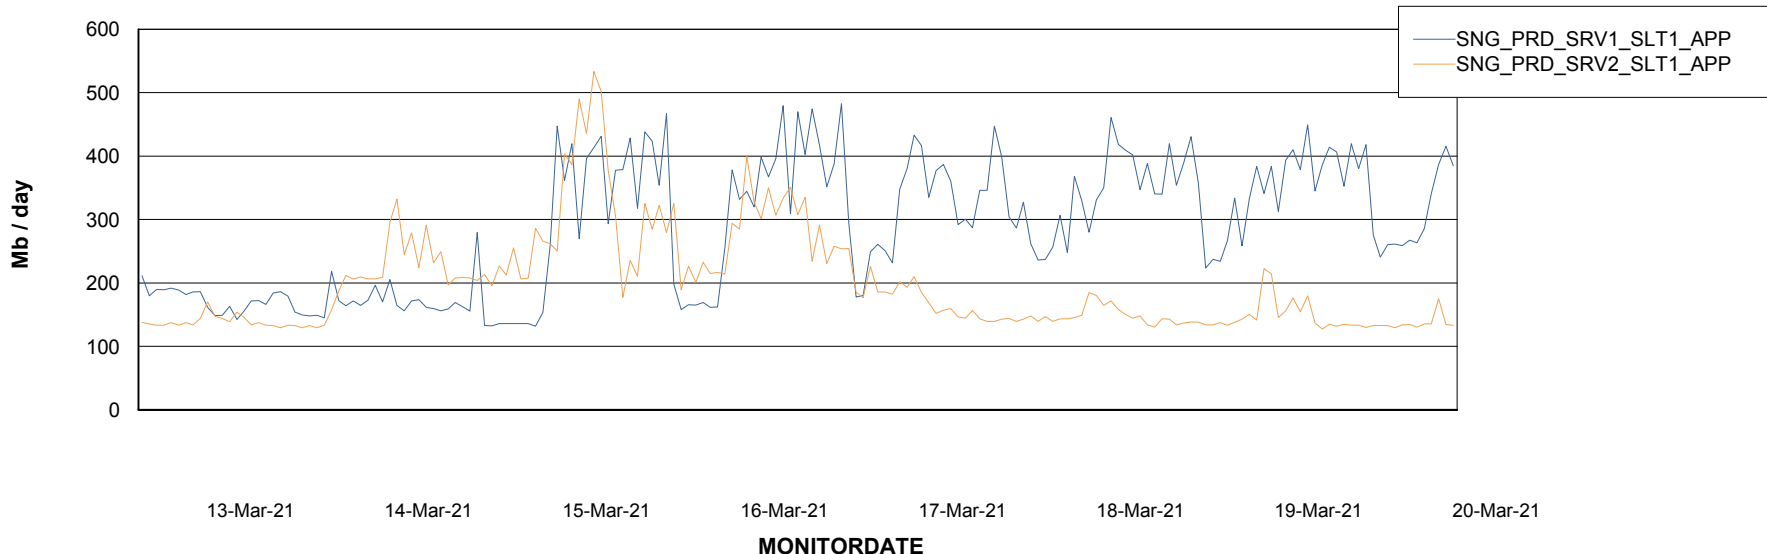

DATABASE SIZE SNGDB_Production

Database growth over last month

Database Tablespace SNGDB_Production

Date	Tablespace Name	Filesize (Gb)	Usedsize (Gb)	Percentage free
20-Mar-21	ABSDATA	40	27	33
	INDX	80	67	16
19-Mar-21	ABSDATA	40	27	33
	INDX	80	67	16
18-Mar-21	ABSDATA	40	27	33
	INDX	80	67	16
17-Mar-21	ABSDATA	40	27	33
	INDX	80	67	16
16-Mar-21	ABSDATA	40	26	35
	INDX	80	67	16
15-Mar-21	ABSDATA	40	26	35
	INDX	80	67	16
14-Mar-21	ABSDATA	40	26	35
	INDX	80	67	16

Weekly SLA Customer Report

Customer SNG_Production
Database ID 70

ABSSolute Application Server Services

Avg memory used per ABS Server Service

Avg users per day per ABS server

Weekly SLA Customer Report

Customer SNG_Production
Database ID 70