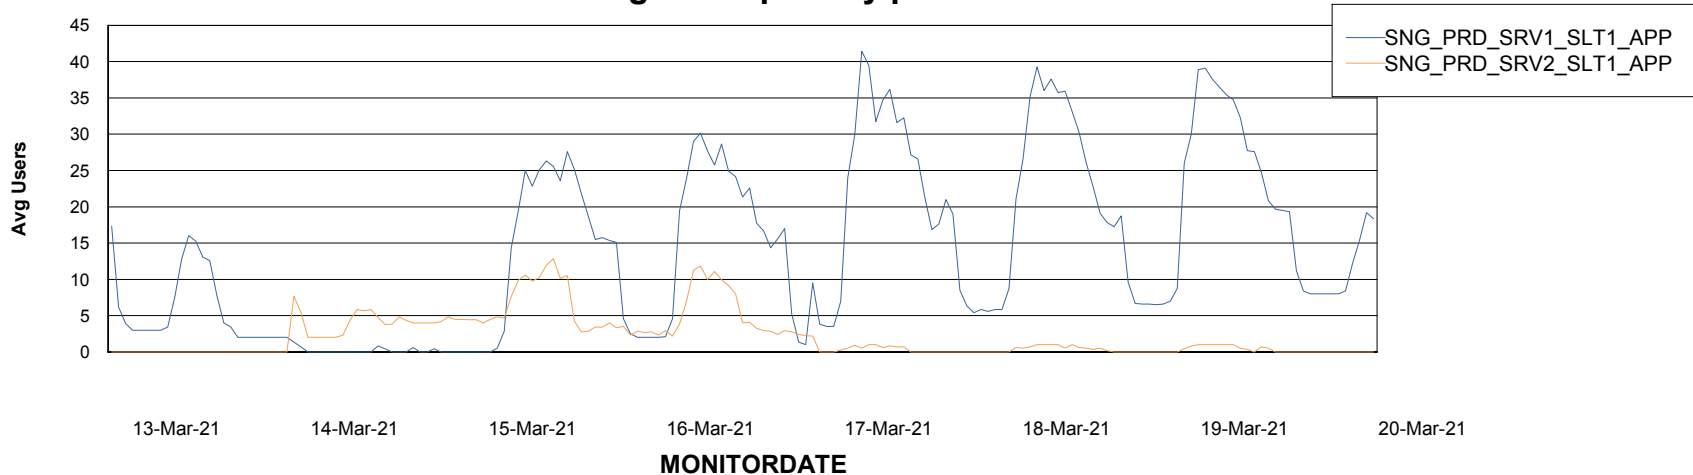

Weekly SLA Customer Report

Customer SNG_Production
Database ID 70

ABSSolute Application Server Services

Avg memory used per ABS Server Service

Avg users per day per ABS server

Weekly SLA Customer Report

Customer SNG_Production
Database ID 70