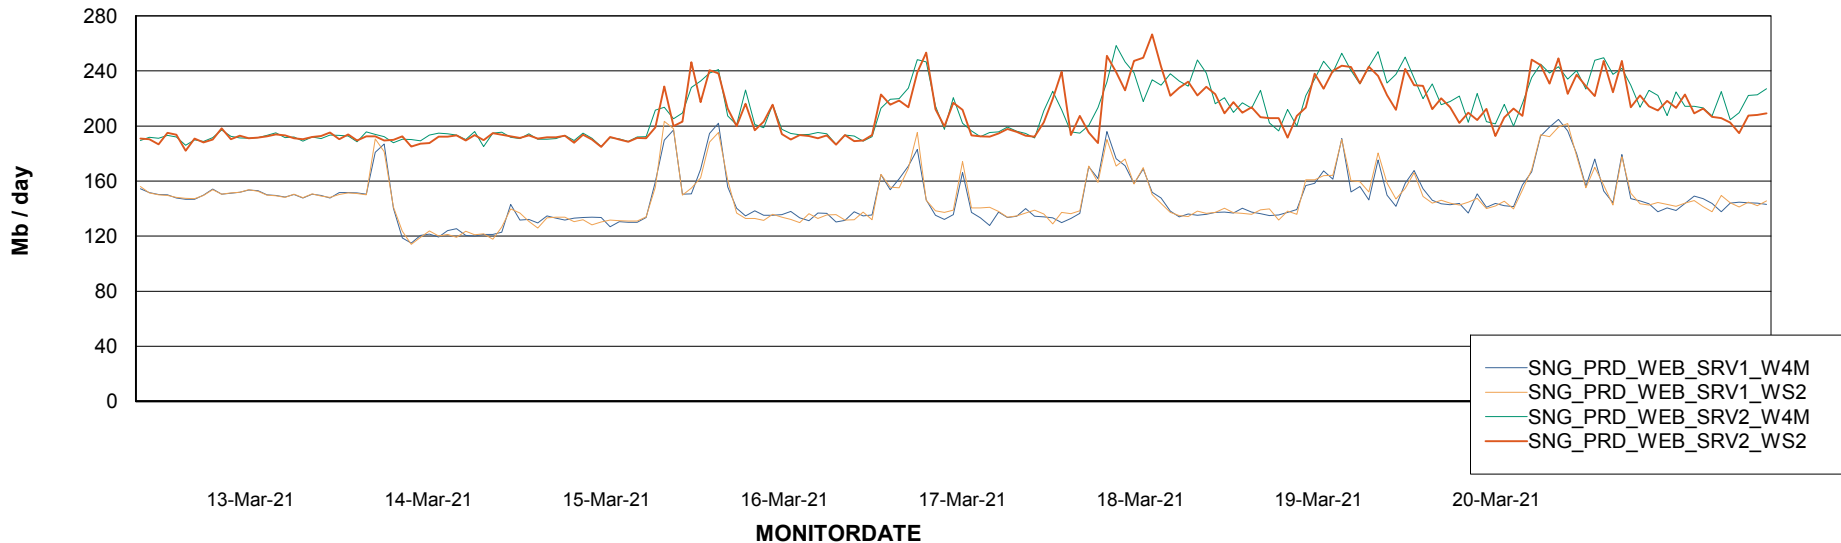

ABSSolute Application ReportServer Services

Avg memory used per ReportServer Service

Weekly SLA Customer Report

Customer SNG_Production
Database ID 70

ABSSolute Web Component Services

Avg memory used per ABS Web component