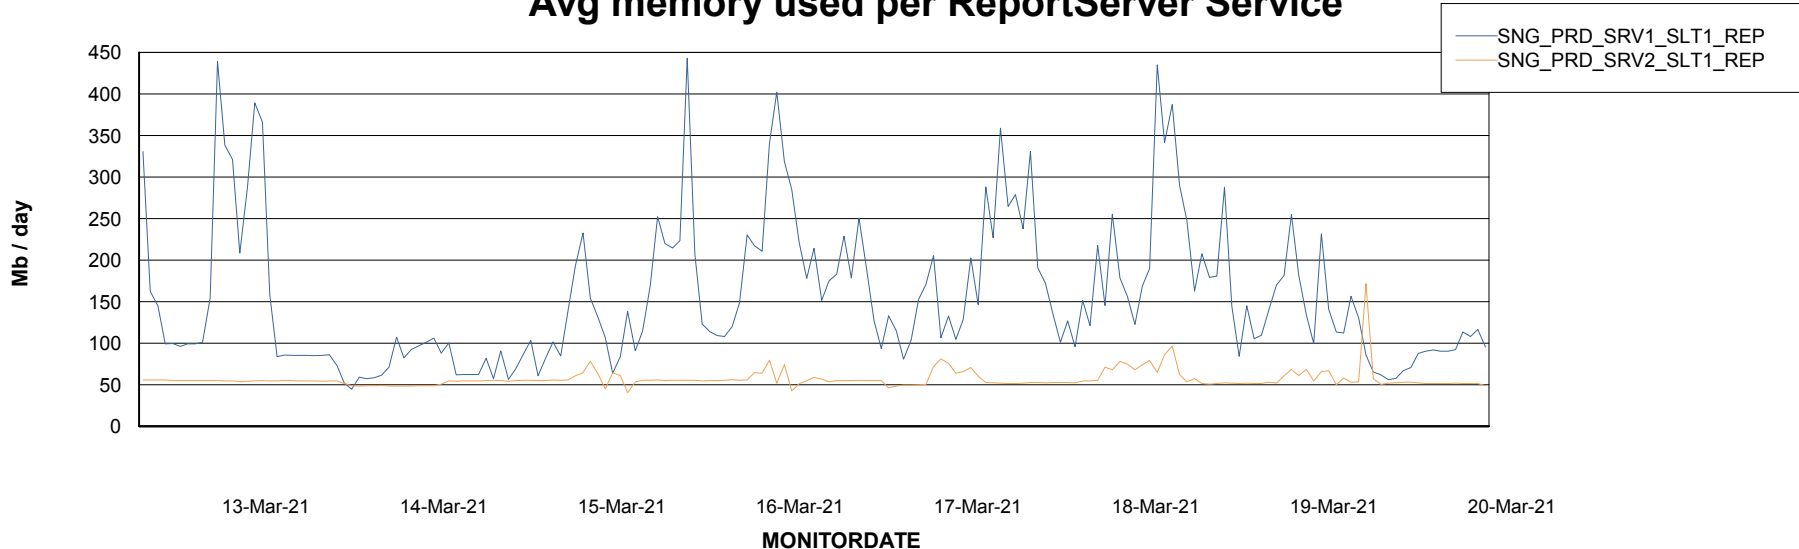

ABSSolute Application ReportServer Services

Avg memory used per ReportServer Service