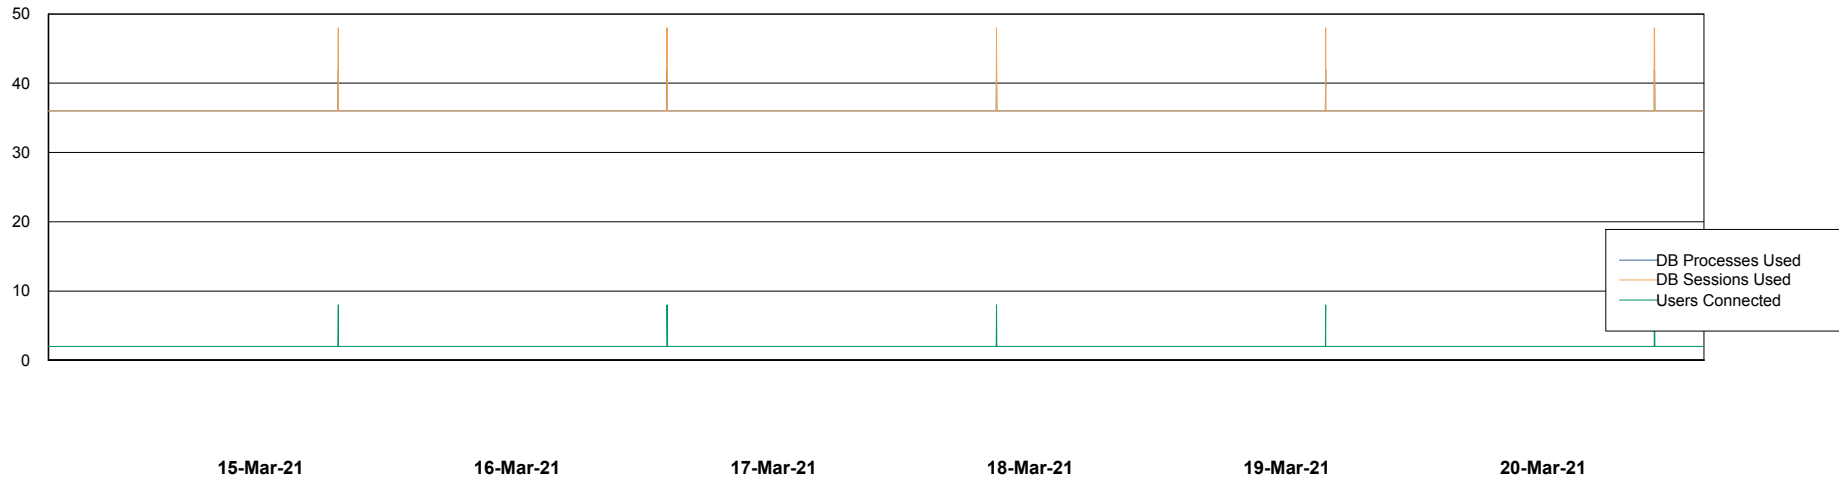

Database Performance RSS_DB_Standby (2020)

DB Processes Max 300
DB Sessions Max 472