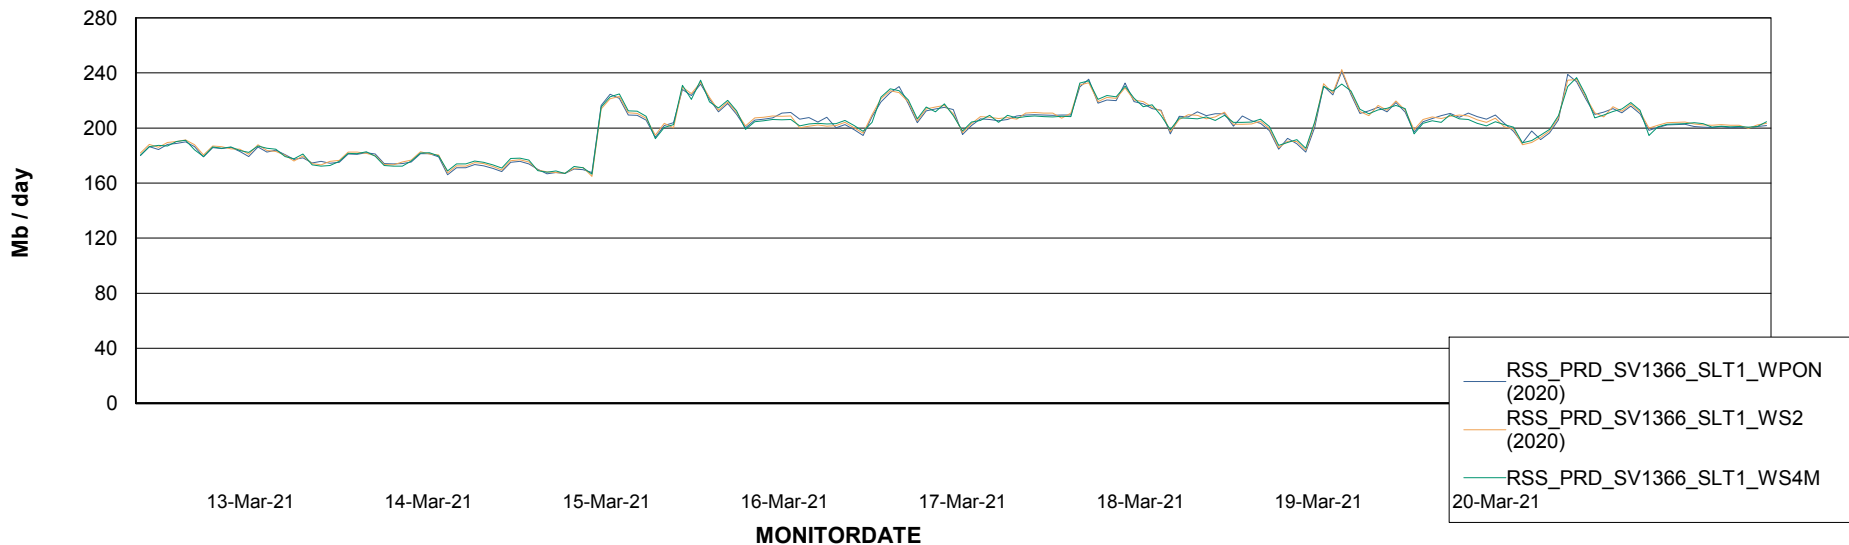

ABSSolute Web Component Services

Avg memory used per ABS Web component