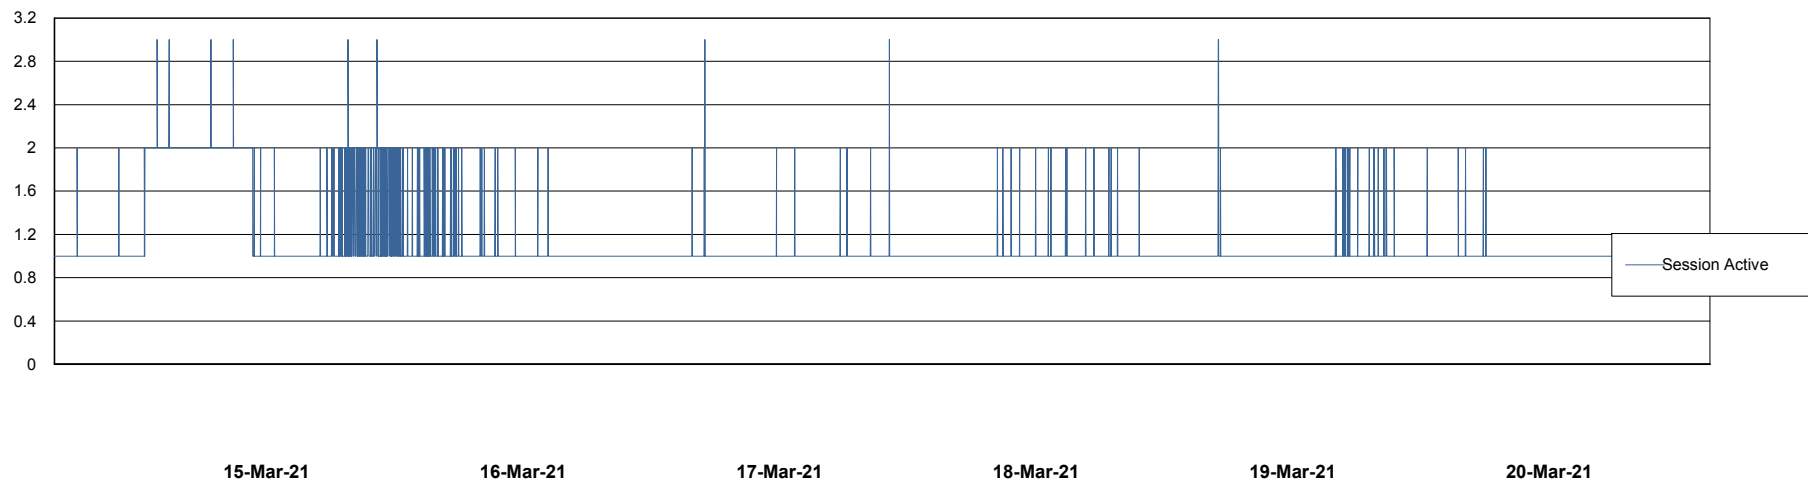

Database Performance RSS_DB_Primary (2020)

DB Processes Max 300
DB Sessions Max 472