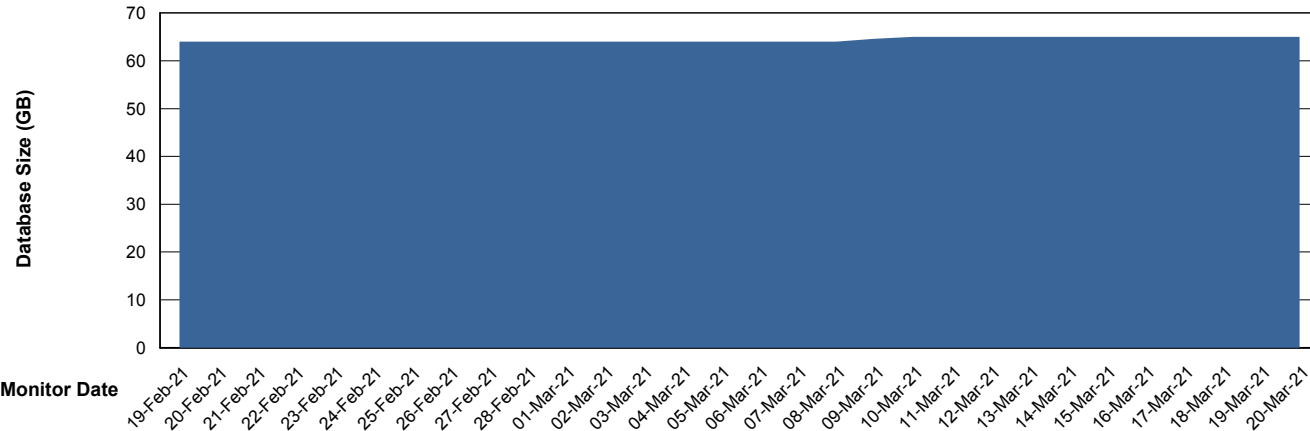

DATABASE SIZE RSS_DB_Primary (2020)

Database growth over last month

Database Tablespace RSS_DB_Primary (2020)

Date	Tablespace Name	Filesize (Gb)	Usedsize (Gb)	Percentage free
20-Mar-21	ABSDATA	42	31	26
	INDX	37	32	14
19-Mar-21	ABSDATA	42	31	26
	INDX	37	32	14
18-Mar-21	ABSDATA	42	31	26
	INDX	37	32	14
17-Mar-21	ABSDATA	42	31	26
	INDX	37	32	14
16-Mar-21	ABSDATA	42	31	26
	INDX	37	32	14
15-Mar-21	ABSDATA	42	31	26
	INDX	37	32	14
14-Mar-21	ABSDATA	42	31	26
	INDX	37	32	14