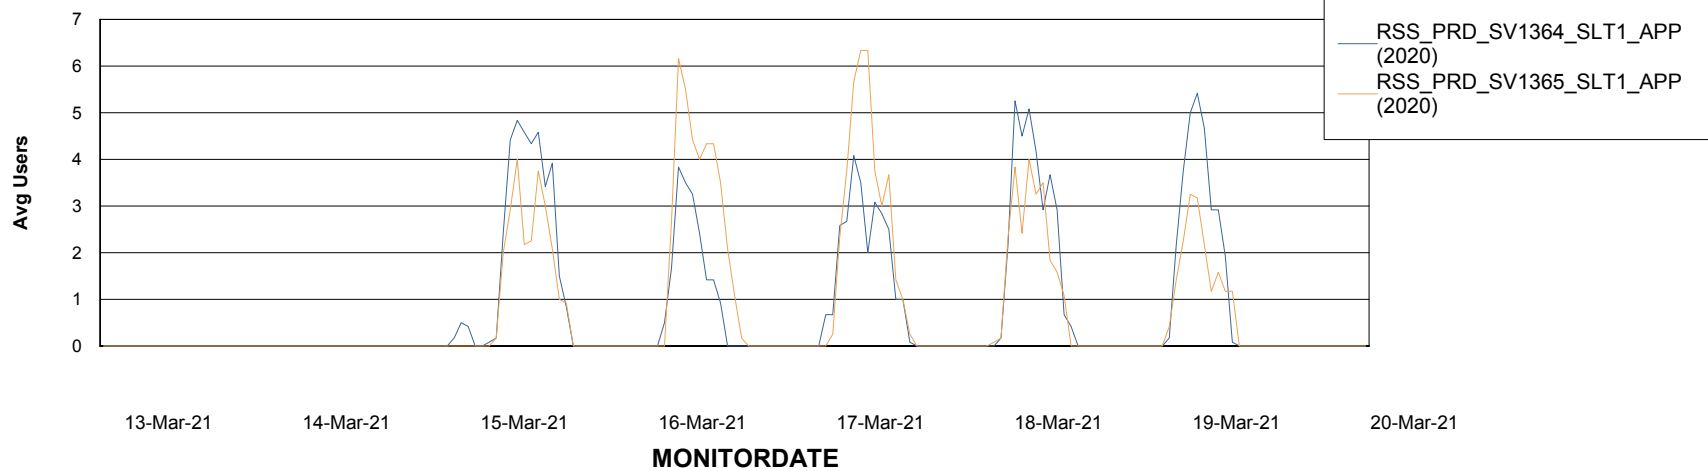

Avg users per day per ABS server