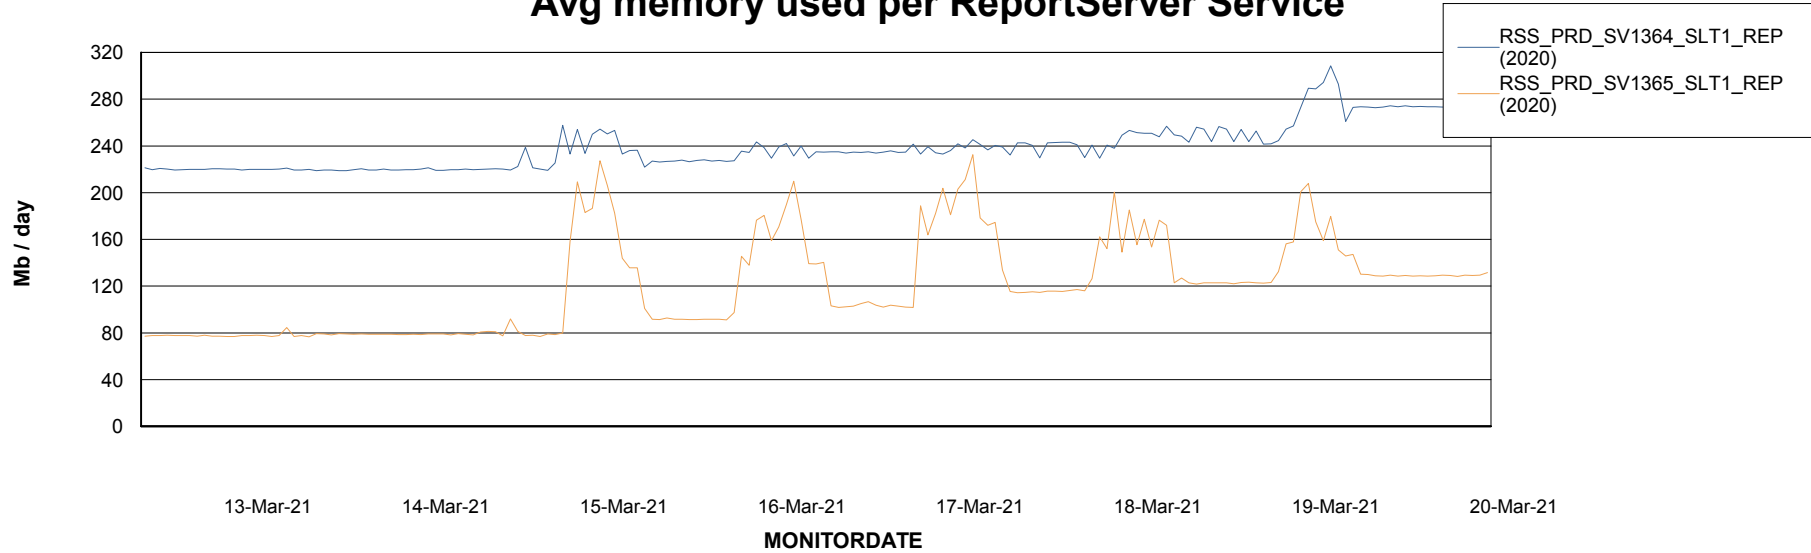

ABSSolute Application ReportServer Services

Avg memory used per ReportServer Service