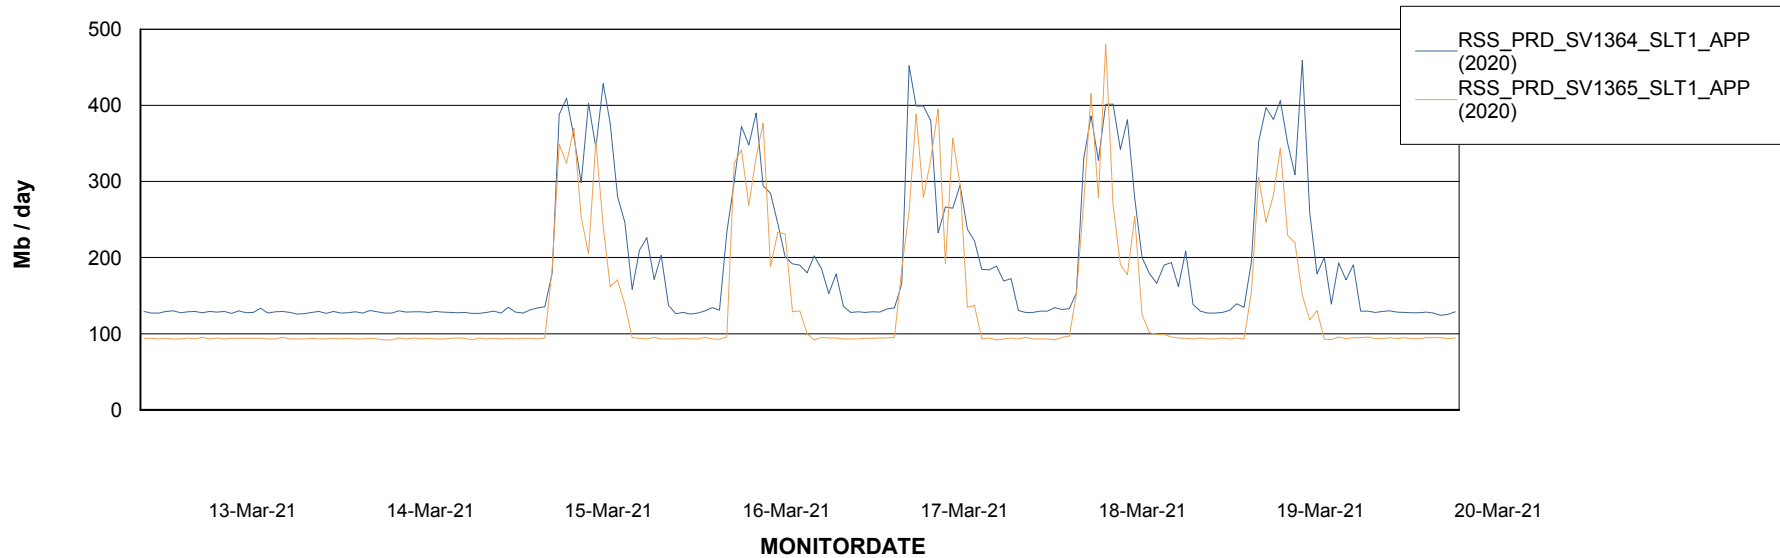

ABSSolute Application Server Services

Avg memory used per ABS Server Service