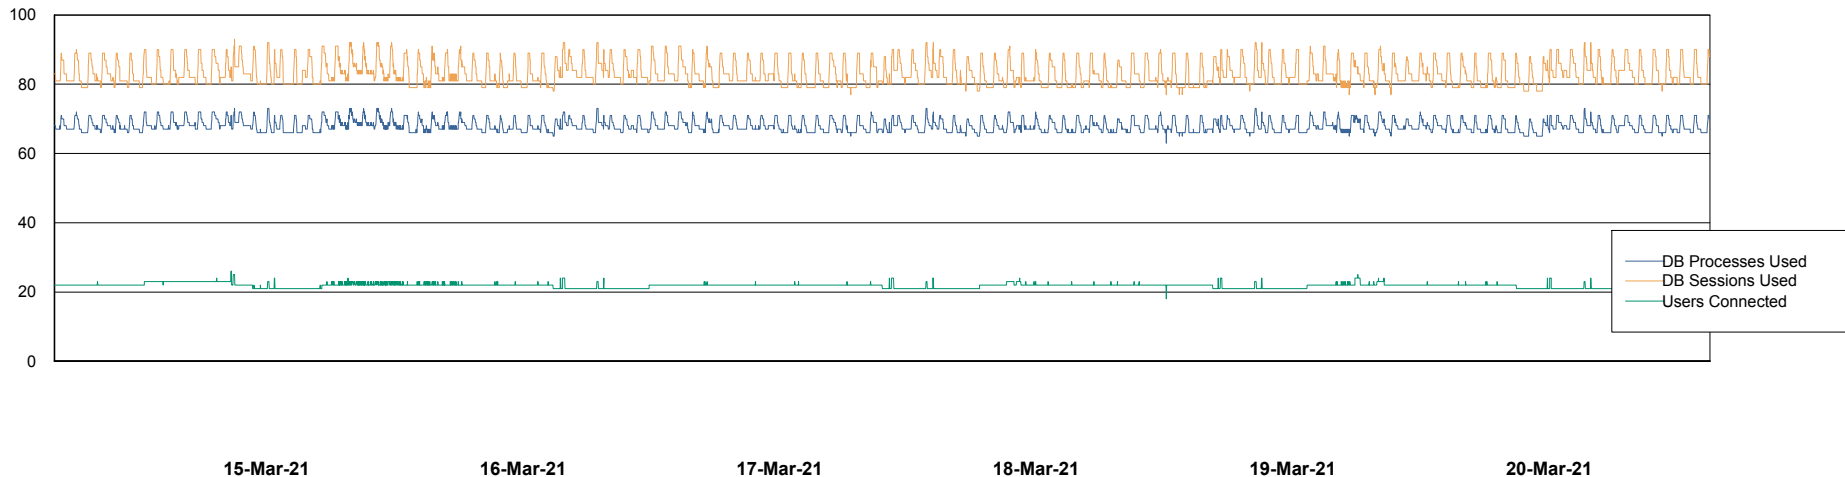

Database Performance RSS_DB_Primary (2020)

DB Processes Max 300
DB Sessions Max 472