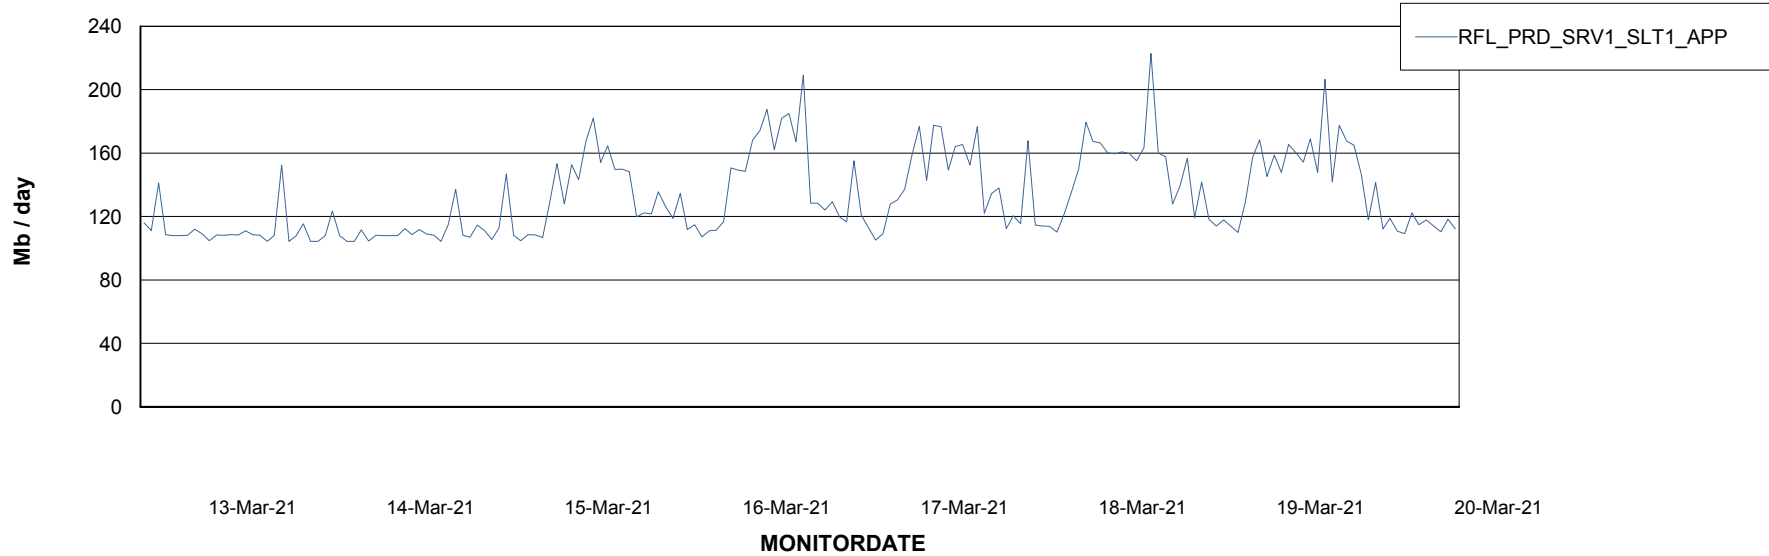

DB Processes Max 1,000

Weekly SLA Customer Report

Customer RFL_Production
 Database ID 36

DATABASE SIZE RFLDB_Production

Database growth over last month

Database Tablespace RFLDB_Production

Date	Tablespace Name	Filesize (Gb)	Usedsize (Gb)	Percentage free
20-Mar-21	ABSDATA	72	56	22
	INDX	160	127	21
19-Mar-21	ABSDATA	72	56	22
	INDX	160	127	21
18-Mar-21	ABSDATA	72	56	22
	INDX	160	127	21
17-Mar-21	ABSDATA	72	56	22
	INDX	160	127	21
16-Mar-21	ABSDATA	72	56	22
	INDX	160	126	21
15-Mar-21	ABSDATA	72	56	22
	INDX	160	126	21
14-Mar-21	ABSDATA	72	56	22
	INDX	160	126	21

Weekly SLA Customer Report

Customer RFL_Production
Database ID 36

ABSSolute Application Server Services

Avg memory used per ABS Server Service

Avg users per day per ABS server

Weekly SLA Customer Report

Customer RFL_Production
Database ID 36