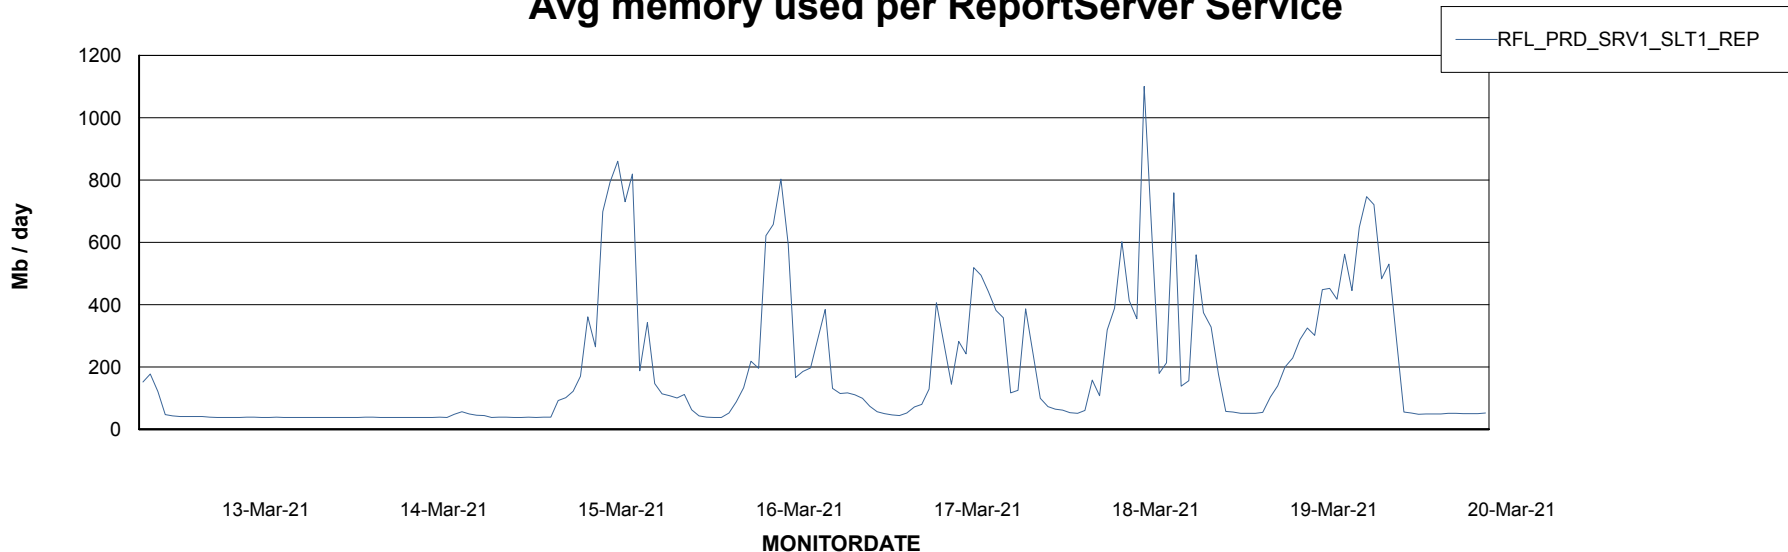

ABSSolute Application ReportServer Services

Avg memory used per ReportServer Service