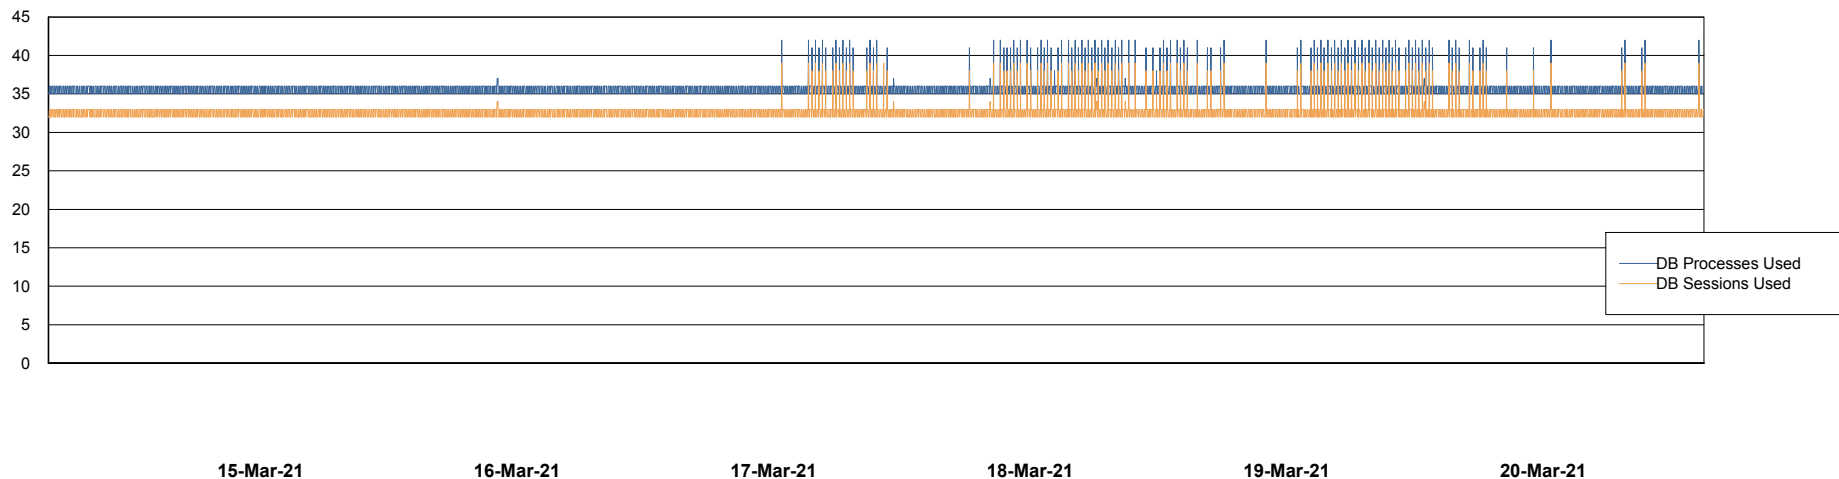

Database Performance RFLDB_Standby

DB Processes Max 1,000