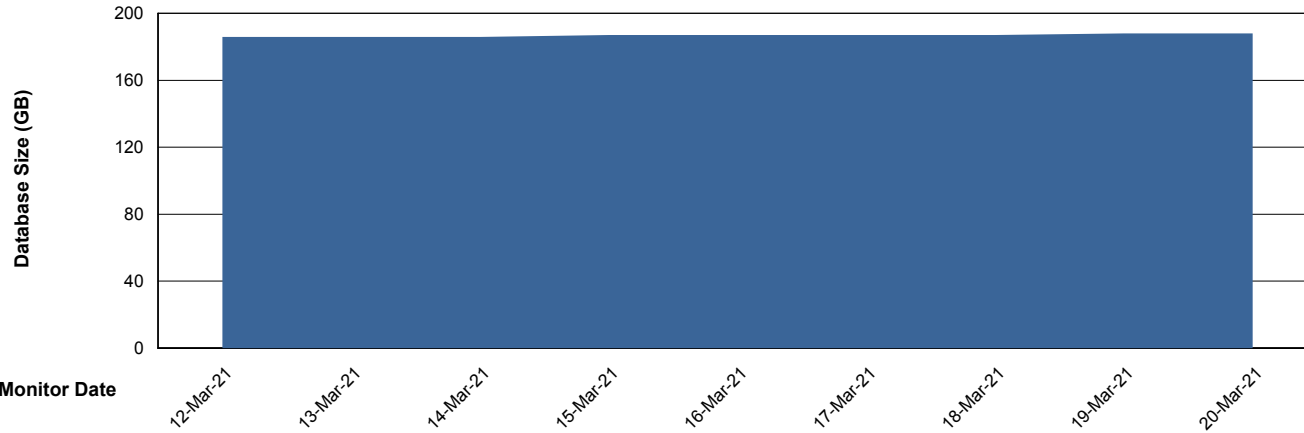

DB Processes Max 1,000

Weekly SLA Customer Report

Customer RFL_Production
 Database ID 36

DATABASE SIZE RFLDB_Production

Database growth over last month

Database Tablespace RFLDB_Production

Date	Tablespace Name	Filesize (Gb)	Usedsize (Gb)	Percentage free
20-Mar-21	ABSDATA	72	56	22
	INDX	160	127	21
19-Mar-21	ABSDATA	72	56	22
	INDX	160	127	21
18-Mar-21	ABSDATA	72	56	22
	INDX	160	127	21
17-Mar-21	ABSDATA	72	56	22
	INDX	160	127	21
16-Mar-21	ABSDATA	72	56	22
	INDX	160	126	21
15-Mar-21	ABSDATA	72	56	22
	INDX	160	126	21
14-Mar-21	ABSDATA	72	56	22
	INDX	160	126	21

Weekly SLA Customer Report

Customer RFL_Production
Database ID 36

ABSSolute Application Server Services

Avg memory used per ABS Server Service

Avg users per day per ABS server

Weekly SLA Customer Report

Customer RFL_Production
Database ID 36