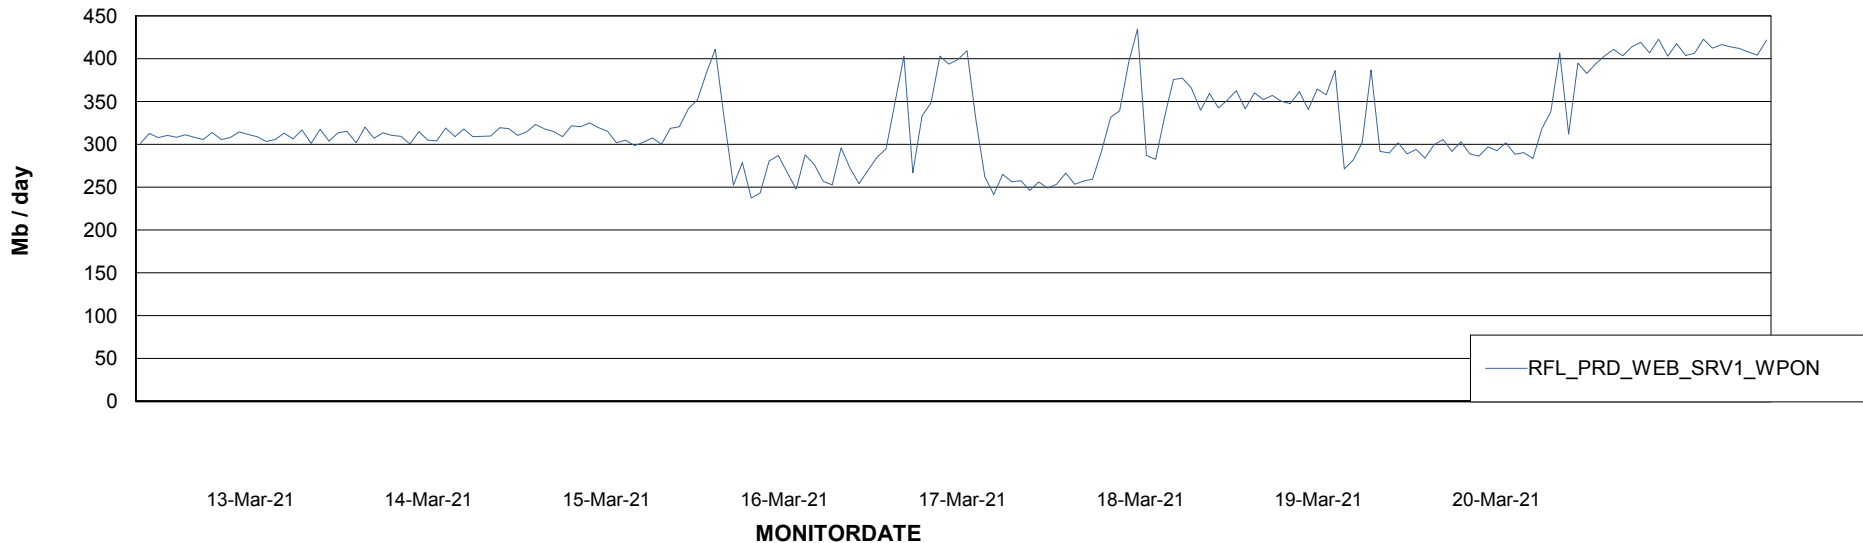

ABSSolute Application ReportServer Services

Avg memory used per ReportServer Service

Weekly SLA Customer Report

Customer RFL_Production
Database ID 36

ABSSolute Web Component Services

Avg memory used per ABS Web component