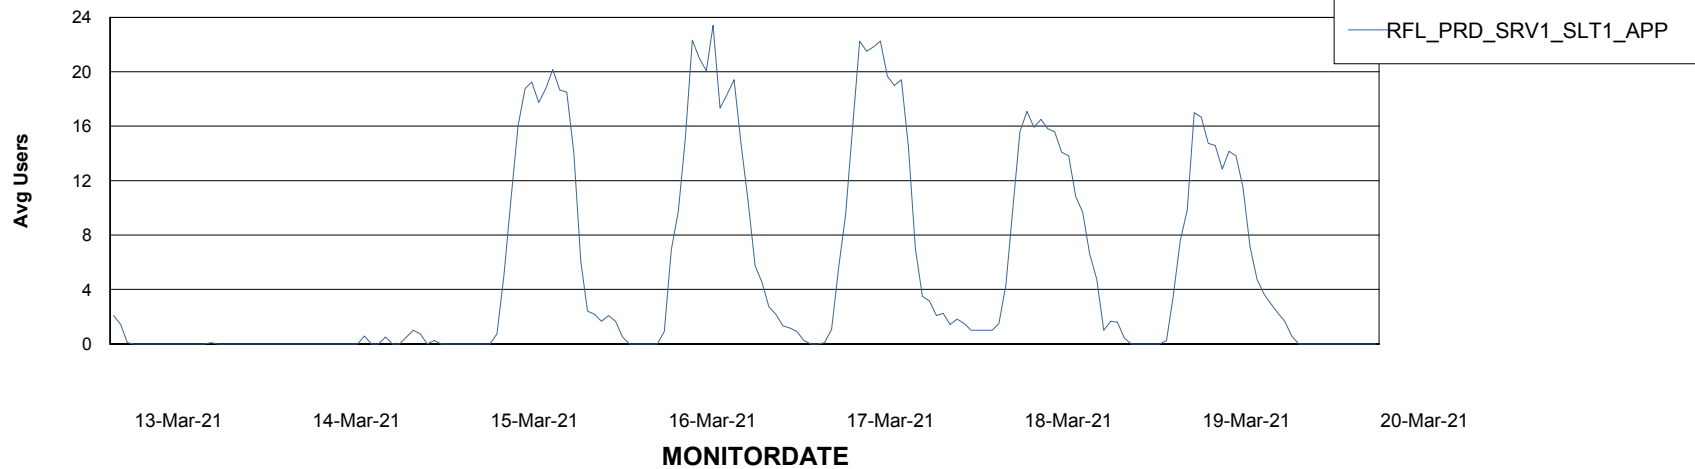

Weekly SLA Customer Report

Customer RFL_Production
Database ID 36

ABSSolute Application Server Services

Avg memory used per ABS Server Service

Avg users per day per ABS server

Weekly SLA Customer Report

Customer RFL_Production
Database ID 36