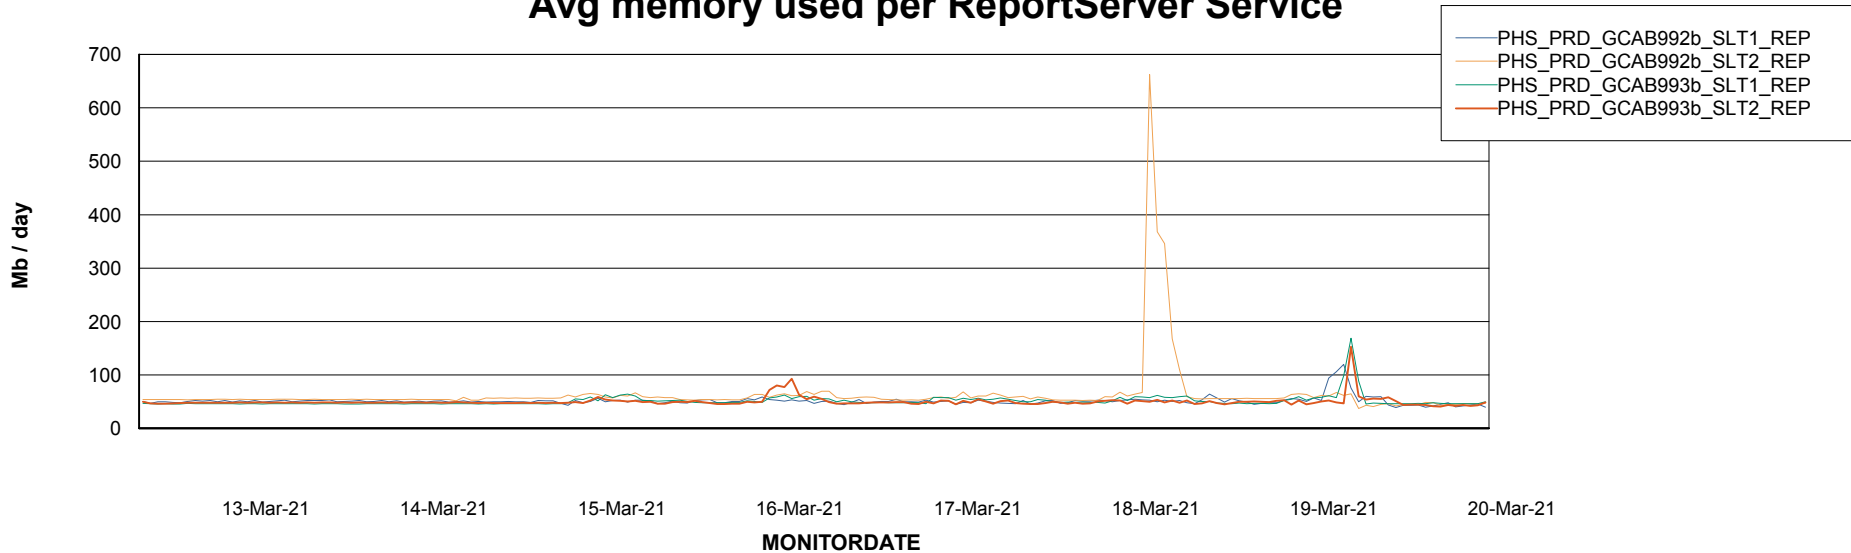

ABSSolute Application ReportServer Services

Avg memory used per ReportServer Service