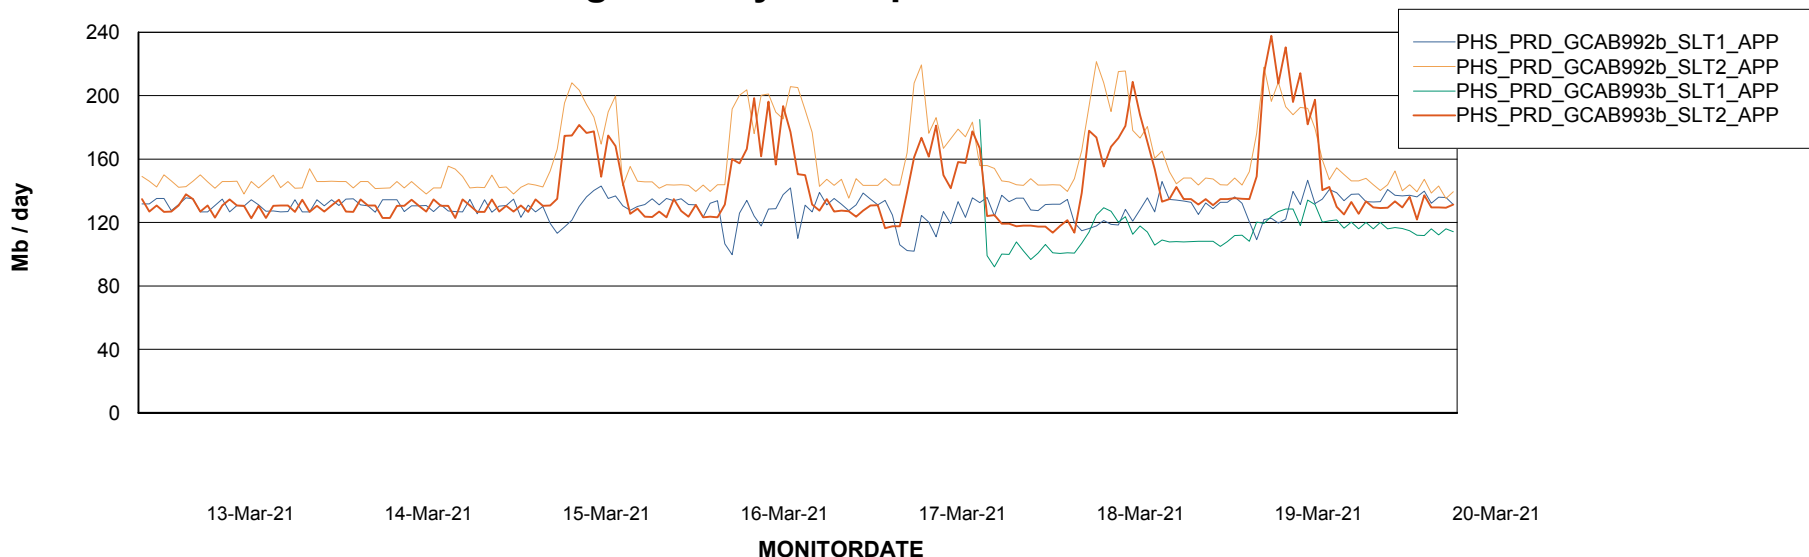

Customer PHS_Production
Database ID 47

Database Tablespace		PHSDB_Production		
Date	Tablespace Name	Filesize (Gb)	Usedsize (Gb)	Percentage free
20-Mar-21	ABSDATA	116	94	19
	INDX	149	123	17
19-Mar-21	ABSDATA	116	94	19
	INDX	149	123	17
18-Mar-21	ABSDATA	116	94	19
	INDX	149	123	17
17-Mar-21	ABSDATA	116	94	19
	INDX	149	123	17
16-Mar-21	ABSDATA	116	94	19
	INDX	146	123	16
15-Mar-21	ABSDATA	116	94	19
	INDX	146	123	16
14-Mar-21	ABSDATA	116	94	19
	INDX	146	123	16

Weekly SLA Customer Report

Customer PHS_Production
Database ID 47

ABSSolute Application Server Services

Avg memory used per ABS Server Service

Avg users per day per ABS server

Weekly SLA Customer Report

Customer PHS_Production
Database ID 47