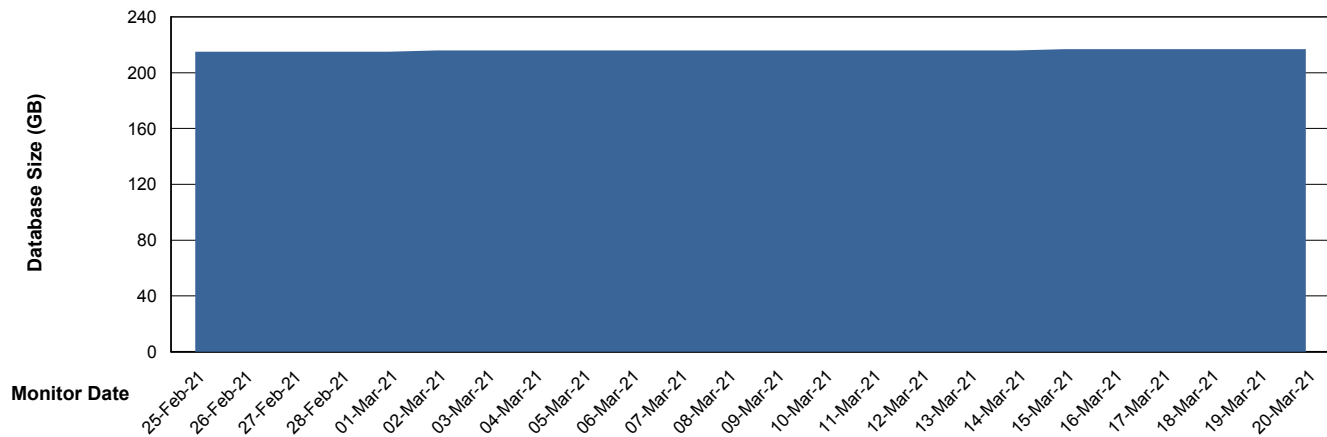

Weekly SLA Customer Report

Customer PHS_Production
Database ID 47

Database Performance PHSDB_Production

DB Processes Max 1,000

DATABASE SIZE PHSDB_Production

Database growth over last month

Weekly SLA Customer Report

Customer PHS_Production
Database ID 47

Database Tablespace		PHSDB_Production		
Date	Tablespace Name	Filesize (Gb)	Usedsize (Gb)	Percentage free
20-Mar-21	ABSDATA	116	94	19
	INDX	149	123	17
19-Mar-21	ABSDATA	116	94	19
	INDX	149	123	17
18-Mar-21	ABSDATA	116	94	19
	INDX	149	123	17
17-Mar-21	ABSDATA	116	94	19
	INDX	149	123	17
16-Mar-21	ABSDATA	116	94	19
	INDX	146	123	16
15-Mar-21	ABSDATA	116	94	19
	INDX	146	123	16
14-Mar-21	ABSDATA	116	94	19
	INDX	146	123	16