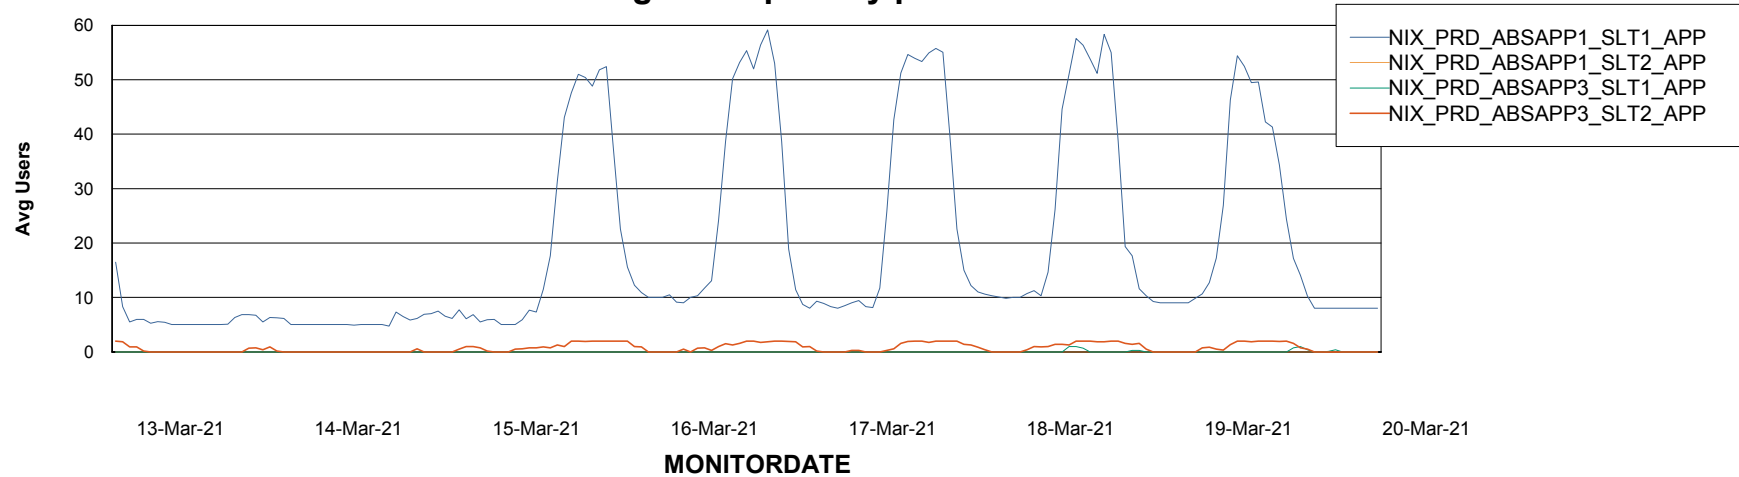

Standby Database Health NIX_Production

Recovery lag for last 7 days

Weekly SLA Customer Report

Customer NIX_Production
Database ID 51

ABSSolute Application Server Services

Avg memory used per ABS Server Service

Avg users per day per ABS server

Weekly SLA Customer Report

Customer NIX_Production
Database ID 51

ABSSolute Application ReportServer Services

Avg memory used per ReportServer Service

Weekly SLA Customer Report