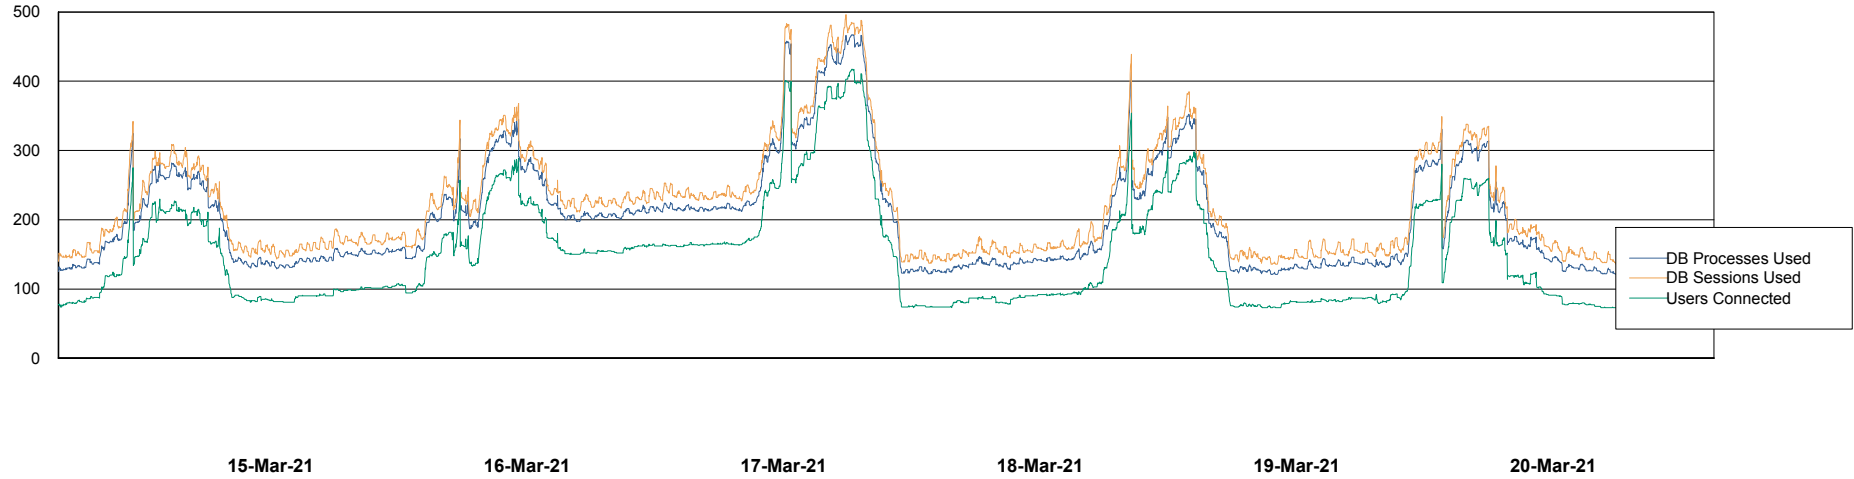

Database Performance NIXDB_Production

DB Processes Max 1,500
DB Sessions Max 2,272