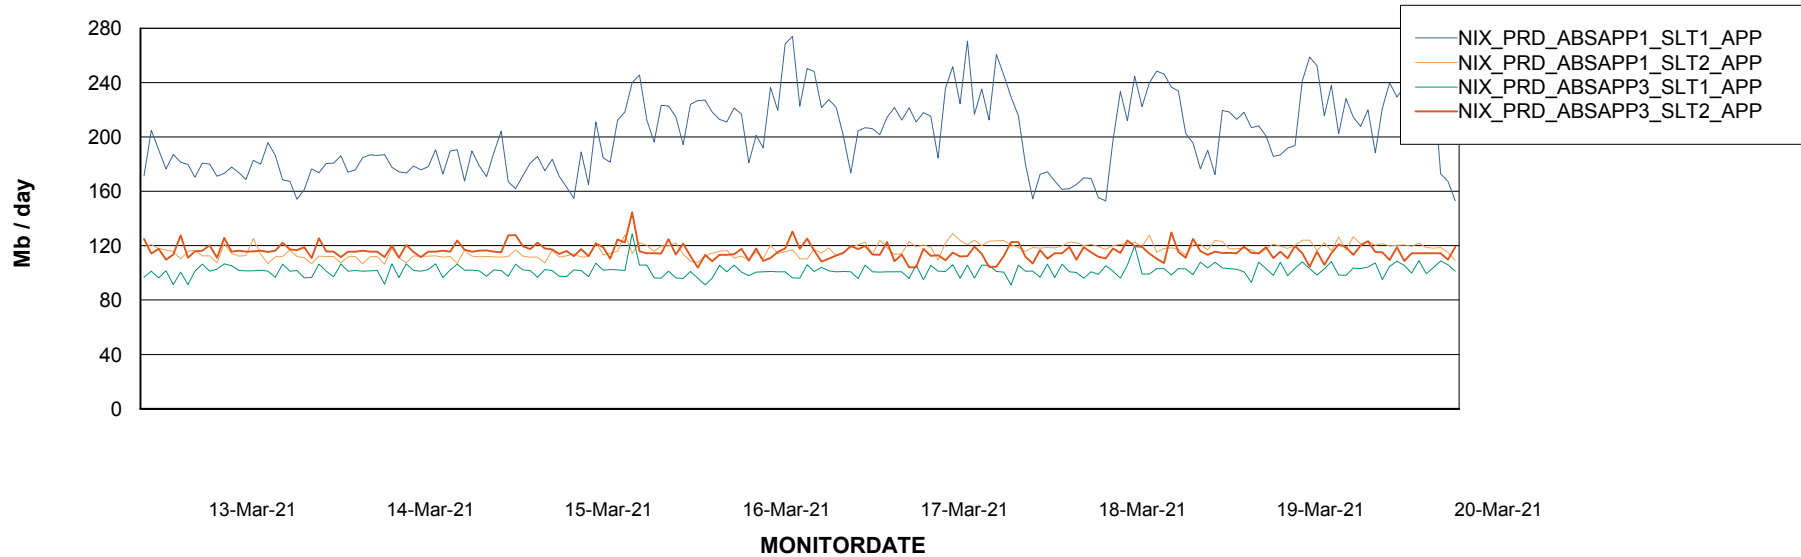

Standby Database Health NIX_Production

Recovery lag for last 7 days

Weekly SLA Customer Report

Customer NIX_Production
Database ID 51

ABSSolute Application Server Services

Avg memory used per ABS Server Service