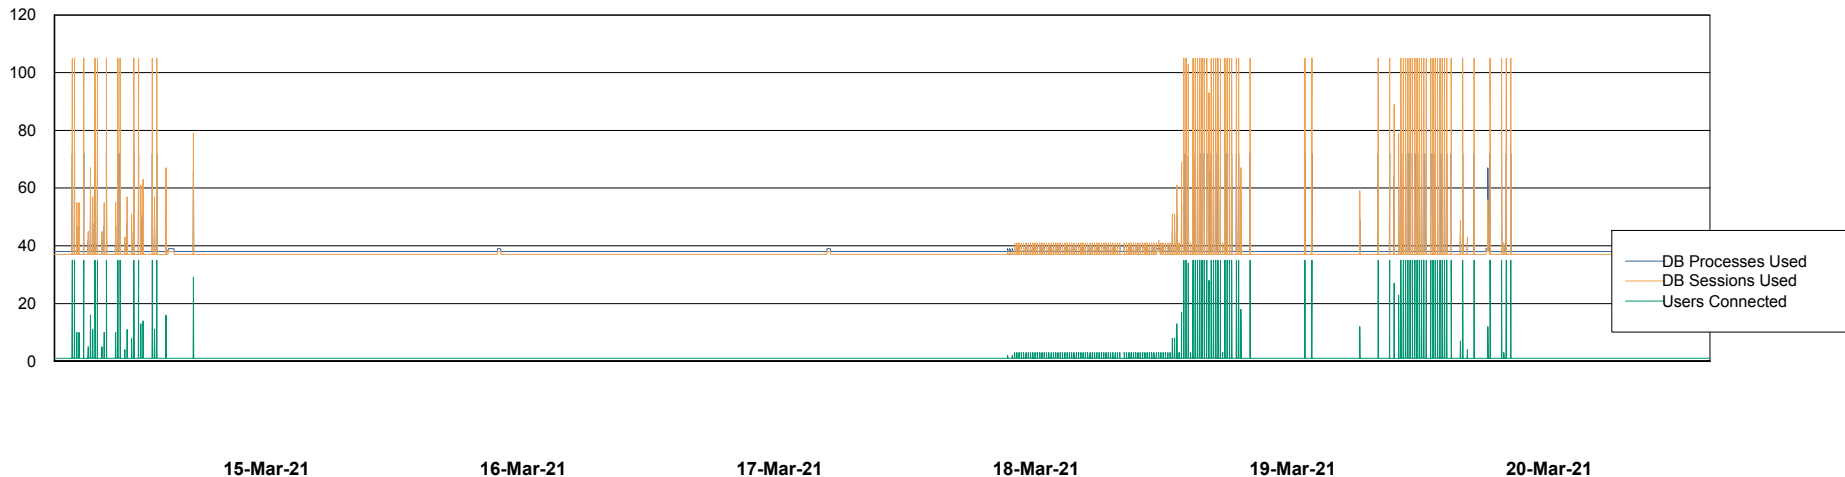

DB Processes Max 1,500
DB Sessions Max 2,272

Weekly SLA Customer Report

Customer NIX_Production
Database ID 51

Database Performance NIXDB_Standby

DB Processes Max 300
DB Sessions Max 480

Weekly SLA Customer Report