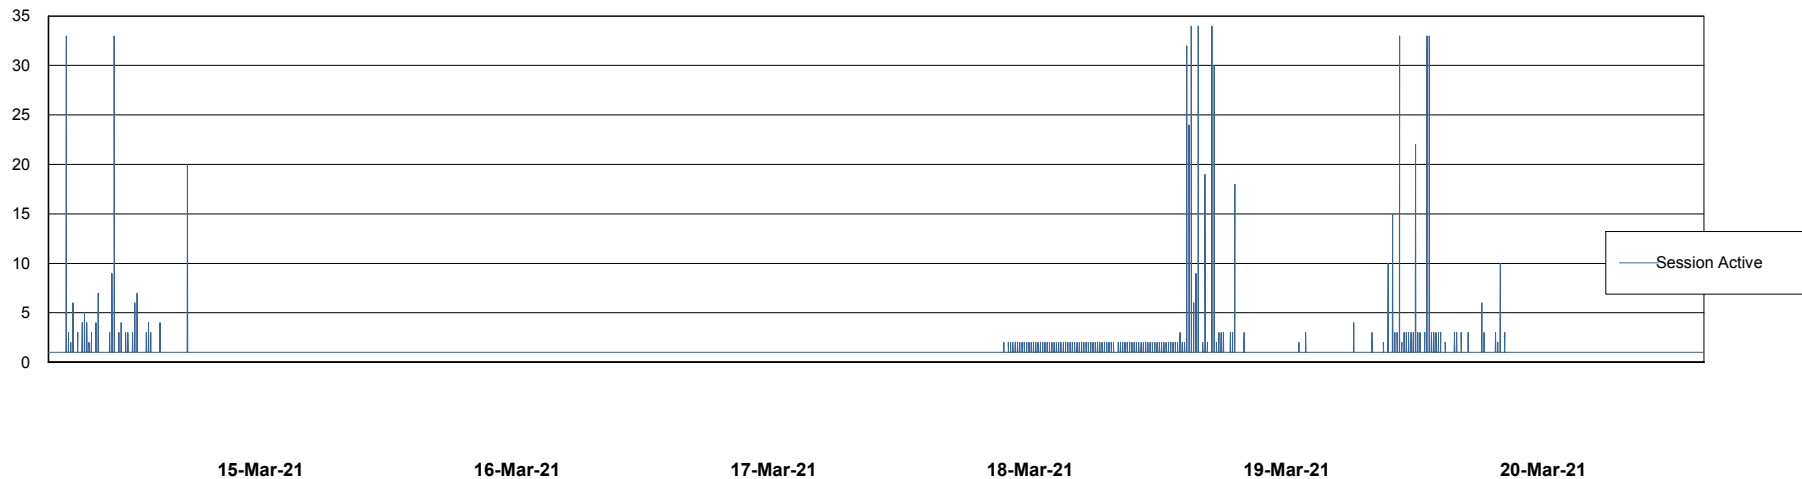

DB Processes Max 1,500
DB Sessions Max 2,272

Weekly SLA Customer Report

Customer NIX_Production
Database ID 51

Database Performance NIXDB_Standby

DB Processes Max 300
DB Sessions Max 480

Weekly SLA Customer Report