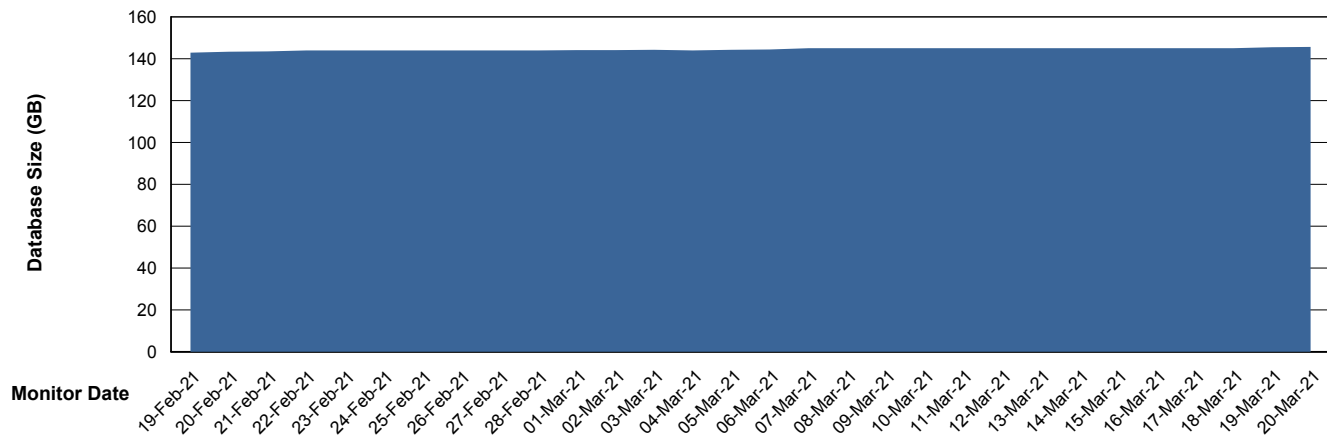

DB Processes Max 1,500
DB Sessions Max 2,272

Weekly SLA Customer Report

Customer NIX_Production
Database ID 51

Database Performance NIXDB_Standby

DB Processes Max 300
DB Sessions Max 480

Weekly SLA Customer Report

Customer NIX_Production
 Database ID 51

DATABASE SIZE NIXDB_BI

Database growth over last month

DATABASE SIZE NIXDB_Production

Database growth over last month

Weekly SLA Customer Report

Customer NIX_Production
 Database ID 51