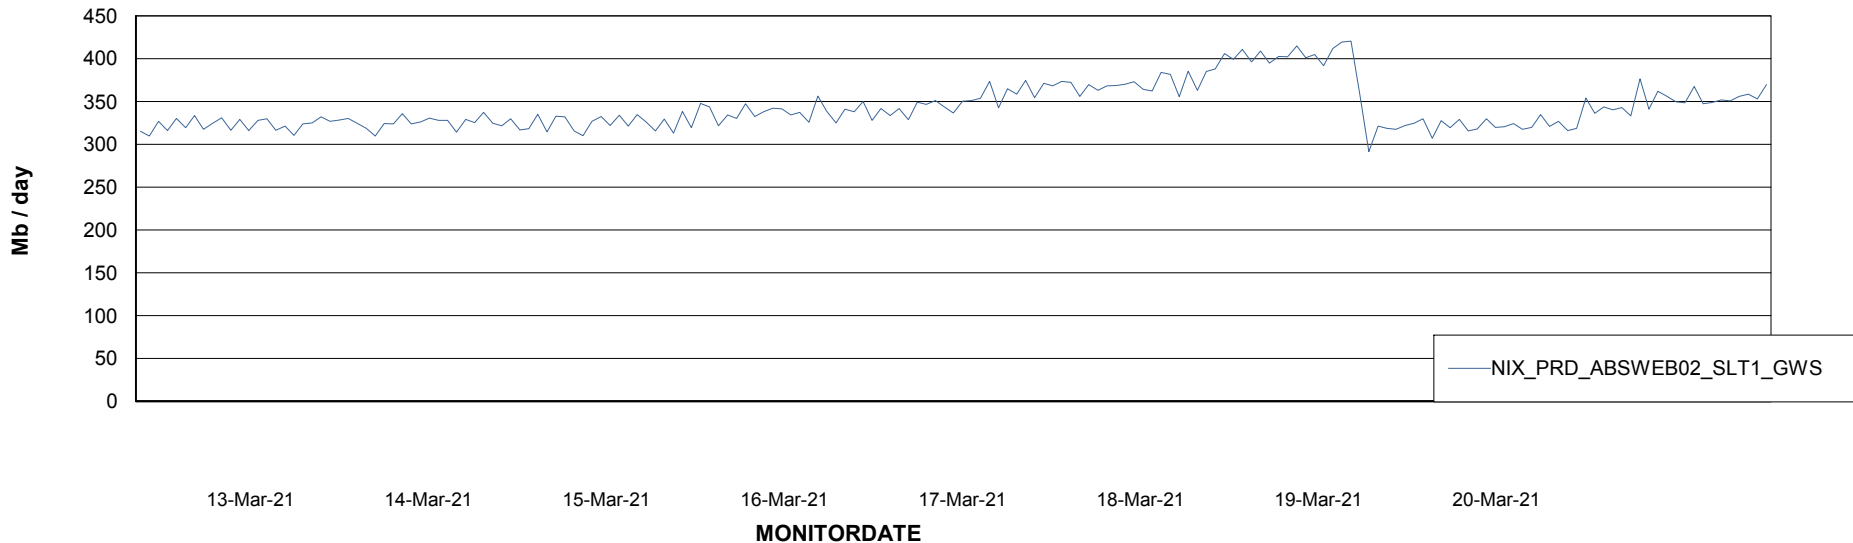

ABSolute Web Component Services

Avg memory used per ABS Web component