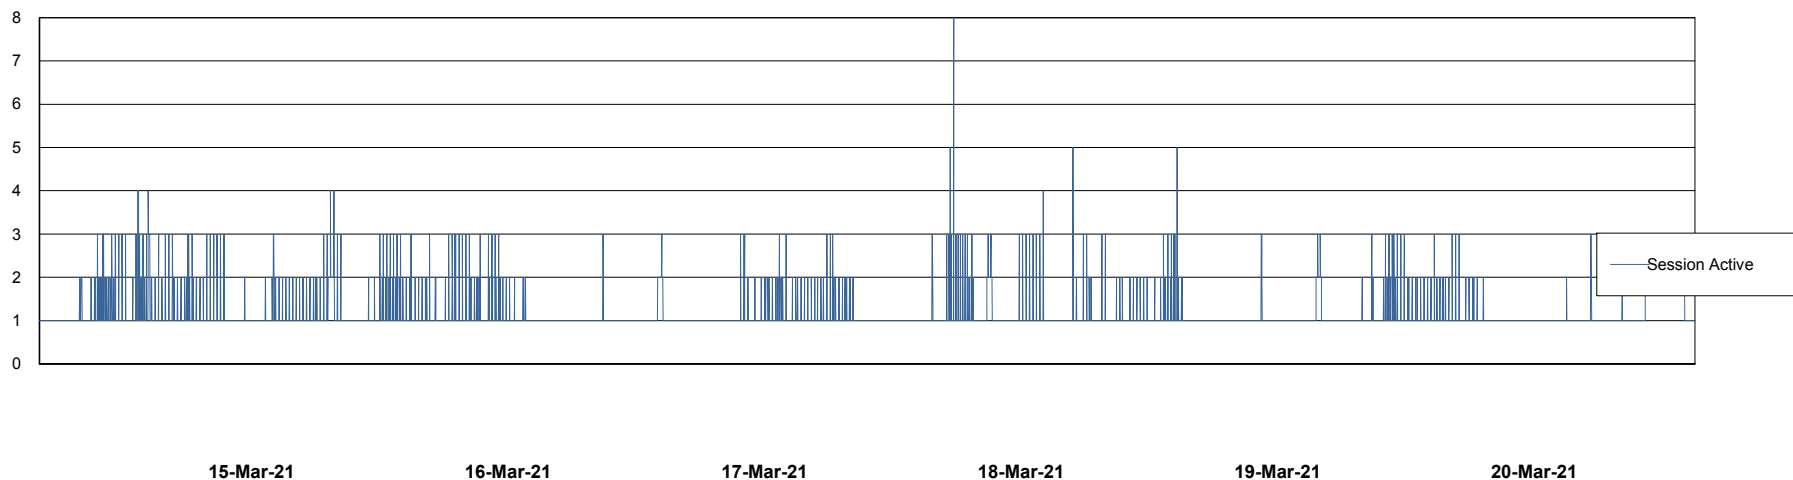

Harddisk Usage NIX_PRD_ORCDB2

	Free disk space on c: (%)	Total disk space on c: (Gb)	Total disk space on d: (Gb)	Free disk space on e: (%)	Total disk space on e: (Gb)	Free disk space on f: (%)	Total disk space on f: (Gb)
20-Mar-21	89	574	488	70	684	87	488
19-Mar-21	89	574	488	70	684	87	488
18-Mar-21	89	574	488	70	684	87	488
17-Mar-21	89	574	488	70	684	87	488
16-Mar-21	89	574	488	70	684	87	488
15-Mar-21	89	574	488	70	684	88	488
14-Mar-21	89	574	488	70	684	87	488

Weekly SLA Customer Report

Customer NIX_Production
Database ID 51

Database Performance NIXDB_BI

DB Processes Max 300
DB Sessions Max 480

Weekly SLA Customer Report

Customer NIX_Production
Database ID 51

Database Performance NIXDB_Production