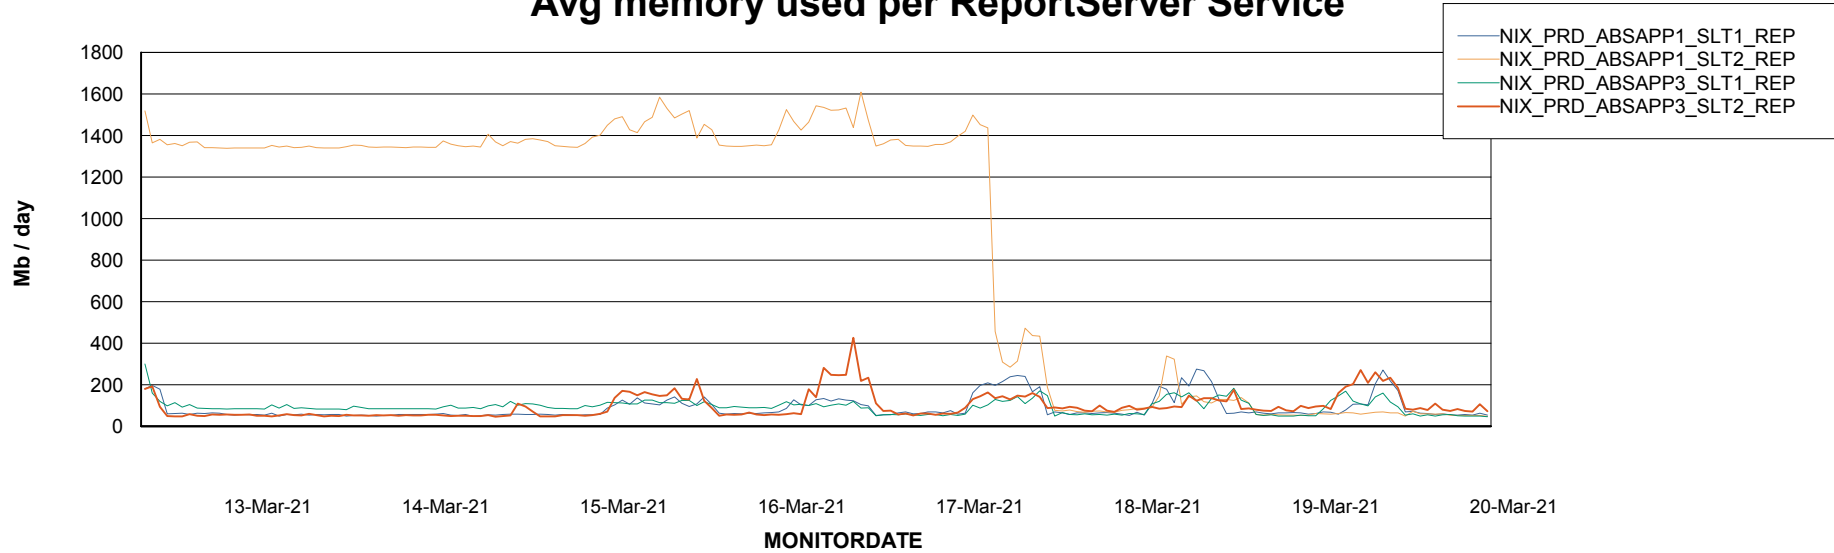

Avg users per day per ABS server

Weekly SLA Customer Report

Customer NIX_Production
Database ID 51

ABSSolute Application ReportServer Services

Avg memory used per ReportServer Service

Weekly SLA Customer Report