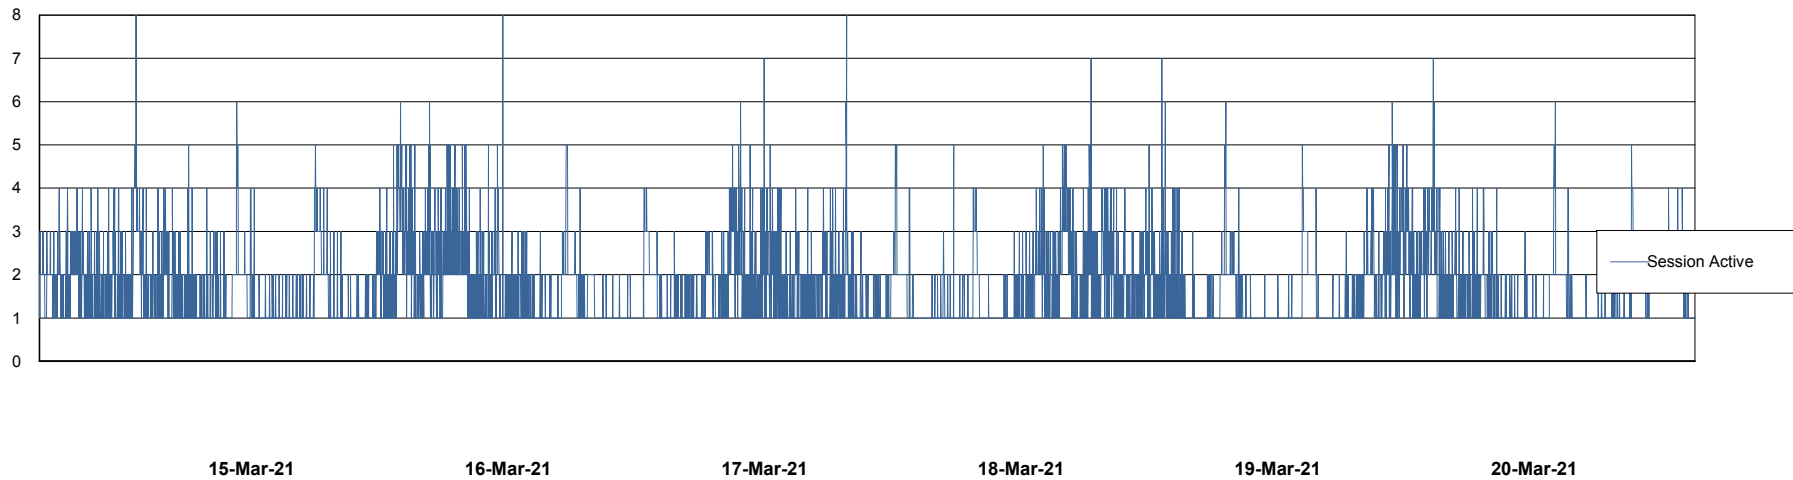

Database Performance NIXDB_Production

DB Processes Max 1,500
DB Sessions Max 2,272