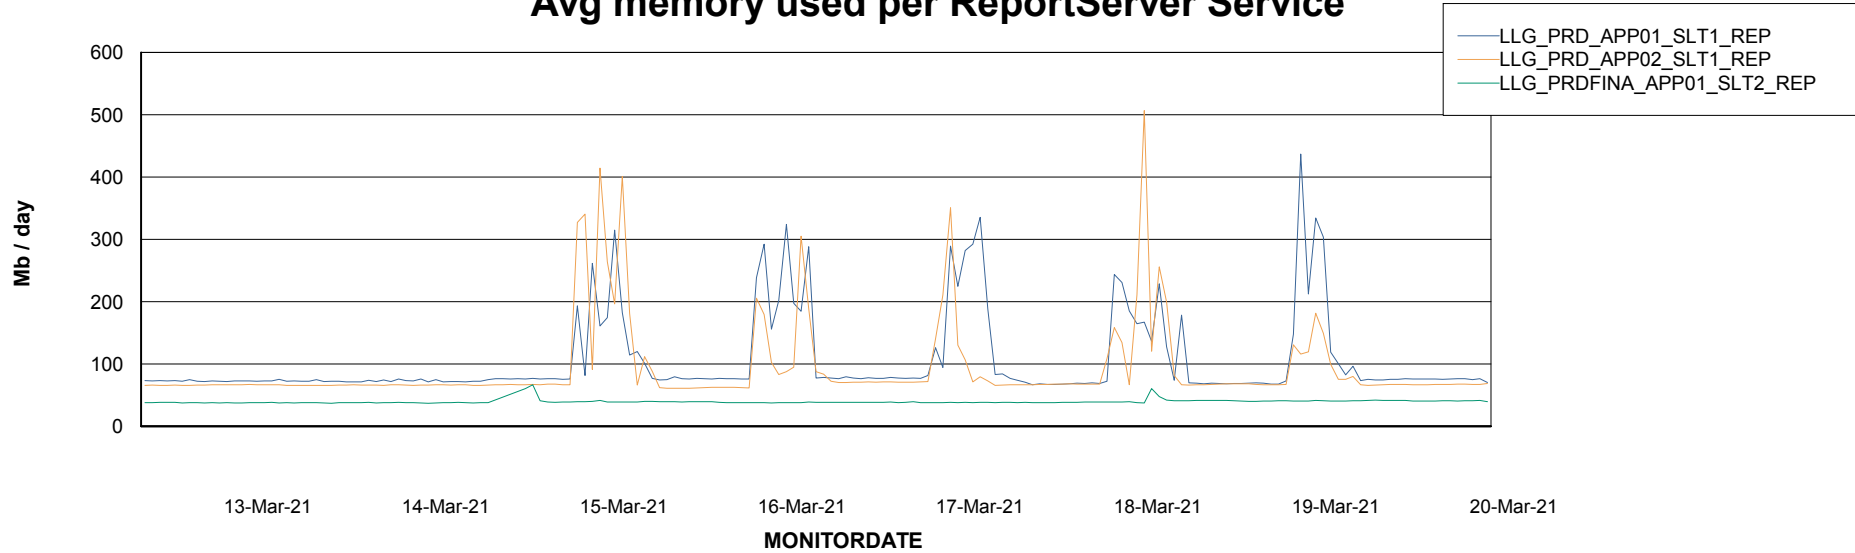

ABSSolute Application Server Services

Avg memory used per ReportServer Service