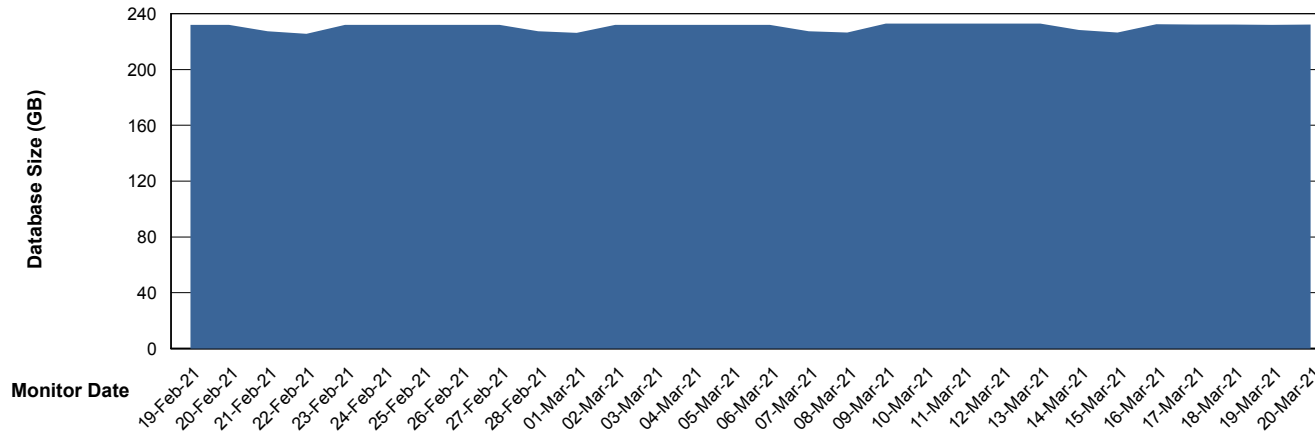

Weekly SLA Customer Report

Customer LLG_Production
Database ID 53

DATABASE SIZE LLGDB_BI02

Database growth over last month

DATABASE SIZE LLGDB_Production

Database growth over last month

Weekly SLA Customer Report

Customer LLG_Production
Database ID 53

Database Tablespace LLGDB_BI02

Date	Tablespace Name	Filesize (Gb)	Usedsize (Gb)	Percentage free
20-Mar-21	ABSDATA	100	43	57
	INDX	100	45	55
19-Mar-21	ABSDATA	100	43	57
	INDX	100	45	55
18-Mar-21	ABSDATA	100	43	57
	INDX	100	45	55
17-Mar-21	ABSDATA	100	43	57
	INDX	100	45	55
16-Mar-21	ABSDATA	100	43	57
	INDX	100	45	55
15-Mar-21	ABSDATA	100	43	57
	INDX	100	45	55
14-Mar-21	ABSDATA	100	43	57
	INDX	100	45	55