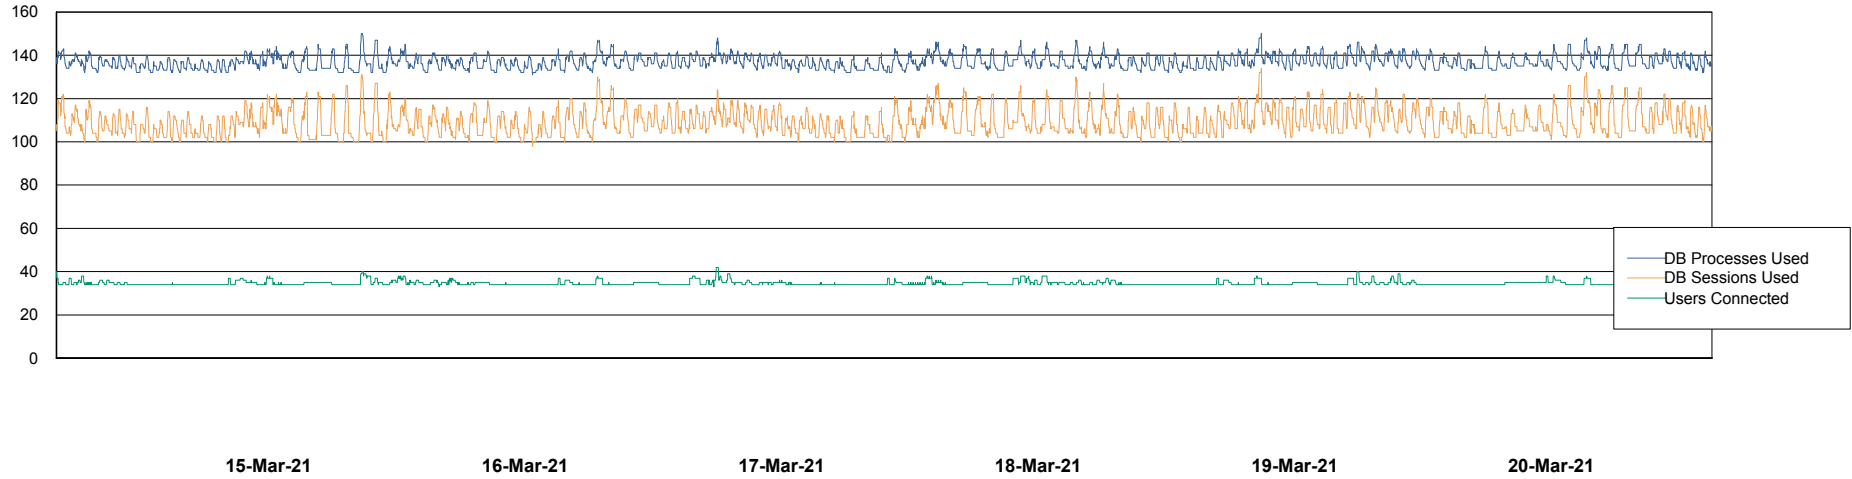

Database Performance LLGDB_Production

DB Processes Max 300
DB Sessions Max 480