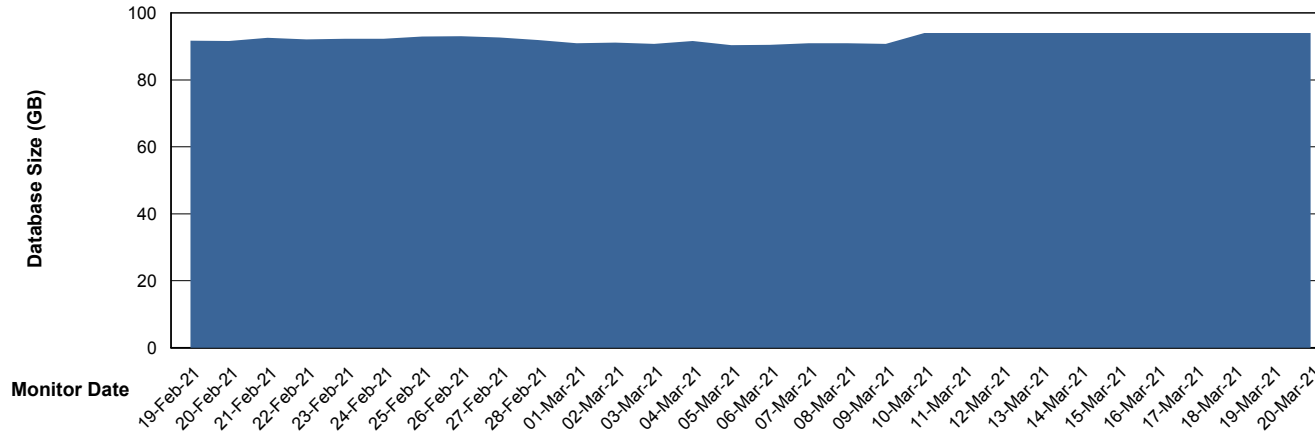

Database Performance LLGDB_Production

DB Processes Max 300
DB Sessions Max 480

Weekly SLA Customer Report

Customer LLG_Production
Database ID 53

Database Performance LLGDB_Standby

DB Processes Max 300
DB Sessions Max 480

Weekly SLA Customer Report

Customer LLG_Production
Database ID 53

DATABASE SIZE LLGDB_BI02

Database growth over last month

DATABASE SIZE LLGDB_Production

Database growth over last month

Weekly SLA Customer Report