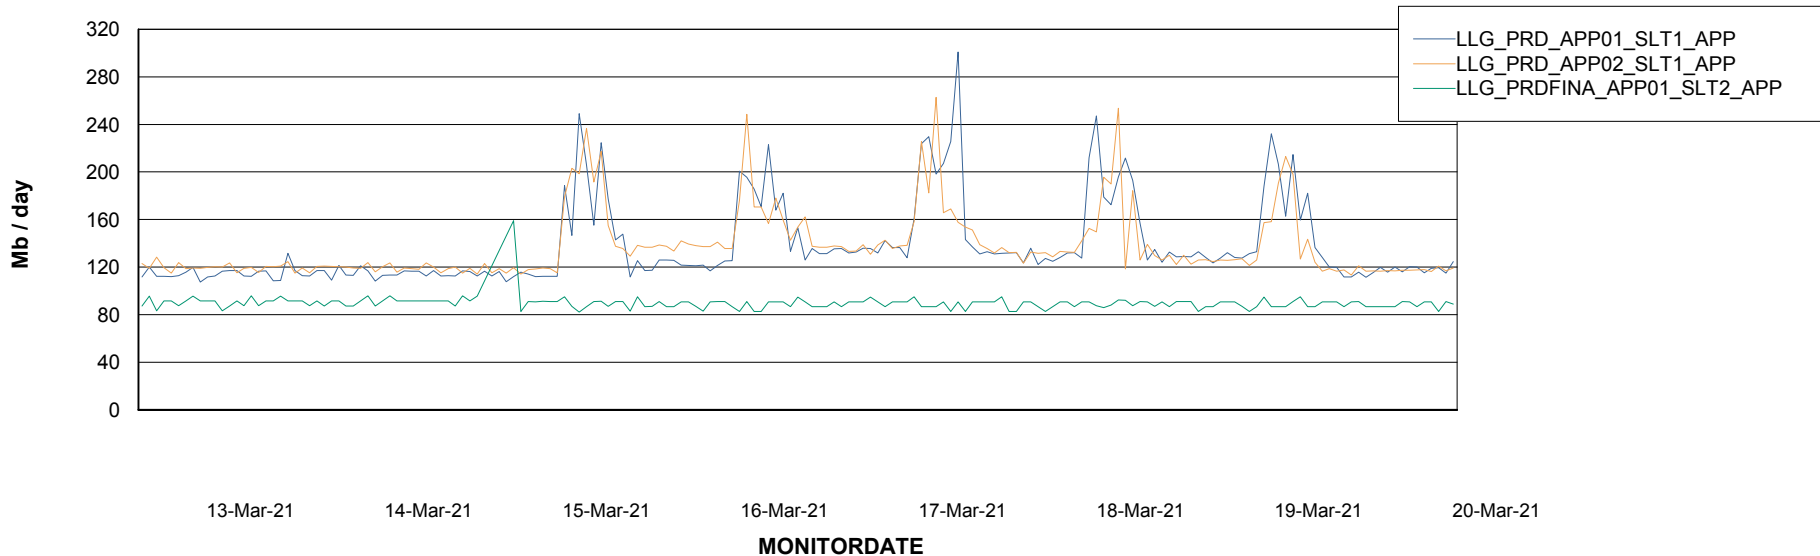

Customer LLG_Production
Database ID 53

Database Tablespace LLGDB_BI02

Date	Tablespace Name	Filesize (Gb)	Usedsize (Gb)	Percentage free
20-Mar-21	ABSDATA	100	43	57
	INDX	100	45	55
19-Mar-21	ABSDATA	100	43	57
	INDX	100	45	55
18-Mar-21	ABSDATA	100	43	57
	INDX	100	45	55
17-Mar-21	ABSDATA	100	43	57
	INDX	100	45	55
16-Mar-21	ABSDATA	100	43	57
	INDX	100	45	55
15-Mar-21	ABSDATA	100	43	57
	INDX	100	45	55
14-Mar-21	ABSDATA	100	43	57
	INDX	100	45	55

Weekly SLA Customer Report

Customer LLG_Production
Database ID 53

Database Tablespace		LLGDB_Production		
Date	Tablespace Name	Filesize (Gb)	Usedsize (Gb)	Percentage free
20-Mar-21	ABSDATA	114	92	19
	INDX	160	131	18
19-Mar-21	ABSDATA	114	92	19
	INDX	160	131	18
18-Mar-21	ABSDATA	114	92	19
	INDX	160	131	18
17-Mar-21	ABSDATA	114	92	19
	INDX	160	131	18
16-Mar-21	ABSDATA	114	92	19
	INDX	160	131	18
15-Mar-21	ABSDATA	114	92	19
	INDX	160	131	18
14-Mar-21	ABSDATA	114	92	19
	INDX	160	131	18

Weekly SLA Customer Report

Customer LLG_Production
Database ID 53

ABSSolute Application Server Services

Avg memory used per ABS Server Service

Weekly SLA Customer Report

Customer LLG_Production
Database ID 53