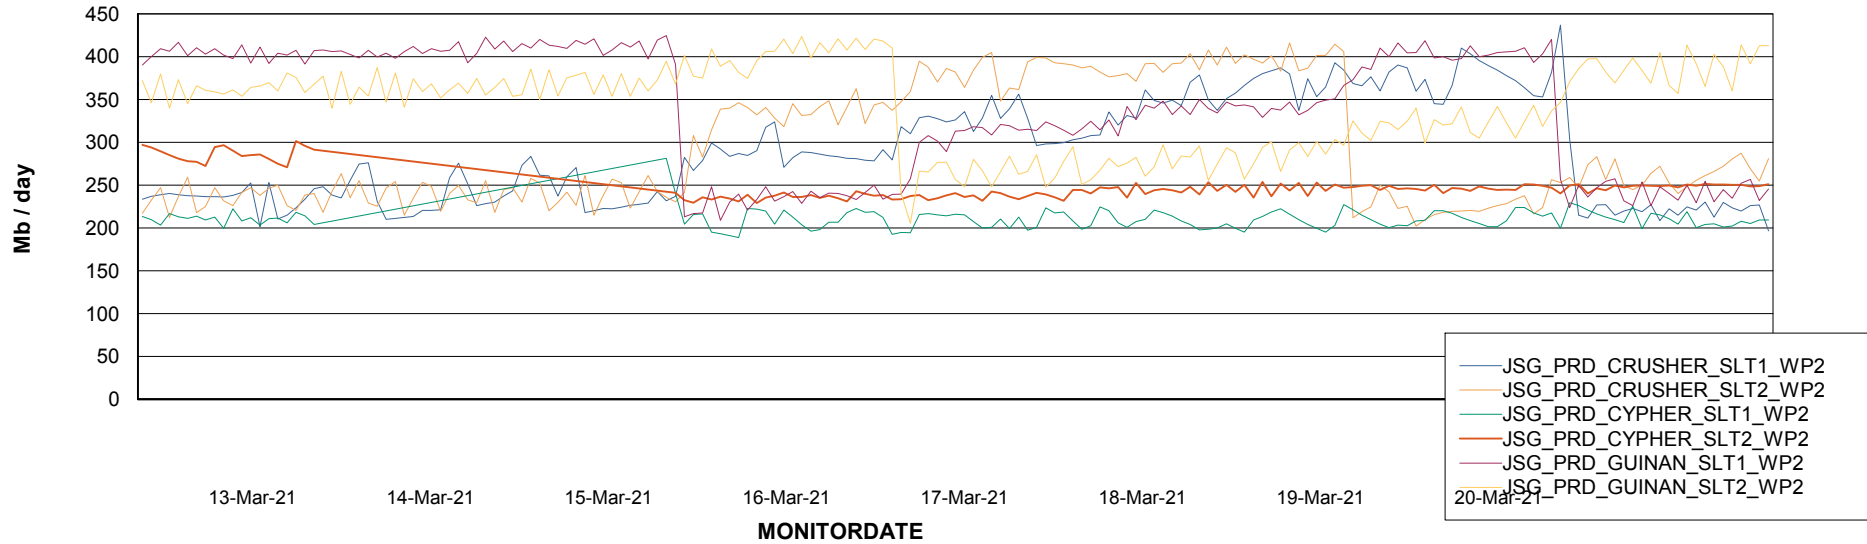

ABSolute Web Component Services

Avg memory used per ABS Web component