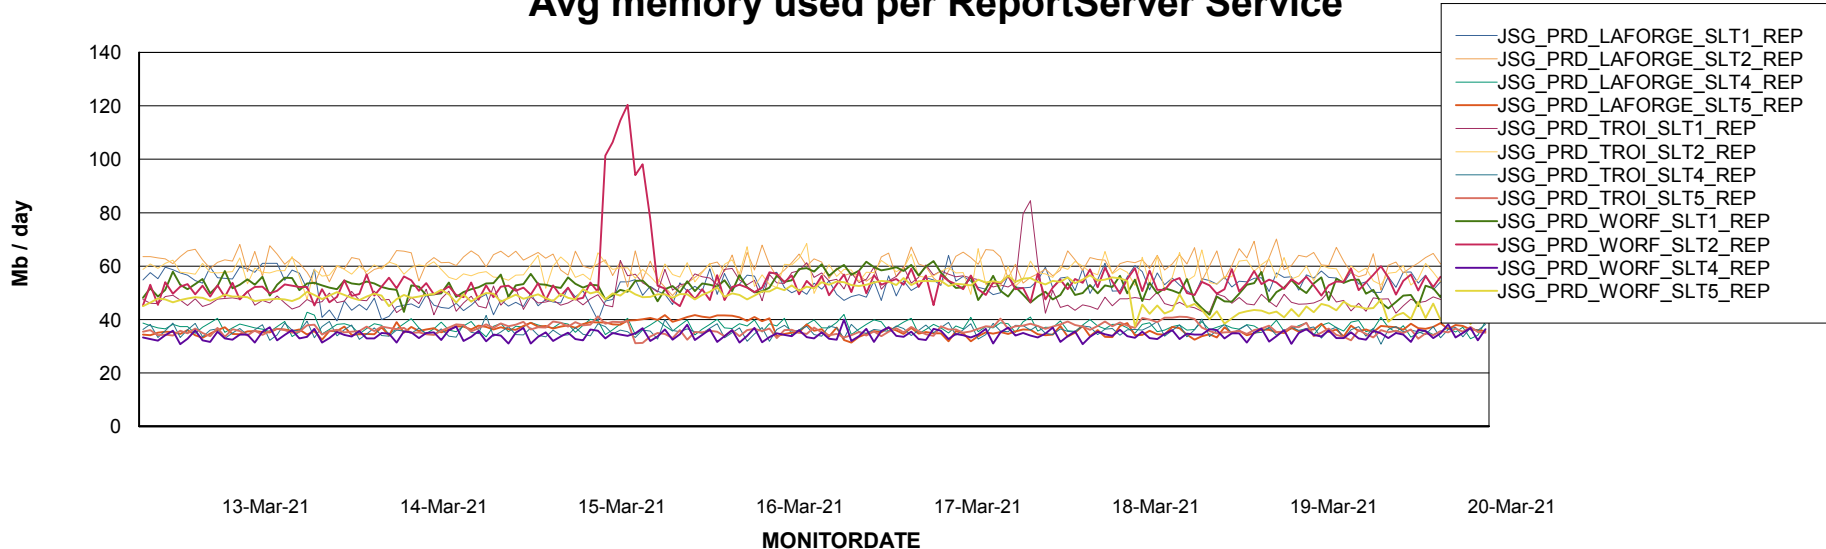

ABSSolute Application ReportServer Services

Avg memory used per ReportServer Service