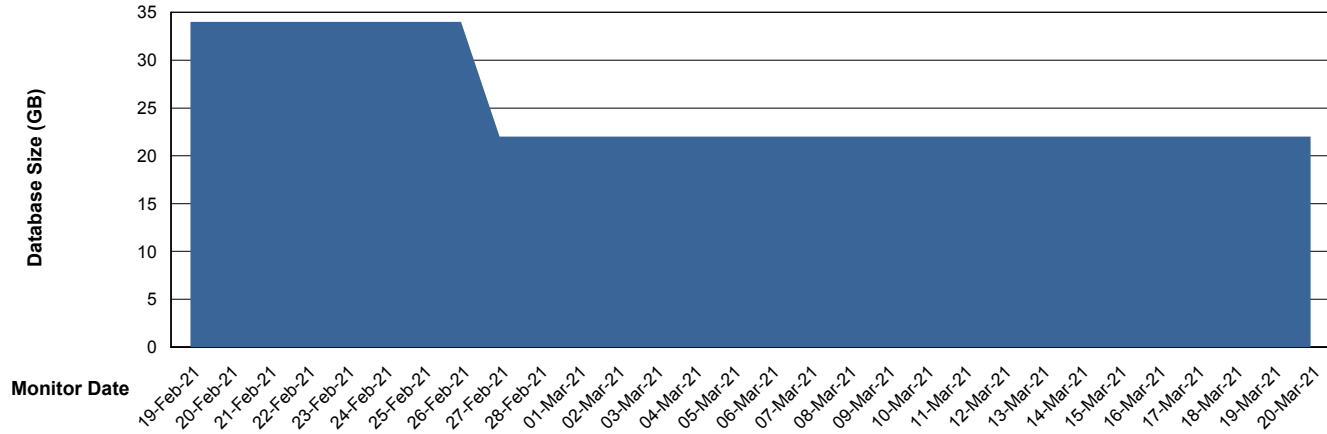

# Weekly SLA Customer Report

Customer JSG\_Production  
Database ID 102

Database Performance JSG\_PRD\_YAR

DB Processes Max 1,000

# Weekly SLA Customer Report

Customer JSG\_Production  
 Database ID 102

DATABASE SIZE JSG\_PRD\_PICARD\_DB

Database growth over last month

DATABASE SIZE JSG\_PRD\_YAR

Database growth over last month