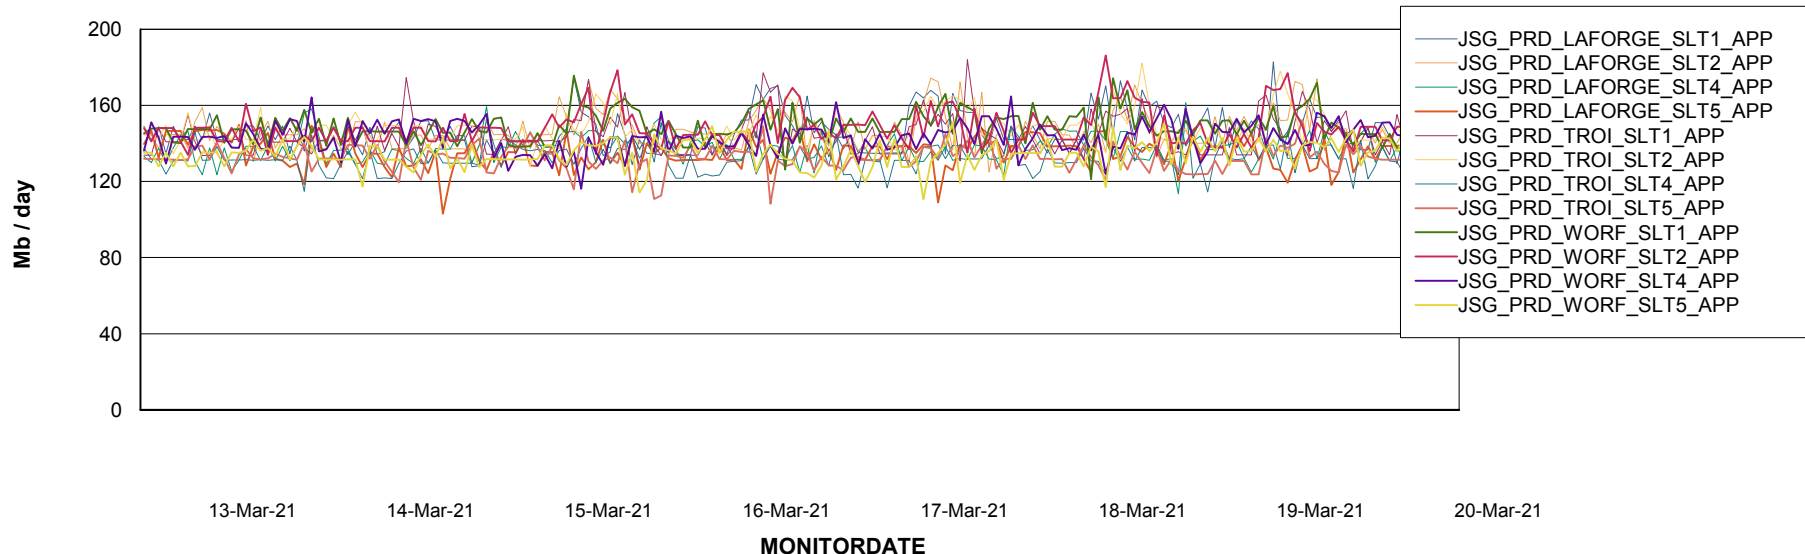

ABSSolute Application Server Services

Avg memory used per ABS Server Service