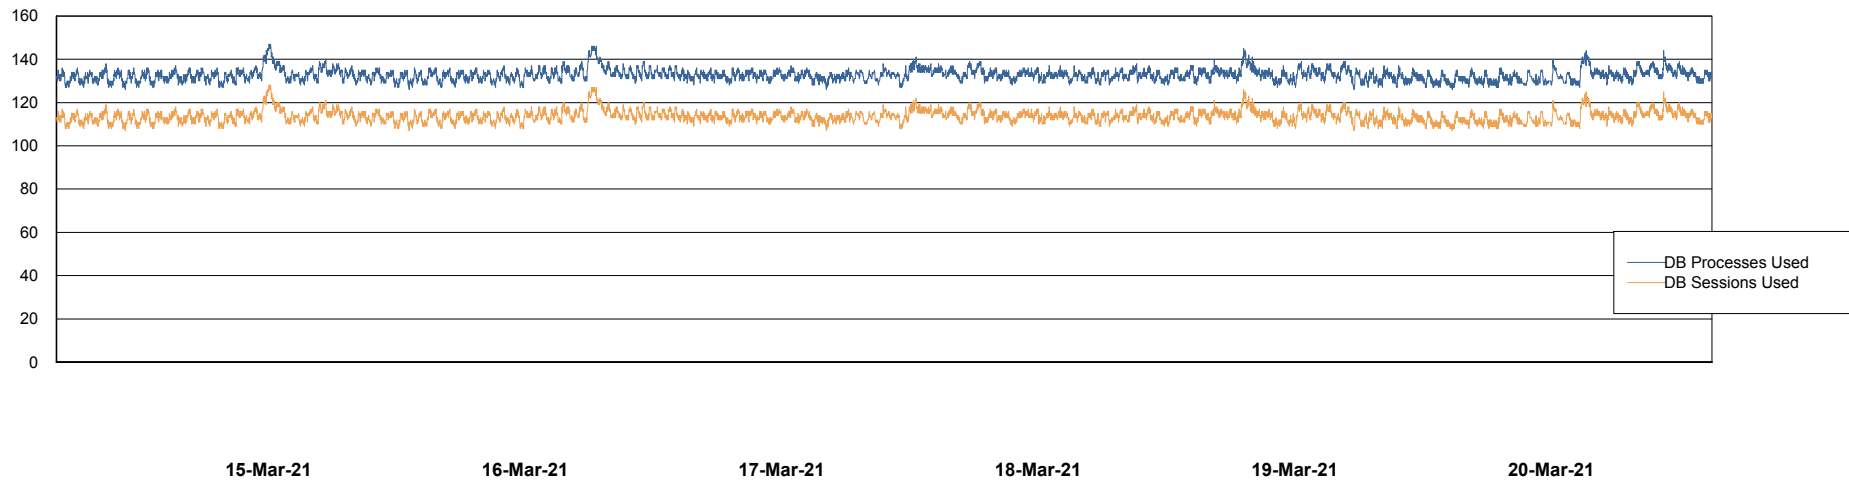

Database Performance JSG_PRD_YAR

DB Processes Max 1,000