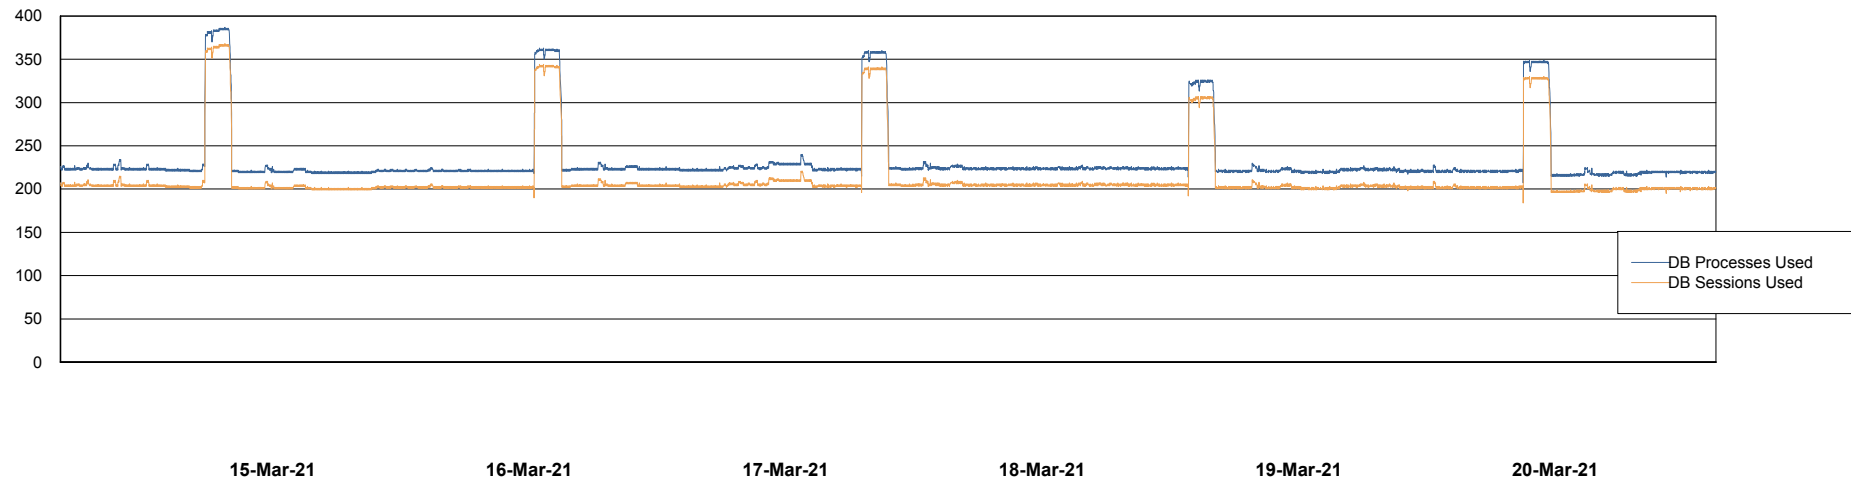

Database Performance JSG_PRD_PICARD_DB

DB Processes Max 1,000