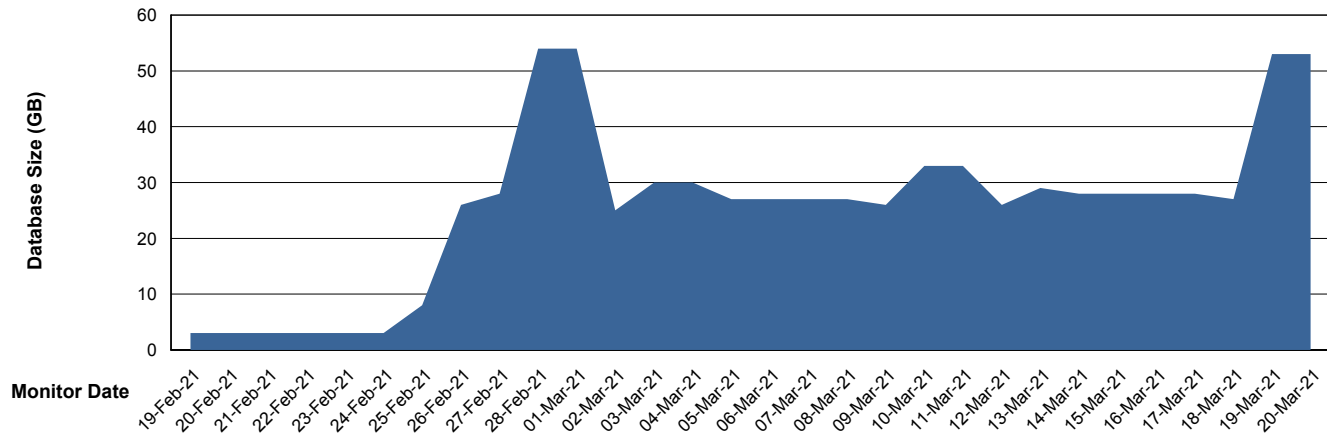

# Weekly SLA Customer Report

Customer JSG\_Production  
 Database ID 102

DATABASE SIZE JSG\_PRD\_PICARD\_DB

Database growth over last month

DATABASE SIZE JSG\_PRD\_YAR

Database growth over last month