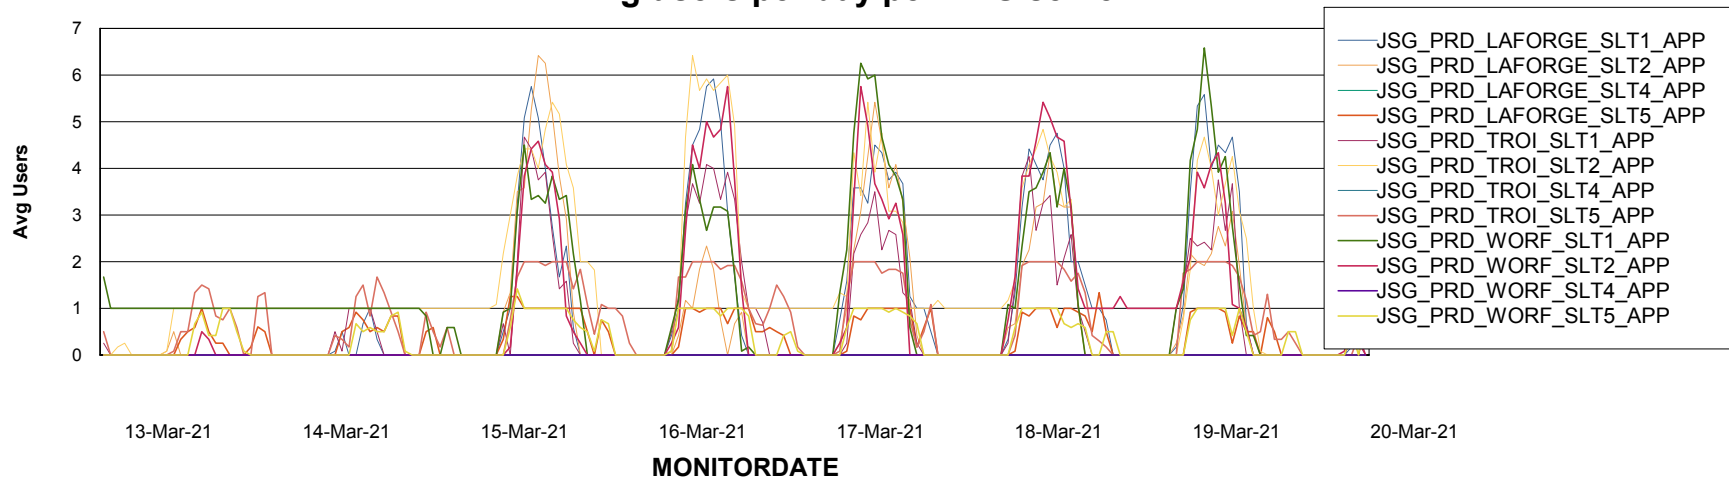

Avg users per day per ABS server